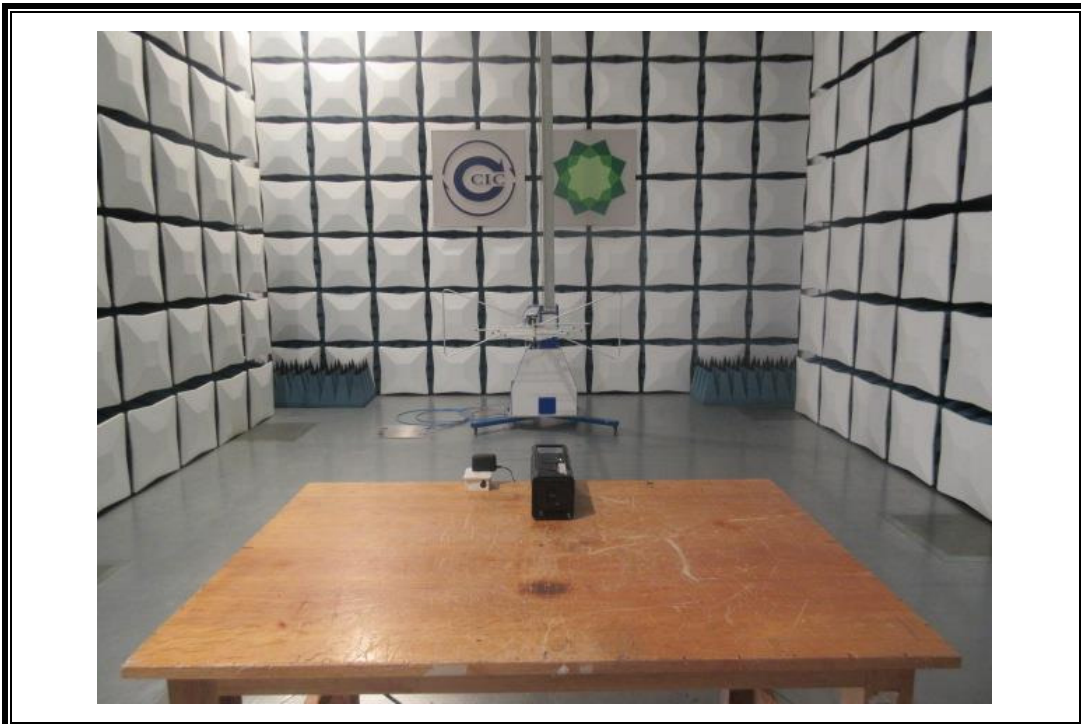

## ANTENNA PORT CONDUCTED RF MEASUREMENT SETUP

RADIATED RF MEASUREMENT SETUP (BELOW 30MHz)

RADIATED RF MEASUREMENT SETUP (30MHz ~ 1 GHz)

## RADIATED RF MEASUREMENT SETUP (ABOVE 1 GHz)