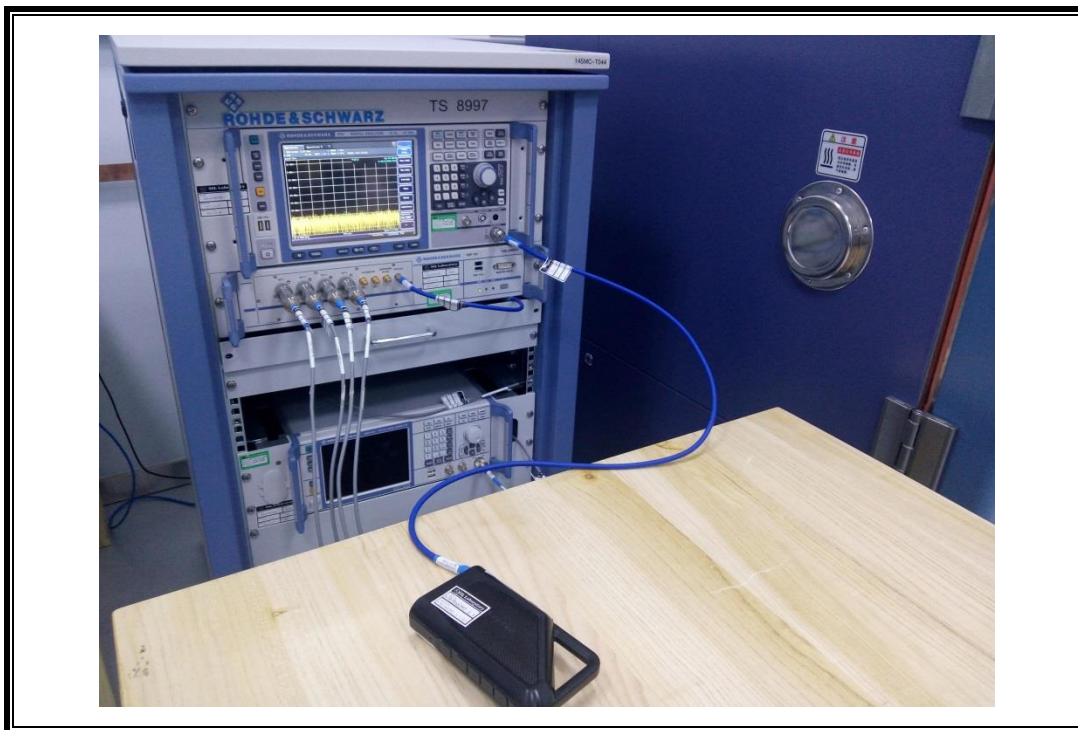

SETUP PHOTOS

ANTENNA PORT CONDUCTED RF MEASUREMENT SETUP

RADIATED RF MEASUREMENT SETUP (BELOW 30MHz)

RADIATED RF MEASUREMENT SETUP (30MHz ~ 1 GHz)

RADIATED RF MEASUREMENT SETUP (ABOVE 1 GHz)

POWERLINE CONDUCTED EMISSIONS MEASUREMENT SETUP