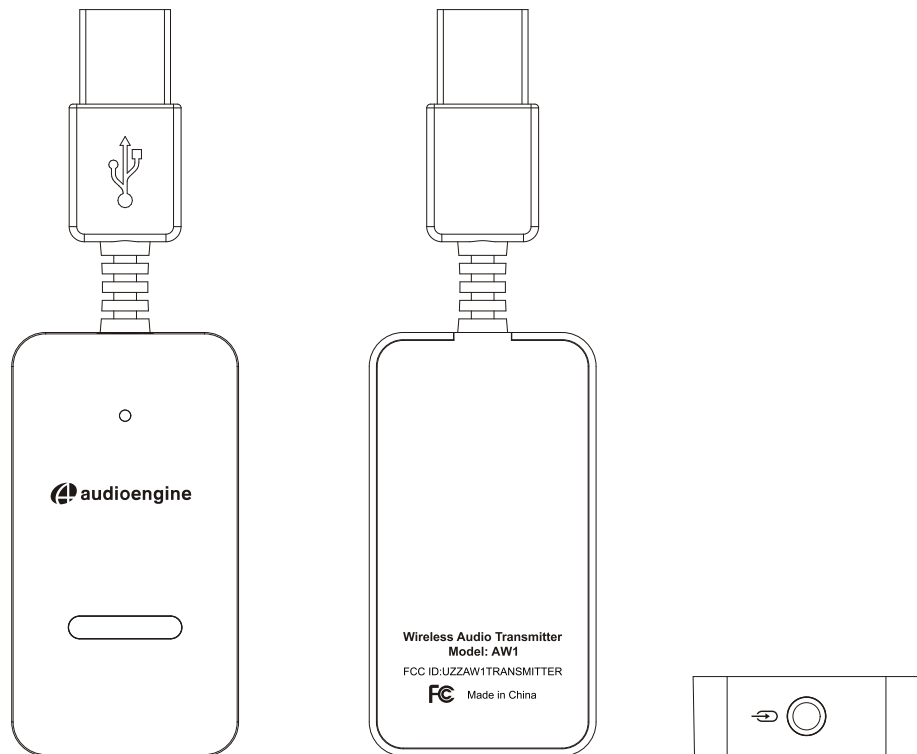

Transmitter

Label location

Receiver

Label location

Transmitter

Pantone Cool Gray 9C

audioengine

Wireless Audio Transmitter
Model: AW1
FCC ID: UZZAW1TRANSMITTER
FC Made in China

Receiver

Pantone Cool Gray 9C

audioengine

Wireless Audio Receiver
Model: AW1
FCC ID: UZZAW1RECEIVER
FC Made in China

COLOR & PRINTING SPEC. Beautiful Enterprise Co., Ltd

MODEL: AW1
DATE: 29 Aug 07

IMAGE: POSITIVE FILM
EMULSION: UP