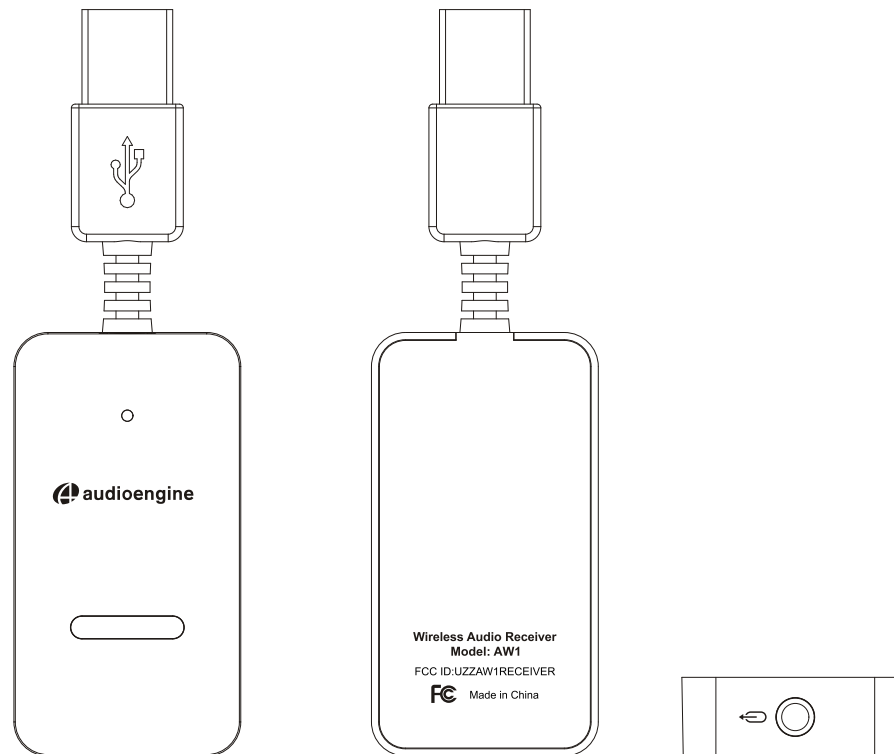

Transmitter

Label location

Receiver

Label location

Transmitter

Pantone Cool Gray 9C

audioengine

Wireless Audio Transmitter
Model: AW1
FCC ID: UZZAW1TRANSMITTER
FC Made in China

Receiver

Pantone Cool Gray 9C

audioengine

Wireless Audio Receiver
Model: AW1
FCC ID: UZZAW1RECEIVER
FC Made in China

COLOR & PRINTING SPEC. Beautiful Enterprise Co., Ltd

MODEL: AW1
DATE: 29 Aug 07

IMAGE: POSITIVE FILM
EMULSION: UP