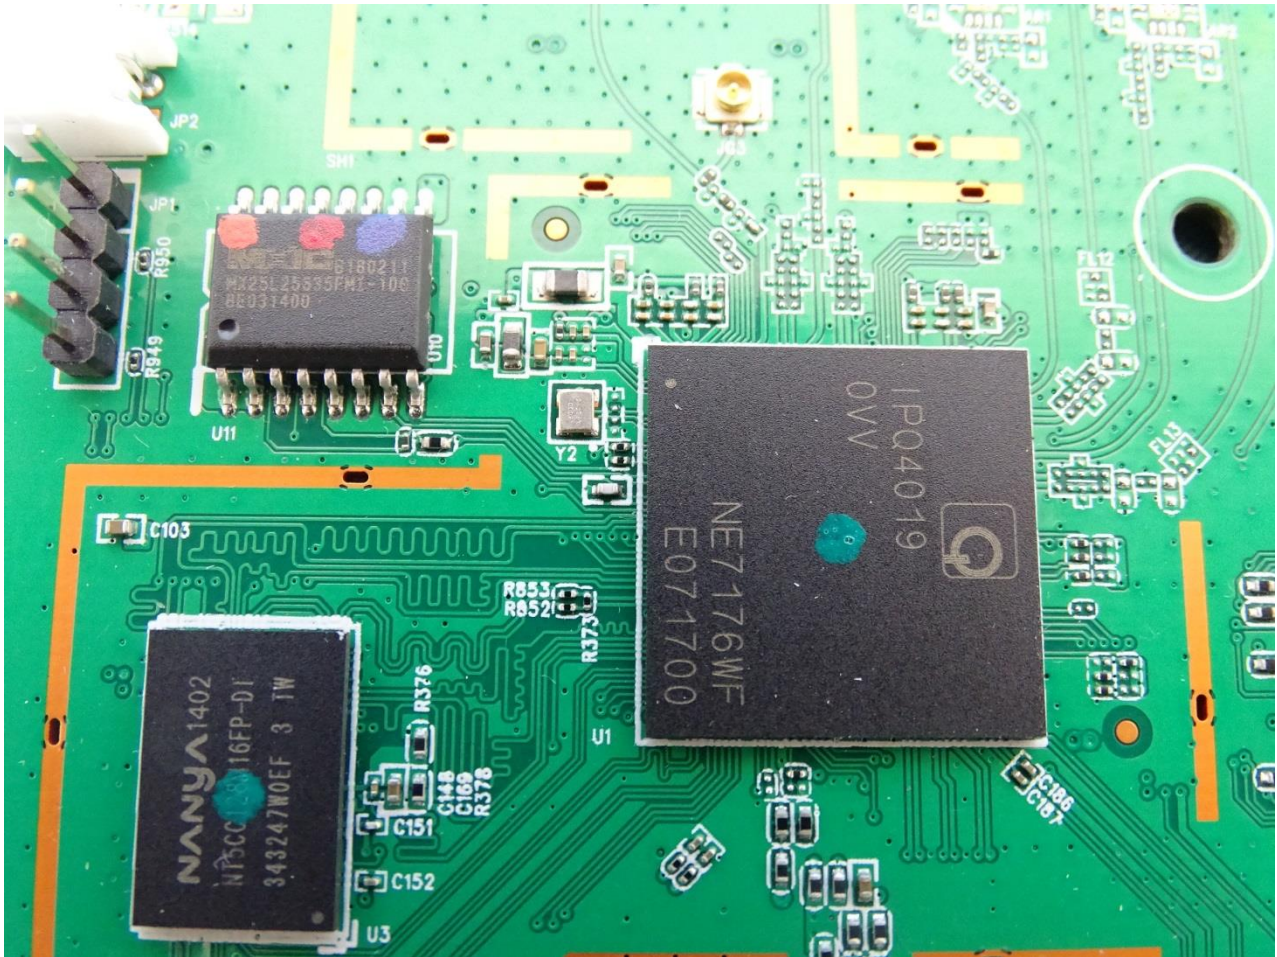

Brand Name: BandLuxe / Model Name: E600