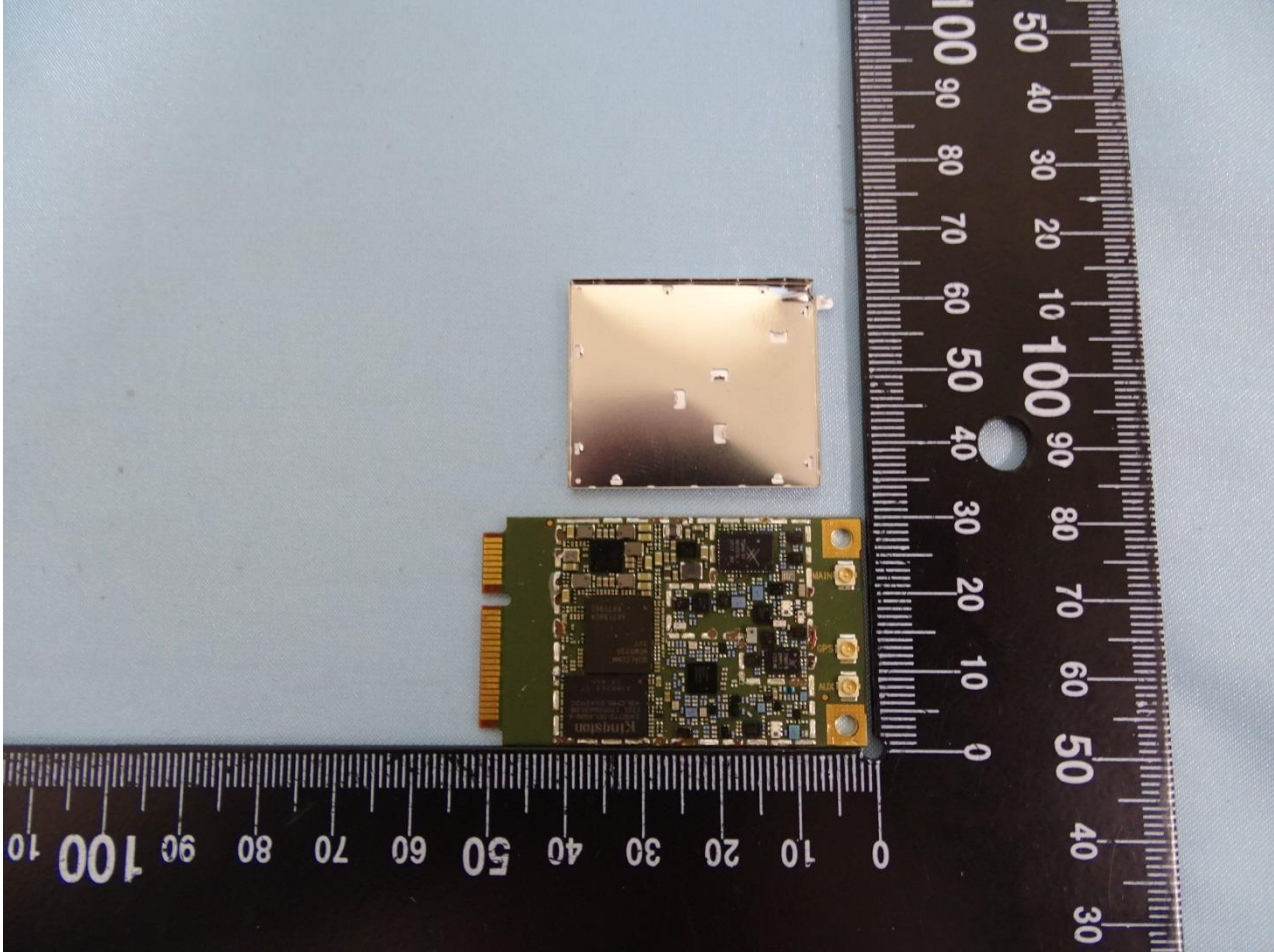

Brand Name: BandLuxe / Model Name: E600