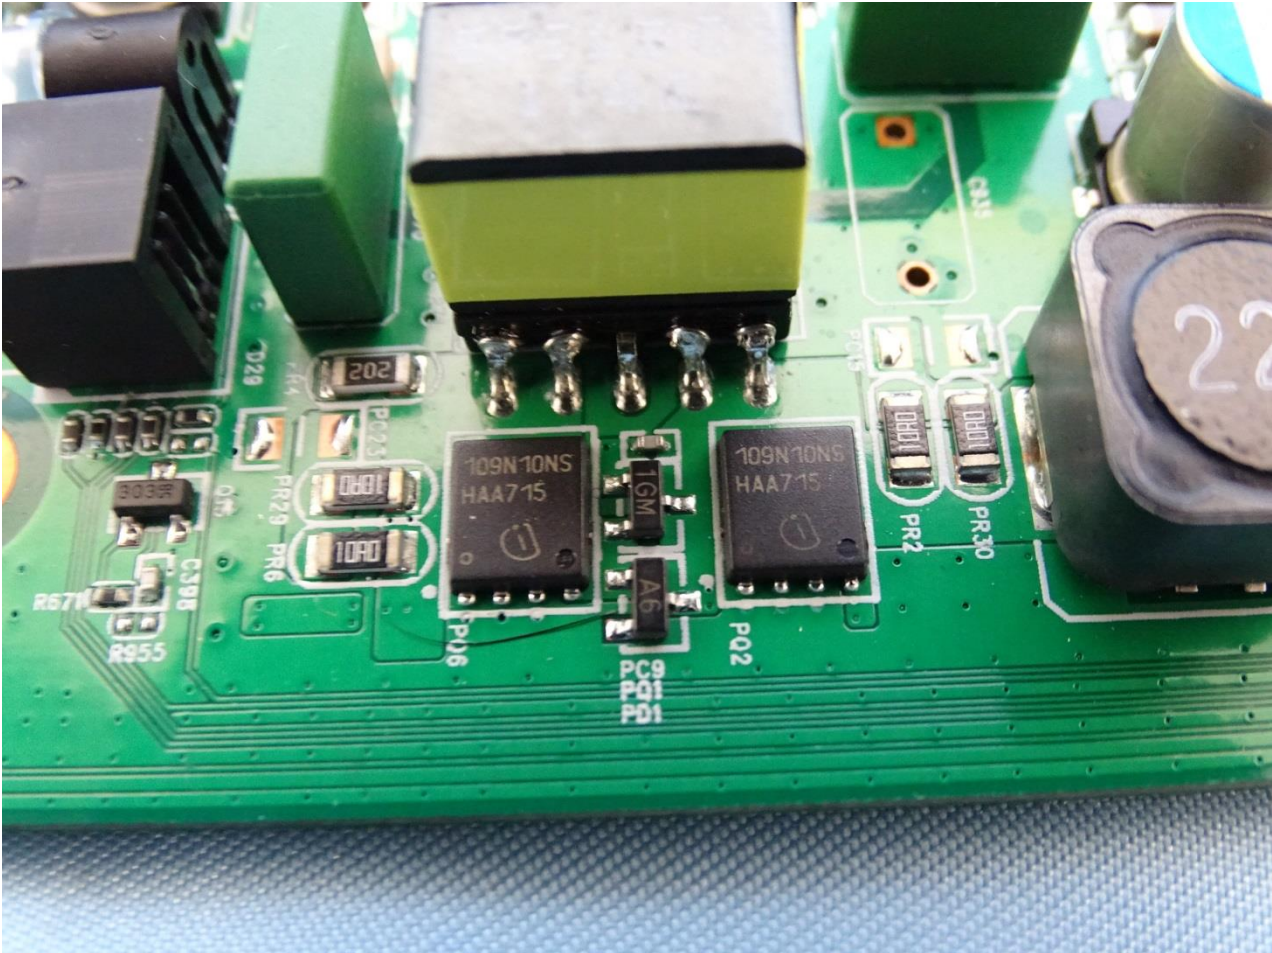

3. Internal Photograph of EUT

Brand Name: BandLuxe / Model Name: E600

Brand Name: BandLuxe / Model Name: E600

Brand Name: BandLuxe / Model Name: E600

Brand Name: BandLuxe / Model Name: E600

Brand Name: BandLuxe / Model Name: E600

Brand Name: BandLuxe / Model Name: E600

Brand Name: BandLuxe / Model Name: E600

Brand Name: BandLuxe / Model Name: E600

Brand Name: BandLuxe / Model Name: E600

Brand Name: BandLuxe / Model Name: E600

Brand Name: BandLuxe / Model Name: E600