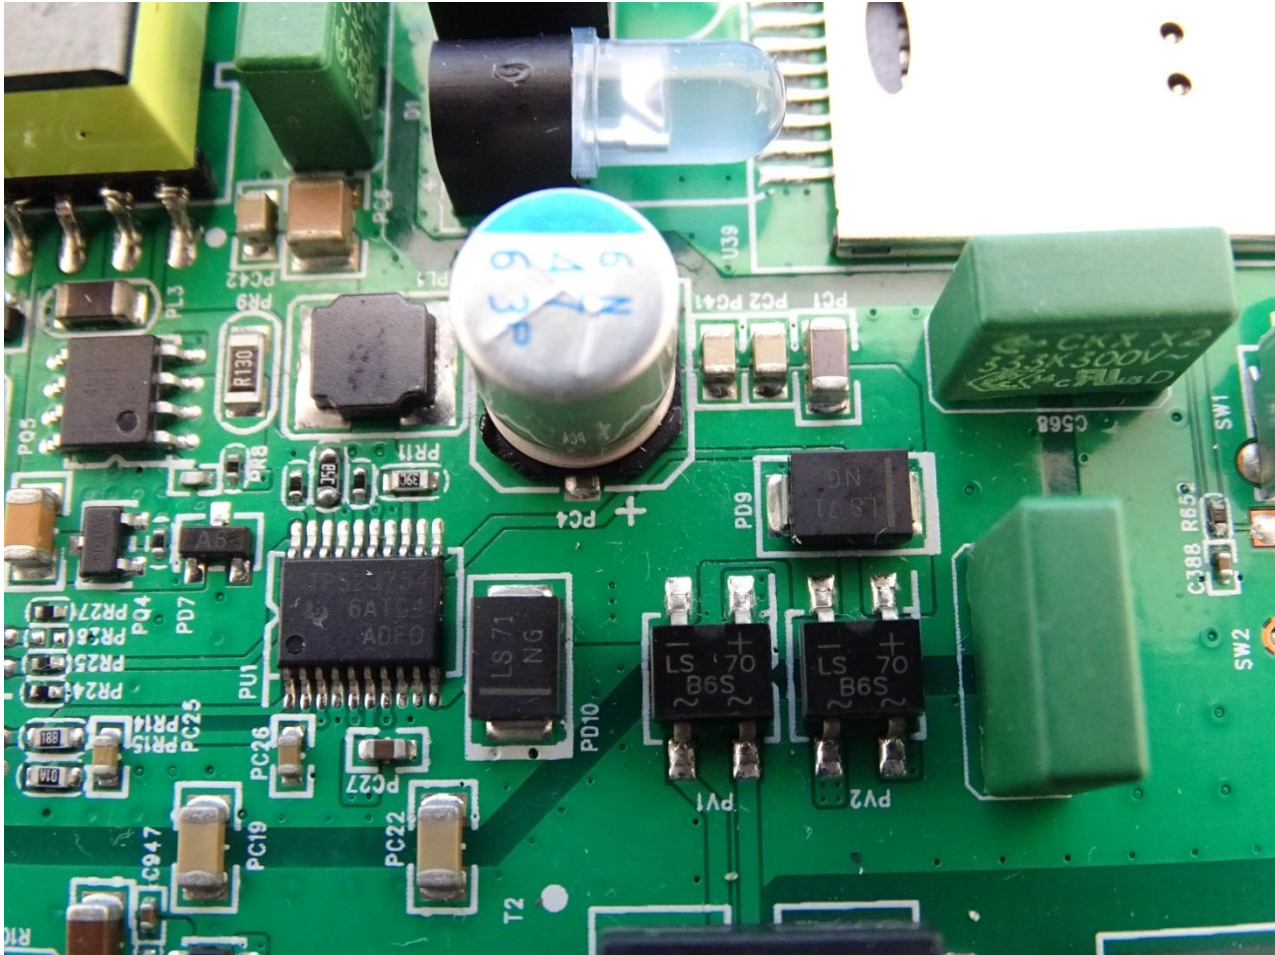

3. Internal Photograph of EUT

Brand Name: BandLuxe / Model Name: E600

Brand Name: BandLuxe / Model Name: E600

Brand Name: BandLuxe / Model Name: E600

Brand Name: BandLuxe / Model Name: E600

Brand Name: BandLuxe / Model Name: E600

Brand Name: BandLuxe / Model Name: E600

Brand Name: BandLuxe / Model Name: E600

Brand Name: BandLuxe / Model Name: E600

Brand Name: BandLuxe / Model Name: E600

Brand Name: BandLuxe / Model Name: E600

Brand Name: BandLuxe / Model Name: E600