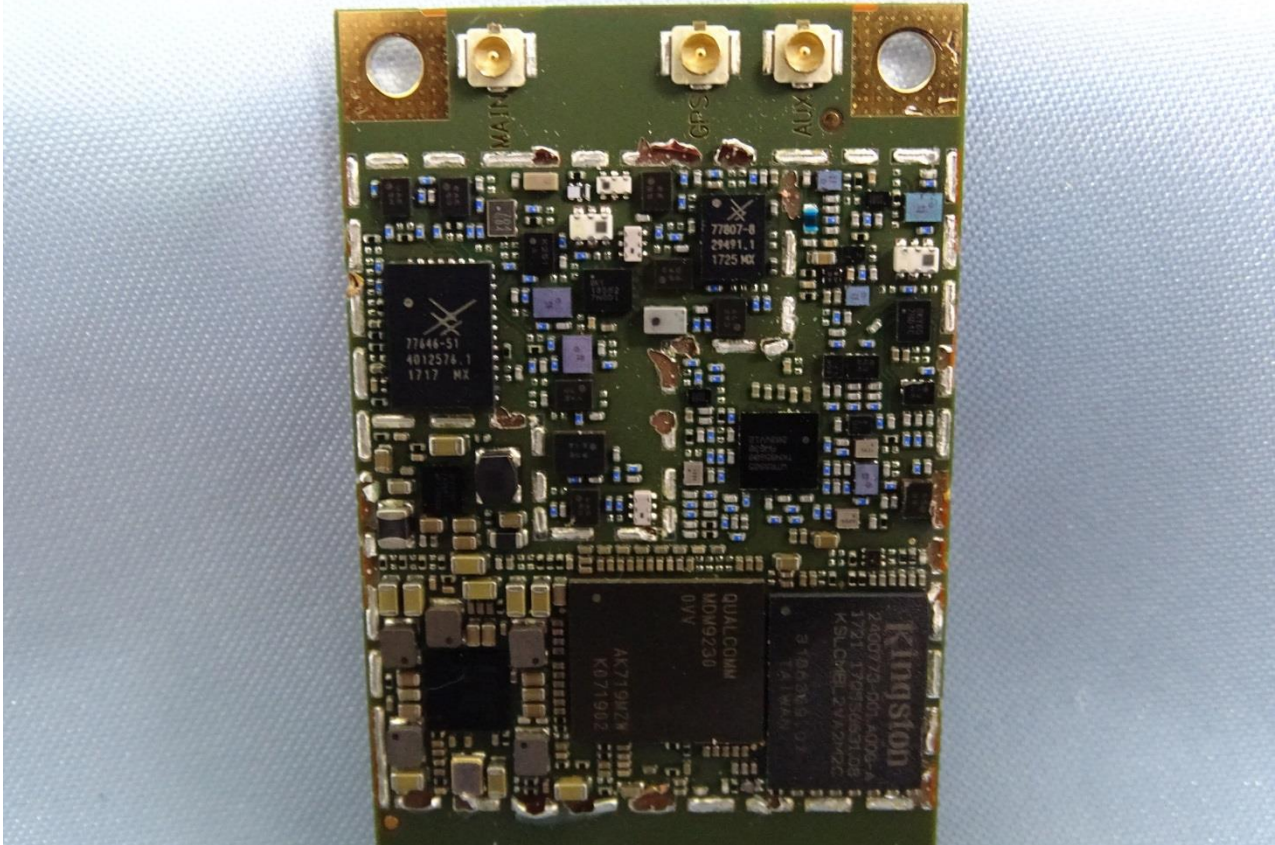

Brand Name: BandLuxe / Model Name: E600