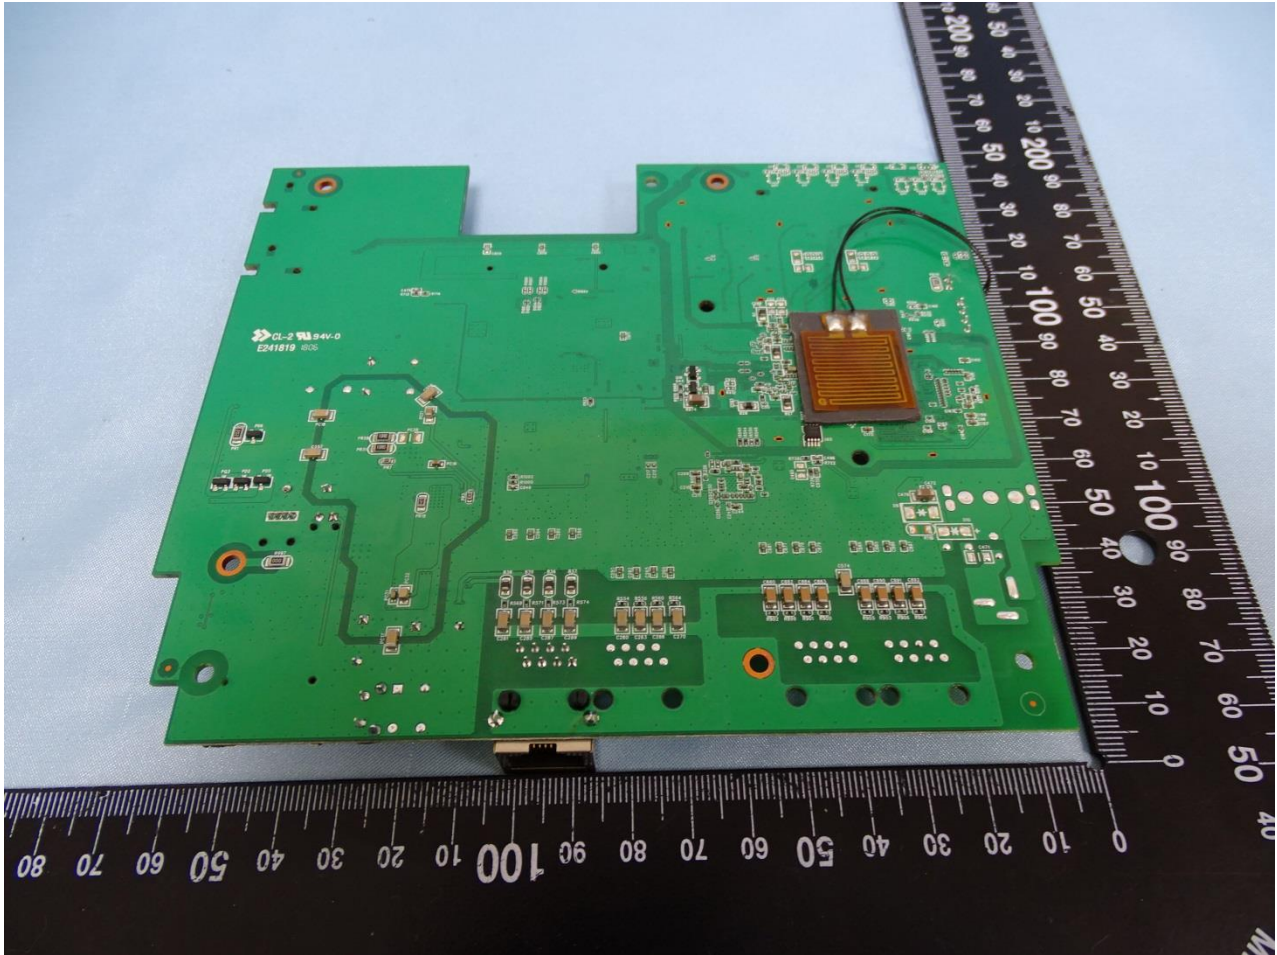

Brand Name: BandLuxe / Model Name: E600