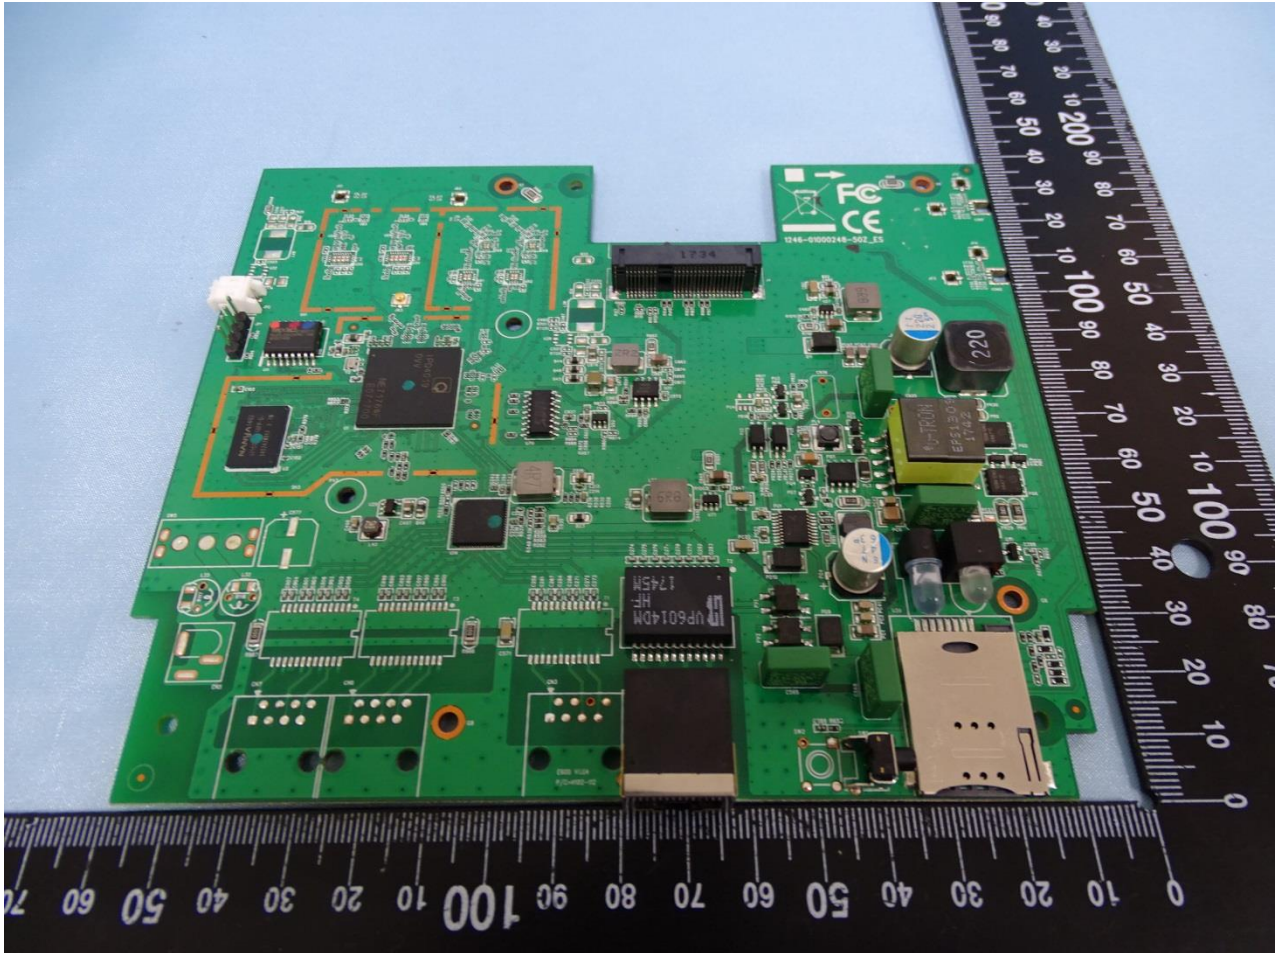

3. Internal Photograph of EUT

Brand Name: BandLuxe / Model Name: E600

Brand Name: BandLuxe / Model Name: E600

Brand Name: BandLuxe / Model Name: E600

Brand Name: BandLuxe / Model Name: E600

Brand Name: BandLuxe / Model Name: E600

Brand Name: BandLuxe / Model Name: E600

Brand Name: BandLuxe / Model Name: E600

Brand Name: BandLuxe / Model Name: E600

Brand Name: BandLuxe / Model Name: E600

Brand Name: BandLuxe / Model Name: E600

Brand Name: BandLuxe / Model Name: E600