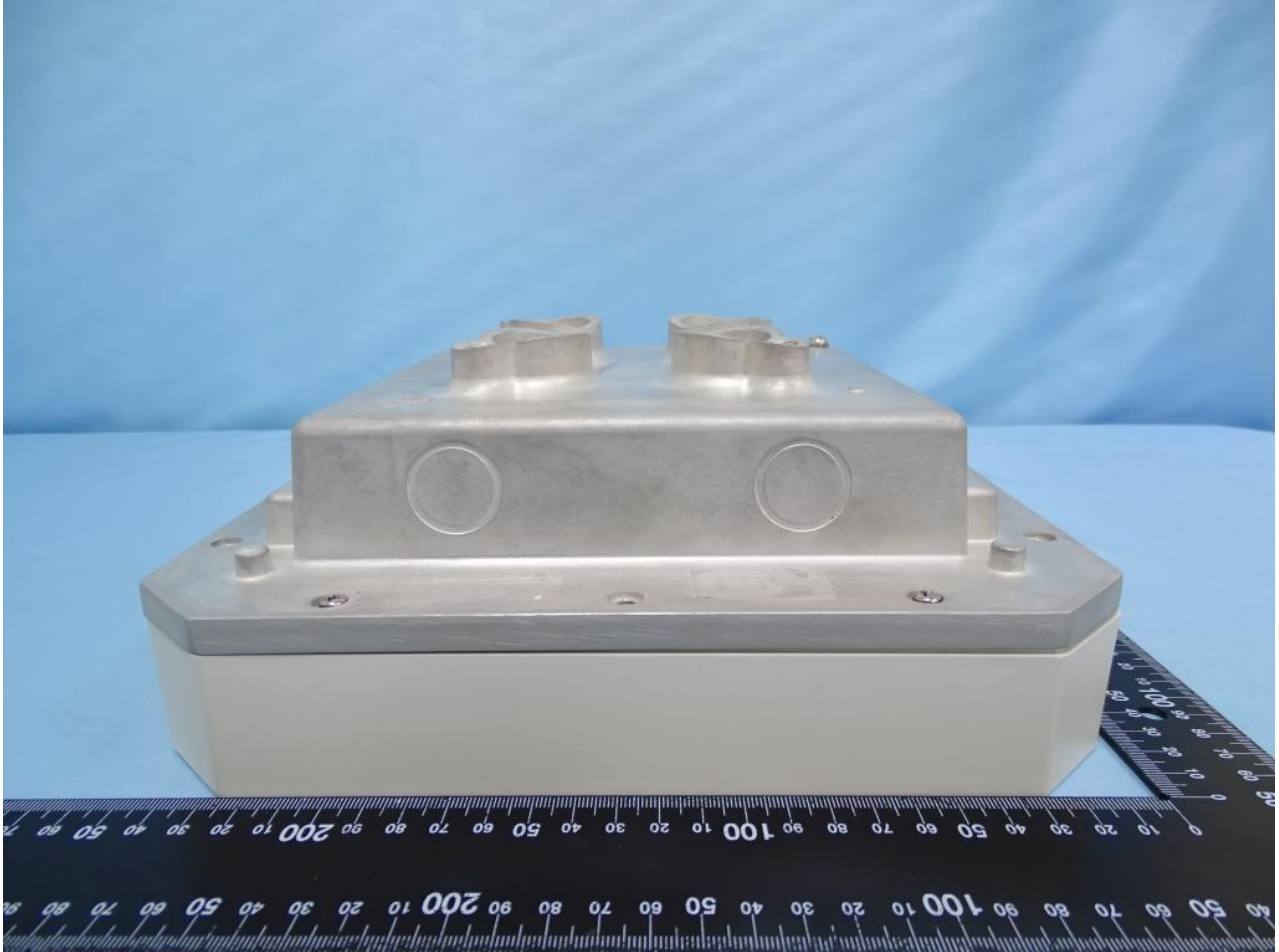

1. External Photograph of EUT

Brand Name: BandLuxe / Model Name: E600

Brand Name: BandLuxe / Model Name: E600

Brand Name: BandLuxe / Model Name: E600

Brand Name: BandLuxe / Model Name: E600

Brand Name: BandLuxe / Model Name: E600

Brand Name: BandLuxe / Model Name: E600

**2. Photograph of Accessory**

**Brand Name: BandLuxe / Model Name: E600**

<b>Specification of Accessory</b>		
<b>AC Adapter</b>	<b>Brand Name</b>	DVE
	<b>Model Name</b>	DSA-42D-48 1 480100
<b>WWAN Module</b>	<b>Brand Name</b>	Sierra
	<b>Model Name</b>	MC7455