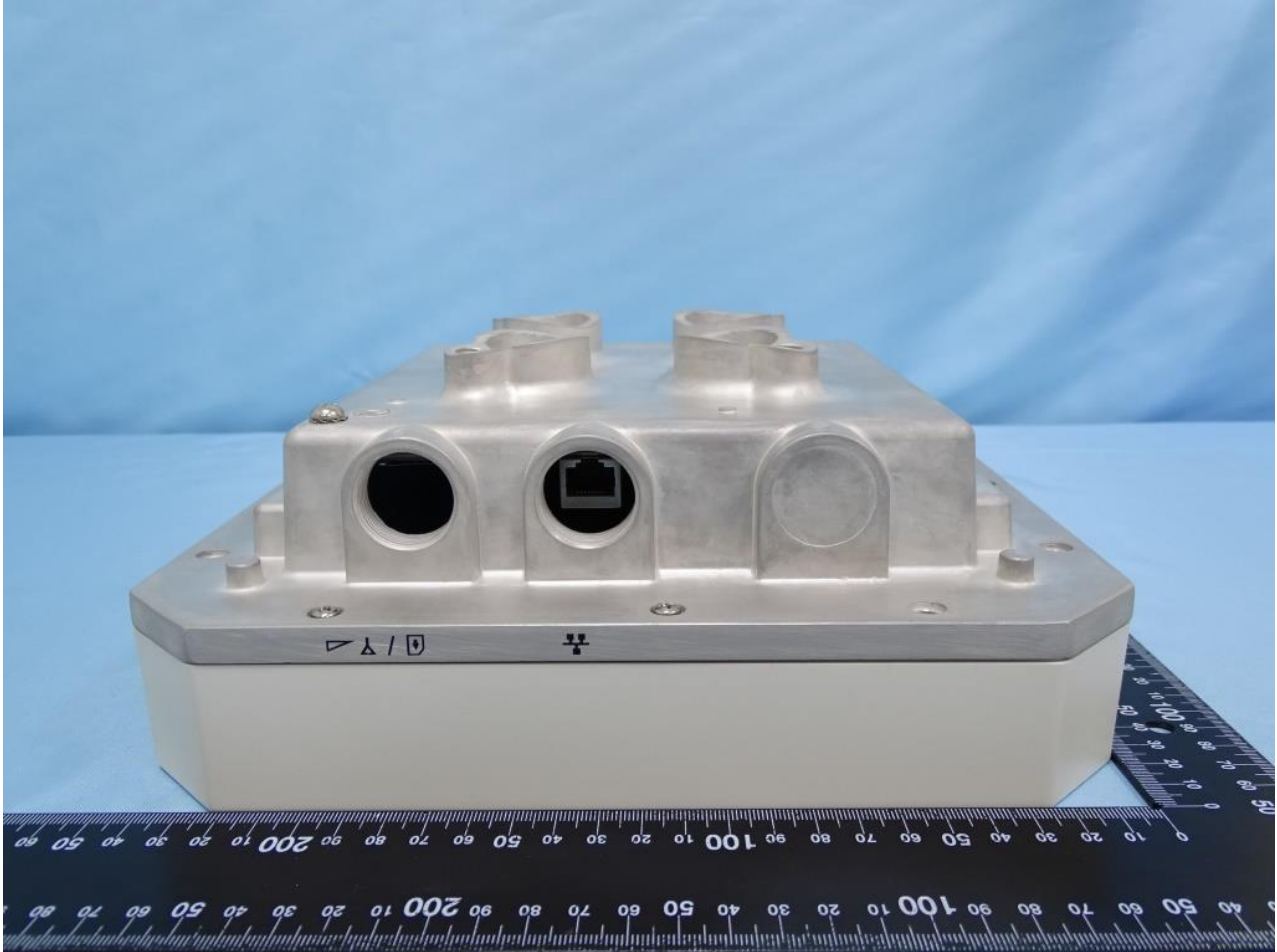

1. External Photograph of EUT

Brand Name: BandLuxe / Model Name: E600

Brand Name: BandLuxe / Model Name: E600

Brand Name: BandLuxe / Model Name: E600

Brand Name: BandLuxe / Model Name: E600

Brand Name: BandLuxe / Model Name: E600

Brand Name: BandLuxe / Model Name: E600

**2. Photograph of Accessory**

**Brand Name: BandLuxe / Model Name: E600**

<b>Specification of Accessory</b>		
<b>AC Adapter</b>	<b>Brand Name</b>	DVE
	<b>Model Name</b>	DSA-42D-48 1 480100
<b>WWAN Module</b>	<b>Brand Name</b>	Sierra
	<b>Model Name</b>	MC7455