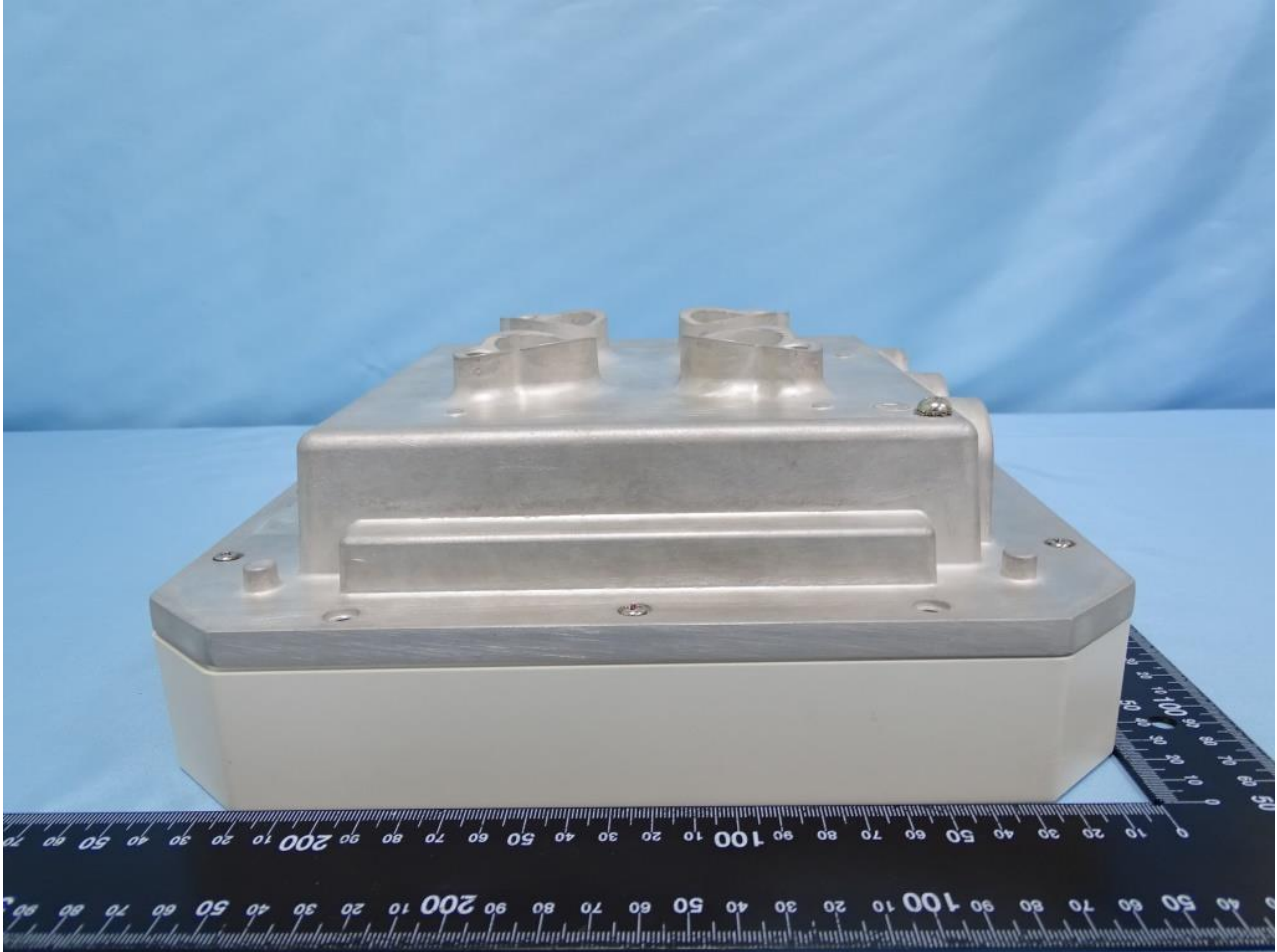

1. External Photograph of EUT

Brand Name: BandLuxe / Model Name: E600

Brand Name: BandLuxe / Model Name: E600

Brand Name: BandLuxe / Model Name: E600

Brand Name: BandLuxe / Model Name: E600

Brand Name: BandLuxe / Model Name: E600

Brand Name: BandLuxe / Model Name: E600

**2. Photograph of Accessory**

**Brand Name: BandLuxe / Model Name: E600**

<b>Specification of Accessory</b>		
<b>AC Adapter</b>	<b>Brand Name</b>	DVE
	<b>Model Name</b>	DSA-42D-48 1 480100
<b>WWAN Module</b>	<b>Brand Name</b>	Sierra
	<b>Model Name</b>	MC7455