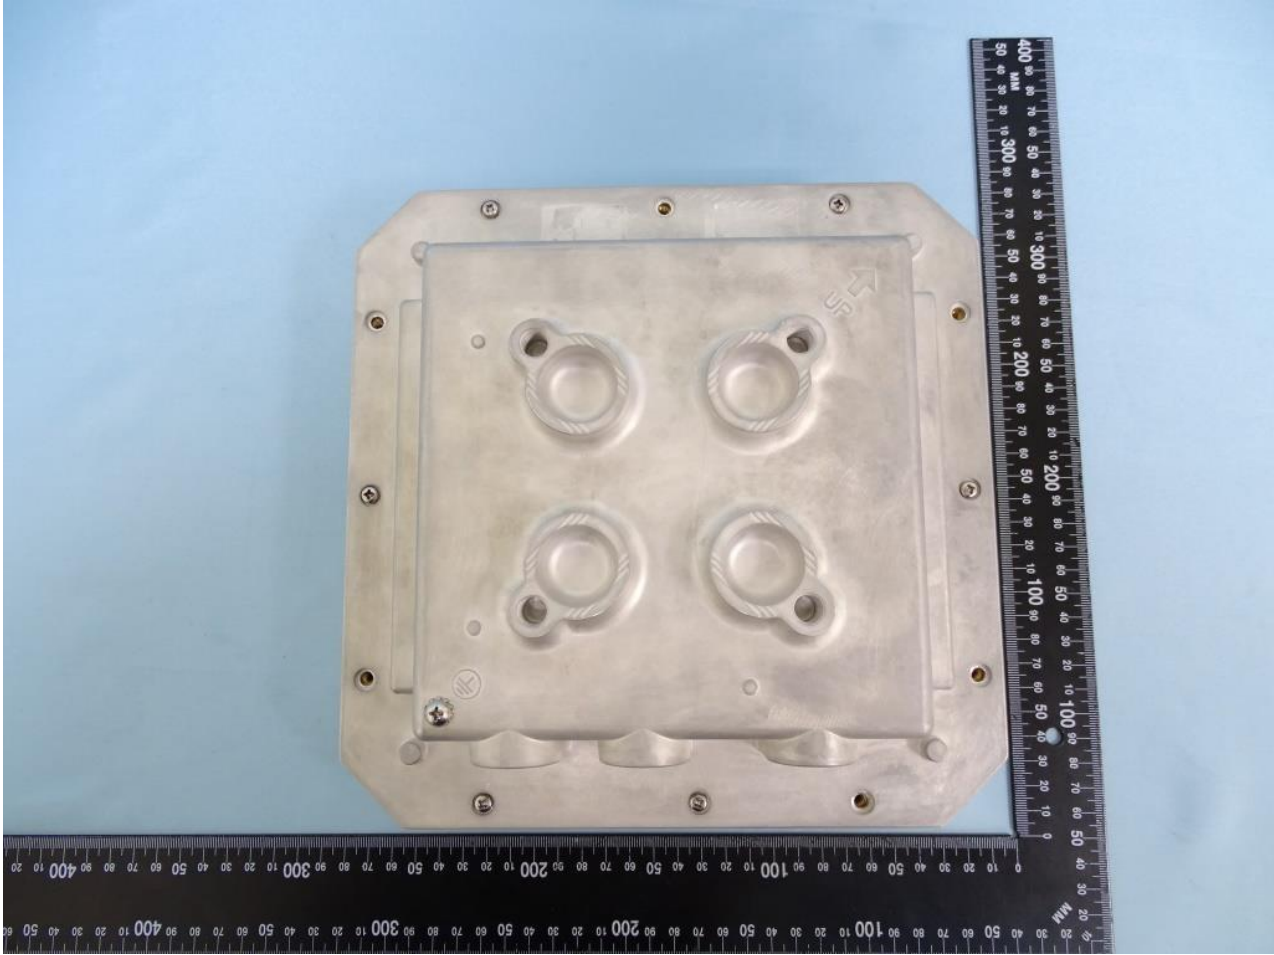

1. External Photograph of EUT

Brand Name: BandLuxe / Model Name: E600

Brand Name: BandLuxe / Model Name: E600

Brand Name: BandLuxe / Model Name: E600

Brand Name: BandLuxe / Model Name: E600

Brand Name: BandLuxe / Model Name: E600

Brand Name: BandLuxe / Model Name: E600

**2. Photograph of Accessory**

**Brand Name: BandLuxe / Model Name: E600**

<b>Specification of Accessory</b>		
<b>AC Adapter</b>	<b>Brand Name</b>	DVE
	<b>Model Name</b>	DSA-42D-48 1 480100
<b>WWAN Module</b>	<b>Brand Name</b>	Sierra
	<b>Model Name</b>	MC7455