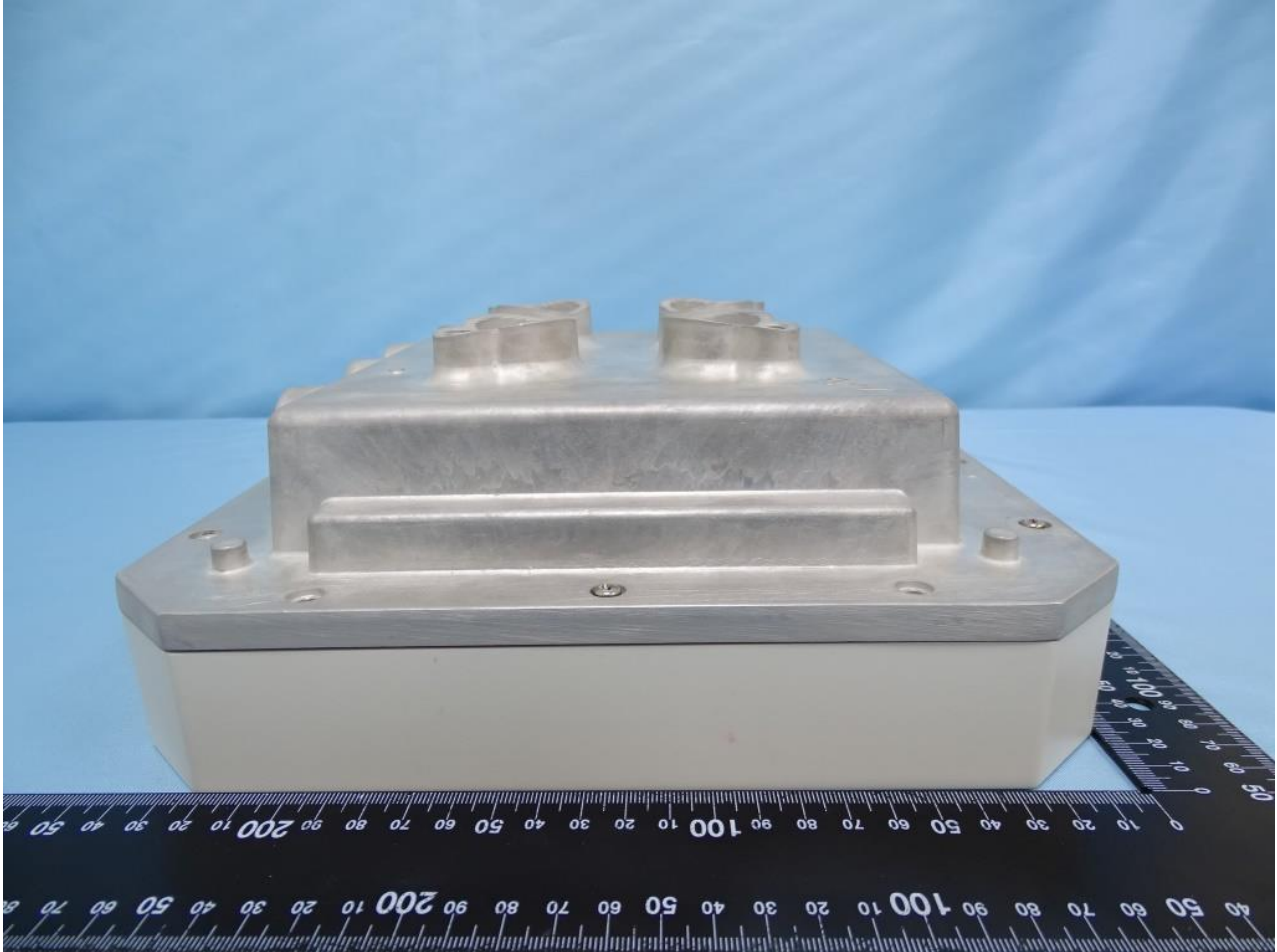

1. External Photograph of EUT

Brand Name: BandLuxe / Model Name: E600

Brand Name: BandLuxe / Model Name: E600

Brand Name: BandLuxe / Model Name: E600

Brand Name: BandLuxe / Model Name: E600

Brand Name: BandLuxe / Model Name: E600

Brand Name: BandLuxe / Model Name: E600

**2. Photograph of Accessory**

**Brand Name: BandLuxe / Model Name: E600**

<b>Specification of Accessory</b>		
<b>AC Adapter</b>	<b>Brand Name</b>	DVE
	<b>Model Name</b>	DSA-42D-48 1 480100
<b>WWAN Module</b>	<b>Brand Name</b>	Sierra
	<b>Model Name</b>	MC7455

**Remark:** For accessories equipped with this EUT, please refer to the following photos.

Brand Name: BandLuxe / Model Name: E600

Brand Name: BandLuxe / Model Name: E600

AC Adapter