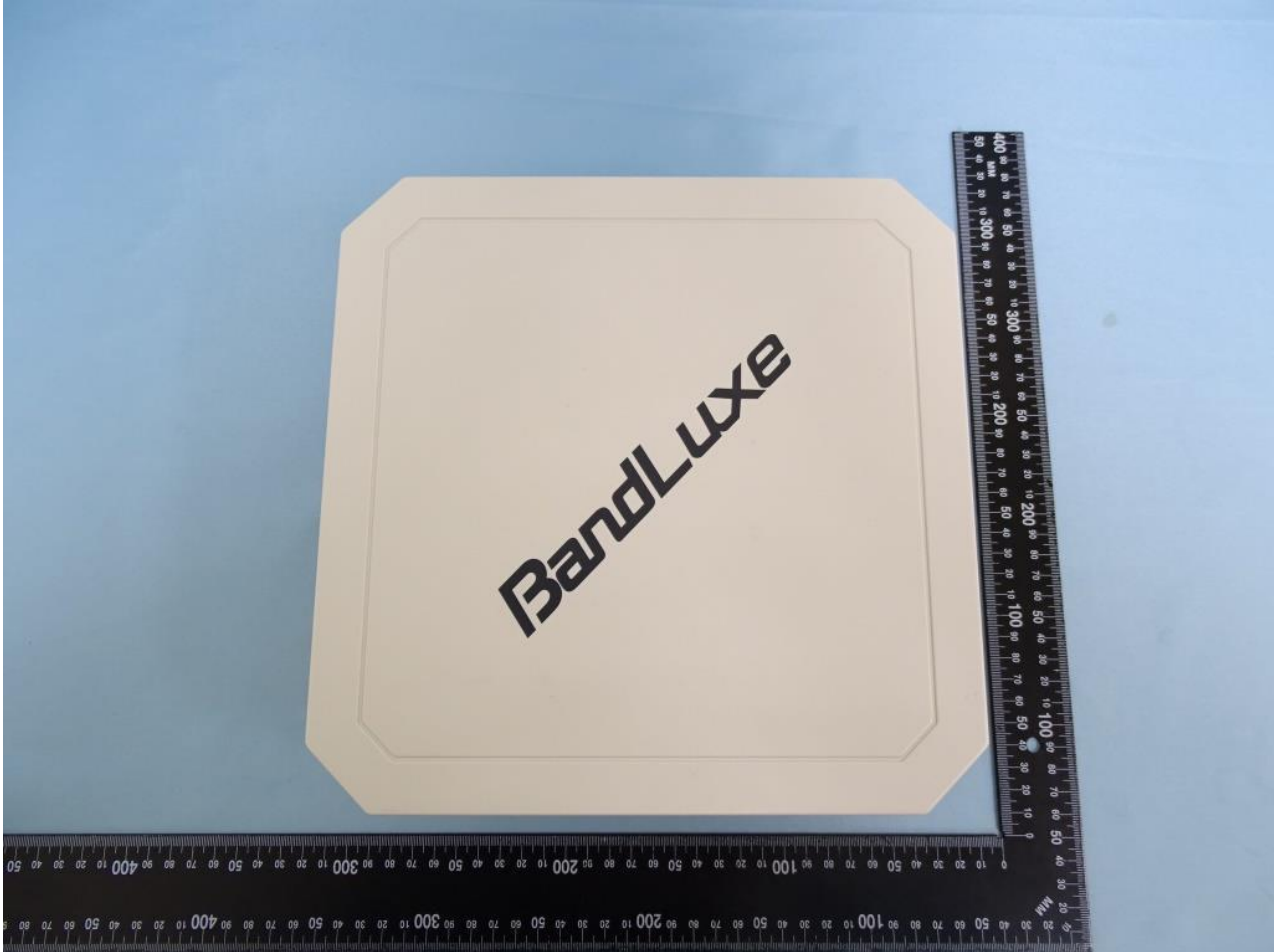

1. External Photograph of EUT

Brand Name: BandLuxe / Model Name: E600

Brand Name: BandLuxe / Model Name: E600

Brand Name: BandLuxe / Model Name: E600

Brand Name: BandLuxe / Model Name: E600

Brand Name: BandLuxe / Model Name: E600

Brand Name: BandLuxe / Model Name: E600

**2. Photograph of Accessory**

**Brand Name: BandLuxe / Model Name: E600**

<b>Specification of Accessory</b>		
<b>AC Adapter</b>	<b>Brand Name</b>	DVE
	<b>Model Name</b>	DSA-42D-48 1 480100
<b>WWAN Module</b>	<b>Brand Name</b>	Sierra
	<b>Model Name</b>	MC7455