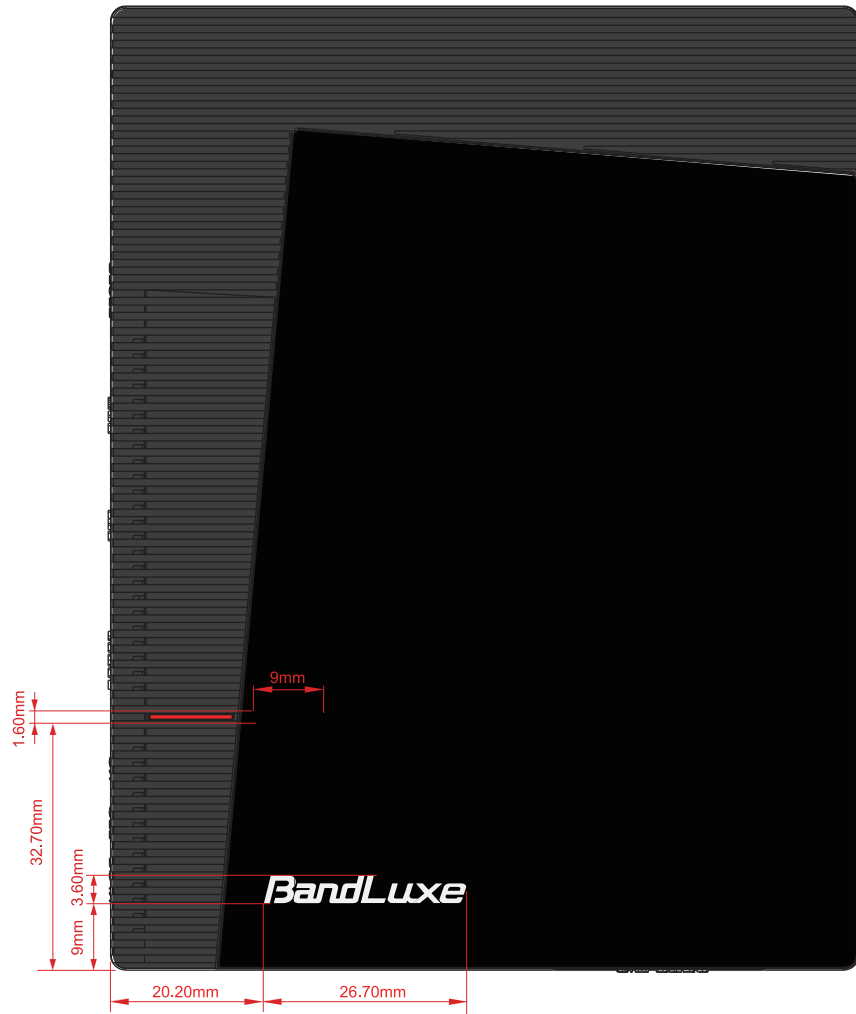

# R528 LOGO and Rating Printing

scale: 1=1