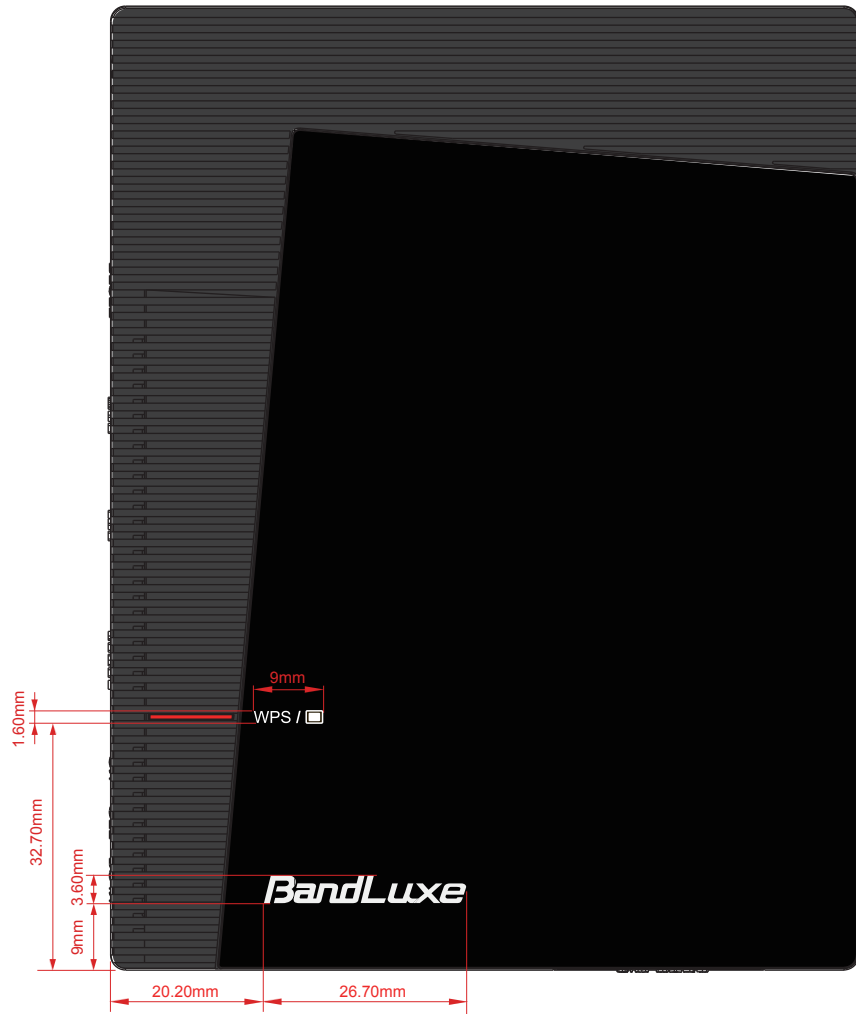

R505A LOGO and Rating Printing

Scale: 1/1