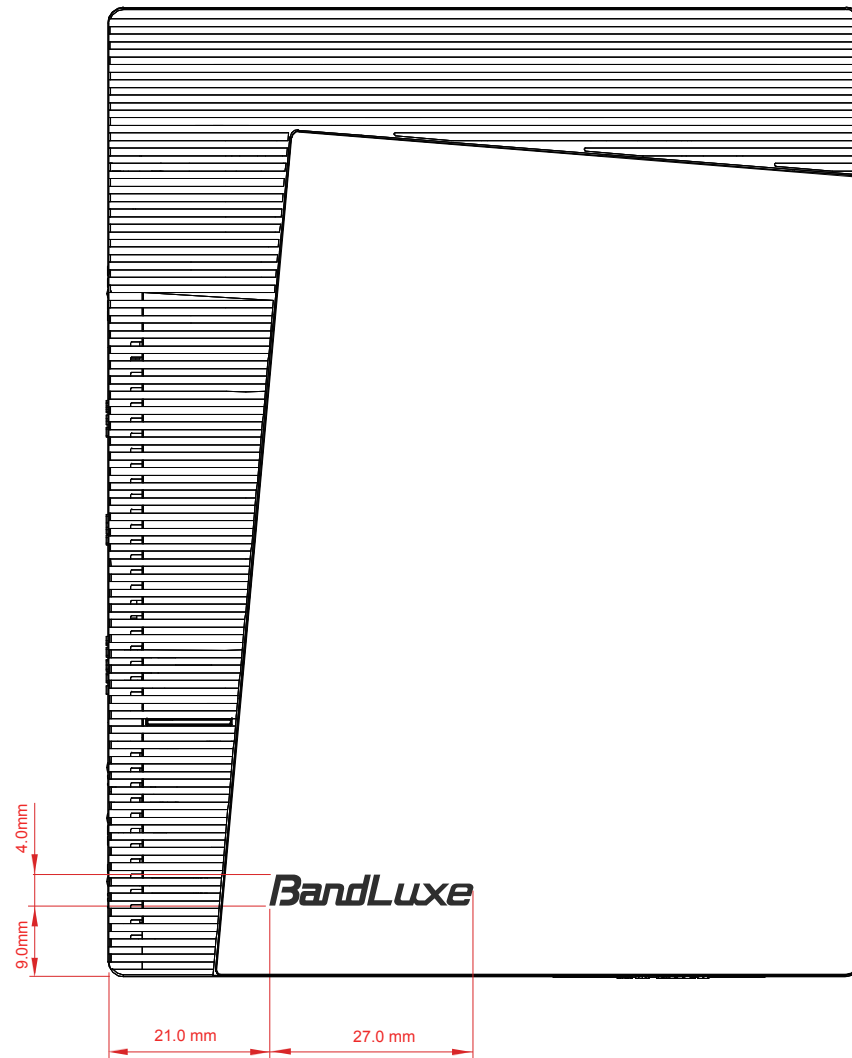

R505 LOGO and Rating Printing

BandLux

scale: 2/1

Printing color : Pantone white

Rating label 50x26 mm