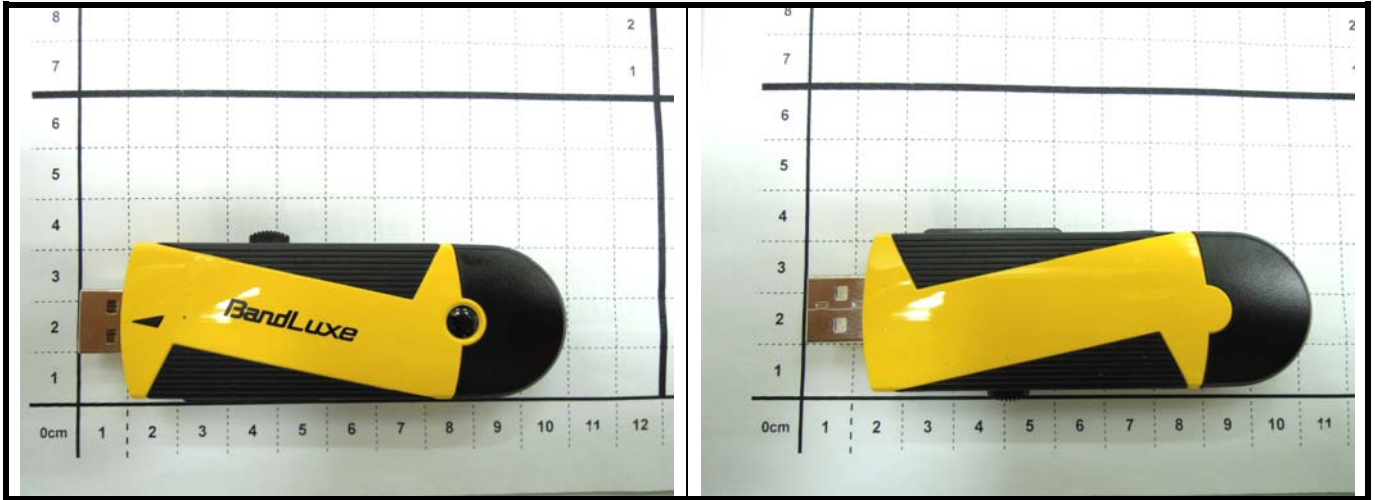

Appendix D. Photographs of EUT and Setup

FCC SAR Test Report

<Photographs of EUT>

<Location of Antennas>

FCC SAR Test Report

<Photographs of SAR Setup>

Horizontal Up with 0.5 cm Gap

Horizontal Down with 0.5 cm Gap

Vertical Front with 0.5 cm Gap

Vertical Back with 0.5 cm Gap

Tip Mode with 0.5 cm Gap