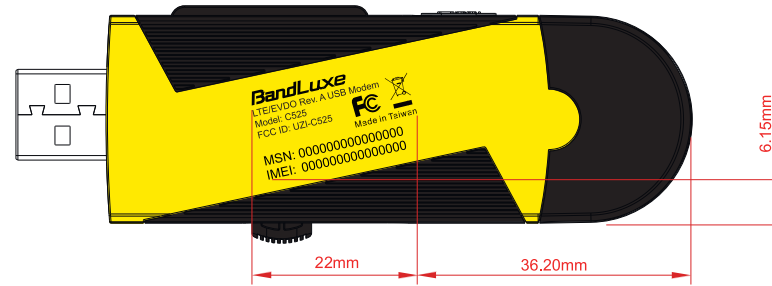

C525 Rating Artwork

BandLuxe
LTE/EVDO Rev. A USB Modem
Model: C525
FCC ID: UZI-C525

Made in Taiwan

scale: 2/1
printing color : Pantone Black C

BandLuxe

scale: 2/1
printing color : Pantone Black C