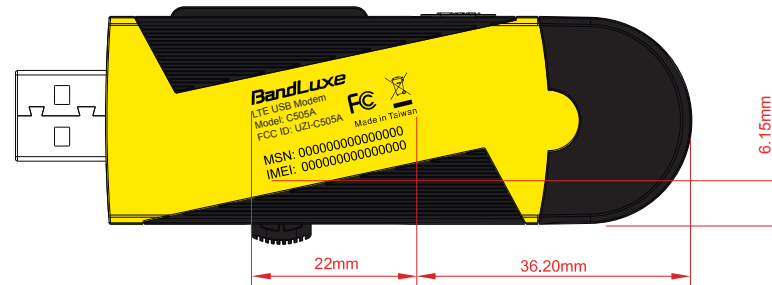

C505A Rating Artwork

BandLuxe
LTE USB Modem
Model: C505A
FCC ID: UZI-C505A

FC 
Made in Taiwan

scale: 2/1
printing color : Pantone Black C

BandLuxe

scale: 2/1
printing color : Pantone Black C