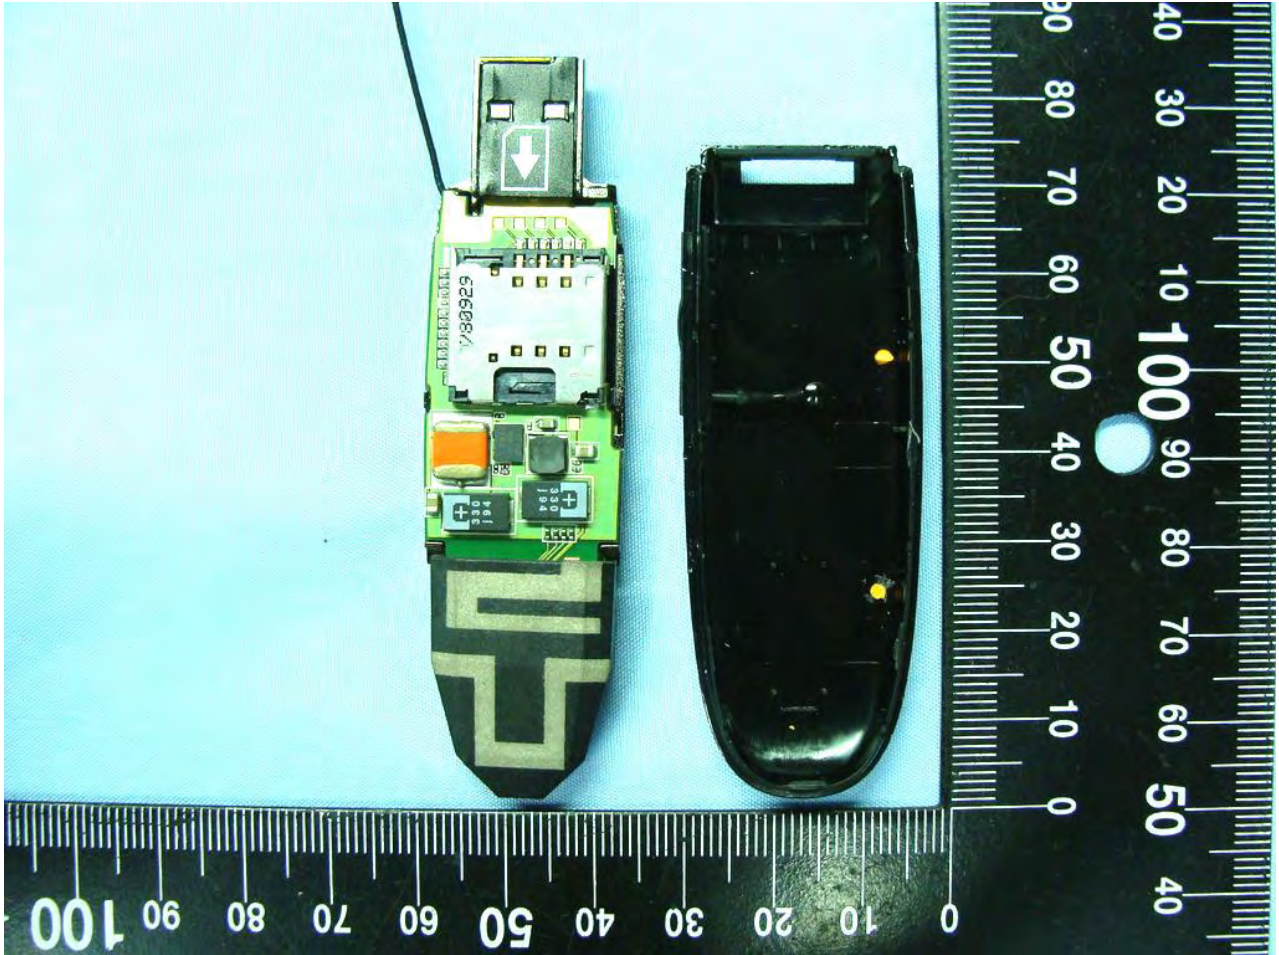

3. Internal Photograph of EUT

Model Name: C325

Model Name: C325

Model Name: C325

Model Name: C325

Model Name: C325

Model Name: C325

Model Name: C325

Model Name: C325

Model Name: C325

Model Name: C325

WWAN Antenna (Tx/Rx)

Model Name: C325

WWAN Antenna (Tx/Rx)

Model Name: C325