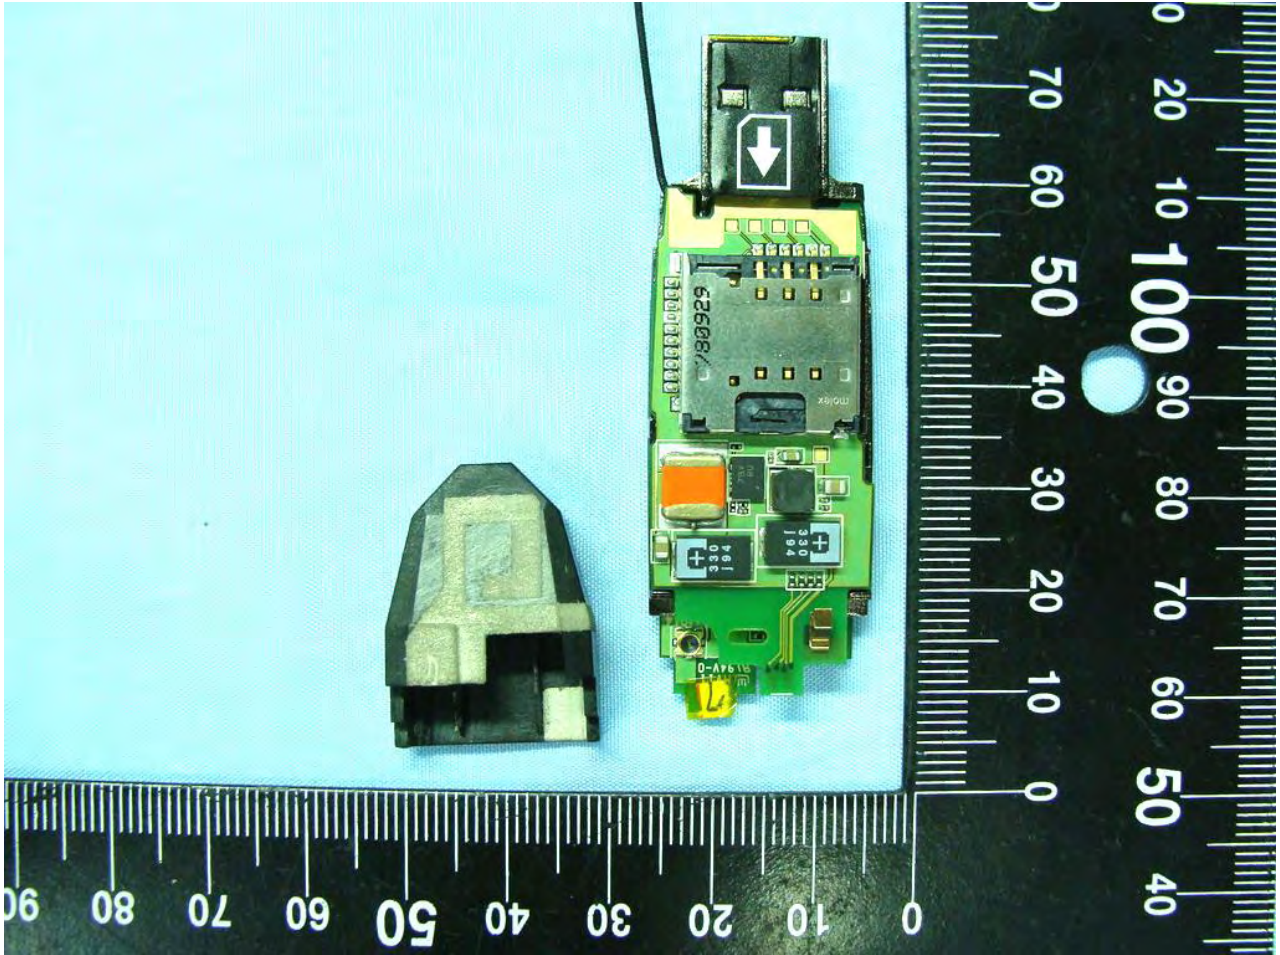

3. Internal Photograph of EUT

Model Name: C325

Model Name: C325

Model Name: C325

Model Name: C325

Model Name: C325

Model Name: C325

Model Name: C325

Model Name: C325

Model Name: C325

Model Name: C325

WWAN Antenna (Tx/Rx)

Model Name: C325

WWAN Antenna (Tx/Rx)

Model Name: C325