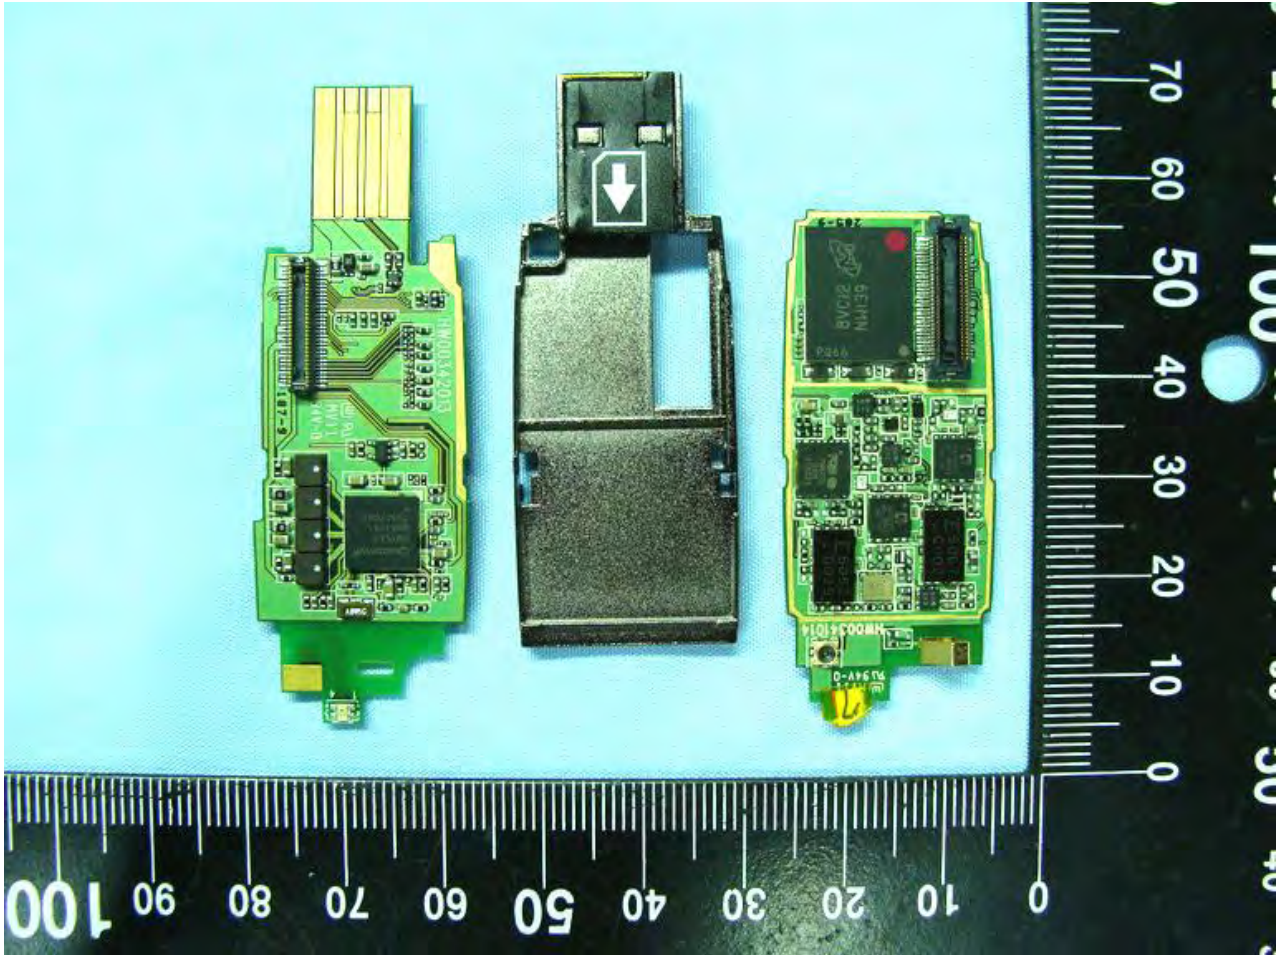

3. Internal Photograph of EUT

Model Name: C325

Model Name: C325

Model Name: C325

Model Name: C325

Model Name: C325

Model Name: C325

Model Name: C325

Model Name: C325

Model Name: C325

Model Name: C325

WWAN Antenna (Tx/Rx)

Model Name: C325

WWAN Antenna (Tx/Rx)

Model Name: C325