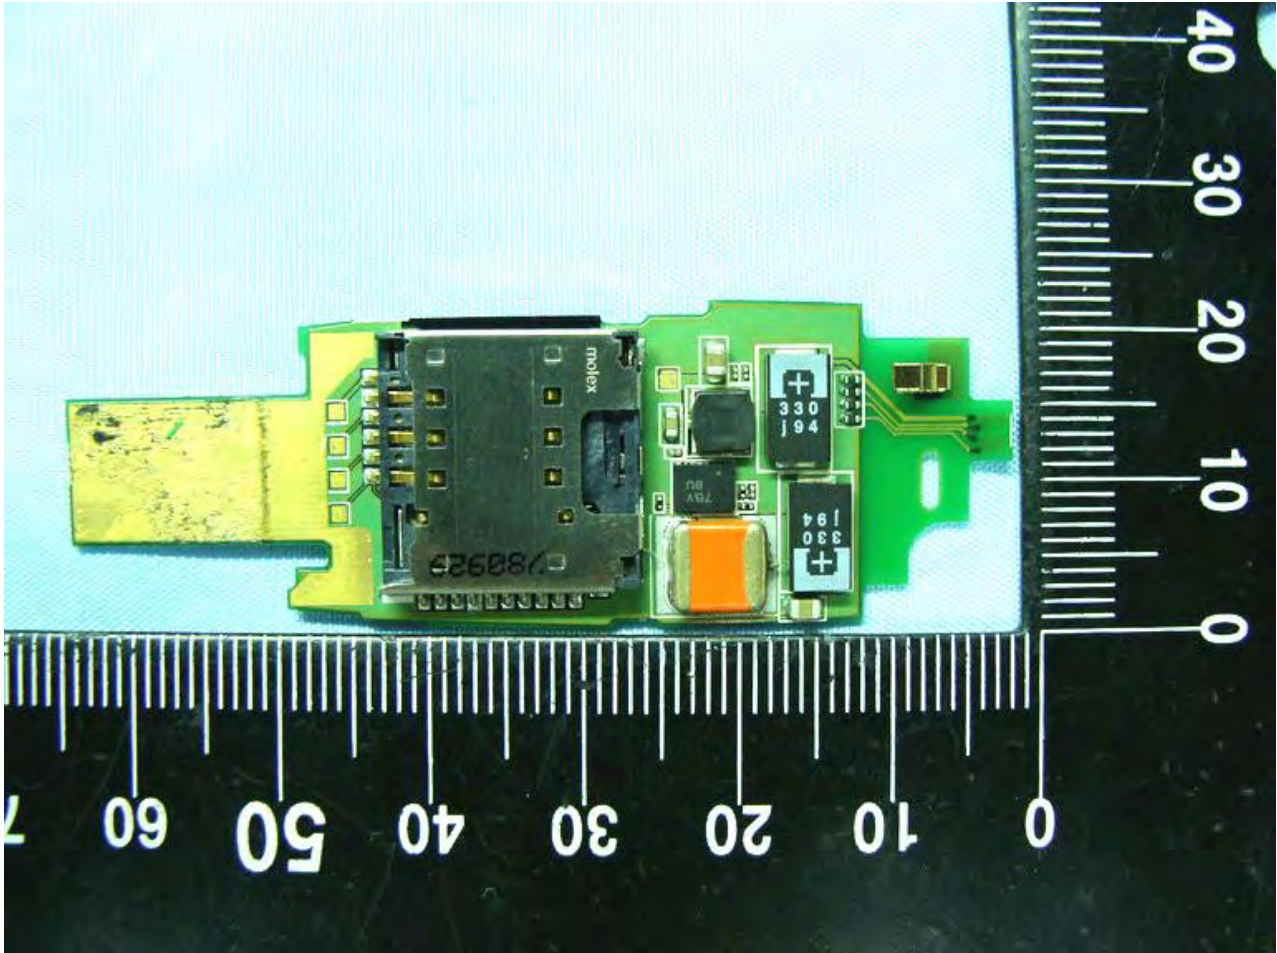

3. Internal Photograph of EUT

Model Name: C325

Model Name: C325

Model Name: C325

Model Name: C325

Model Name: C325

Model Name: C325

Model Name: C325

Model Name: C325

Model Name: C325

Model Name: C325

WWAN Antenna (Tx/Rx)

Model Name: C325

WWAN Antenna (Tx/Rx)

Model Name: C325