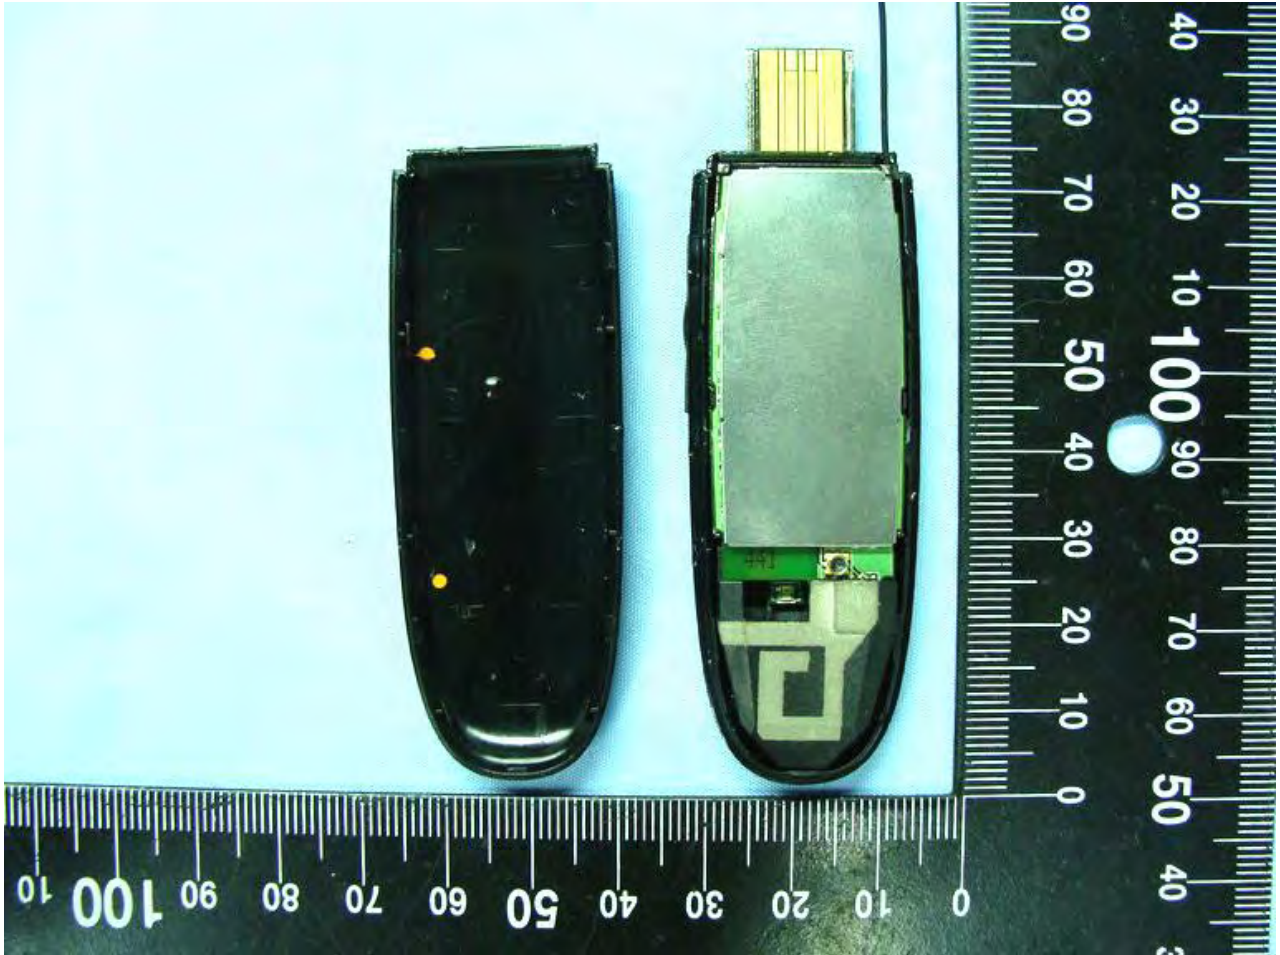

3. Internal Photograph of EUT

Model Name: C325

Model Name: C325

Model Name: C325

Model Name: C325

Model Name: C325

Model Name: C325

Model Name: C325

Model Name: C325

Model Name: C325

Model Name: C325

WWAN Antenna (Tx/Rx)

Model Name: C325

WWAN Antenna (Tx/Rx)

Model Name: C325