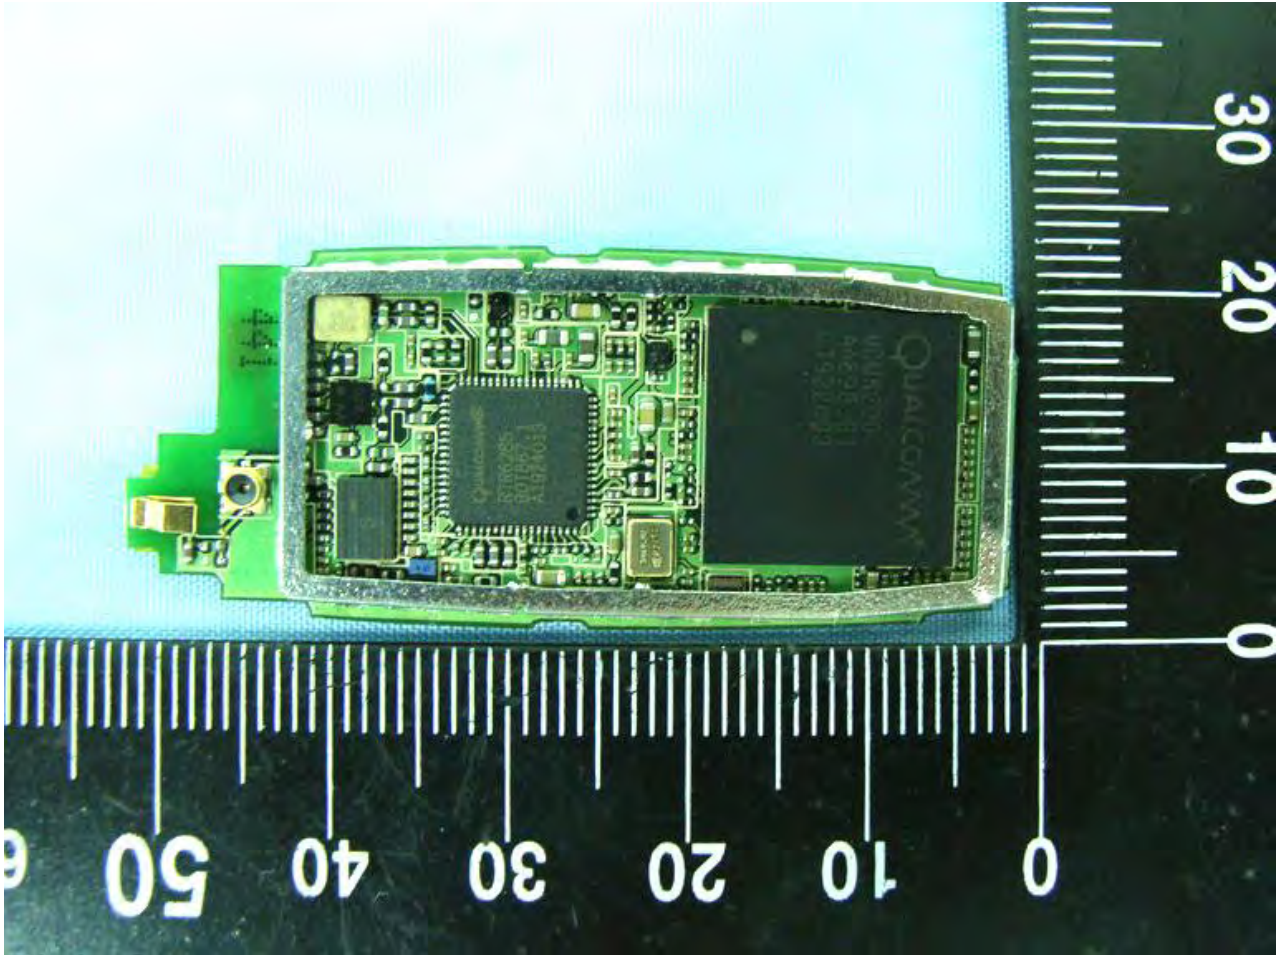

3. Internal Photograph of EUT

Model Name: C325

Model Name: C325

Model Name: C325

Model Name: C325

Model Name: C325

Model Name: C325

Model Name: C325

Model Name: C325

Model Name: C325

Model Name: C325

WWAN Antenna (Tx/Rx)

Model Name: C325

WWAN Antenna (Tx/Rx)

Model Name: C325