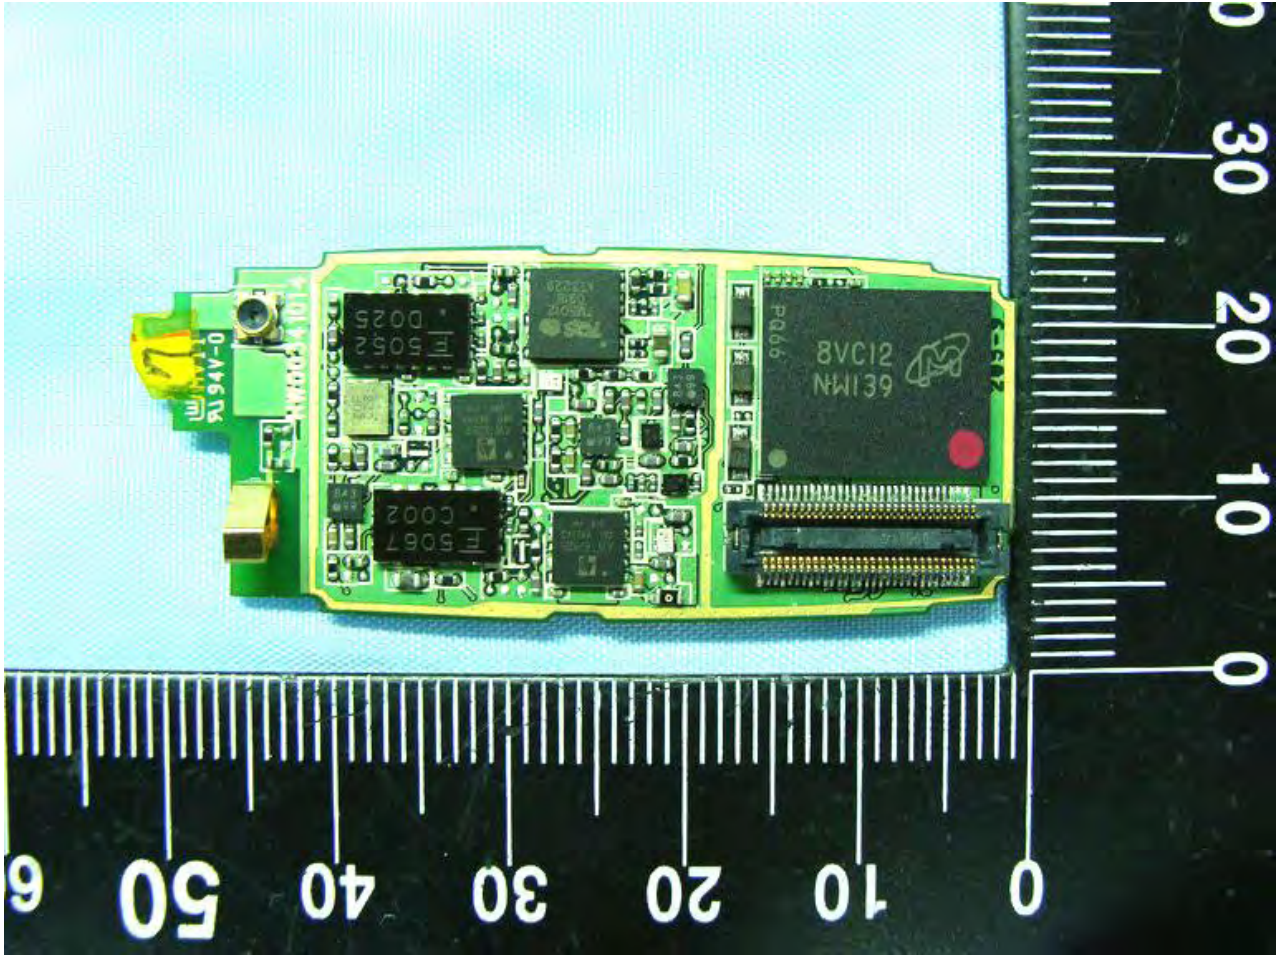

3. Internal Photograph of EUT

Model Name: C325

Model Name: C325

Model Name: C325

Model Name: C325

Model Name: C325

Model Name: C325

Model Name: C325

Model Name: C325

Model Name: C325

Model Name: C325

WWAN Antenna (Tx/Rx)

Model Name: C325

WWAN Antenna (Tx/Rx)

Model Name: C325