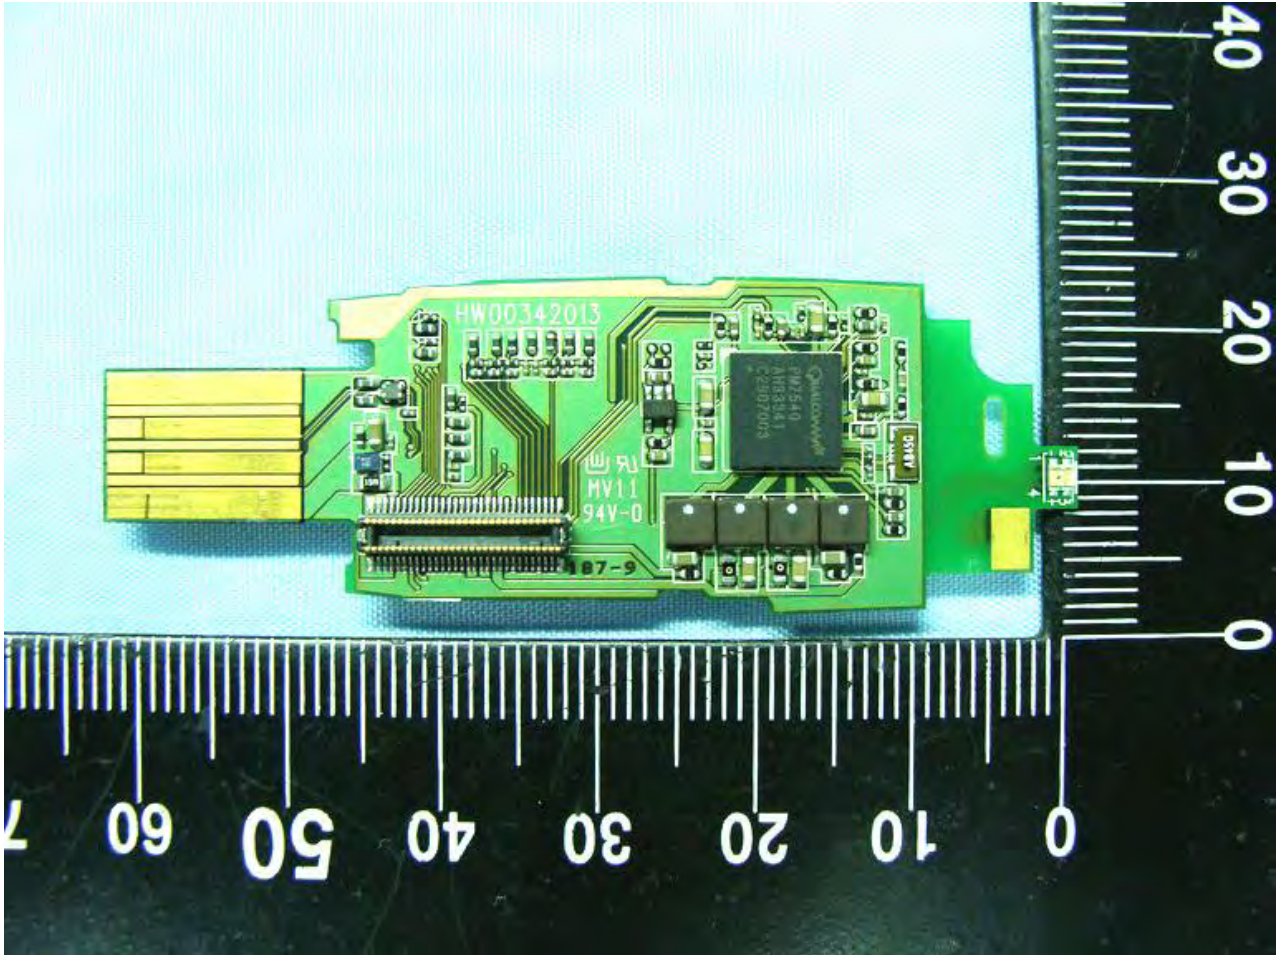

3. Internal Photograph of EUT

Model Name: C325

Model Name: C325

Model Name: C325

Model Name: C325

Model Name: C325

Model Name: C325

Model Name: C325

Model Name: C325

Model Name: C325

Model Name: C325

WWAN Antenna (Tx/Rx)

Model Name: C325

WWAN Antenna (Tx/Rx)

Model Name: C325