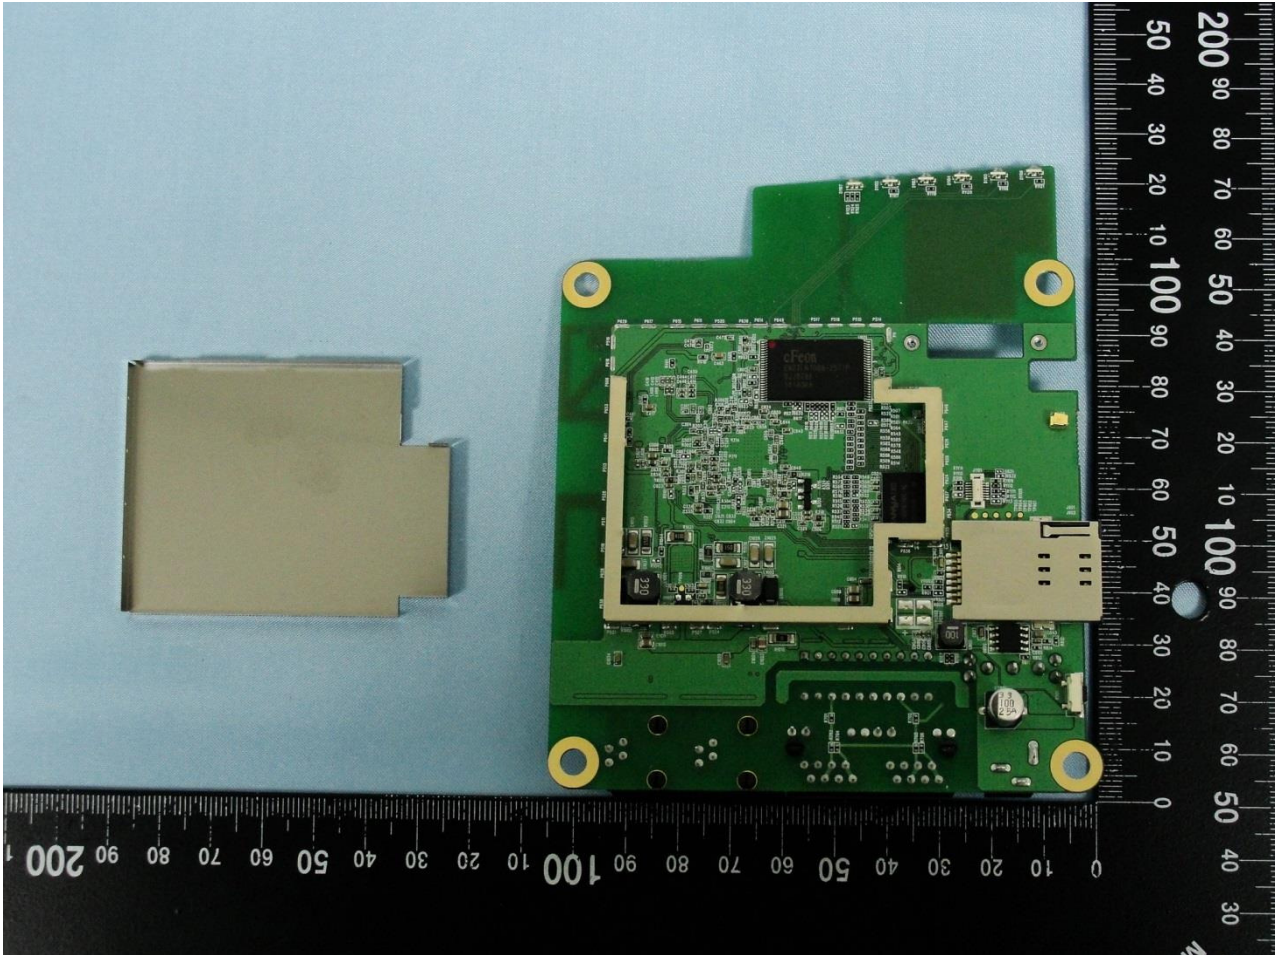

### 3. Internal Photograph of EUT

Brand Name: BandLuxe / Model Name: R565

Brand Name: BandLuxe / Model Name: R565

Brand Name: BandLuxe / Model Name: R565

Brand Name: BandLuxe / Model Name: R565

Brand Name: BandLuxe / Model Name: R565

Brand Name: BandLuxe / Model Name: R565

Brand Name: BandLuxe / Model Name: R565

Brand Name: BandLuxe / Model Name: R565

**Brand Name: BandLuxe / Model Name: R565**

Brand Name: BandLuxe / Model Name: R565

Brand Name: BandLuxe / Model Name: R565

WWAN Module

Brand Name: BandLuxe / Model Name: R565

Brand Name: BandLuxe / Model Name: R565

Brand Name: BandLuxe / Model Name: R565

Brand Name: BandLuxe / Model Name: R565

Brand Name: BandLuxe / Model Name: R565