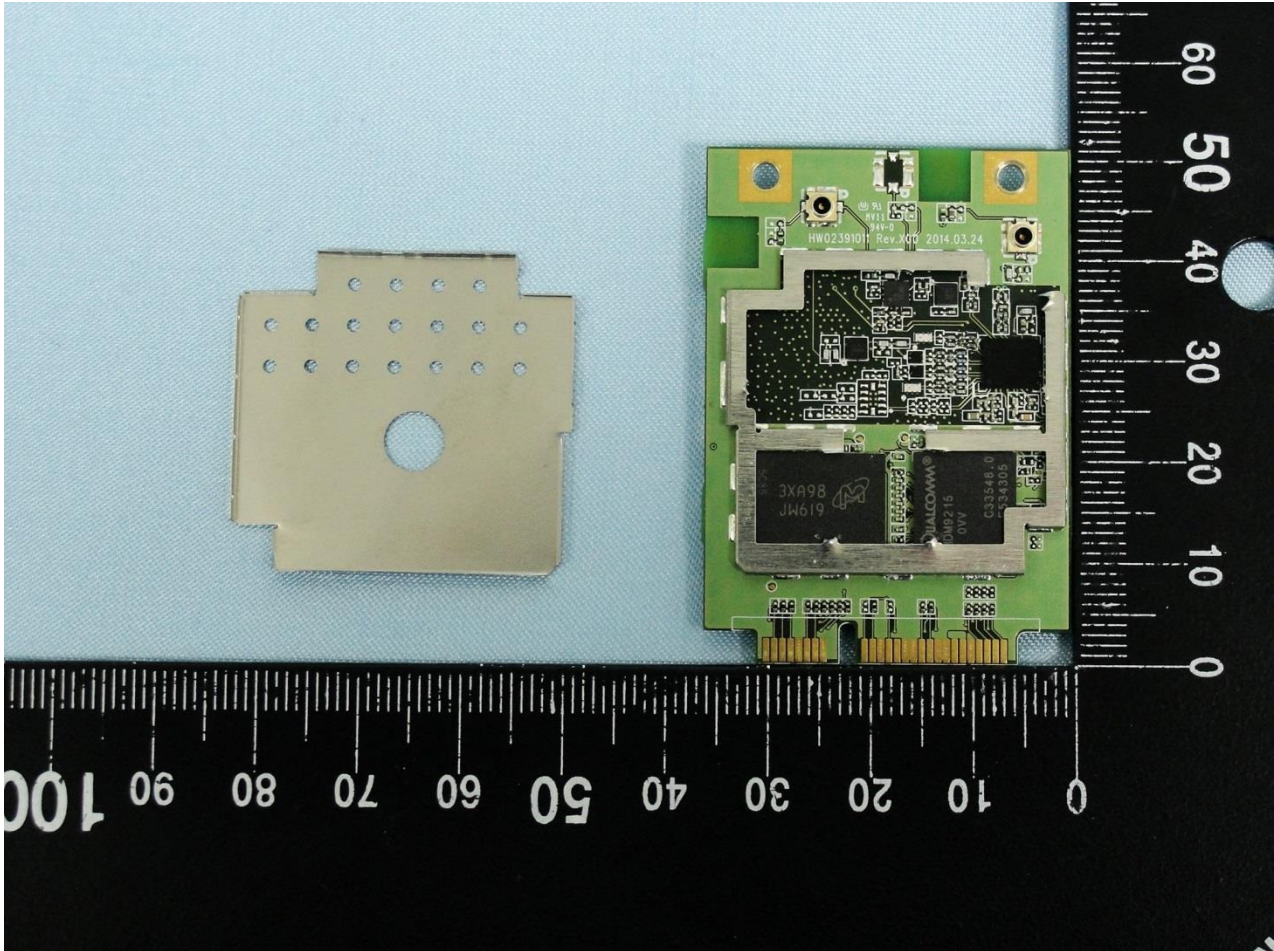

### 3. Internal Photograph of EUT

Brand Name: BandLuxe / Model Name: R565

Brand Name: BandLuxe / Model Name: R565

Brand Name: BandLuxe / Model Name: R565

Brand Name: BandLuxe / Model Name: R565

Brand Name: BandLuxe / Model Name: R565

Brand Name: BandLuxe / Model Name: R565

Brand Name: BandLuxe / Model Name: R565

Brand Name: BandLuxe / Model Name: R565

**Brand Name: BandLuxe / Model Name: R565**

Brand Name: BandLuxe / Model Name: R565

Brand Name: BandLuxe / Model Name: R565

WWAN Module

Brand Name: BandLuxe / Model Name: R565

Brand Name: BandLuxe / Model Name: R565

Brand Name: BandLuxe / Model Name: R565

Brand Name: BandLuxe / Model Name: R565

Brand Name: BandLuxe / Model Name: R565