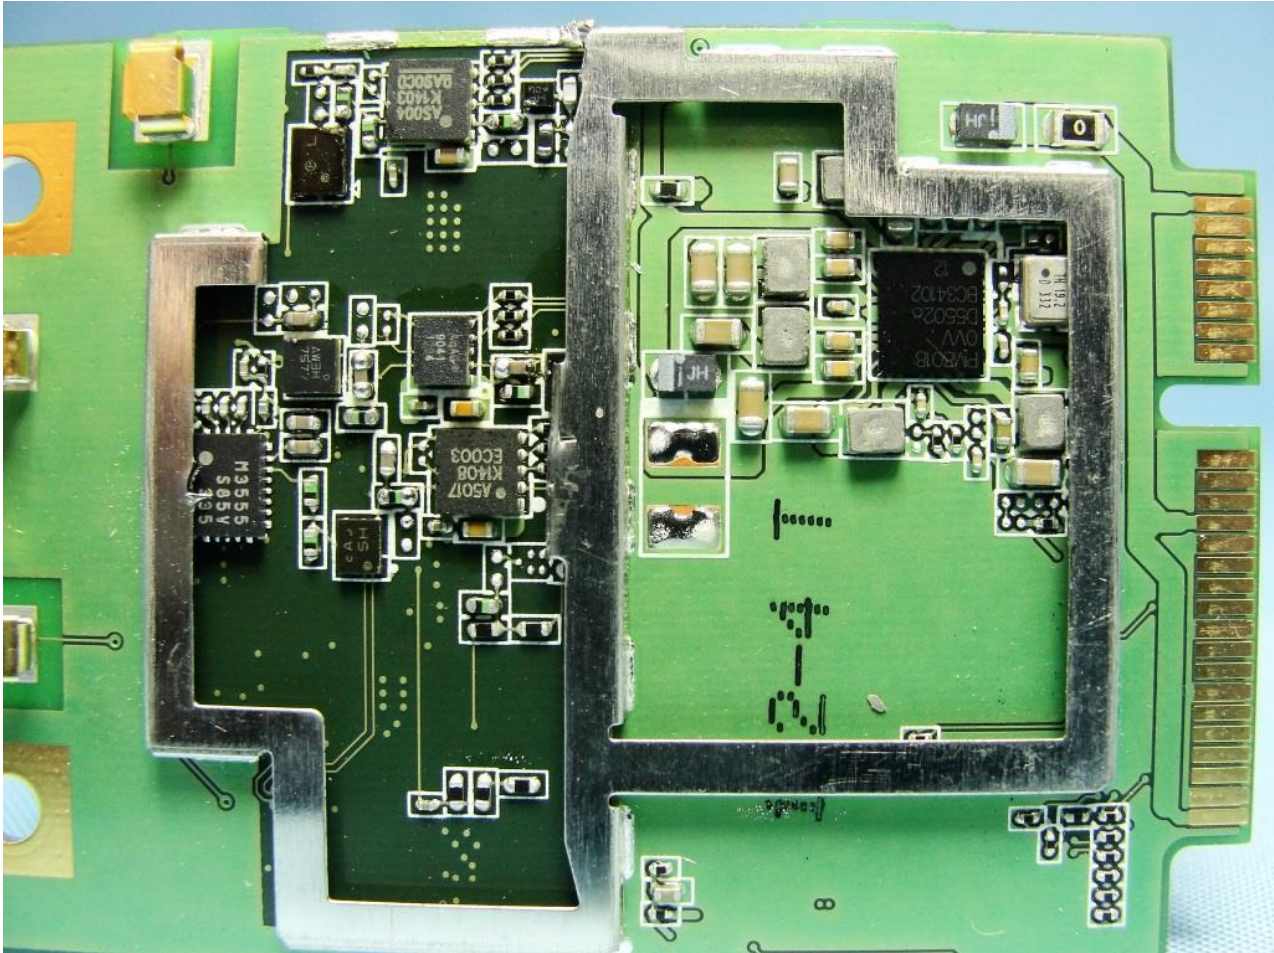

WWAN Module

Brand Name: BandLuxe / Model Name: R565

Brand Name: BandLuxe / Model Name: R565

Brand Name: BandLuxe / Model Name: R565

Brand Name: BandLuxe / Model Name: R565

Brand Name: BandLuxe / Model Name: R565

Brand Name: BandLuxe / Model Name: R565

Brand Name: BandLuxe / Model Name: R565

**LTE Diversity & LTE Main Antenna**