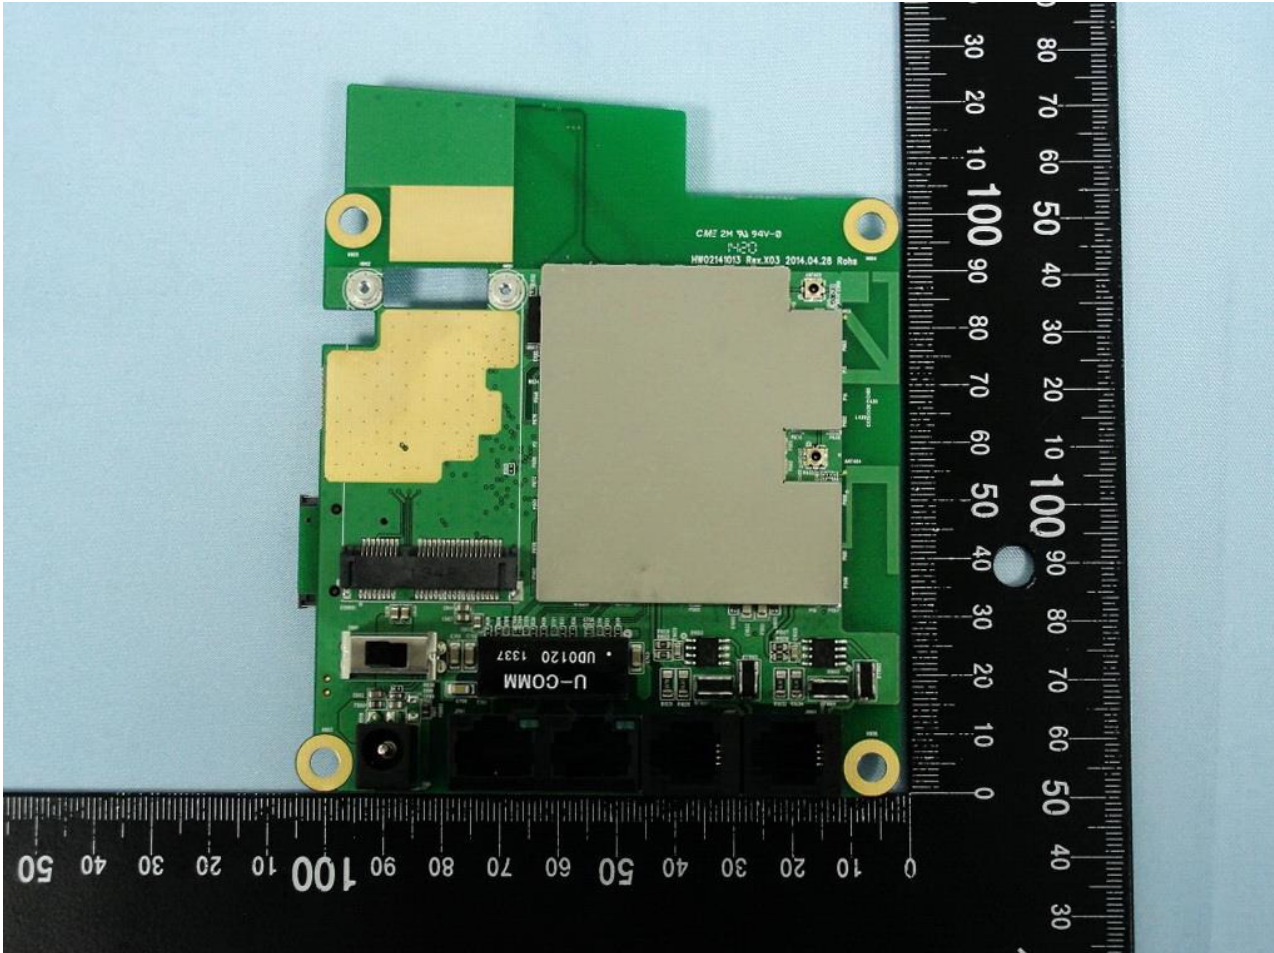

### 3. Internal Photograph of EUT

Brand Name: BandLuxe / Model Name: R565

Brand Name: BandLuxe / Model Name: R565

Brand Name: BandLuxe / Model Name: R565

Brand Name: BandLuxe / Model Name: R565

Brand Name: BandLuxe / Model Name: R565

Brand Name: BandLuxe / Model Name: R565

Brand Name: BandLuxe / Model Name: R565

Brand Name: BandLuxe / Model Name: R565

**Brand Name: BandLuxe / Model Name: R565**

Brand Name: BandLuxe / Model Name: R565

Brand Name: BandLuxe / Model Name: R565