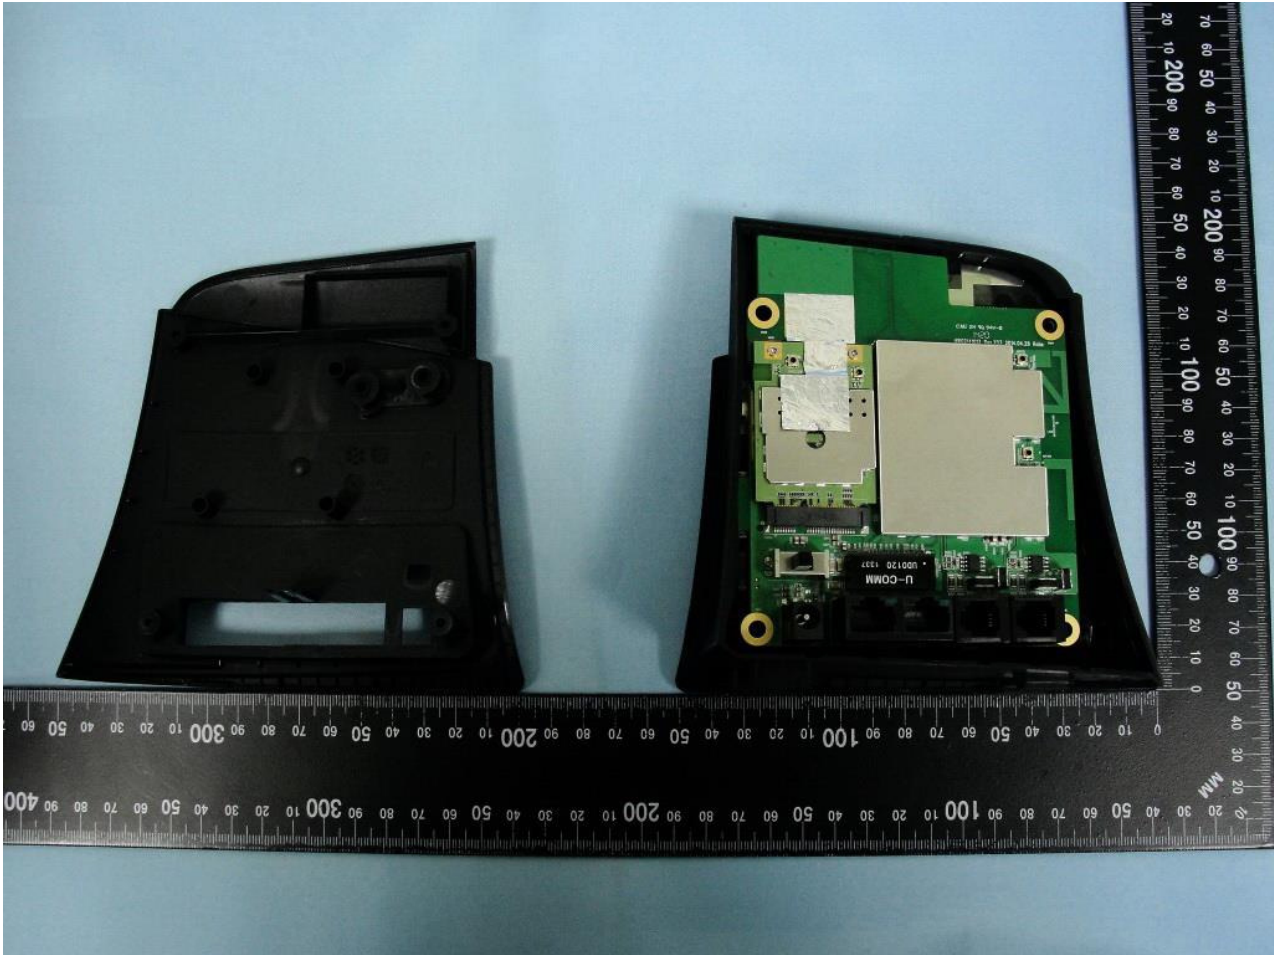

### 3. Internal Photograph of EUT

Brand Name: BandLuxe / Model Name: R565

Brand Name: BandLuxe / Model Name: R565

Brand Name: BandLuxe / Model Name: R565

Brand Name: BandLuxe / Model Name: R565

Brand Name: BandLuxe / Model Name: R565