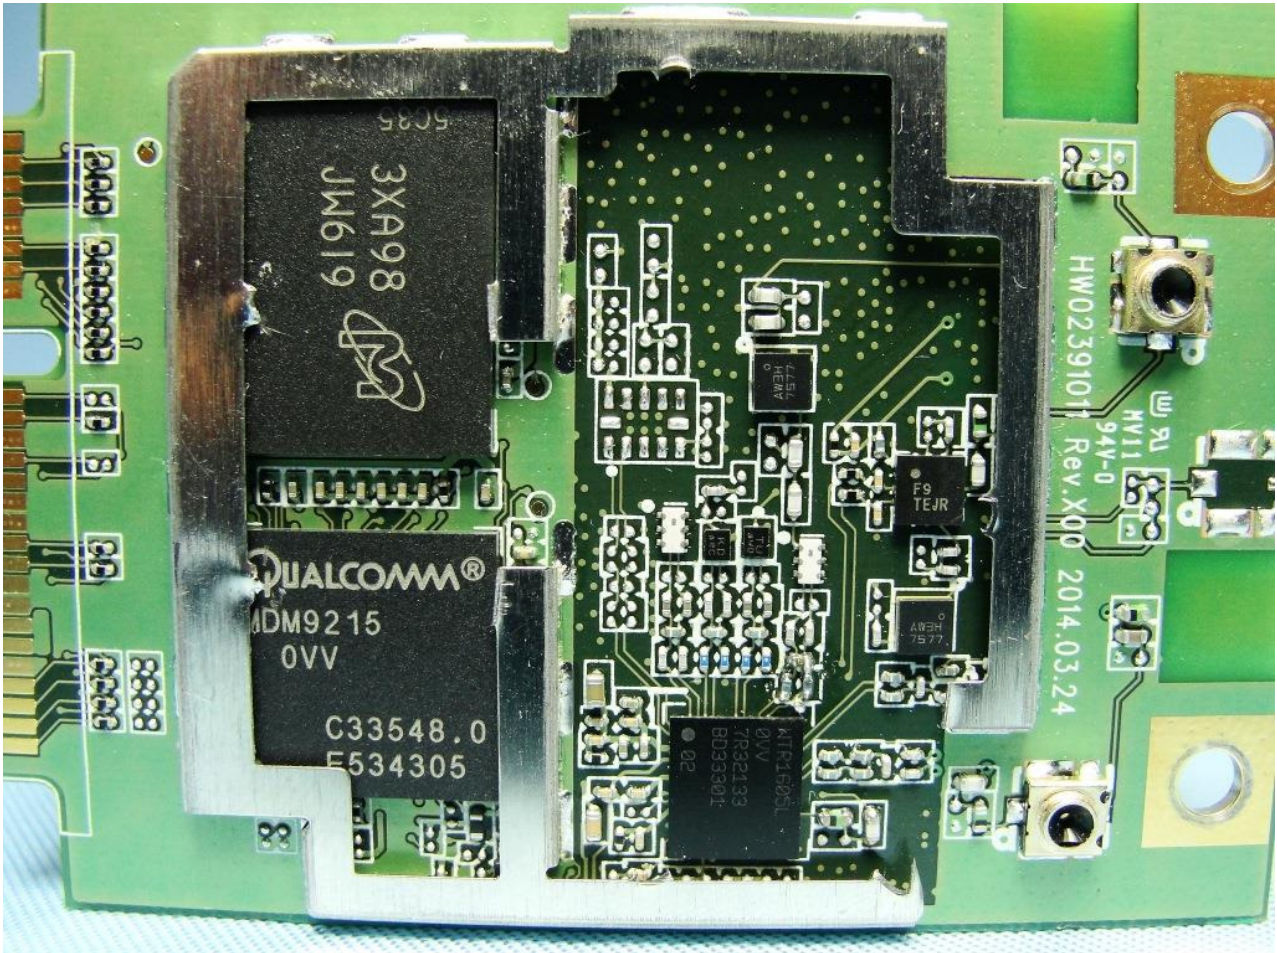

### 3. Internal Photograph of EUT

Brand Name: BandLuxe / Model Name: R565

Brand Name: BandLuxe / Model Name: R565

Brand Name: BandLuxe / Model Name: R565

Brand Name: BandLuxe / Model Name: R565

Brand Name: BandLuxe / Model Name: R565

Brand Name: BandLuxe / Model Name: R565

Brand Name: BandLuxe / Model Name: R565

Brand Name: BandLuxe / Model Name: R565

**Brand Name: BandLuxe / Model Name: R565**

Brand Name: BandLuxe / Model Name: R565

Brand Name: BandLuxe / Model Name: R565

WWAN Module

Brand Name: BandLuxe / Model Name: R565

Brand Name: BandLuxe / Model Name: R565

Brand Name: BandLuxe / Model Name: R565

Brand Name: BandLuxe / Model Name: R565

Brand Name: BandLuxe / Model Name: R565

Brand Name: BandLuxe / Model Name: R565

Brand Name: BandLuxe / Model Name: R565

**LTE Diversity & LTE Main Antenna**