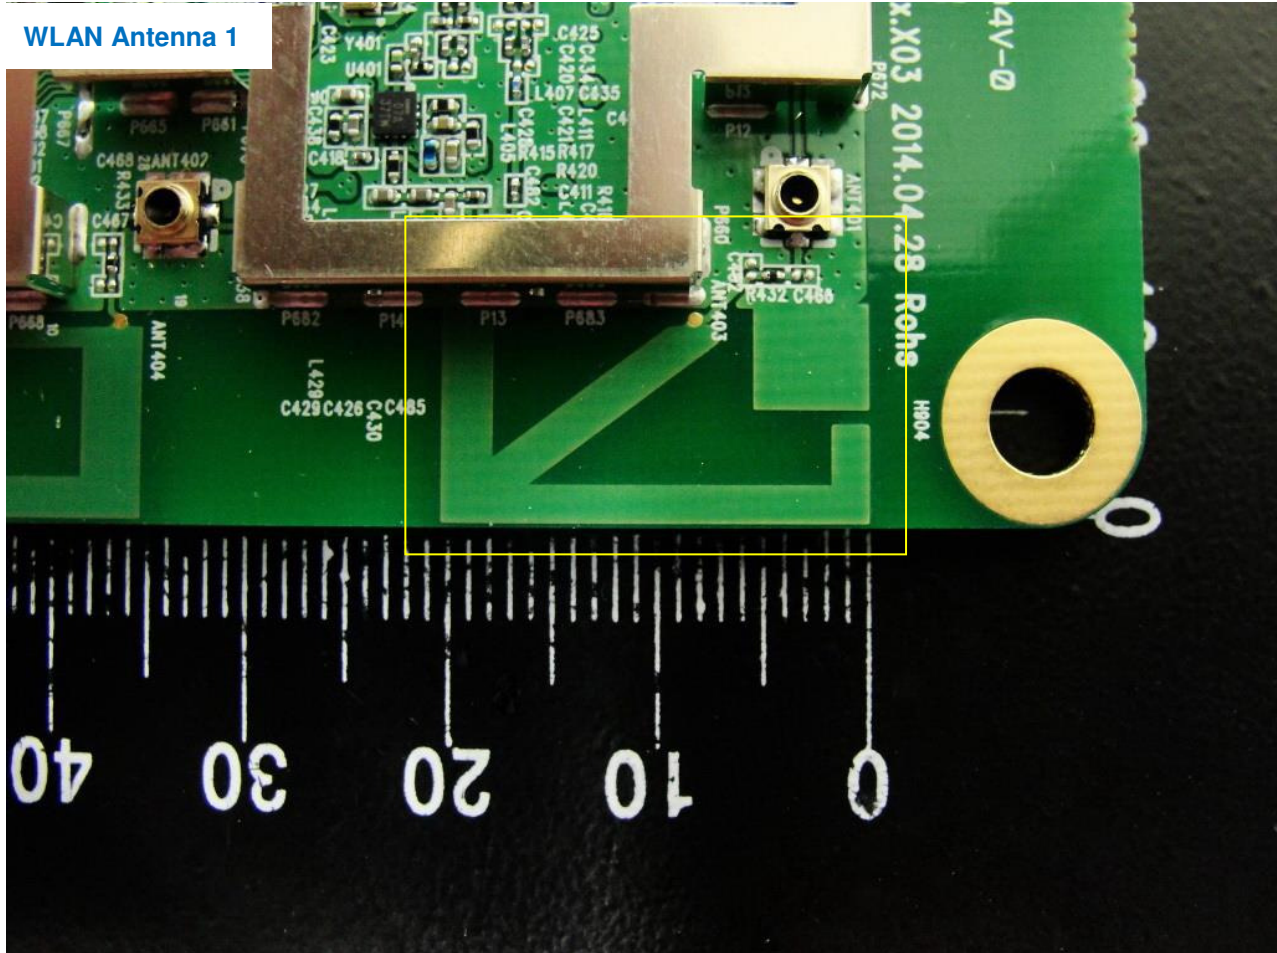

Brand Name: BandLuxe / Model Name: R565