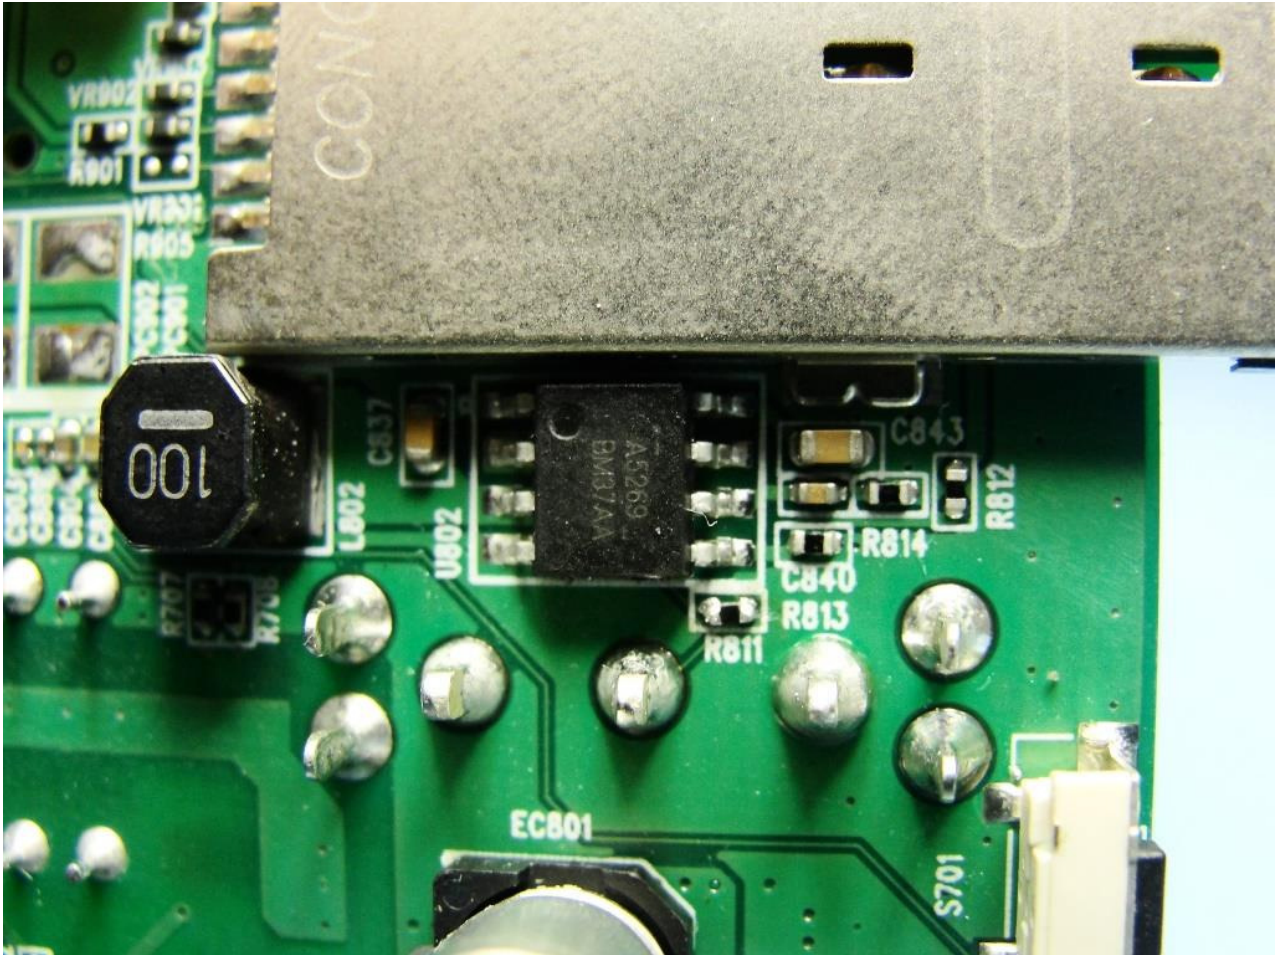

Brand Name: BandLuxe / Model Name: R565

Brand Name: BandLuxe / Model Name: R565

Brand Name: BandLuxe / Model Name: R565

**Brand Name: BandLuxe / Model Name: R565**

Brand Name: BandLuxe / Model Name: R565

Brand Name: BandLuxe / Model Name: R565

WWAN Module

Brand Name: BandLuxe / Model Name: R565

Brand Name: BandLuxe / Model Name: R565

Brand Name: BandLuxe / Model Name: R565

Brand Name: BandLuxe / Model Name: R565

Brand Name: BandLuxe / Model Name: R565