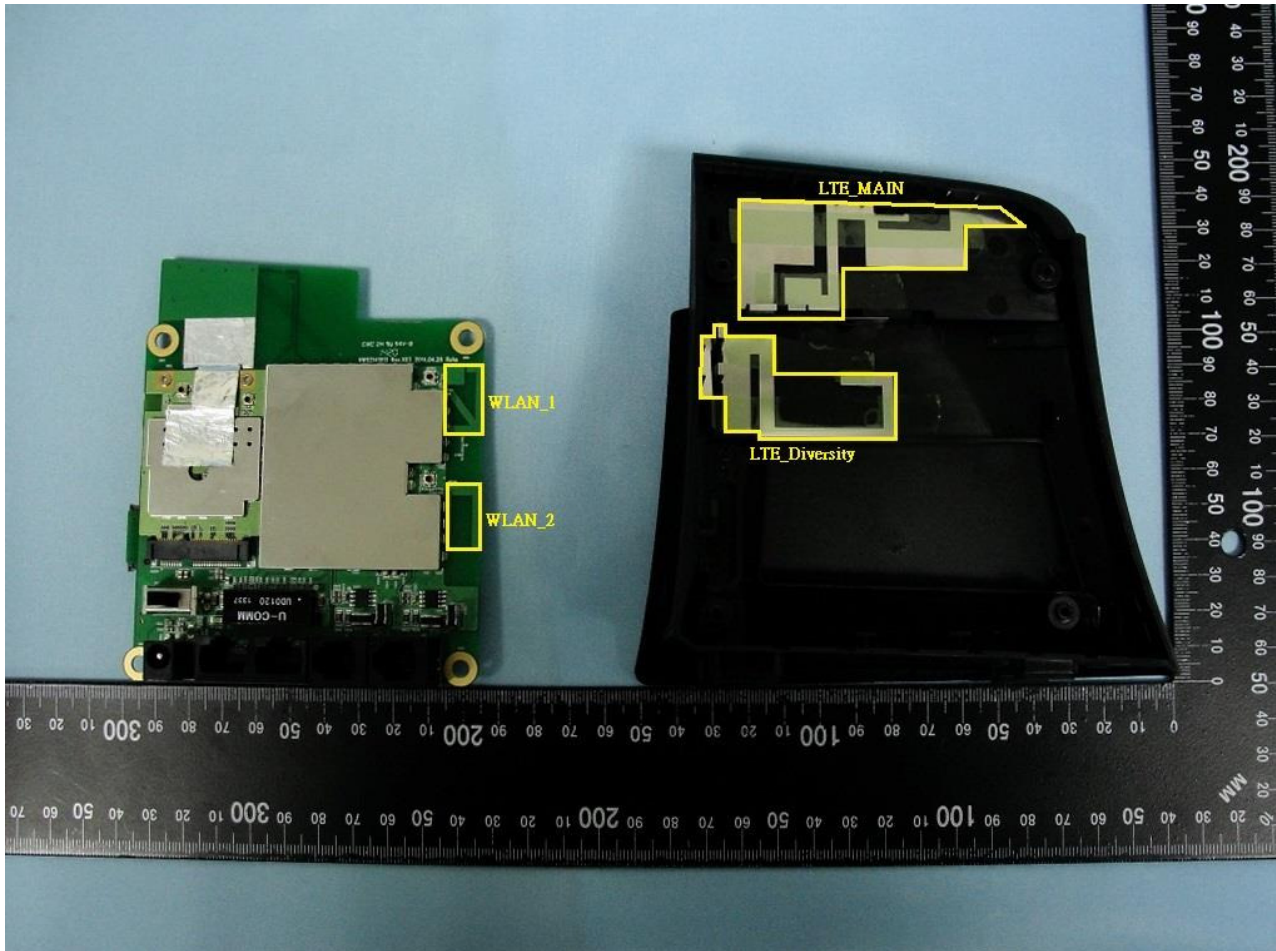

### 3. Internal Photograph of EUT

Brand Name: BandLuxe / Model Name: R565

Brand Name: BandLuxe / Model Name: R565

Brand Name: BandLuxe / Model Name: R565

Brand Name: BandLuxe / Model Name: R565

Brand Name: BandLuxe / Model Name: R565

Brand Name: BandLuxe / Model Name: R565

Brand Name: BandLuxe / Model Name: R565

Brand Name: BandLuxe / Model Name: R565

**Brand Name: BandLuxe / Model Name: R565**

Brand Name: BandLuxe / Model Name: R565

Brand Name: BandLuxe / Model Name: R565