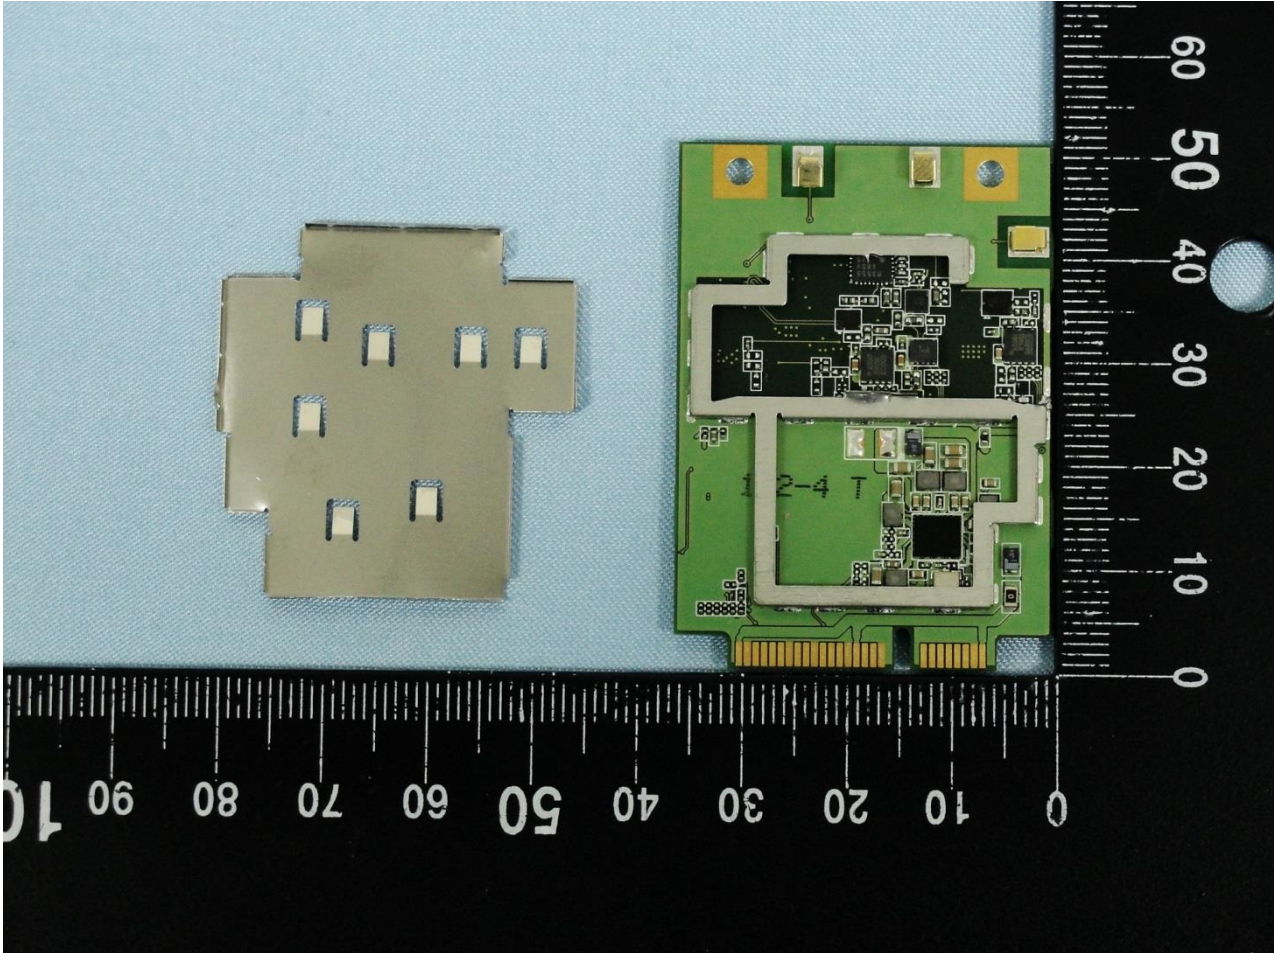

WWAN Module

Brand Name: BandLuxe / Model Name: R565

Brand Name: BandLuxe / Model Name: R565

Brand Name: BandLuxe / Model Name: R565

Brand Name: BandLuxe / Model Name: R565

Brand Name: BandLuxe / Model Name: R565