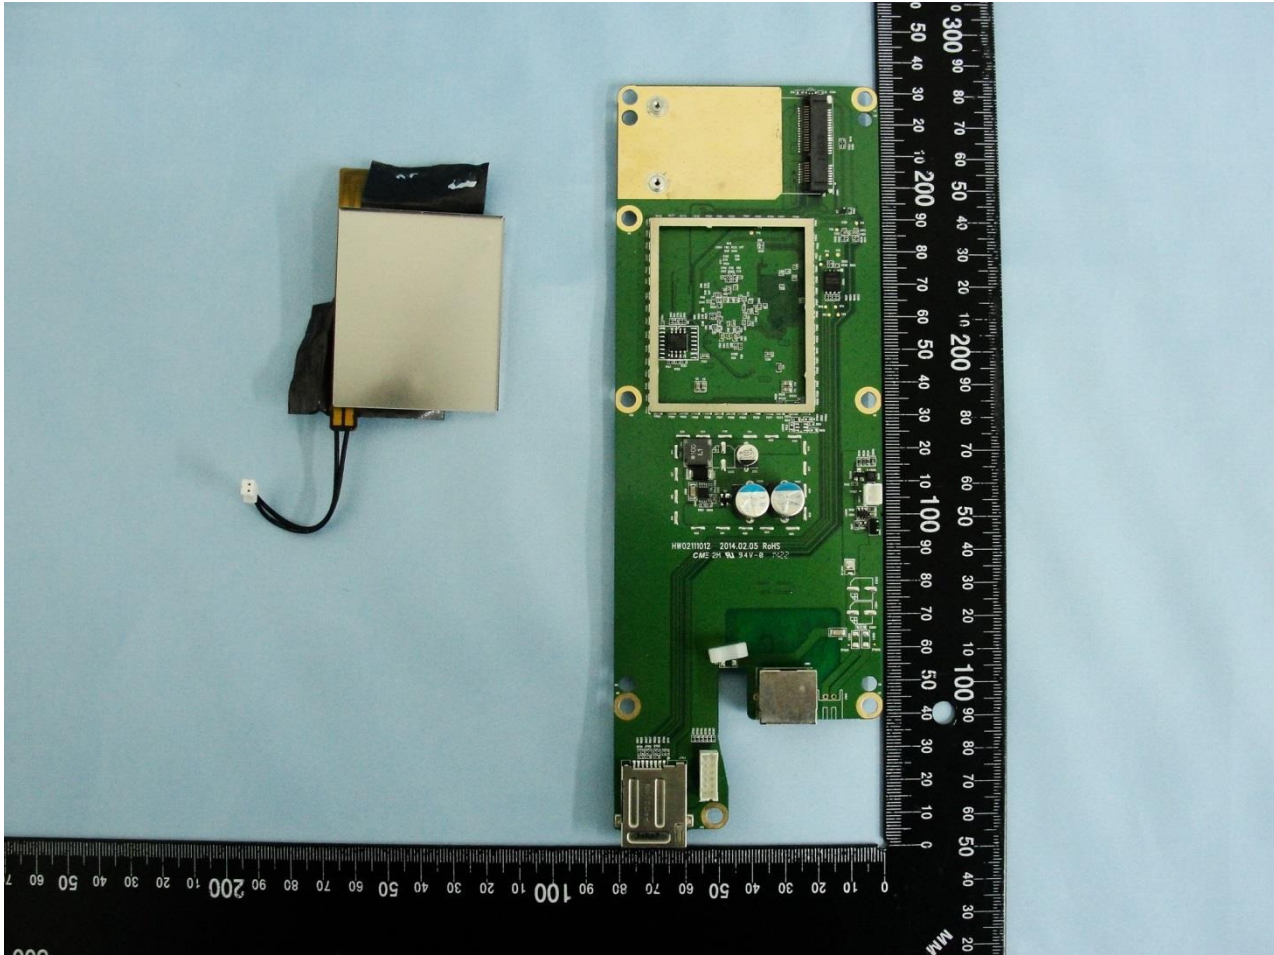

3. Internal Photograph of EUT

Brand Name: BandLuxe / Model Name: E5812P

Brand Name: BandLuxe / Model Name: E5812P

Brand Name: BandLuxe / Model Name: E5812P

Brand Name: BandLuxe / Model Name: E5812P

Brand Name: BandLuxe / Model Name: E5812P

Brand Name: BandLuxe / Model Name: E5812P

Brand Name: BandLuxe / Model Name: E5812P

Brand Name: BandLuxe / Model Name: E5812P

Brand Name: BandLuxe / Model Name: E5812P

Brand Name: BandLuxe / Model Name: E5812P