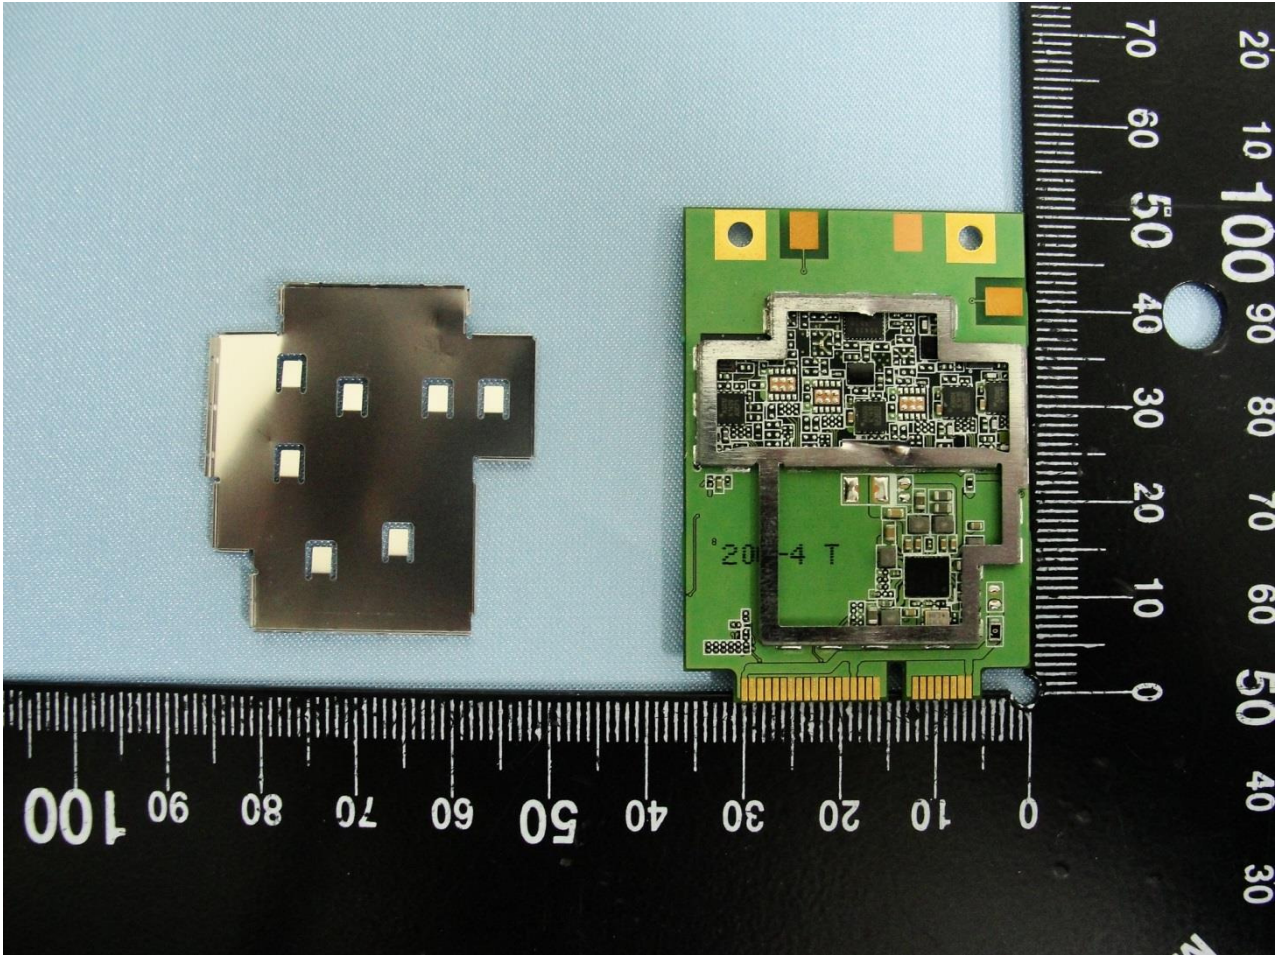

WWAN Module

Brand Name: BandLuxe / Model Name: E5812P

Brand Name: BandLuxe / Model Name: E5812P

Brand Name: BandLuxe / Model Name: E5812P

Brand Name: BandLuxe / Model Name: E5812P

Brand Name: BandLuxe / Model Name: E5812P