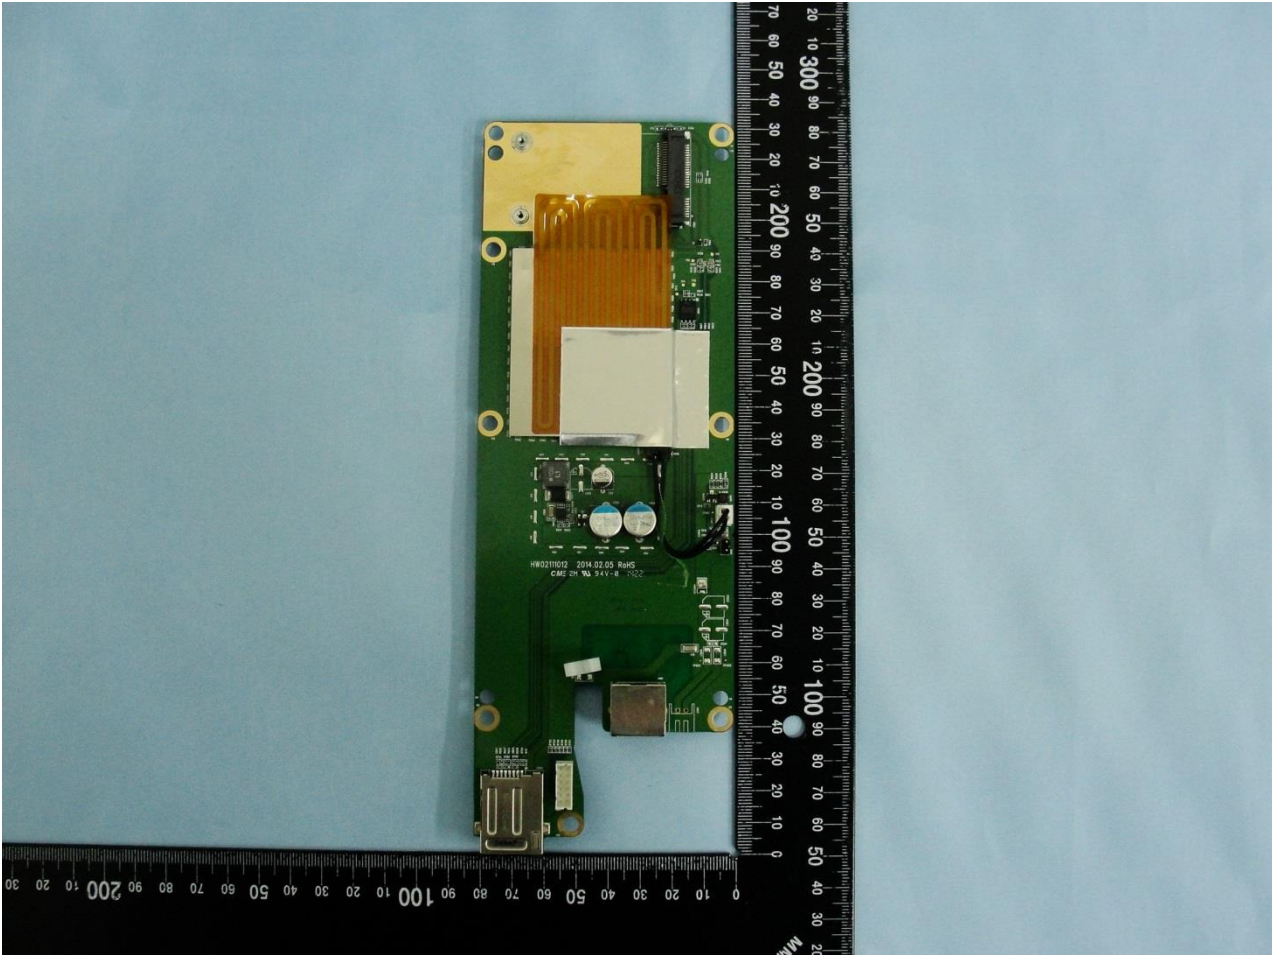

3. Internal Photograph of EUT

Brand Name: BandLuxe / Model Name: E5812P

Brand Name: BandLuxe / Model Name: E5812P

Brand Name: BandLuxe / Model Name: E5812P

Brand Name: BandLuxe / Model Name: E5812P

Brand Name: BandLuxe / Model Name: E5812P

Brand Name: BandLuxe / Model Name: E5812P

Brand Name: BandLuxe / Model Name: E5812P

Brand Name: BandLuxe / Model Name: E5812P

Brand Name: BandLuxe / Model Name: E5812P

Brand Name: BandLuxe / Model Name: E5812P