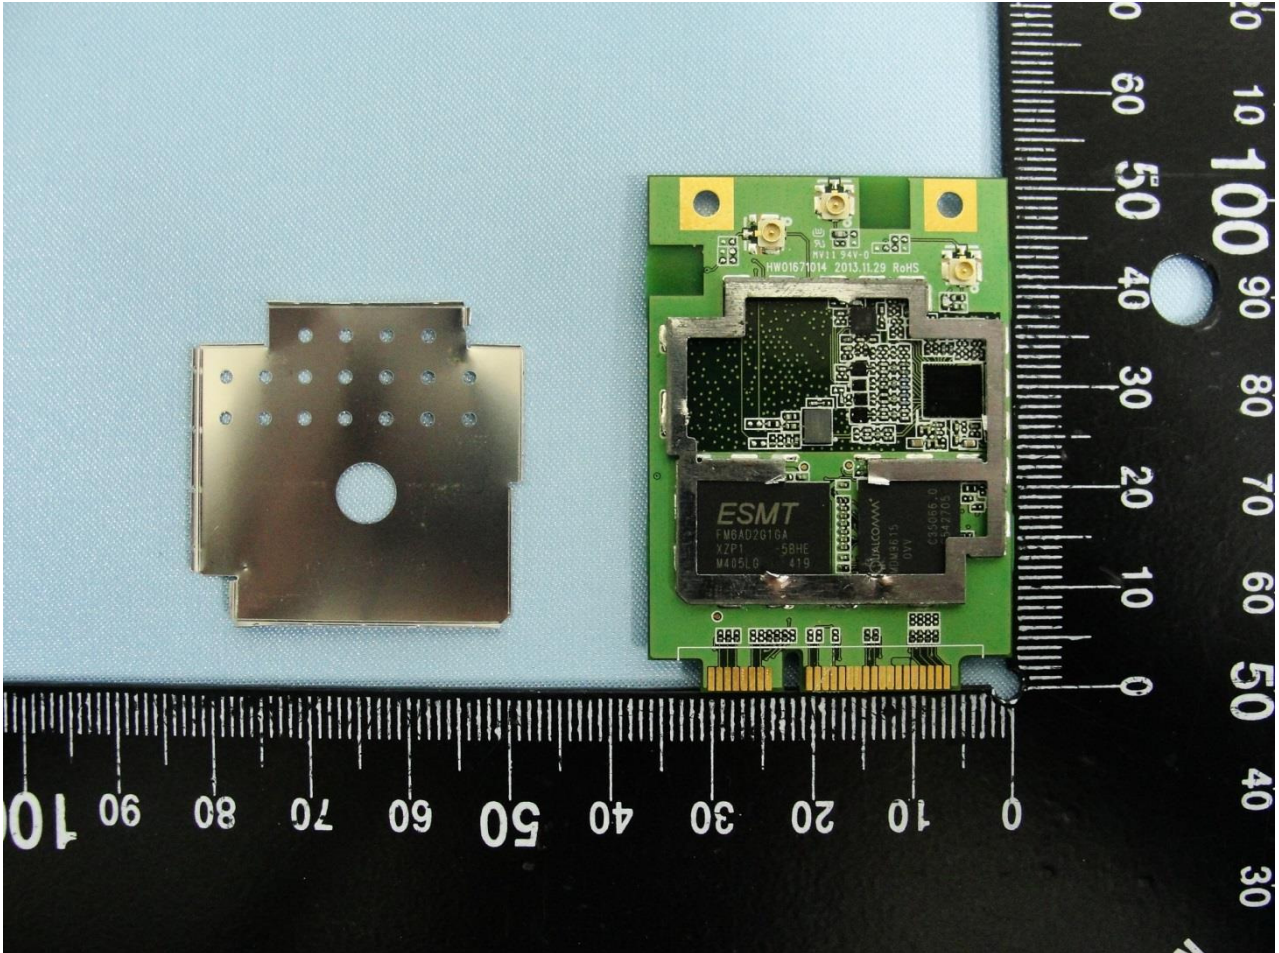

Brand Name: BandLuxe / Model Name: E5812P

Brand Name: BandLuxe / Model Name: E5812P

Brand Name: BandLuxe / Model Name: E5812P

Brand Name: BandLuxe / Model Name: E5812P

Brand Name: BandLuxe / Model Name: E5812P

WWAN Module

Brand Name: BandLuxe / Model Name: E5812P

Brand Name: BandLuxe / Model Name: E5812P

Brand Name: BandLuxe / Model Name: E5812P

Brand Name: BandLuxe / Model Name: E5812P

Brand Name: BandLuxe / Model Name: E5812P