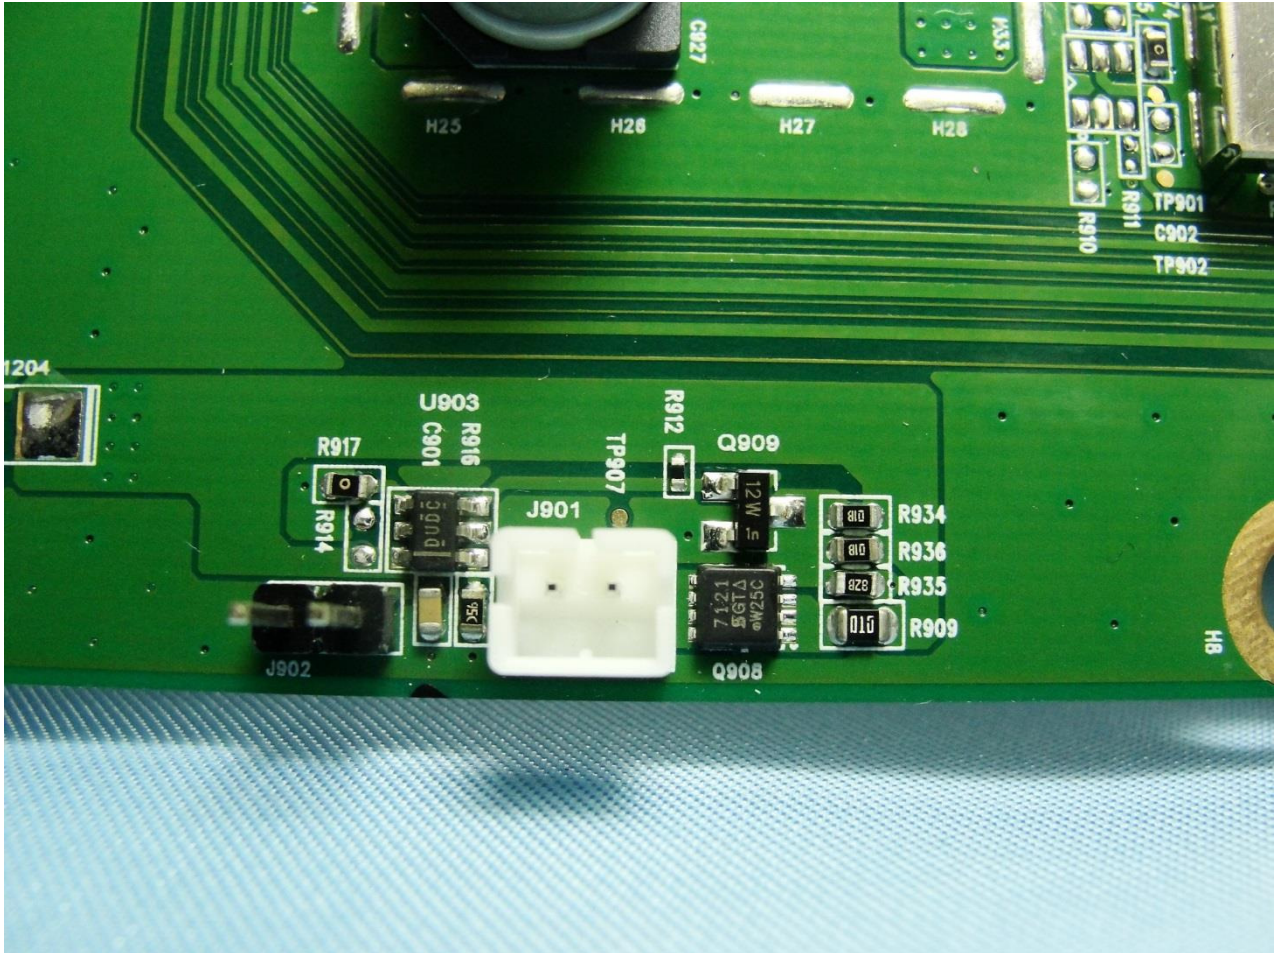

3. Internal Photograph of EUT

Brand Name: BandLuxe / Model Name: E5812P

Brand Name: BandLuxe / Model Name: E5812P

Brand Name: BandLuxe / Model Name: E5812P

Brand Name: BandLuxe / Model Name: E5812P

Brand Name: BandLuxe / Model Name: E5812P

Brand Name: BandLuxe / Model Name: E5812P

Brand Name: BandLuxe / Model Name: E5812P

Brand Name: BandLuxe / Model Name: E5812P

Brand Name: BandLuxe / Model Name: E5812P

Brand Name: BandLuxe / Model Name: E5812P