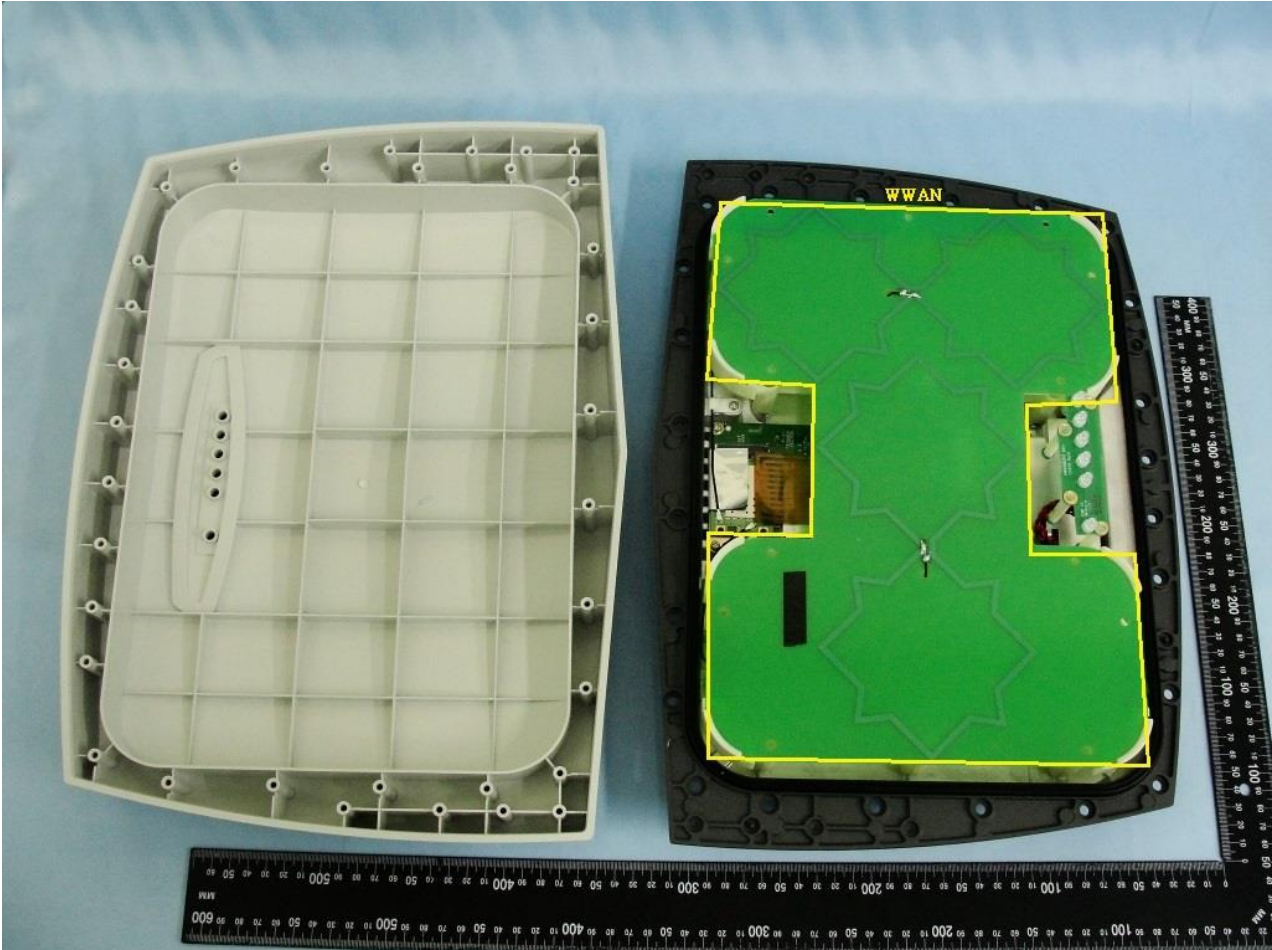

3. Internal Photograph of EUT

Brand Name: BandLuxe / Model Name: E5812P

Brand Name: BandLuxe / Model Name: E5812P

Brand Name: BandLuxe / Model Name: E5812P

Brand Name: BandLuxe / Model Name: E5812P

Brand Name: BandLuxe / Model Name: E5812P

Brand Name: BandLuxe / Model Name: E5812P

Brand Name: BandLuxe / Model Name: E5812P

Brand Name: BandLuxe / Model Name: E5812P

Brand Name: BandLuxe / Model Name: E5812P

Brand Name: BandLuxe / Model Name: E5812P