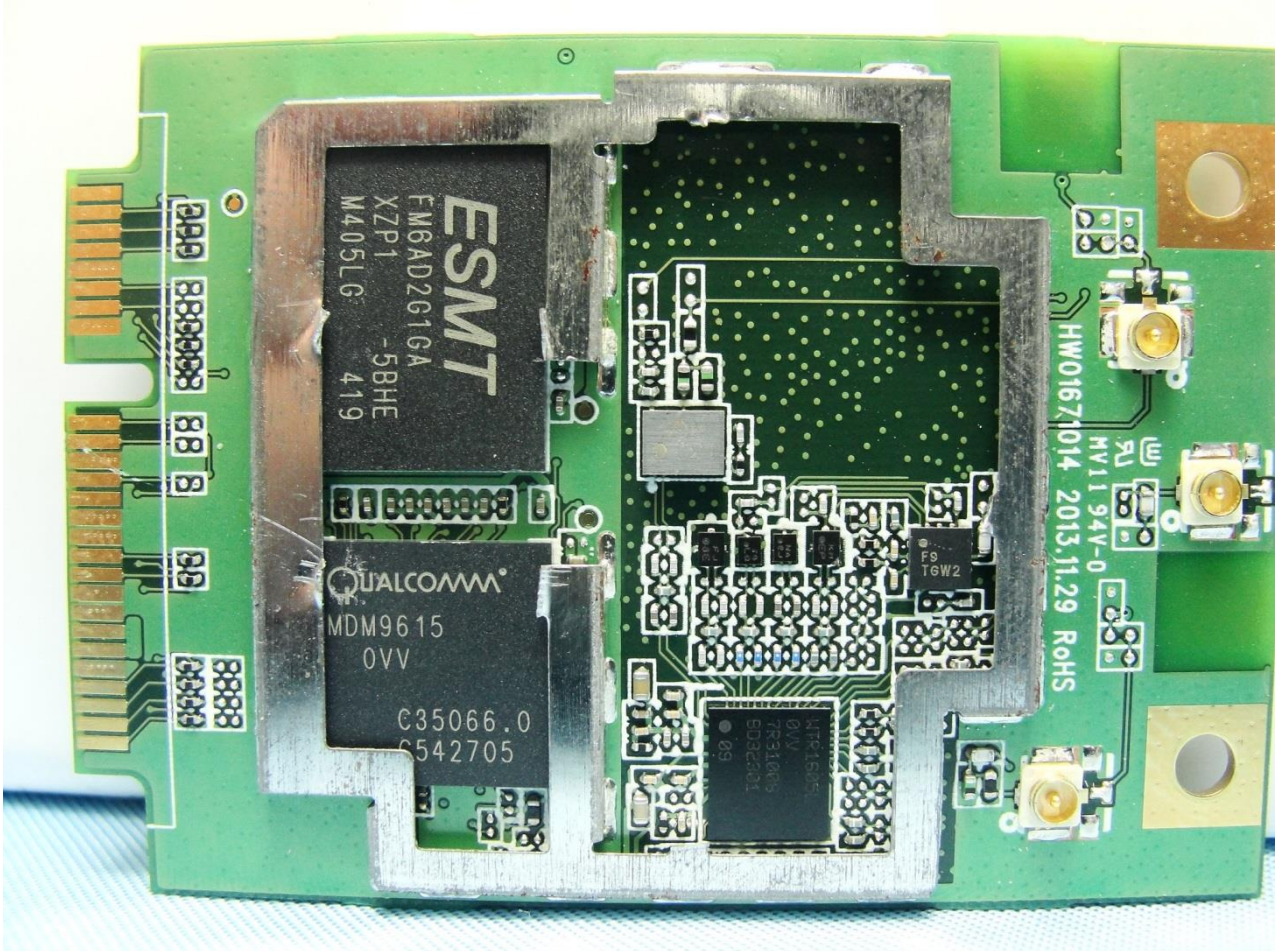

3. Internal Photograph of EUT

Brand Name: BandLuxe / Model Name: E5812P

Brand Name: BandLuxe / Model Name: E5812P

Brand Name: BandLuxe / Model Name: E5812P

Brand Name: BandLuxe / Model Name: E5812P

Brand Name: BandLuxe / Model Name: E5812P

Brand Name: BandLuxe / Model Name: E5812P

Brand Name: BandLuxe / Model Name: E5812P

Brand Name: BandLuxe / Model Name: E5812P

Brand Name: BandLuxe / Model Name: E5812P

Brand Name: BandLuxe / Model Name: E5812P

WWAN Module

Brand Name: BandLuxe / Model Name: E5812P

Brand Name: BandLuxe / Model Name: E5812P

Brand Name: BandLuxe / Model Name: E5812P

Brand Name: BandLuxe / Model Name: E5812P

Brand Name: BandLuxe / Model Name: E5812P