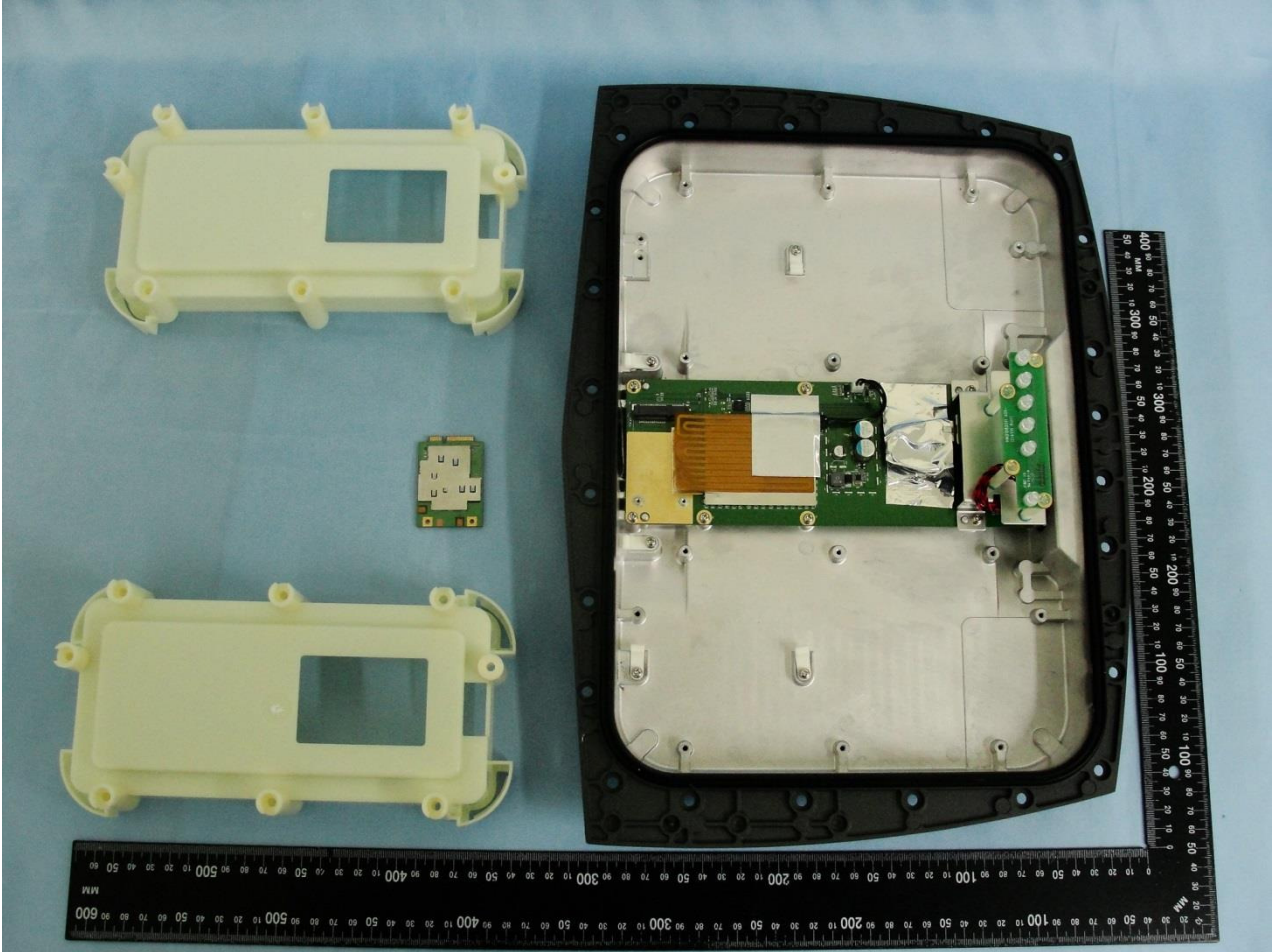

3. Internal Photograph of EUT

Brand Name: BandLuxe / Model Name: E5812P

Brand Name: BandLuxe / Model Name: E5812P

Brand Name: BandLuxe / Model Name: E5812P

Brand Name: BandLuxe / Model Name: E5812P

Brand Name: BandLuxe / Model Name: E5812P

Brand Name: BandLuxe / Model Name: E5812P

Brand Name: BandLuxe / Model Name: E5812P

Brand Name: BandLuxe / Model Name: E5812P

Brand Name: BandLuxe / Model Name: E5812P

Brand Name: BandLuxe / Model Name: E5812P