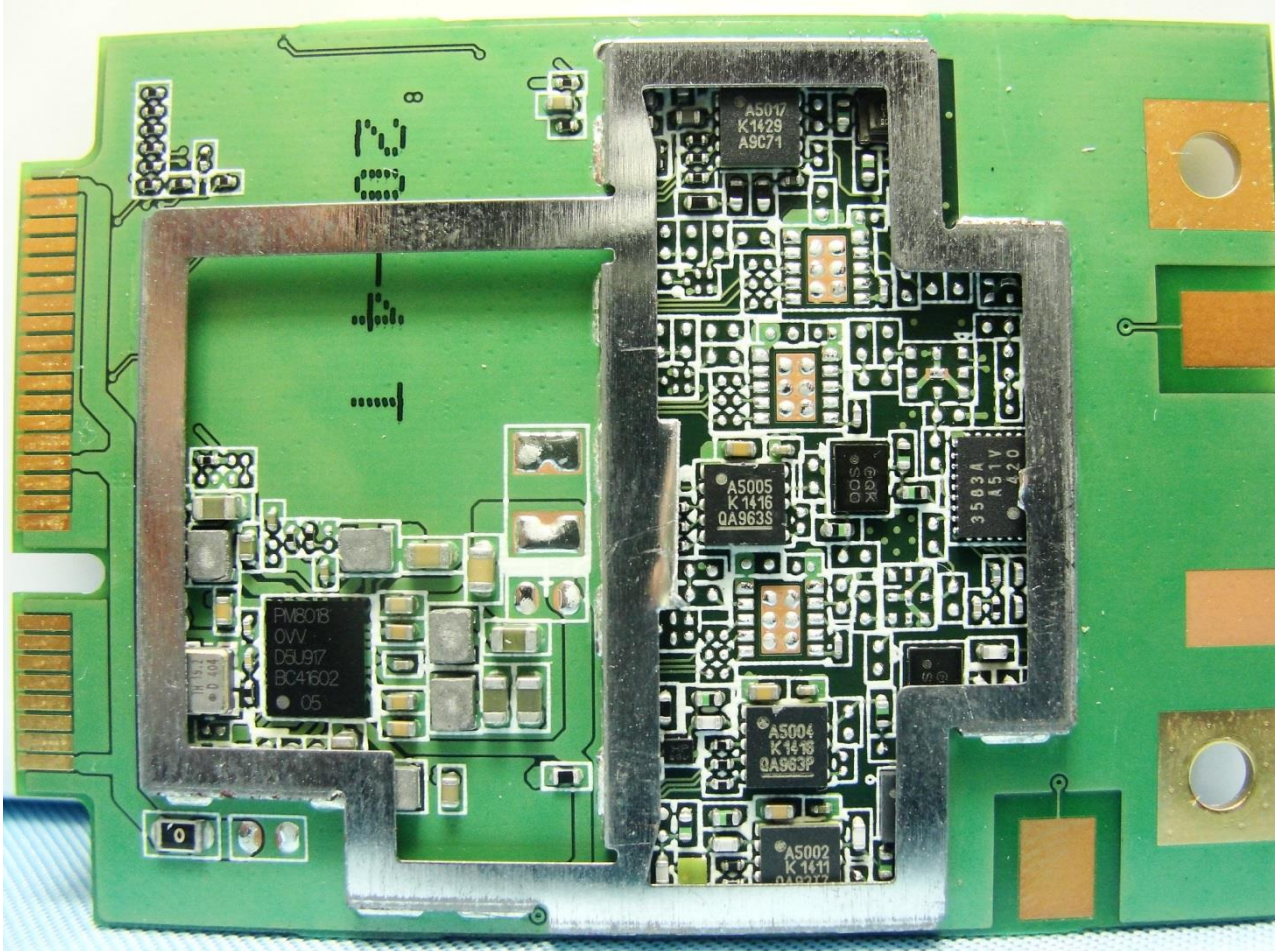

Brand Name: BandLuxe / Model Name: E5812P

Brand Name: BandLuxe / Model Name: E5812P

Brand Name: BandLuxe / Model Name: E5812P

Brand Name: BandLuxe / Model Name: E5812P

Brand Name: BandLuxe / Model Name: E5812P

WWAN Module

Brand Name: BandLuxe / Model Name: E5812P

Brand Name: BandLuxe / Model Name: E5812P

Brand Name: BandLuxe / Model Name: E5812P

Brand Name: BandLuxe / Model Name: E5812P

Brand Name: BandLuxe / Model Name: E5812P

Brand Name: BandLuxe / Model Name: E5812P

Brand Name: BandLuxe / Model Name: E5812P

WWAN Antenna

Brand Name: BandLuxe / Model Name: E5812P