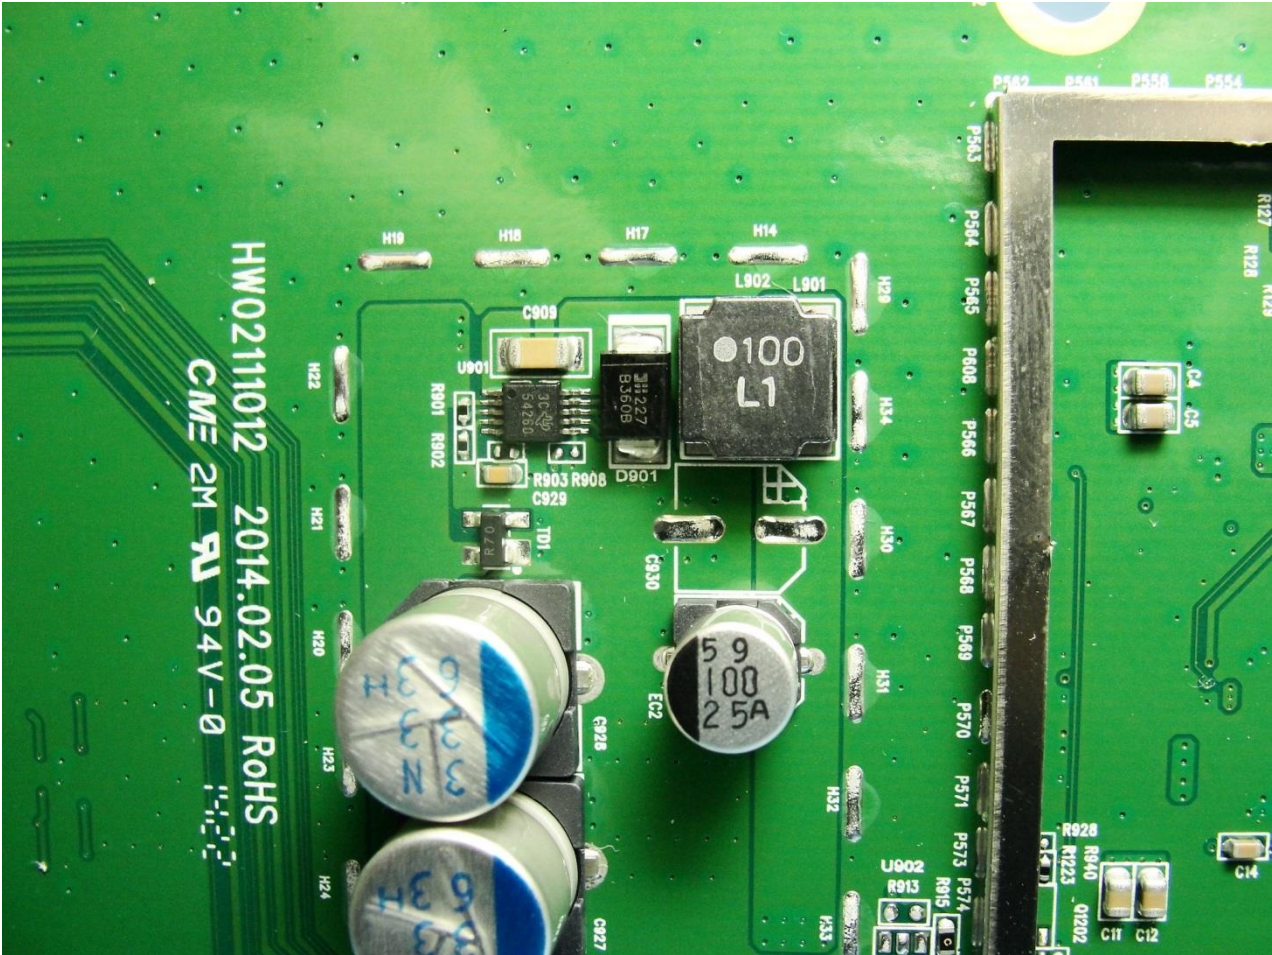

3. Internal Photograph of EUT

Brand Name: BandLuxe / Model Name: E5812P

Brand Name: BandLuxe / Model Name: E5812P

Brand Name: BandLuxe / Model Name: E5812P

Brand Name: BandLuxe / Model Name: E5812P

Brand Name: BandLuxe / Model Name: E5812P

Brand Name: BandLuxe / Model Name: E5812P

Brand Name: BandLuxe / Model Name: E5812P

Brand Name: BandLuxe / Model Name: E5812P

Brand Name: BandLuxe / Model Name: E5812P

Brand Name: BandLuxe / Model Name: E5812P