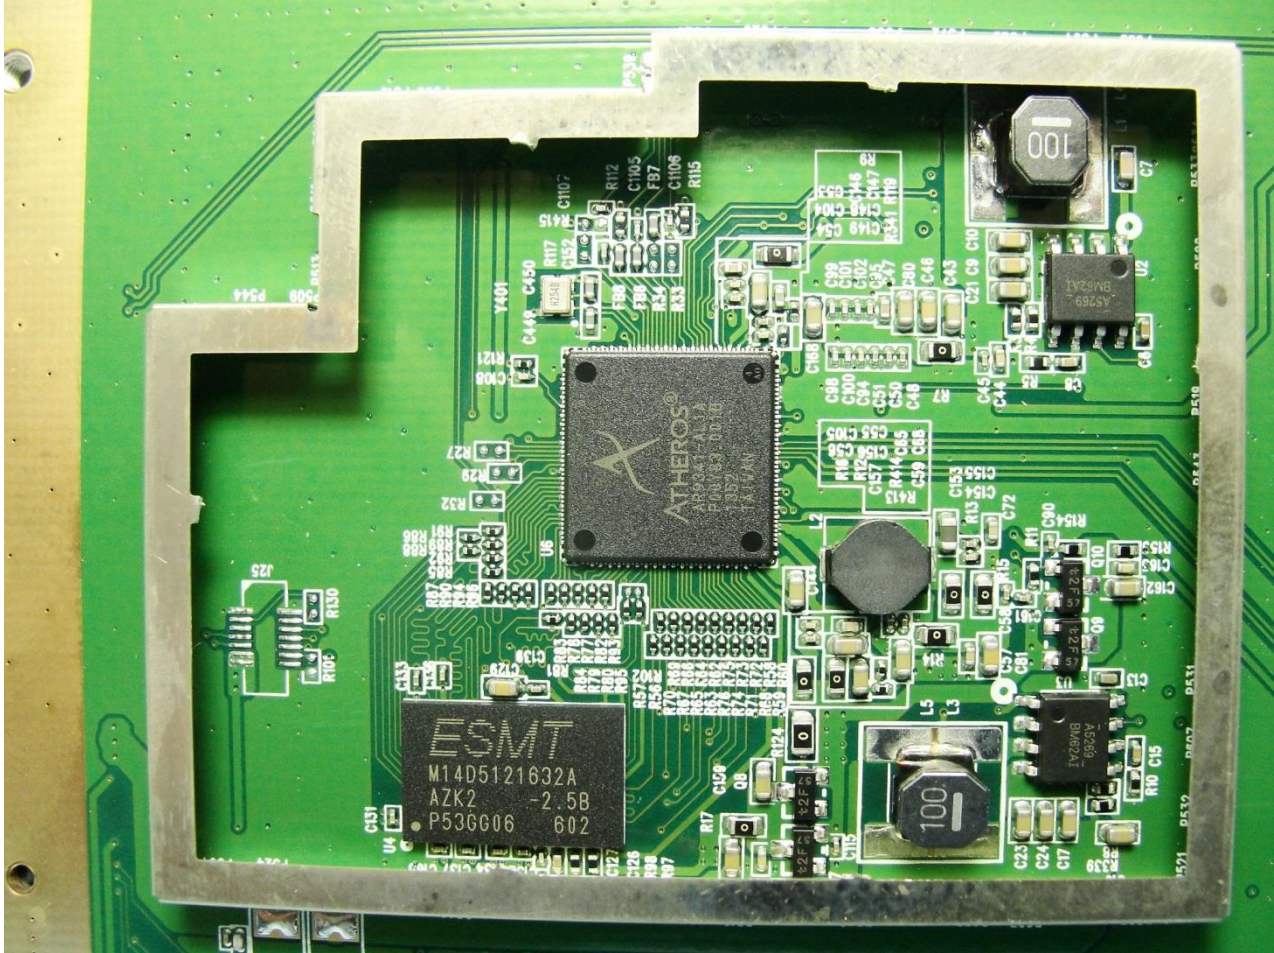

Brand Name: BandLuxe / Model Name: E5812P

Brand Name: BandLuxe / Model Name: E5812P

Brand Name: BandLuxe / Model Name: E5812P

Brand Name: BandLuxe / Model Name: E5812P

Brand Name: BandLuxe / Model Name: E5812P

WWAN Module

Brand Name: BandLuxe / Model Name: E5812P

Brand Name: BandLuxe / Model Name: E5812P

Brand Name: BandLuxe / Model Name: E5812P

Brand Name: BandLuxe / Model Name: E5812P

Brand Name: BandLuxe / Model Name: E5812P