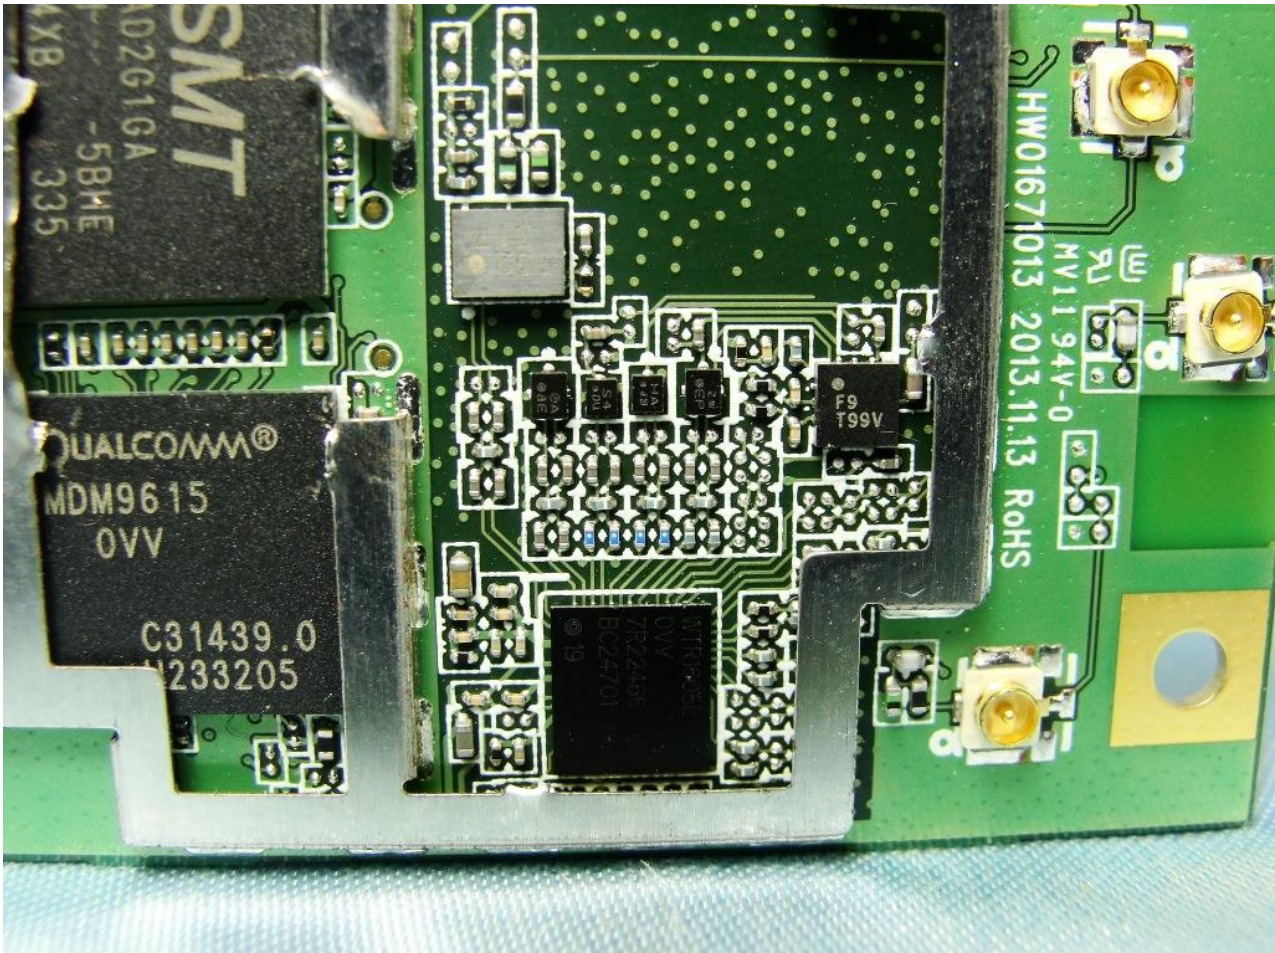

2. Internal Photograph of EUT

Brand Name: BandLuxe / Model Name: M535U

Brand Name: BandLuxe / Model Name: M535U

Brand Name: BandLuxe / Model Name: M535U

Brand Name: BandLuxe / Model Name: M535U

Brand Name: BandLuxe / Model Name: M535U

Brand Name: BandLuxe / Model Name: M535U

Brand Name: BandLuxe / Model Name: M535U

Brand Name: BandLuxe / Model Name: M535U