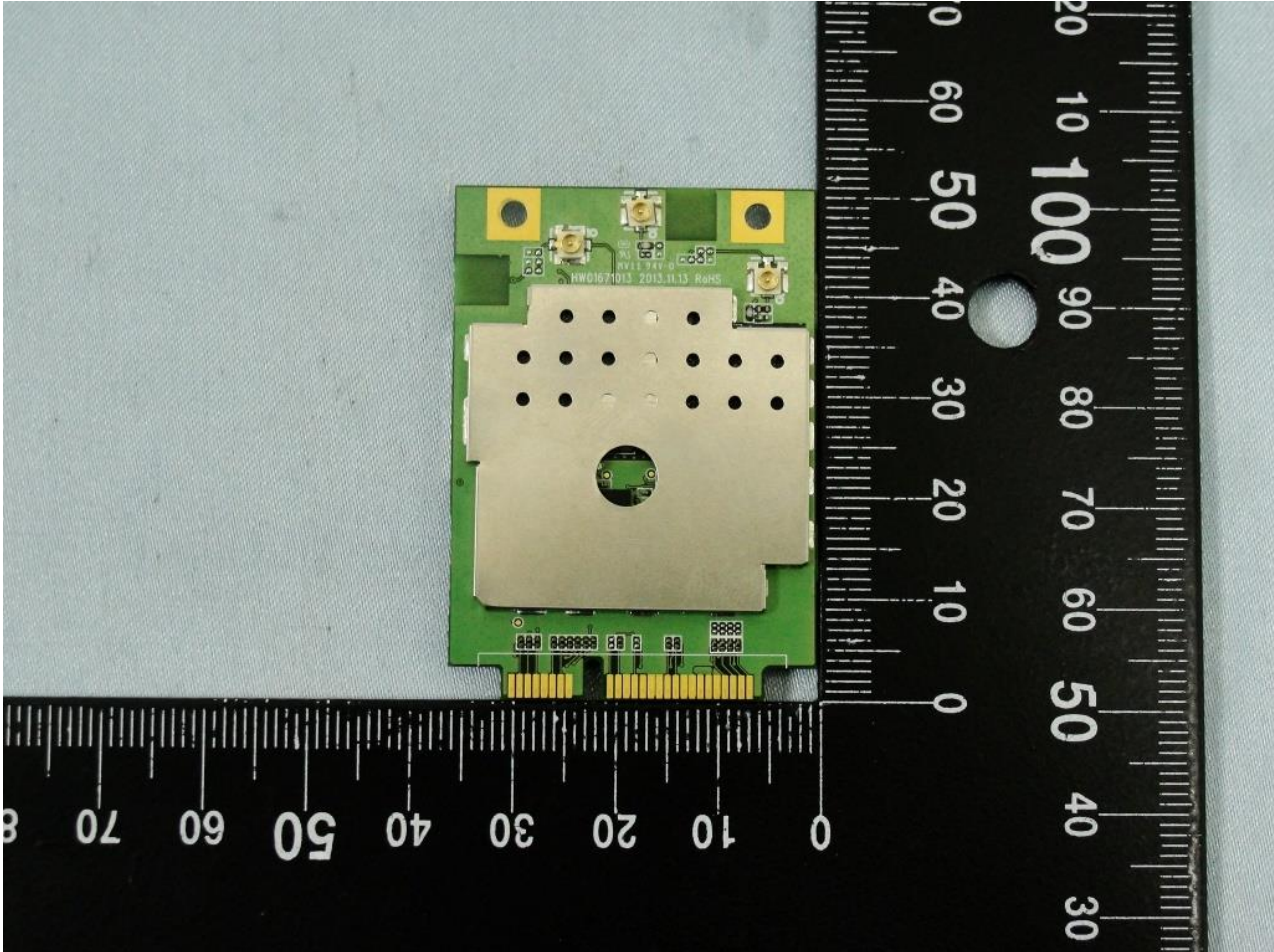

1. External Photograph of EUT

Brand Name: BandLuxe / Model Name: M535U

Brand Name: BandLuxe / Model Name: M535U