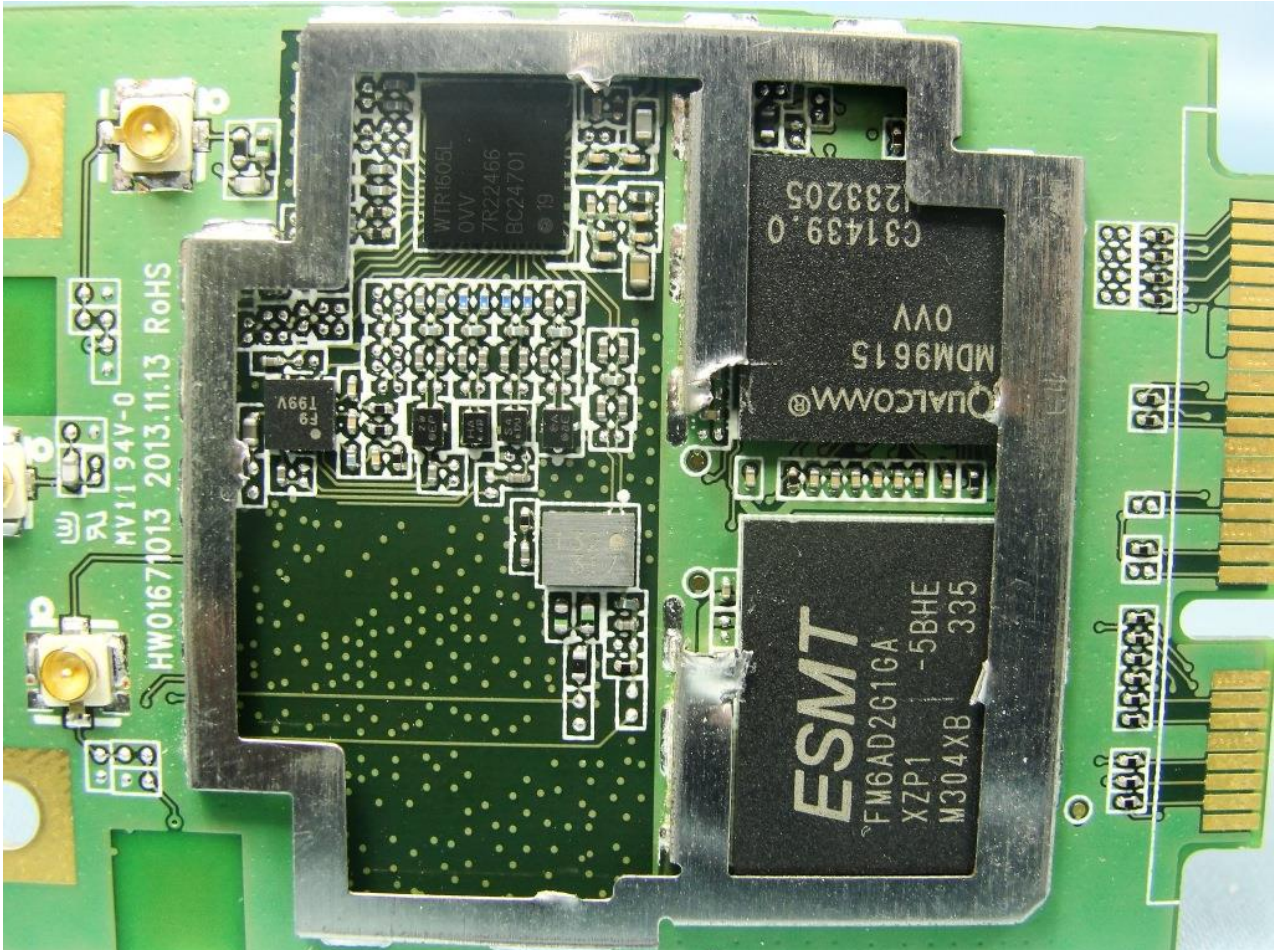

Brand Name: BandLuxe / Model Name: K535U