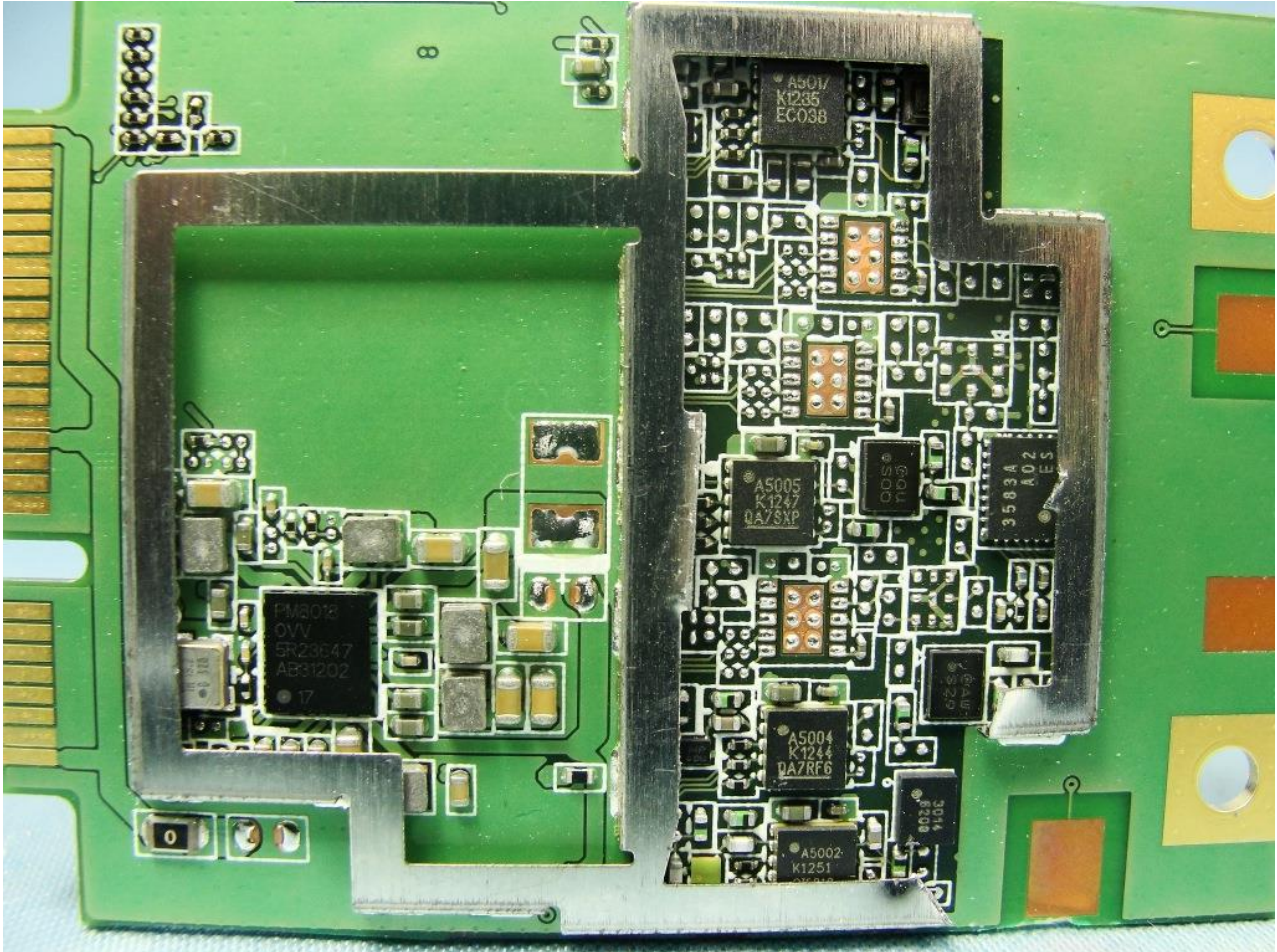

3. Internal Photograph of EUT

Brand Name: BandLuxe / Model Name: K535U

Brand Name: BandLuxe / Model Name: K535U

Brand Name: BandLuxe / Model Name: K535U

Brand Name: BandLuxe / Model Name: K535U

Brand Name: BandLuxe / Model Name: K535U

Brand Name: BandLuxe / Model Name: K535U

Brand Name: BandLuxe / Model Name: K535U

Brand Name: BandLuxe / Model Name: K535U

Brand Name: BandLuxe / Model Name: K535U

Brand Name: BandLuxe / Model Name: K535U

WWAN Module

Brand Name: BandLuxe / Model Name: K535U

Brand Name: BandLuxe / Model Name: K535U

Brand Name: BandLuxe / Model Name: K535U

Brand Name: BandLuxe / Model Name: K535U

Brand Name: BandLuxe / Model Name: K535U