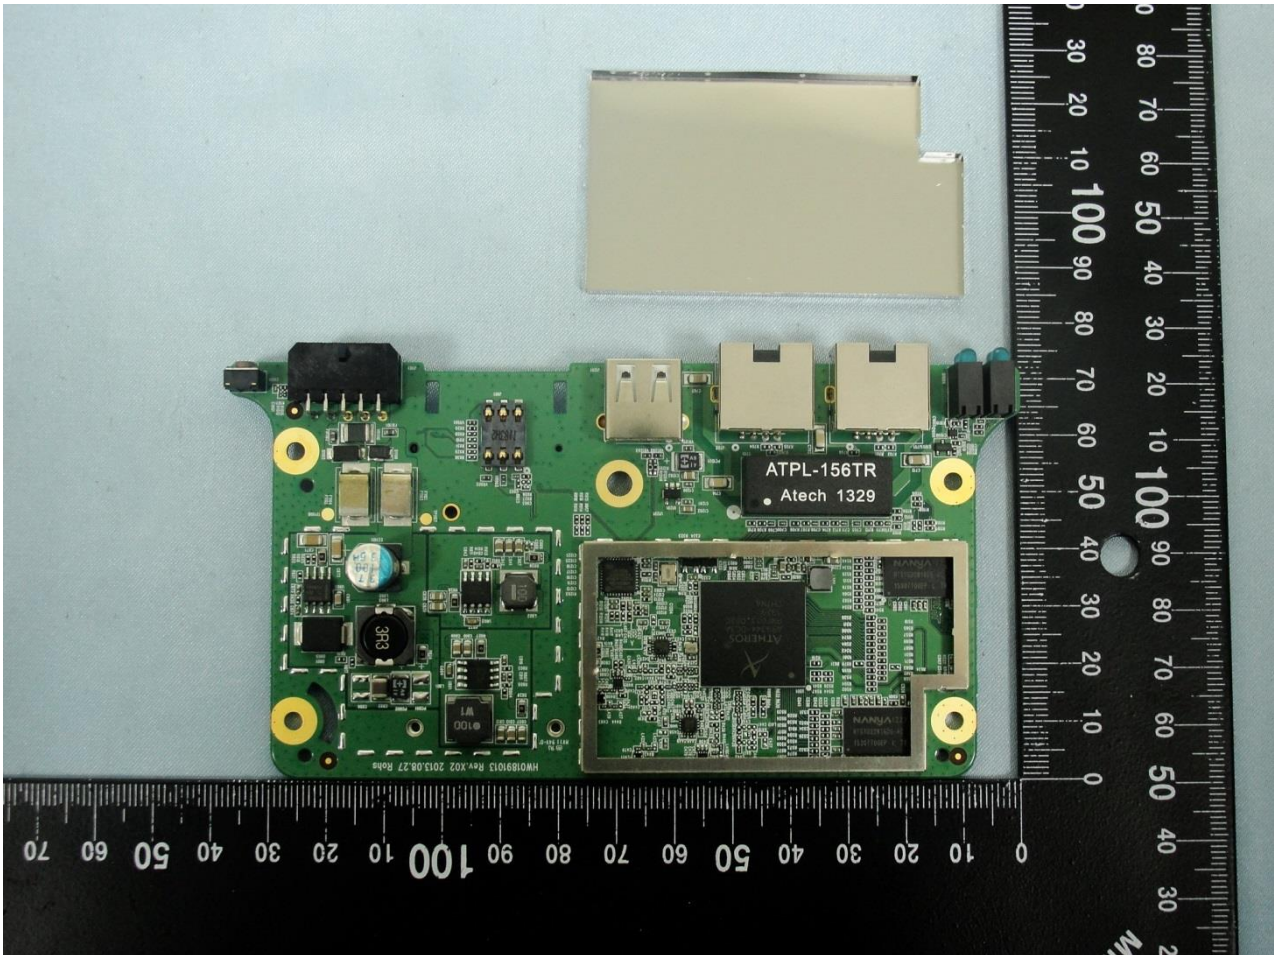

3. Internal Photograph of EUT

Brand Name: BandLuxe / Model Name: K535U

Brand Name: BandLuxe / Model Name: K535U

Brand Name: BandLuxe / Model Name: K535U

Brand Name: BandLuxe / Model Name: K535U

Brand Name: BandLuxe / Model Name: K535U

Brand Name: BandLuxe / Model Name: K535U

Brand Name: BandLuxe / Model Name: K535U

Brand Name: BandLuxe / Model Name: K535U

Brand Name: BandLuxe / Model Name: K535U

Brand Name: BandLuxe / Model Name: K535U