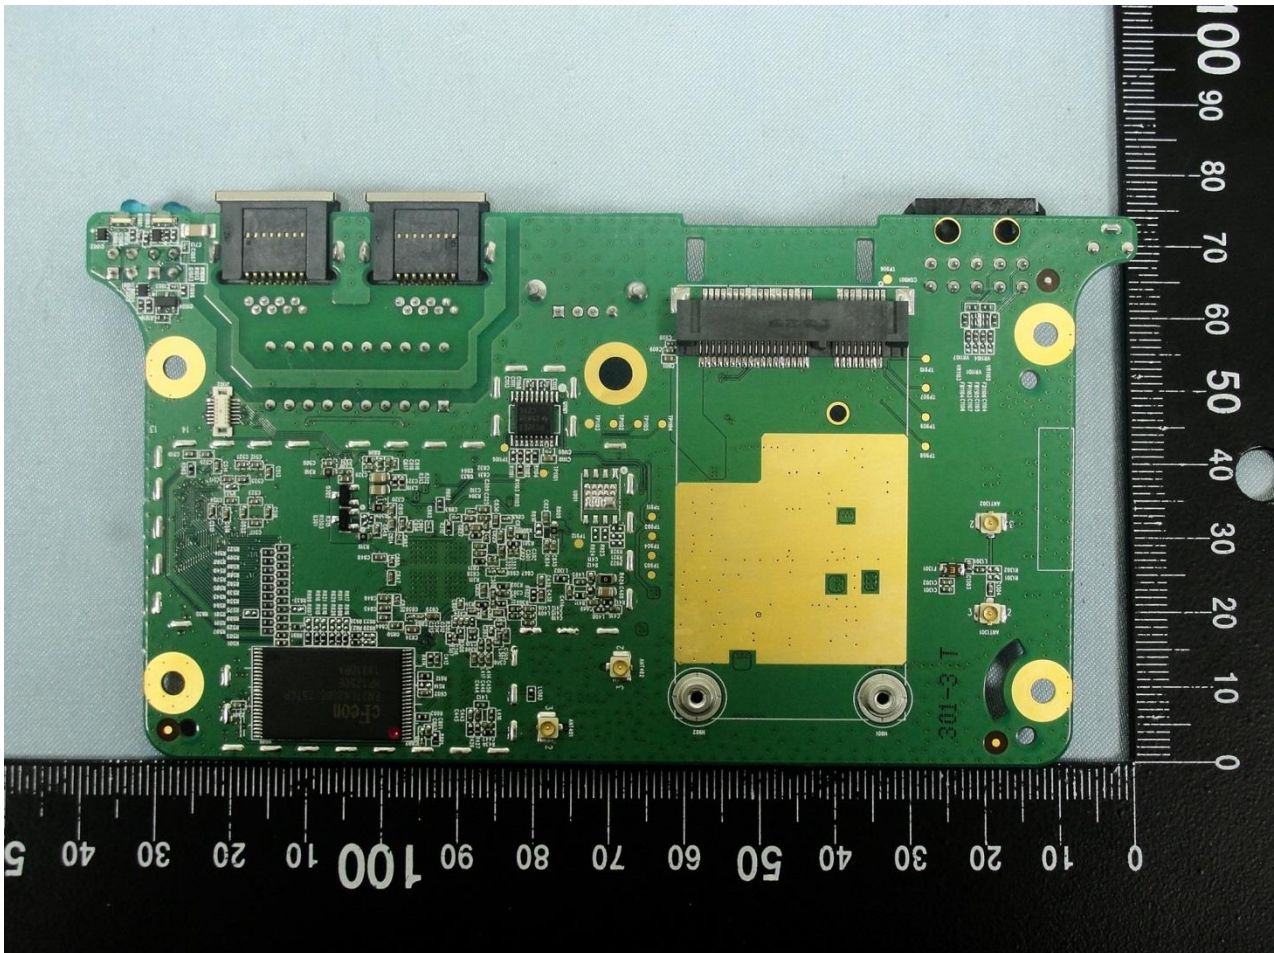

3. Internal Photograph of EUT

Brand Name: BandLuxe / Model Name: K535U

Brand Name: BandLuxe / Model Name: K535U

Brand Name: BandLuxe / Model Name: K535U

Brand Name: BandLuxe / Model Name: K535U

Brand Name: BandLuxe / Model Name: K535U

Brand Name: BandLuxe / Model Name: K535U

Brand Name: BandLuxe / Model Name: K535U

Brand Name: BandLuxe / Model Name: K535U

Brand Name: BandLuxe / Model Name: K535U

Brand Name: BandLuxe / Model Name: K535U