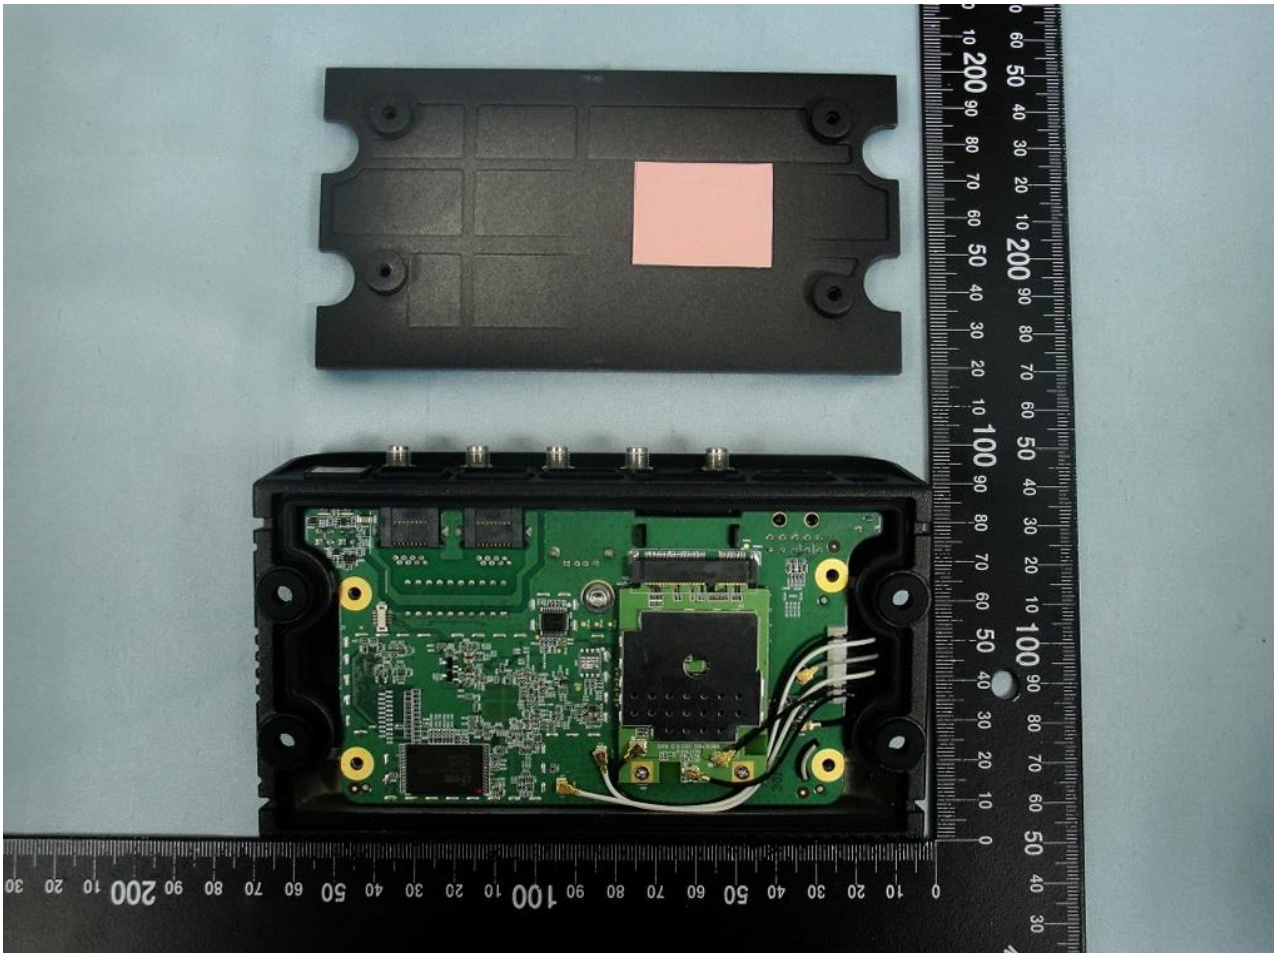

3. Internal Photograph of EUT

Brand Name: BandLuxe / Model Name: K535U

Brand Name: BandLuxe / Model Name: K535U

Brand Name: BandLuxe / Model Name: K535U

Brand Name: BandLuxe / Model Name: K535U

Brand Name: BandLuxe / Model Name: K535U

Brand Name: BandLuxe / Model Name: K535U

Brand Name: BandLuxe / Model Name: K535U

Brand Name: BandLuxe / Model Name: K535U

Brand Name: BandLuxe / Model Name: K535U

Brand Name: BandLuxe / Model Name: K535U