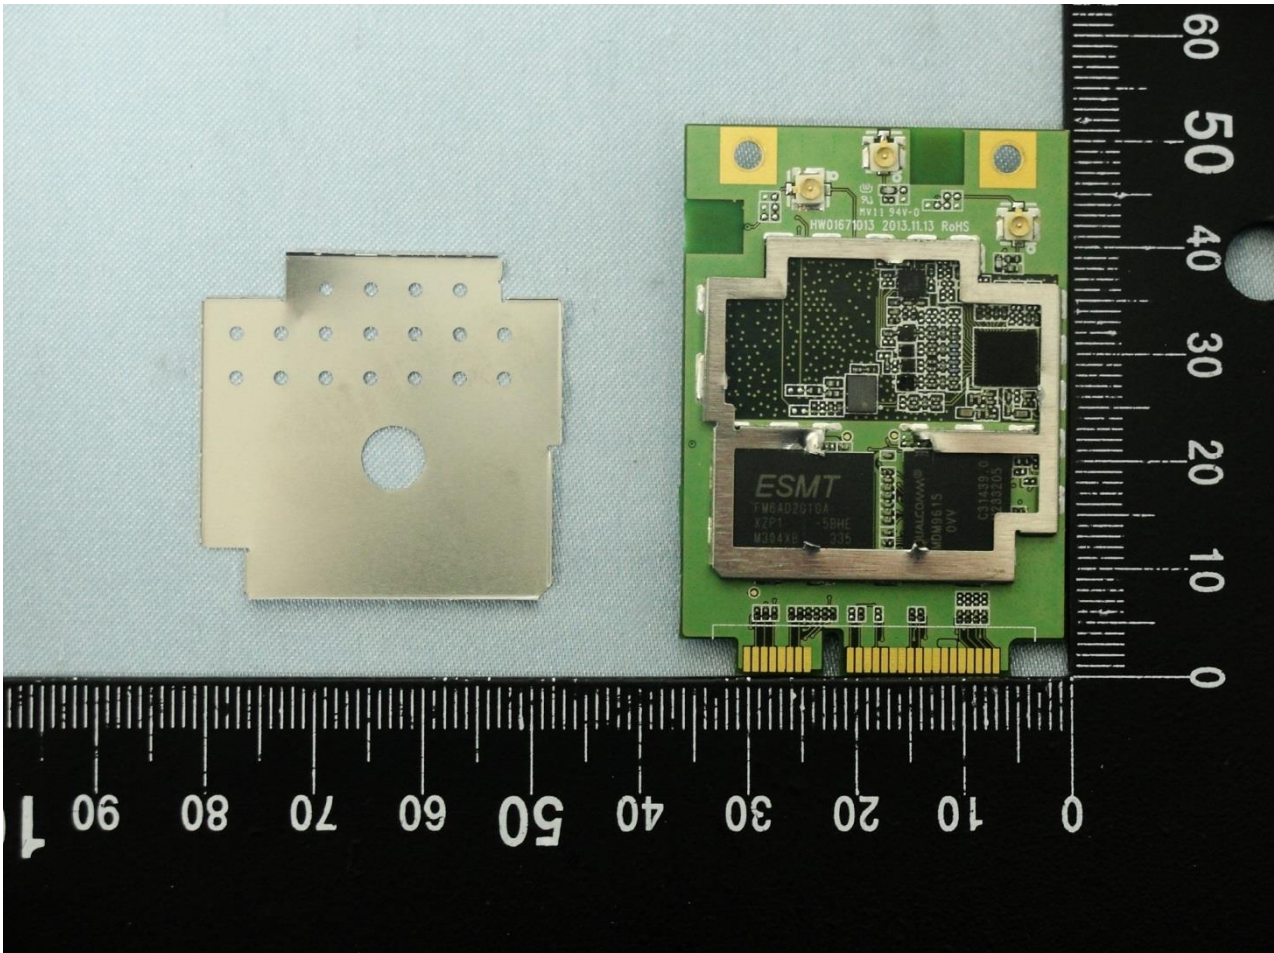

Brand Name: BandLuxe / Model Name: K535U