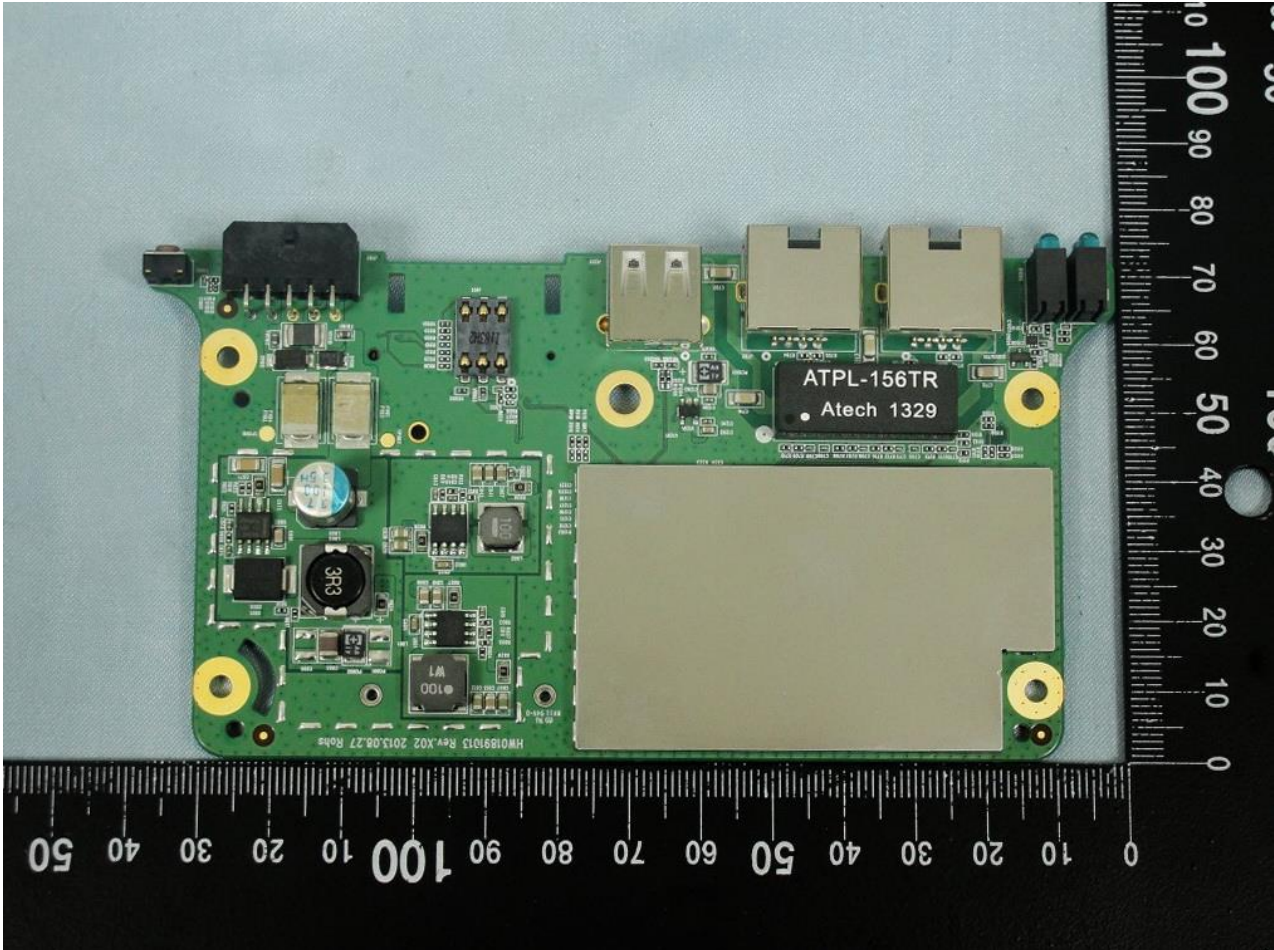

3. Internal Photograph of EUT

Brand Name: BandLuxe / Model Name: K535U

Brand Name: BandLuxe / Model Name: K535U

Brand Name: BandLuxe / Model Name: K535U

Brand Name: BandLuxe / Model Name: K535U

Brand Name: BandLuxe / Model Name: K535U

Brand Name: BandLuxe / Model Name: K535U

Brand Name: BandLuxe / Model Name: K535U

Brand Name: BandLuxe / Model Name: K535U

Brand Name: BandLuxe / Model Name: K535U

Brand Name: BandLuxe / Model Name: K535U