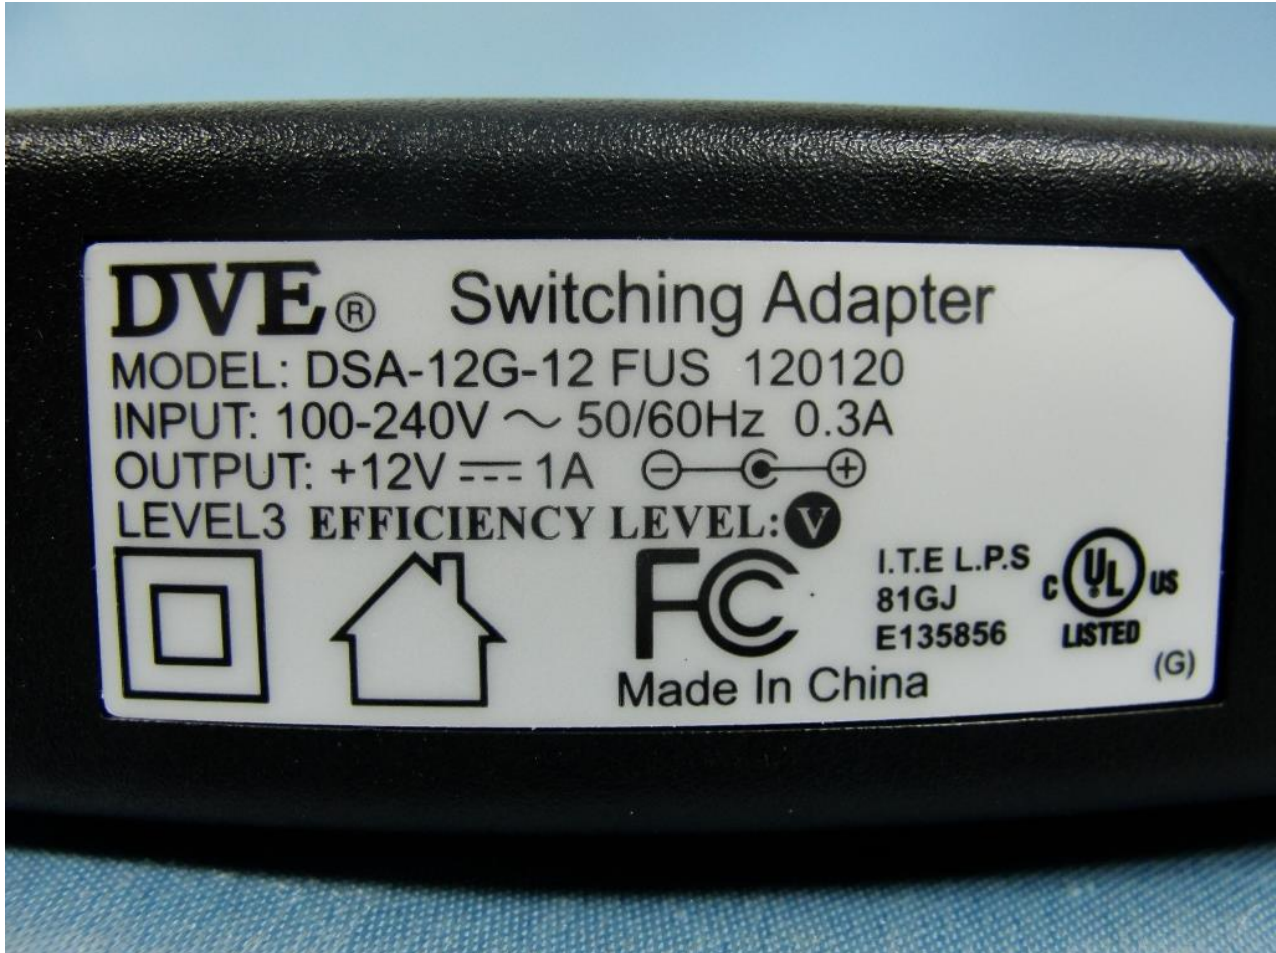

<b>Specification of Accessory</b>		
<b>AC Adapter</b>	<b>Brand Name</b>	DVE
	<b>Model Name</b>	DSA-12G-12 FUS 120120
<b>WWAN Module</b>	<b>Brand Name</b>	Bandrich
	<b>Model Name</b>	M535U
<b>USB Cable</b>	<b>Brand Name</b>	js-conn
	<b>Model Name</b>	J26-0166-02

**Remark:** For accessories equipped with this EUT, please refer to the following photos.

Brand Name: BandLuxe / Model Name: K535U

AC Adapter

Brand Name: BandLuxe / Model Name: K535U

Brand Name: BandLuxe / Model Name: K535U