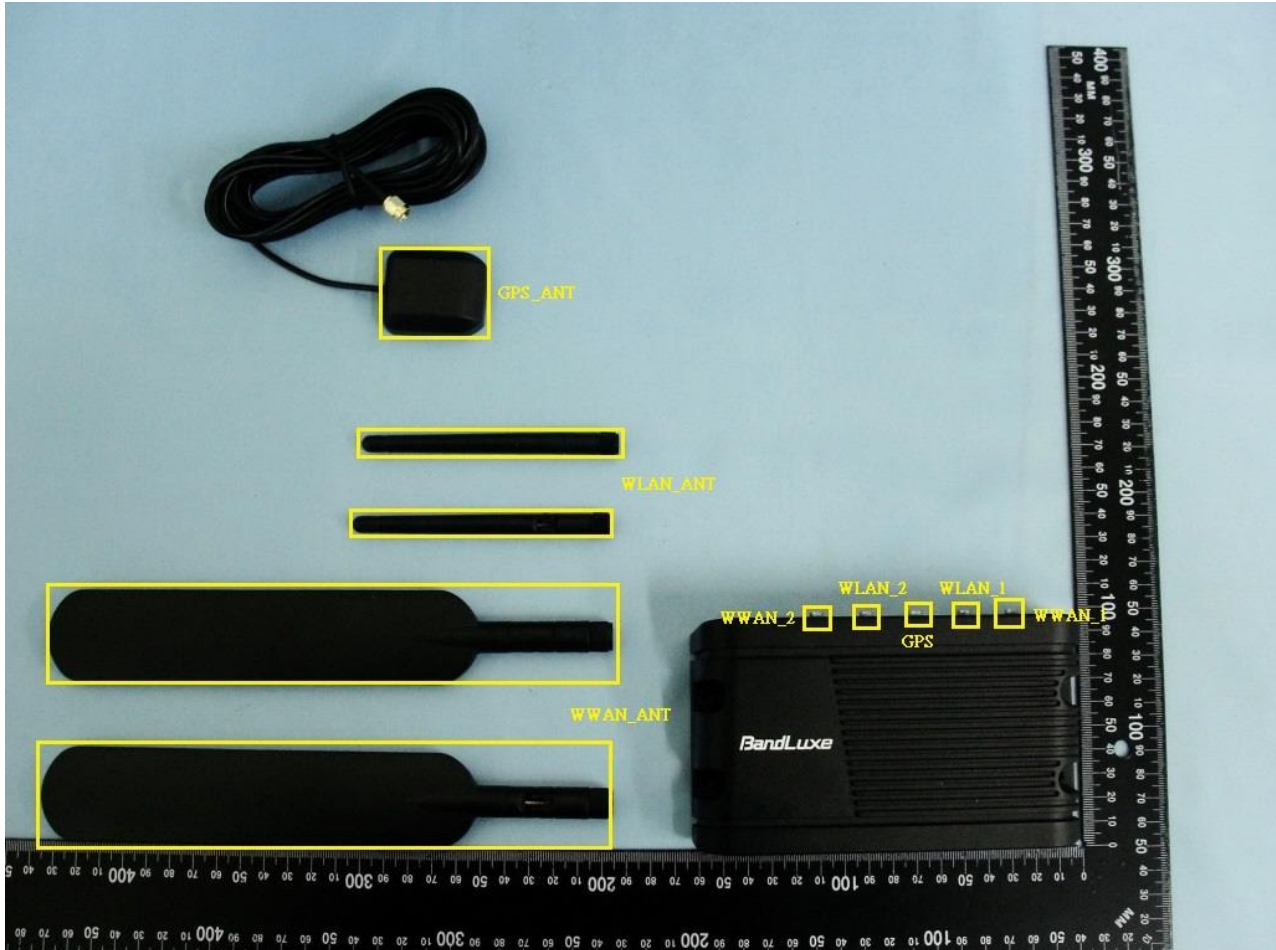

3. Internal Photograph of EUT

Brand Name: BandLuxe / Model Name: K535

Brand Name: BandLuxe / Model Name: K535

Brand Name: BandLuxe / Model Name: K535

Brand Name: BandLuxe / Model Name: K535

Brand Name: BandLuxe / Model Name: K535

Brand Name: BandLuxe / Model Name: K535

Brand Name: BandLuxe / Model Name: K535

Brand Name: BandLuxe / Model Name: K535

Brand Name: BandLuxe / Model Name: K535

Brand Name: BandLuxe / Model Name: K535

Brand Name: BandLux / Model Name: K535

GPS Antenna

Brand Name: BandLuxe / Model Name: K535