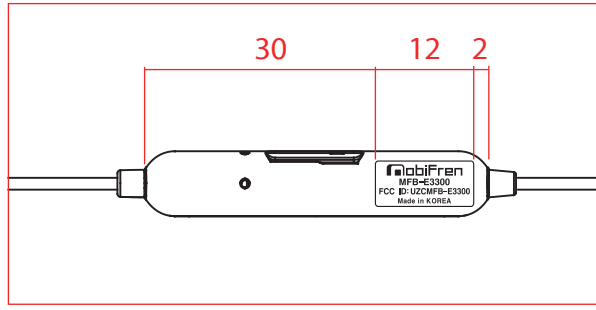

MFB-E3300 FCC Label

Rev NO.	DESCRIPTION	DATE	SIGNATURE	APPROVED
0	최초제정	-	-	-
△				
△				
△				

Scale A

A

GENERAL TOLERANCE				TRIGO NO	UNITS	SCALE	SIZE	CUSTOMER	-
LEVEL	A (±)	B (±)	C (±)		mm	1 / 1	A3 (420 x 297)	MODEL	BC8100
RANGE									
0 - 30	0.05	0.1	0.2					MATERIAL	-
31 - 50	0.07	0.15	0.4					DATE	2019.05.13
51 - 70	0.1	0.4	0.6					DWG NO.	-
71 - 90	0.15	0.25	0.8						
91 - 150	0.2	0.3	1.0						
ANGLE	0.5°	1°	2°						
MOBIFREN									