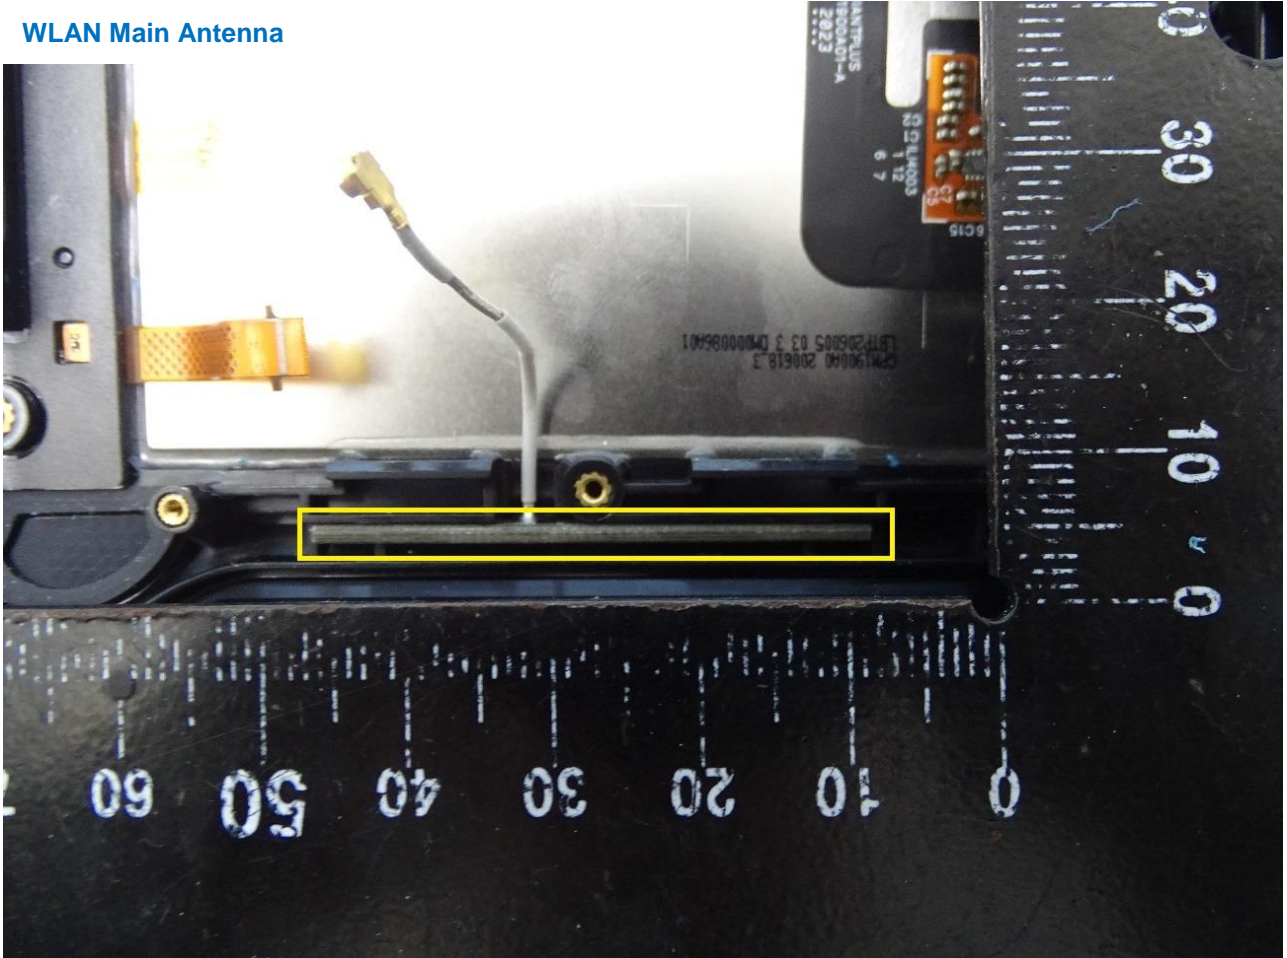

Brand Name: Zebra / Model Name: WT63B0

WLAN Main Antenna

Brand Name: Zebra / Model Name: WT63B0

WLAN Aux Antenna

Brand Name: Zebra / Model Name: WT63B0

————THE END————