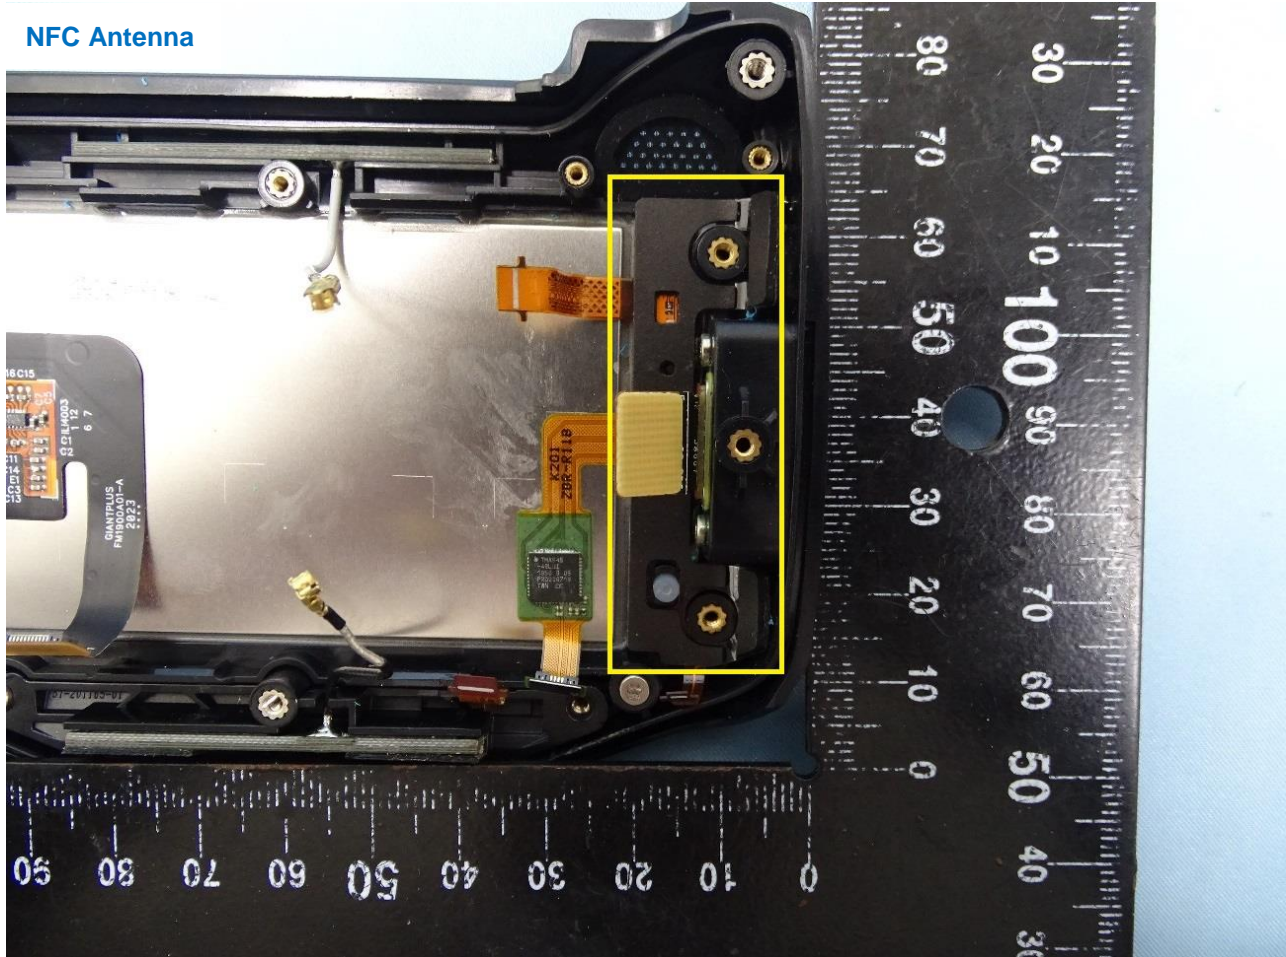

Brand Name: Zebra / Model Name: WT63B0

WLAN Main Antenna

Brand Name: Zebra / Model Name: WT63B0

WLAN Aux Antenna

Brand Name: Zebra / Model Name: WT63B0

————THE END————