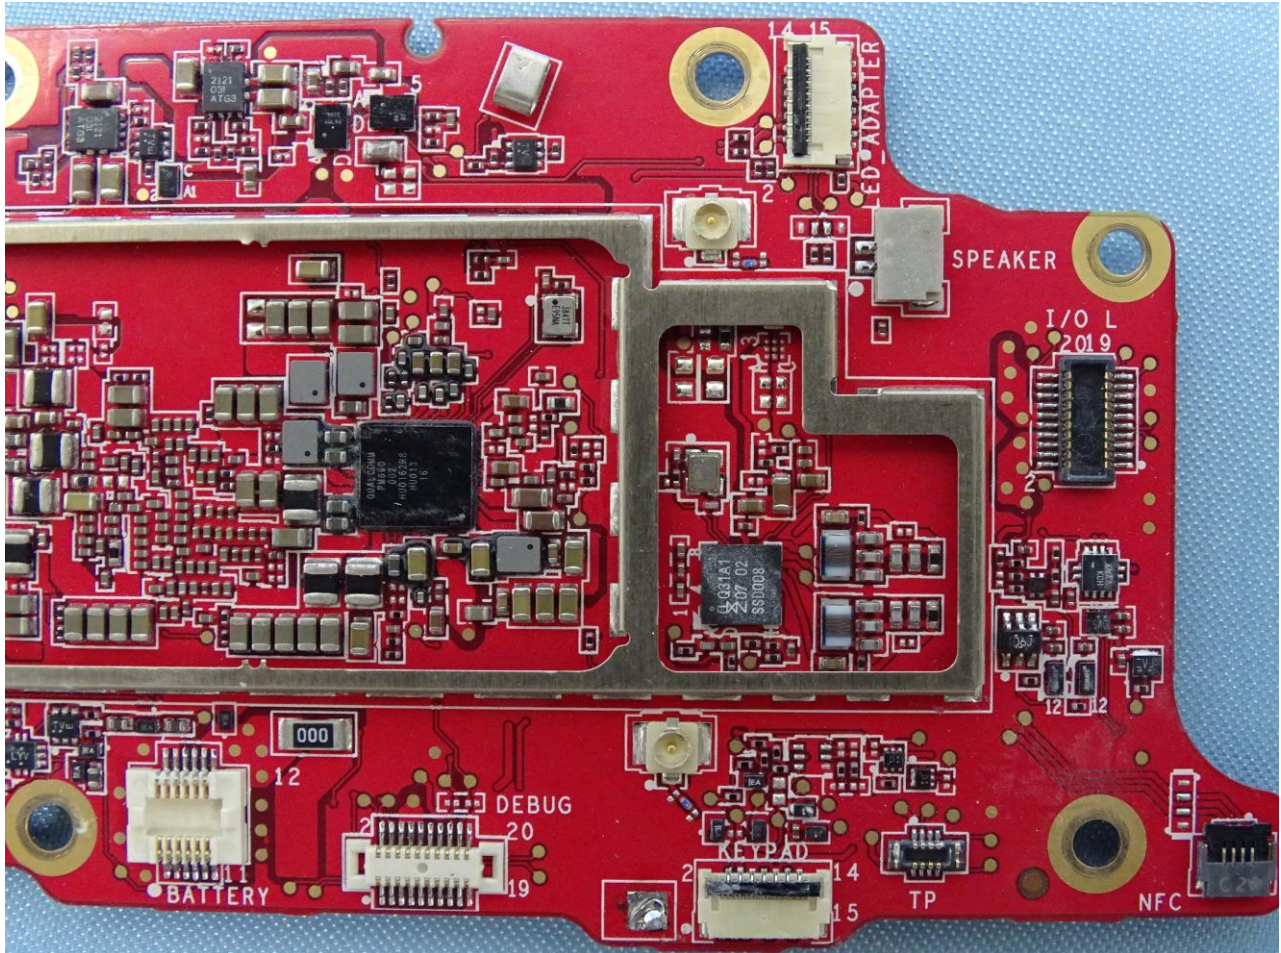

3. Internal Photograph of EUT

Brand Name: Zebra / Model Name: WT63B0

Brand Name: Zebra / Model Name: WT63B0

Brand Name: Zebra / Model Name: WT63B0

Brand Name: Zebra / Model Name: WT63B0

Brand Name: Zebra / Model Name: WT63B0

Brand Name: Zebra / Model Name: WT63B0

Brand Name: Zebra / Model Name: WT63B0

Brand Name: Zebra / Model Name: WT63B0

Brand Name: Zebra / Model Name: WT63B0

Brand Name: Zebra / Model Name: WT63B0

Brand Name: Zebra / Model Name: WT63B0