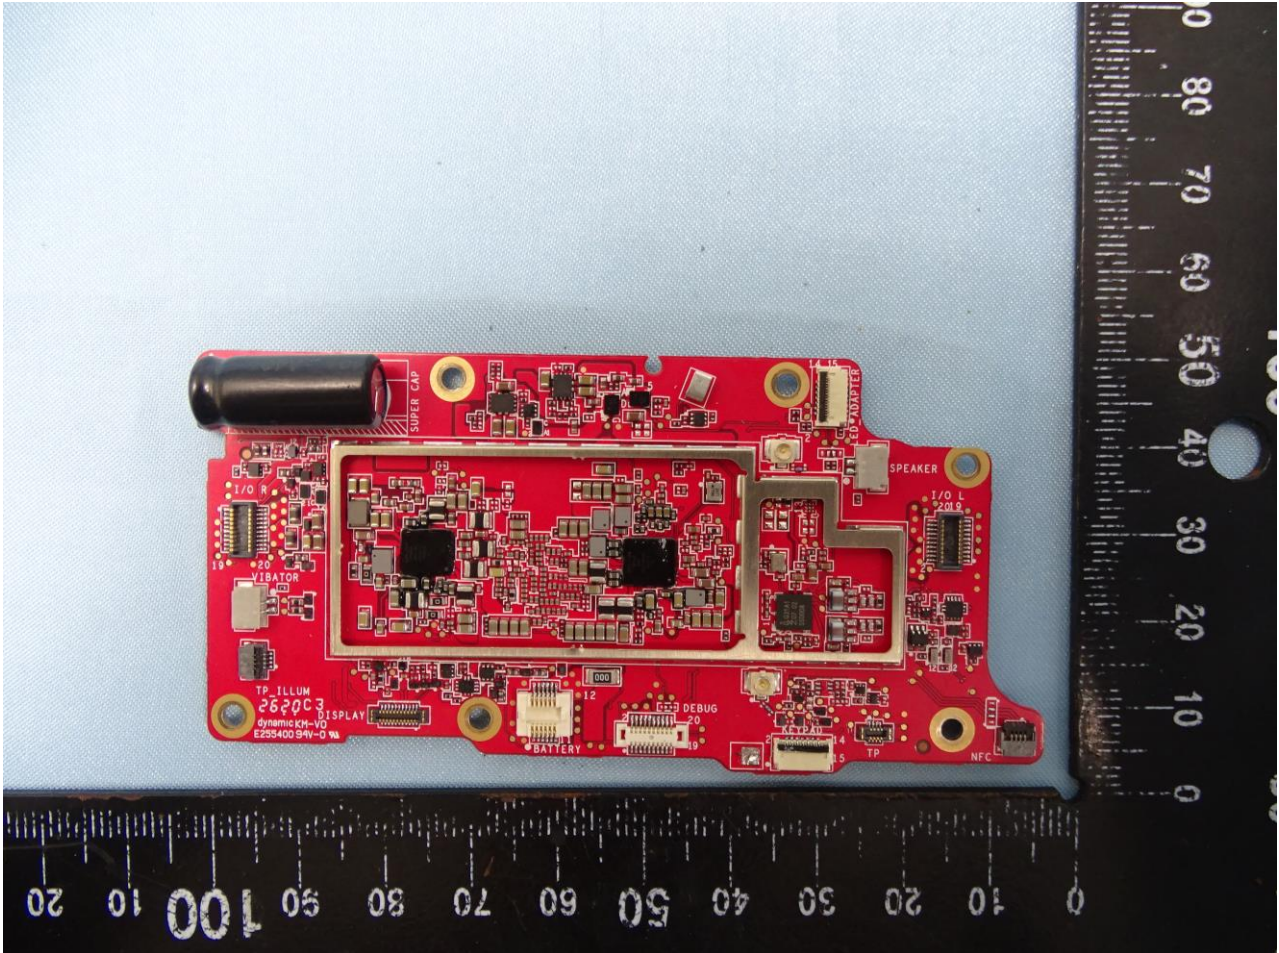

3. Internal Photograph of EUT

Brand Name: Zebra / Model Name: WT63B0

Brand Name: Zebra / Model Name: WT63B0

Brand Name: Zebra / Model Name: WT63B0

Brand Name: Zebra / Model Name: WT63B0

Brand Name: Zebra / Model Name: WT63B0

Brand Name: Zebra / Model Name: WT63B0

Brand Name: Zebra / Model Name: WT63B0

Brand Name: Zebra / Model Name: WT63B0

Brand Name: Zebra / Model Name: WT63B0

Brand Name: Zebra / Model Name: WT63B0

Brand Name: Zebra / Model Name: WT63B0