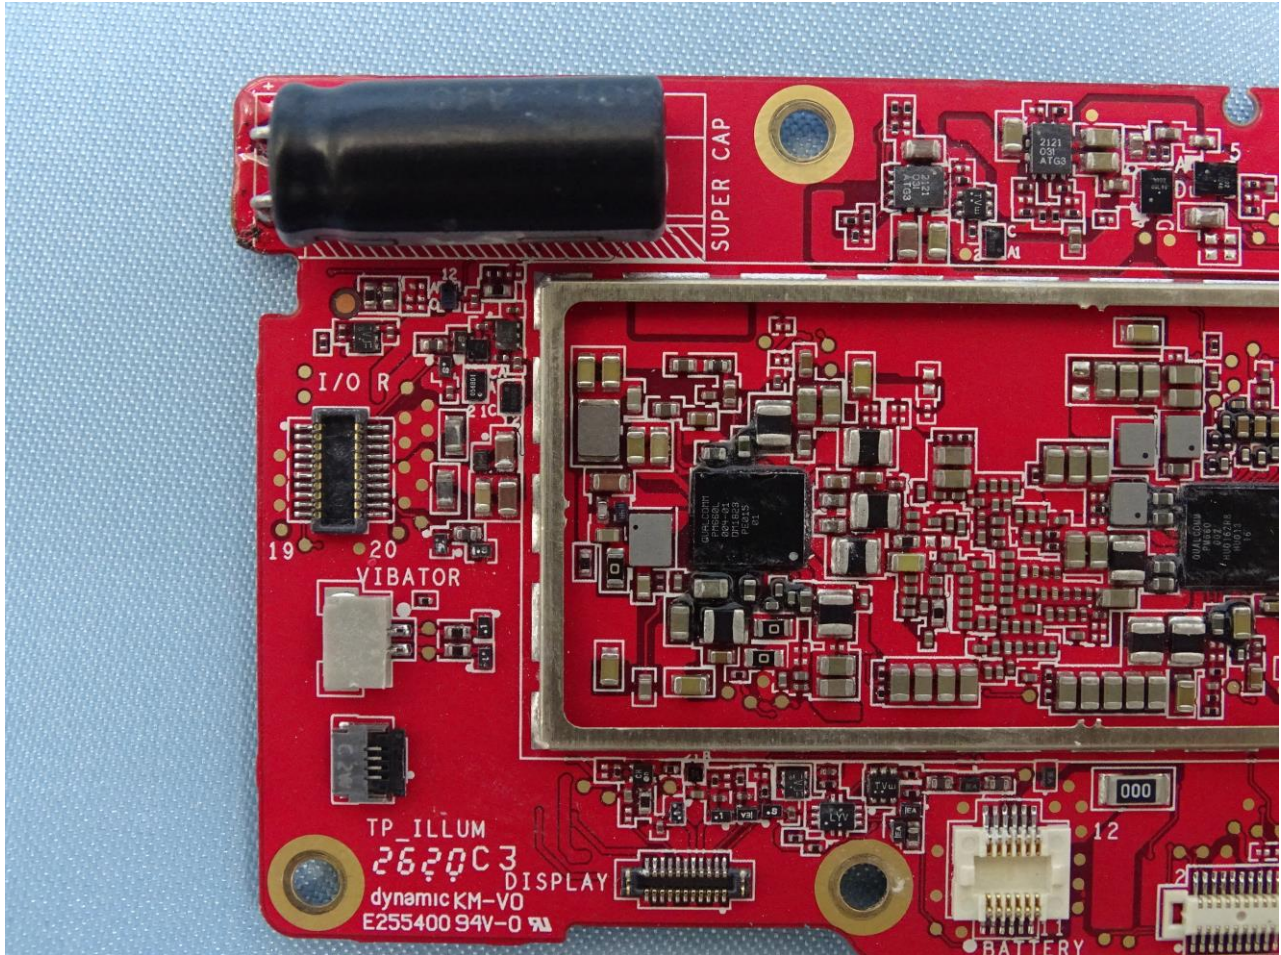

3. Internal Photograph of EUT

Brand Name: Zebra / Model Name: WT63B0

Brand Name: Zebra / Model Name: WT63B0

Brand Name: Zebra / Model Name: WT63B0

Brand Name: Zebra / Model Name: WT63B0

Brand Name: Zebra / Model Name: WT63B0

Brand Name: Zebra / Model Name: WT63B0

Brand Name: Zebra / Model Name: WT63B0

Brand Name: Zebra / Model Name: WT63B0

Brand Name: Zebra / Model Name: WT63B0

Brand Name: Zebra / Model Name: WT63B0

Brand Name: Zebra / Model Name: WT63B0