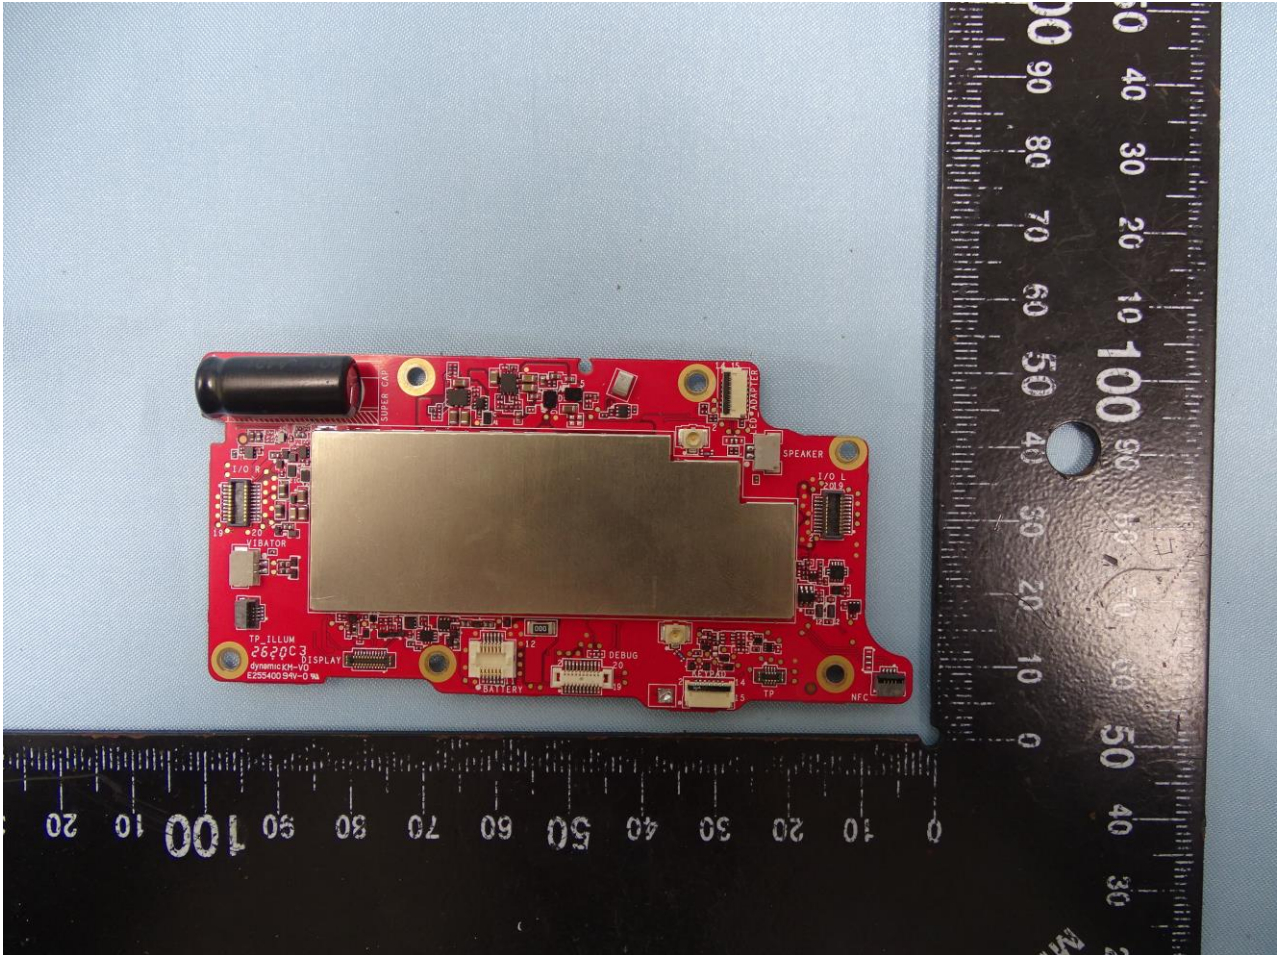

3. Internal Photograph of EUT

Brand Name: Zebra / Model Name: WT63B0

Brand Name: Zebra / Model Name: WT63B0

Brand Name: Zebra / Model Name: WT63B0

Brand Name: Zebra / Model Name: WT63B0

Brand Name: Zebra / Model Name: WT63B0

Brand Name: Zebra / Model Name: WT63B0

Brand Name: Zebra / Model Name: WT63B0

Brand Name: Zebra / Model Name: WT63B0

Brand Name: Zebra / Model Name: WT63B0

Brand Name: Zebra / Model Name: WT63B0

Brand Name: Zebra / Model Name: WT63B0