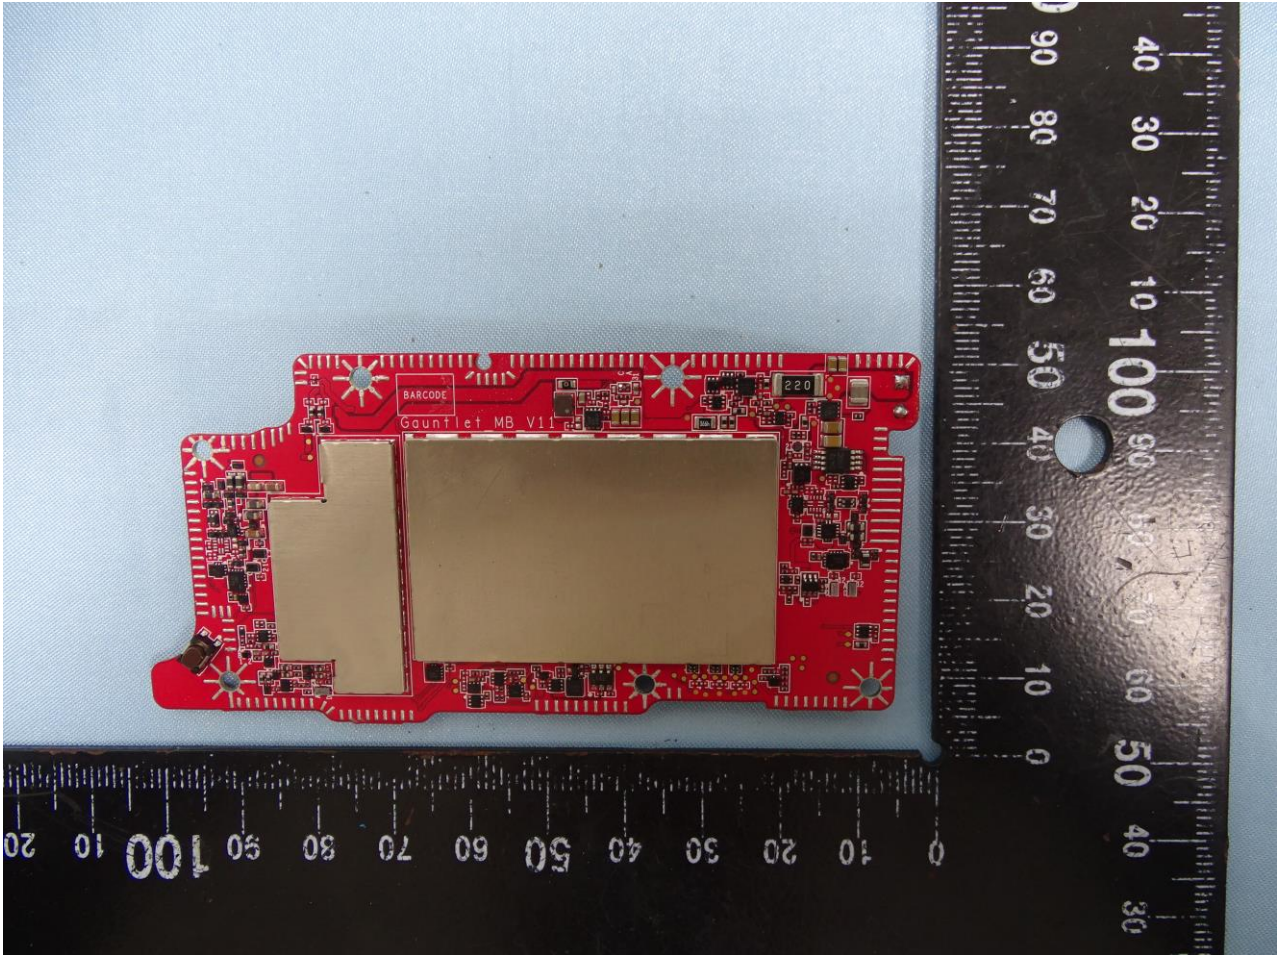

3. Internal Photograph of EUT

Brand Name: Zebra / Model Name: WT63B0

Brand Name: Zebra / Model Name: WT63B0

Brand Name: Zebra / Model Name: WT63B0

Brand Name: Zebra / Model Name: WT63B0

Brand Name: Zebra / Model Name: WT63B0

Brand Name: Zebra / Model Name: WT63B0

Brand Name: Zebra / Model Name: WT63B0

Brand Name: Zebra / Model Name: WT63B0

Brand Name: Zebra / Model Name: WT63B0

Brand Name: Zebra / Model Name: WT63B0

Brand Name: Zebra / Model Name: WT63B0