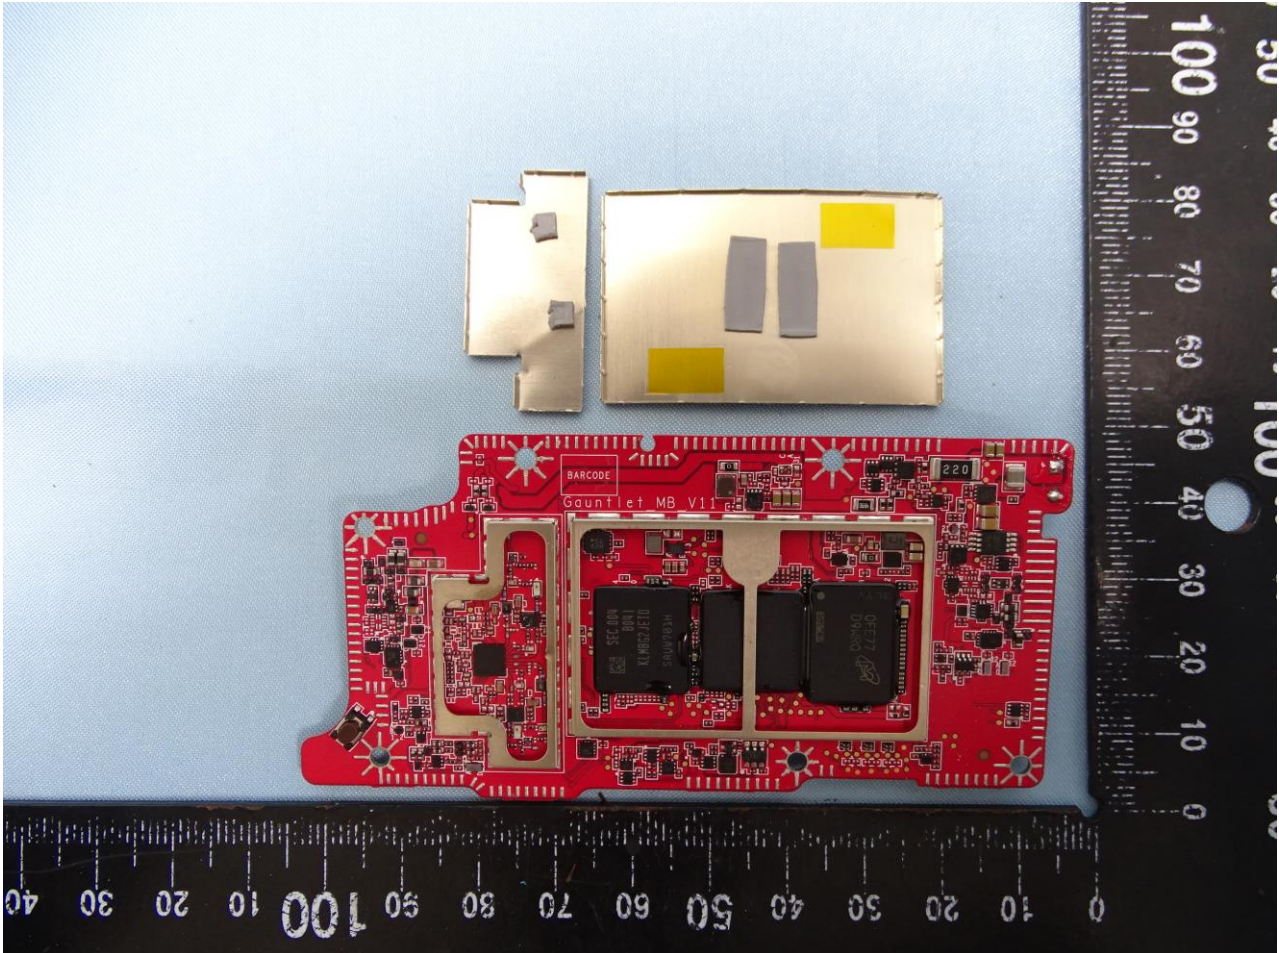

3. Internal Photograph of EUT

Brand Name: Zebra / Model Name: WT63B0

Brand Name: Zebra / Model Name: WT63B0

Brand Name: Zebra / Model Name: WT63B0

Brand Name: Zebra / Model Name: WT63B0

Brand Name: Zebra / Model Name: WT63B0

Brand Name: Zebra / Model Name: WT63B0

Brand Name: Zebra / Model Name: WT63B0

Brand Name: Zebra / Model Name: WT63B0

Brand Name: Zebra / Model Name: WT63B0

Brand Name: Zebra / Model Name: WT63B0

Brand Name: Zebra / Model Name: WT63B0