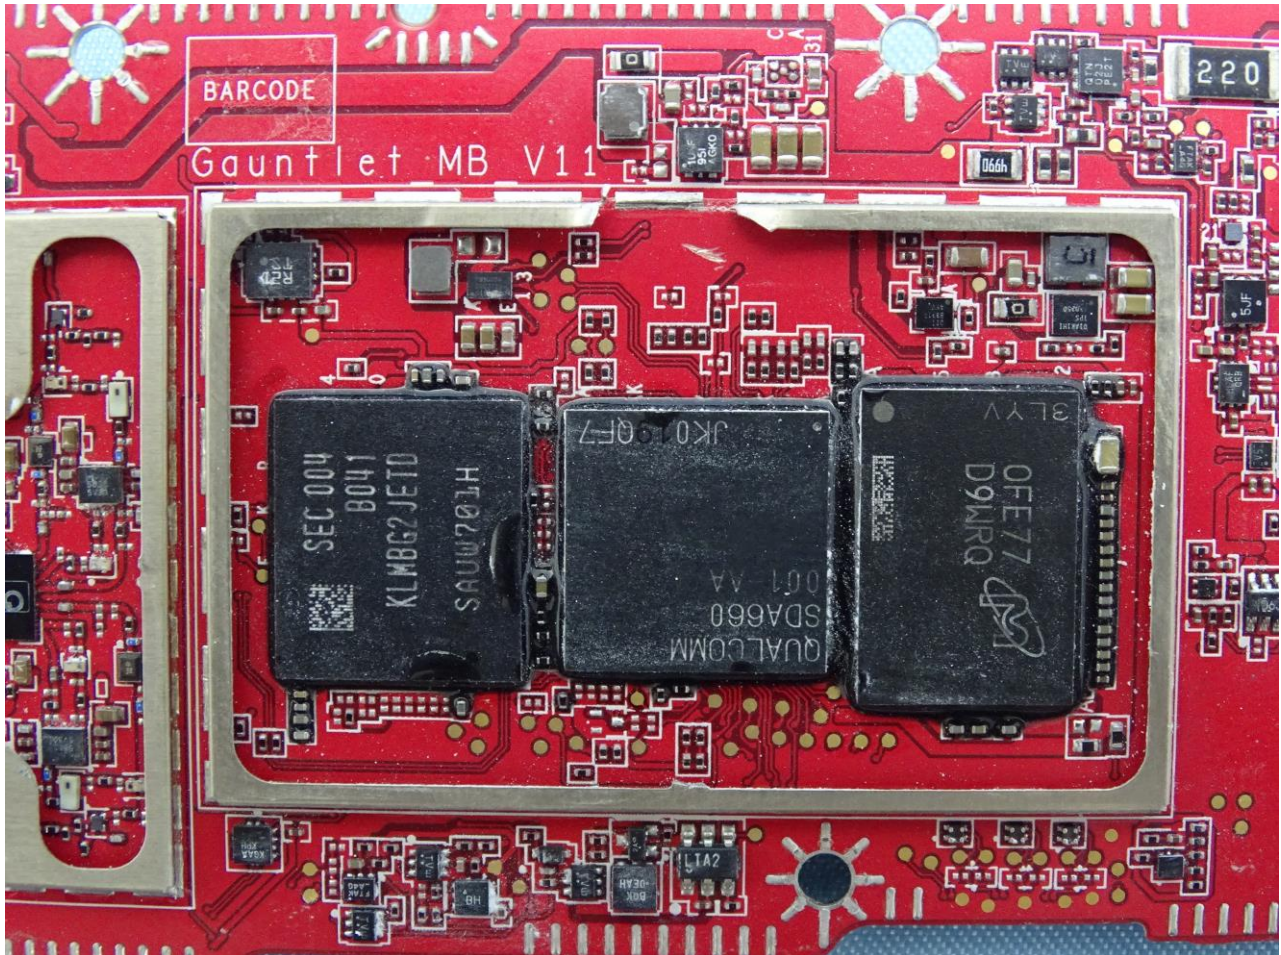

3. Internal Photograph of EUT

Brand Name: Zebra / Model Name: WT63B0

Brand Name: Zebra / Model Name: WT63B0

Brand Name: Zebra / Model Name: WT63B0

Brand Name: Zebra / Model Name: WT63B0

Brand Name: Zebra / Model Name: WT63B0

Brand Name: Zebra / Model Name: WT63B0

Brand Name: Zebra / Model Name: WT63B0

Brand Name: Zebra / Model Name: WT63B0

Brand Name: Zebra / Model Name: WT63B0

Brand Name: Zebra / Model Name: WT63B0

Brand Name: Zebra / Model Name: WT63B0