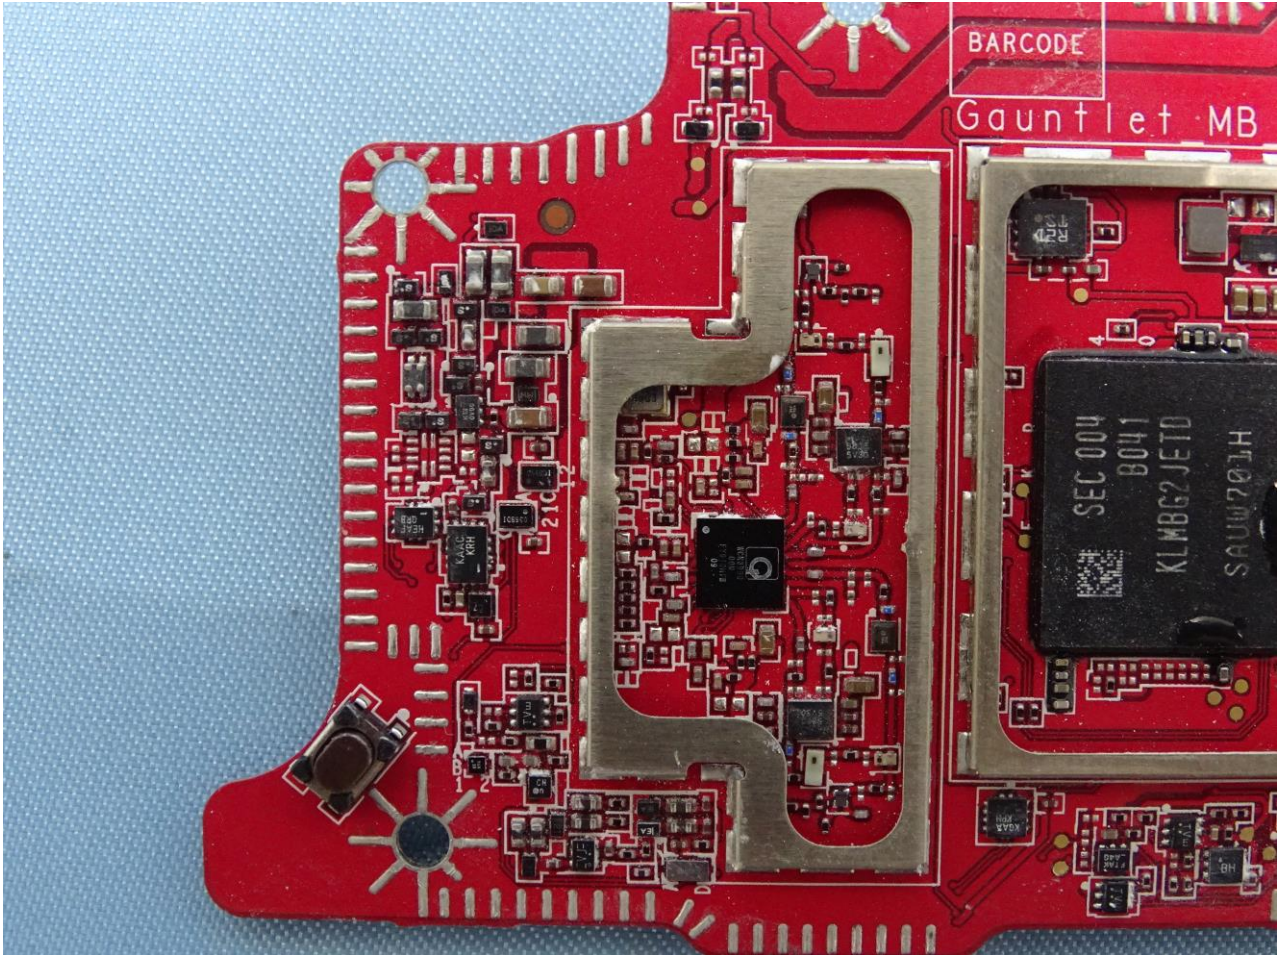

3. Internal Photograph of EUT

Brand Name: Zebra / Model Name: WT63B0

Brand Name: Zebra / Model Name: WT63B0

Brand Name: Zebra / Model Name: WT63B0

Brand Name: Zebra / Model Name: WT63B0

Brand Name: Zebra / Model Name: WT63B0

Brand Name: Zebra / Model Name: WT63B0

Brand Name: Zebra / Model Name: WT63B0

Brand Name: Zebra / Model Name: WT63B0

Brand Name: Zebra / Model Name: WT63B0

Brand Name: Zebra / Model Name: WT63B0

Brand Name: Zebra / Model Name: WT63B0