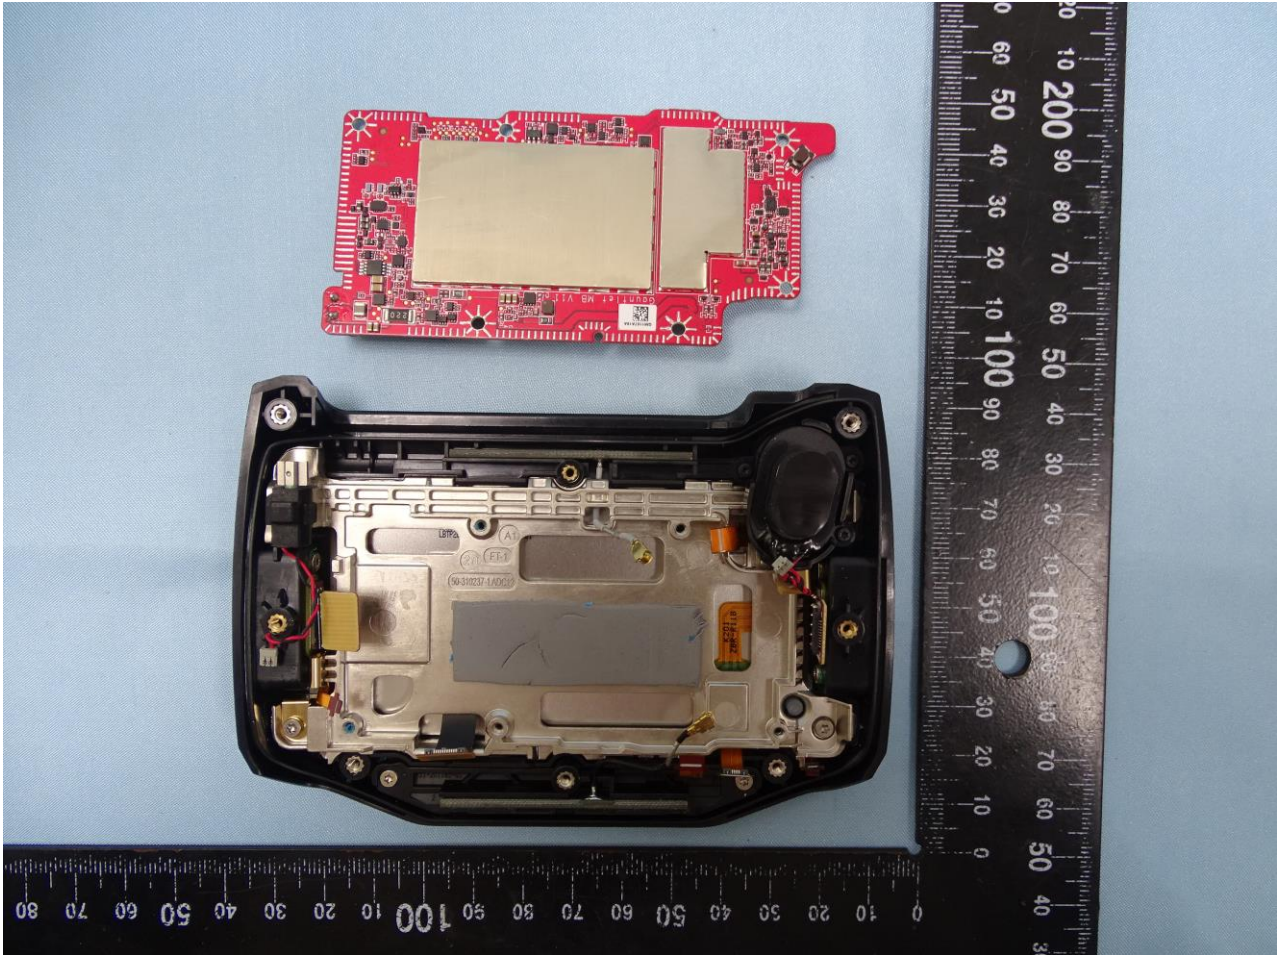

3. Internal Photograph of EUT

Brand Name: Zebra / Model Name: WT63B0

Brand Name: Zebra / Model Name: WT63B0

Brand Name: Zebra / Model Name: WT63B0

Brand Name: Zebra / Model Name: WT63B0

Brand Name: Zebra / Model Name: WT63B0

Brand Name: Zebra / Model Name: WT63B0

Brand Name: Zebra / Model Name: WT63B0

Brand Name: Zebra / Model Name: WT63B0

Brand Name: Zebra / Model Name: WT63B0

Brand Name: Zebra / Model Name: WT63B0

Brand Name: Zebra / Model Name: WT63B0