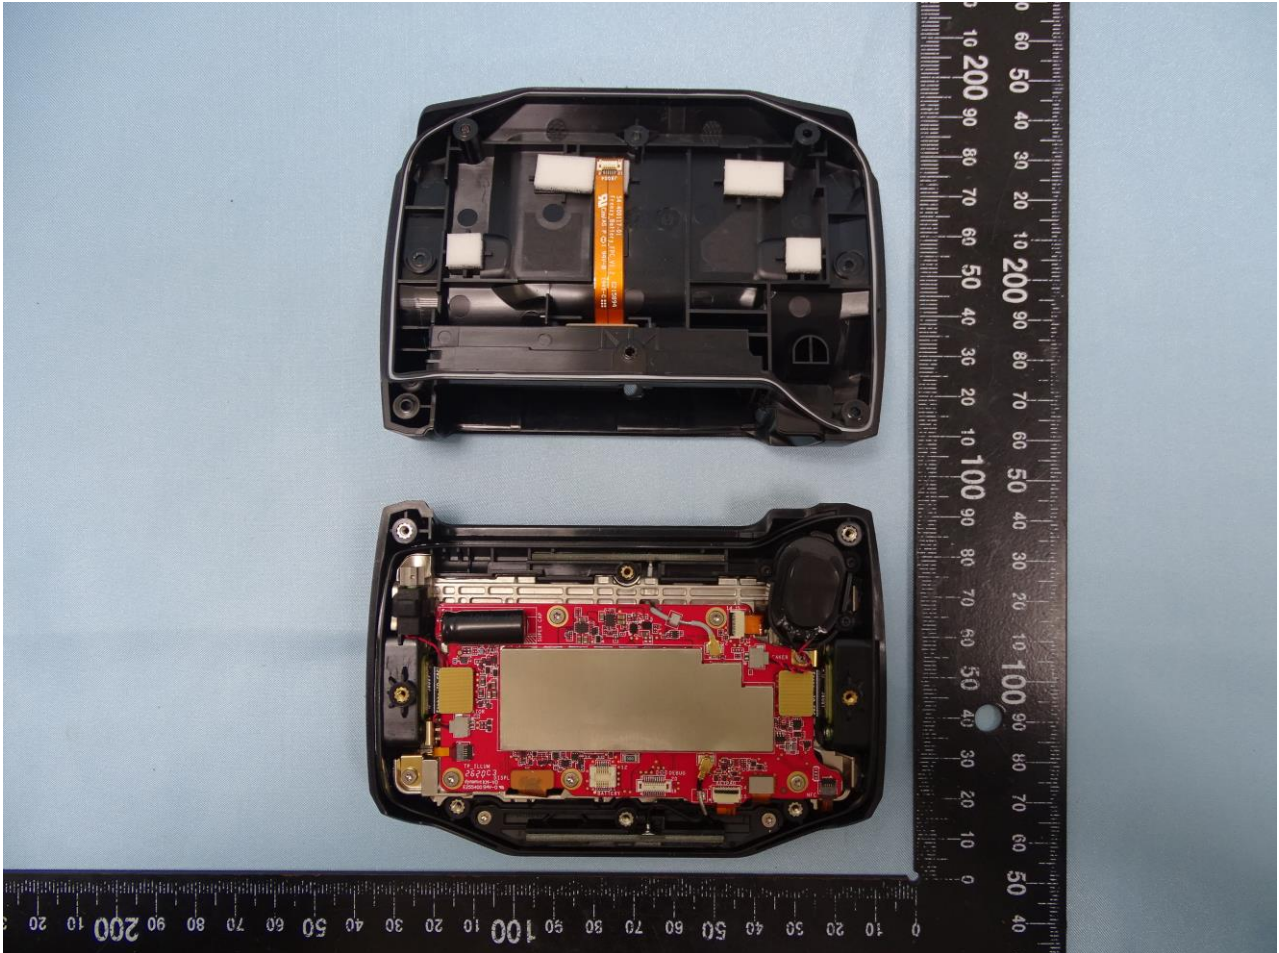

3. Internal Photograph of EUT

Brand Name: Zebra / Model Name: WT63B0

Brand Name: Zebra / Model Name: WT63B0

Brand Name: Zebra / Model Name: WT63B0

Brand Name: Zebra / Model Name: WT63B0

Brand Name: Zebra / Model Name: WT63B0

Brand Name: Zebra / Model Name: WT63B0

Brand Name: Zebra / Model Name: WT63B0

Brand Name: Zebra / Model Name: WT63B0

Brand Name: Zebra / Model Name: WT63B0

Brand Name: Zebra / Model Name: WT63B0

Brand Name: Zebra / Model Name: WT63B0