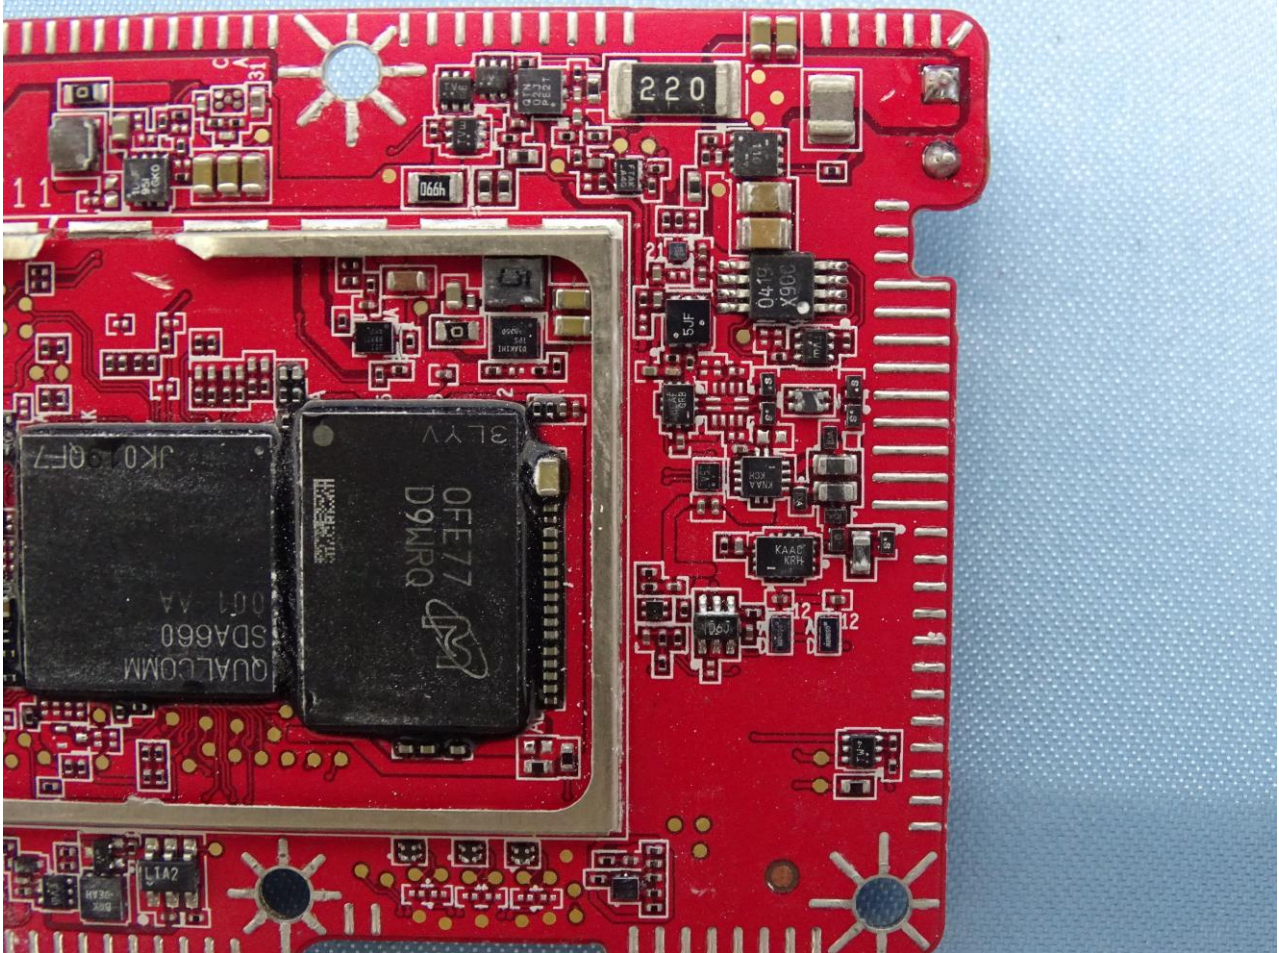

3. Internal Photograph of EUT

Brand Name: Zebra / Model Name: WT63B0

Brand Name: Zebra / Model Name: WT63B0

Brand Name: Zebra / Model Name: WT63B0

Brand Name: Zebra / Model Name: WT63B0

Brand Name: Zebra / Model Name: WT63B0

Brand Name: Zebra / Model Name: WT63B0

Brand Name: Zebra / Model Name: WT63B0

Brand Name: Zebra / Model Name: WT63B0

Brand Name: Zebra / Model Name: WT63B0

Brand Name: Zebra / Model Name: WT63B0

Brand Name: Zebra / Model Name: WT63B0