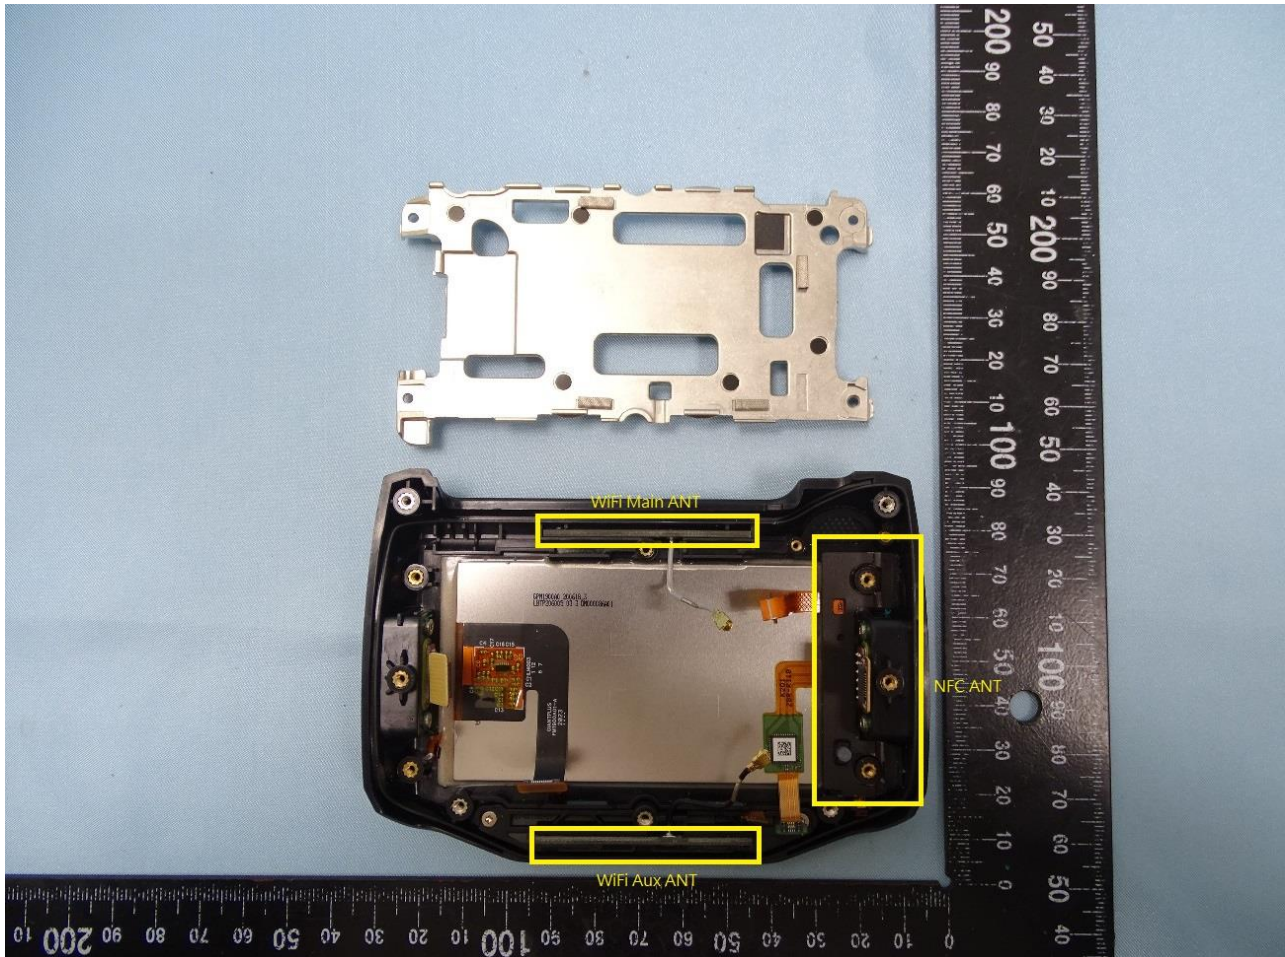

3. Internal Photograph of EUT

Brand Name: Zebra / Model Name: WT63B0

Brand Name: Zebra / Model Name: WT63B0

Brand Name: Zebra / Model Name: WT63B0

Brand Name: Zebra / Model Name: WT63B0

Brand Name: Zebra / Model Name: WT63B0

Brand Name: Zebra / Model Name: WT63B0

Brand Name: Zebra / Model Name: WT63B0

Brand Name: Zebra / Model Name: WT63B0

Brand Name: Zebra / Model Name: WT63B0

Brand Name: Zebra / Model Name: WT63B0

Brand Name: Zebra / Model Name: WT63B0