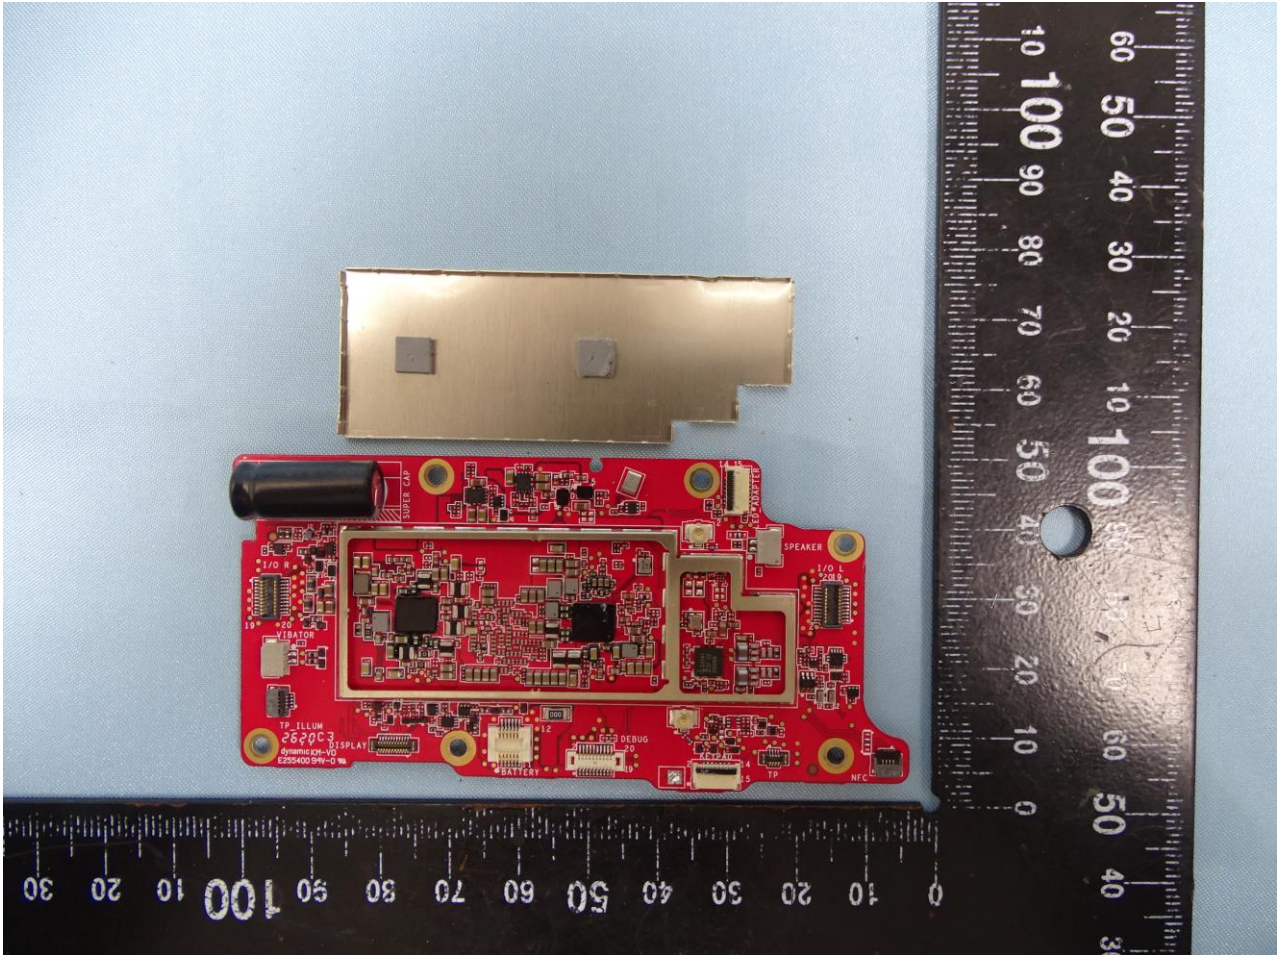

3. Internal Photograph of EUT

Brand Name: Zebra / Model Name: WT63B0

Brand Name: Zebra / Model Name: WT63B0

Brand Name: Zebra / Model Name: WT63B0

Brand Name: Zebra / Model Name: WT63B0

Brand Name: Zebra / Model Name: WT63B0

Brand Name: Zebra / Model Name: WT63B0

Brand Name: Zebra / Model Name: WT63B0

Brand Name: Zebra / Model Name: WT63B0

Brand Name: Zebra / Model Name: WT63B0

Brand Name: Zebra / Model Name: WT63B0

Brand Name: Zebra / Model Name: WT63B0