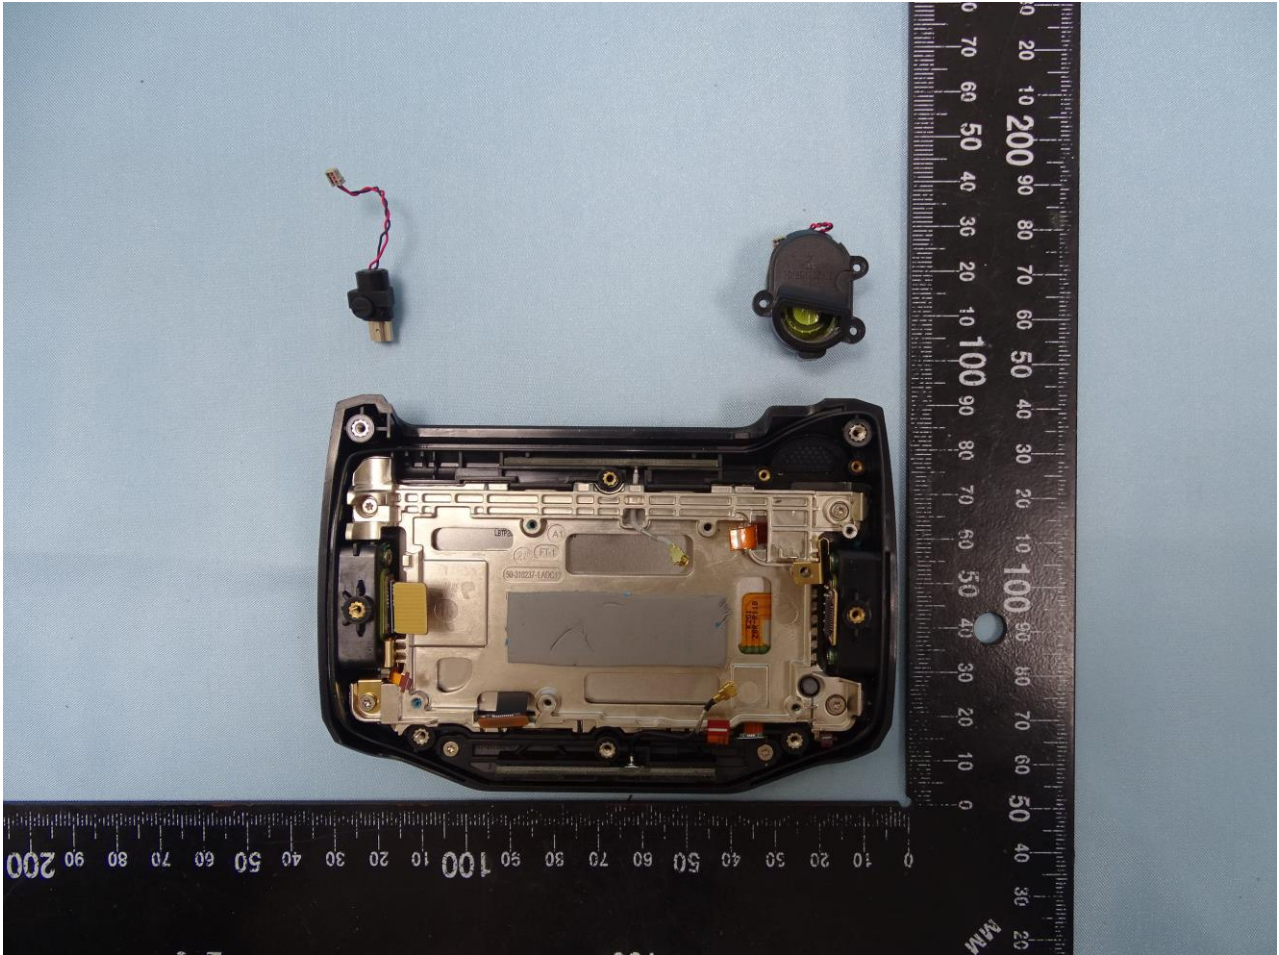

3. Internal Photograph of EUT

Brand Name: Zebra / Model Name: WT63B0

Brand Name: Zebra / Model Name: WT63B0

Brand Name: Zebra / Model Name: WT63B0

Brand Name: Zebra / Model Name: WT63B0

Brand Name: Zebra / Model Name: WT63B0

Brand Name: Zebra / Model Name: WT63B0

Brand Name: Zebra / Model Name: WT63B0

Brand Name: Zebra / Model Name: WT63B0

Brand Name: Zebra / Model Name: WT63B0

Brand Name: Zebra / Model Name: WT63B0

Brand Name: Zebra / Model Name: WT63B0