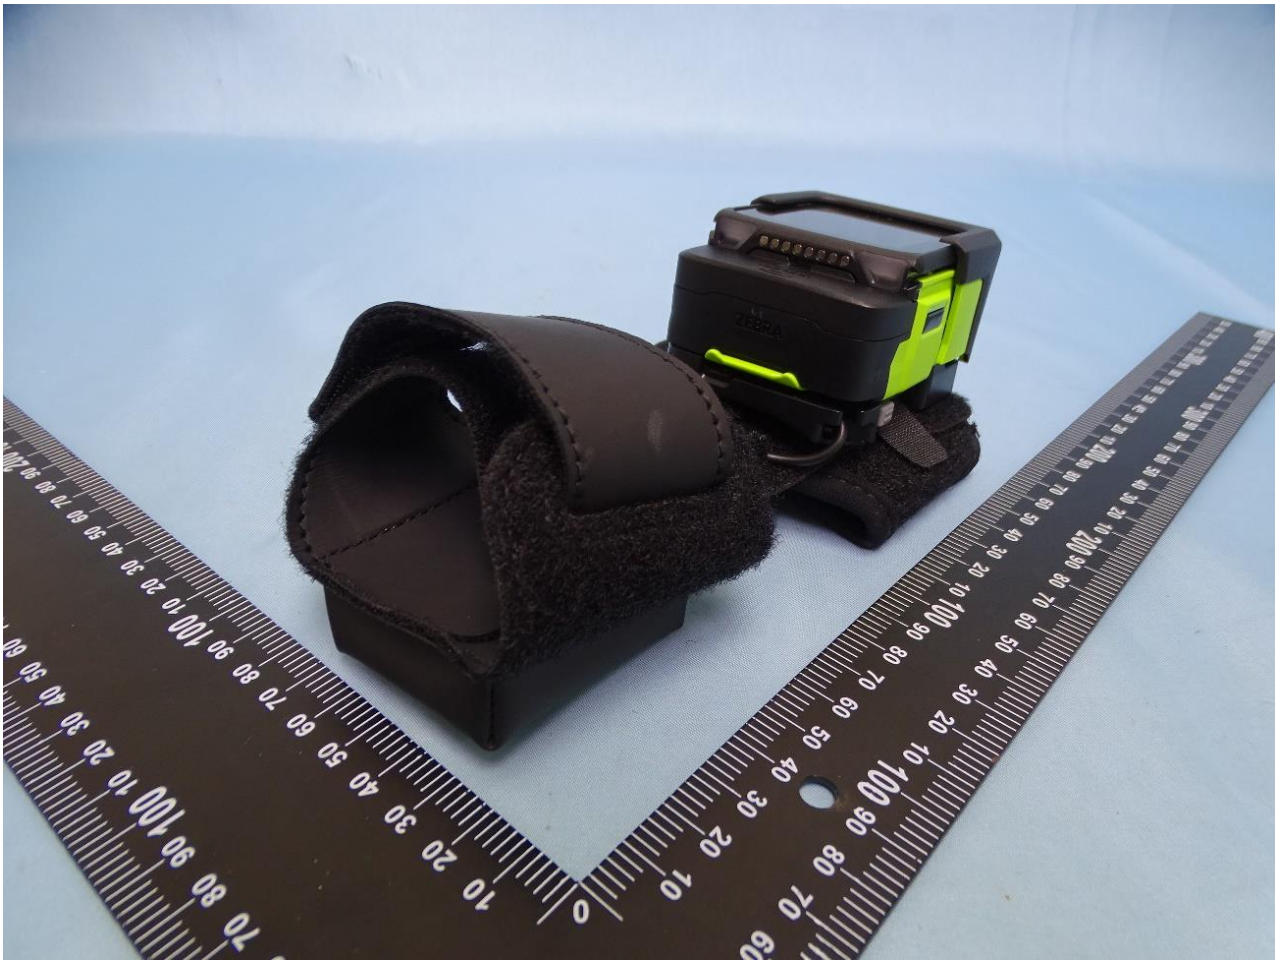

1. External Photograph of EUT

Brand Name: Zebra / Model Name: WR50 / HVIN: WR50

SKU 4

SKU 6

SKU 8

2. Photograph of Accessory

Brand Name: Zebra / Model Name: WR50 / HVIN: WR50

Specification of Accessory		
Adaptor	Brand Name	Zebra
	Model Name	PWR-WUA5V12W0US
USB charging cable with cup	Brand Name	Zebra
	Model Number	CBL-WS5X-USB1-01
USB C CABLE	Brand Name	Zebra
	Model Number	CBL-TC2X-USBC-01
WS50 Wearable Computer	Brand Name	Zebra
	Model Number	WS5001

Remark: For accessories equipped with this EUT, please refer to the following photos.

Adapter

USB charging cable with cup

USB C CABLE