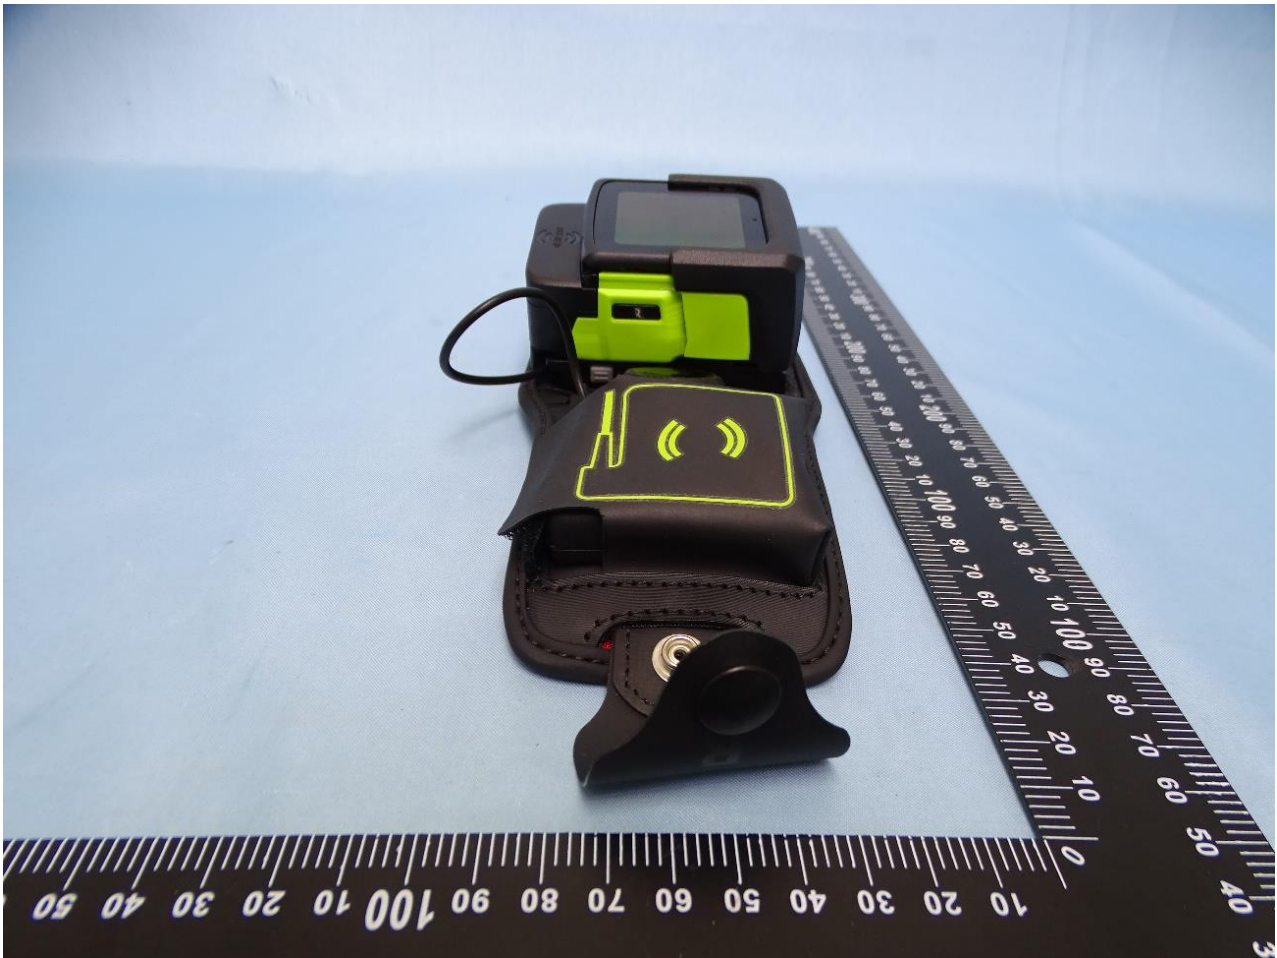

1. External Photograph of EUT

Brand Name: Zebra / Model Name: WR50 / HVIN: WR50

SKU 4

SKU 6

SKU 8

2. Photograph of Accessory

Brand Name: Zebra / Model Name: WR50 / HVIN: WR50

Specification of Accessory		
Adaptor	Brand Name	Zebra
	Model Name	PWR-WUA5V12W0US
USB charging cable with cup	Brand Name	Zebra
	Model Number	CBL-WS5X-USB1-01
USB C CABLE	Brand Name	Zebra
	Model Number	CBL-TC2X-USBC-01
WS50 Wearable Computer	Brand Name	Zebra
	Model Number	WS5001

Remark: For accessories equipped with this EUT, please refer to the following photos.

Adapter

USB charging cable with cup

USB C CABLE