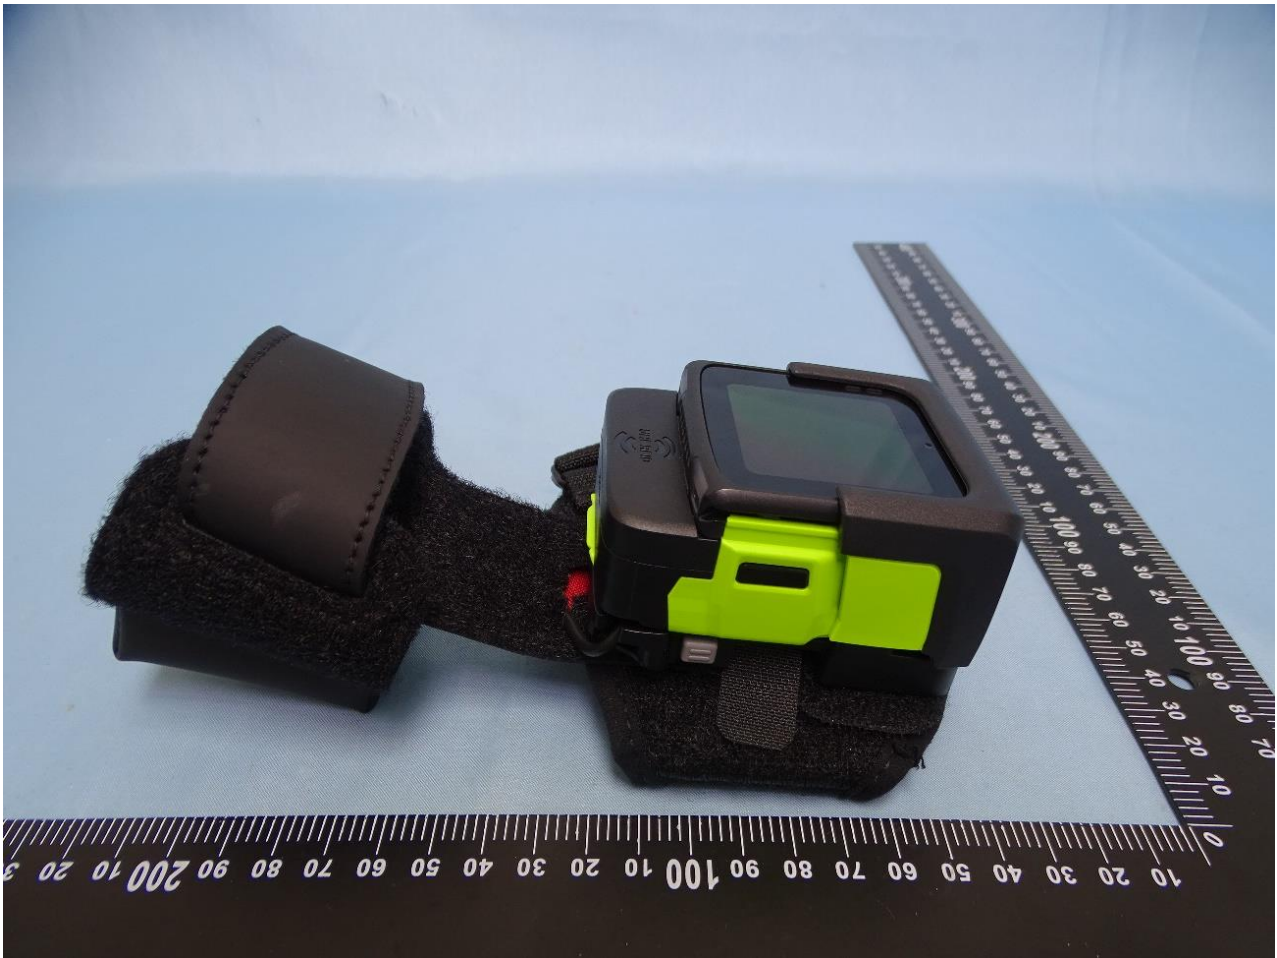

1. External Photograph of EUT

Brand Name: Zebra / Model Name: WR50 / HVIN: WR50

SKU 4

SKU 6

SKU 8

2. Photograph of Accessory

Brand Name: Zebra / Model Name: WR50 / HVIN: WR50

Specification of Accessory		
Adaptor	Brand Name	Zebra
	Model Name	PWR-WUA5V12W0US
USB charging cable with cup	Brand Name	Zebra
	Model Number	CBL-WS5X-USB1-01
USB C CABLE	Brand Name	Zebra
	Model Number	CBL-TC2X-USBC-01
WS50 Wearable Computer	Brand Name	Zebra
	Model Number	WS5001

Remark: For accessories equipped with this EUT, please refer to the following photos.

Adapter

USB charging cable with cup

USB C CABLE