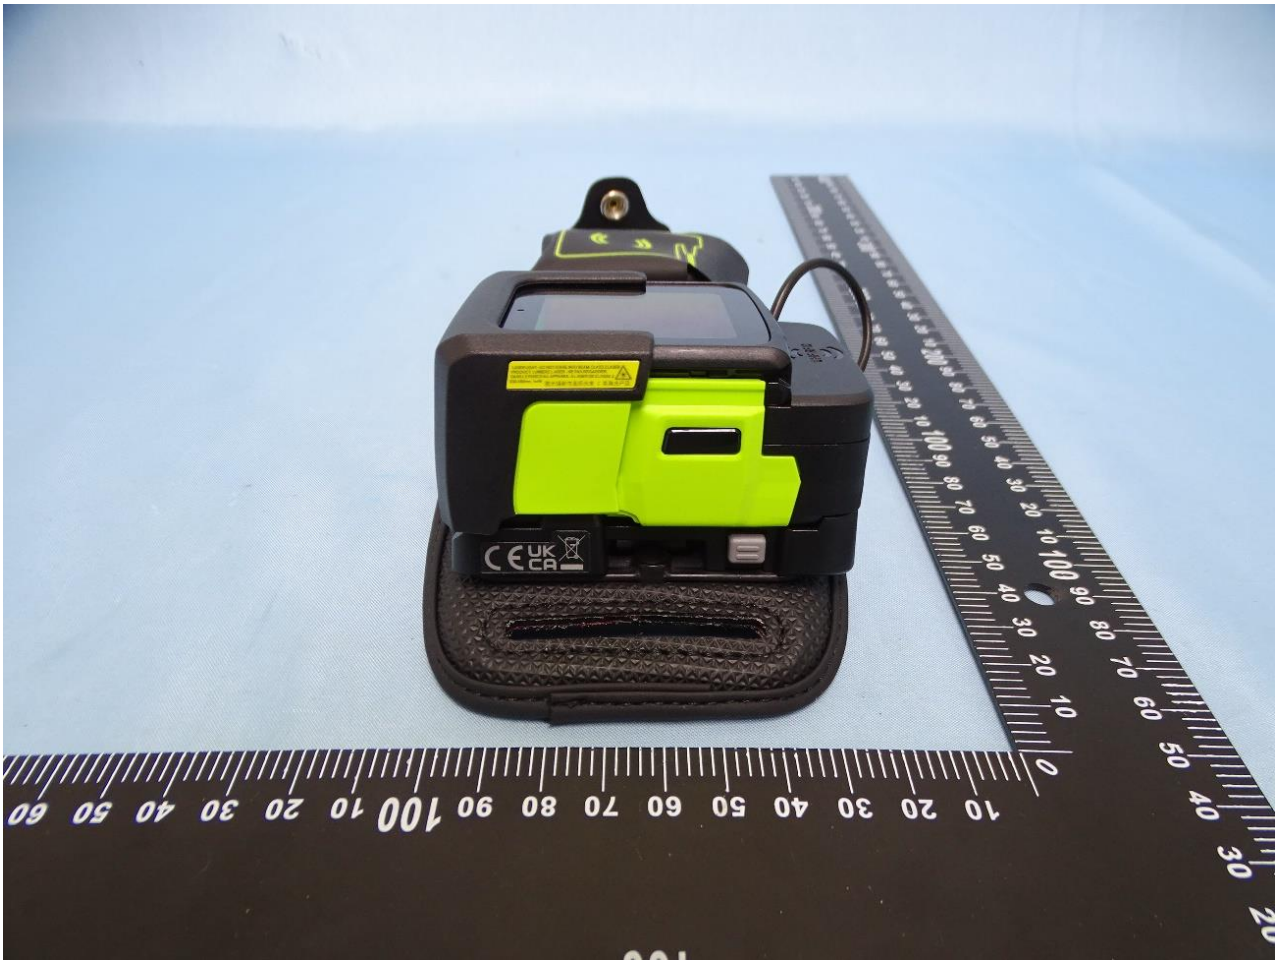

1. External Photograph of EUT

Brand Name: Zebra / Model Name: WR50 / HVIN: WR50

SKU 4

SKU 6

SKU 8

2. Photograph of Accessory

Brand Name: Zebra / Model Name: WR50 / HVIN: WR50

Specification of Accessory		
Adaptor	Brand Name	Zebra
	Model Name	PWR-WUA5V12W0US
USB charging cable with cup	Brand Name	Zebra
	Model Number	CBL-WS5X-USB1-01
USB C CABLE	Brand Name	Zebra
	Model Number	CBL-TC2X-USBC-01
WS50 Wearable Computer	Brand Name	Zebra
	Model Number	WS5001

Remark: For accessories equipped with this EUT, please refer to the following photos.

Adapter

USB charging cable with cup

USB C CABLE