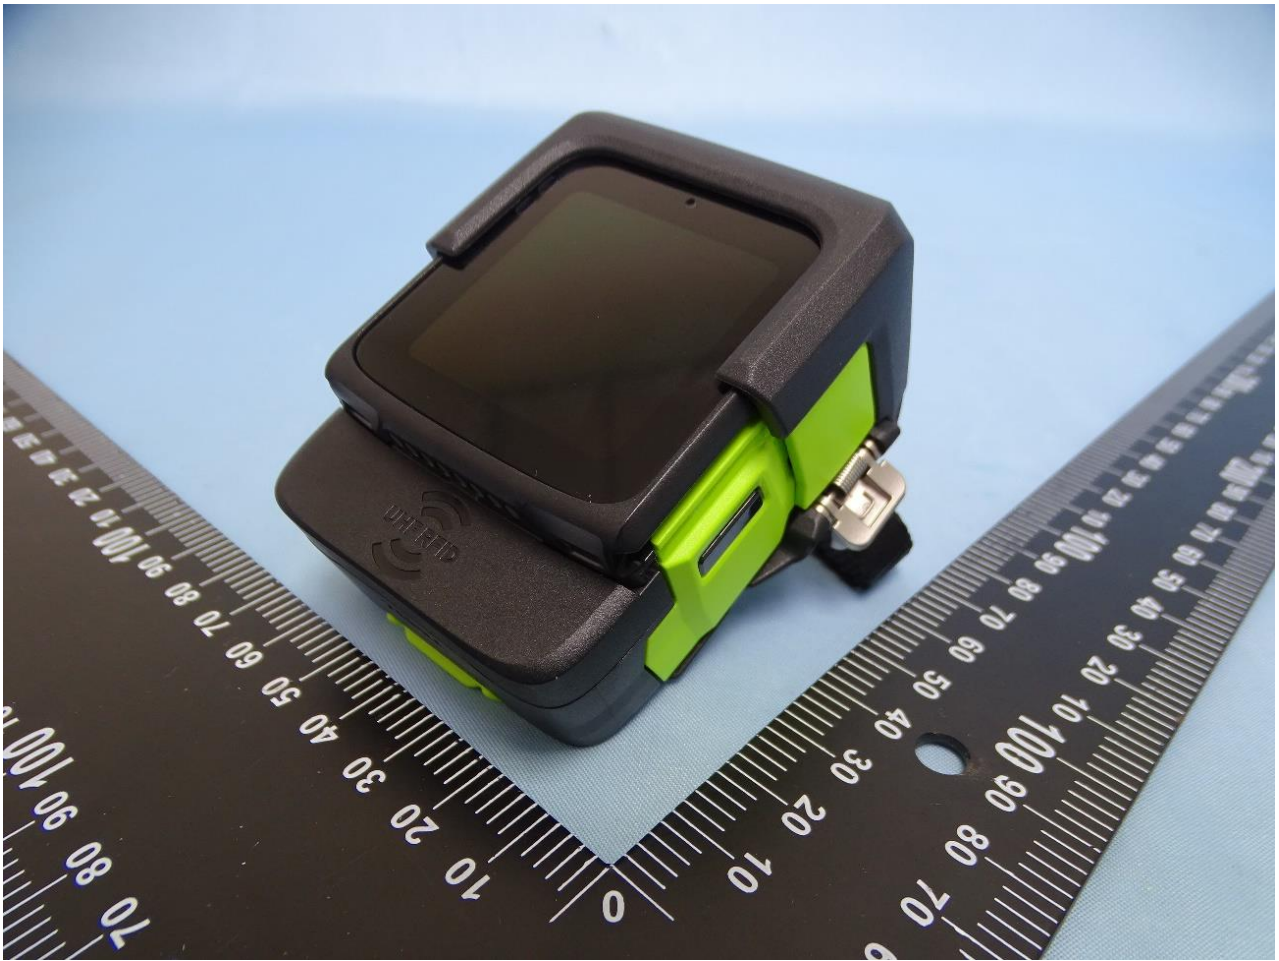

1. External Photograph of EUT

Brand Name: Zebra / Model Name: WR50 / HVIN: WR50

SKU 4

SKU 6

SKU 8

2. Photograph of Accessory

Brand Name: Zebra / Model Name: WR50 / HVIN: WR50

Specification of Accessory		
Adaptor	Brand Name	Zebra
	Model Name	PWR-WUA5V12W0US
USB charging cable with cup	Brand Name	Zebra
	Model Number	CBL-WS5X-USB1-01
USB C CABLE	Brand Name	Zebra
	Model Number	CBL-TC2X-USBC-01
WS50 Wearable Computer	Brand Name	Zebra
	Model Number	WS5001

Remark: For accessories equipped with this EUT, please refer to the following photos.

Adapter

USB charging cable with cup

USB C CABLE