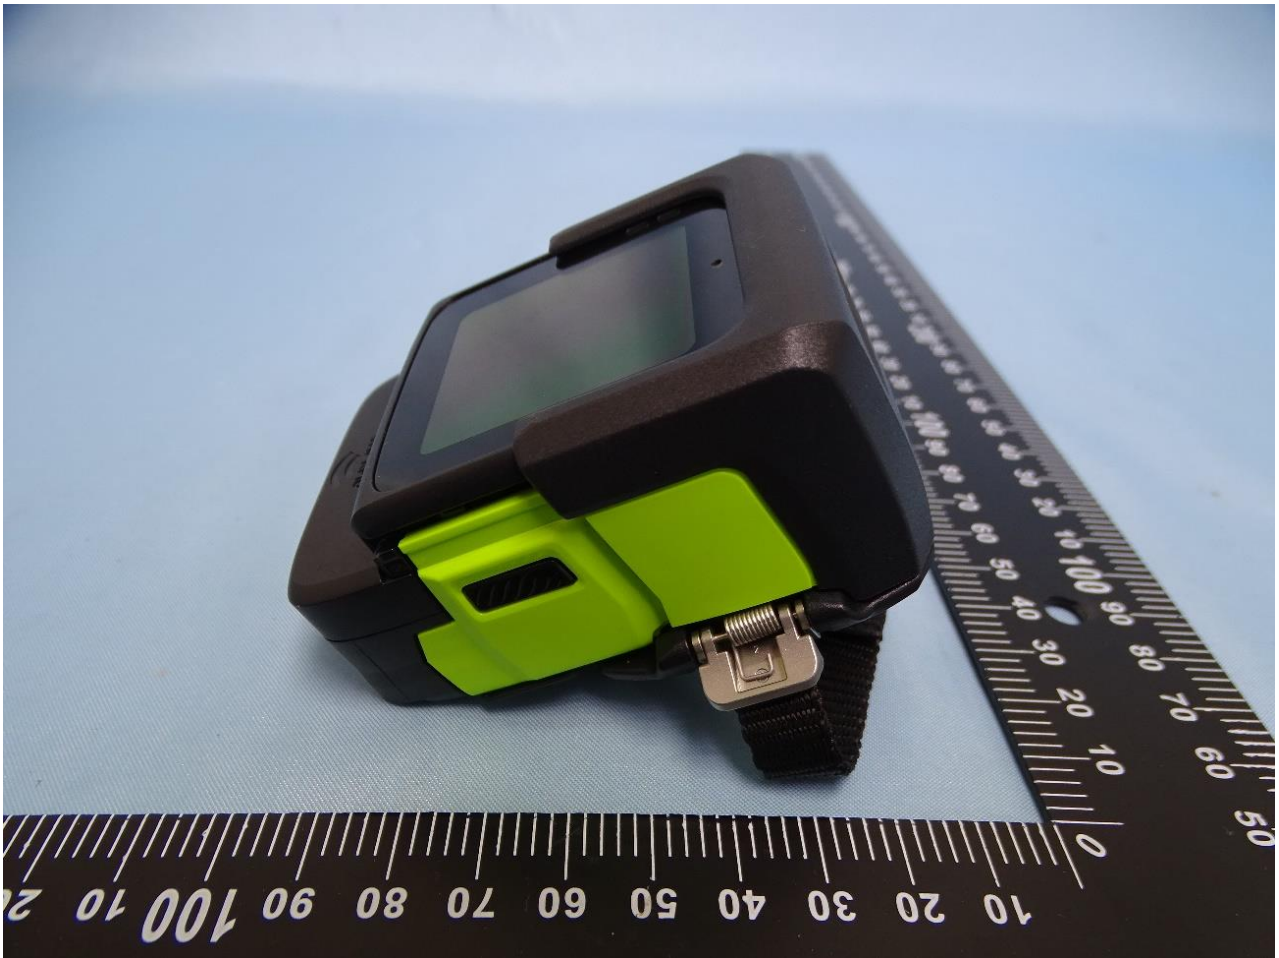

1. External Photograph of EUT

Brand Name: Zebra / Model Name: WR50 / HVIN: WR50

SKU 4

SKU 6

SKU 8

2. Photograph of Accessory

Brand Name: Zebra / Model Name: WR50 / HVIN: WR50

Specification of Accessory		
Adaptor	Brand Name	Zebra
	Model Name	PWR-WUA5V12W0US
USB charging cable with cup	Brand Name	Zebra
	Model Number	CBL-WS5X-USB1-01
USB C CABLE	Brand Name	Zebra
	Model Number	CBL-TC2X-USBC-01
WS50 Wearable Computer	Brand Name	Zebra
	Model Number	WS5001

Remark: For accessories equipped with this EUT, please refer to the following photos.

Adapter

USB charging cable with cup

USB C CABLE