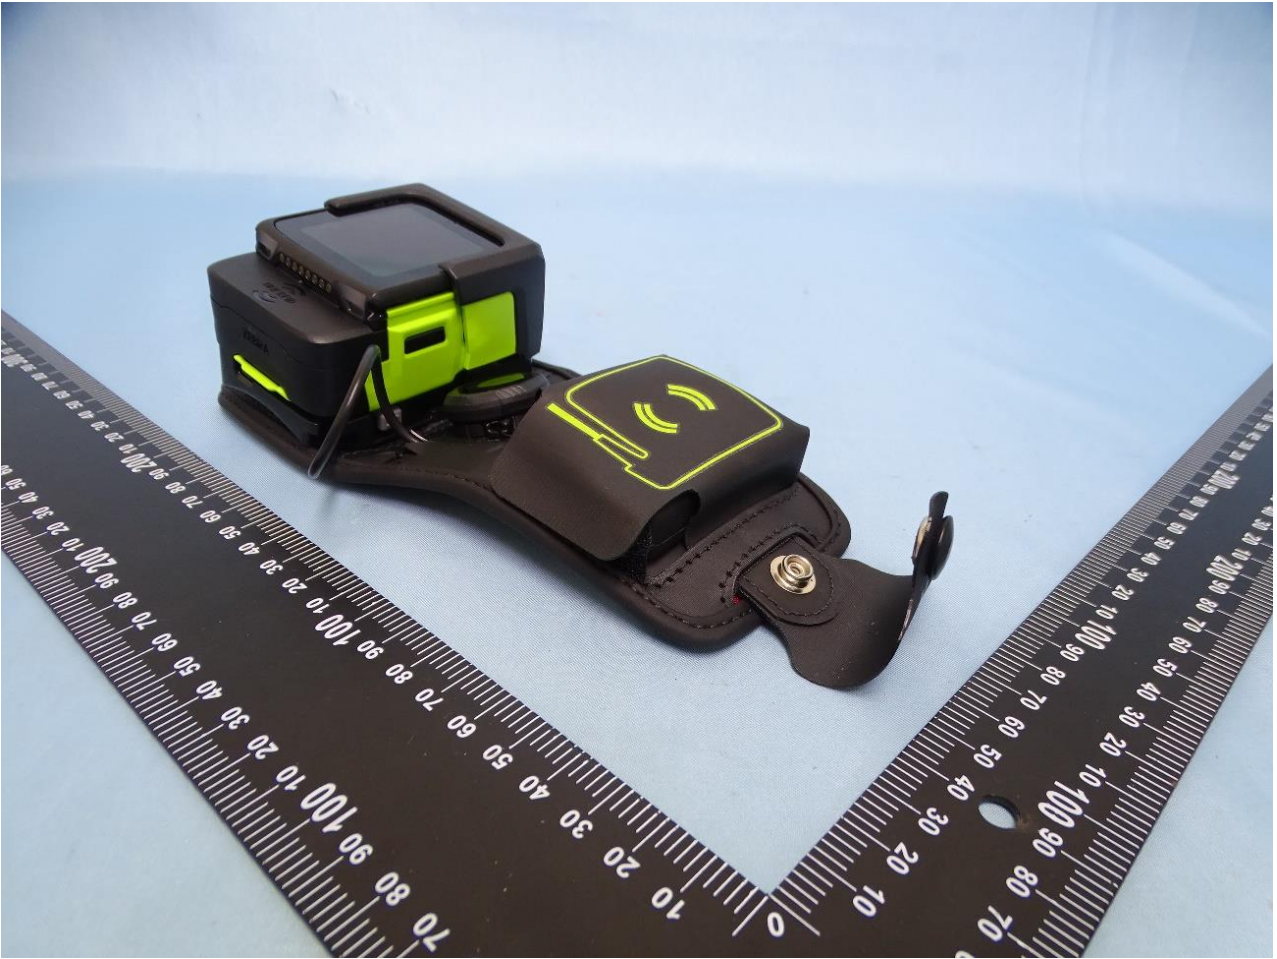

1. External Photograph of EUT

Brand Name: Zebra / Model Name: WR50 / HVIN: WR50

SKU 4

SKU 6

SKU 8

2. Photograph of Accessory

Brand Name: Zebra / Model Name: WR50 / HVIN: WR50

Specification of Accessory		
Adaptor	Brand Name	Zebra
	Model Name	PWR-WUA5V12W0US
USB charging cable with cup	Brand Name	Zebra
	Model Number	CBL-WS5X-USB1-01
USB C CABLE	Brand Name	Zebra
	Model Number	CBL-TC2X-USBC-01
WS50 Wearable Computer	Brand Name	Zebra
	Model Number	WS5001

Remark: For accessories equipped with this EUT, please refer to the following photos.

Adapter

USB charging cable with cup

USB C CABLE