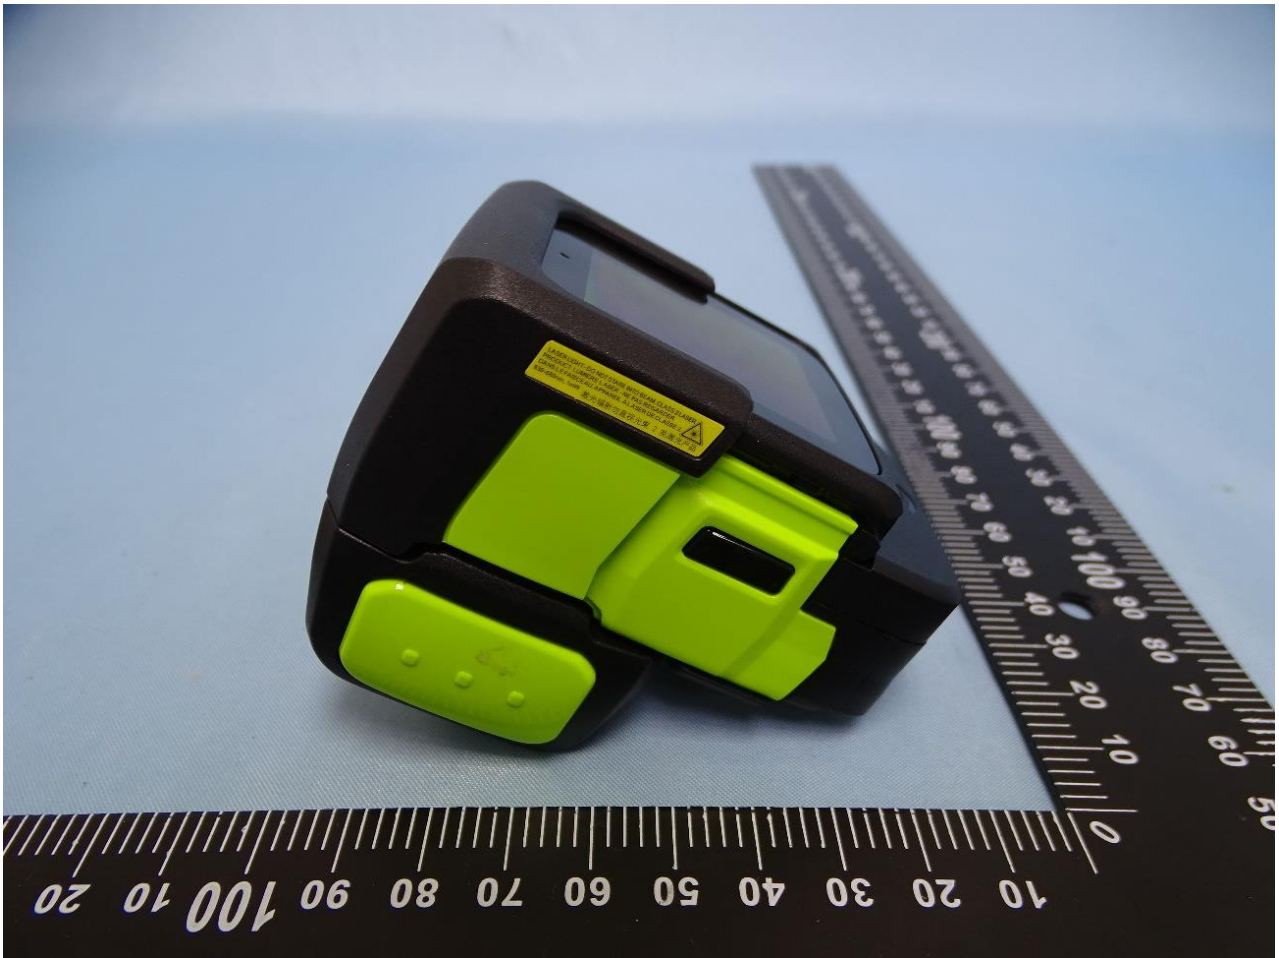

1. External Photograph of EUT

Brand Name: Zebra / Model Name: WR50 / HVIN: WR50

SKU 4

SKU 6

SKU 8

2. Photograph of Accessory

Brand Name: Zebra / Model Name: WR50 / HVIN: WR50

Specification of Accessory		
Adaptor	Brand Name	Zebra
	Model Name	PWR-WUA5V12W0US
USB charging cable with cup	Brand Name	Zebra
	Model Number	CBL-WS5X-USB1-01
USB C CABLE	Brand Name	Zebra
	Model Number	CBL-TC2X-USBC-01
WS50 Wearable Computer	Brand Name	Zebra
	Model Number	WS5001

Remark: For accessories equipped with this EUT, please refer to the following photos.

Adapter

USB charging cable with cup

USB C CABLE