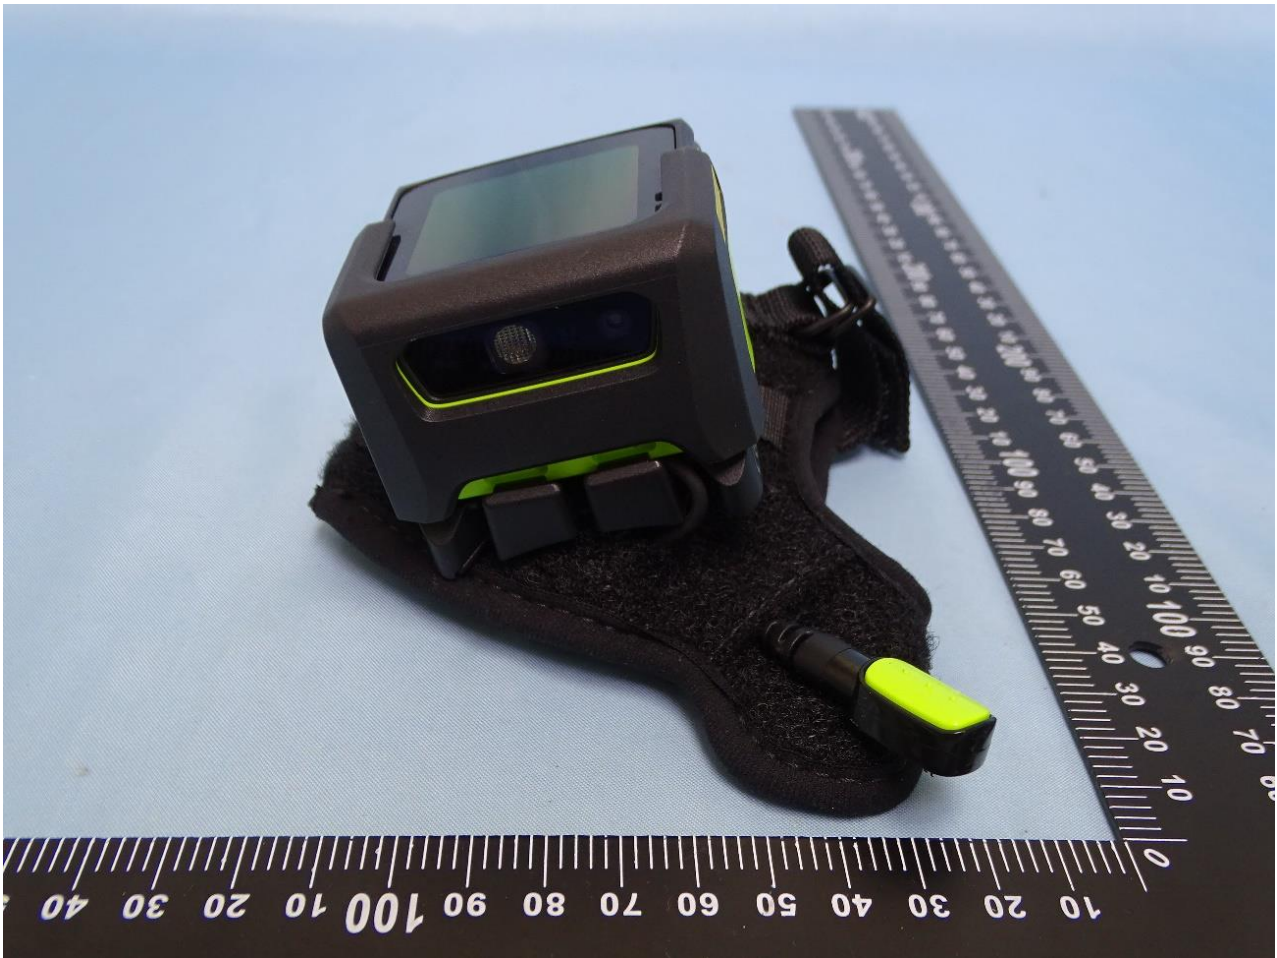

1. External Photograph of EUT

Brand Name: Zebra / Model Name: WR50 / HVIN: WR50

SKU 4

SKU 6

SKU 8

2. Photograph of Accessory

Brand Name: Zebra / Model Name: WR50 / HVIN: WR50

Specification of Accessory		
Adaptor	Brand Name	Zebra
	Model Name	PWR-WUA5V12W0US
USB charging cable with cup	Brand Name	Zebra
	Model Number	CBL-WS5X-USB1-01
USB C CABLE	Brand Name	Zebra
	Model Number	CBL-TC2X-USBC-01
WS50 Wearable Computer	Brand Name	Zebra
	Model Number	WS5001

Remark: For accessories equipped with this EUT, please refer to the following photos.

Adapter

USB charging cable with cup

USB C CABLE