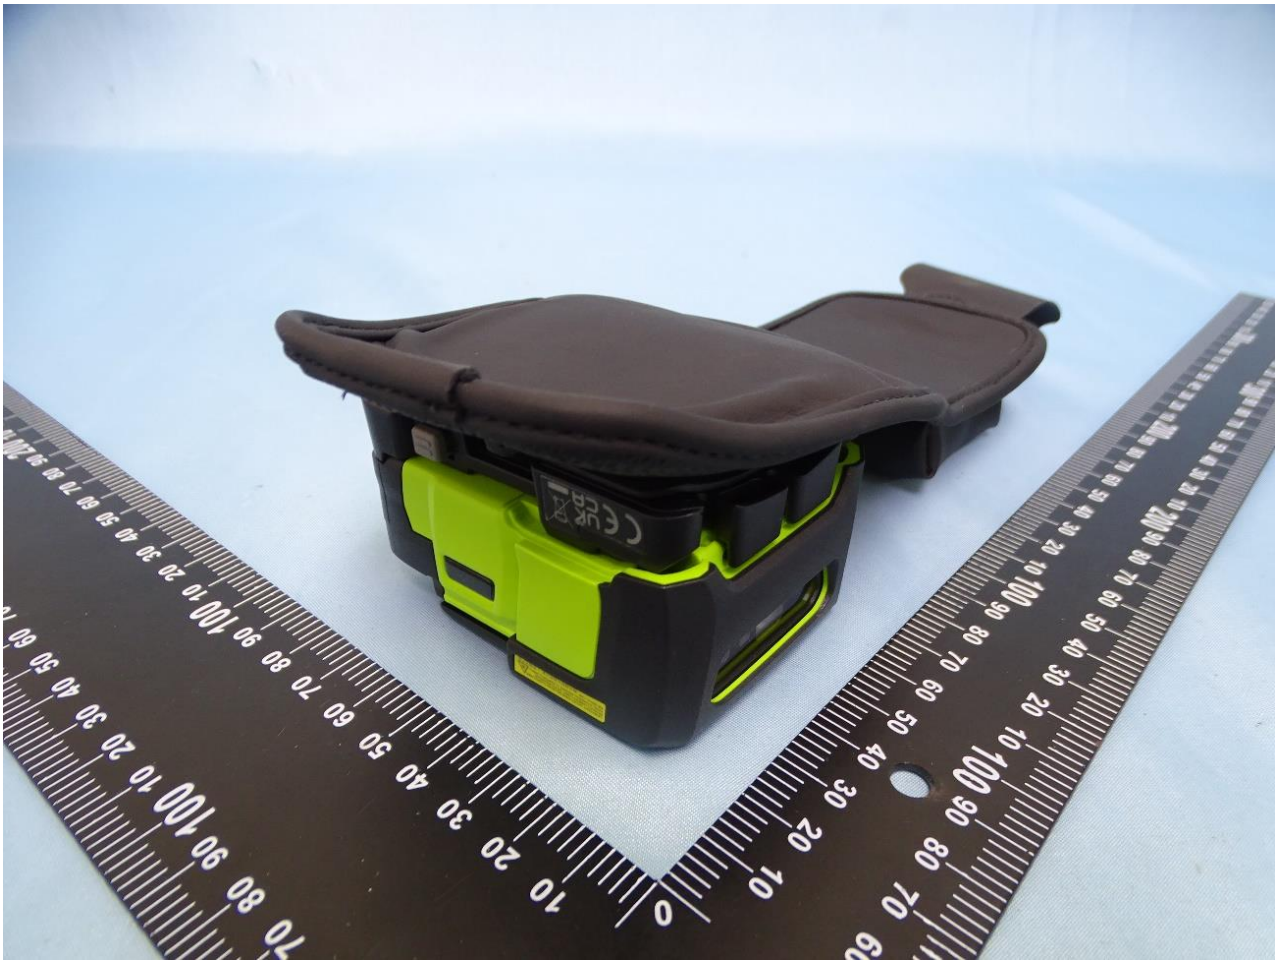

1. External Photograph of EUT

Brand Name: Zebra / Model Name: WR50 / HVIN: WR50

SKU 4

SKU 6

SKU 8

2. Photograph of Accessory

Brand Name: Zebra / Model Name: WR50 / HVIN: WR50

Specification of Accessory		
Adaptor	Brand Name	Zebra
	Model Name	PWR-WUA5V12W0US
USB charging cable with cup	Brand Name	Zebra
	Model Number	CBL-WS5X-USB1-01
USB C CABLE	Brand Name	Zebra
	Model Number	CBL-TC2X-USBC-01
WS50 Wearable Computer	Brand Name	Zebra
	Model Number	WS5001

Remark: For accessories equipped with this EUT, please refer to the following photos.

Adapter

USB charging cable with cup

USB C CABLE