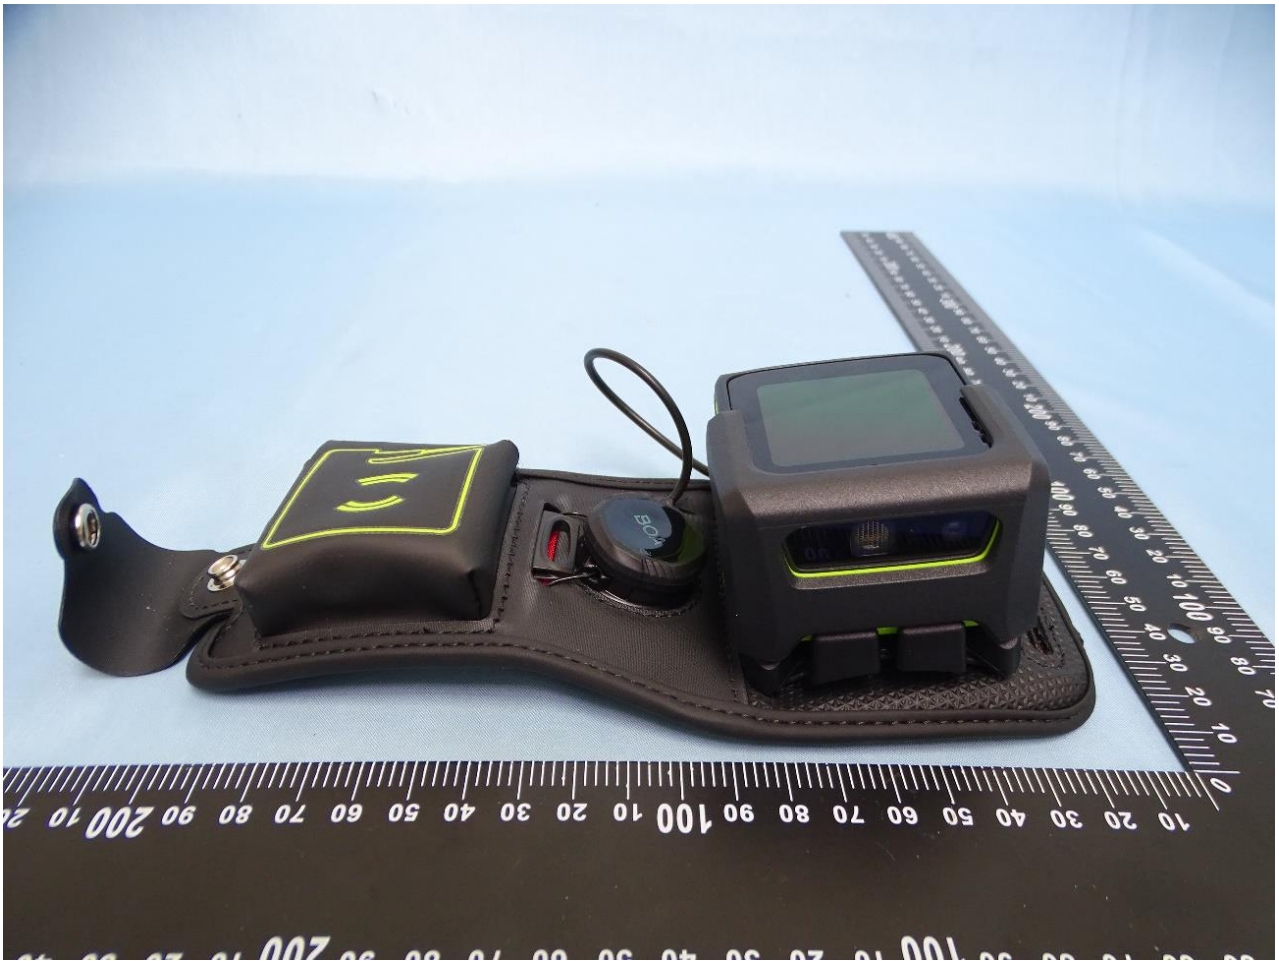

1. External Photograph of EUT

Brand Name: Zebra / Model Name: WR50 / HVIN: WR50

SKU 4

SKU 6

SKU 8

2. Photograph of Accessory

Brand Name: Zebra / Model Name: WR50 / HVIN: WR50

Specification of Accessory		
Adaptor	Brand Name	Zebra
	Model Name	PWR-WUA5V12W0US
USB charging cable with cup	Brand Name	Zebra
	Model Number	CBL-WS5X-USB1-01
USB C CABLE	Brand Name	Zebra
	Model Number	CBL-TC2X-USBC-01
WS50 Wearable Computer	Brand Name	Zebra
	Model Number	WS5001

Remark: For accessories equipped with this EUT, please refer to the following photos.

Adapter

USB charging cable with cup

USB C CABLE