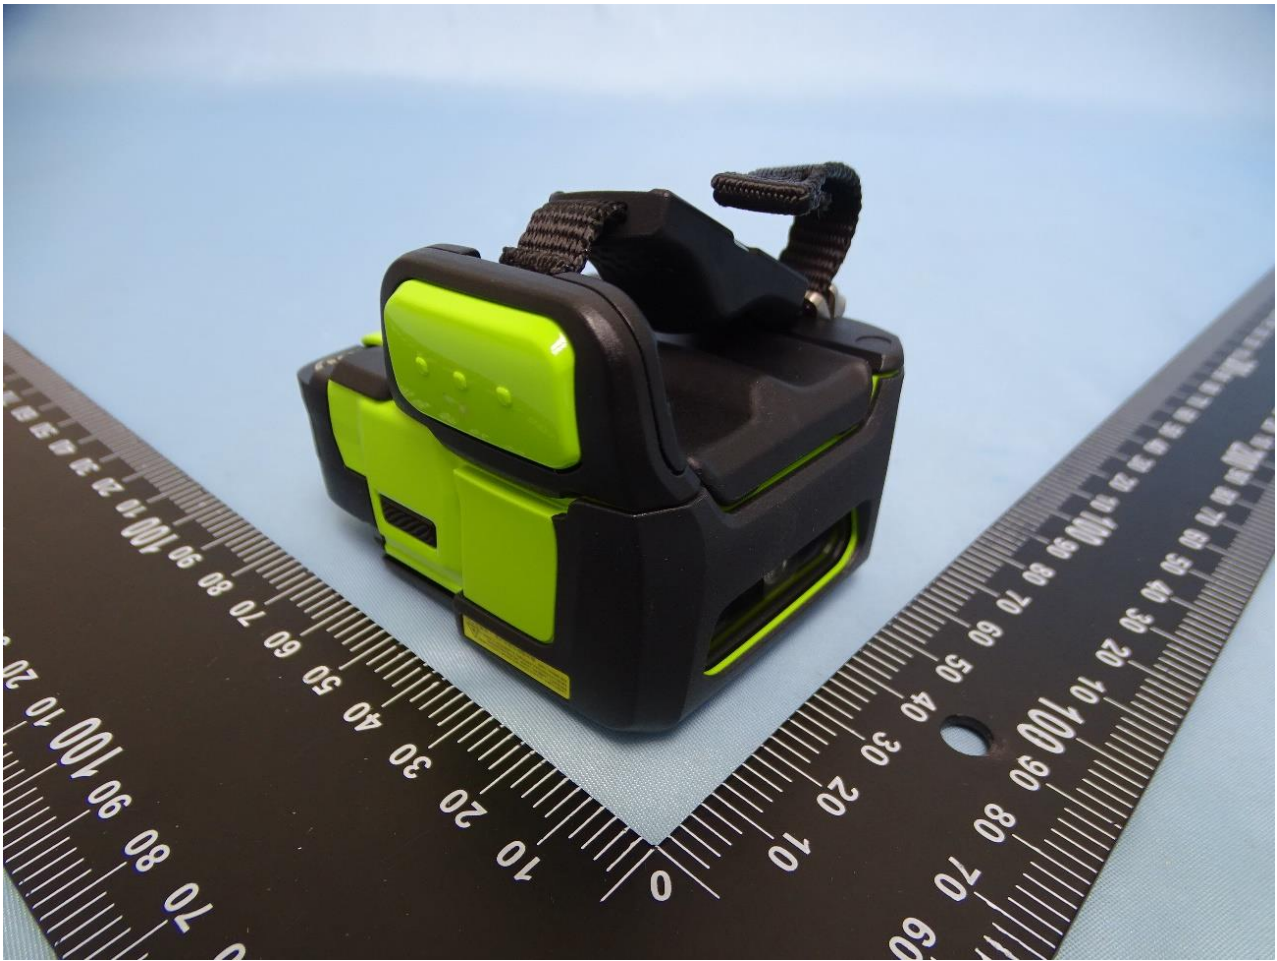

1. External Photograph of EUT

Brand Name: Zebra / Model Name: WR50 / HVIN: WR50

SKU 4

SKU 6

SKU 8

2. Photograph of Accessory

Brand Name: Zebra / Model Name: WR50 / HVIN: WR50

Specification of Accessory		
Adaptor	Brand Name	Zebra
	Model Name	PWR-WUA5V12W0US
USB charging cable with cup	Brand Name	Zebra
	Model Number	CBL-WS5X-USB1-01
USB C CABLE	Brand Name	Zebra
	Model Number	CBL-TC2X-USBC-01
WS50 Wearable Computer	Brand Name	Zebra
	Model Number	WS5001

Remark: For accessories equipped with this EUT, please refer to the following photos.

Adapter

USB charging cable with cup

USB C CABLE