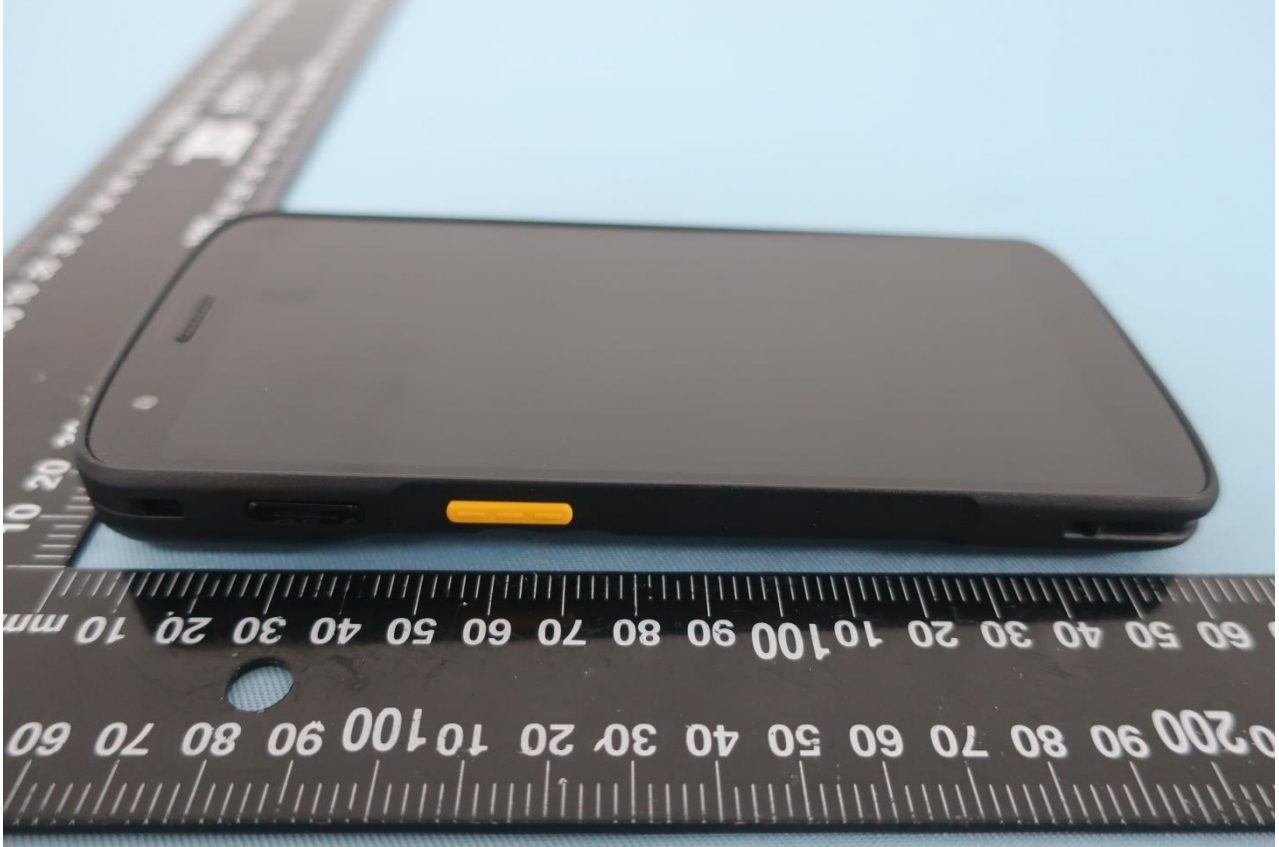

1. External Photograph of EUT

Brand Name: Zebra; Model Name: WCMTA

Brand Name: Zebra; Model Name: WCMTA

Brand Name: Zebra; Model Name: WCMTA

Brand Name: Zebra; Model Name: WCMTA

Brand Name: Zebra; Model Name: WCMTA

Brand Name: Zebra; Model Name: WCMTA

2. Photograph of Accessory

Brand Name: Zebra; Model Name: WCMTA

List of Accessory:

Specification of Accessory				
Battery1	Brand Name	Zebra	Model Number	BT-000473

Supported Unit used in test configuration and system				
Battery2	Brand Name	Zebra	Model Number	BT-000473B
Battery3	Brand Name	Zebra	Model Number	BT-000473E
AC Adapter	Brand Name	Zebra	Part Number	PWR-WUA5V12W0US
Earphone 1	Brand Name	Zebra	Part Number	HDST-35MM-PTT1-01
Earphone 2	Brand Name	Zebra	Part Number	HDST-USBC-PTT1-01
USB Cable (Type C to Type A)	Brand Name	Zebra	Part Number	CBL-TC5X-USBC2A-01
Type C-Audio Cable (Type C to 3.5mm)	Brand Name	Zebra	Part Number	ADP-USBC-35MM1-01
Trigger Handle	Brand Name	Zebra	Part Number	TRG-TC2L-SNP1-01
Hand Strap	Brand Name	Zebra	Part Number	SG-TC2L-HSTRP1-01
Soft Holster	Brand Name	Zebra	Part Number	SG-TC2L-HLSTR1-01