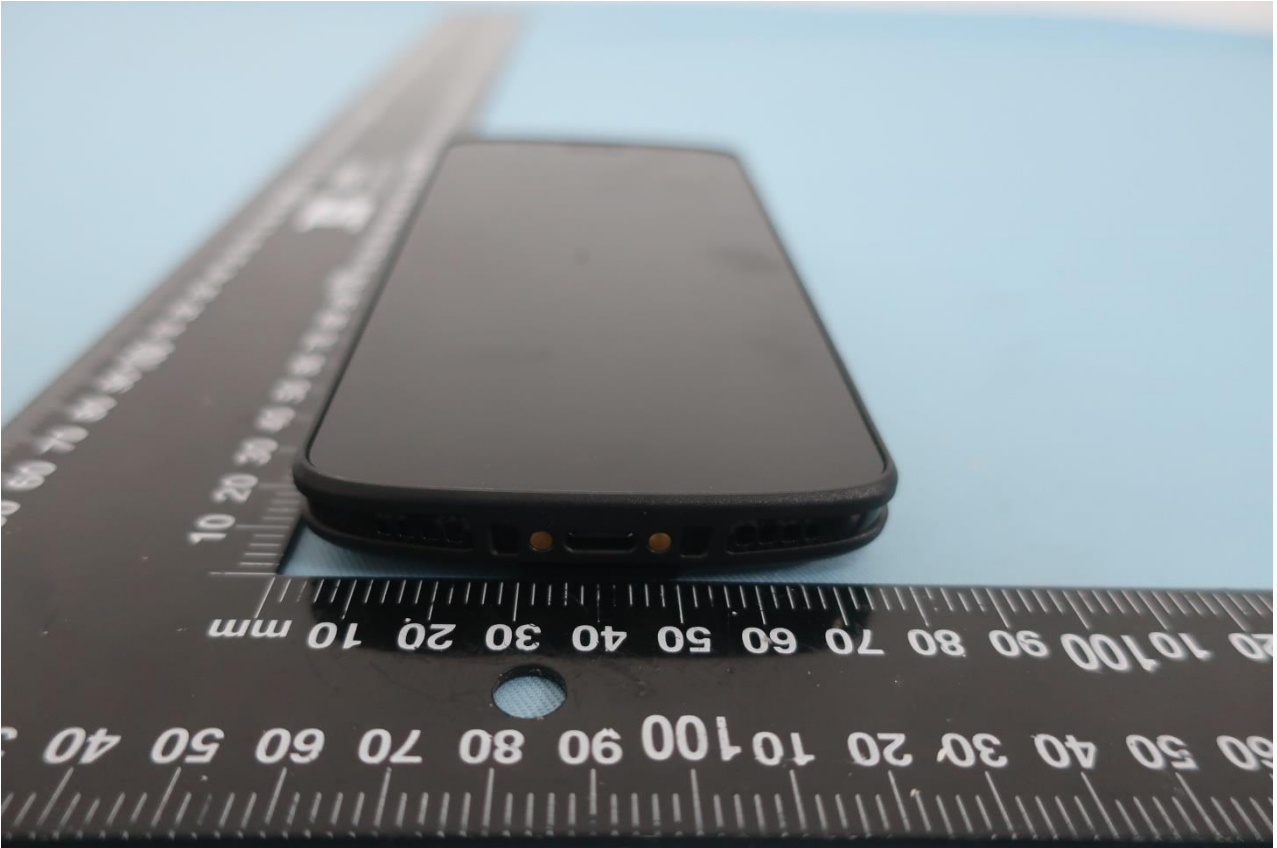

Brand Name: Zebra; Model Name: WCMTA

Brand Name: Zebra; Model Name: WCMTA

Brand Name: Zebra; Model Name: WCMTA

Brand Name: Zebra; Model Name: WCMTA

Brand Name: Zebra; Model Name: WCMTA

Brand Name: Zebra; Model Name: WCMTA

Brand Name: Zebra; Model Name: WCMTA

2. Photograph of Accessory

Brand Name: Zebra; Model Name: WCMTA

List of Accessory:

Specification of Accessory				
Battery1	Brand Name	Zebra	Model Number	BT-000473

Supported Unit used in test configuration and system				
Battery2	Brand Name	Zebra	Model Number	BT-000473B
Battery3	Brand Name	Zebra	Model Number	BT-000473E
AC Adapter	Brand Name	Zebra	Part Number	PWR-WUA5V12W0US
Earphone 1	Brand Name	Zebra	Part Number	HDST-35MM-PTT1-01
Earphone 2	Brand Name	Zebra	Part Number	HDST-USBC-PTT1-01
USB Cable (Type C to Type A)	Brand Name	Zebra	Part Number	CBL-TC5X-USBC2A-01
Type C-Audio Cable (Type C to 3.5mm)	Brand Name	Zebra	Part Number	ADP-USBC-35MM1-01
Trigger Handle	Brand Name	Zebra	Part Number	TRG-TC2L-SNP1-01
Hand Strap	Brand Name	Zebra	Part Number	SG-TC2L-HSTRP1-01
Soft Holster	Brand Name	Zebra	Part Number	SG-TC2L-HLSTR1-01