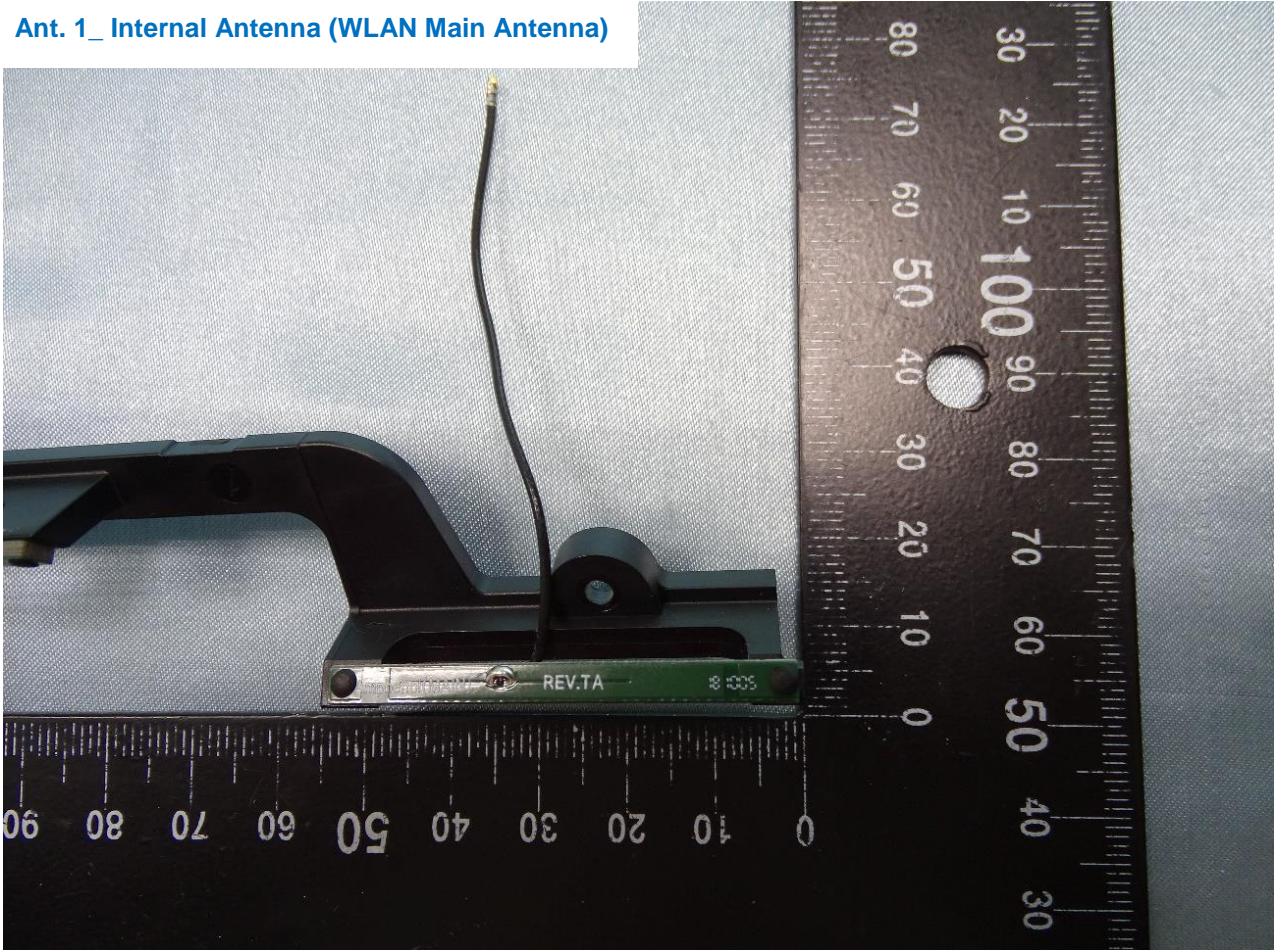

**Brand Name: Zebra / Model Name: VC8300**

Brand Name: Zebra / Model Name: VC8300

Brand Name: Zebra / Model Name: VC8300

Brand Name: Zebra / Model Name: VC8300

Brand Name: Zebra / Model Name: VC8300

Brand Name: Zebra / Model Name: VC8300

Brand Name: Zebra / Model Name: VC8300

Brand Name: Zebra / Model Name: VC8300

Ant. 1\_ Internal Antenna (WLAN Main Antenna)

Brand Name: Zebra / Model Name: VC8300

Brand Name: Zebra / Model Name: VC8300

Brand Name: Zebra / Model Name: VC8300