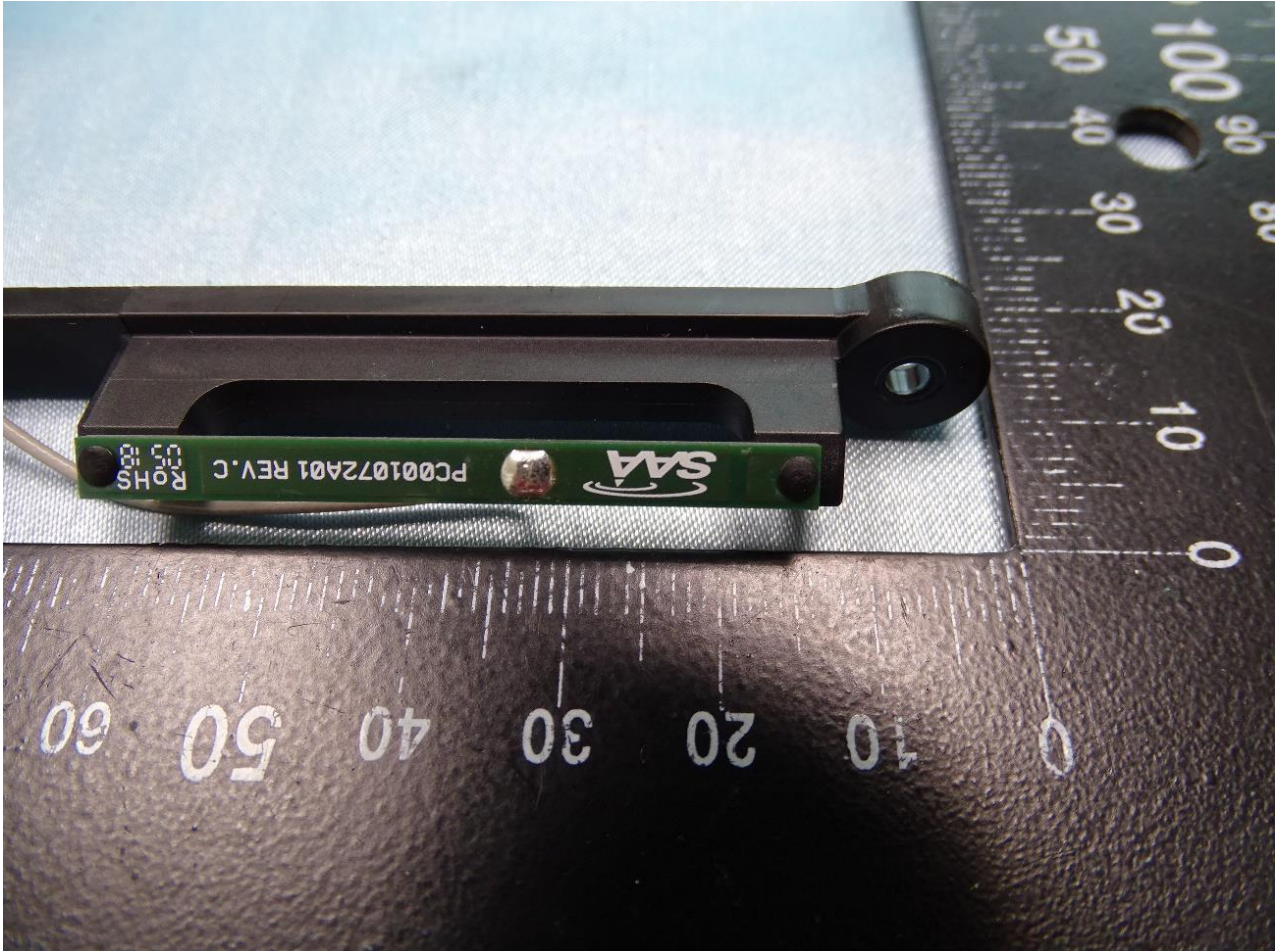

**Brand Name: Zebra / Model Name: VC8300**

Brand Name: Zebra / Model Name: VC8300

Brand Name: Zebra / Model Name: VC8300

Brand Name: Zebra / Model Name: VC8300

Brand Name: Zebra / Model Name: VC8300

Brand Name: Zebra / Model Name: VC8300

Brand Name: Zebra / Model Name: VC8300

Brand Name: Zebra / Model Name: VC8300

Ant. 1\_ Internal Antenna (WLAN Main Antenna)

Brand Name: Zebra / Model Name: VC8300

Brand Name: Zebra / Model Name: VC8300

Brand Name: Zebra / Model Name: VC8300

Brand Name: Zebra / Model Name: VC8300

Ant. 1\_ Internal Antenna (WLAN Aux. and Bluetooth Antenna)

Brand Name: Zebra / Model Name: VC8300

Brand Name: Zebra / Model Name: VC8300

Brand Name: Zebra / Model Name: VC8300

Brand Name: Zebra / Model Name: VC8300

Ant. 2\_External Antenna (AN2010)

Brand Name: Zebra / Model Name: VC8300

Brand Name: Zebra / Model Name: VC8300

**Brand Name: Zebra / Model Name: VC8300**

Brand Name: Zebra / Model Name: VC8300