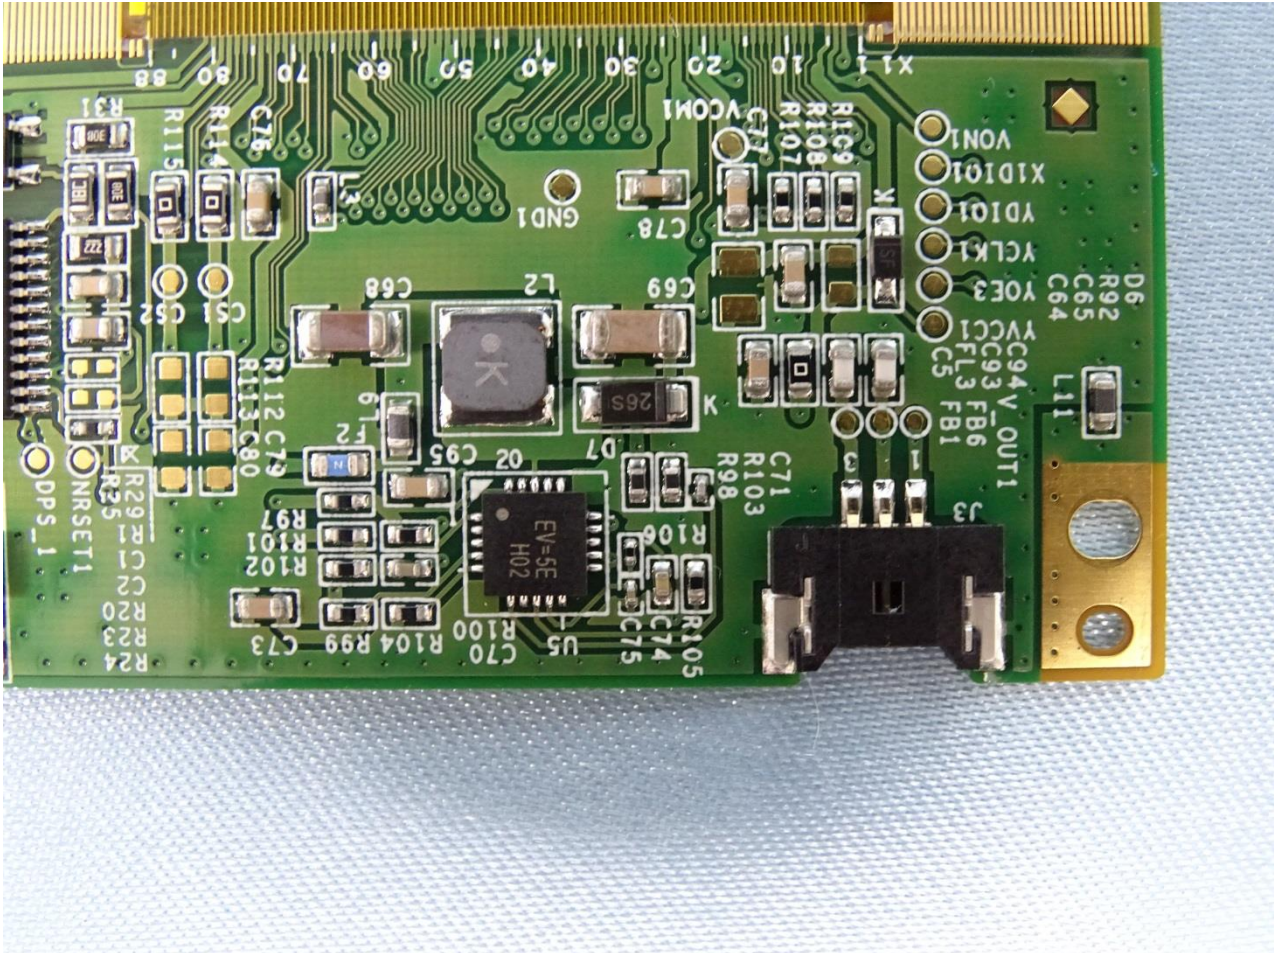

**Brand Name: Zebra / Model Name: VC8300**

Brand Name: Zebra / Model Name: VC8300

Brand Name: Zebra / Model Name: VC8300

Brand Name: Zebra / Model Name: VC8300

Brand Name: Zebra / Model Name: VC8300

Brand Name: Zebra / Model Name: VC8300

Brand Name: Zebra / Model Name: VC8300

Brand Name: Zebra / Model Name: VC8300

Ant. 1\_ Internal Antenna (WLAN Main Antenna)

Brand Name: Zebra / Model Name: VC8300

Brand Name: Zebra / Model Name: VC8300

Brand Name: Zebra / Model Name: VC8300

Brand Name: Zebra / Model Name: VC8300

Ant. 1\_ Internal Antenna (WLAN Aux. and Bluetooth Antenna)

Brand Name: Zebra / Model Name: VC8300

Brand Name: Zebra / Model Name: VC8300

Brand Name: Zebra / Model Name: VC8300

Brand Name: Zebra / Model Name: VC8300

Ant. 2\_External Antenna (AN2010)

Brand Name: Zebra / Model Name: VC8300

Brand Name: Zebra / Model Name: VC8300

**Brand Name: Zebra / Model Name: VC8300**

Brand Name: Zebra / Model Name: VC8300