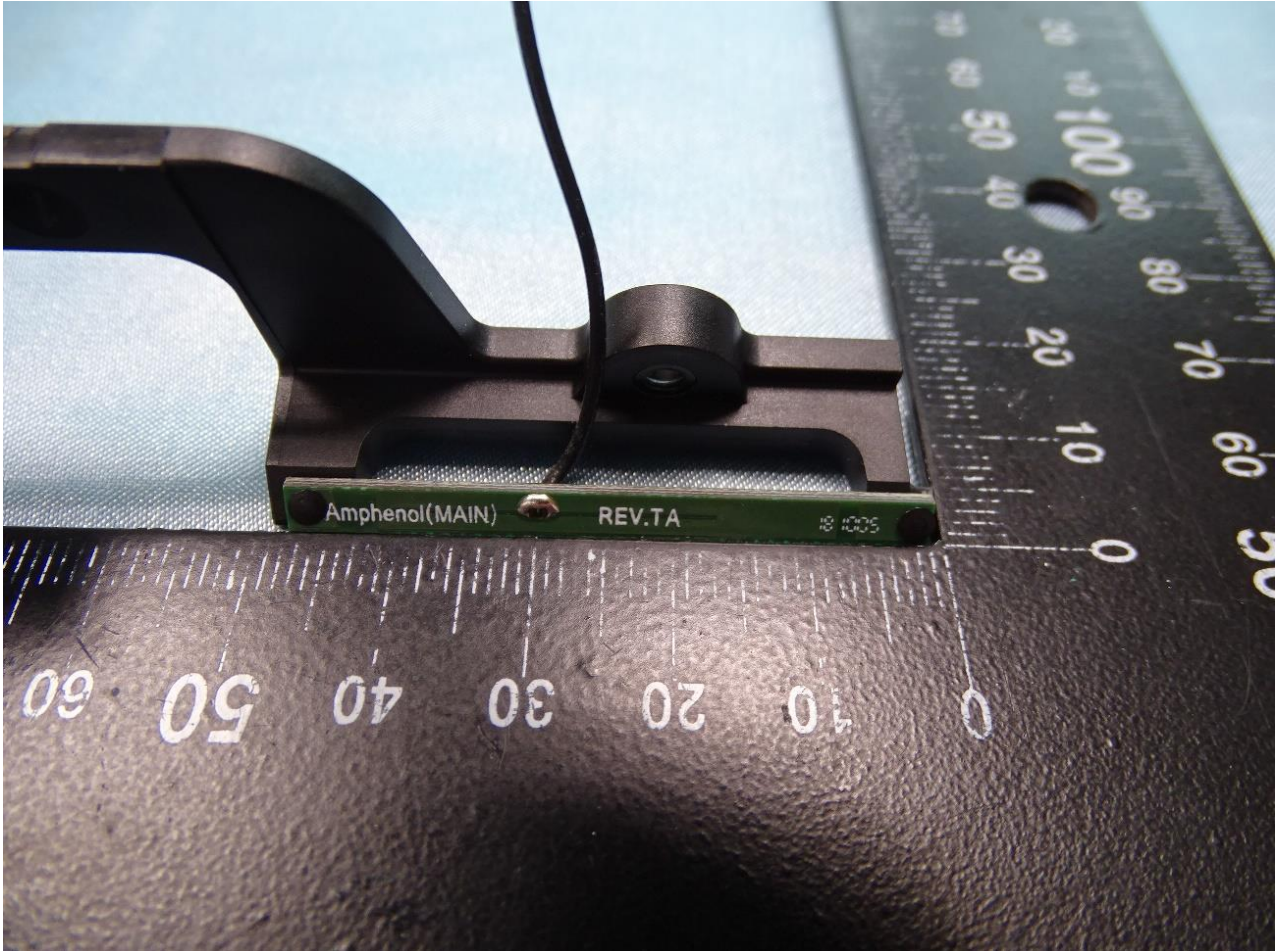

Brand Name: Zebra / Model Name: VC8300

Brand Name: Zebra / Model Name: VC8300

Ant. 1\_ Internal Antenna (WLAN Main Antenna)

Brand Name: Zebra / Model Name: VC8300

Brand Name: Zebra / Model Name: VC8300

Brand Name: Zebra / Model Name: VC8300