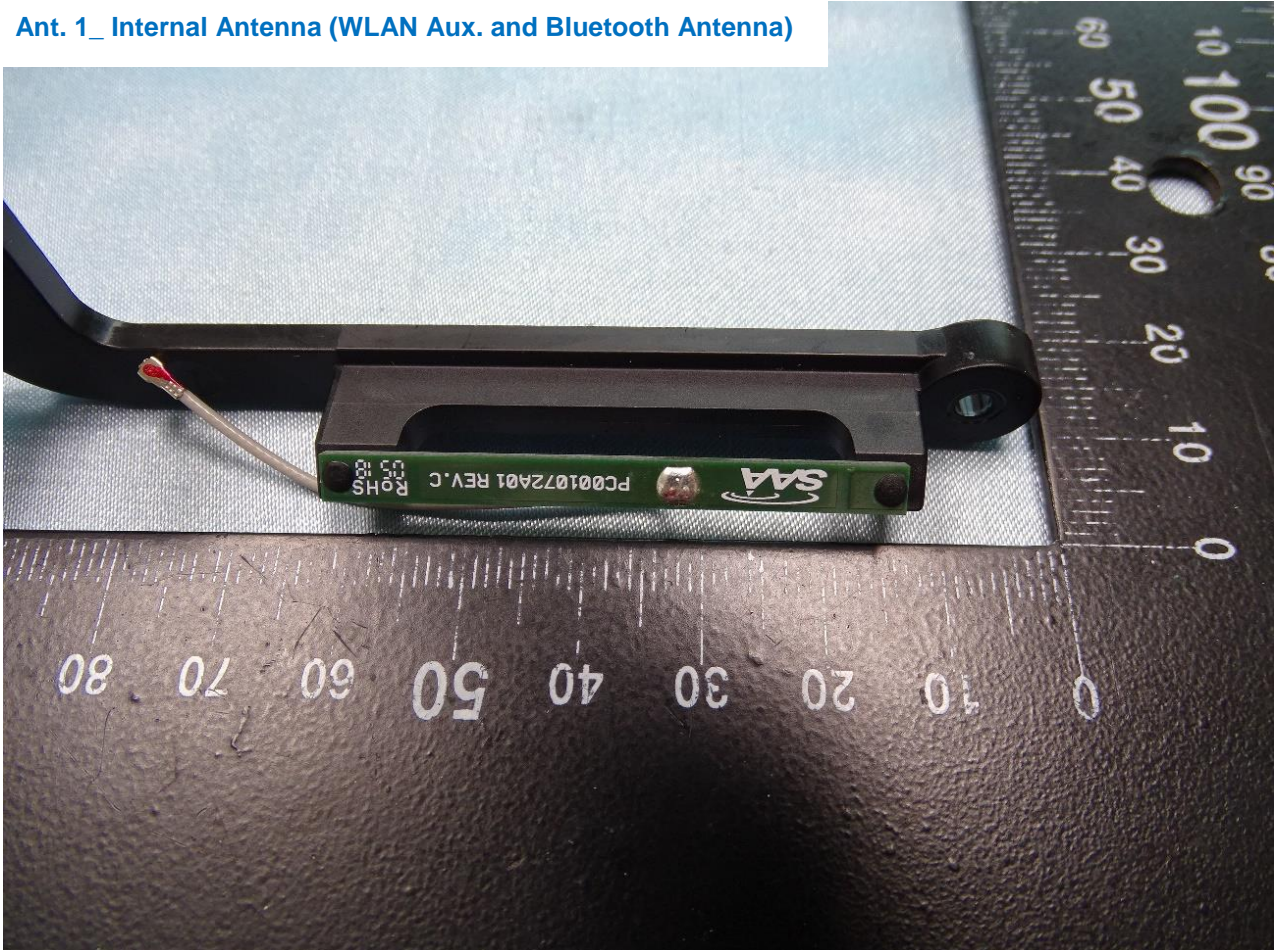

**Brand Name: Zebra / Model Name: VC8300**

Brand Name: Zebra / Model Name: VC8300

Brand Name: Zebra / Model Name: VC8300

Brand Name: Zebra / Model Name: VC8300

Brand Name: Zebra / Model Name: VC8300

Brand Name: Zebra / Model Name: VC8300

Brand Name: Zebra / Model Name: VC8300

Brand Name: Zebra / Model Name: VC8300

Ant. 1\_ Internal Antenna (WLAN Main Antenna)

Brand Name: Zebra / Model Name: VC8300

Brand Name: Zebra / Model Name: VC8300

Brand Name: Zebra / Model Name: VC8300

Brand Name: Zebra / Model Name: VC8300

Ant. 1\_ Internal Antenna (WLAN Aux. and Bluetooth Antenna)

Brand Name: Zebra / Model Name: VC8300

Brand Name: Zebra / Model Name: VC8300

Brand Name: Zebra / Model Name: VC8300