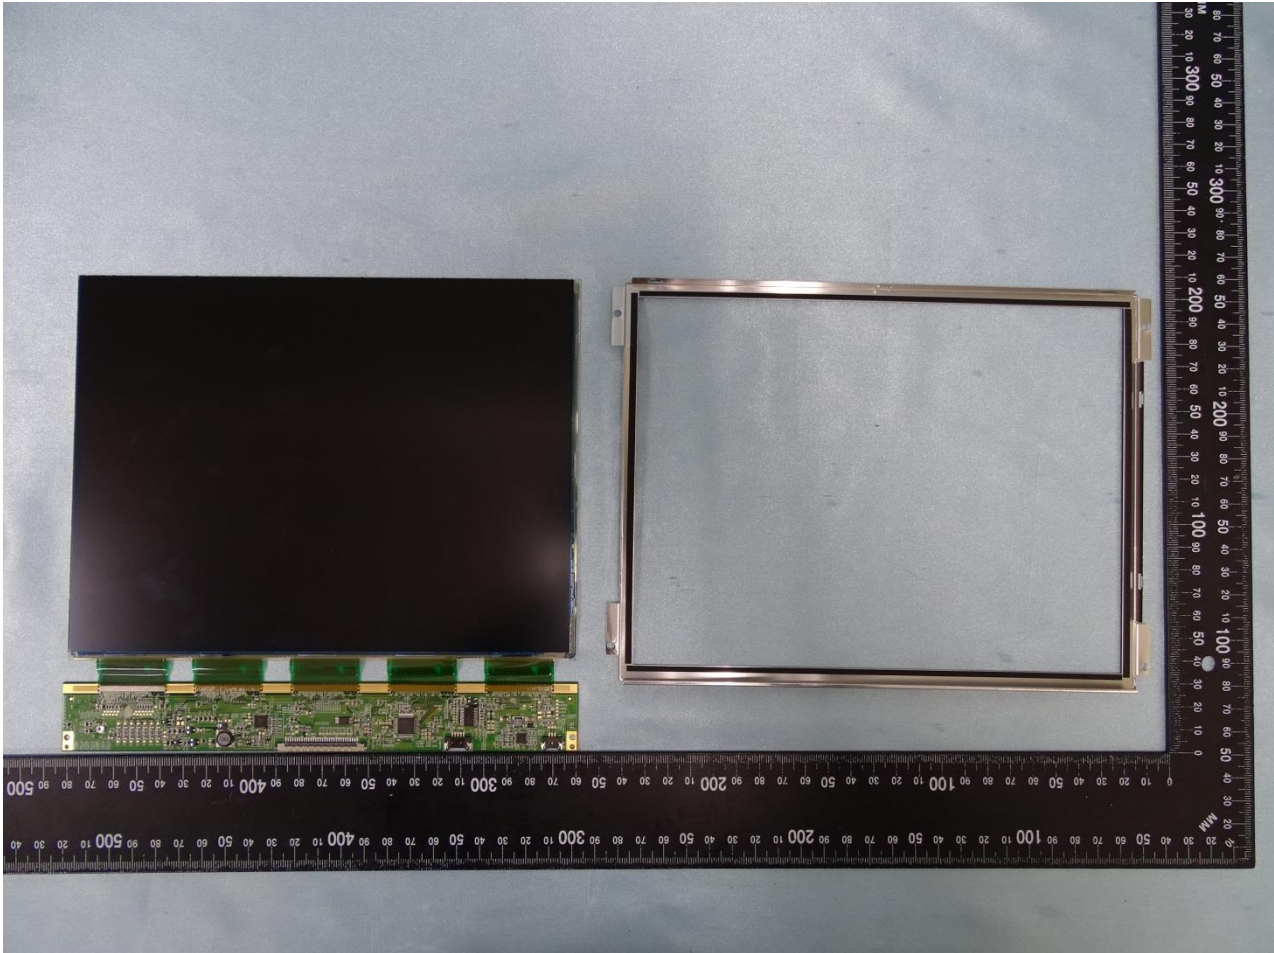

**Brand Name: Zebra / Model Name: VC8300**

Brand Name: Zebra / Model Name: VC8300

Brand Name: Zebra / Model Name: VC8300

Brand Name: Zebra / Model Name: VC8300

Brand Name: Zebra / Model Name: VC8300

Brand Name: Zebra / Model Name: VC8300

Brand Name: Zebra / Model Name: VC8300

Brand Name: Zebra / Model Name: VC8300

Ant. 1\_ Internal Antenna (WLAN Main Antenna)

Brand Name: Zebra / Model Name: VC8300

Brand Name: Zebra / Model Name: VC8300

Brand Name: Zebra / Model Name: VC8300