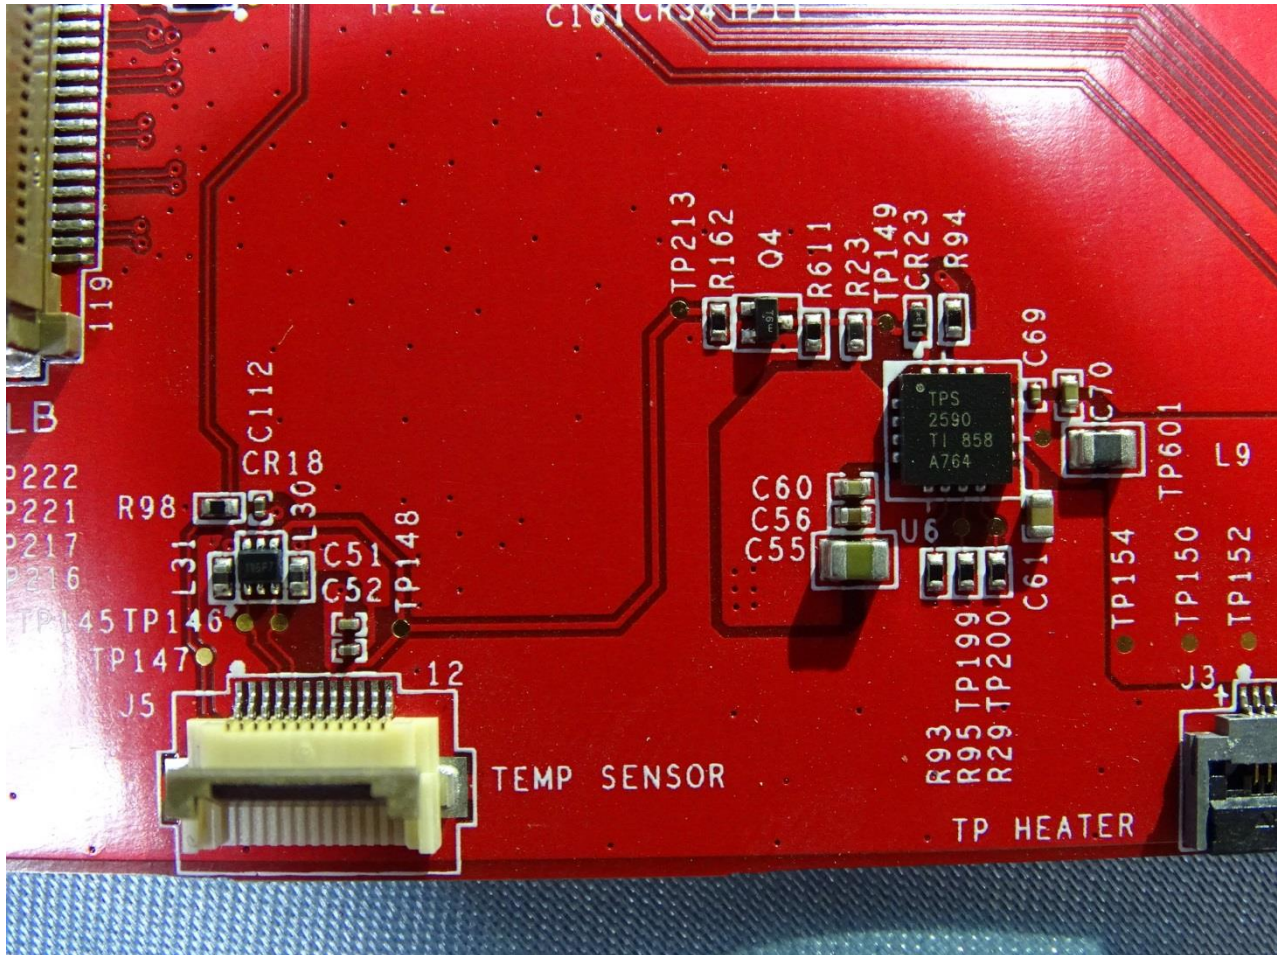

### 3. Internal Photograph of EUT

Brand Name: Zebra / Model Name: VC8300

Brand Name: Zebra / Model Name: VC8300

Sample 1 and Sample 3

Brand Name: Zebra / Model Name: VC8300

Brand Name: Zebra / Model Name: VC8300

Brand Name: Zebra / Model Name: VC8300

Brand Name: Zebra / Model Name: VC8300

Brand Name: Zebra / Model Name: VC8300

Brand Name: Zebra / Model Name: VC8300

Brand Name: Zebra / Model Name: VC8300

Brand Name: Zebra / Model Name: VC8300