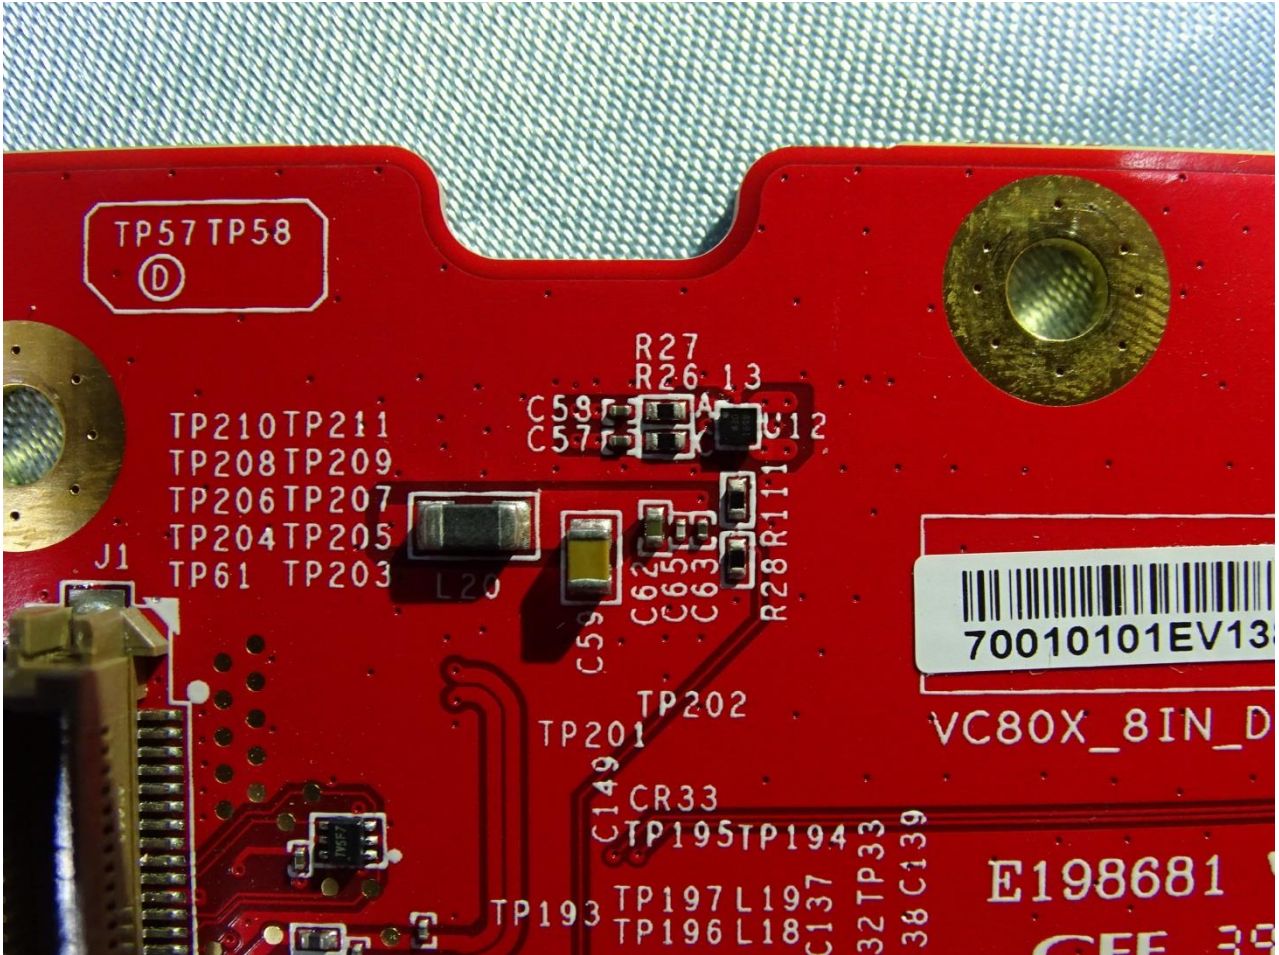

### 3. Internal Photograph of EUT

Brand Name: Zebra / Model Name: VC8300

Brand Name: Zebra / Model Name: VC8300

Sample 1 and Sample 3

Brand Name: Zebra / Model Name: VC8300

Brand Name: Zebra / Model Name: VC8300

Brand Name: Zebra / Model Name: VC8300

Brand Name: Zebra / Model Name: VC8300

Brand Name: Zebra / Model Name: VC8300

Brand Name: Zebra / Model Name: VC8300

Brand Name: Zebra / Model Name: VC8300

Brand Name: Zebra / Model Name: VC8300