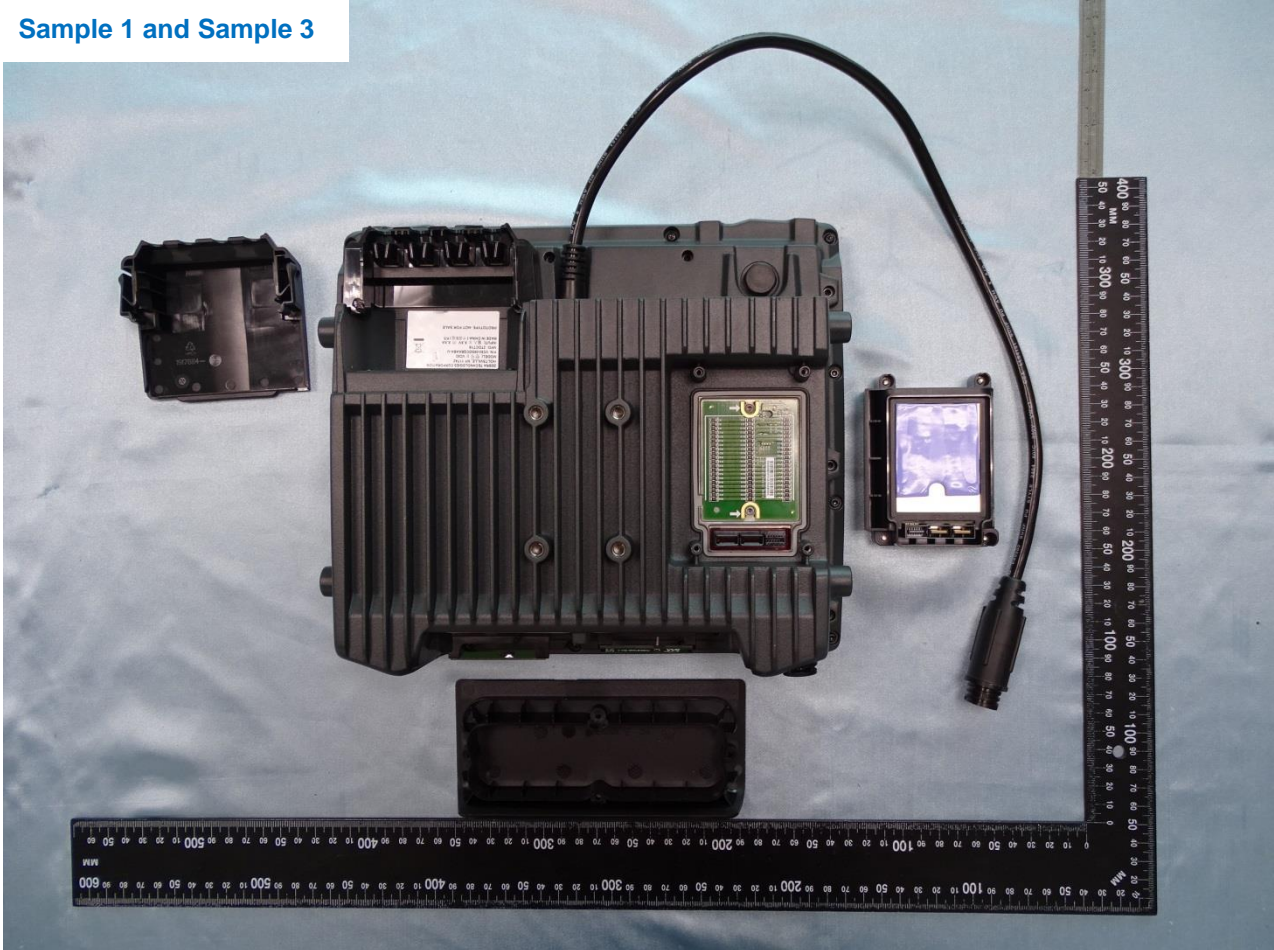

### 3. Internal Photograph of EUT

Brand Name: Zebra / Model Name: VC8300

Brand Name: Zebra / Model Name: VC8300

Sample 1 and Sample 3

Brand Name: Zebra / Model Name: VC8300

Brand Name: Zebra / Model Name: VC8300

Brand Name: Zebra / Model Name: VC8300

Brand Name: Zebra / Model Name: VC8300

Brand Name: Zebra / Model Name: VC8300

Brand Name: Zebra / Model Name: VC8300

Brand Name: Zebra / Model Name: VC8300

Brand Name: Zebra / Model Name: VC8300

Brand Name: Zebra / Model Name: VC8300

Brand Name: Zebra / Model Name: VC8300

Brand Name: Zebra / Model Name: VC8300

**Brand Name: Zebra / Model Name: VC8300**