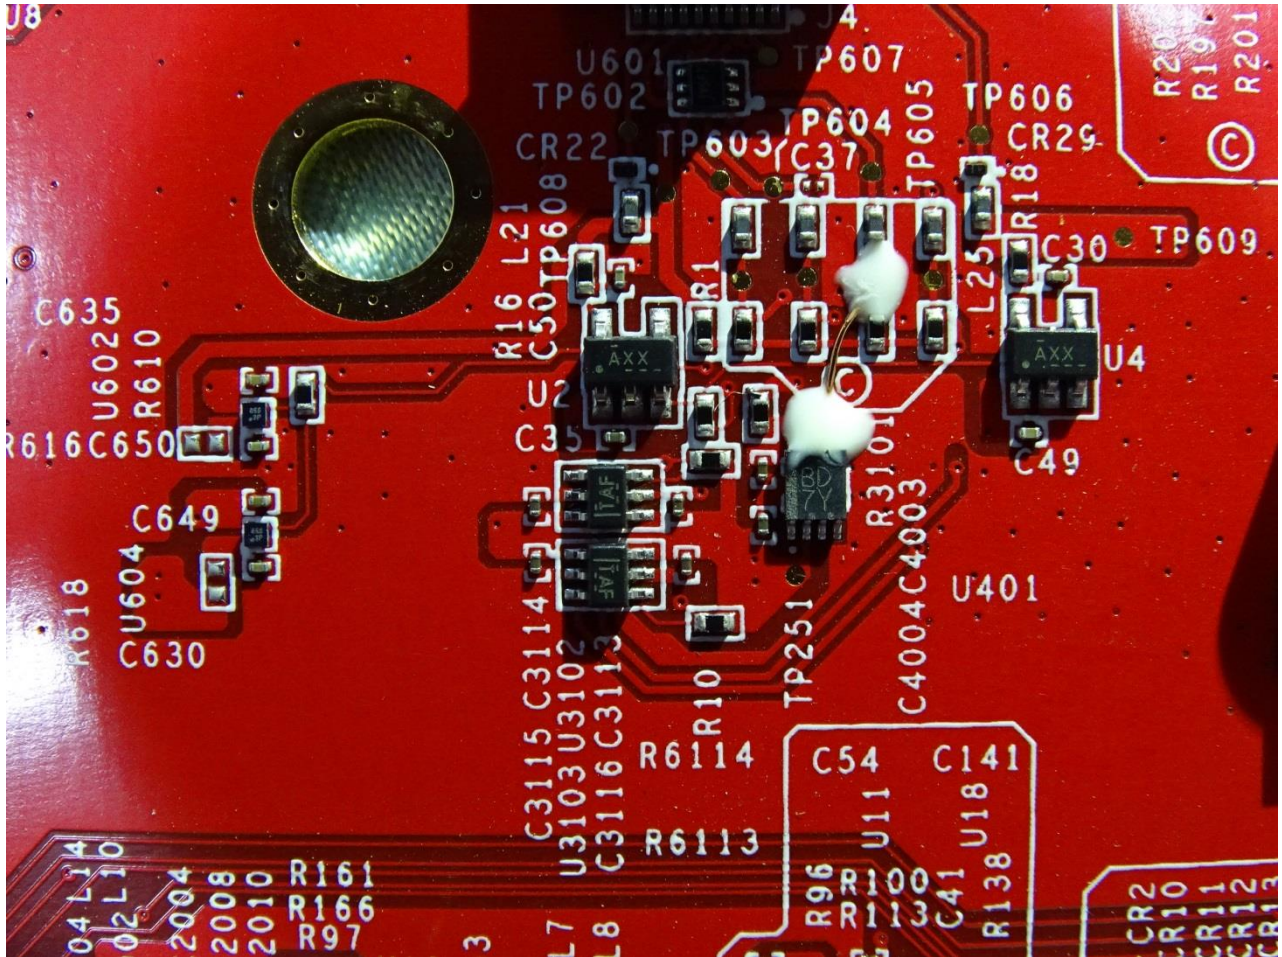

### 3. Internal Photograph of EUT

Brand Name: Zebra / Model Name: VC8300

Brand Name: Zebra / Model Name: VC8300

Sample 1 and Sample 3

Brand Name: Zebra / Model Name: VC8300

Brand Name: Zebra / Model Name: VC8300

Brand Name: Zebra / Model Name: VC8300

Brand Name: Zebra / Model Name: VC8300

Brand Name: Zebra / Model Name: VC8300

Brand Name: Zebra / Model Name: VC8300

Brand Name: Zebra / Model Name: VC8300

Brand Name: Zebra / Model Name: VC8300