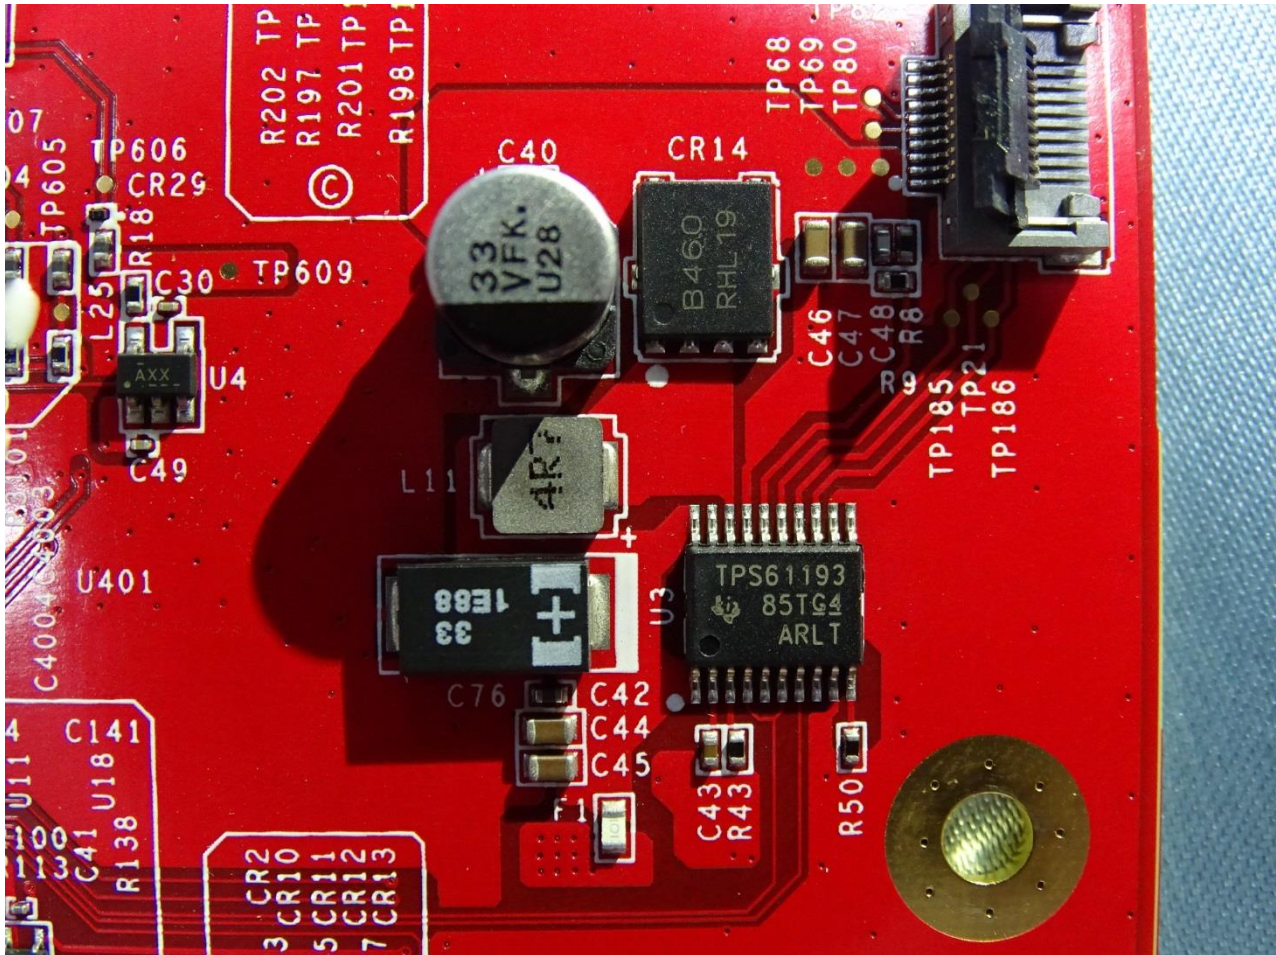

### 3. Internal Photograph of EUT

Brand Name: Zebra / Model Name: VC8300

Brand Name: Zebra / Model Name: VC8300

Sample 1 and Sample 3

Brand Name: Zebra / Model Name: VC8300

Brand Name: Zebra / Model Name: VC8300

Brand Name: Zebra / Model Name: VC8300

Brand Name: Zebra / Model Name: VC8300

Brand Name: Zebra / Model Name: VC8300

Brand Name: Zebra / Model Name: VC8300

Brand Name: Zebra / Model Name: VC8300

Brand Name: Zebra / Model Name: VC8300