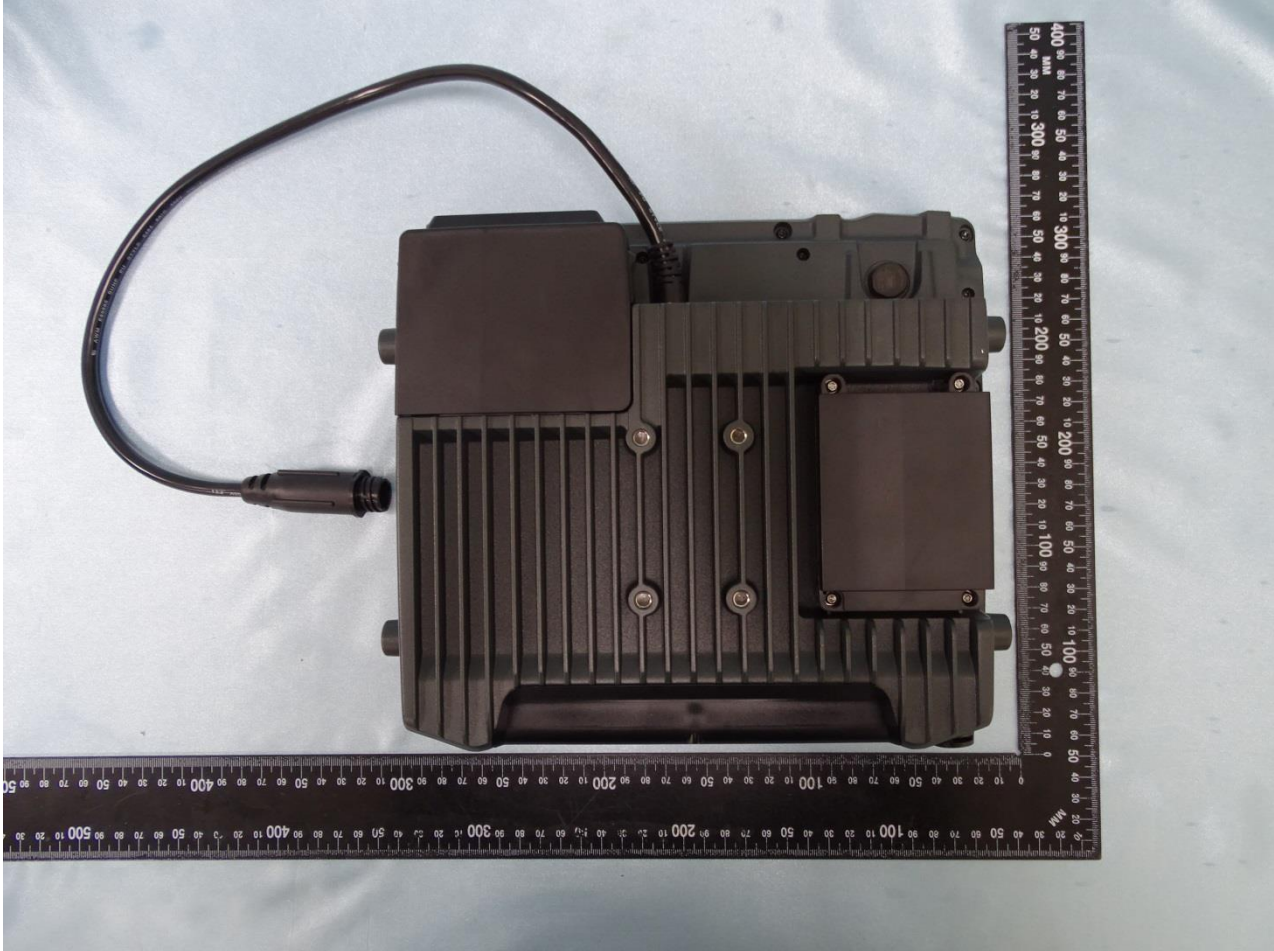

Brand Name: Zebra / Model Name: VC8300

Brand Name: Zebra / Model Name: VC8300

Sample 7

Brand Name: Zebra / Model Name: VC8300

Brand Name: Zebra / Model Name: VC8300

Brand Name: Zebra / Model Name: VC8300

Brand Name: Zebra / Model Name: VC8300

Brand Name: Zebra / Model Name: VC8300

2. Photograph of Accessory

Brand Name: Zebra / Model Name: VC8300

Specification of Accessory		
AC Adapter	Brand Name	Zebra
	Model Name	FSP150-AAAN2-Z
Battery	Brand Name	Zebra
	Model Name	BT000254A01
Car Charger	Brand Name	Zebra
	Model Name	CA1210
RJ50/USB cable	Brand Name	Zebra
	Model Name	CBA-U01-S07ZAR
Scanner	Brand Name	Zebra
	Model Name	DS3508
Scanner	Brand Name	Zebra
	Model Name	LS3408
Audio Speaker	Brand Name	Zebra
	Model Name	M1000
Ferrite Core	Brand Name	Zebra
	Model Name	M1000
Keyboard (iKey)	Brand Name	Zebra
	Model Name	SLK-101-M-USB-3F
Keyboard (remote keyboard)	Brand Name	Zebra
	Model Name	KYBD-QWH-VC80
External Antenna (Monopole)	Brand Name	Zebra
	Model Name	AN2010
External Antenna (Monopole)	Brand Name	Zebra
	Model Name	AN2020
External Antenna (Dipole)	Brand Name	Zebra
	Model Name	AN2030
Power Pre-regulator	Brand Name	PSION
	Model Name	PS1370