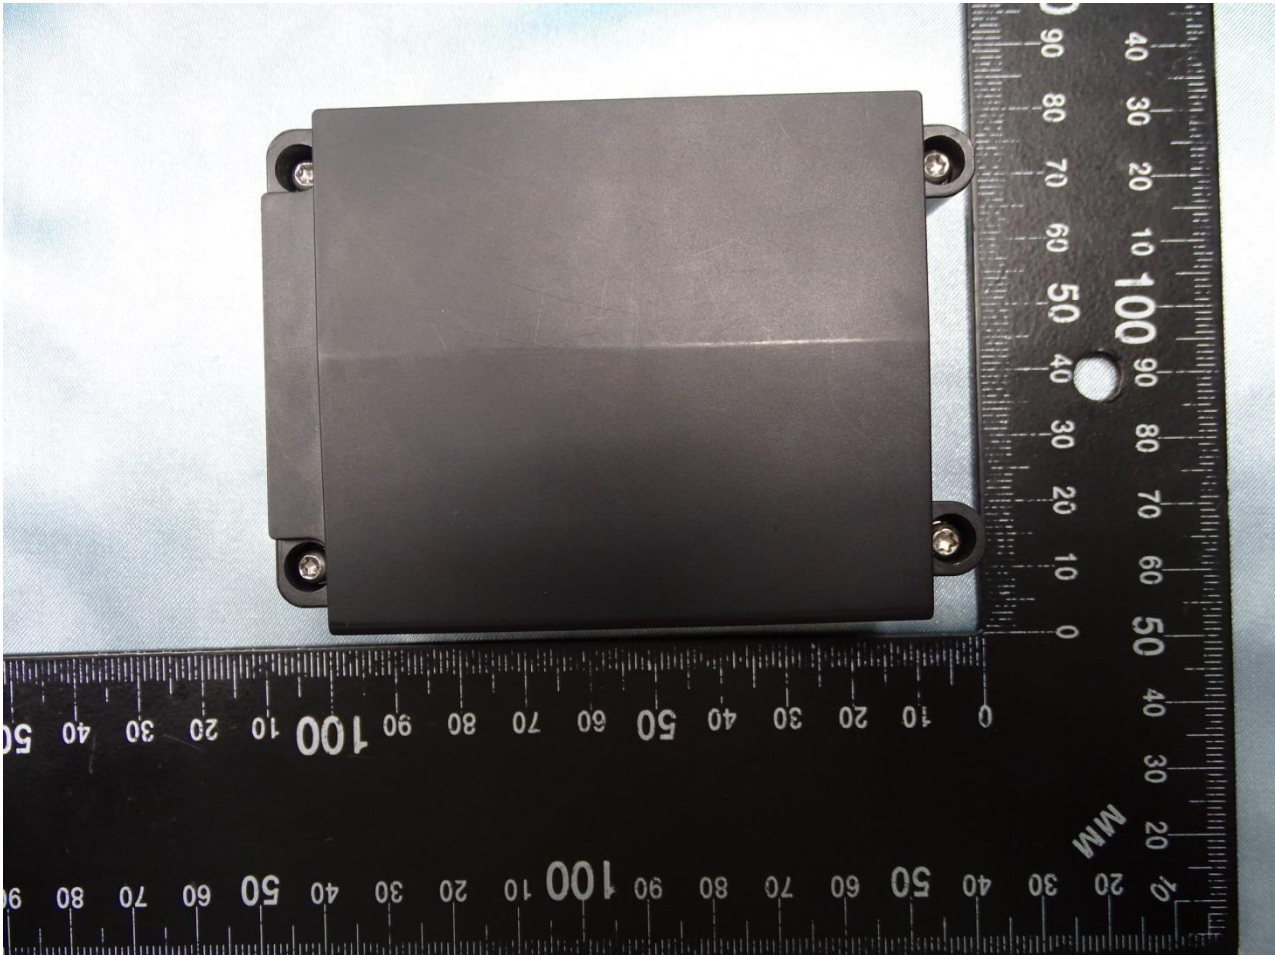

Sample 7

Brand Name: Zebra / Model Name: VC8300

AC Adapter

Brand Name: Zebra / Model Name: VC8300

Brand Name: Zebra / Model Name: VC8300

Battery

Brand Name: Zebra / Model Name: VC8300

Brand Name: Zebra / Model Name: VC8300