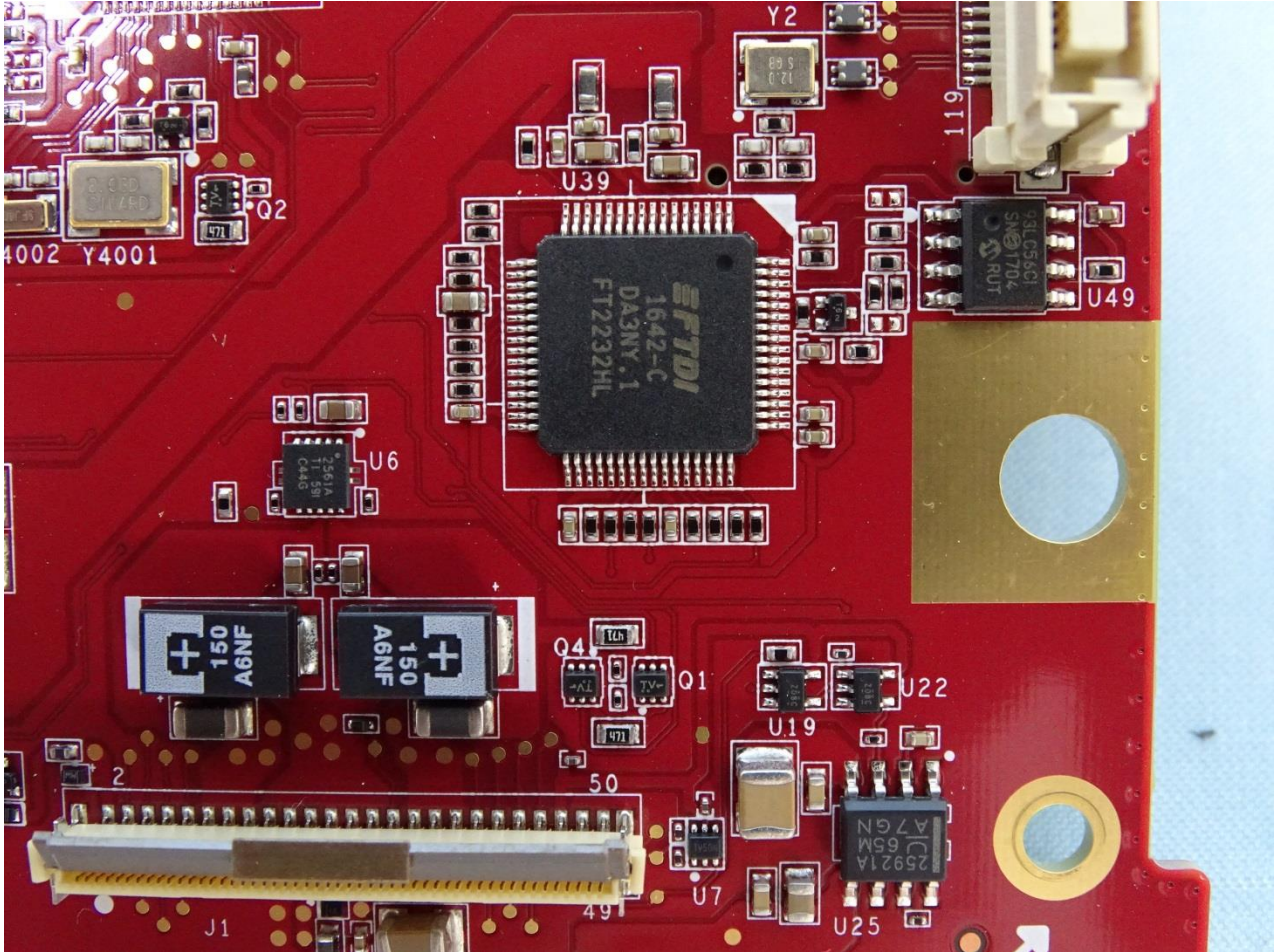

Brand Name: Zebra / Model Name: VC80x