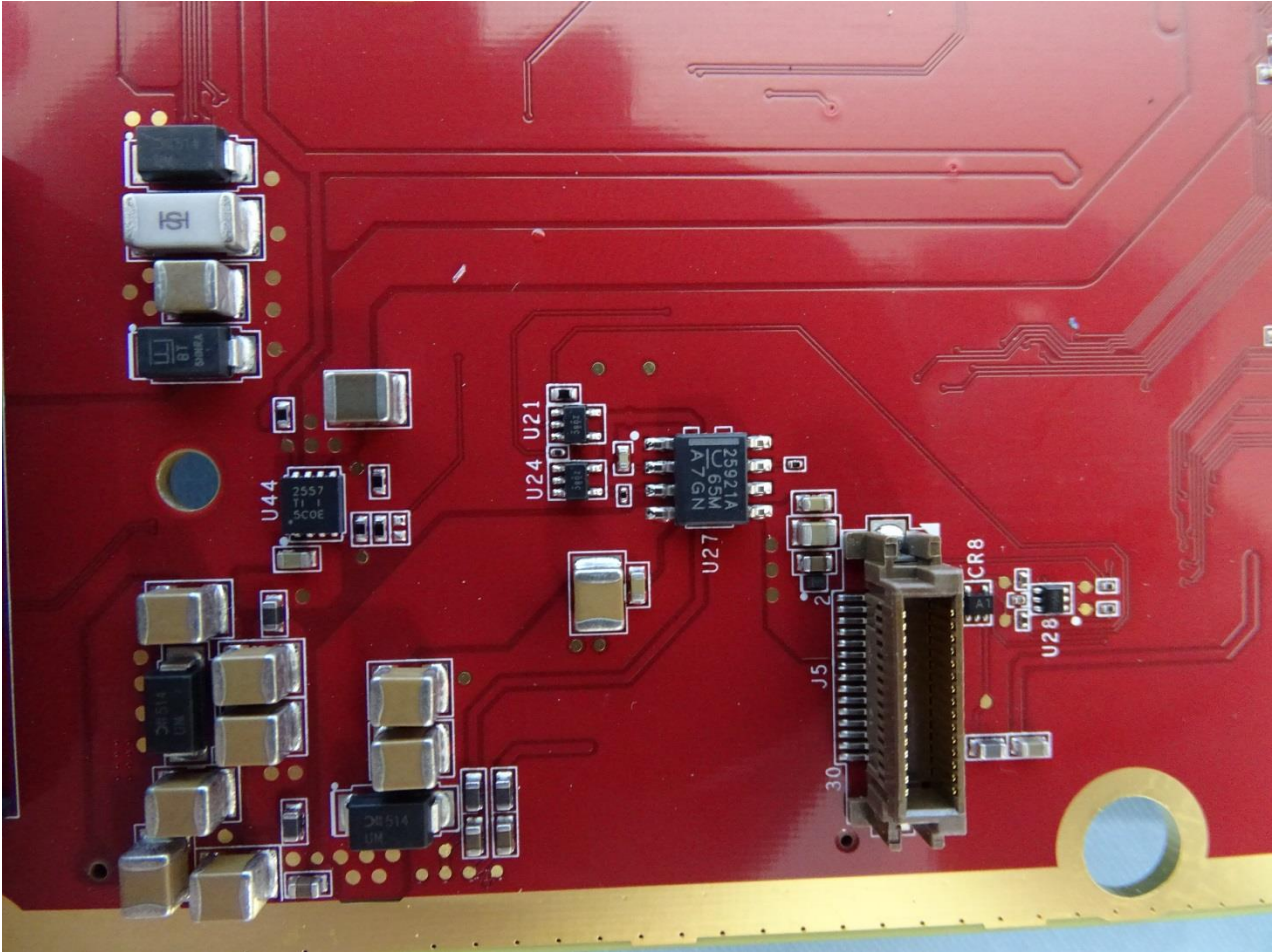

3. Internal Photograph of EUT

Brand Name: Zebra / Model Name: VC80x

Brand Name: Zebra / Model Name: VC80x

Sample 1

Brand Name: Zebra / Model Name: VC80x

Brand Name: Zebra / Model Name: VC80x

Brand Name: Zebra / Model Name: VC80x

Brand Name: Zebra / Model Name: VC80x

Brand Name: Zebra / Model Name: VC80x

Brand Name: Zebra / Model Name: VC80x

Brand Name: Zebra / Model Name: VC80x

Brand Name: Zebra / Model Name: VC80x

Brand Name: Zebra / Model Name: VC80x