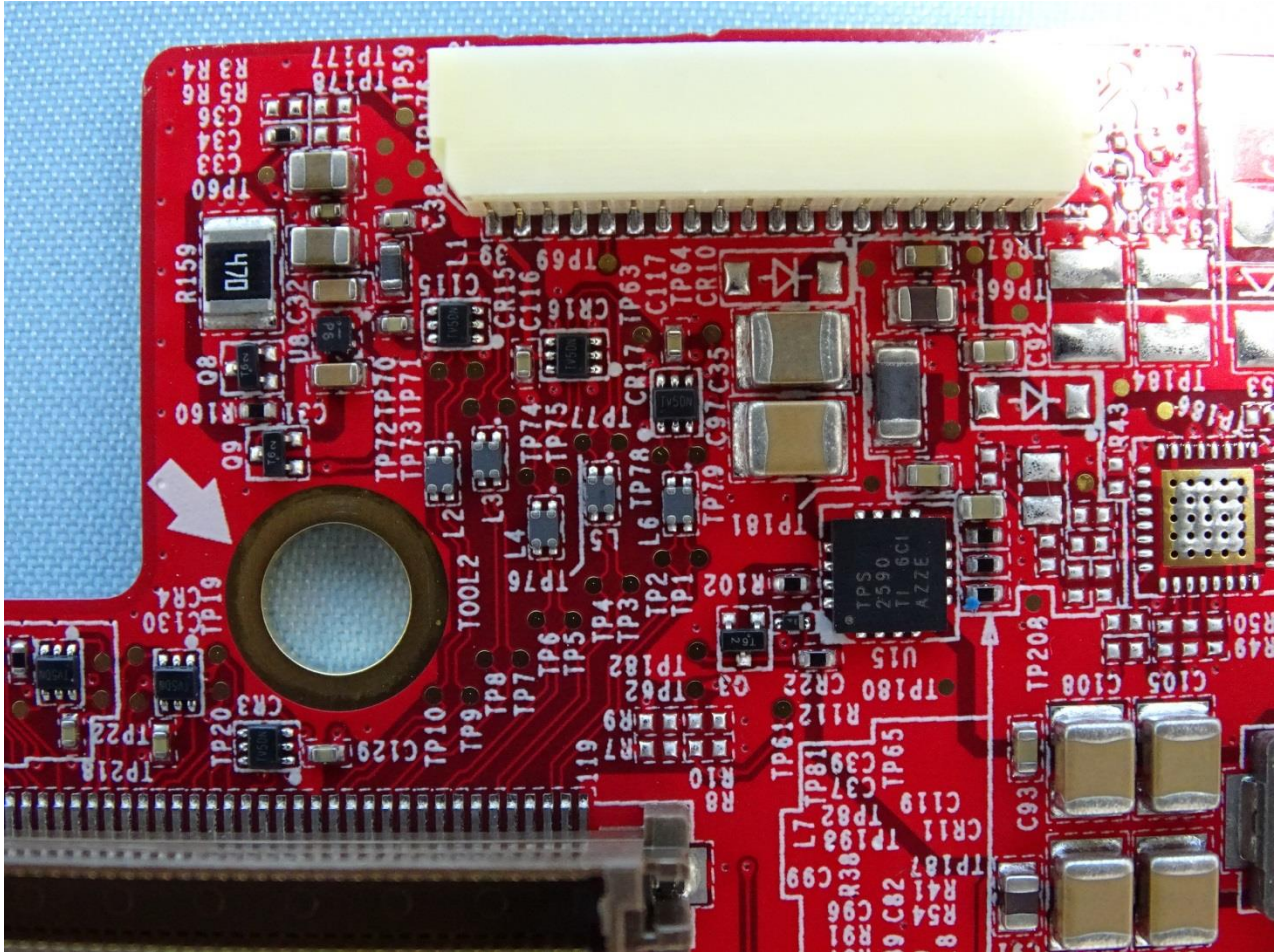

3. Internal Photograph of EUT

Brand Name: Zebra / Model Name: VC80x

Brand Name: Zebra / Model Name: VC80x

Sample 1

Brand Name: Zebra / Model Name: VC80x

Brand Name: Zebra / Model Name: VC80x

Brand Name: Zebra / Model Name: VC80x

Brand Name: Zebra / Model Name: VC80x

Brand Name: Zebra / Model Name: VC80x

Brand Name: Zebra / Model Name: VC80x

Brand Name: Zebra / Model Name: VC80x

Brand Name: Zebra / Model Name: VC80x

Brand Name: Zebra / Model Name: VC80x