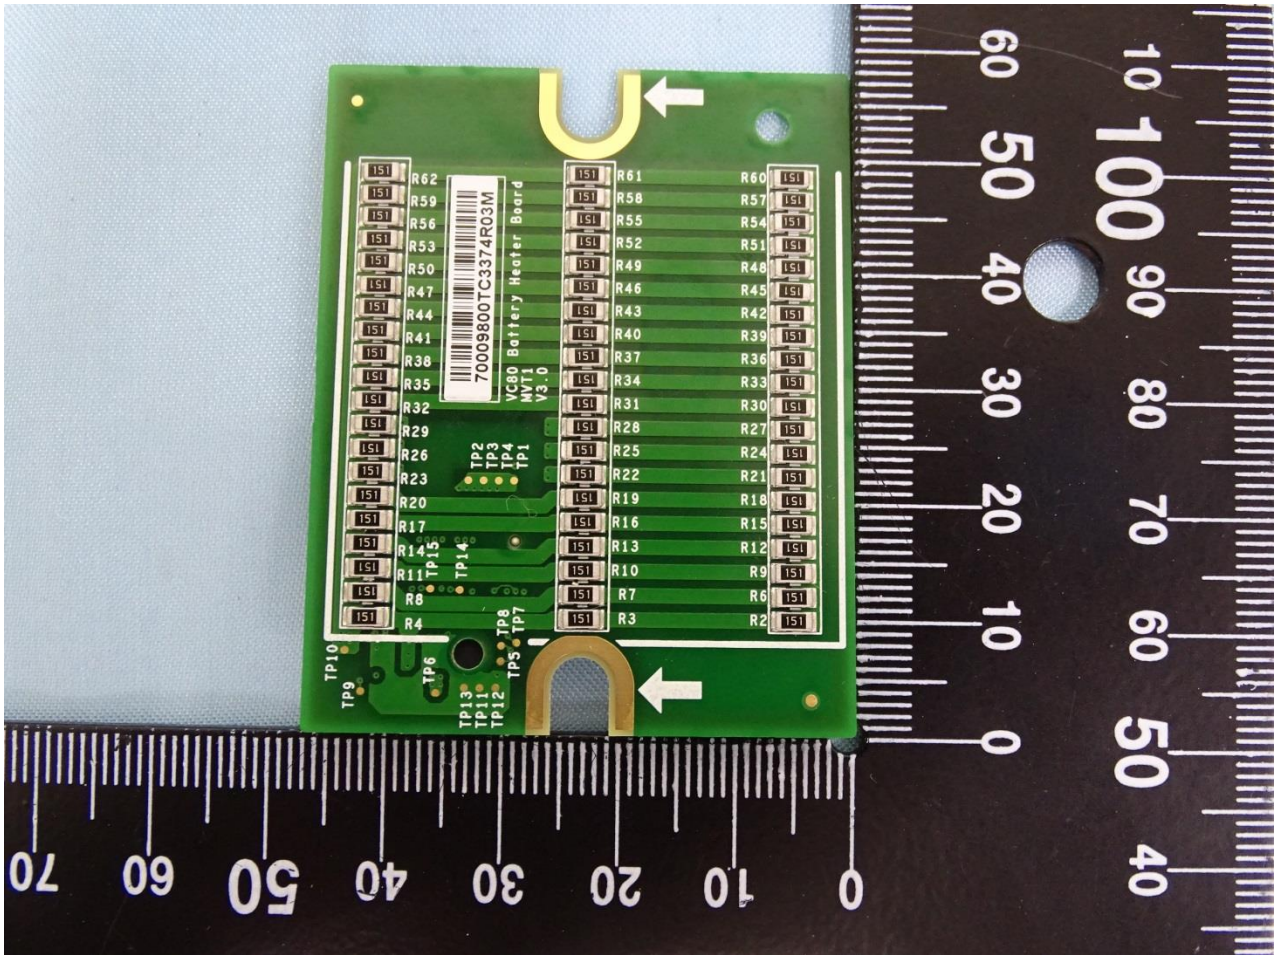

3. Internal Photograph of EUT

Brand Name: Zebra / Model Name: VC80x

Brand Name: Zebra / Model Name: VC80x

Sample 1

Brand Name: Zebra / Model Name: VC80x

Brand Name: Zebra / Model Name: VC80x

Brand Name: Zebra / Model Name: VC80x

Brand Name: Zebra / Model Name: VC80x

Brand Name: Zebra / Model Name: VC80x

Brand Name: Zebra / Model Name: VC80x

Brand Name: Zebra / Model Name: VC80x

Brand Name: Zebra / Model Name: VC80x

Brand Name: Zebra / Model Name: VC80x