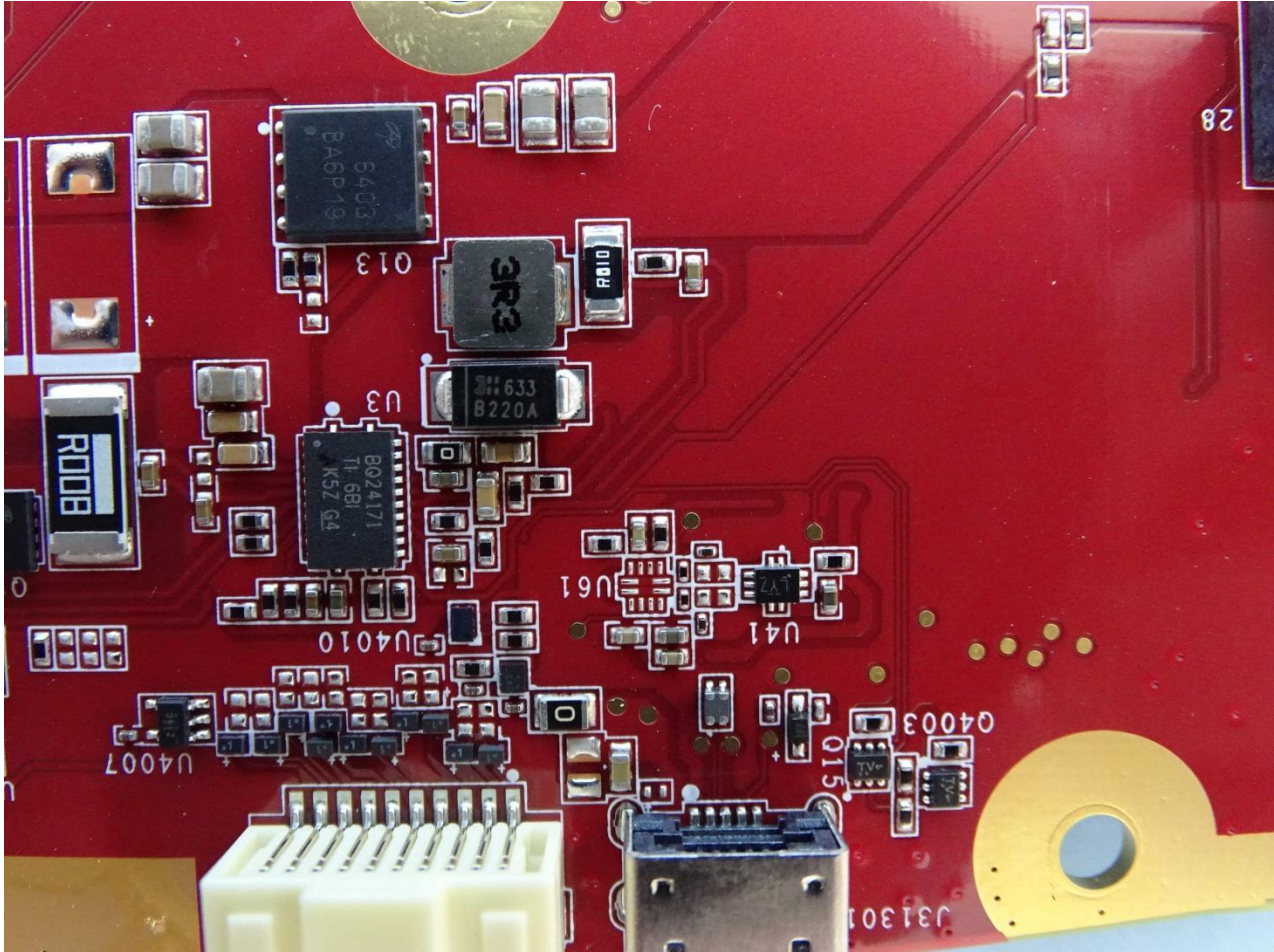

3. Internal Photograph of EUT

Brand Name: Zebra / Model Name: VC80x

Brand Name: Zebra / Model Name: VC80x

Sample 1

Brand Name: Zebra / Model Name: VC80x

Brand Name: Zebra / Model Name: VC80x

Brand Name: Zebra / Model Name: VC80x

Brand Name: Zebra / Model Name: VC80x

Brand Name: Zebra / Model Name: VC80x

Brand Name: Zebra / Model Name: VC80x

Brand Name: Zebra / Model Name: VC80x

Brand Name: Zebra / Model Name: VC80x

Brand Name: Zebra / Model Name: VC80x