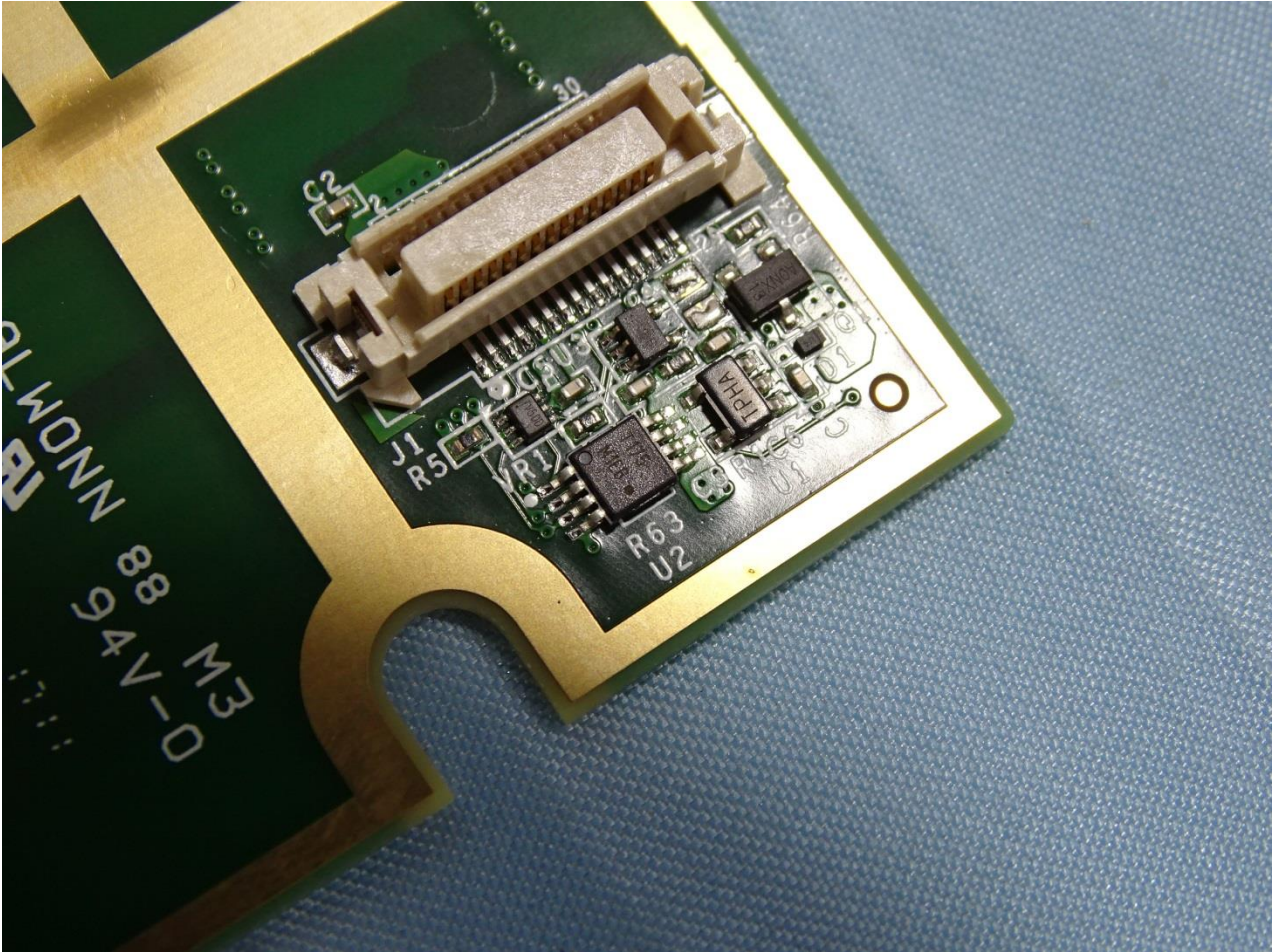

3. Internal Photograph of EUT

Brand Name: Zebra / Model Name: VC80x

Brand Name: Zebra / Model Name: VC80x

Sample 1

Brand Name: Zebra / Model Name: VC80x

Brand Name: Zebra / Model Name: VC80x

Brand Name: Zebra / Model Name: VC80x

Brand Name: Zebra / Model Name: VC80x

Brand Name: Zebra / Model Name: VC80x

Brand Name: Zebra / Model Name: VC80x

Brand Name: Zebra / Model Name: VC80x

Brand Name: Zebra / Model Name: VC80x

Brand Name: Zebra / Model Name: VC80x