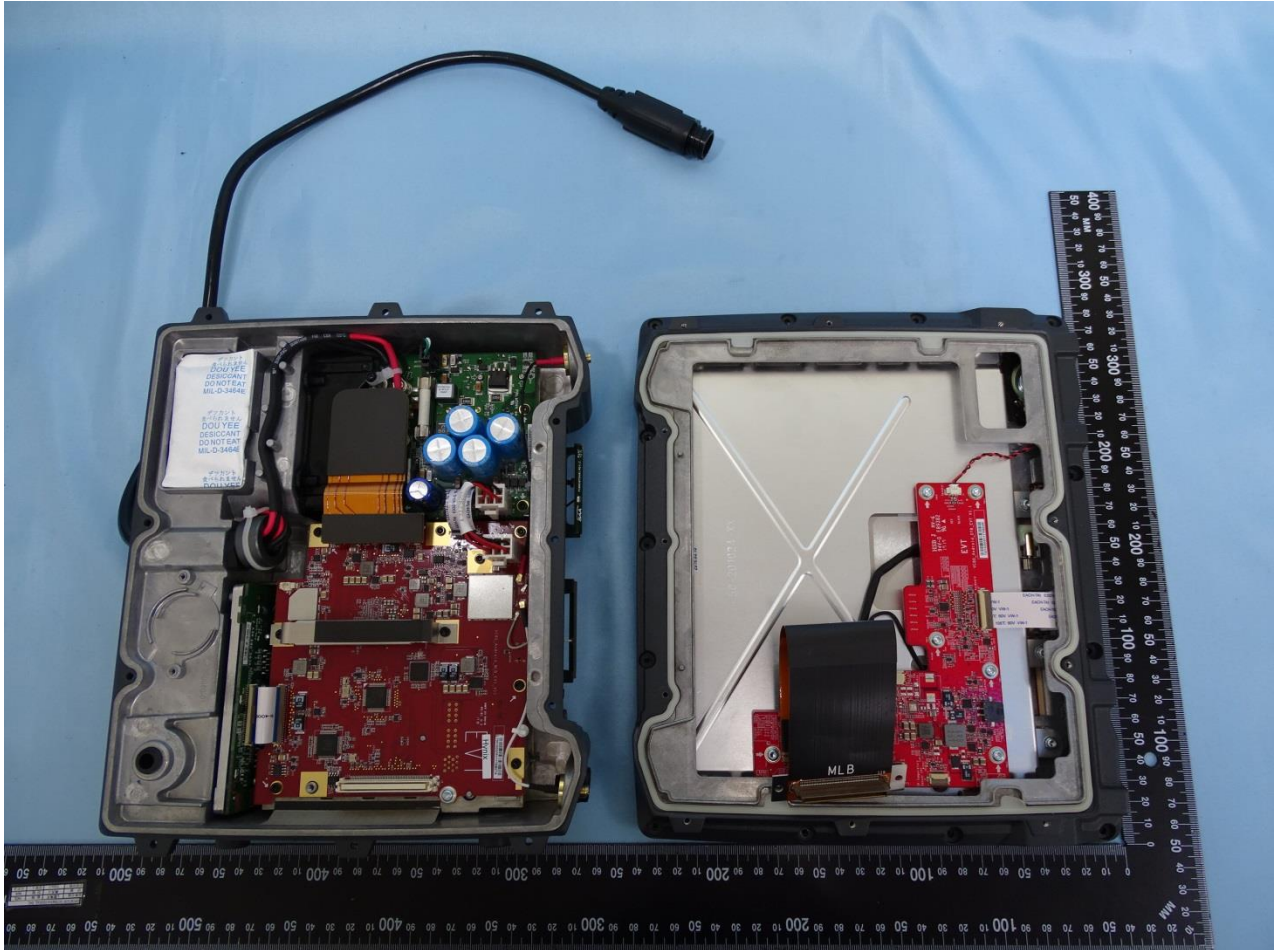

3. Internal Photograph of EUT

Brand Name: Zebra / Model Name: VC80x

Brand Name: Zebra / Model Name: VC80x

Sample 1

Brand Name: Zebra / Model Name: VC80x

Brand Name: Zebra / Model Name: VC80x

Brand Name: Zebra / Model Name: VC80x

Brand Name: Zebra / Model Name: VC80x

Brand Name: Zebra / Model Name: VC80x

Brand Name: Zebra / Model Name: VC80x

Brand Name: Zebra / Model Name: VC80x

Brand Name: Zebra / Model Name: VC80x

Brand Name: Zebra / Model Name: VC80x