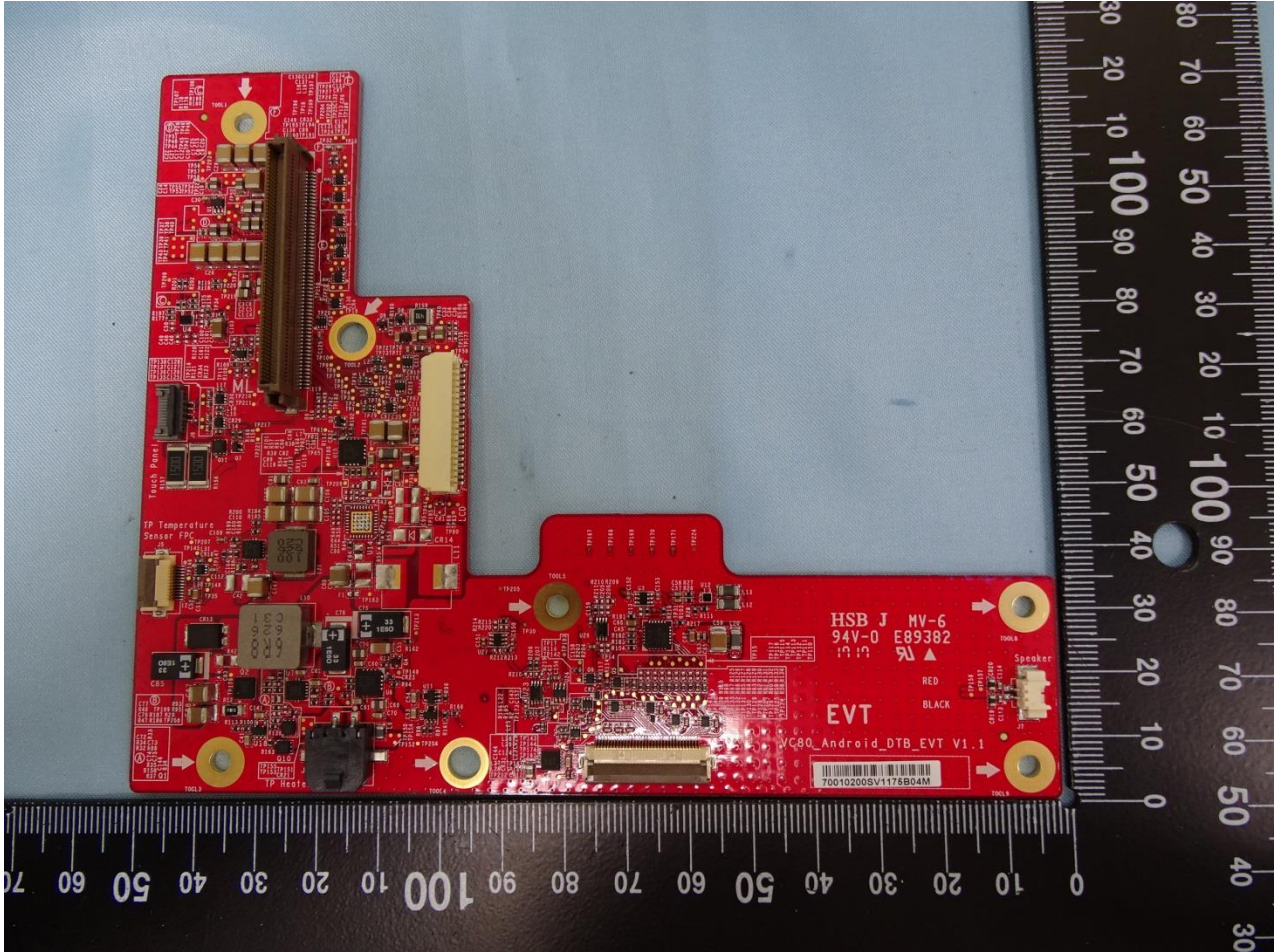

3. Internal Photograph of EUT

Brand Name: Zebra / Model Name: VC80x

Brand Name: Zebra / Model Name: VC80x

Sample 1

Brand Name: Zebra / Model Name: VC80x

Brand Name: Zebra / Model Name: VC80x

Brand Name: Zebra / Model Name: VC80x

Brand Name: Zebra / Model Name: VC80x

Brand Name: Zebra / Model Name: VC80x

Brand Name: Zebra / Model Name: VC80x

Brand Name: Zebra / Model Name: VC80x

Brand Name: Zebra / Model Name: VC80x

Brand Name: Zebra / Model Name: VC80x