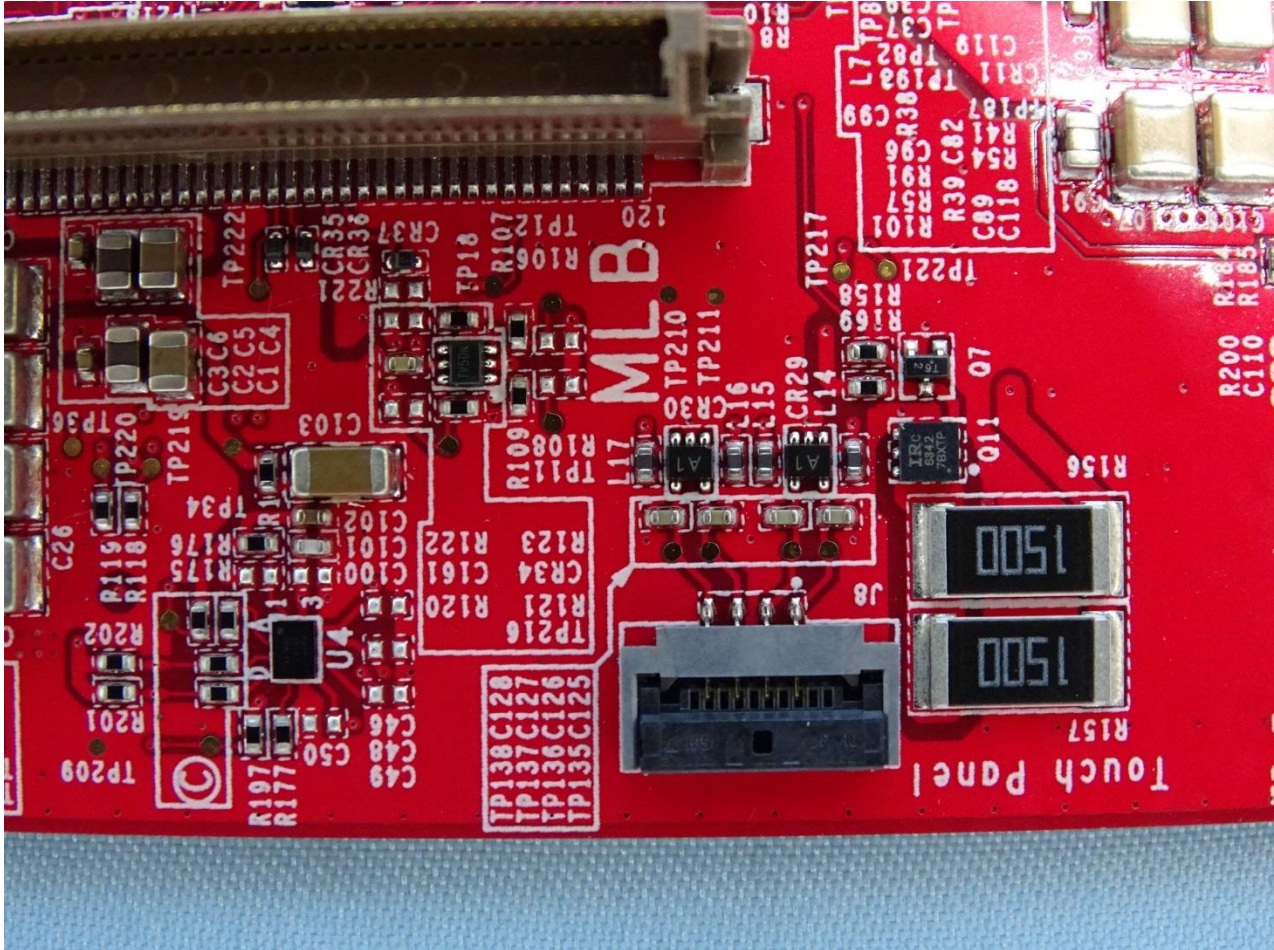

3. Internal Photograph of EUT

Brand Name: Zebra / Model Name: VC80x

Brand Name: Zebra / Model Name: VC80x

Sample 1

Brand Name: Zebra / Model Name: VC80x

Brand Name: Zebra / Model Name: VC80x

Brand Name: Zebra / Model Name: VC80x

Brand Name: Zebra / Model Name: VC80x

Brand Name: Zebra / Model Name: VC80x

Brand Name: Zebra / Model Name: VC80x

Brand Name: Zebra / Model Name: VC80x

Brand Name: Zebra / Model Name: VC80x

Brand Name: Zebra / Model Name: VC80x