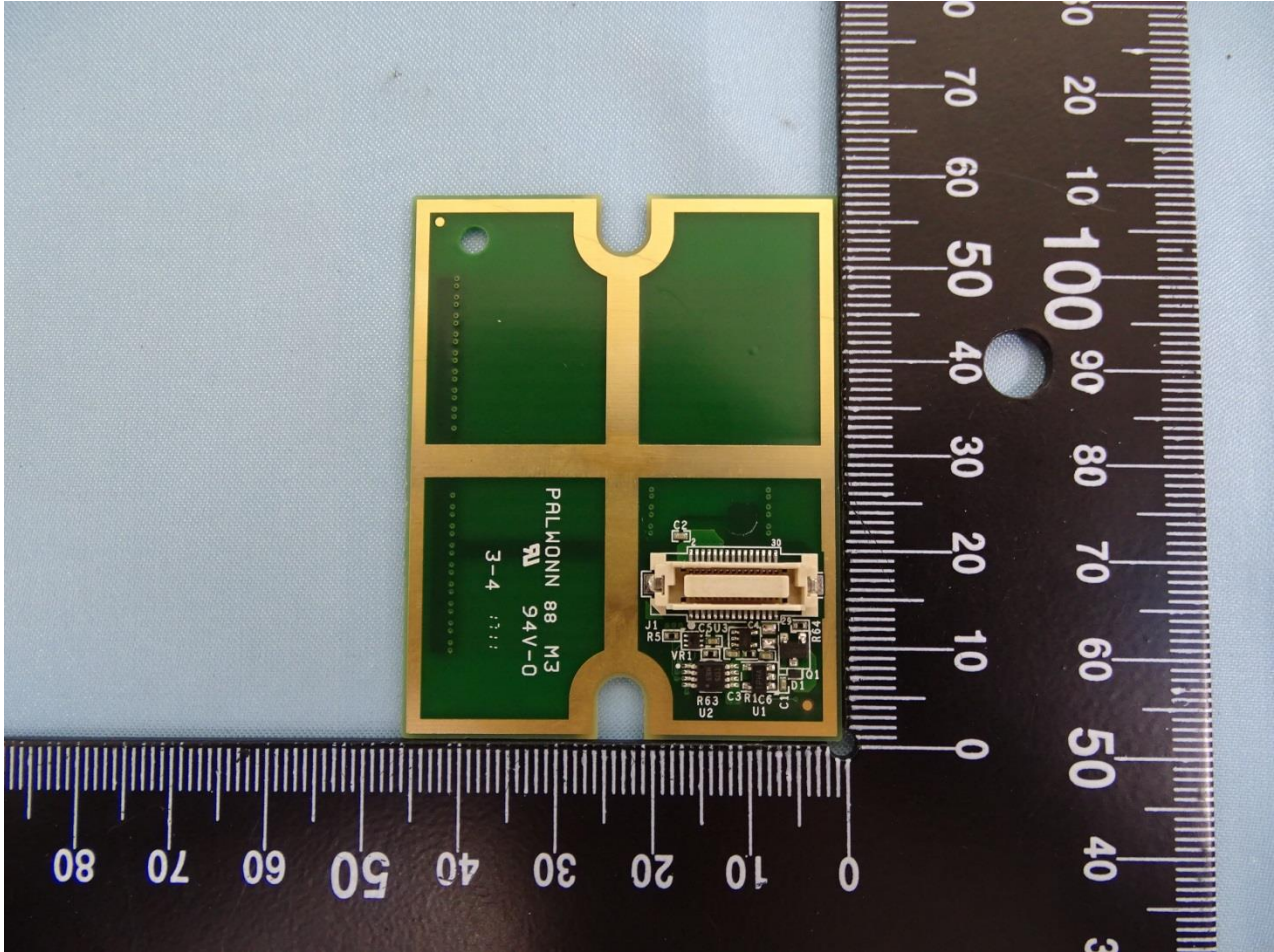

3. Internal Photograph of EUT

Brand Name: Zebra / Model Name: VC80x

Brand Name: Zebra / Model Name: VC80x

Sample 1

Brand Name: Zebra / Model Name: VC80x

Brand Name: Zebra / Model Name: VC80x

Brand Name: Zebra / Model Name: VC80x

Brand Name: Zebra / Model Name: VC80x

Brand Name: Zebra / Model Name: VC80x

Brand Name: Zebra / Model Name: VC80x

Brand Name: Zebra / Model Name: VC80x

Brand Name: Zebra / Model Name: VC80x

Brand Name: Zebra / Model Name: VC80x