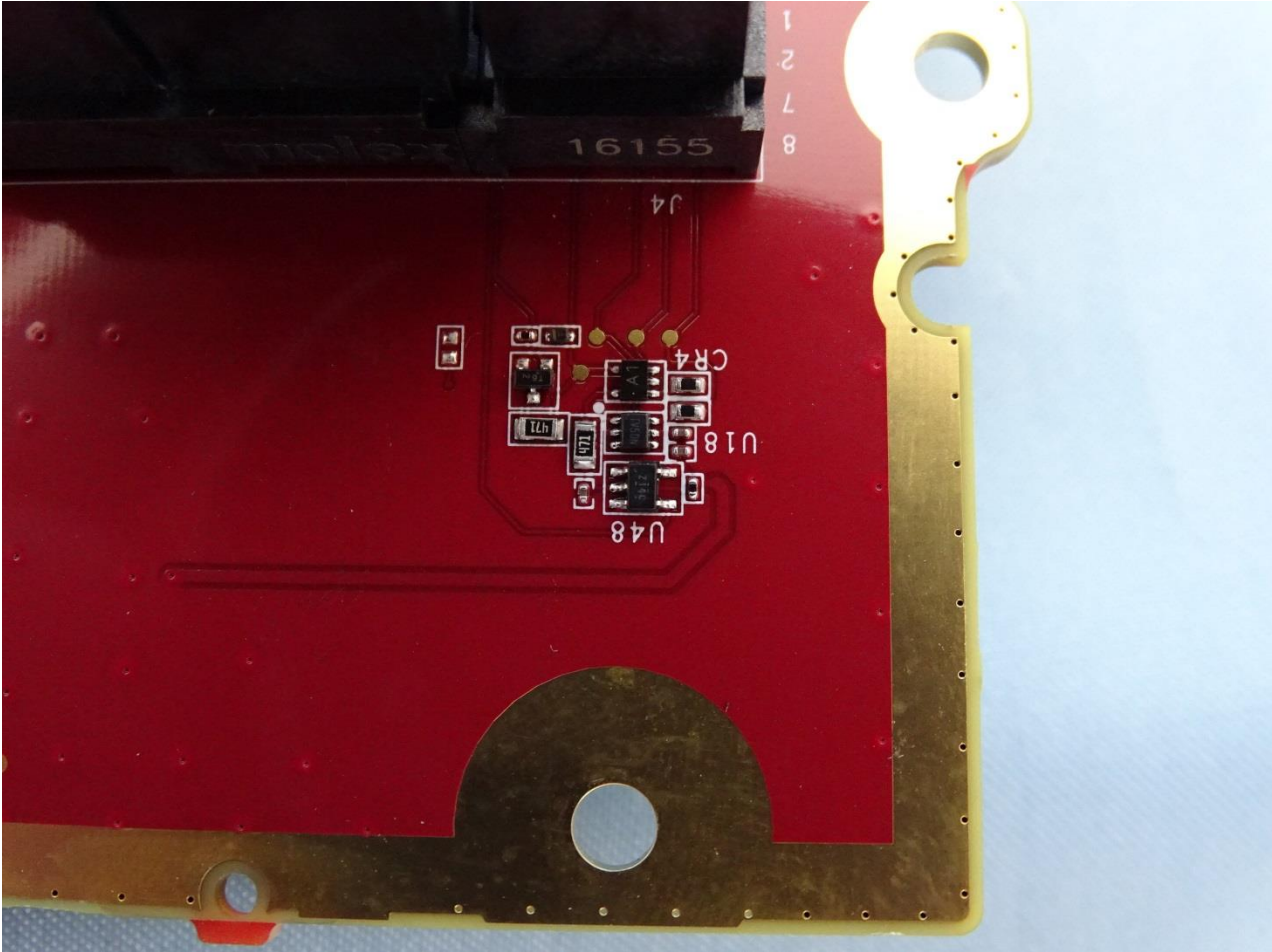

3. Internal Photograph of EUT

Brand Name: Zebra / Model Name: VC80x

Brand Name: Zebra / Model Name: VC80x

Sample 1

Brand Name: Zebra / Model Name: VC80x

Brand Name: Zebra / Model Name: VC80x

Brand Name: Zebra / Model Name: VC80x

Brand Name: Zebra / Model Name: VC80x

Brand Name: Zebra / Model Name: VC80x

Brand Name: Zebra / Model Name: VC80x

Brand Name: Zebra / Model Name: VC80x

Brand Name: Zebra / Model Name: VC80x

Brand Name: Zebra / Model Name: VC80x