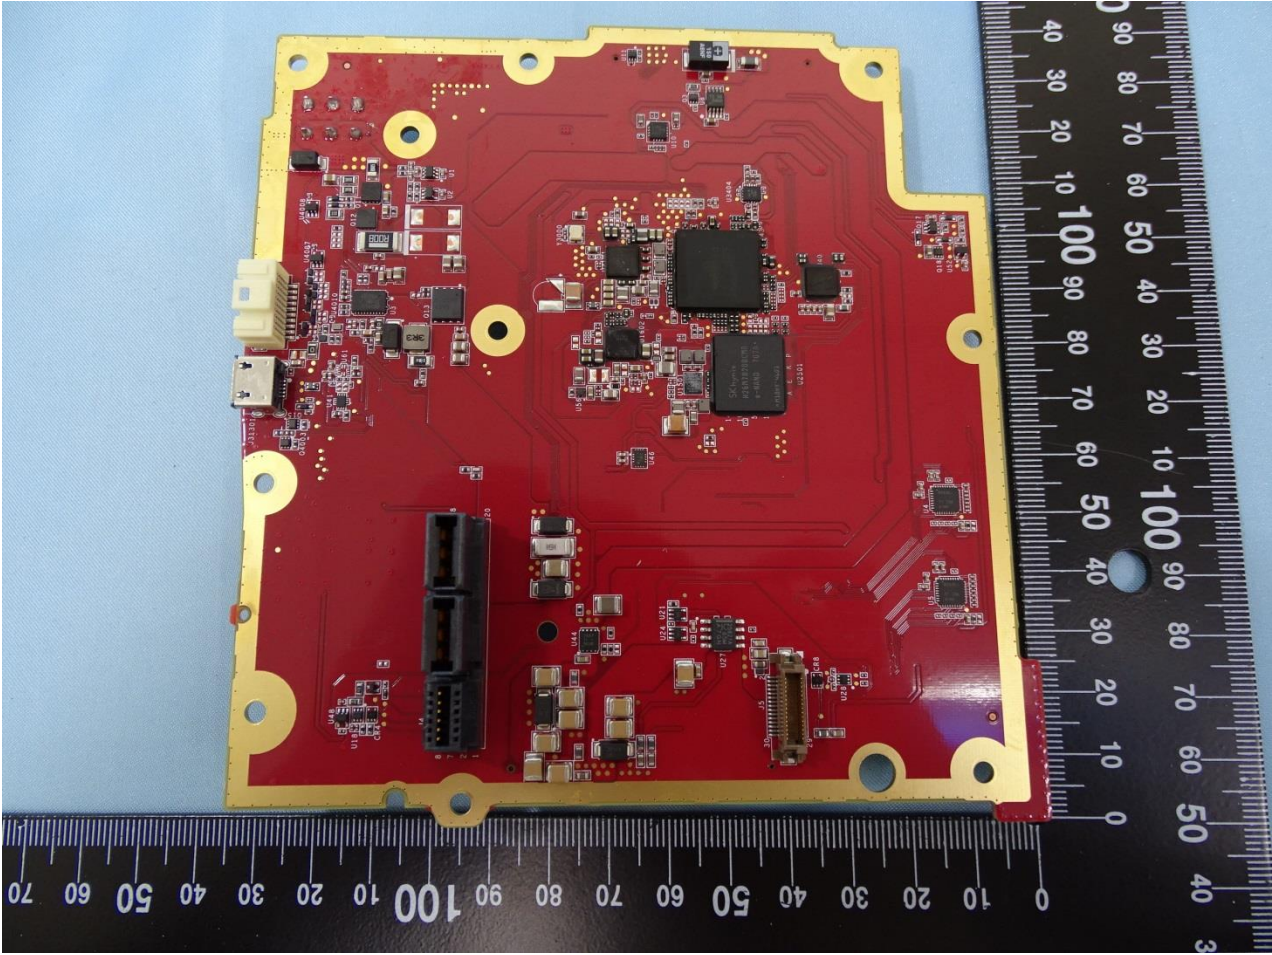

3. Internal Photograph of EUT

Brand Name: Zebra / Model Name: VC80x

Brand Name: Zebra / Model Name: VC80x

Sample 1

Brand Name: Zebra / Model Name: VC80x

Brand Name: Zebra / Model Name: VC80x

Brand Name: Zebra / Model Name: VC80x

Brand Name: Zebra / Model Name: VC80x

Brand Name: Zebra / Model Name: VC80x

Brand Name: Zebra / Model Name: VC80x

Brand Name: Zebra / Model Name: VC80x

Brand Name: Zebra / Model Name: VC80x

Brand Name: Zebra / Model Name: VC80x