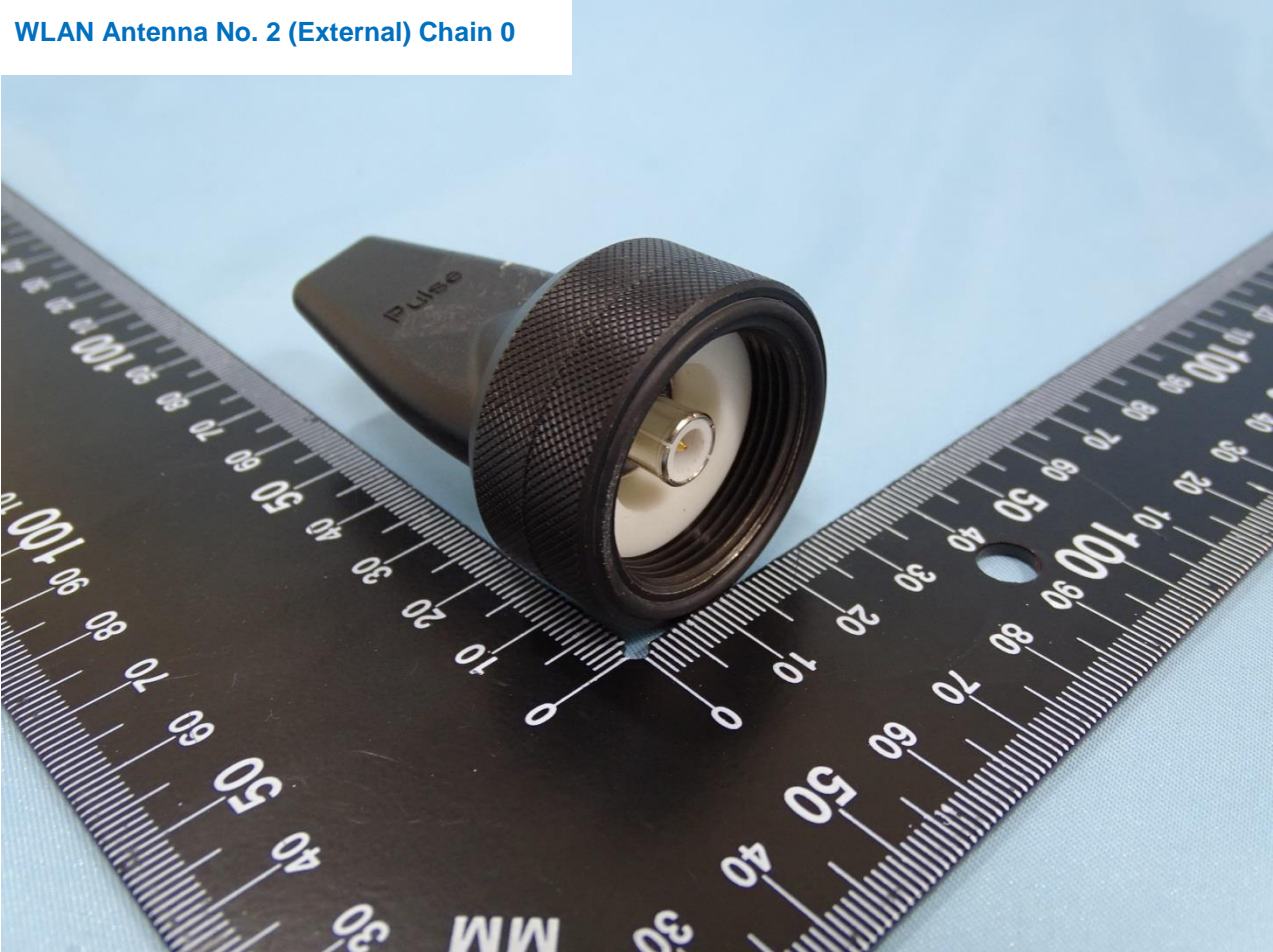

Brand Name: Zebra / Model Name: VC80x

Brand Name: Zebra / Model Name: VC80x

UPS

Brand Name: Zebra / Model Name: VC80x

Brand Name: Zebra / Model Name: VC80x

Brand Name: Zebra / Model Name: VC80x

WLAN Antenna No. 1 (Internal) Chain 0

Brand Name: Zebra / Model Name: VC80x

WLAN Antenna No. 1 (Internal) Chain 1

Brand Name: Zebra / Model Name: VC80x

WLAN Antenna No. 2 (External) Chain 0

Brand Name: Zebra / Model Name: VC80x

Brand Name: Zebra / Model Name: VC80x

WLAN Antenna No. 2 (External) Chain 1

Brand Name: Zebra / Model Name: VC80x

Brand Name: Zebra / Model Name: VC80x

External Antenna Cable 1

Brand Name: Zebra / Model Name: VC80x

Brand Name: Zebra / Model Name: VC80x