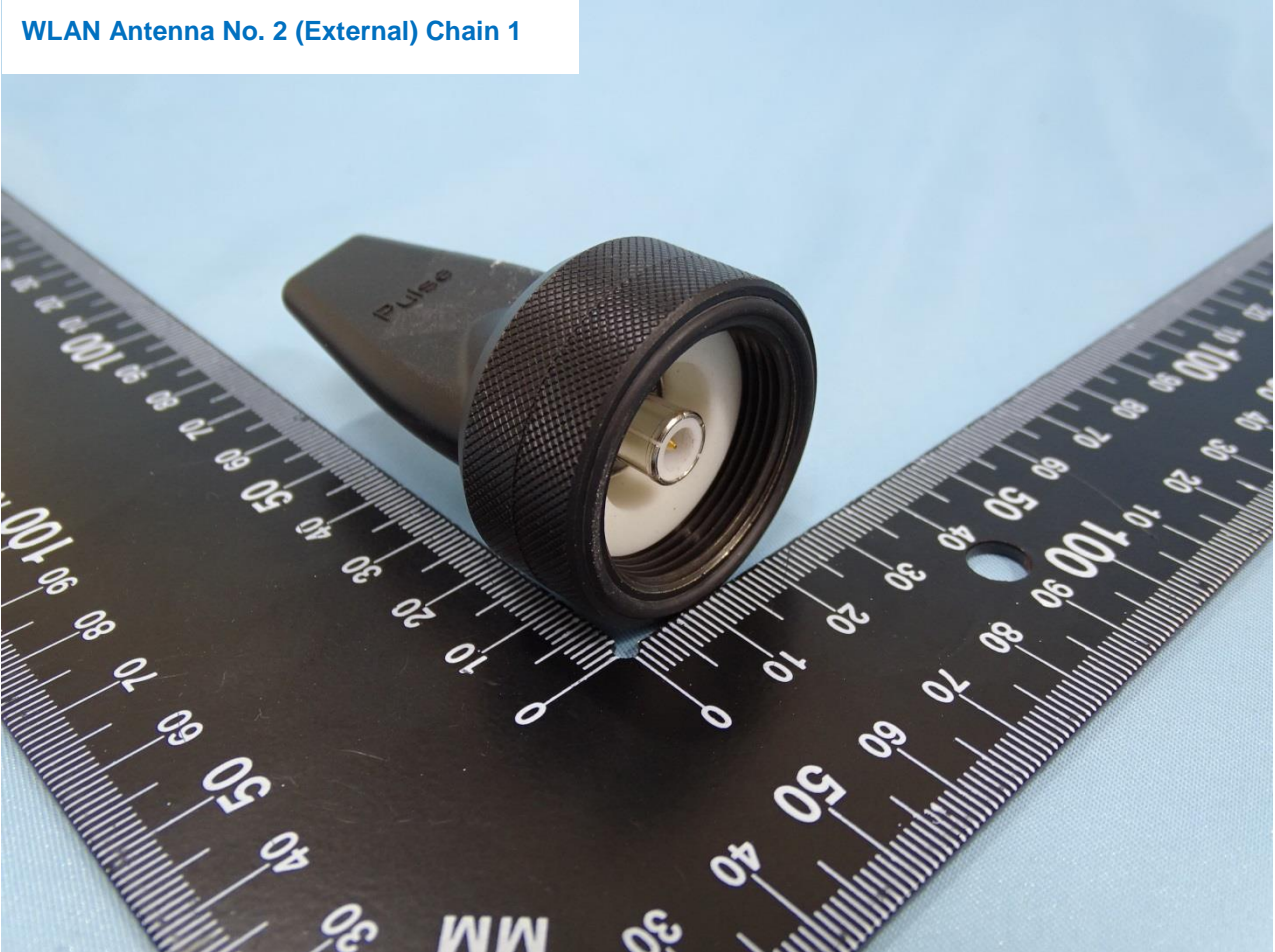

Brand Name: Zebra / Model Name: VC80x

WLAN Antenna No. 1 (Internal) Chain 1

Brand Name: Zebra / Model Name: VC80x

WLAN Antenna No. 2 (External) Chain 0

Brand Name: Zebra / Model Name: VC80x

Brand Name: Zebra / Model Name: VC80x

WLAN Antenna No. 2 (External) Chain 1

Brand Name: Zebra / Model Name: VC80x

Brand Name: Zebra / Model Name: VC80x

External Antenna Cable 1

Brand Name: Zebra / Model Name: VC80x

Brand Name: Zebra / Model Name: VC80x