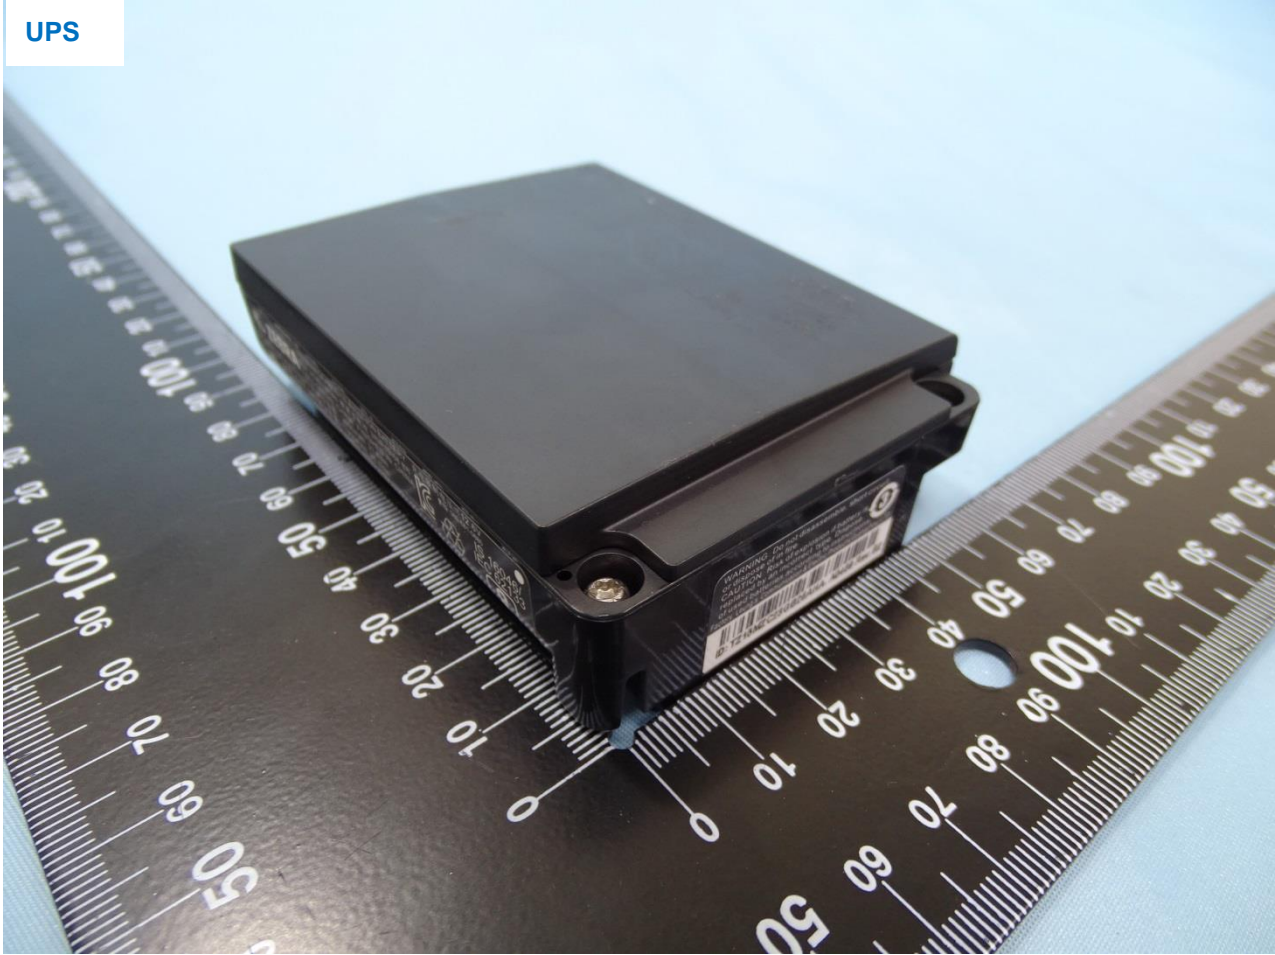

Brand Name: Zebra / Model Name: VC80x

Brand Name: Zebra / Model Name: VC80x

Brand Name: Zebra / Model Name: VC80x

Brand Name: Zebra / Model Name: VC80x

Brand Name: Zebra / Model Name: VC80x

Brand Name: Zebra / Model Name: VC80x

Brand Name: Zebra / Model Name: VC80x

Brand Name: Zebra / Model Name: VC80x

UPS

Brand Name: Zebra / Model Name: VC80x

Brand Name: Zebra / Model Name: VC80x

Brand Name: Zebra / Model Name: VC80x

WLAN Antenna No. 1 (Internal) Chain 0

Brand Name: Zebra / Model Name: VC80x

WLAN Antenna No. 1 (Internal) Chain 1

Brand Name: Zebra / Model Name: VC80x

WLAN Antenna No. 2 (External) Chain 0

Brand Name: Zebra / Model Name: VC80x

Brand Name: Zebra / Model Name: VC80x