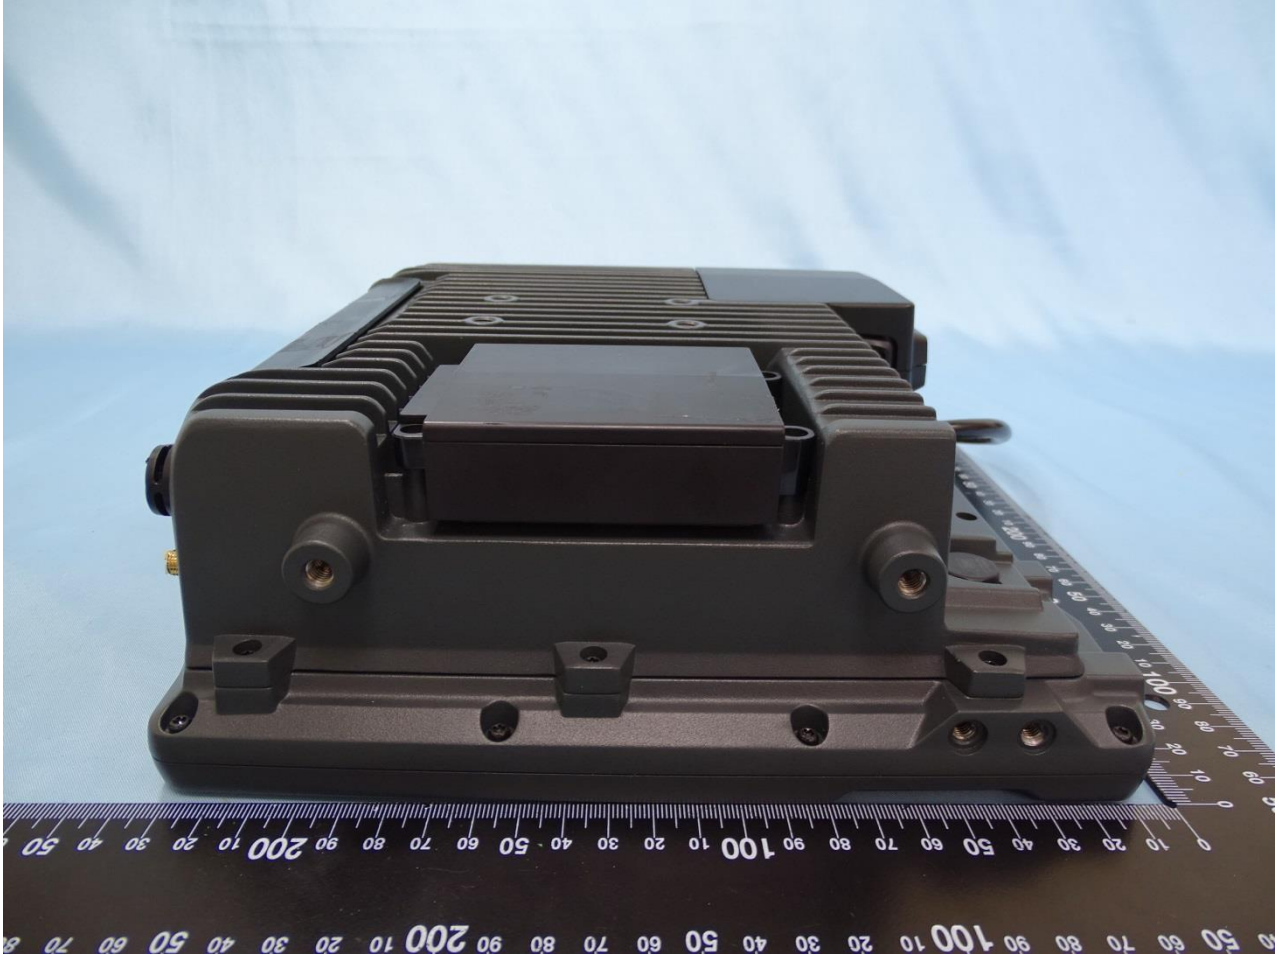

1. External Photograph of EUT

Brand Name: Zebra / Model Name: VC80x

Brand Name: Zebra / Model Name: VC80x

Brand Name: Zebra / Model Name: VC80x

Brand Name: Zebra / Model Name: VC80x

Brand Name: Zebra / Model Name: VC80x

Brand Name: Zebra / Model Name: VC80x

2. Photograph of Accessory

Brand Name: Zebra / Model Name: VC80x

Specification of Accessory		
AC Adapter	Brand Name	Zebra
	Model Name	FSP150
DC Power Cable	Brand Name	N/A
	Model Name	N/A
External Cable	Brand Name	N/A
	Model Name	N/A

Remark: For accessories equipped with this EUT, please refer to the following photos.

Brand Name: Zebra / Model Name: VC80x

AC Adapter

Brand Name: Zebra / Model Name: VC80x

Brand Name: Zebra / Model Name: VC80x

Brand Name: Zebra / Model Name: VC80x

DC Power Cable

Brand Name: Zebra / Model Name: VC80x