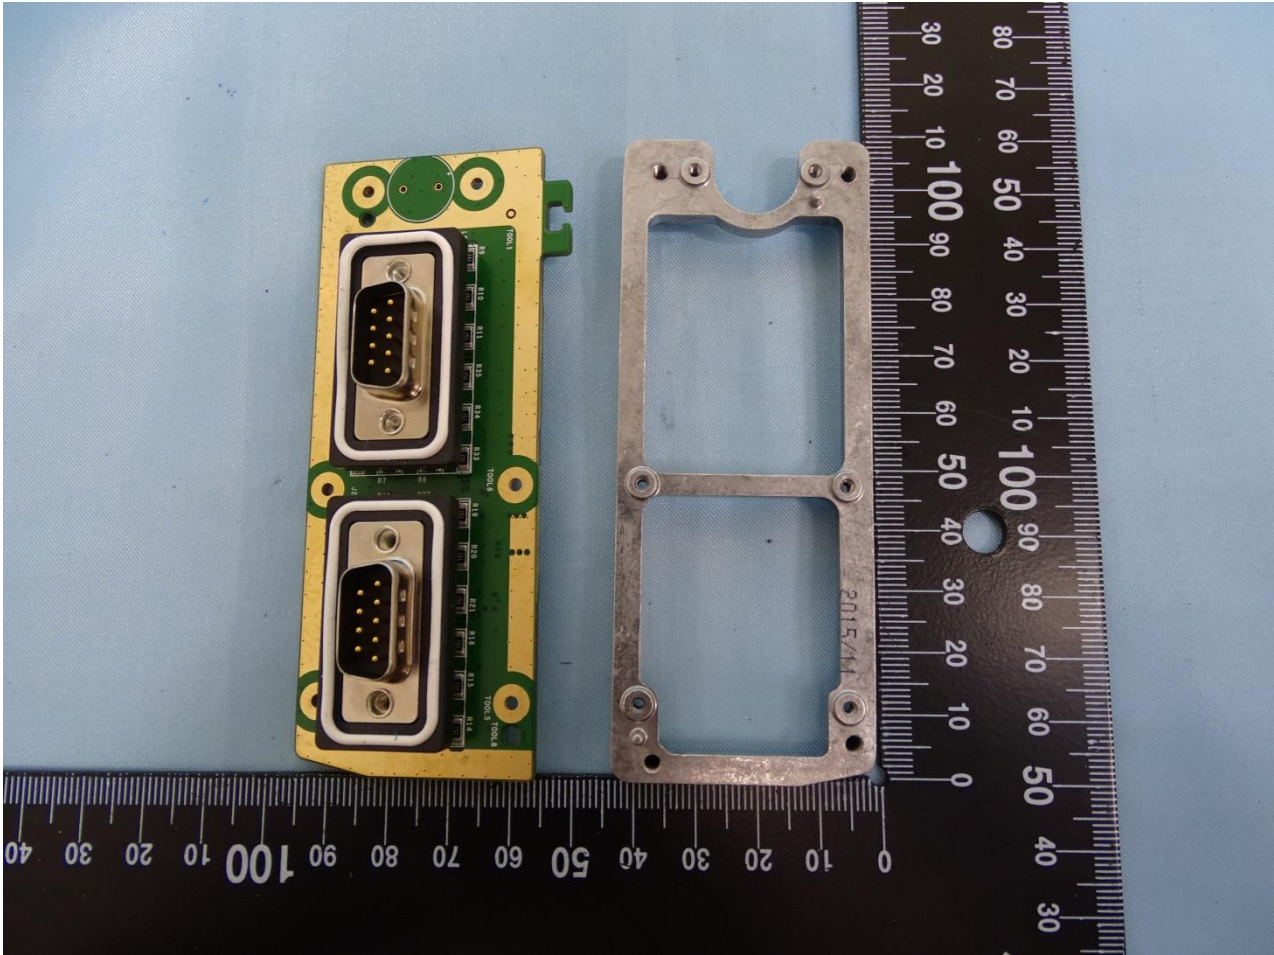

Brand Name: Zebra / Model Name: VC80x

Brand Name: Zebra / Model Name: VC80x

Brand Name: Zebra / Model Name: VC80x

Brand Name: Zebra / Model Name: VC80x

Brand Name: Zebra / Model Name: VC80x

Brand Name: Zebra / Model Name: VC80x

Brand Name: Zebra / Model Name: VC80x

Brand Name: Zebra / Model Name: VC80x

UPS

Brand Name: Zebra / Model Name: VC80x

Brand Name: Zebra / Model Name: VC80x

Brand Name: Zebra / Model Name: VC80x

WLAN Antenna No. 1 (Internal) Chain 0

Brand Name: Zebra / Model Name: VC80x

WLAN Antenna No. 1 (Internal) Chain 1

Brand Name: Zebra / Model Name: VC80x

WLAN Antenna No. 2 (External) Chain 0

Brand Name: Zebra / Model Name: VC80x

Brand Name: Zebra / Model Name: VC80x

WLAN Antenna No. 2 (External) Chain 1

Brand Name: Zebra / Model Name: VC80x

Brand Name: Zebra / Model Name: VC80x

External Antenna Cable 1

Brand Name: Zebra / Model Name: VC80x

Brand Name: Zebra / Model Name: VC80x