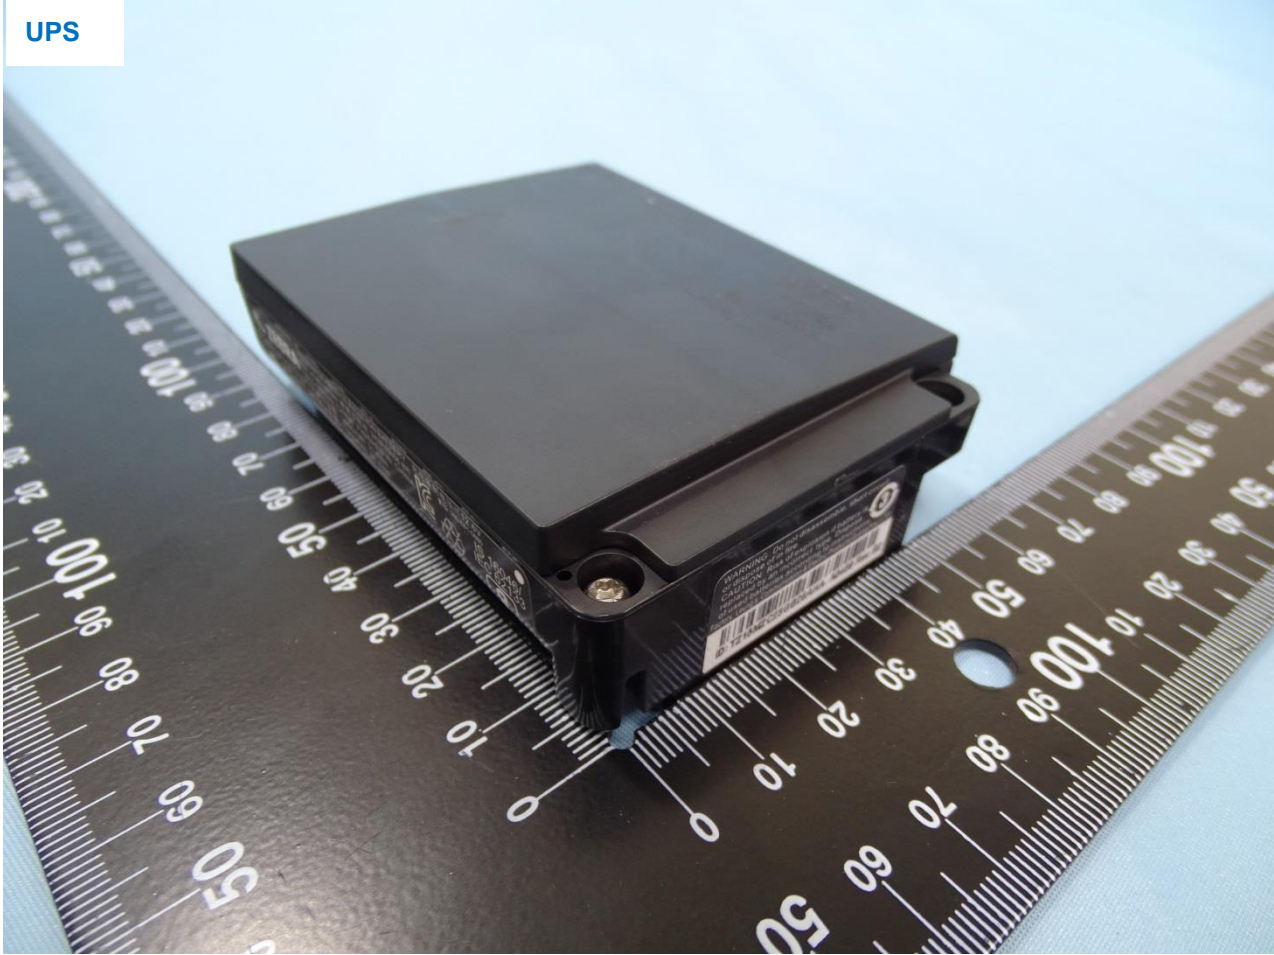

Brand Name: Zebra / Model Name: VC80x

Brand Name: Zebra / Model Name: VC80x

Brand Name: Zebra / Model Name: VC80x

Brand Name: Zebra / Model Name: VC80x

Brand Name: Zebra / Model Name: VC80x

Brand Name: Zebra / Model Name: VC80x

Brand Name: Zebra / Model Name: VC80x

Brand Name: Zebra / Model Name: VC80x

UPS

Brand Name: Zebra / Model Name: VC80x

Brand Name: Zebra / Model Name: VC80x

Brand Name: Zebra / Model Name: VC80x

WLAN Antenna No. 1 (Internal) Chain 0

Brand Name: Zebra / Model Name: VC80x

WLAN Antenna No. 1 (Internal) Chain 1

Brand Name: Zebra / Model Name: VC80x

WLAN Antenna No. 2 (External) Chain 0

Brand Name: Zebra / Model Name: VC80x

Brand Name: Zebra / Model Name: VC80x