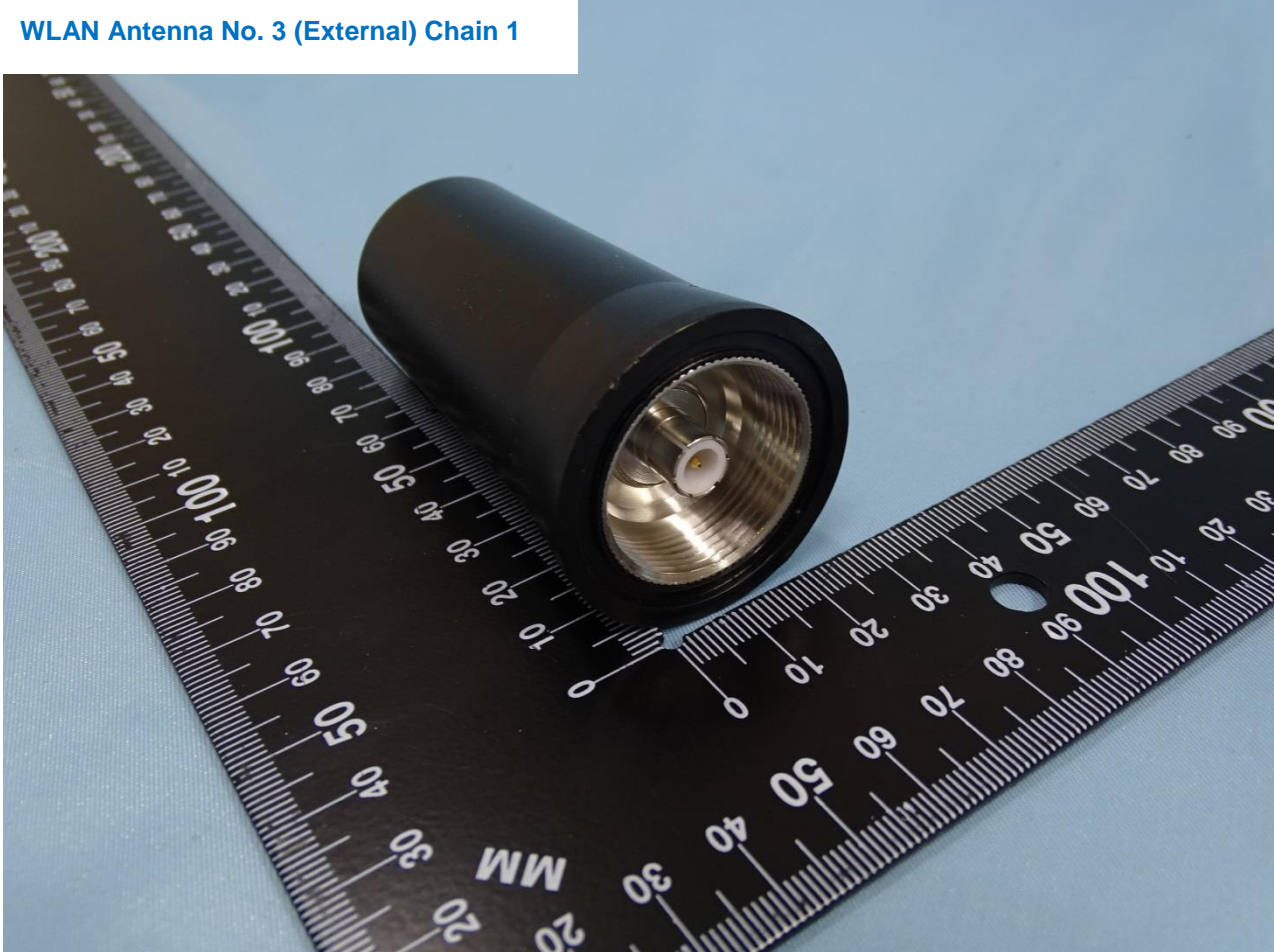

WLAN Antenna No. 2 (External) Chain 1

Brand Name: Zebra / Model Name: VC80x

Brand Name: Zebra / Model Name: VC80x

External Antenna Cable 1

Brand Name: Zebra / Model Name: VC80x

Brand Name: Zebra / Model Name: VC80x

WLAN Antenna No. 3 (External) Chain 0

Brand Name: Zebra / Model Name: VC80x

Brand Name: Zebra / Model Name: VC80x

WLAN Antenna No. 3 (External) Chain 1

Brand Name: Zebra / Model Name: VC80x

Brand Name: Zebra / Model Name: VC80x