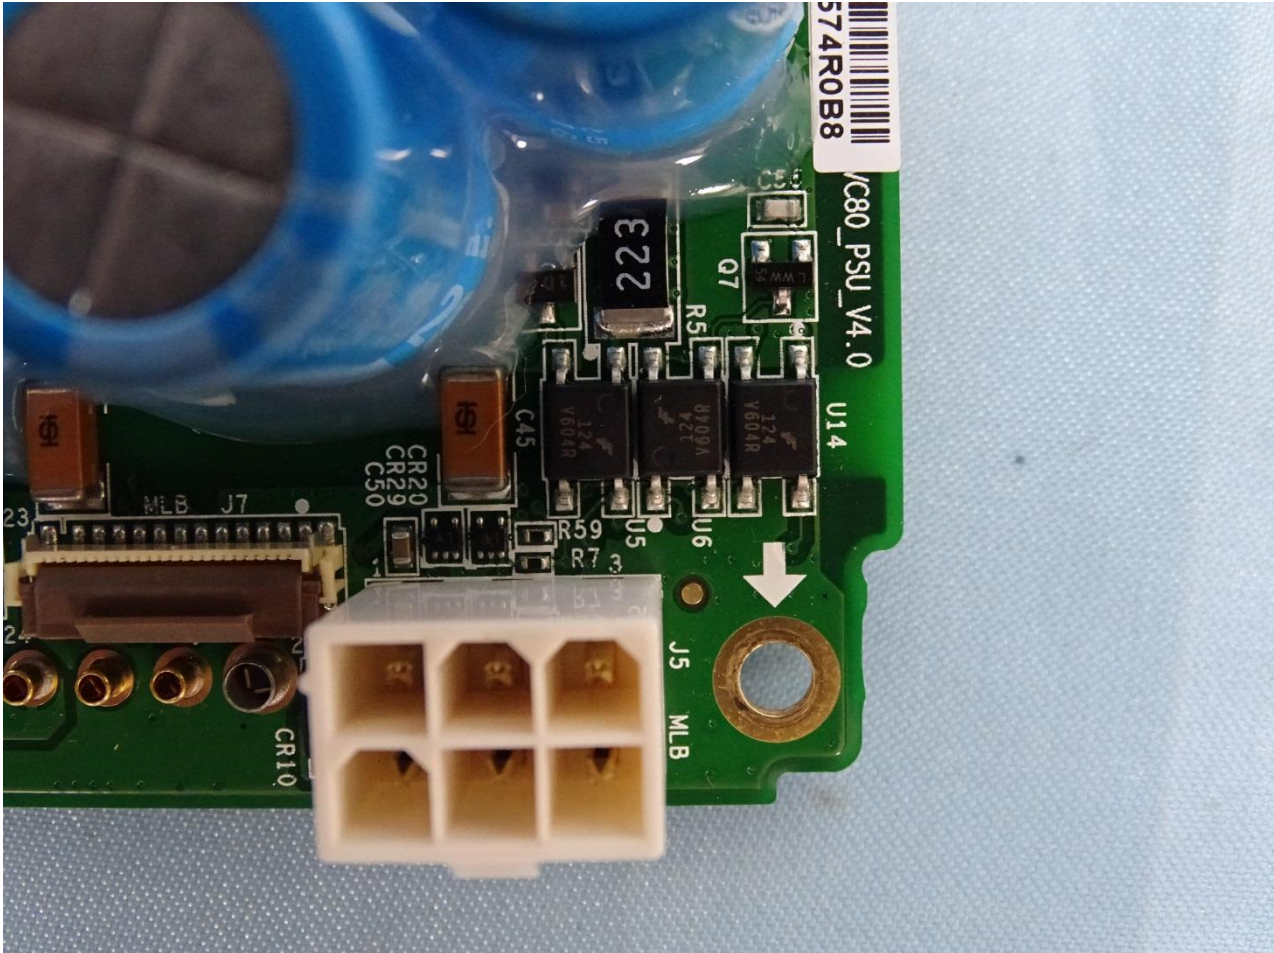

Brand Name: Zebra / Model Name: VC80x

Brand Name: Zebra / Model Name: VC80x

Brand Name: Zebra / Model Name: VC80x

Brand Name: Zebra / Model Name: VC80x

Brand Name: Zebra / Model Name: VC80x

Brand Name: Zebra / Model Name: VC80x

Brand Name: Zebra / Model Name: VC80x

Brand Name: Zebra / Model Name: VC80x

UPS

Brand Name: Zebra / Model Name: VC80x

Brand Name: Zebra / Model Name: VC80x

Brand Name: Zebra / Model Name: VC80x

WLAN Antenna No. 1 (Internal) Chain 0

Brand Name: Zebra / Model Name: VC80x

WLAN Antenna No. 1 (Internal) Chain 1

Brand Name: Zebra / Model Name: VC80x

WLAN Antenna No. 2 (External) Chain 0

Brand Name: Zebra / Model Name: VC80x

Brand Name: Zebra / Model Name: VC80x