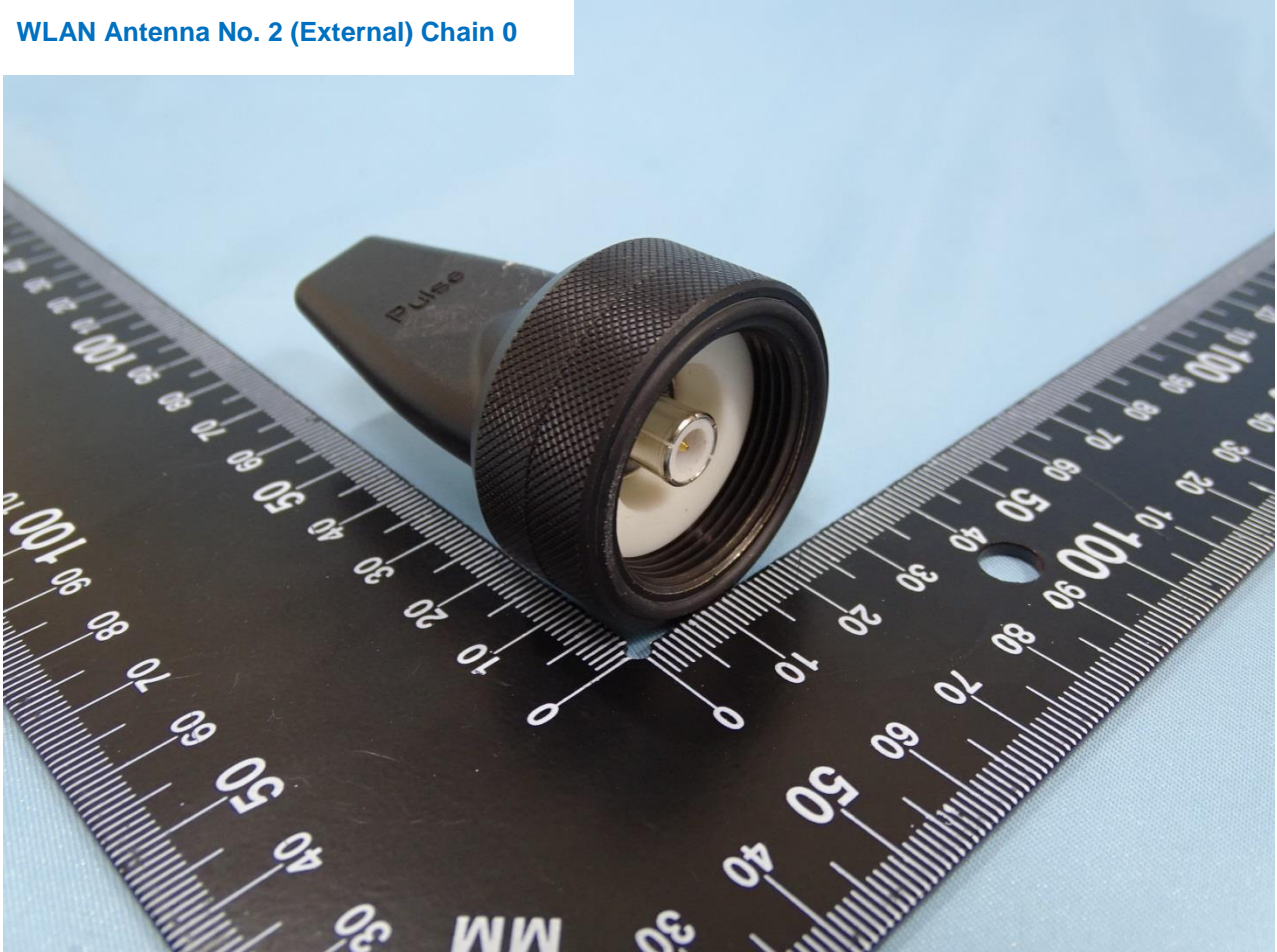

Brand Name: Zebra / Model Name: VC80x

Brand Name: Zebra / Model Name: VC80x

UPS

Brand Name: Zebra / Model Name: VC80x

Brand Name: Zebra / Model Name: VC80x

Brand Name: Zebra / Model Name: VC80x

WLAN Antenna No. 1 (Internal) Chain 0

Brand Name: Zebra / Model Name: VC80x

WLAN Antenna No. 1 (Internal) Chain 1

Brand Name: Zebra / Model Name: VC80x

WLAN Antenna No. 2 (External) Chain 0

Brand Name: Zebra / Model Name: VC80x

Brand Name: Zebra / Model Name: VC80x