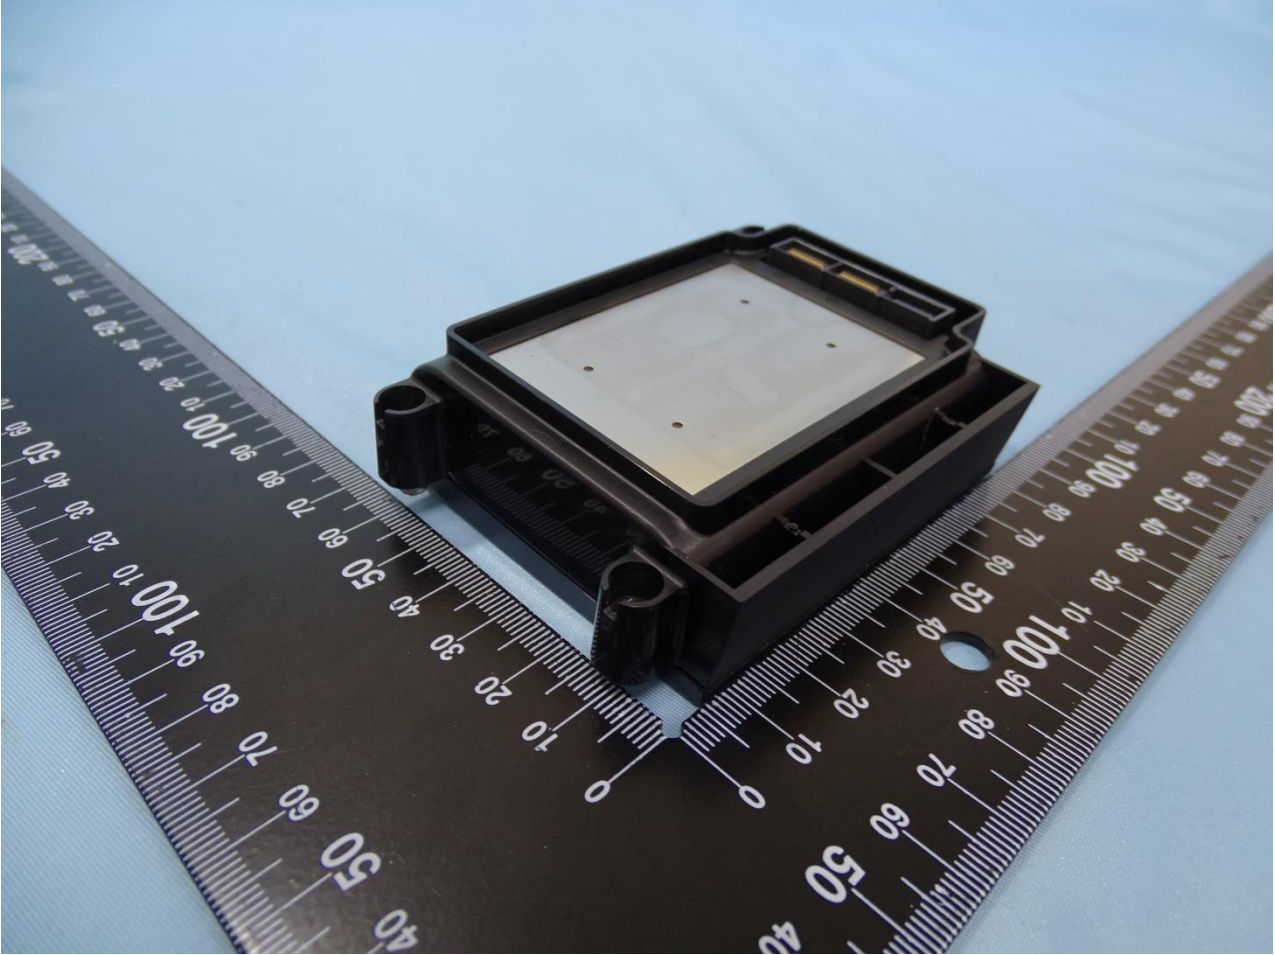

Brand Name: Zebra / Model Name: VC80x

Brand Name: Zebra / Model Name: VC80x

UPS

Brand Name: Zebra / Model Name: VC80x

Brand Name: Zebra / Model Name: VC80x

Brand Name: Zebra / Model Name: VC80x

WLAN Antenna No. 1 (Internal) Chain 0

Brand Name: Zebra / Model Name: VC80x

WLAN Antenna No. 1 (Internal) Chain 1

Brand Name: Zebra / Model Name: VC80x

WLAN Antenna No. 2 (External) Chain 0

Brand Name: Zebra / Model Name: VC80x

Brand Name: Zebra / Model Name: VC80x