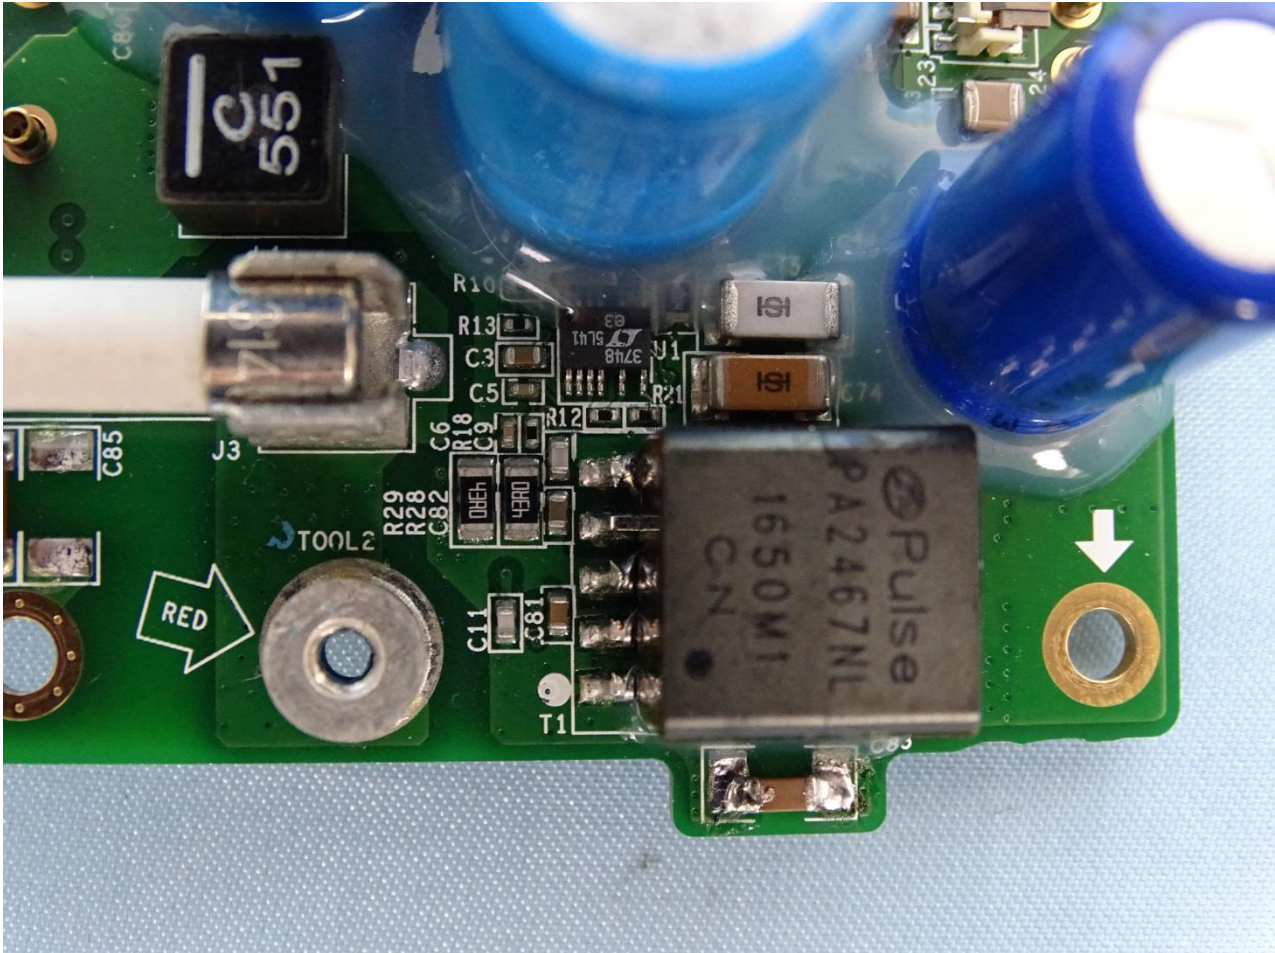

Brand Name: Zebra / Model Name: VC80x

Brand Name: Zebra / Model Name: VC80x

Brand Name: Zebra / Model Name: VC80x

Brand Name: Zebra / Model Name: VC80x

Brand Name: Zebra / Model Name: VC80x

Brand Name: Zebra / Model Name: VC80x

Brand Name: Zebra / Model Name: VC80x

Brand Name: Zebra / Model Name: VC80x

UPS

Brand Name: Zebra / Model Name: VC80x

Brand Name: Zebra / Model Name: VC80x

Brand Name: Zebra / Model Name: VC80x

WLAN Antenna No. 1 (Internal) Chain 0

Brand Name: Zebra / Model Name: VC80x

WLAN Antenna No. 1 (Internal) Chain 1

Brand Name: Zebra / Model Name: VC80x

WLAN Antenna No. 2 (External) Chain 0

Brand Name: Zebra / Model Name: VC80x

Brand Name: Zebra / Model Name: VC80x