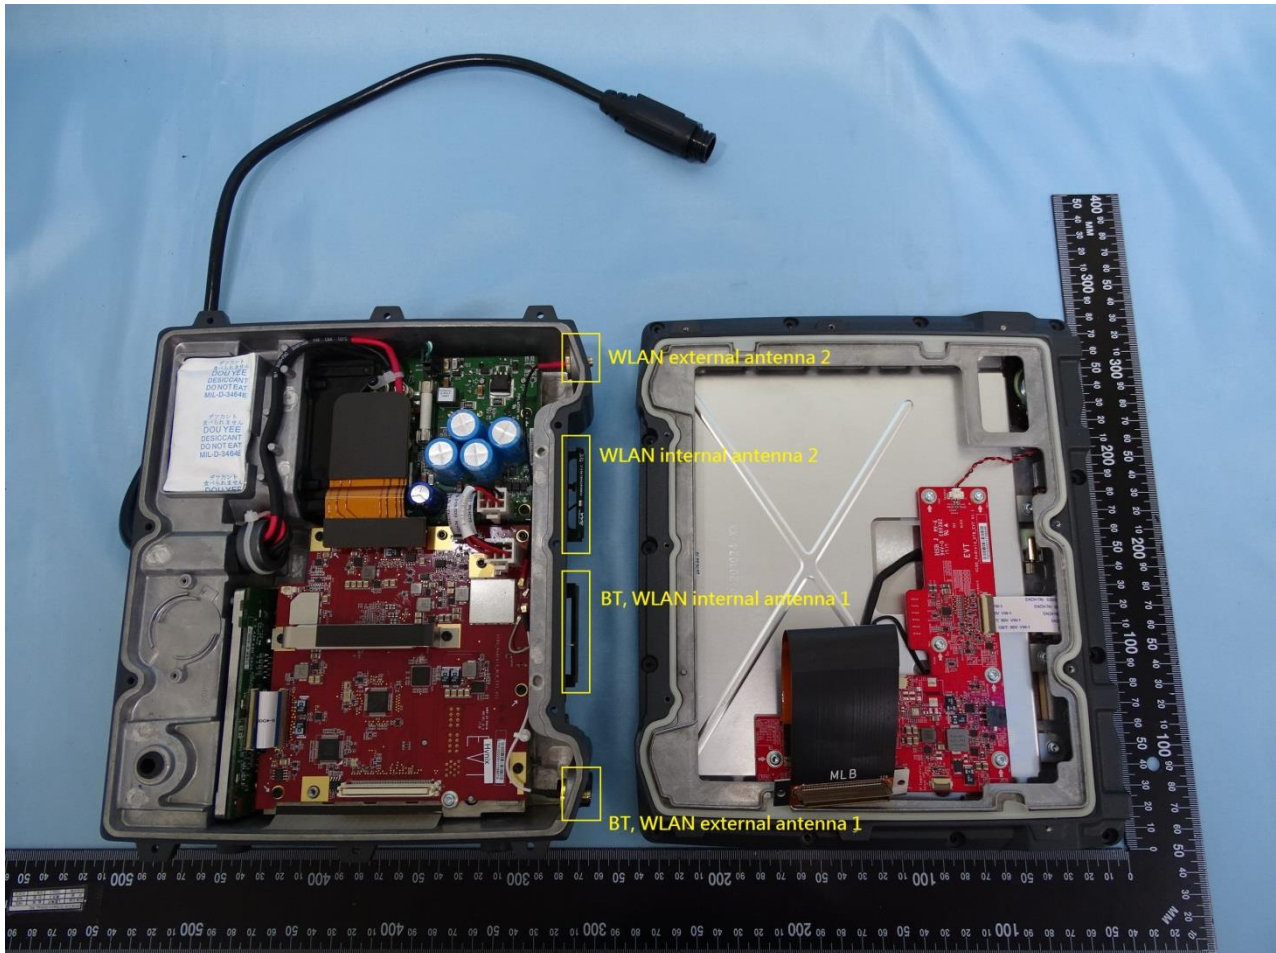

3. Internal Photograph of EUT

Brand Name: Zebra / Model Name: VC80x

Brand Name: Zebra / Model Name: VC80x

Sample 1

Brand Name: Zebra / Model Name: VC80x

Brand Name: Zebra / Model Name: VC80x

Brand Name: Zebra / Model Name: VC80x

Brand Name: Zebra / Model Name: VC80x

Brand Name: Zebra / Model Name: VC80x

Brand Name: Zebra / Model Name: VC80x

Brand Name: Zebra / Model Name: VC80x

Brand Name: Zebra / Model Name: VC80x

Brand Name: Zebra / Model Name: VC80x