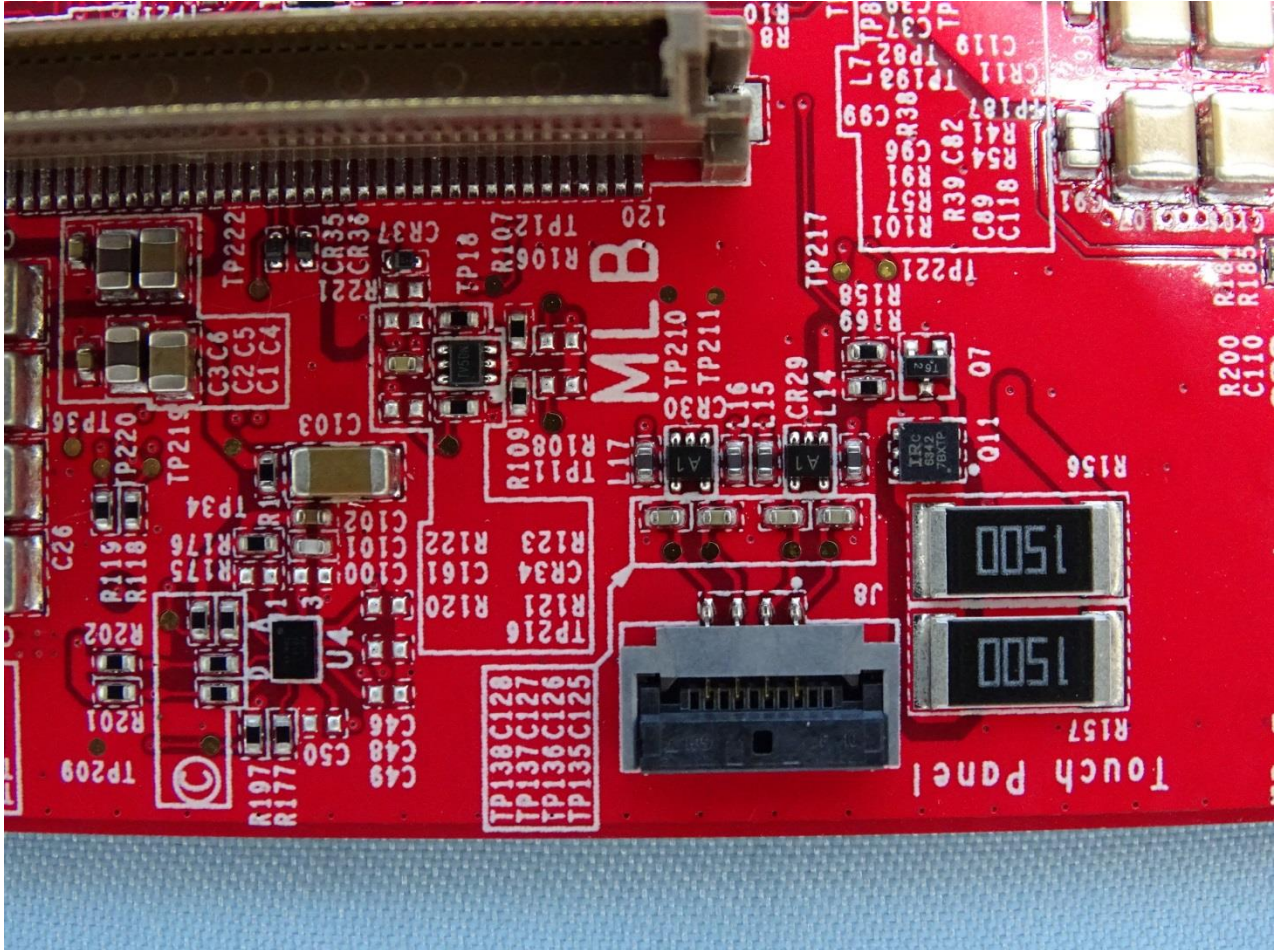

3. Internal Photograph of EUT

Brand Name: Zebra / Model Name: VC80x

Brand Name: Zebra / Model Name: VC80x

Sample 1

Brand Name: Zebra / Model Name: VC80x

Brand Name: Zebra / Model Name: VC80x

Brand Name: Zebra / Model Name: VC80x

Brand Name: Zebra / Model Name: VC80x

Brand Name: Zebra / Model Name: VC80x

Brand Name: Zebra / Model Name: VC80x

Brand Name: Zebra / Model Name: VC80x

Brand Name: Zebra / Model Name: VC80x

Brand Name: Zebra / Model Name: VC80x

Brand Name: Zebra / Model Name: VC80x