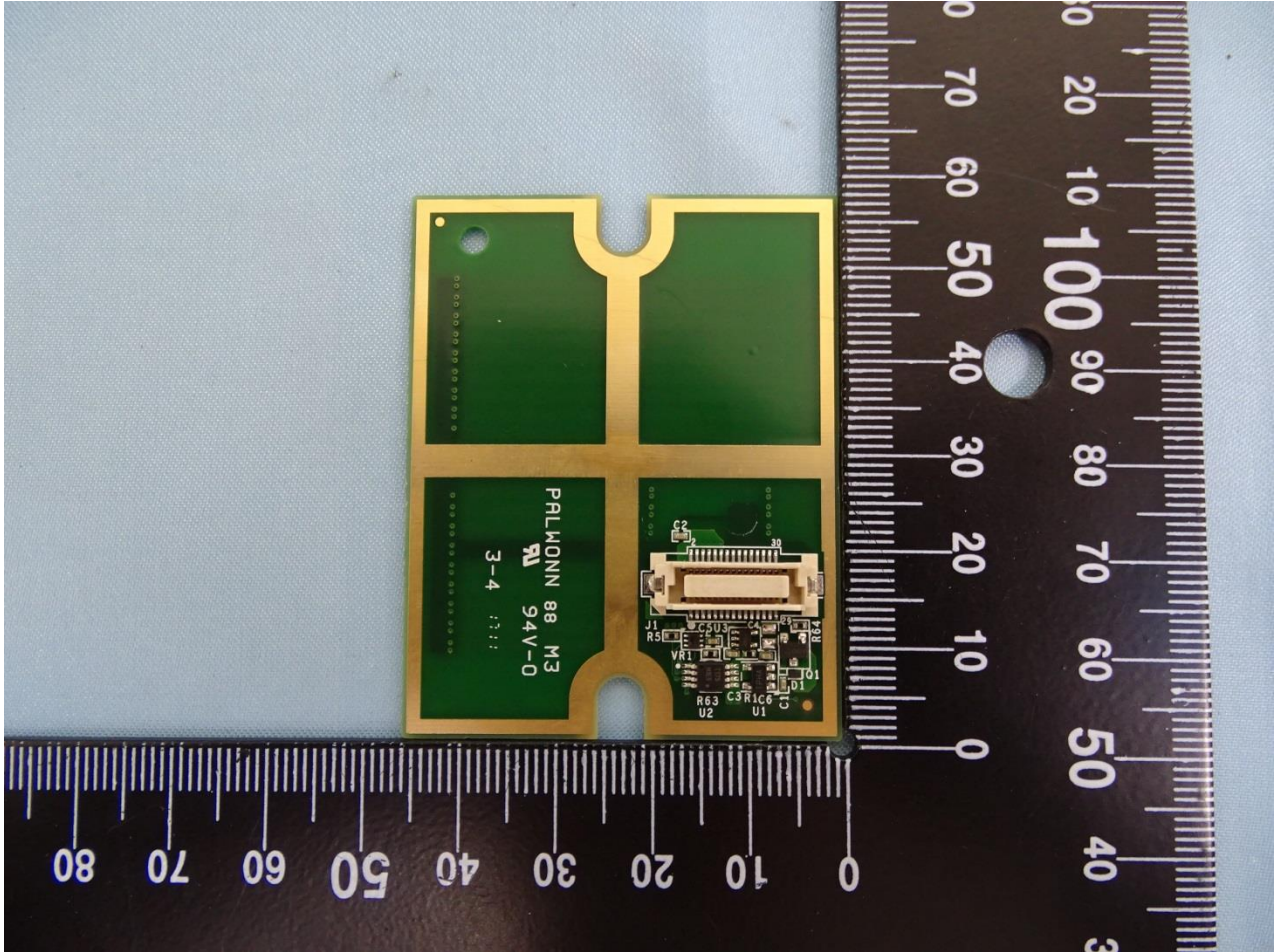

3. Internal Photograph of EUT

Brand Name: Zebra / Model Name: VC80x

Brand Name: Zebra / Model Name: VC80x

Sample 1

Brand Name: Zebra / Model Name: VC80x

Brand Name: Zebra / Model Name: VC80x

Brand Name: Zebra / Model Name: VC80x

Brand Name: Zebra / Model Name: VC80x

Brand Name: Zebra / Model Name: VC80x

Brand Name: Zebra / Model Name: VC80x

Brand Name: Zebra / Model Name: VC80x

Brand Name: Zebra / Model Name: VC80x

Brand Name: Zebra / Model Name: VC80x

Brand Name: Zebra / Model Name: VC80x