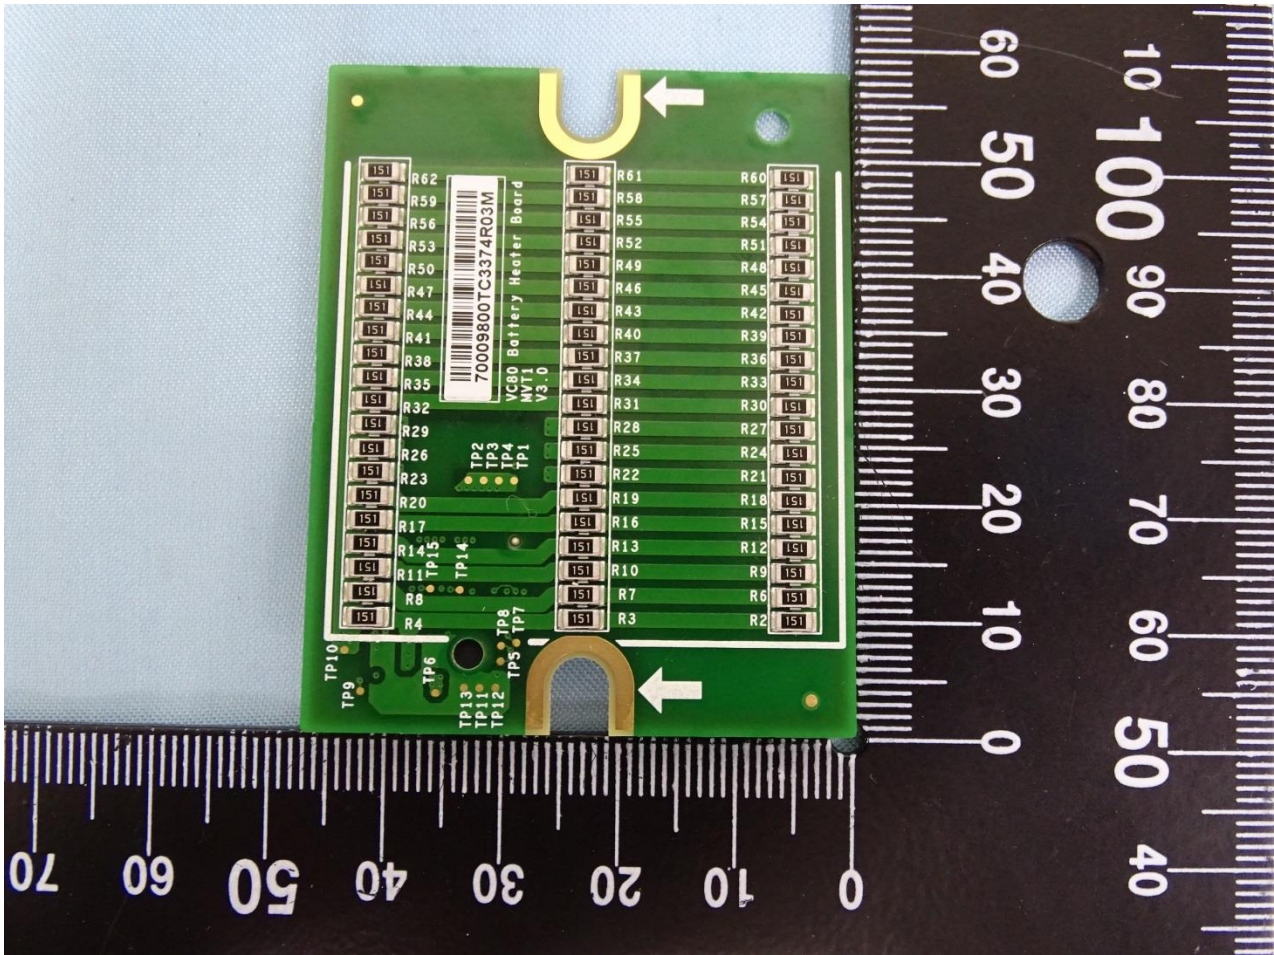

3. Internal Photograph of EUT

Brand Name: Zebra / Model Name: VC80x

Brand Name: Zebra / Model Name: VC80x

Sample 1

Brand Name: Zebra / Model Name: VC80x

Brand Name: Zebra / Model Name: VC80x

Brand Name: Zebra / Model Name: VC80x

Brand Name: Zebra / Model Name: VC80x

Brand Name: Zebra / Model Name: VC80x

Brand Name: Zebra / Model Name: VC80x

Brand Name: Zebra / Model Name: VC80x

Brand Name: Zebra / Model Name: VC80x

Brand Name: Zebra / Model Name: VC80x

Brand Name: Zebra / Model Name: VC80x