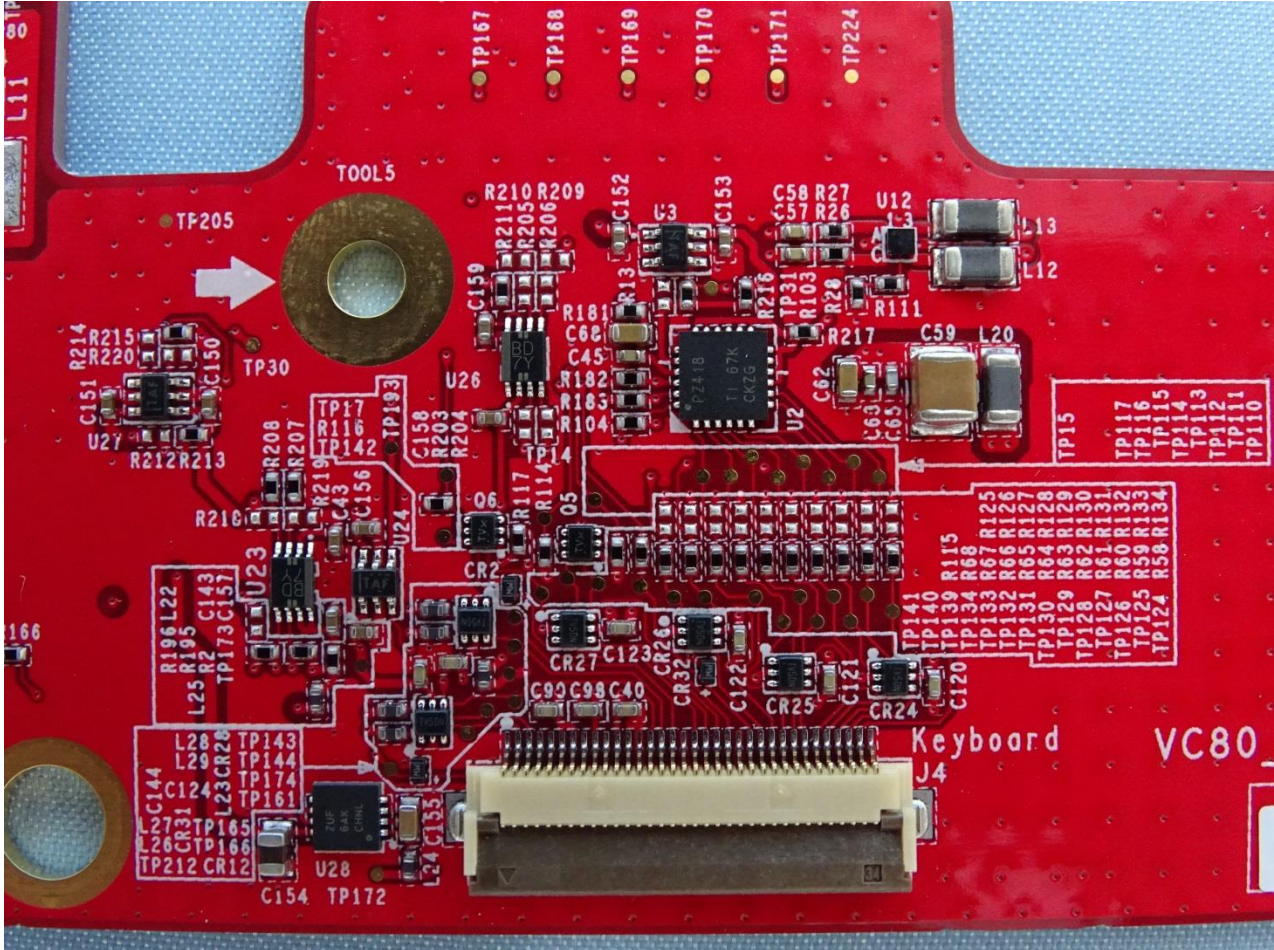

3. Internal Photograph of EUT

Brand Name: Zebra / Model Name: VC80x

Brand Name: Zebra / Model Name: VC80x

Sample 1

Brand Name: Zebra / Model Name: VC80x

Brand Name: Zebra / Model Name: VC80x

Brand Name: Zebra / Model Name: VC80x

Brand Name: Zebra / Model Name: VC80x

Brand Name: Zebra / Model Name: VC80x

Brand Name: Zebra / Model Name: VC80x

Brand Name: Zebra / Model Name: VC80x

Brand Name: Zebra / Model Name: VC80x

Brand Name: Zebra / Model Name: VC80x

Brand Name: Zebra / Model Name: VC80x