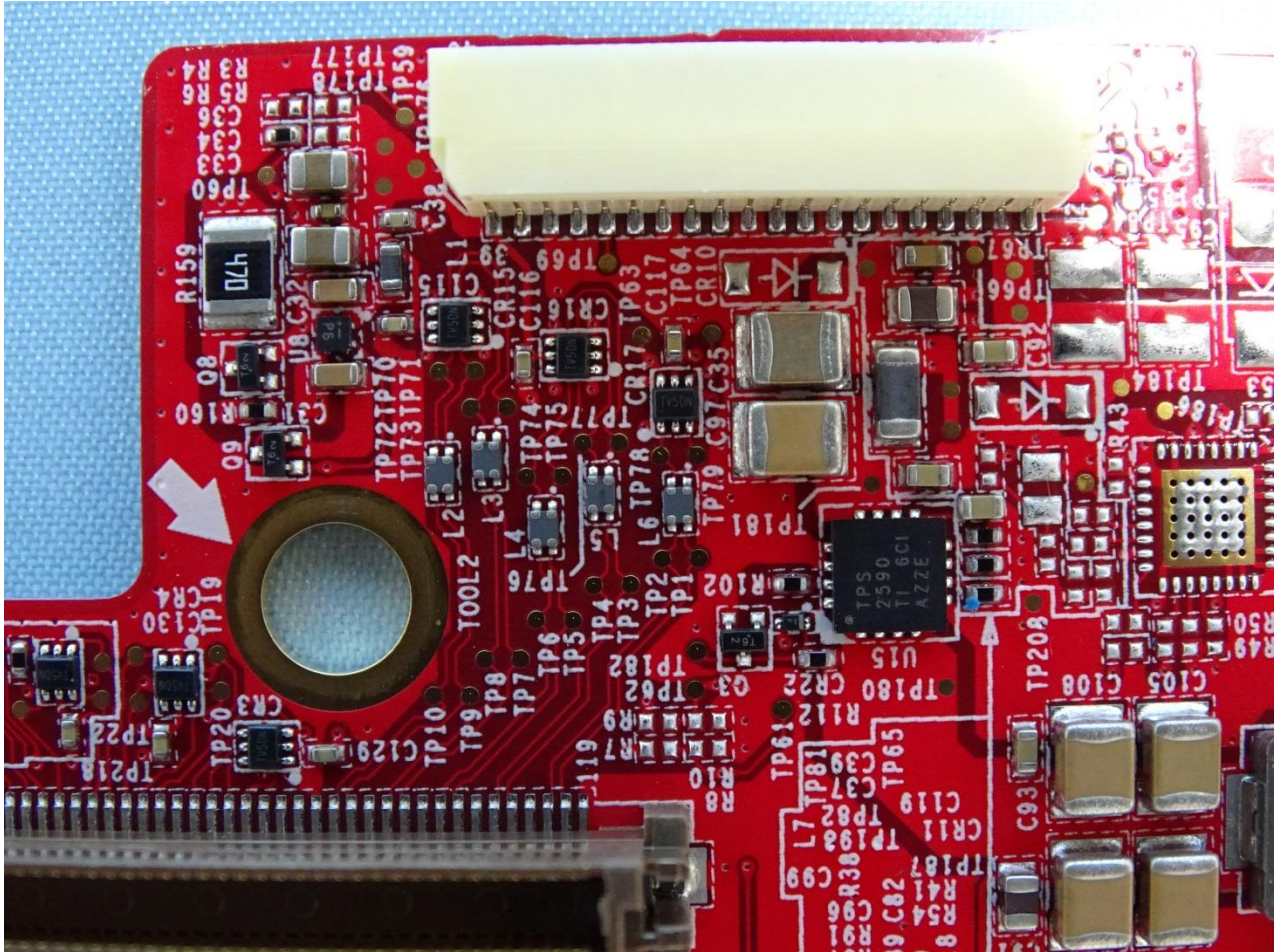

3. Internal Photograph of EUT

Brand Name: Zebra / Model Name: VC80x

Brand Name: Zebra / Model Name: VC80x

Sample 1

Brand Name: Zebra / Model Name: VC80x

Brand Name: Zebra / Model Name: VC80x

Brand Name: Zebra / Model Name: VC80x

Brand Name: Zebra / Model Name: VC80x

Brand Name: Zebra / Model Name: VC80x

Brand Name: Zebra / Model Name: VC80x

Brand Name: Zebra / Model Name: VC80x

Brand Name: Zebra / Model Name: VC80x

Brand Name: Zebra / Model Name: VC80x

Brand Name: Zebra / Model Name: VC80x