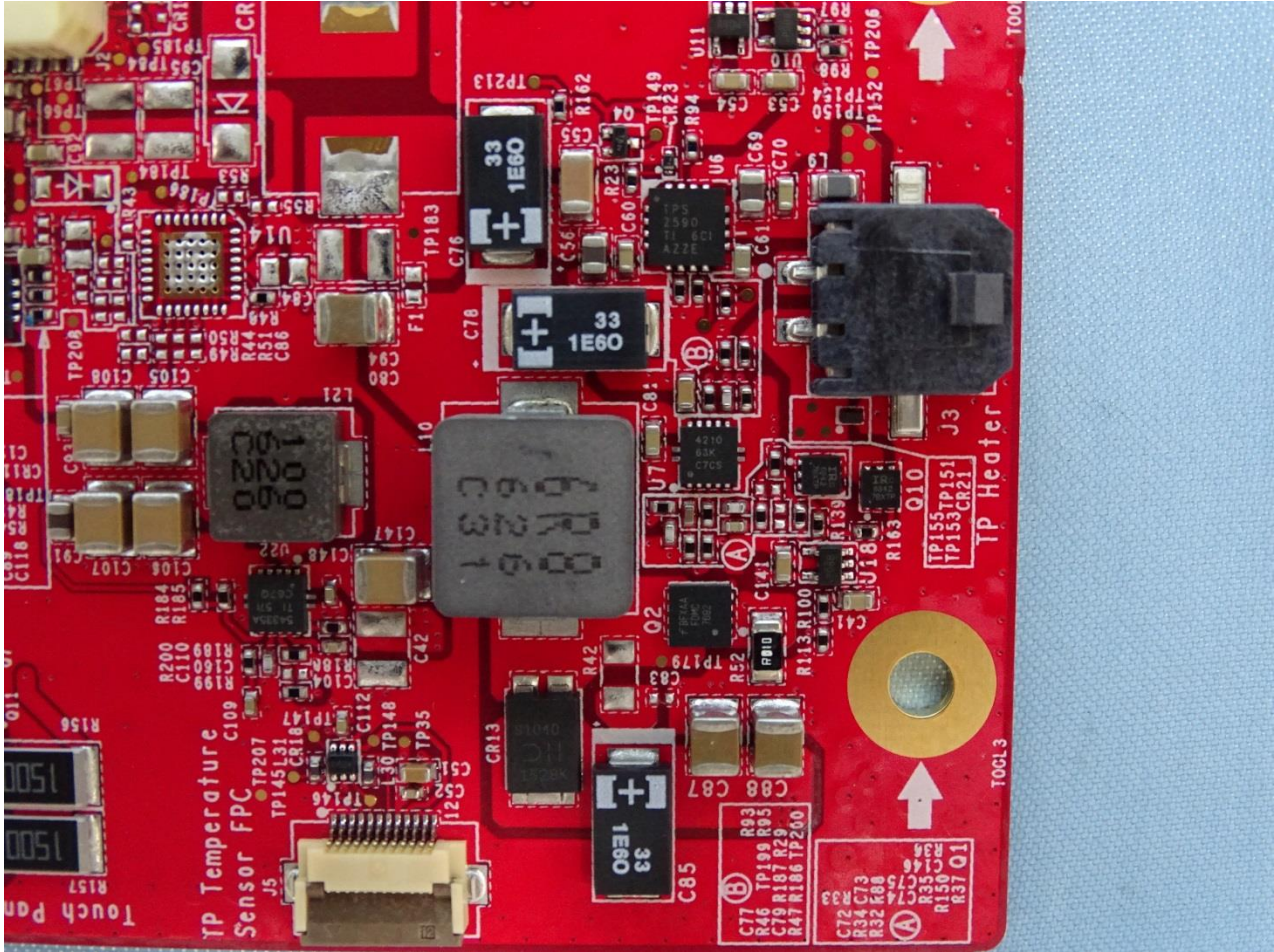

3. Internal Photograph of EUT

Brand Name: Zebra / Model Name: VC80x

Brand Name: Zebra / Model Name: VC80x

Sample 1

Brand Name: Zebra / Model Name: VC80x

Brand Name: Zebra / Model Name: VC80x

Brand Name: Zebra / Model Name: VC80x

Brand Name: Zebra / Model Name: VC80x

Brand Name: Zebra / Model Name: VC80x

Brand Name: Zebra / Model Name: VC80x

Brand Name: Zebra / Model Name: VC80x

Brand Name: Zebra / Model Name: VC80x

Brand Name: Zebra / Model Name: VC80x

Brand Name: Zebra / Model Name: VC80x