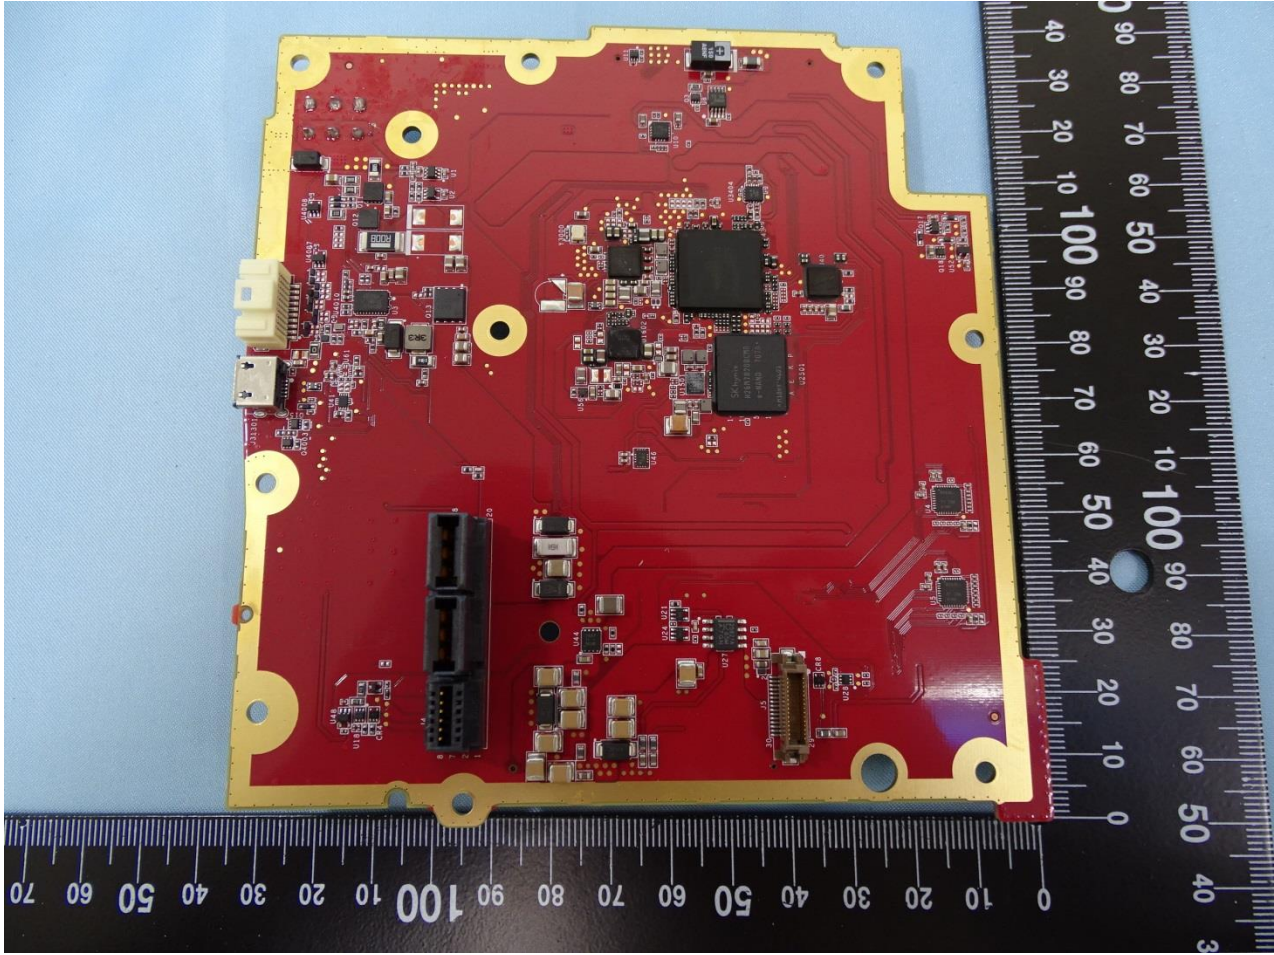

Brand Name: Zebra / Model Name: VC80x