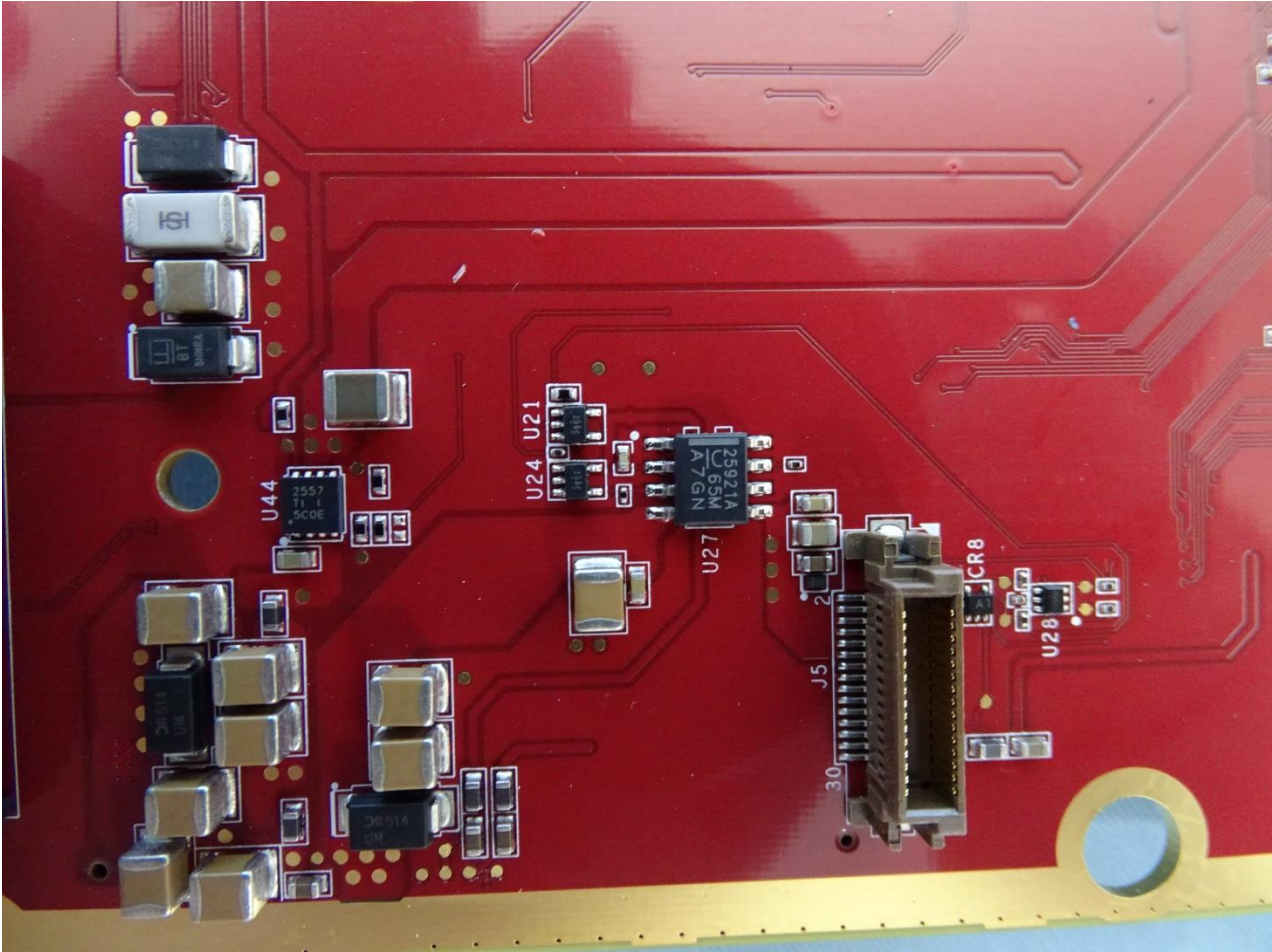

3. Internal Photograph of EUT

Brand Name: Zebra / Model Name: VC80x

Brand Name: Zebra / Model Name: VC80x

Sample 1

Brand Name: Zebra / Model Name: VC80x

Brand Name: Zebra / Model Name: VC80x

Brand Name: Zebra / Model Name: VC80x

Brand Name: Zebra / Model Name: VC80x

Brand Name: Zebra / Model Name: VC80x

Brand Name: Zebra / Model Name: VC80x

Brand Name: Zebra / Model Name: VC80x

Brand Name: Zebra / Model Name: VC80x

Brand Name: Zebra / Model Name: VC80x

Brand Name: Zebra / Model Name: VC80x