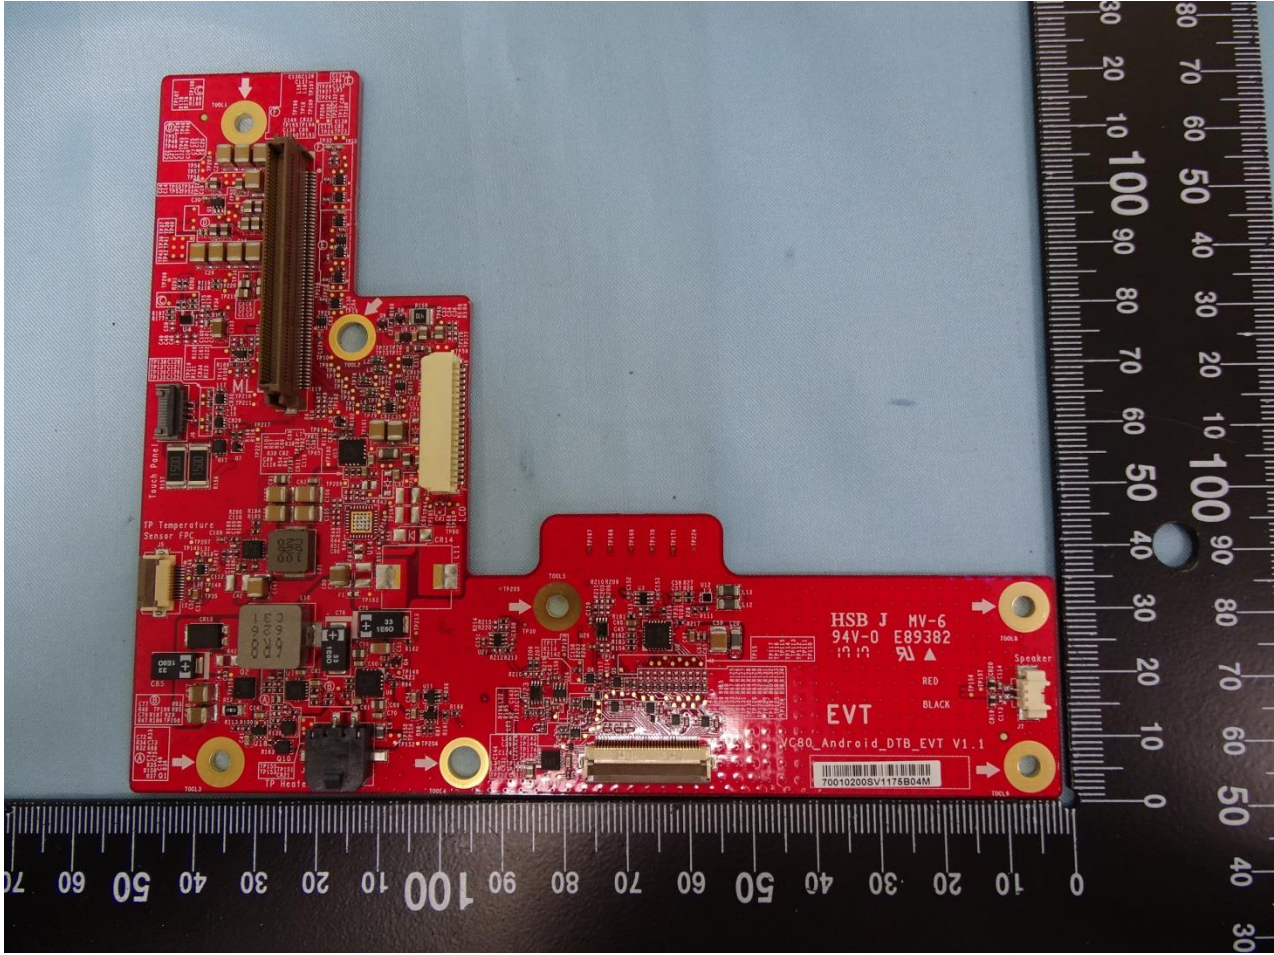

3. Internal Photograph of EUT

Brand Name: Zebra / Model Name: VC80x

Brand Name: Zebra / Model Name: VC80x

Sample 1

Brand Name: Zebra / Model Name: VC80x

Brand Name: Zebra / Model Name: VC80x

Brand Name: Zebra / Model Name: VC80x

Brand Name: Zebra / Model Name: VC80x

Brand Name: Zebra / Model Name: VC80x

Brand Name: Zebra / Model Name: VC80x

Brand Name: Zebra / Model Name: VC80x

Brand Name: Zebra / Model Name: VC80x

Brand Name: Zebra / Model Name: VC80x

Brand Name: Zebra / Model Name: VC80x