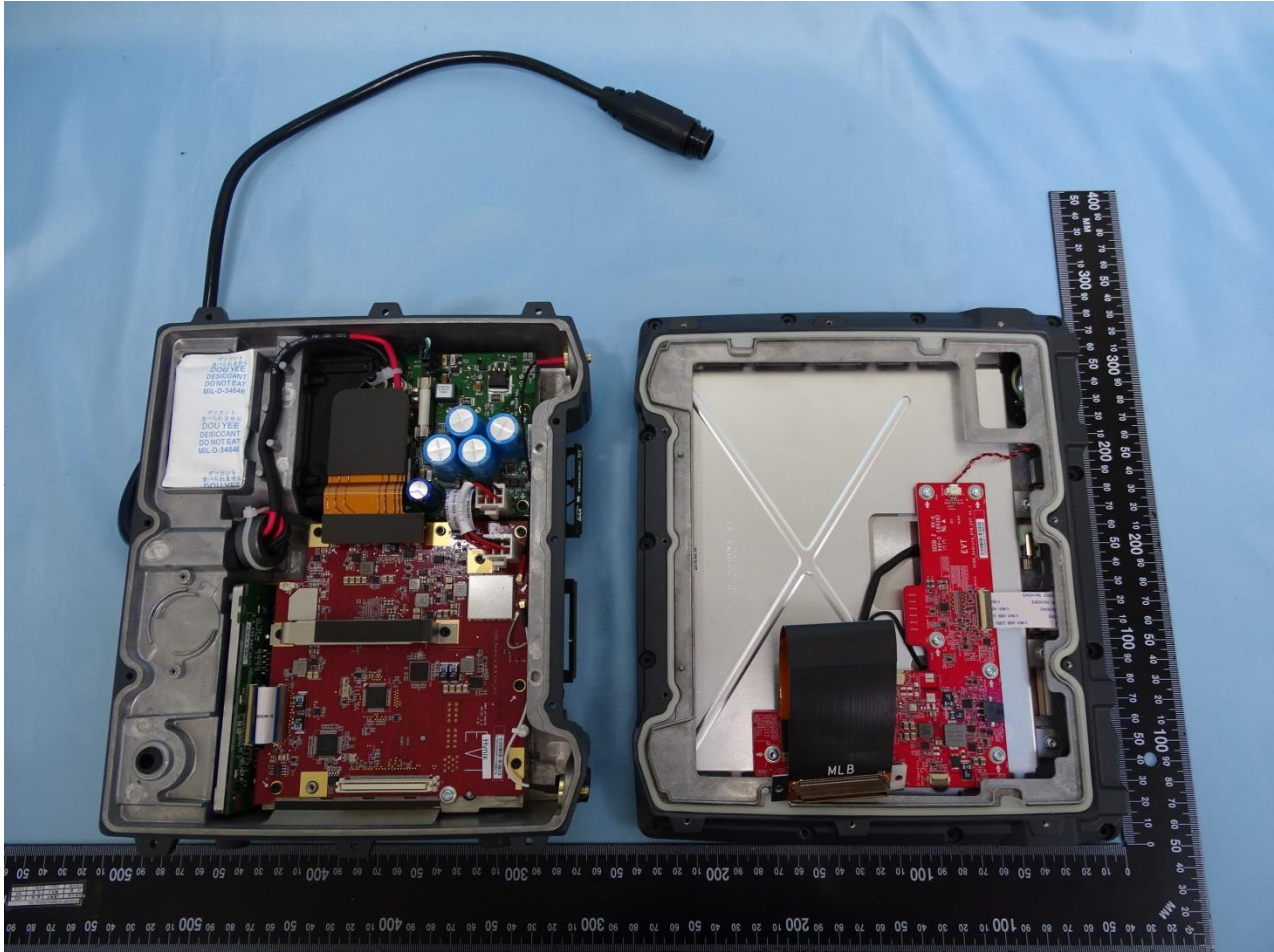

3. Internal Photograph of EUT

Brand Name: Zebra / Model Name: VC80x

Brand Name: Zebra / Model Name: VC80x

Sample 1

Brand Name: Zebra / Model Name: VC80x

Brand Name: Zebra / Model Name: VC80x

Brand Name: Zebra / Model Name: VC80x

Brand Name: Zebra / Model Name: VC80x

Brand Name: Zebra / Model Name: VC80x

Brand Name: Zebra / Model Name: VC80x

Brand Name: Zebra / Model Name: VC80x

Brand Name: Zebra / Model Name: VC80x

Brand Name: Zebra / Model Name: VC80x

Brand Name: Zebra / Model Name: VC80x