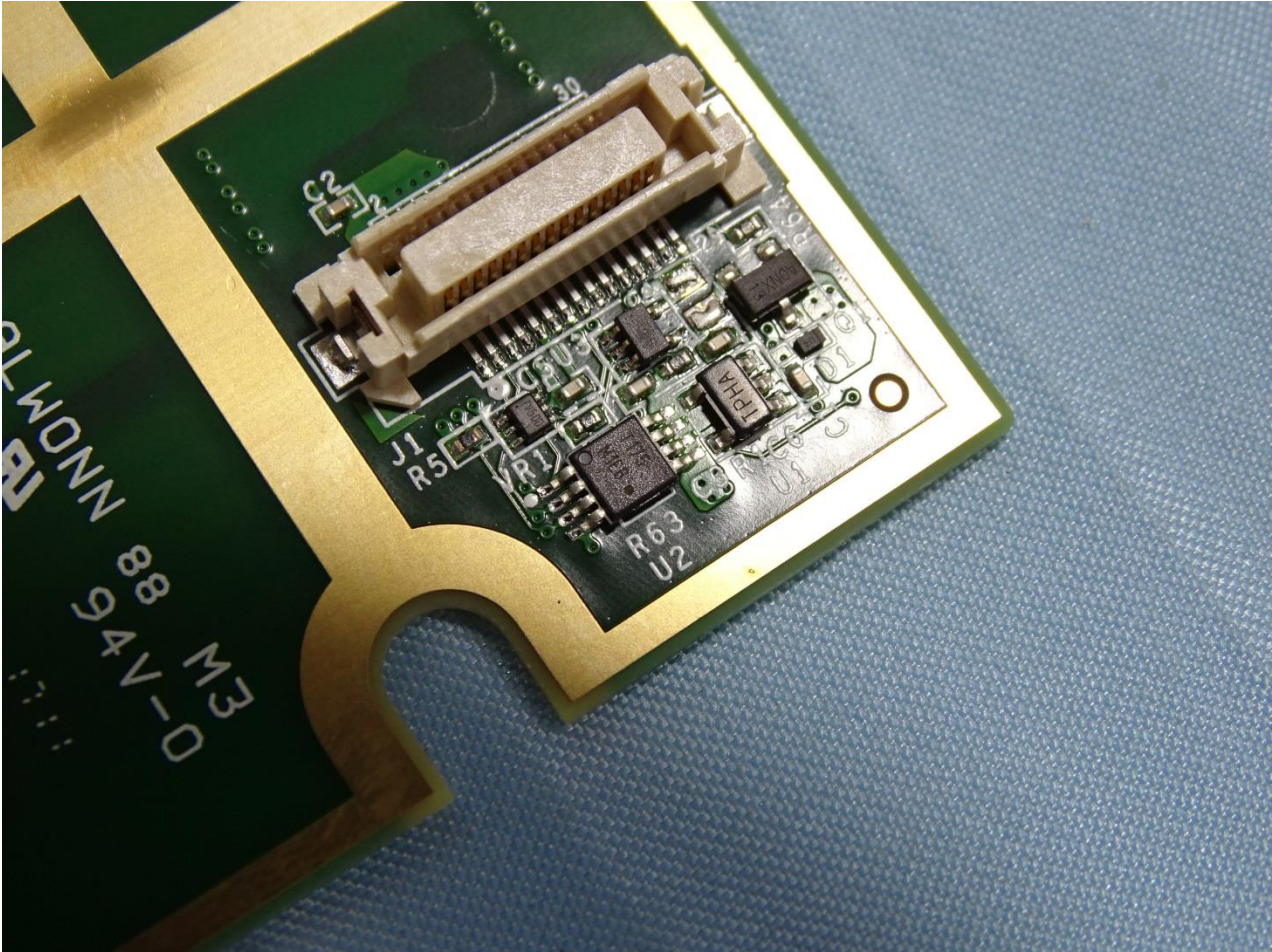

3. Internal Photograph of EUT

Brand Name: Zebra / Model Name: VC80x

Brand Name: Zebra / Model Name: VC80x

Sample 1

Brand Name: Zebra / Model Name: VC80x

Brand Name: Zebra / Model Name: VC80x

Brand Name: Zebra / Model Name: VC80x

Brand Name: Zebra / Model Name: VC80x

Brand Name: Zebra / Model Name: VC80x

Brand Name: Zebra / Model Name: VC80x

Brand Name: Zebra / Model Name: VC80x

Brand Name: Zebra / Model Name: VC80x

Brand Name: Zebra / Model Name: VC80x

Brand Name: Zebra / Model Name: VC80x