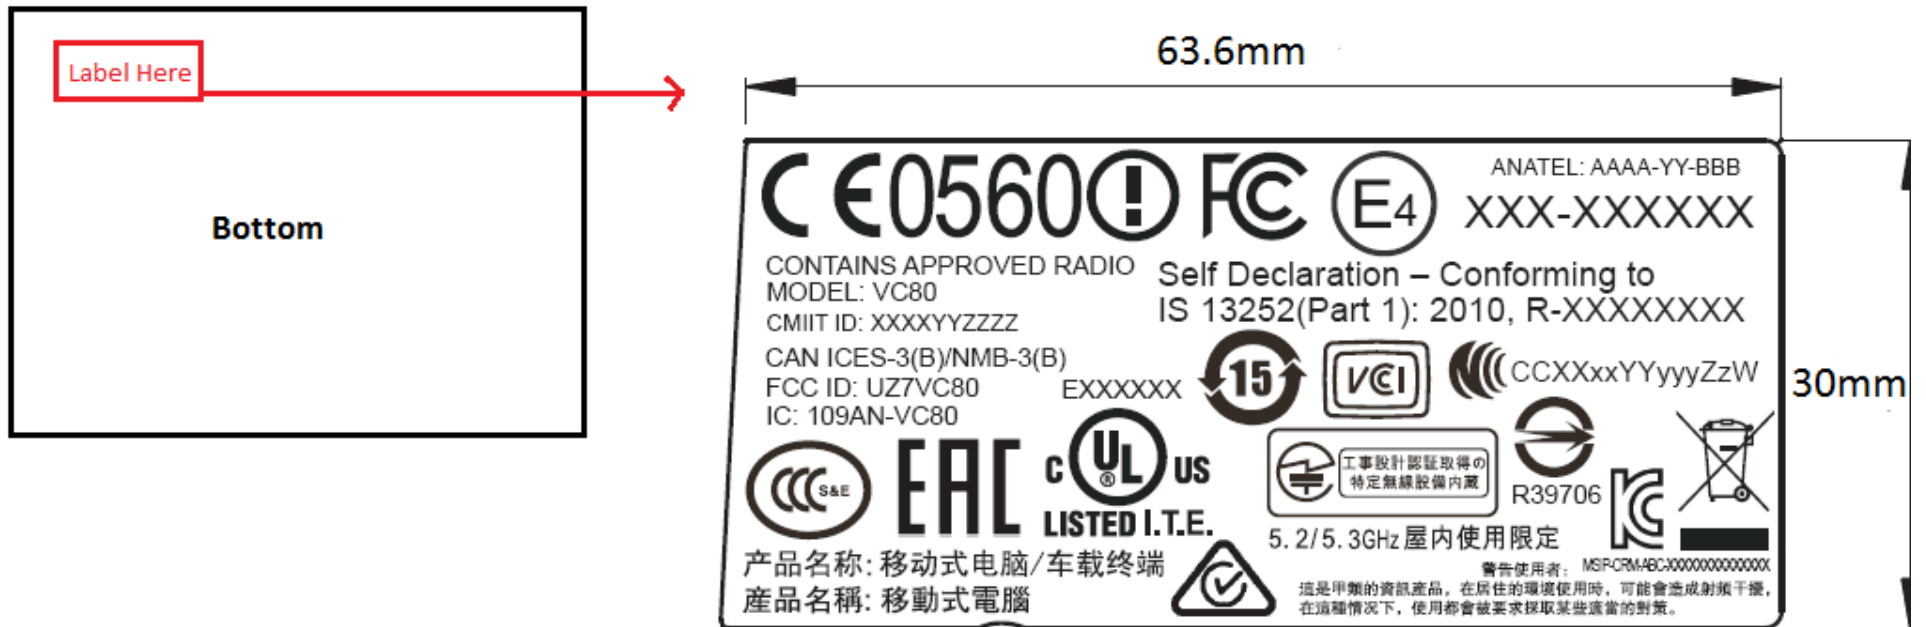

LABEL LOCATION

The label will be permanently affixed at a conspicuous location on the device.

(Fig.1) FCC ID: UZ7VC80