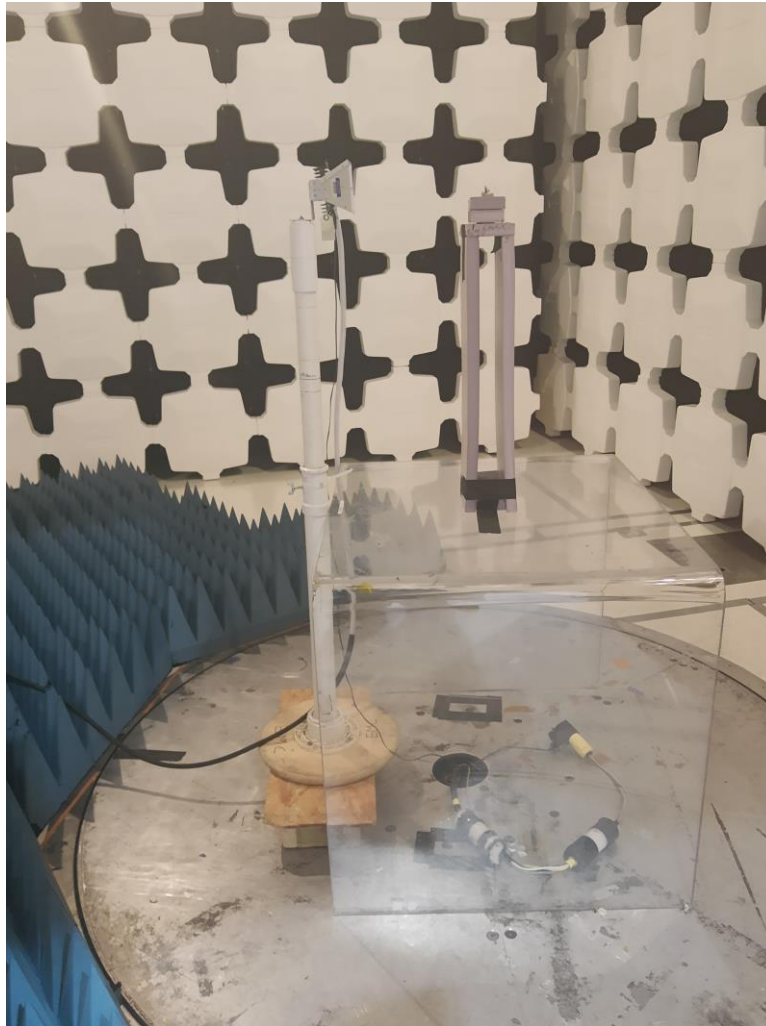

**Photograph 1. Radiated Spurious Emissions Test Setup, 30-1000MHz**

**Photograph 2. Radiated Spurious Emissions Test Setup, 1-18GHz**

**Photograph 3. Radiated Spurious Emissions Test Setup, 18-40GHz**

**Photograph 4. Output Power Test Setup**