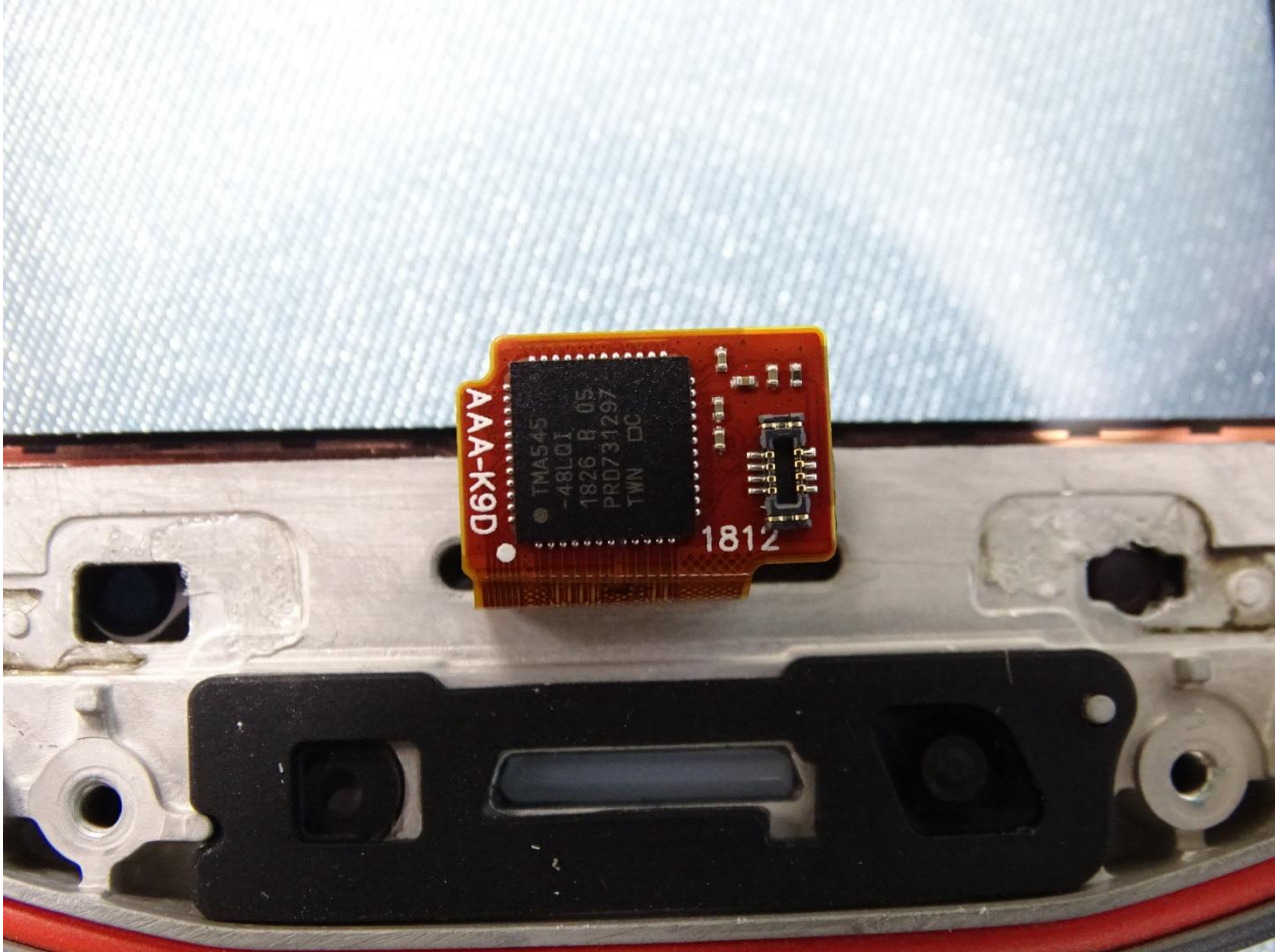

3. Internal Photograph of EUT

Brand Name: ZEBRA / Model Name: TC83BH

Brand Name: ZEBRA / Model Name: TC83BH

Sample 1

Brand Name: ZEBRA / Model Name: TC83BH

Brand Name: ZEBRA / Model Name: TC83BH

Brand Name: ZEBRA / Model Name: TC83BH

Brand Name: ZEBRA / Model Name: TC83BH

Brand Name: ZEBRA / Model Name: TC83BH

Brand Name: ZEBRA / Model Name: TC83BH

Brand Name: ZEBRA / Model Name: TC83BH

Brand Name: ZEBRA / Model Name: TC83BH

Brand Name: ZEBRA / Model Name: TC83BH