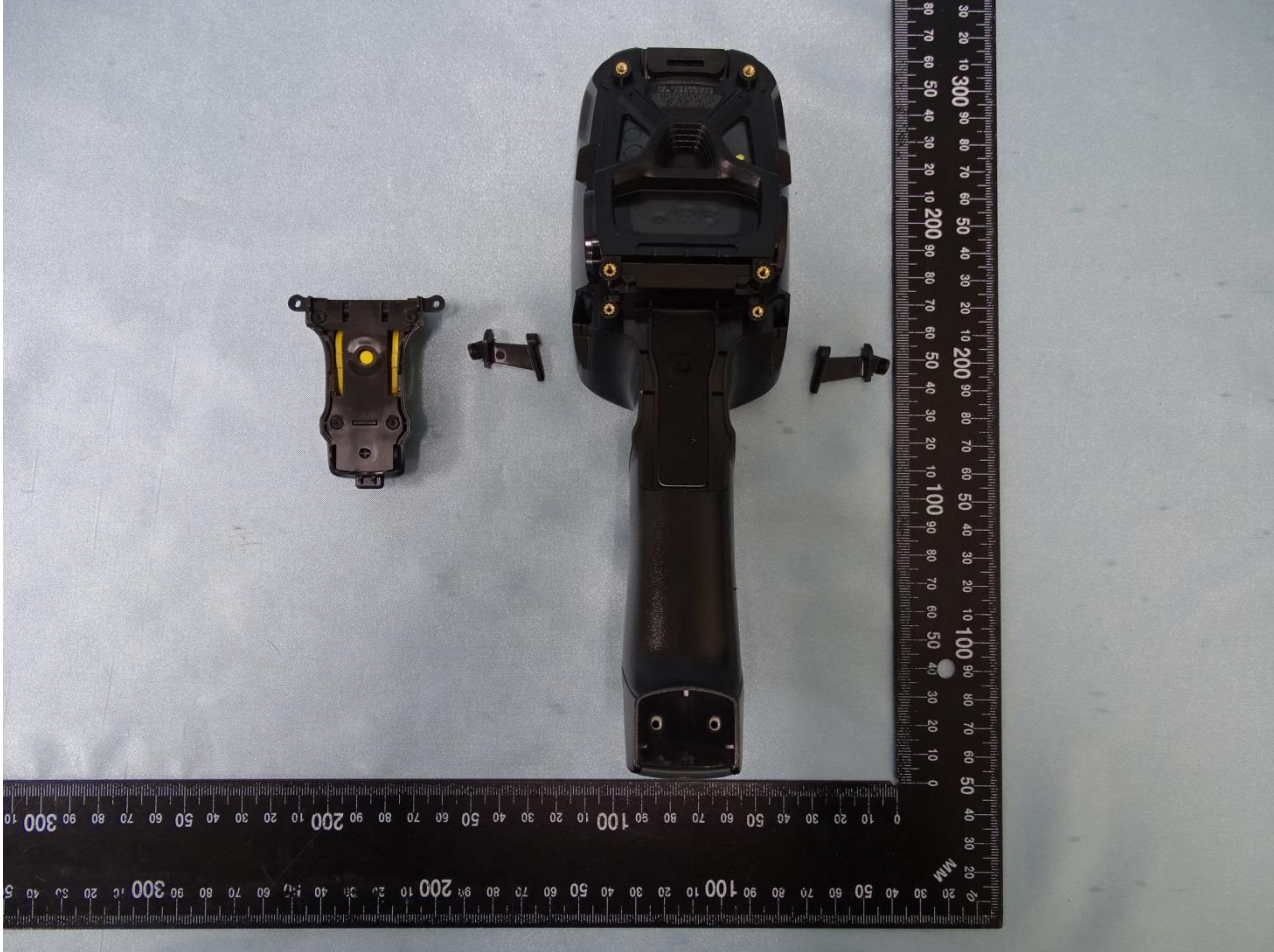

Brand Name: ZEBRA / Model Name: TC83BH