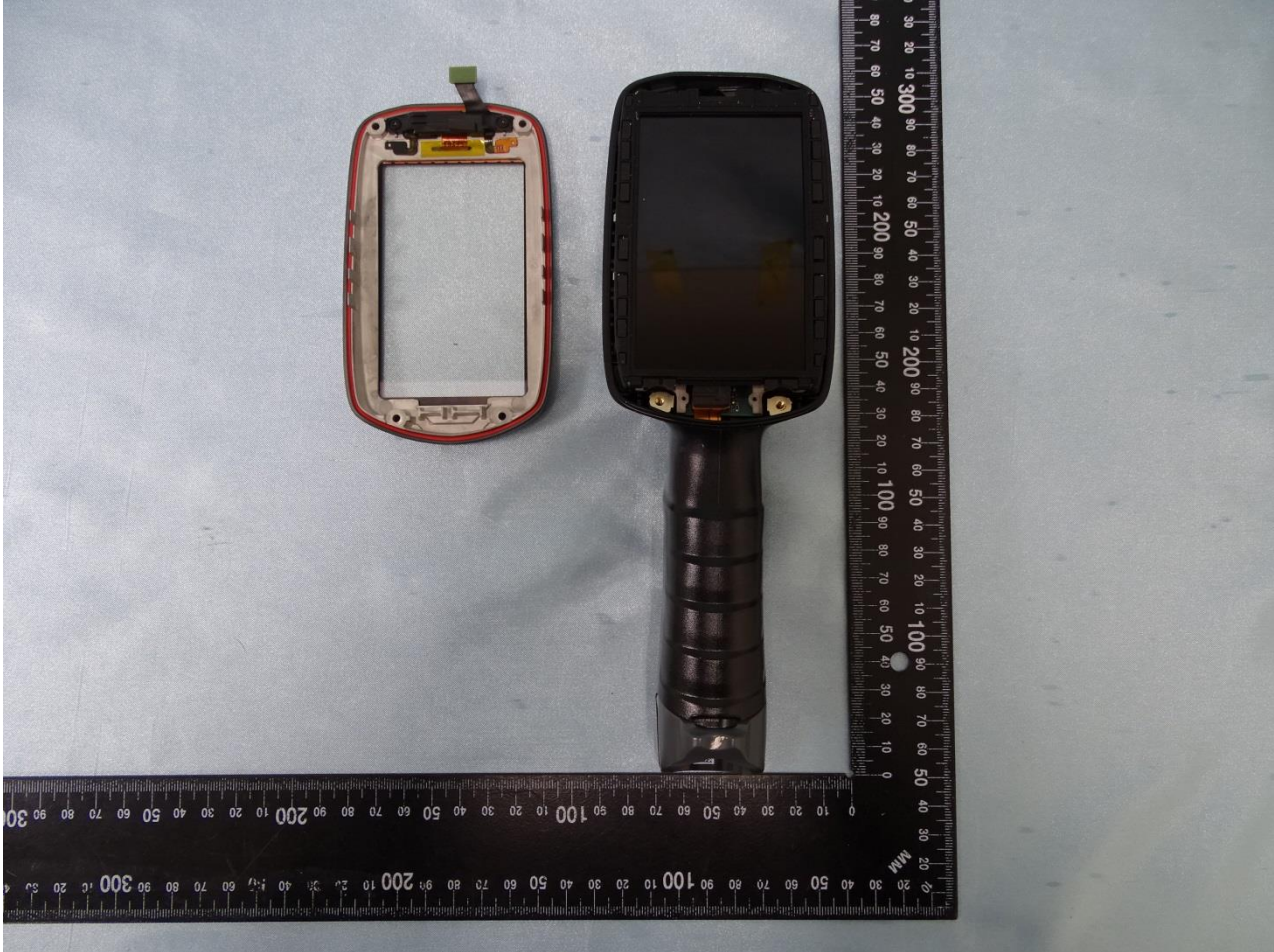

3. Internal Photograph of EUT

Brand Name: ZEBRA / Model Name: TC83BH

Brand Name: ZEBRA / Model Name: TC83BH

Sample 1

Brand Name: ZEBRA / Model Name: TC83BH

Brand Name: ZEBRA / Model Name: TC83BH

Brand Name: ZEBRA / Model Name: TC83BH

Brand Name: ZEBRA / Model Name: TC83BH

Brand Name: ZEBRA / Model Name: TC83BH

Brand Name: ZEBRA / Model Name: TC83BH

Brand Name: ZEBRA / Model Name: TC83BH

Brand Name: ZEBRA / Model Name: TC83BH

Brand Name: ZEBRA / Model Name: TC83BH