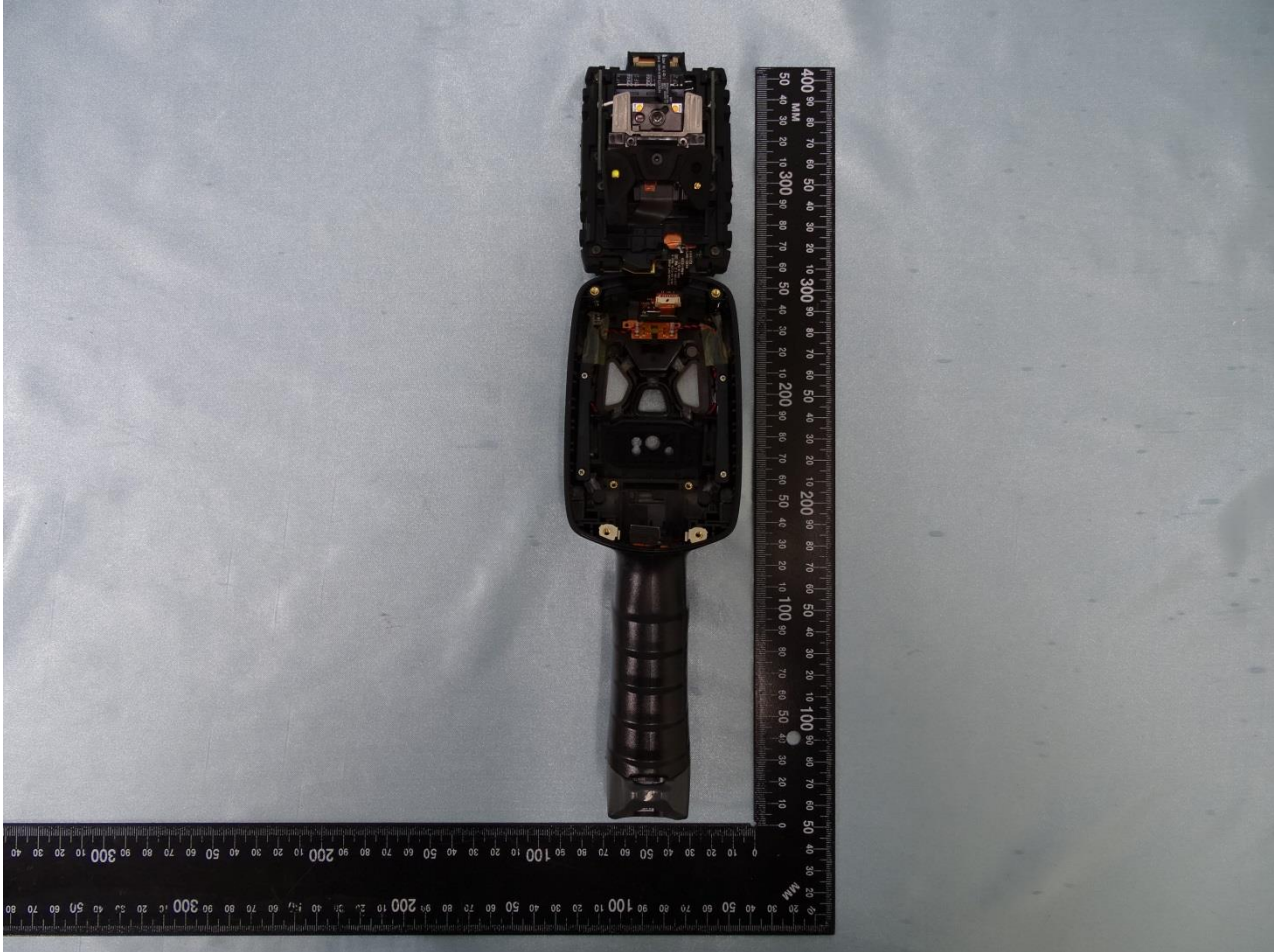

Brand Name: ZEBRA / Model Name: TC83BH