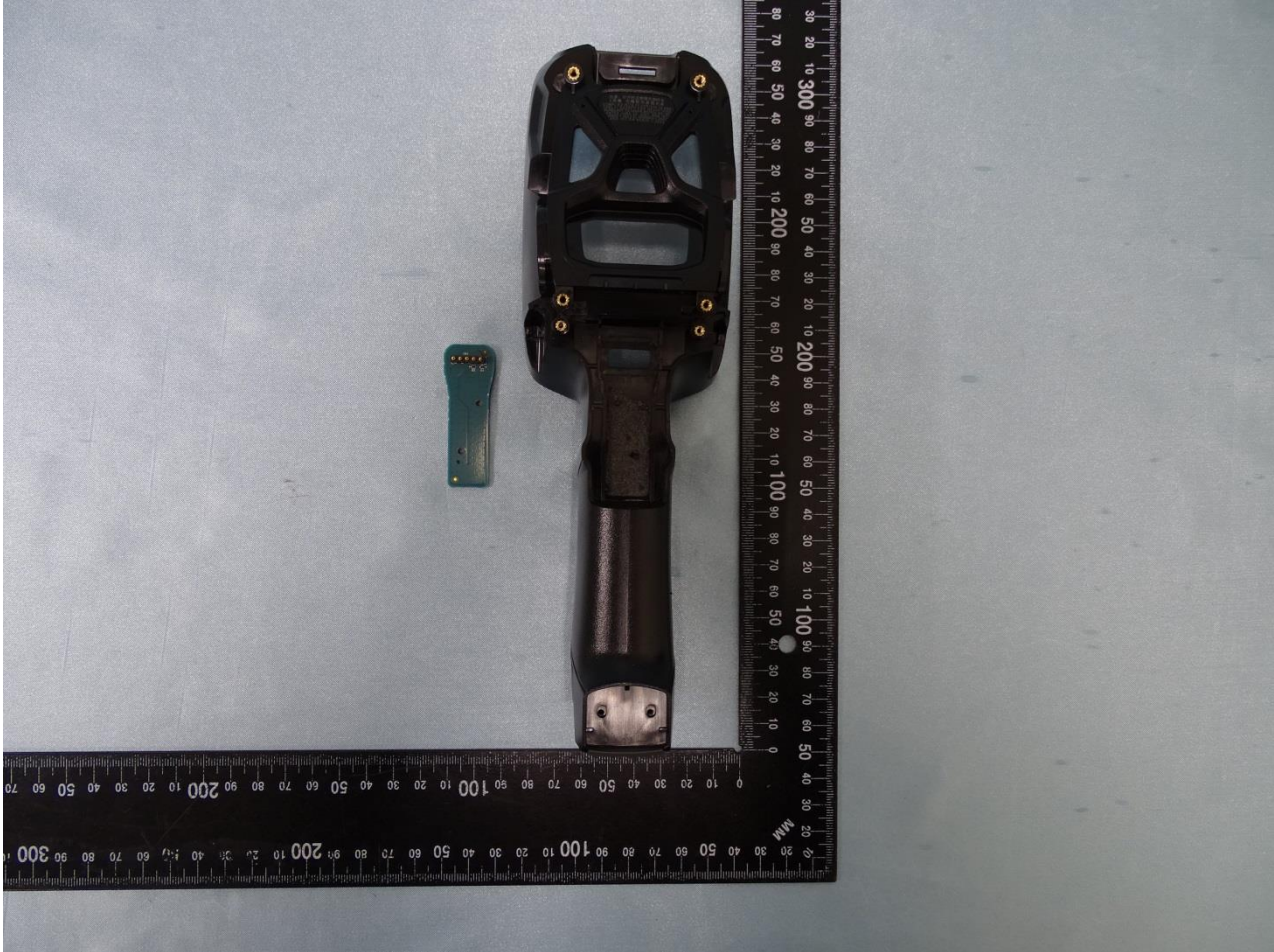

3. Internal Photograph of EUT

Brand Name: ZEBRA / Model Name: TC83BH

Brand Name: ZEBRA / Model Name: TC83BH

Sample 1

Brand Name: ZEBRA / Model Name: TC83BH

Brand Name: ZEBRA / Model Name: TC83BH

Brand Name: ZEBRA / Model Name: TC83BH

Brand Name: ZEBRA / Model Name: TC83BH

Brand Name: ZEBRA / Model Name: TC83BH

Brand Name: ZEBRA / Model Name: TC83BH

Brand Name: ZEBRA / Model Name: TC83BH

Brand Name: ZEBRA / Model Name: TC83BH

Brand Name: ZEBRA / Model Name: TC83BH