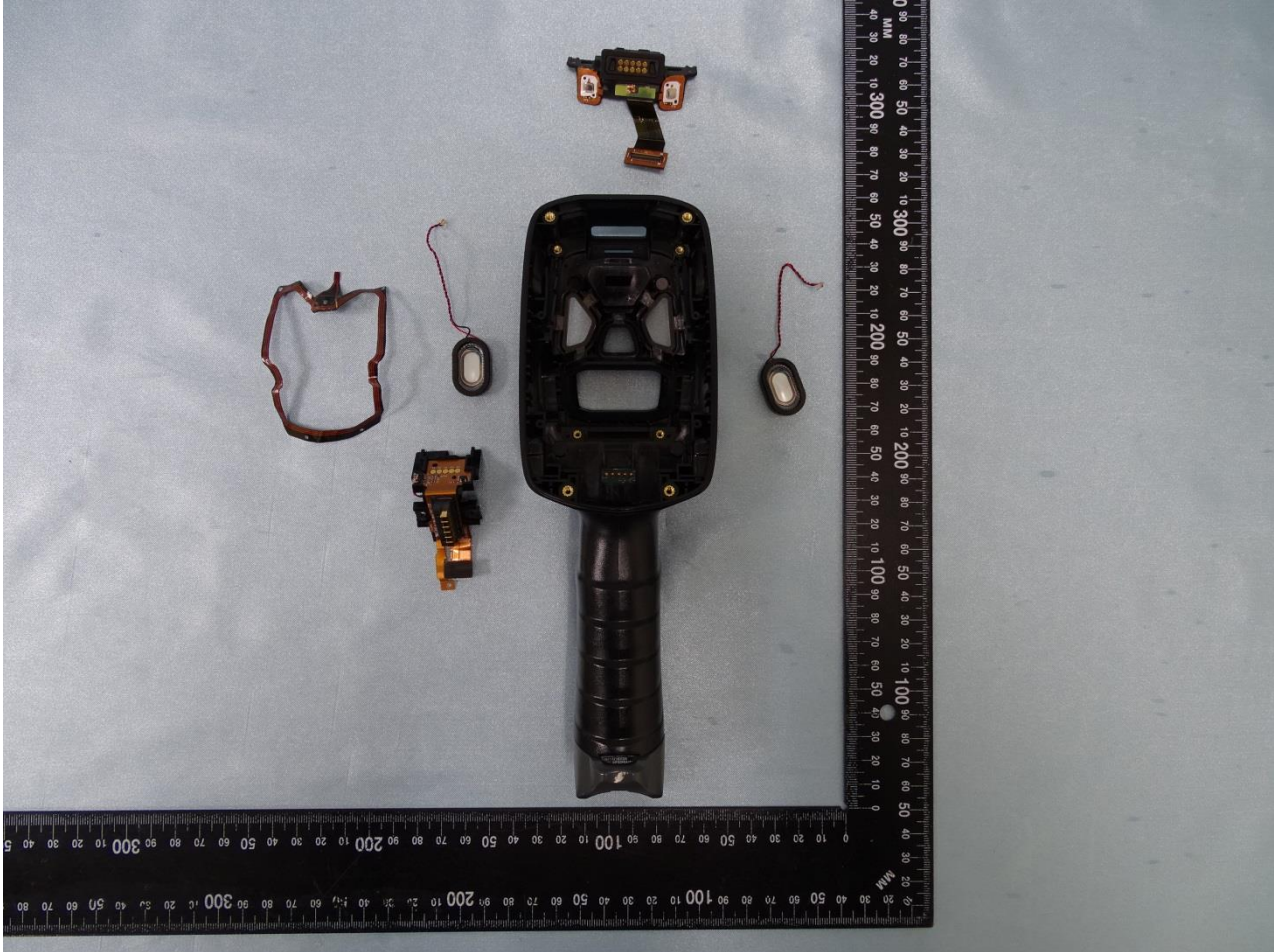

Brand Name: ZEBRA / Model Name: TC83BH