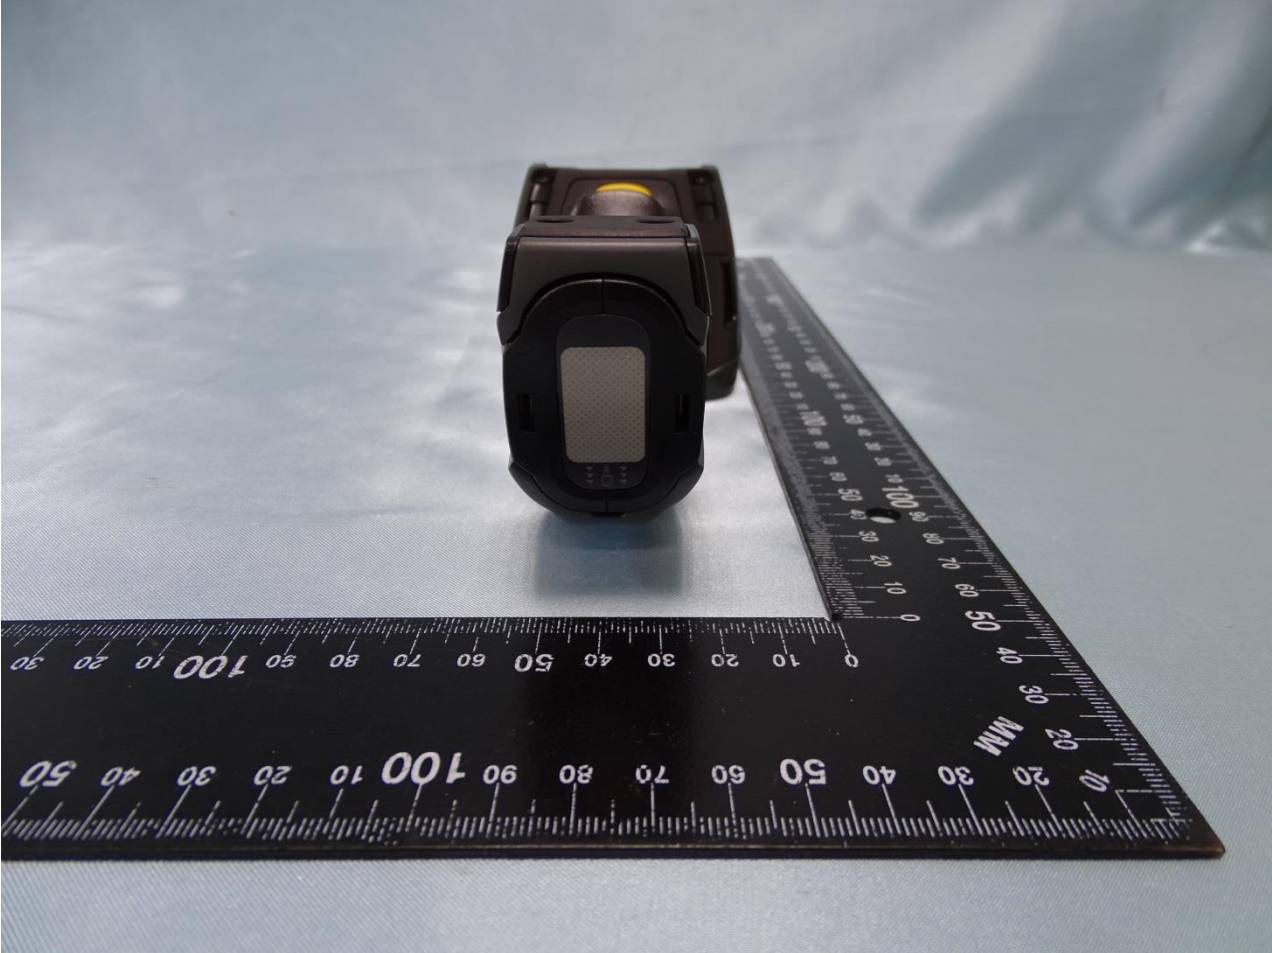

Brand Name: ZEBRA / Model Name: TC83B0

Brand Name: ZEBRA / Model Name: TC83B0

Brand Name: ZEBRA / Model Name: TC83B0

Brand Name: ZEBRA / Model Name: TC83B0

Sample 2

Brand Name: ZEBRA / Model Name: TC83B0

Brand Name: ZEBRA / Model Name: TC83B0

Brand Name: ZEBRA / Model Name: TC83B0

Brand Name: ZEBRA / Model Name: TC83B0

Brand Name: ZEBRA / Model Name: TC83B0

Brand Name: ZEBRA / Model Name: TC83B0

Brand Name: ZEBRA / Model Name: TC83B0

Brand Name: ZEBRA / Model Name: TC83B0