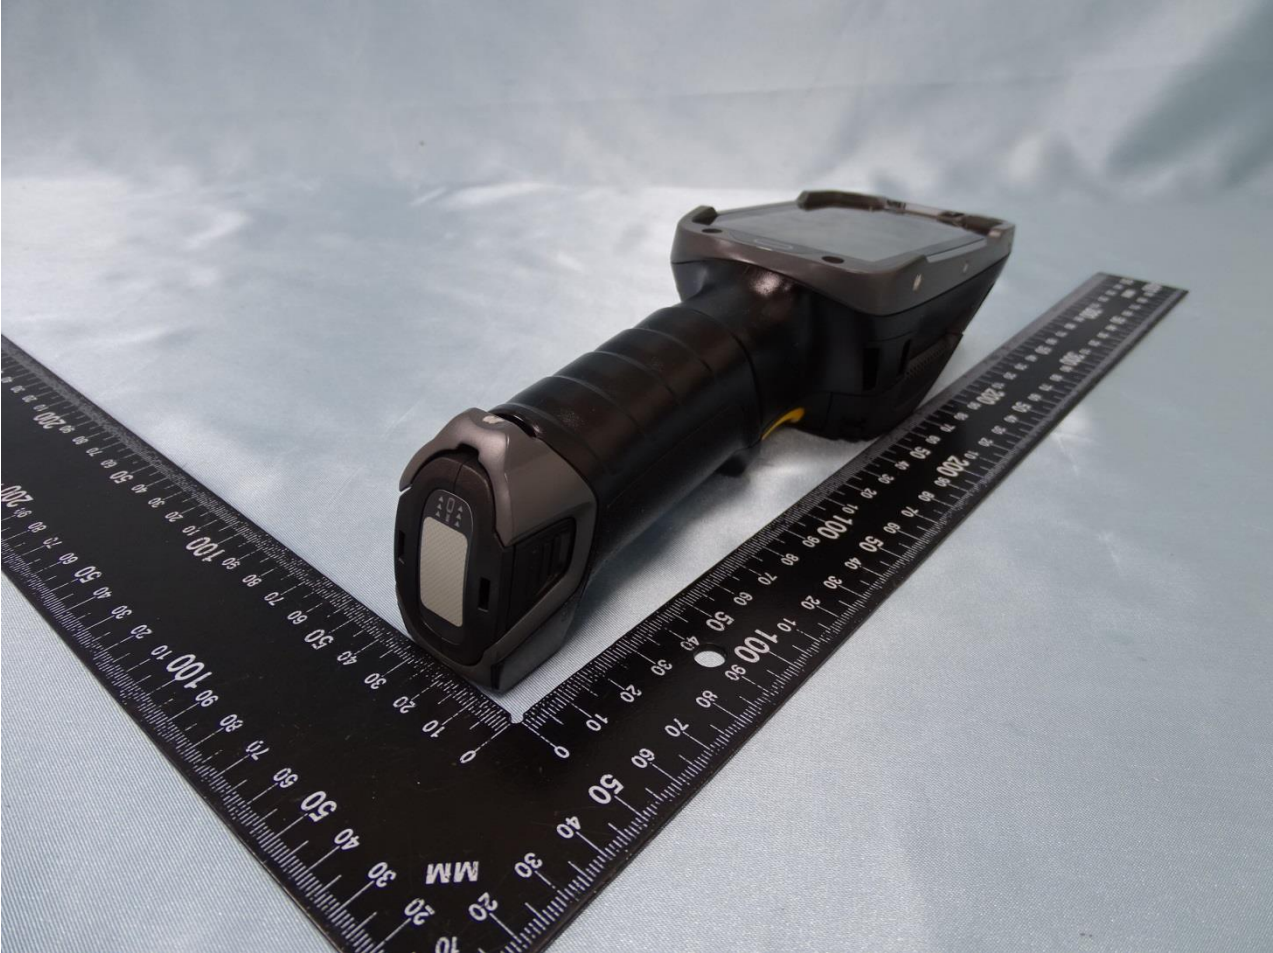

1. External Photograph of EUT

Brand Name: ZEBRA / Model Name: TC83B0

Sample 1

Brand Name: ZEBRA / Model Name: TC83B0

Brand Name: ZEBRA / Model Name: TC83B0

Brand Name: ZEBRA / Model Name: TC83B0

Brand Name: ZEBRA / Model Name: TC83B0

Brand Name: ZEBRA / Model Name: TC83B0

Brand Name: ZEBRA / Model Name: TC83B0

Brand Name: ZEBRA / Model Name: TC83B0

Brand Name: ZEBRA / Model Name: TC83B0

Sample 2

Brand Name: ZEBRA / Model Name: TC83B0

Brand Name: ZEBRA / Model Name: TC83B0

Brand Name: ZEBRA / Model Name: TC83B0

Brand Name: ZEBRA / Model Name: TC83B0

Brand Name: ZEBRA / Model Name: TC83B0

Brand Name: ZEBRA / Model Name: TC83B0

Brand Name: ZEBRA / Model Name: TC83B0

Brand Name: ZEBRA / Model Name: TC83B0

Sample 3

Brand Name: ZEBRA / Model Name: TC83B0

Brand Name: ZEBRA / Model Name: TC83B0

Brand Name: ZEBRA / Model Name: TC83B0

Brand Name: ZEBRA / Model Name: TC83B0

Brand Name: ZEBRA / Model Name: TC83B0

Brand Name: ZEBRA / Model Name: TC83B0