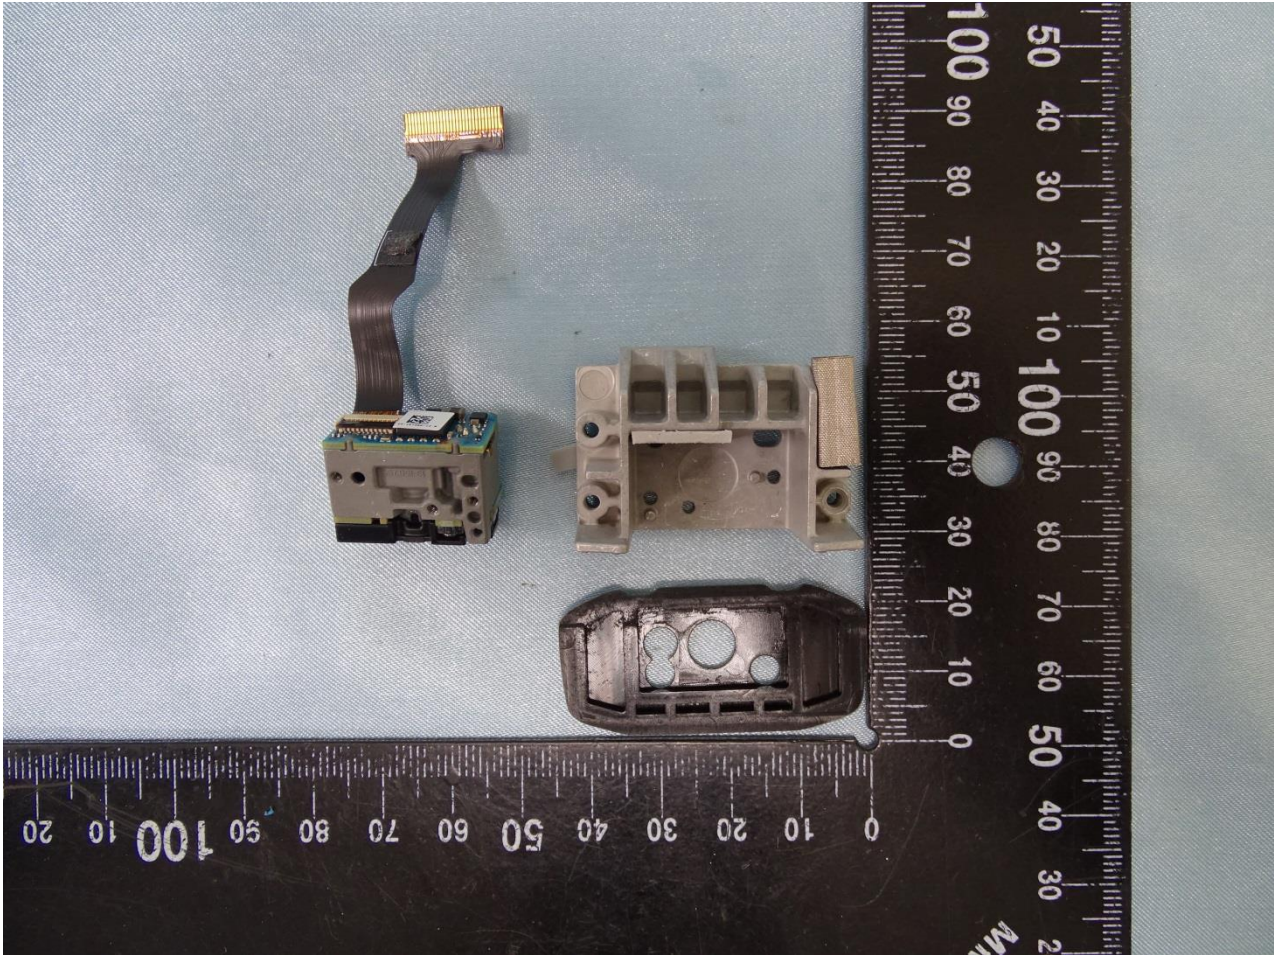

Brand Name: ZEBRA / Model Name: TC83B0

Brand Name: ZEBRA / Model Name: TC83B0

Brand Name: ZEBRA / Model Name: TC83B0

Brand Name: ZEBRA / Model Name: TC83B0

Brand Name: ZEBRA / Model Name: TC83B0

Sample 4

Brand Name: ZEBRA / Model Name: TC83B0

Brand Name: ZEBRA / Model Name: TC83B0

Brand Name: ZEBRA / Model Name: TC83B0

Brand Name: ZEBRA / Model Name: TC83B0

Brand Name: ZEBRA / Model Name: TC83B0

Brand Name: ZEBRA / Model Name: TC83B0

Brand Name: ZEBRA / Model Name: TC83B0

Brand Name: ZEBRA / Model Name: TC83B0

Brand Name: ZEBRA / Model Name: TC83B0

Brand Name: ZEBRA / Model Name: TC83B0

Brand Name: ZEBRA / Model Name: TC83B0

WLAN Antenna 1 and Bluetooth Antenna for Sample 1