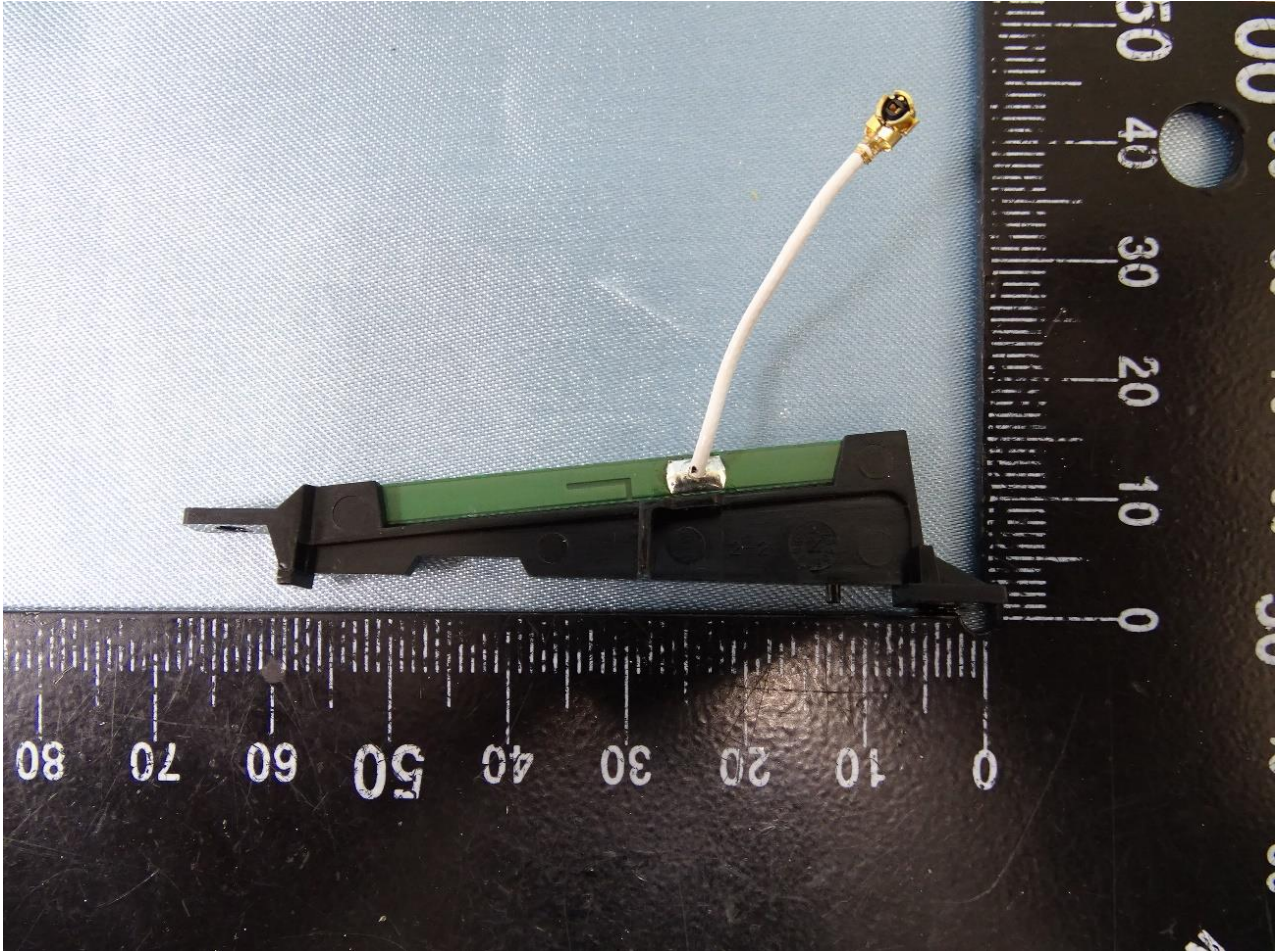

Brand Name: ZEBRA / Model Name: TC83B0

Brand Name: ZEBRA / Model Name: TC83B0

Brand Name: ZEBRA / Model Name: TC83B0

Brand Name: ZEBRA / Model Name: TC83B0

WLAN Antenna 1 and Bluetooth Antenna for Sample 1

Brand Name: ZEBRA / Model Name: TC83B0

Brand Name: ZEBRA / Model Name: TC83B0

WLAN Antenna 2 for Sample 1

Brand Name: ZEBRA / Model Name: TC83B0

Brand Name: ZEBRA / Model Name: TC83B0

WLAN Antenna 1 and Bluetooth Antenna for Sample 2

Brand Name: ZEBRA / Model Name: TC83B0

Brand Name: ZEBRA / Model Name: TC83B0

WLAN Antenna 2 for Sample 2

Brand Name: ZEBRA / Model Name: TC83B0

Brand Name: ZEBRA / Model Name: TC83B0

WLAN Antenna 1 and Bluetooth Antenna for Sample 3