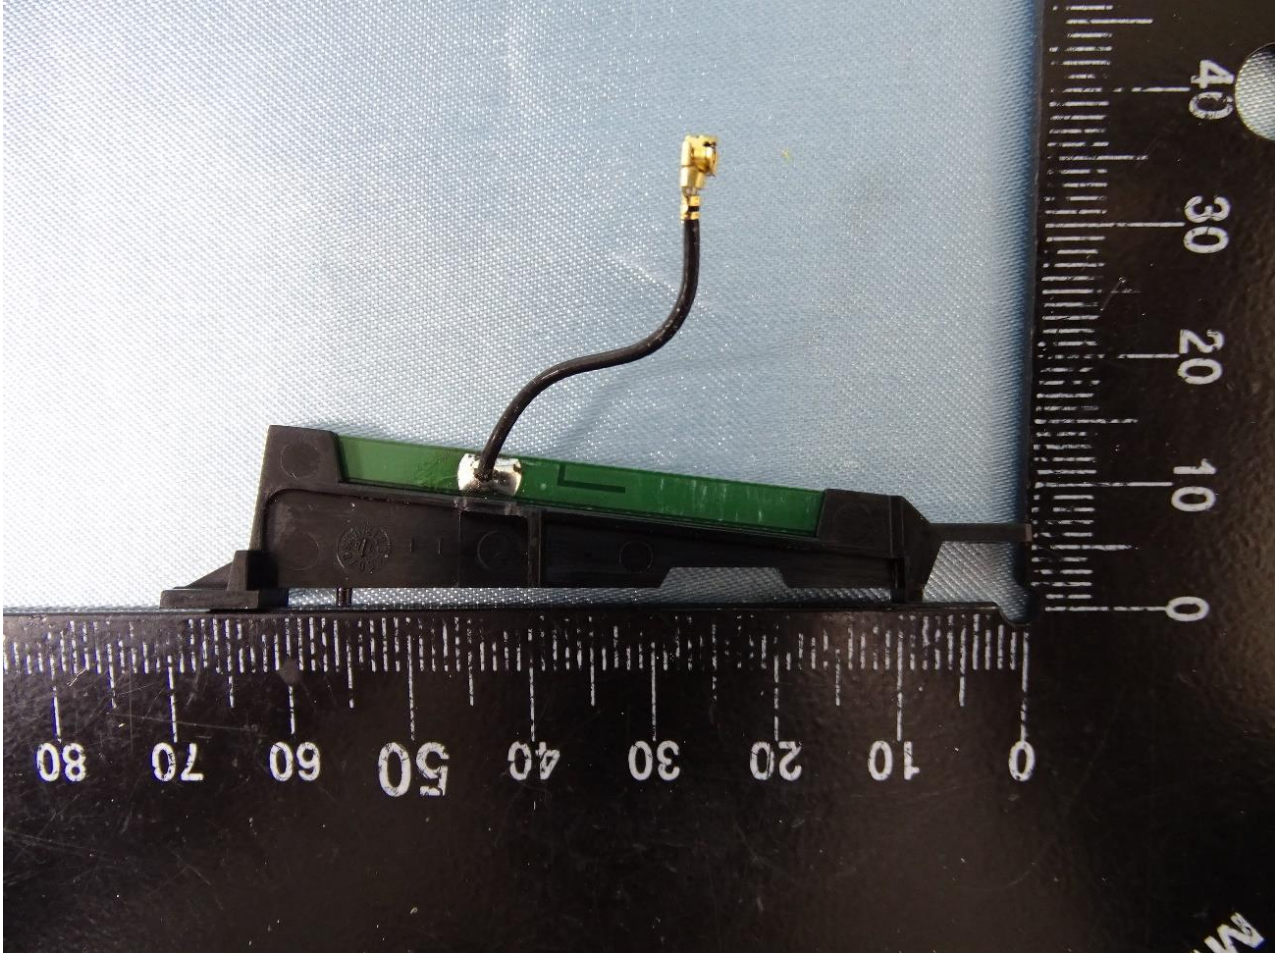

Brand Name: ZEBRA / Model Name: TC83B0