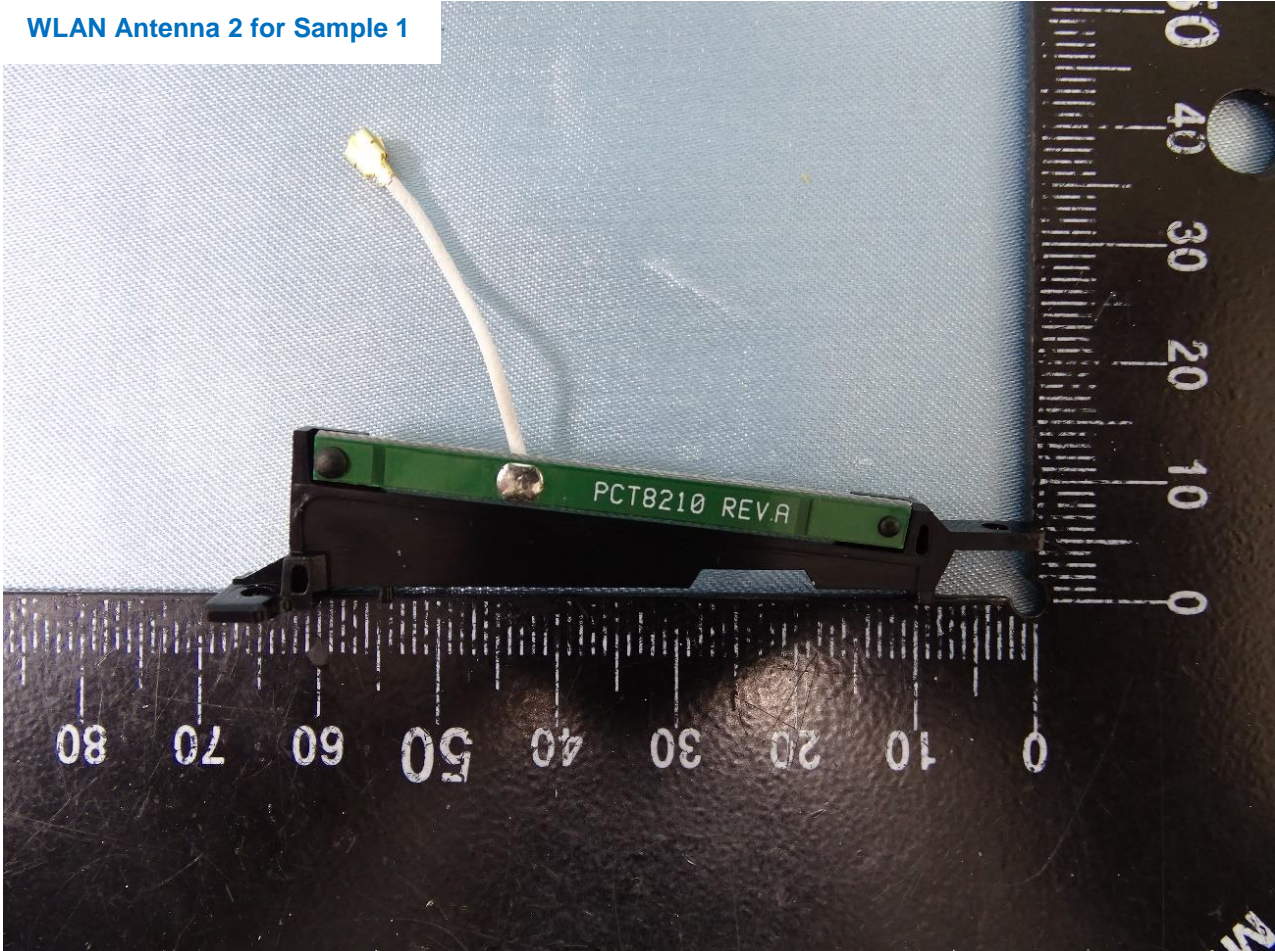

Brand Name: ZEBRA / Model Name: TC83B0

Brand Name: ZEBRA / Model Name: TC83B0

Brand Name: ZEBRA / Model Name: TC83B0

Brand Name: ZEBRA / Model Name: TC83B0

Brand Name: ZEBRA / Model Name: TC83B0

Brand Name: ZEBRA / Model Name: TC83B0

Brand Name: ZEBRA / Model Name: TC83B0

Brand Name: ZEBRA / Model Name: TC83B0

Brand Name: ZEBRA / Model Name: TC83B0

Brand Name: ZEBRA / Model Name: TC83B0

WLAN Antenna 1 and Bluetooth Antenna for Sample 1

Brand Name: ZEBRA / Model Name: TC83B0

Brand Name: ZEBRA / Model Name: TC83B0

WLAN Antenna 2 for Sample 1

Brand Name: ZEBRA / Model Name: TC83B0

Brand Name: ZEBRA / Model Name: TC83B0

WLAN Antenna 1 and Bluetooth Antenna for Sample 2