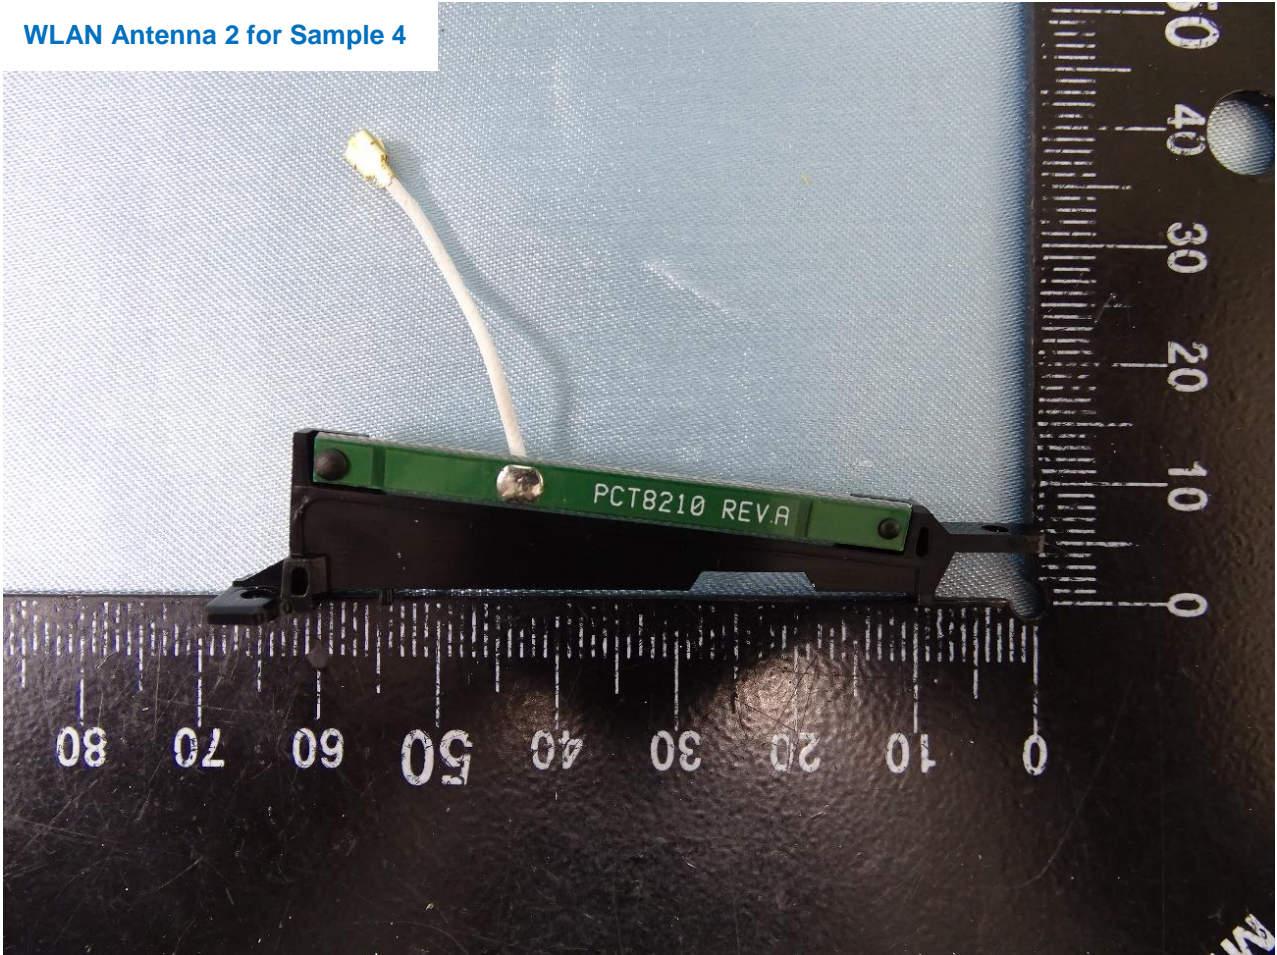

Brand Name: ZEBRA / Model Name: TC83B0

WLAN Antenna 2 for Sample 4