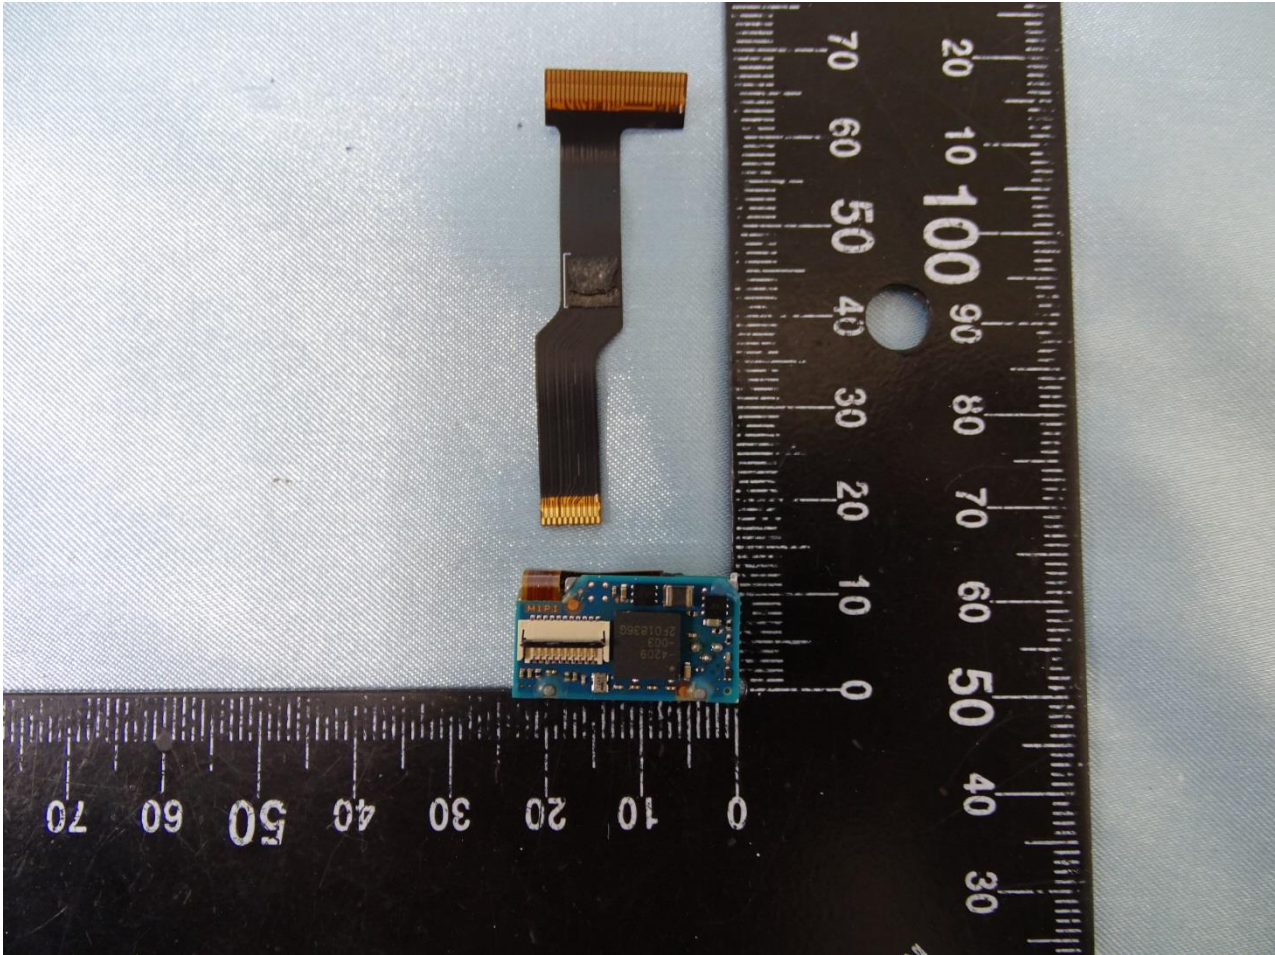

Brand Name: ZEBRA / Model Name: TC83B0

Brand Name: ZEBRA / Model Name: TC83B0

Brand Name: ZEBRA / Model Name: TC83B0

Brand Name: ZEBRA / Model Name: TC83B0

Brand Name: ZEBRA / Model Name: TC83B0

Sample 4

Brand Name: ZEBRA / Model Name: TC83B0

Brand Name: ZEBRA / Model Name: TC83B0

Brand Name: ZEBRA / Model Name: TC83B0

Brand Name: ZEBRA / Model Name: TC83B0

Brand Name: ZEBRA / Model Name: TC83B0

Brand Name: ZEBRA / Model Name: TC83B0

Brand Name: ZEBRA / Model Name: TC83B0

Brand Name: ZEBRA / Model Name: TC83B0

Brand Name: ZEBRA / Model Name: TC83B0

Brand Name: ZEBRA / Model Name: TC83B0

Brand Name: ZEBRA / Model Name: TC83B0

WLAN Antenna 1 and Bluetooth Antenna for Sample 1