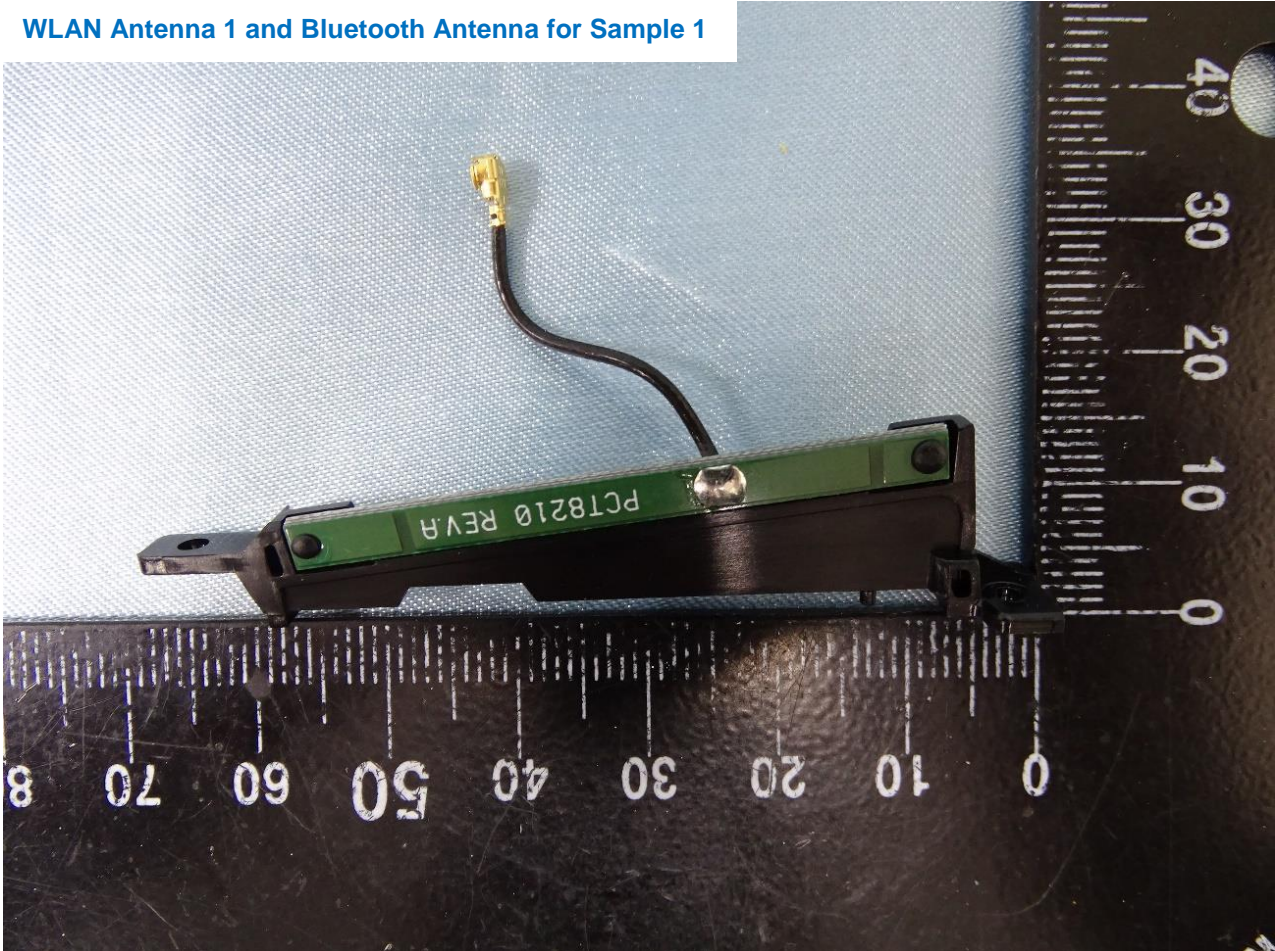

Brand Name: ZEBRA / Model Name: TC83B0

Brand Name: ZEBRA / Model Name: TC83B0

Brand Name: ZEBRA / Model Name: TC83B0

Brand Name: ZEBRA / Model Name: TC83B0

WLAN Antenna 1 and Bluetooth Antenna for Sample 1

Brand Name: ZEBRA / Model Name: TC83B0

Brand Name: ZEBRA / Model Name: TC83B0

WLAN Antenna 2 for Sample 1

Brand Name: ZEBRA / Model Name: TC83B0

Brand Name: ZEBRA / Model Name: TC83B0

WLAN Antenna 1 and Bluetooth Antenna for Sample 2