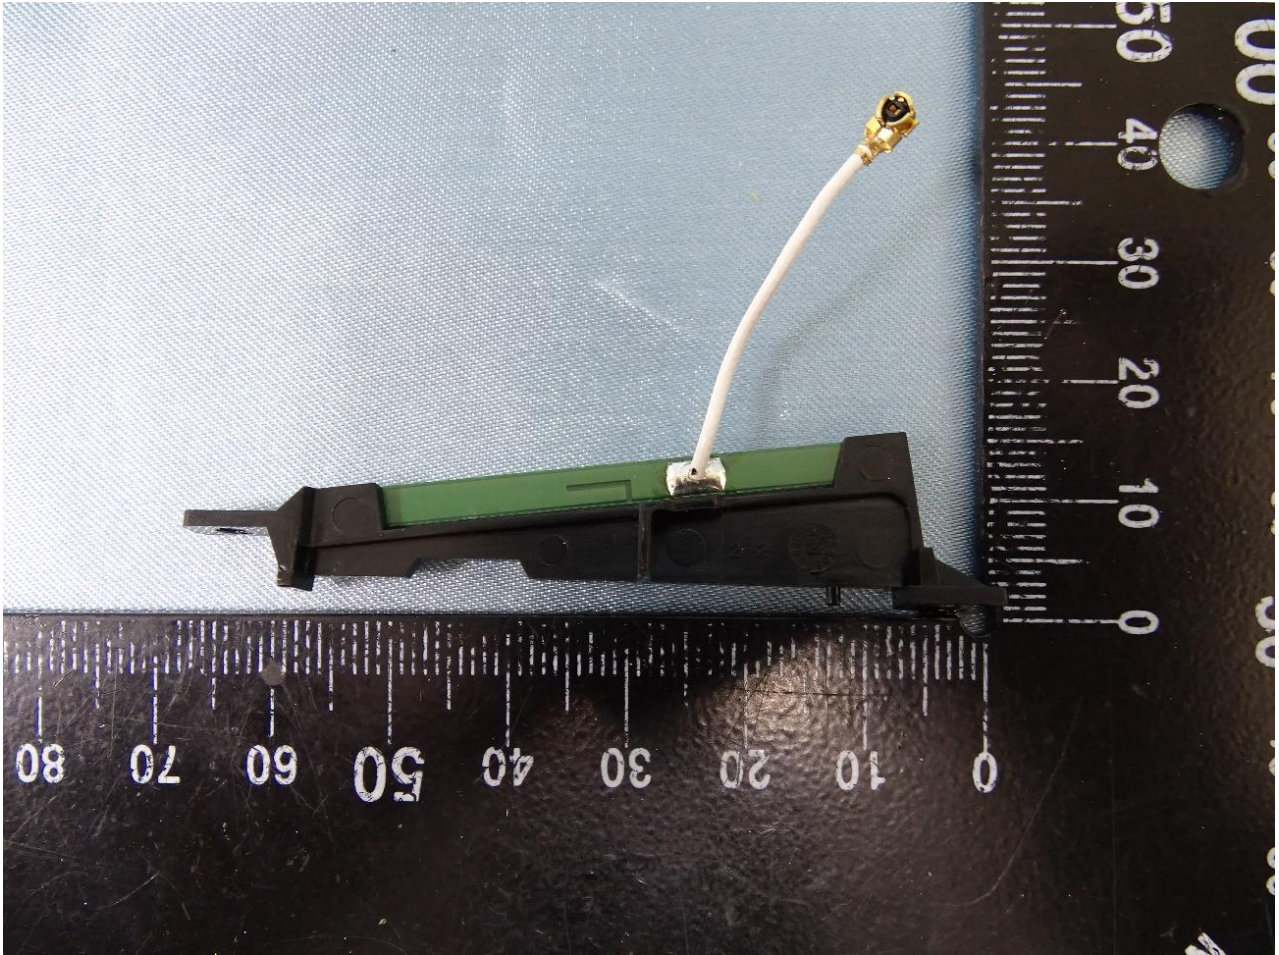

Brand Name: ZEBRA / Model Name: TC83B0

Brand Name: ZEBRA / Model Name: TC83B0

WLAN Antenna 2 for Sample 2

Brand Name: ZEBRA / Model Name: TC83B0

Brand Name: ZEBRA / Model Name: TC83B0

WLAN Antenna 1 and Bluetooth Antenna for Sample 3

Brand Name: ZEBRA / Model Name: TC83B0

Brand Name: ZEBRA / Model Name: TC83B0

WLAN Antenna 2 for Sample 3

Brand Name: ZEBRA / Model Name: TC83B0

Brand Name: ZEBRA / Model Name: TC83B0

WLAN Antenna 1 and Bluetooth Antenna for Sample 4