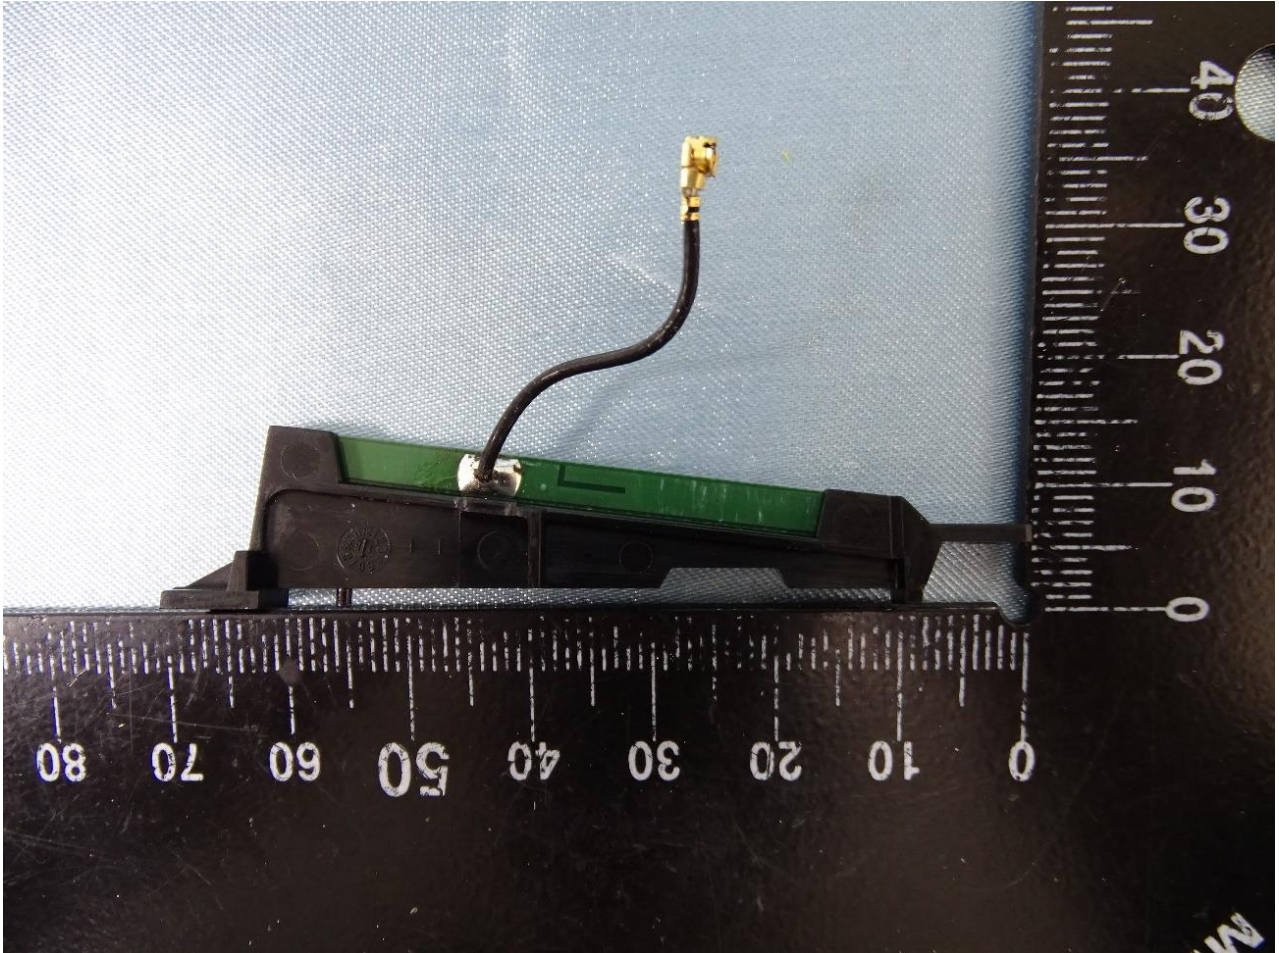

Brand Name: ZEBRA / Model Name: TC83B0

Brand Name: ZEBRA / Model Name: TC83B0

Brand Name: ZEBRA / Model Name: TC83B0

Brand Name: ZEBRA / Model Name: TC83B0

WLAN Antenna 1 and Bluetooth Antenna for Sample 1

Brand Name: ZEBRA / Model Name: TC83B0

Brand Name: ZEBRA / Model Name: TC83B0

WLAN Antenna 2 for Sample 1

Brand Name: ZEBRA / Model Name: TC83B0

Brand Name: ZEBRA / Model Name: TC83B0

WLAN Antenna 1 and Bluetooth Antenna for Sample 2

Brand Name: ZEBRA / Model Name: TC83B0

Brand Name: ZEBRA / Model Name: TC83B0

WLAN Antenna 2 for Sample 2

Brand Name: ZEBRA / Model Name: TC83B0

Brand Name: ZEBRA / Model Name: TC83B0

WLAN Antenna 1 and Bluetooth Antenna for Sample 3