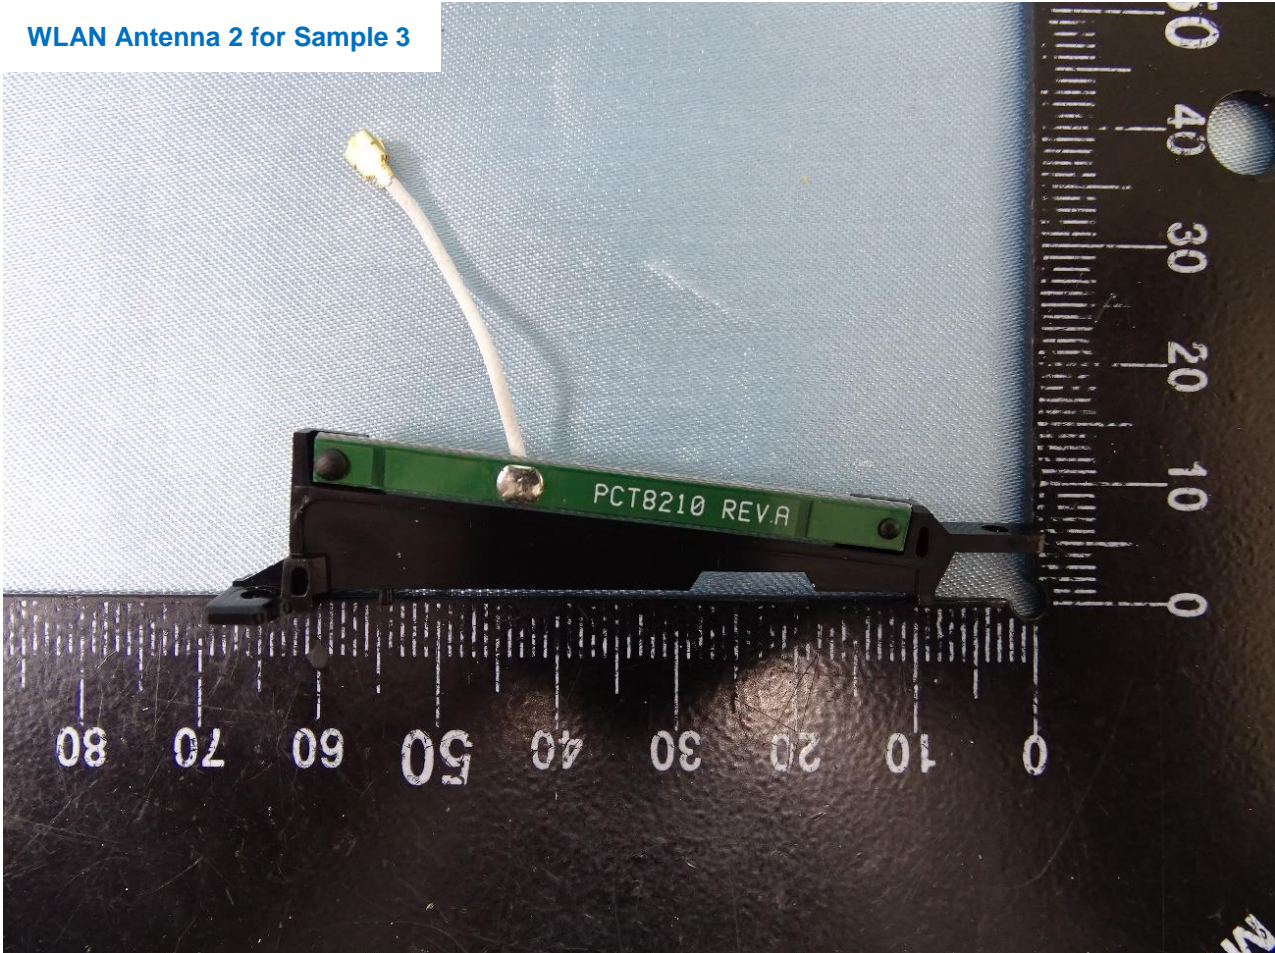

Brand Name: ZEBRA / Model Name: TC83B0

Brand Name: ZEBRA / Model Name: TC83B0

WLAN Antenna 2 for Sample 1

Brand Name: ZEBRA / Model Name: TC83B0

Brand Name: ZEBRA / Model Name: TC83B0

WLAN Antenna 1 and Bluetooth Antenna for Sample 2

Brand Name: ZEBRA / Model Name: TC83B0

Brand Name: ZEBRA / Model Name: TC83B0

WLAN Antenna 2 for Sample 2

Brand Name: ZEBRA / Model Name: TC83B0

Brand Name: ZEBRA / Model Name: TC83B0

WLAN Antenna 1 and Bluetooth Antenna for Sample 3

Brand Name: ZEBRA / Model Name: TC83B0

Brand Name: ZEBRA / Model Name: TC83B0

WLAN Antenna 2 for Sample 3

Brand Name: ZEBRA / Model Name: TC83B0

Brand Name: ZEBRA / Model Name: TC83B0

WLAN Antenna 1 and Bluetooth Antenna for Sample 4