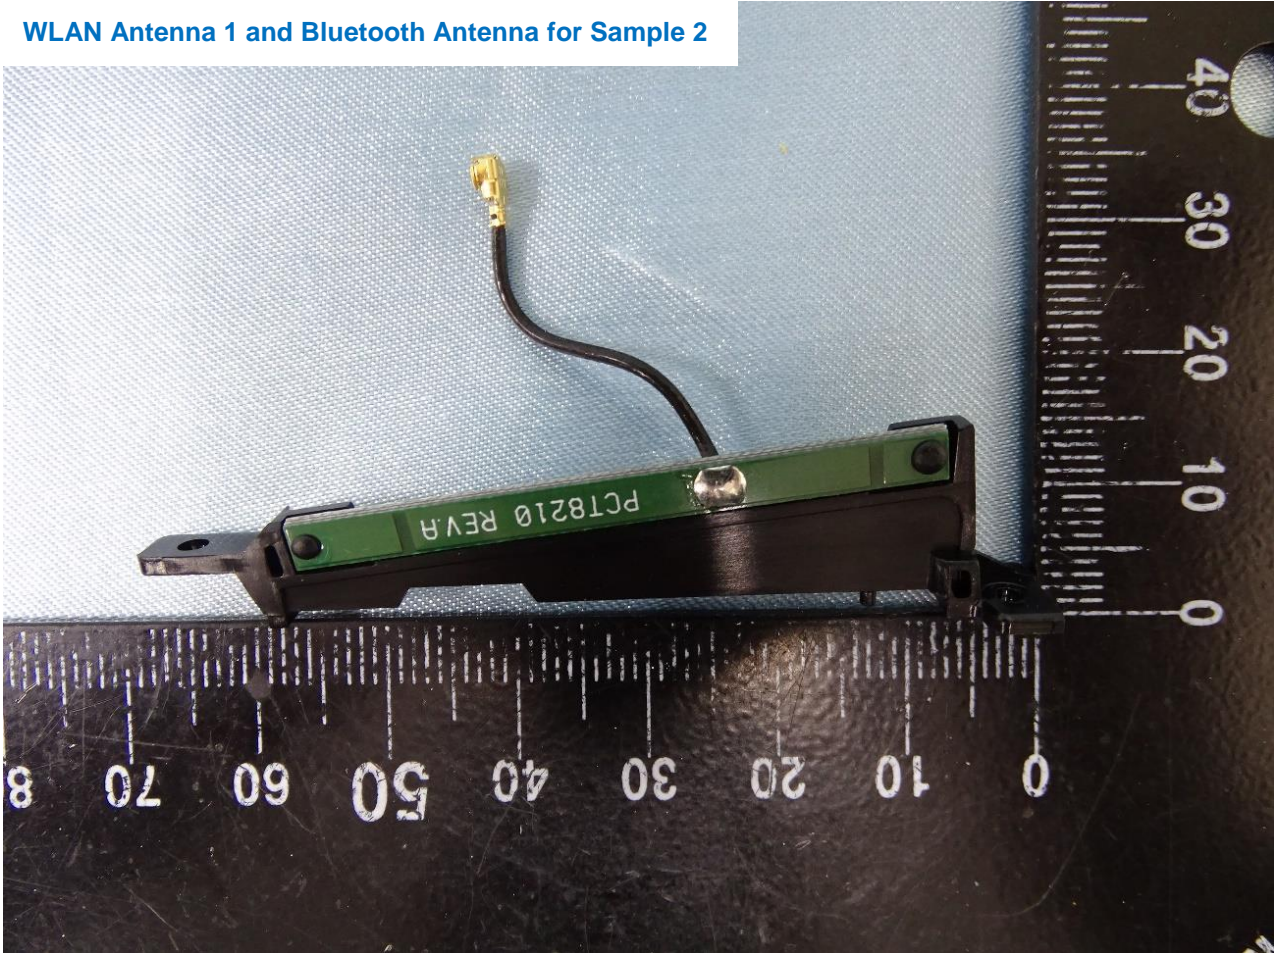

Brand Name: ZEBRA / Model Name: TC83B0

Brand Name: ZEBRA / Model Name: TC83B0

Brand Name: ZEBRA / Model Name: TC83B0

Brand Name: ZEBRA / Model Name: TC83B0

WLAN Antenna 1 and Bluetooth Antenna for Sample 1

Brand Name: ZEBRA / Model Name: TC83B0

Brand Name: ZEBRA / Model Name: TC83B0

WLAN Antenna 2 for Sample 1

Brand Name: ZEBRA / Model Name: TC83B0

Brand Name: ZEBRA / Model Name: TC83B0

WLAN Antenna 1 and Bluetooth Antenna for Sample 2

Brand Name: ZEBRA / Model Name: TC83B0

Brand Name: ZEBRA / Model Name: TC83B0

WLAN Antenna 2 for Sample 2

Brand Name: ZEBRA / Model Name: TC83B0

Brand Name: ZEBRA / Model Name: TC83B0

WLAN Antenna 1 and Bluetooth Antenna for Sample 3