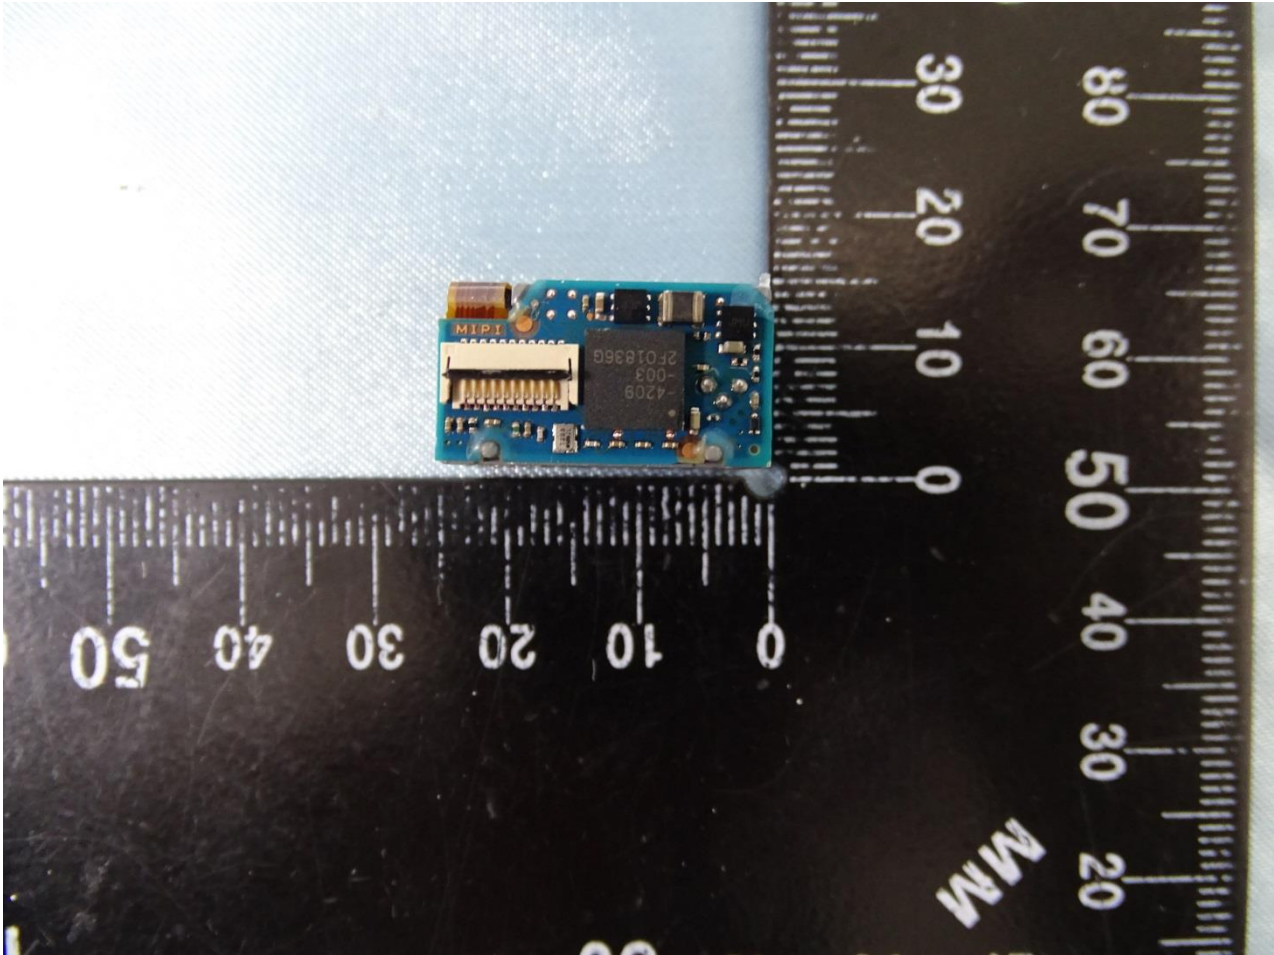

Brand Name: ZEBRA / Model Name: TC83B0

Brand Name: ZEBRA / Model Name: TC83B0

Brand Name: ZEBRA / Model Name: TC83B0

Brand Name: ZEBRA / Model Name: TC83B0

Brand Name: ZEBRA / Model Name: TC83B0

Sample 4

Brand Name: ZEBRA / Model Name: TC83B0

Brand Name: ZEBRA / Model Name: TC83B0

Brand Name: ZEBRA / Model Name: TC83B0

Brand Name: ZEBRA / Model Name: TC83B0

Brand Name: ZEBRA / Model Name: TC83B0

Brand Name: ZEBRA / Model Name: TC83B0

Brand Name: ZEBRA / Model Name: TC83B0

Brand Name: ZEBRA / Model Name: TC83B0

Brand Name: ZEBRA / Model Name: TC83B0

Brand Name: ZEBRA / Model Name: TC83B0

Brand Name: ZEBRA / Model Name: TC83B0

WLAN Antenna 1 and Bluetooth Antenna for Sample 1