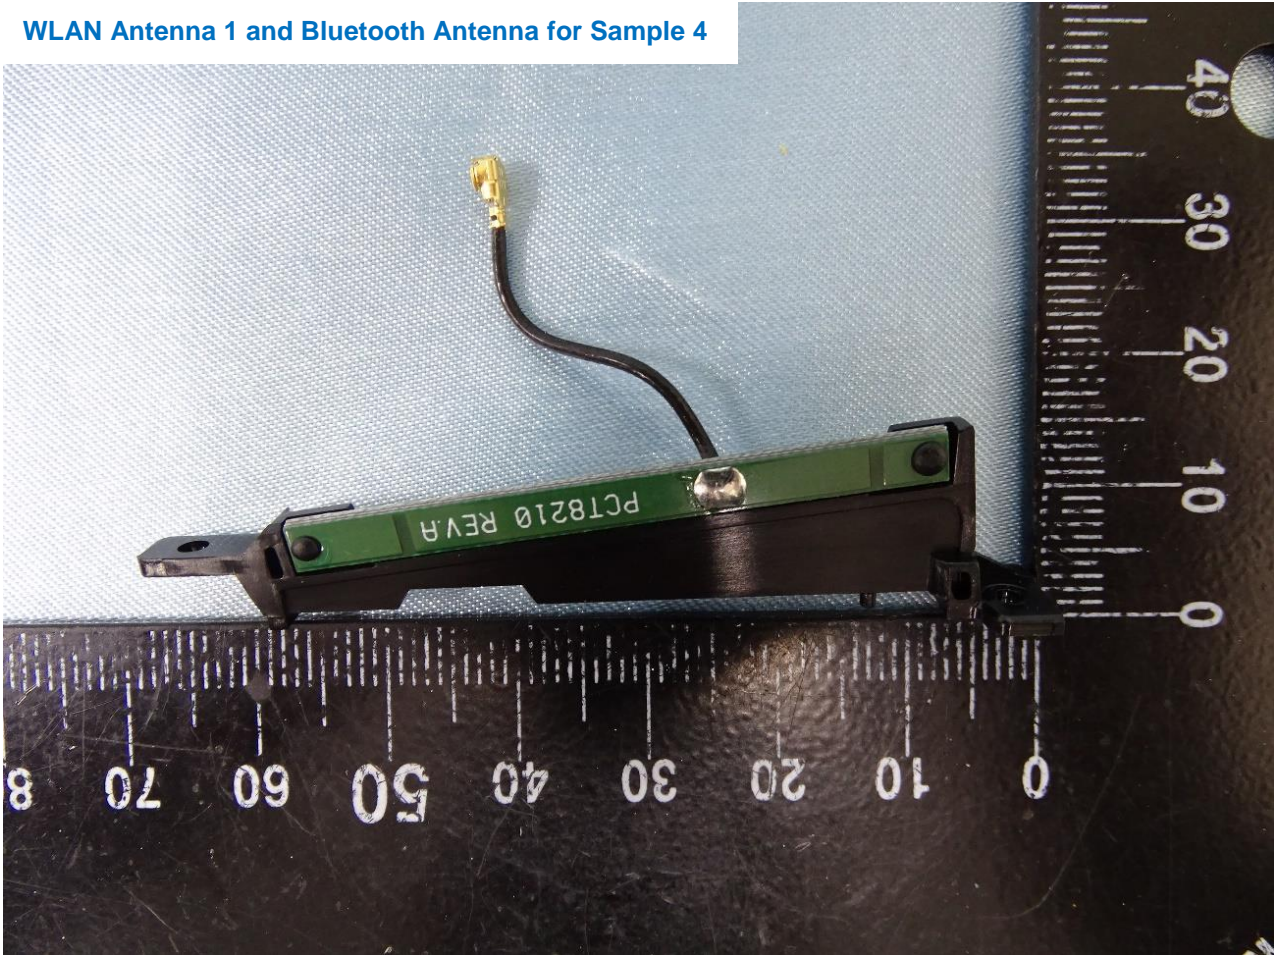

Brand Name: ZEBRA / Model Name: TC83B0

Brand Name: ZEBRA / Model Name: TC83B0

WLAN Antenna 2 for Sample 2

Brand Name: ZEBRA / Model Name: TC83B0

Brand Name: ZEBRA / Model Name: TC83B0

WLAN Antenna 1 and Bluetooth Antenna for Sample 3

Brand Name: ZEBRA / Model Name: TC83B0

Brand Name: ZEBRA / Model Name: TC83B0

WLAN Antenna 2 for Sample 3

Brand Name: ZEBRA / Model Name: TC83B0

Brand Name: ZEBRA / Model Name: TC83B0

WLAN Antenna 1 and Bluetooth Antenna for Sample 4