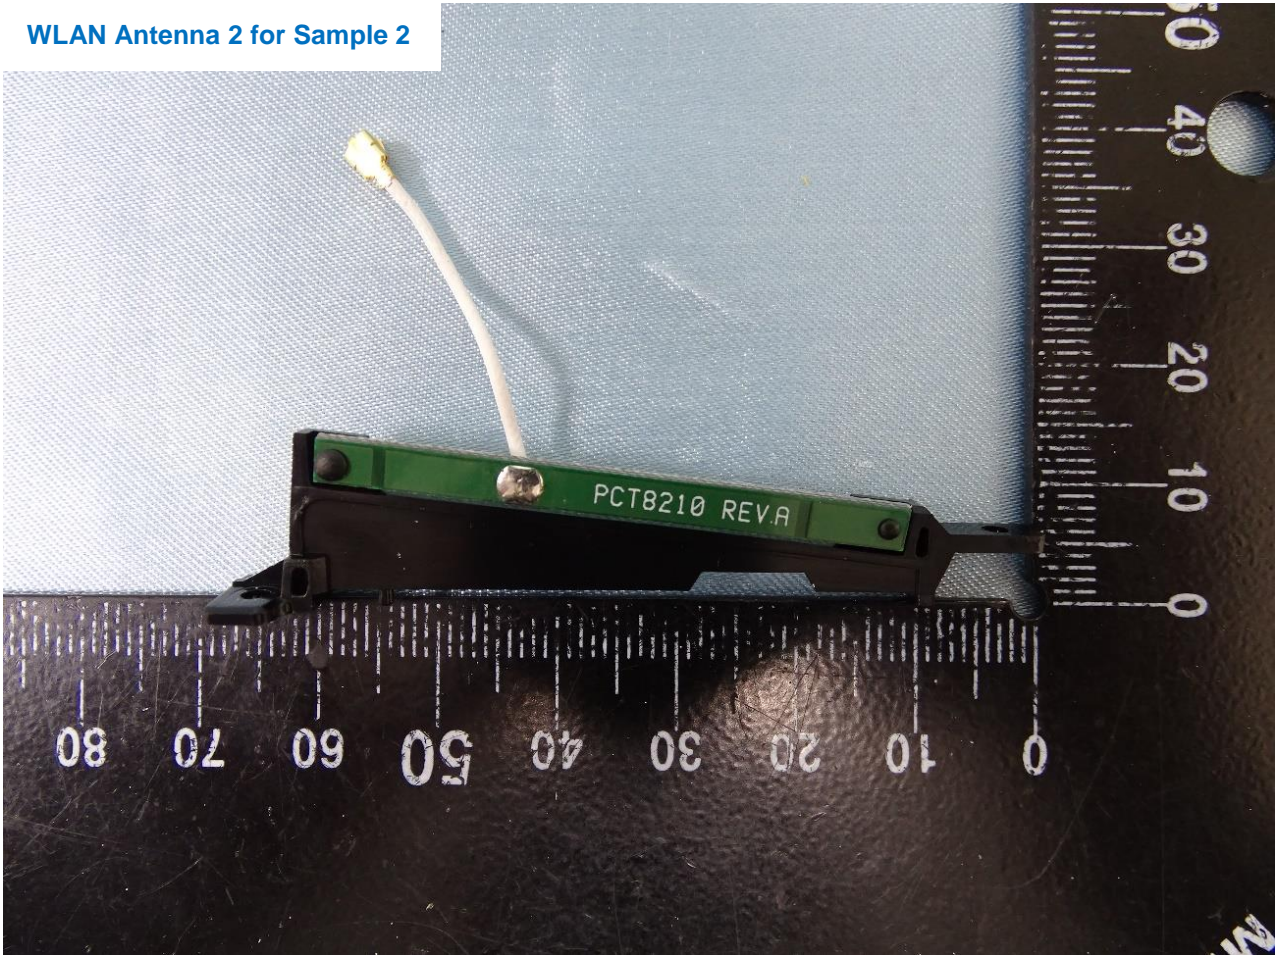

Brand Name: ZEBRA / Model Name: TC83B0

Brand Name: ZEBRA / Model Name: TC83B0

Brand Name: ZEBRA / Model Name: TC83B0

Brand Name: ZEBRA / Model Name: TC83B0

WLAN Antenna 1 and Bluetooth Antenna for Sample 1

Brand Name: ZEBRA / Model Name: TC83B0

Brand Name: ZEBRA / Model Name: TC83B0

WLAN Antenna 2 for Sample 1

Brand Name: ZEBRA / Model Name: TC83B0

Brand Name: ZEBRA / Model Name: TC83B0

WLAN Antenna 1 and Bluetooth Antenna for Sample 2

Brand Name: ZEBRA / Model Name: TC83B0

Brand Name: ZEBRA / Model Name: TC83B0

WLAN Antenna 2 for Sample 2

Brand Name: ZEBRA / Model Name: TC83B0

Brand Name: ZEBRA / Model Name: TC83B0

WLAN Antenna 1 and Bluetooth Antenna for Sample 3