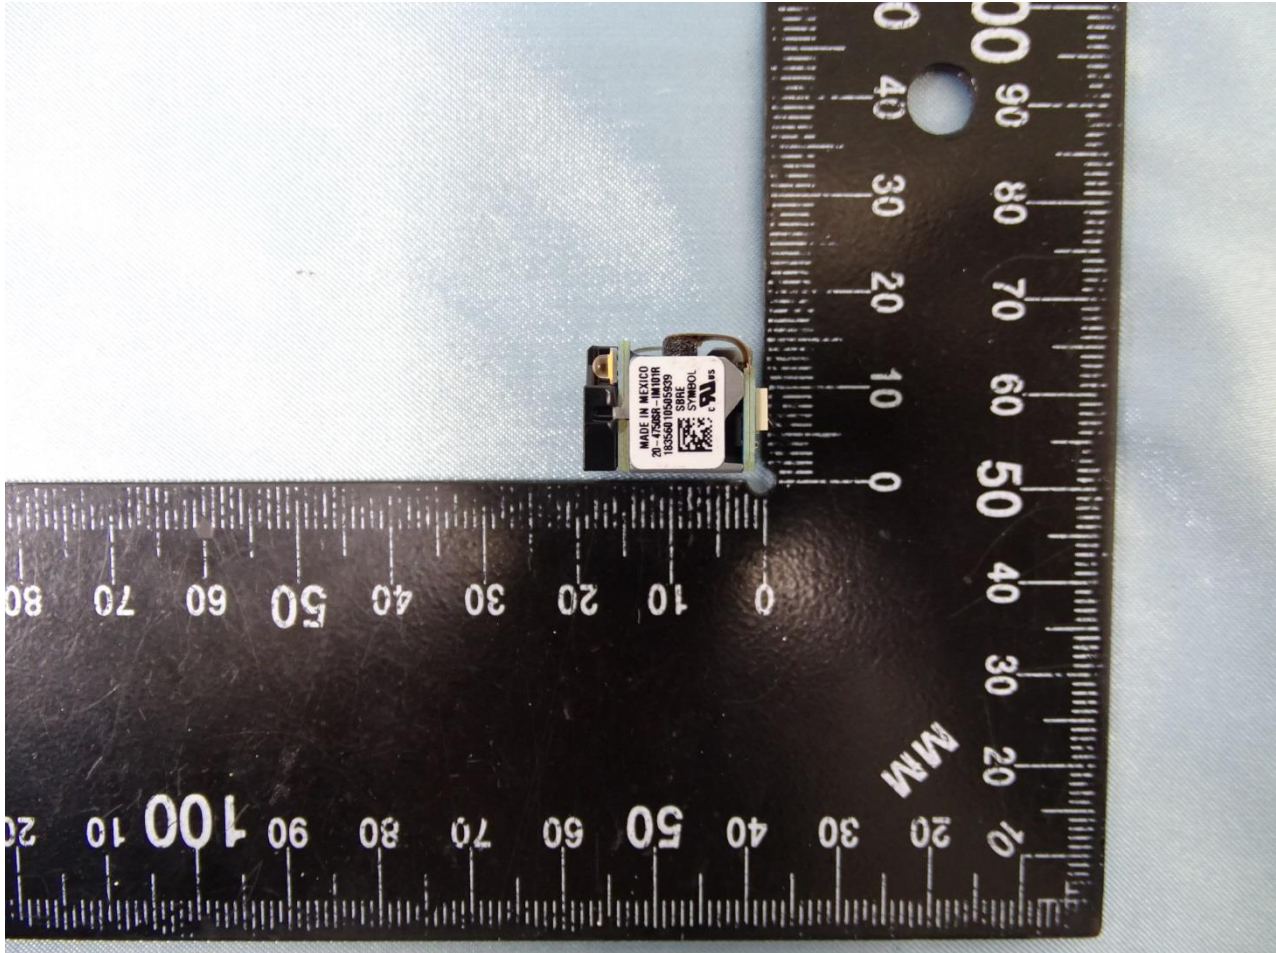

Brand Name: ZEBRA / Model Name: TC83B0

Brand Name: ZEBRA / Model Name: TC83B0

Brand Name: ZEBRA / Model Name: TC83B0

Brand Name: ZEBRA / Model Name: TC83B0

Brand Name: ZEBRA / Model Name: TC83B0

Brand Name: ZEBRA / Model Name: TC83B0

Brand Name: ZEBRA / Model Name: TC83B0

Brand Name: ZEBRA / Model Name: TC83B0

Brand Name: ZEBRA / Model Name: TC83B0

Brand Name: ZEBRA / Model Name: TC83B0

WLAN Antenna 1 and Bluetooth Antenna for Sample 1