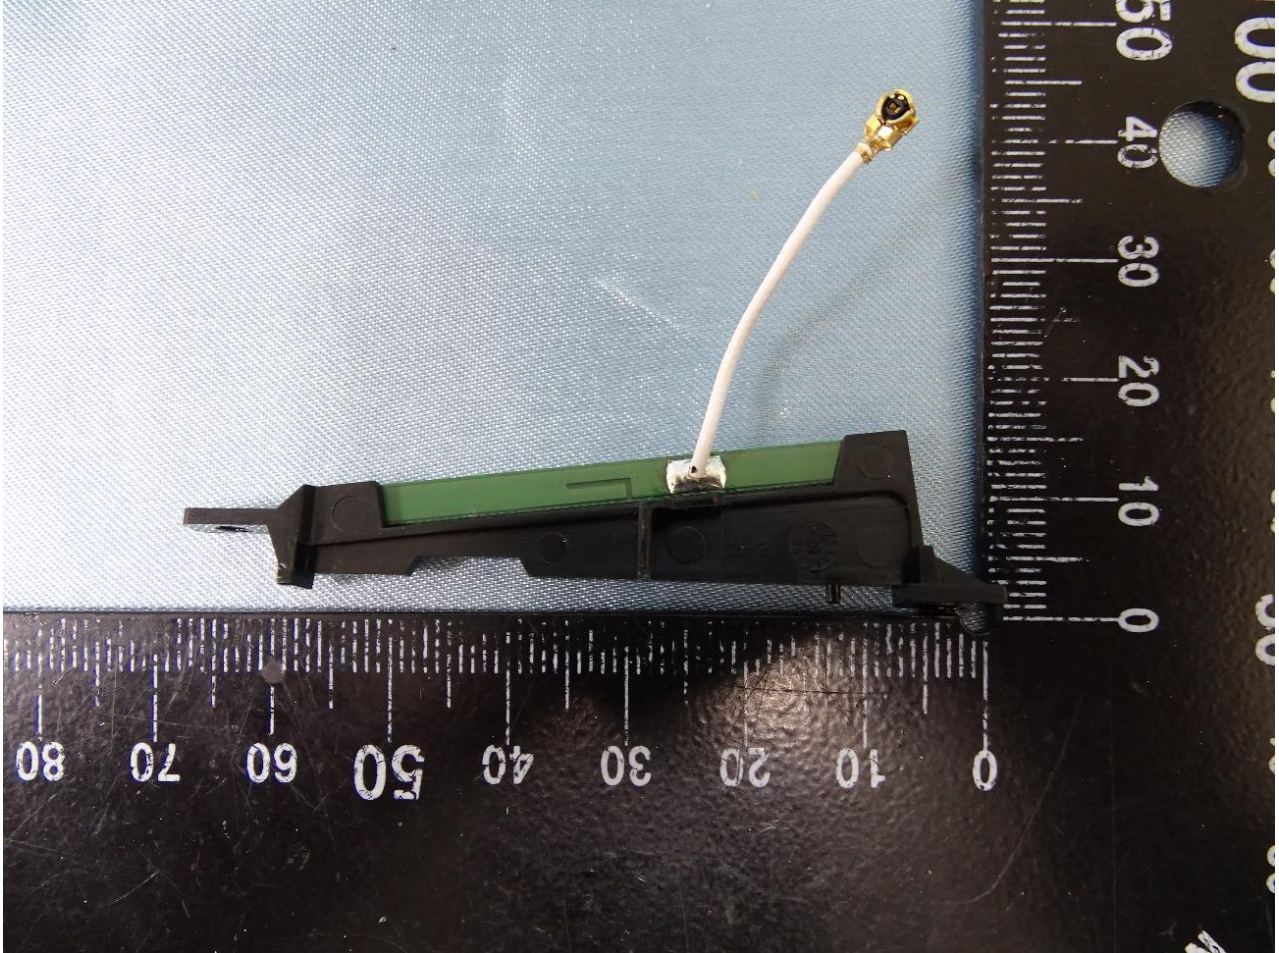

Brand Name: ZEBRA / Model Name: TC83B0

Brand Name: ZEBRA / Model Name: TC83B0

WLAN Antenna 2 for Sample 4

Brand Name: ZEBRA / Model Name: TC83B0

————THE END————