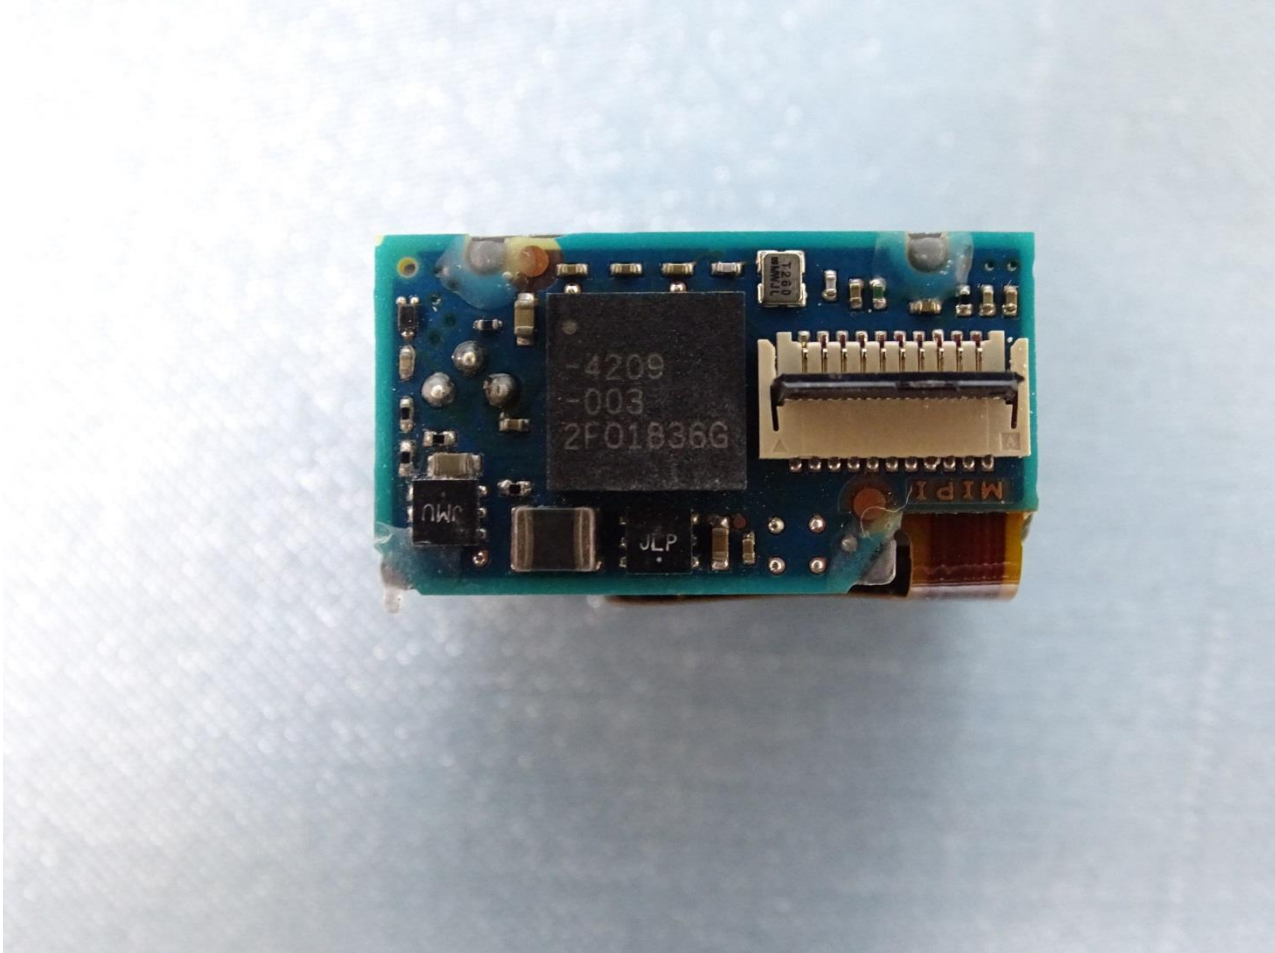

Brand Name: ZEBRA / Model Name: TC83B0

Brand Name: ZEBRA / Model Name: TC83B0

Brand Name: ZEBRA / Model Name: TC83B0

Brand Name: ZEBRA / Model Name: TC83B0

Brand Name: ZEBRA / Model Name: TC83B0

Sample 4

Brand Name: ZEBRA / Model Name: TC83B0

Brand Name: ZEBRA / Model Name: TC83B0

Brand Name: ZEBRA / Model Name: TC83B0

Brand Name: ZEBRA / Model Name: TC83B0

Brand Name: ZEBRA / Model Name: TC83B0

Brand Name: ZEBRA / Model Name: TC83B0

Brand Name: ZEBRA / Model Name: TC83B0

Brand Name: ZEBRA / Model Name: TC83B0

Brand Name: ZEBRA / Model Name: TC83B0

Brand Name: ZEBRA / Model Name: TC83B0

Brand Name: ZEBRA / Model Name: TC83B0

WLAN Antenna 1 and Bluetooth Antenna for Sample 1

Brand Name: ZEBRA / Model Name: TC83B0

Brand Name: ZEBRA / Model Name: TC83B0

WLAN Antenna 2 for Sample 1

Brand Name: ZEBRA / Model Name: TC83B0

Brand Name: ZEBRA / Model Name: TC83B0

WLAN Antenna 1 and Bluetooth Antenna for Sample 2