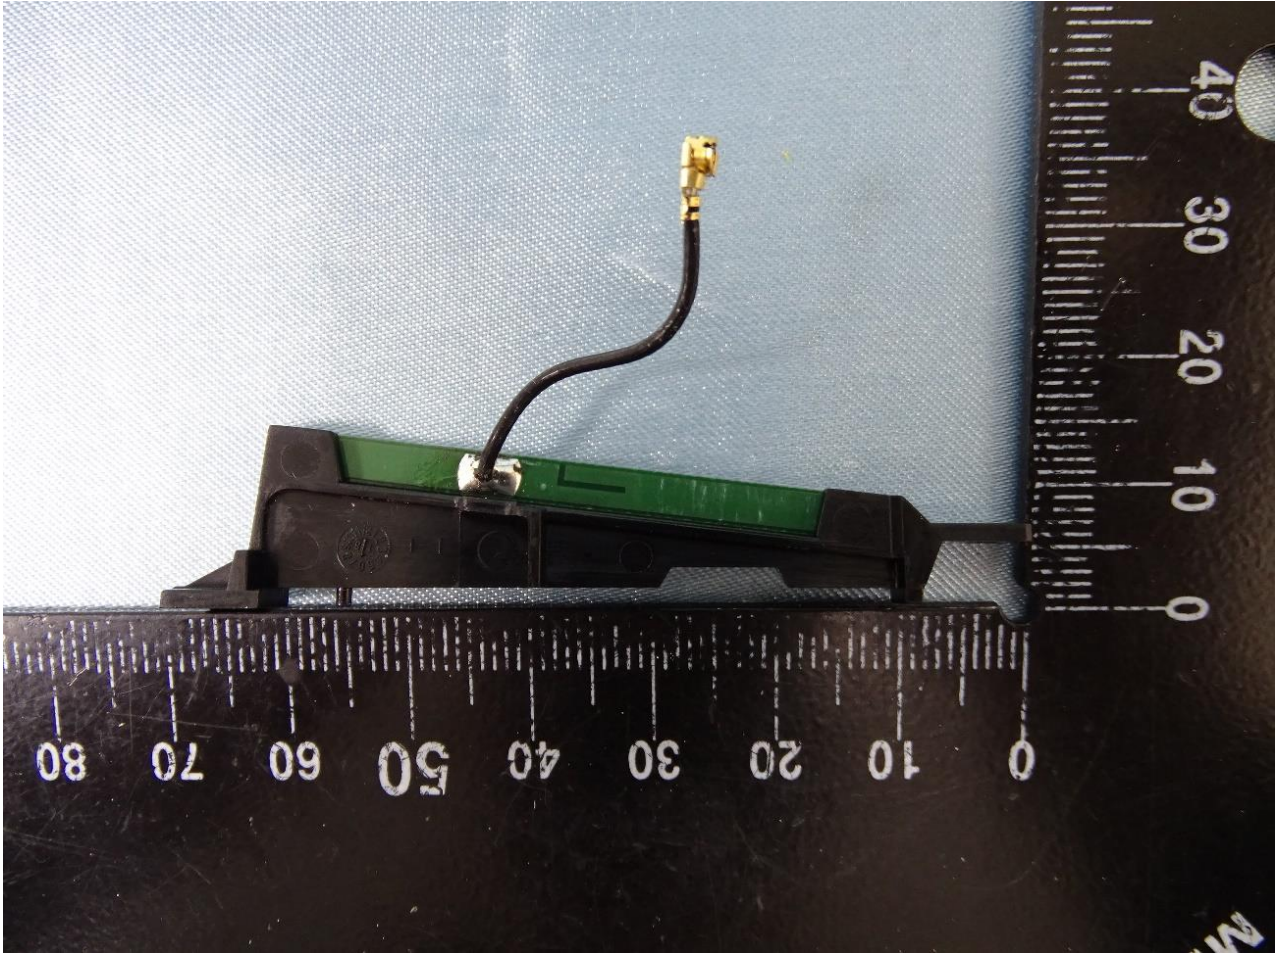

Brand Name: ZEBRA / Model Name: TC83B0

Brand Name: ZEBRA / Model Name: TC83B0

Brand Name: ZEBRA / Model Name: TC83B0

Brand Name: ZEBRA / Model Name: TC83B0

WLAN Antenna 1 and Bluetooth Antenna for Sample 1

Brand Name: ZEBRA / Model Name: TC83B0

Brand Name: ZEBRA / Model Name: TC83B0

WLAN Antenna 2 for Sample 1

Brand Name: ZEBRA / Model Name: TC83B0

Brand Name: ZEBRA / Model Name: TC83B0

WLAN Antenna 1 and Bluetooth Antenna for Sample 2