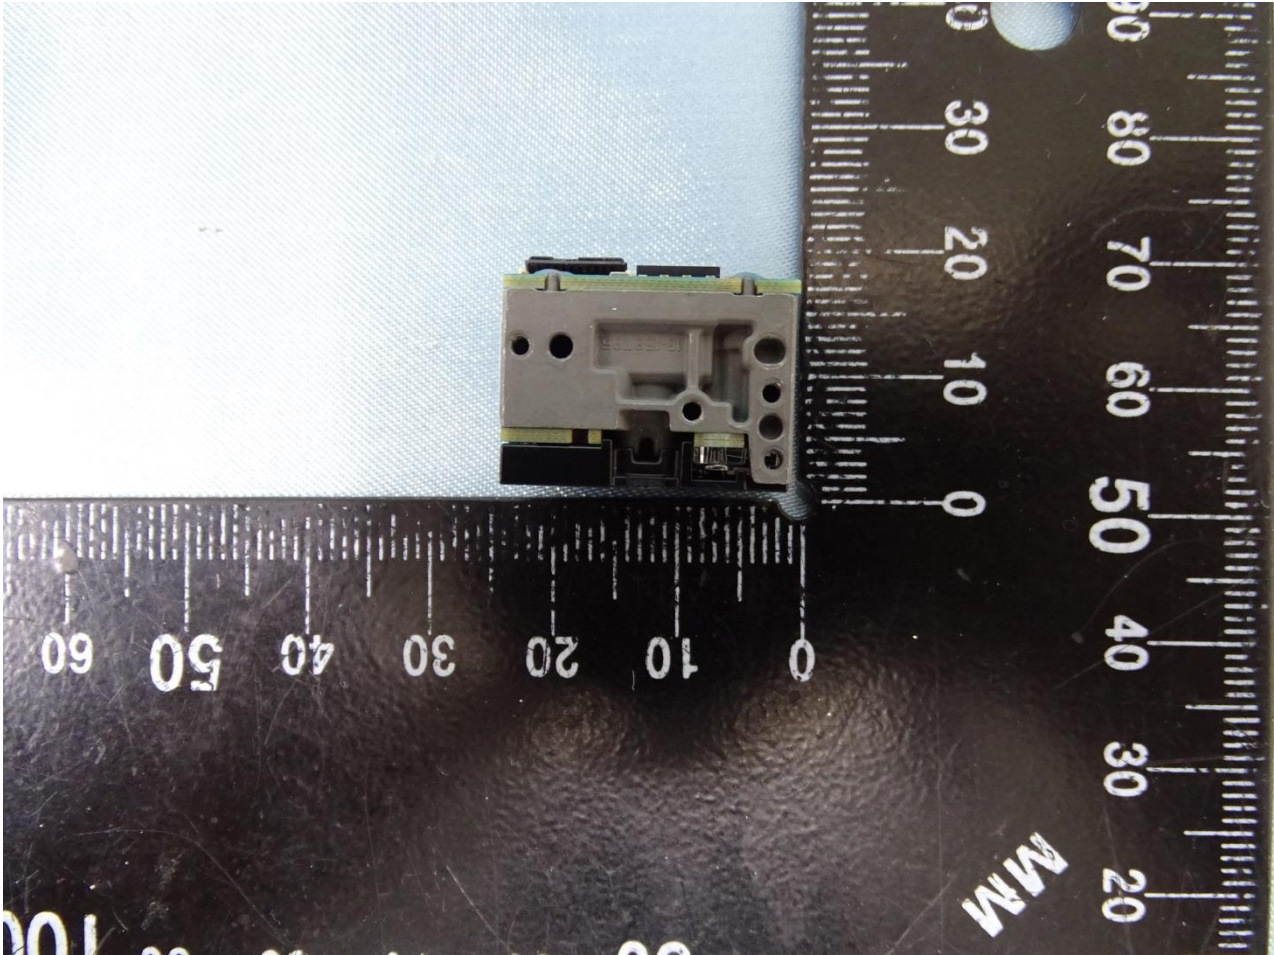

Brand Name: ZEBRA / Model Name: TC83B0

Brand Name: ZEBRA / Model Name: TC83B0

Brand Name: ZEBRA / Model Name: TC83B0

Brand Name: ZEBRA / Model Name: TC83B0

Brand Name: ZEBRA / Model Name: TC83B0

Sample 4

Brand Name: ZEBRA / Model Name: TC83B0

Brand Name: ZEBRA / Model Name: TC83B0

Brand Name: ZEBRA / Model Name: TC83B0

Brand Name: ZEBRA / Model Name: TC83B0

Brand Name: ZEBRA / Model Name: TC83B0

Brand Name: ZEBRA / Model Name: TC83B0

Brand Name: ZEBRA / Model Name: TC83B0

Brand Name: ZEBRA / Model Name: TC83B0

Brand Name: ZEBRA / Model Name: TC83B0

Brand Name: ZEBRA / Model Name: TC83B0

Brand Name: ZEBRA / Model Name: TC83B0

WLAN Antenna 1 and Bluetooth Antenna for Sample 1