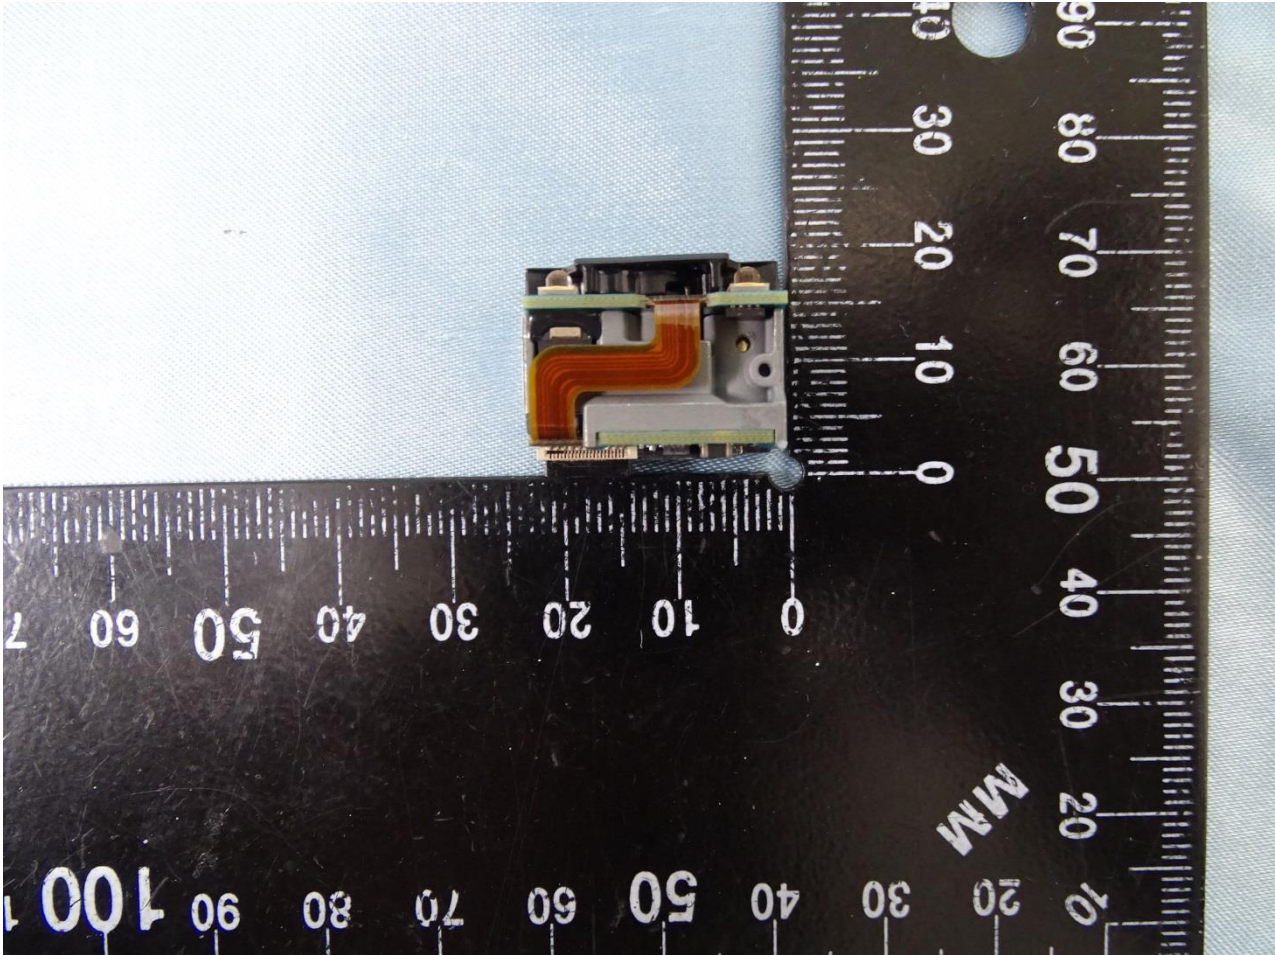

Brand Name: ZEBRA / Model Name: TC83B0

Brand Name: ZEBRA / Model Name: TC83B0

Brand Name: ZEBRA / Model Name: TC83B0

Brand Name: ZEBRA / Model Name: TC83B0

Brand Name: ZEBRA / Model Name: TC83B0

Sample 4

Brand Name: ZEBRA / Model Name: TC83B0

Brand Name: ZEBRA / Model Name: TC83B0

Brand Name: ZEBRA / Model Name: TC83B0

Brand Name: ZEBRA / Model Name: TC83B0

Brand Name: ZEBRA / Model Name: TC83B0

Brand Name: ZEBRA / Model Name: TC83B0

Brand Name: ZEBRA / Model Name: TC83B0

Brand Name: ZEBRA / Model Name: TC83B0

Brand Name: ZEBRA / Model Name: TC83B0

Brand Name: ZEBRA / Model Name: TC83B0

Brand Name: ZEBRA / Model Name: TC83B0

WLAN Antenna 1 and Bluetooth Antenna for Sample 1