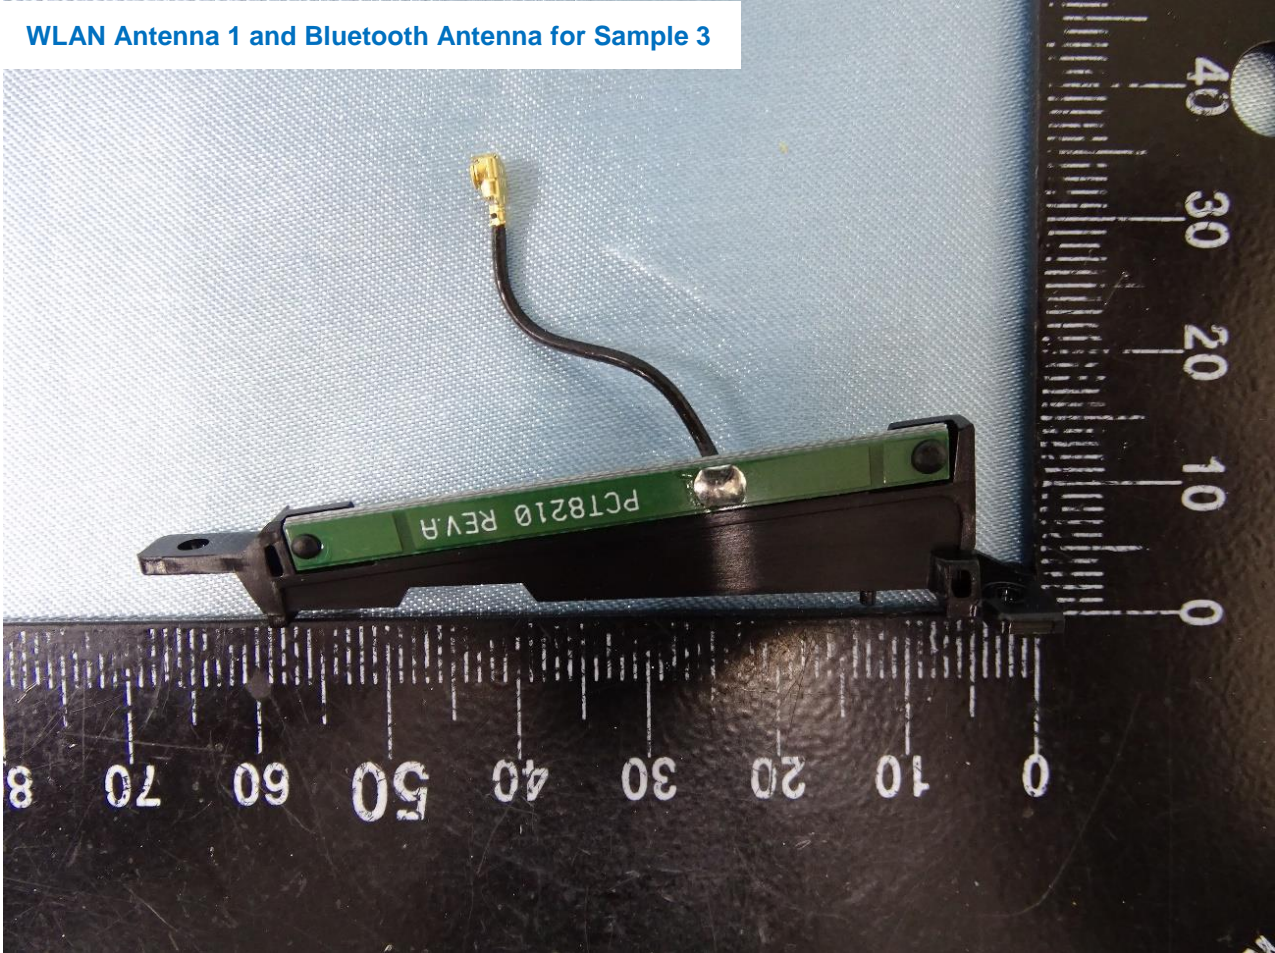

Brand Name: ZEBRA / Model Name: TC83B0

Brand Name: ZEBRA / Model Name: TC83B0

WLAN Antenna 2 for Sample 1

Brand Name: ZEBRA / Model Name: TC83B0

Brand Name: ZEBRA / Model Name: TC83B0

WLAN Antenna 1 and Bluetooth Antenna for Sample 2

Brand Name: ZEBRA / Model Name: TC83B0

Brand Name: ZEBRA / Model Name: TC83B0

WLAN Antenna 2 for Sample 2

Brand Name: ZEBRA / Model Name: TC83B0

Brand Name: ZEBRA / Model Name: TC83B0

WLAN Antenna 1 and Bluetooth Antenna for Sample 3