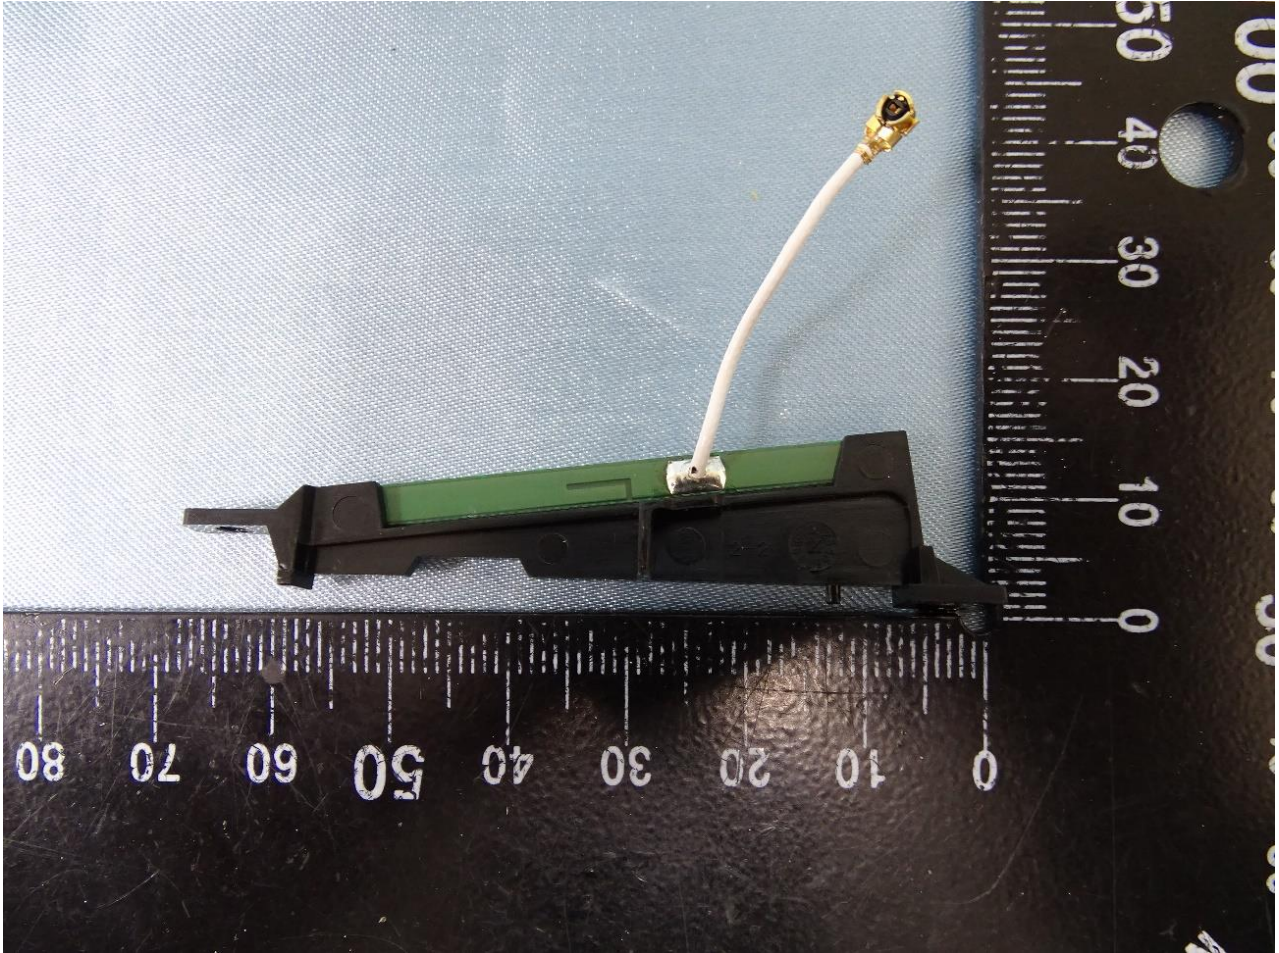

Brand Name: ZEBRA / Model Name: TC83B0

Brand Name: ZEBRA / Model Name: TC83B0

WLAN Antenna 2 for Sample 1

Brand Name: ZEBRA / Model Name: TC83B0

Brand Name: ZEBRA / Model Name: TC83B0

WLAN Antenna 1 and Bluetooth Antenna for Sample 2

Brand Name: ZEBRA / Model Name: TC83B0

Brand Name: ZEBRA / Model Name: TC83B0

WLAN Antenna 2 for Sample 2

Brand Name: ZEBRA / Model Name: TC83B0

Brand Name: ZEBRA / Model Name: TC83B0

WLAN Antenna 1 and Bluetooth Antenna for Sample 3