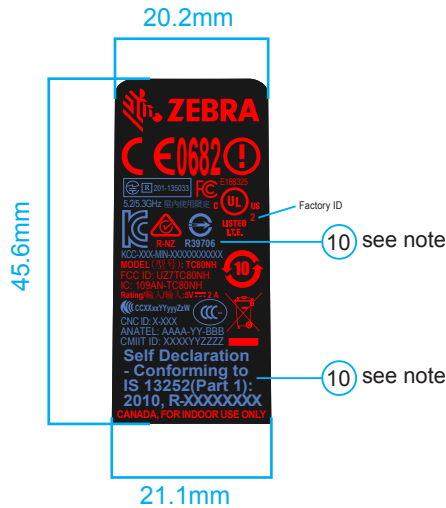

PROD FAM: TC80

DESCRIPTION: LBL:LCD, TC80NH, ROGUE (VA)
 SN POOL: N/A
 CCG1: MB94

- 5mm
- 5mm
- 7mm
- 5mm
- 4.1mm
- 2.9mm
- 3.1mm
- 3.9mm
- 3mm
- 3mm
- 6pt: Self Declaration - Conforming to IS 13252(Part 1): 2010, R-XXXXXXXX

NOTES:

1. ALL CASES "XXX..." REPRESENTS VARIABLE FIELDS IN SCRIPT FILE.
2. SERIAL NUMBER MUST BE 4PT MINIMUM CHARACTER HEIGHT IN SCRIPT FILE.
3. PART NUMBER (P/N) SEE BOM FOR ACTUAL MODEL DESCRIPTION.
4. "MFD:" REPRESENTS MANUFACTURE DAY, MONTH, YEAR (IE: 12SEP15) COUNTRY OF ORIGIN REQUIRED.
5. COUNTRY OF ORIGIN REQUIRED.
6. LBL STOCK PN: 1510-0PAF000 (JDM Part Number)
7. GRAPHIC TO BE PRINTED AT 600 DPI.
8. PLANT CODE REQUIRED. TO BE LOCATED BY MANUFACTURING FOR BEST FIT IN SCRIPT FILE.
9. ALL BARCODES MUST BE SCAN ABLE.
10. MARKINGS AND IDs IN BLUE COLOR WILL BE ADDED AND PRINT LATTER.

PRINTOUT @ 100% OF ACTUAL SIZE

Colors... 	Fonts... 1. Arial Narrow 2. 3. 4. 5. 6.	PART NO. AR000724A01 EC120139 DATE 10/16/15 REV A DRAWN C.Franco	 HOLTSVILLE, N.Y. 11742
Please Note: Do NOT Change Colors, Size or Type Fonts in the Artwork PRINTER NOTE: This proof indicates color break only and may not accurately reflect actual production colors. Die lines and call-outs are for reference only - DO NOT PRINT This title block must remain on the electronic file for all proofs.		DRAWING SCALE: 1 / 1 DIMENSIONS ARE IN MILLIMETERS CONFIDENTIAL AND PROPRIETARY THE INFORMATION CONTAINED HEREIN IS THE CONFIDENTIAL AND THE EXCLUSIVE PROPERTY OF ZIH CORP. THIS DOCUMENT, AND THE INFORMATION CONTAINED HEREIN, SHALL NOT BE COPIED, REPRODUCED, PUBLISHED, DISPLAYED OR DISTRIBUTED, IN WHOLE OR IN PART, IN ANY MEDIUM, BY ANY MEANS, FOR ANY PURPOSE WITHOUT THE EXPRESS WRITTEN CONSENT OF ZIH CORP. ©ZIH CORP. 2005 ALL RIGHTS RESERVED	