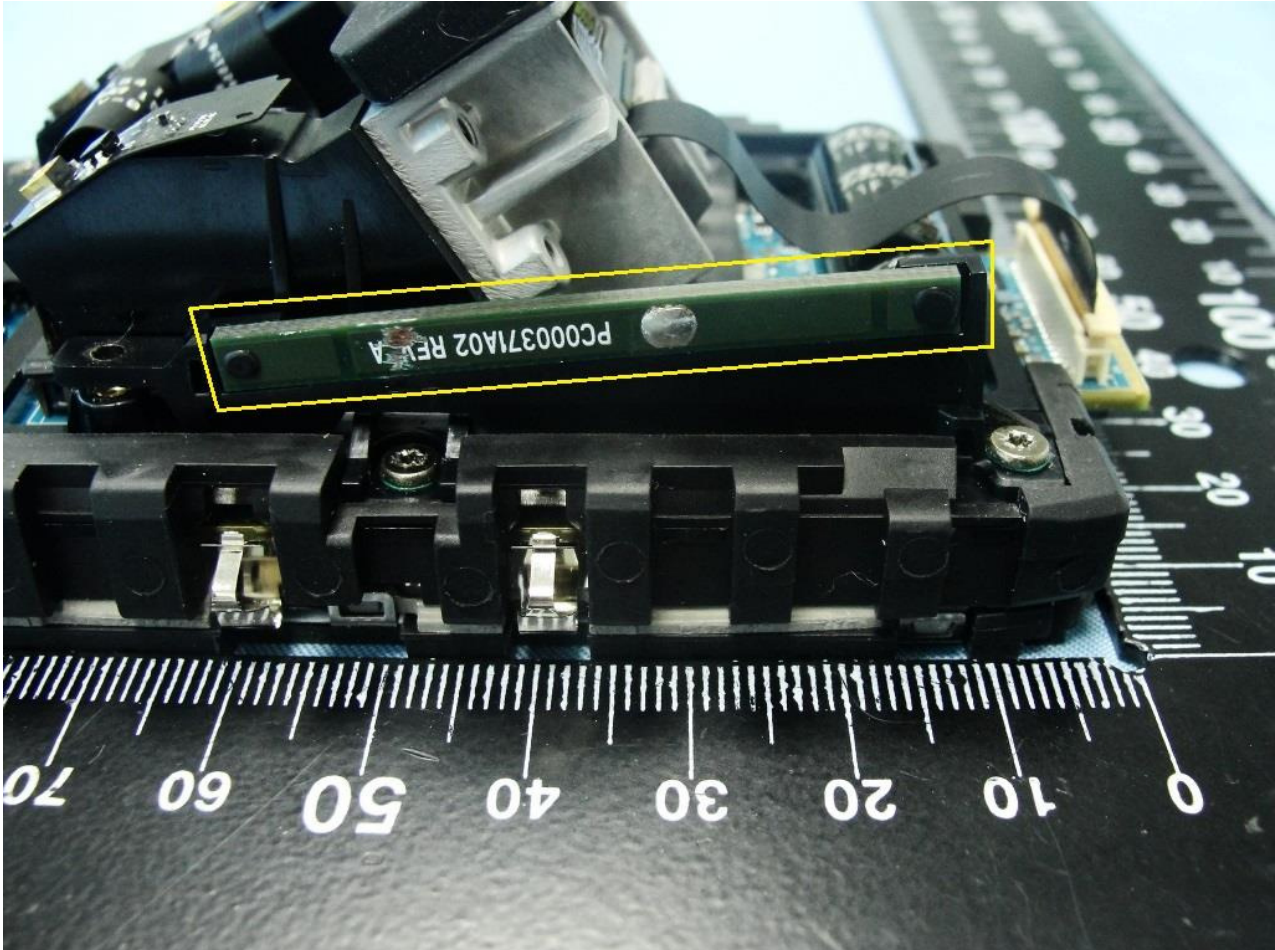

Brand Name: Zebra / Model Name: TC80NH

Bluetooth & WLAN Antenna for Sample 1 ~ 3

Brand Name: Zebra / Model Name: TC80NH

Brand Name: Zebra / Model Name: TC80NH

Brand Name: Zebra / Model Name: TC80NH