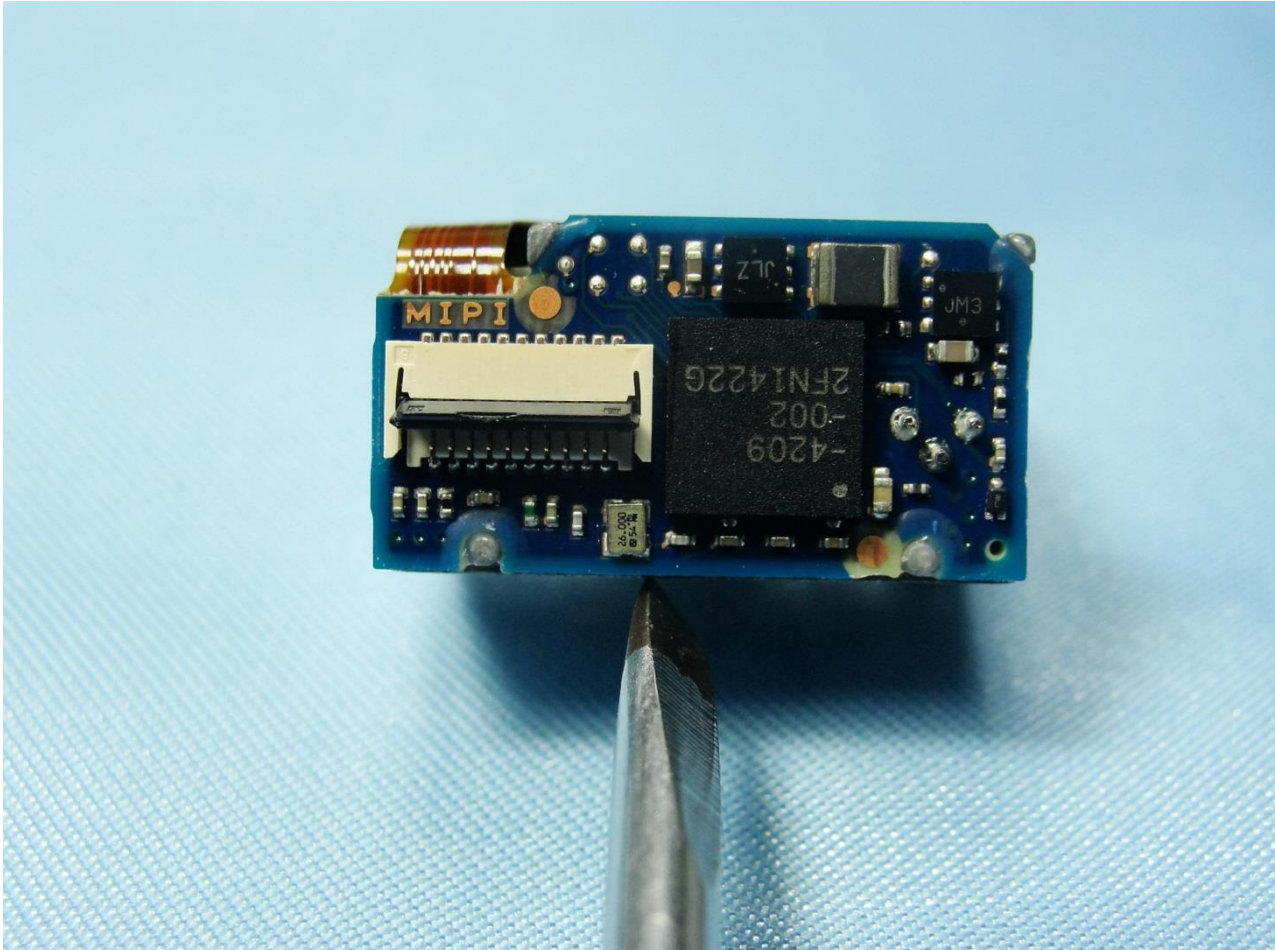

Brand Name: Zebra / Model Name: TC80NH

Brand Name: Zebra / Model Name: TC80NH

Brand Name: Zebra / Model Name: TC80NH

Brand Name: Zebra / Model Name: TC80NH

Brand Name: Zebra / Model Name: TC80NH

Brand Name: Zebra / Model Name: TC80NH

Brand Name: Zebra / Model Name: TC80NH

Bluetooth & WLAN Antenna for Sample 1 ~ 3

Brand Name: Zebra / Model Name: TC80NH

Brand Name: Zebra / Model Name: TC80NH

Brand Name: Zebra / Model Name: TC80NH