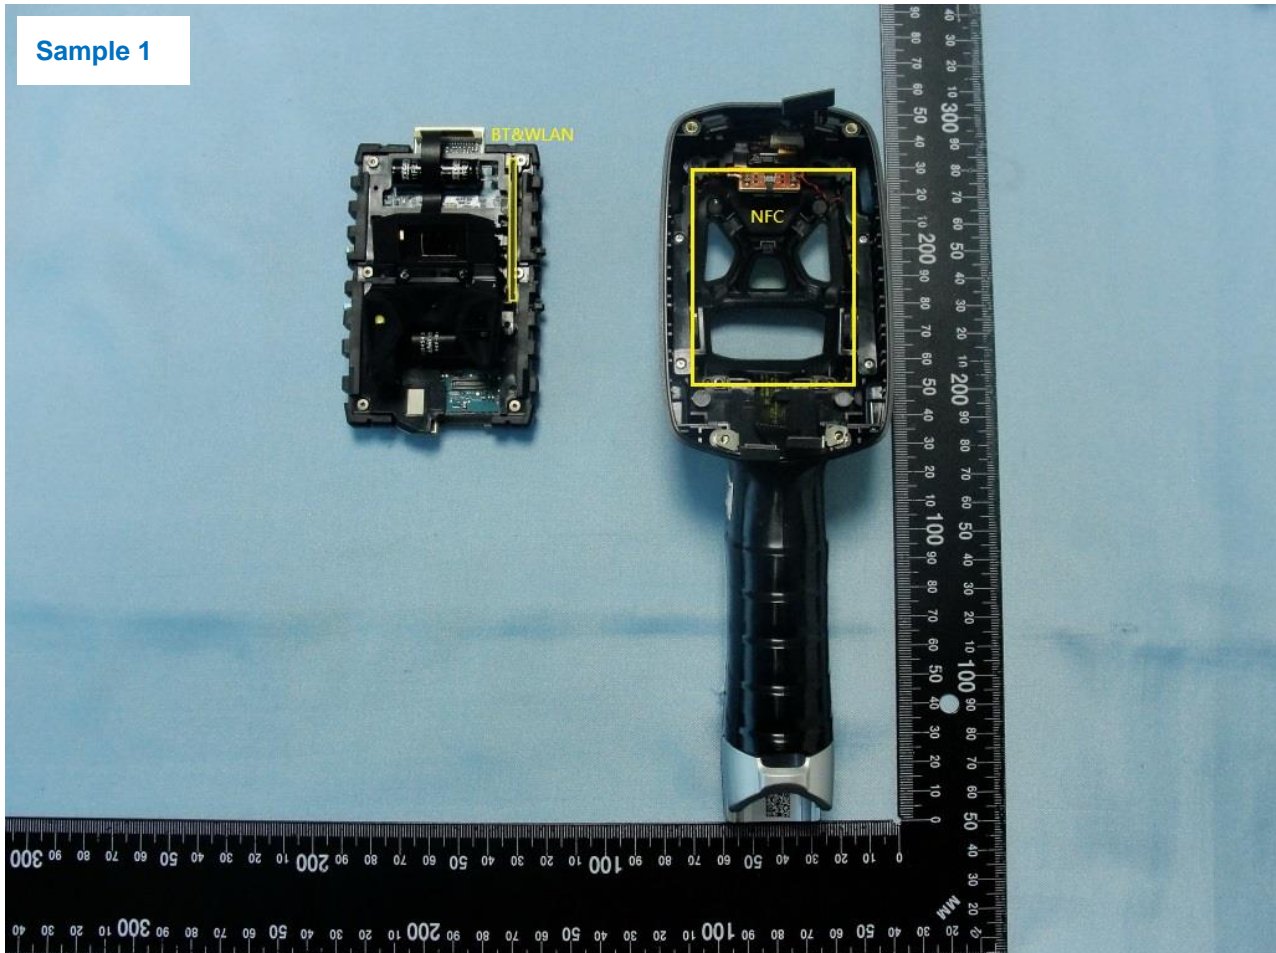

### 3. Internal Photograph of EUT

Brand Name: Zebra / Model Name: TC80NH

Brand Name: Zebra / Model Name: TC80NH

Brand Name: Zebra / Model Name: TC80NH

Brand Name: Zebra / Model Name: TC80NH

Brand Name: Zebra / Model Name: TC80NH

Brand Name: Zebra / Model Name: TC80NH

Brand Name: Zebra / Model Name: TC80NH

Brand Name: Zebra / Model Name: TC80NH

Brand Name: Zebra / Model Name: TC80NH

Brand Name: Zebra / Model Name: TC80NH

Brand Name: Zebra / Model Name: TC80NH