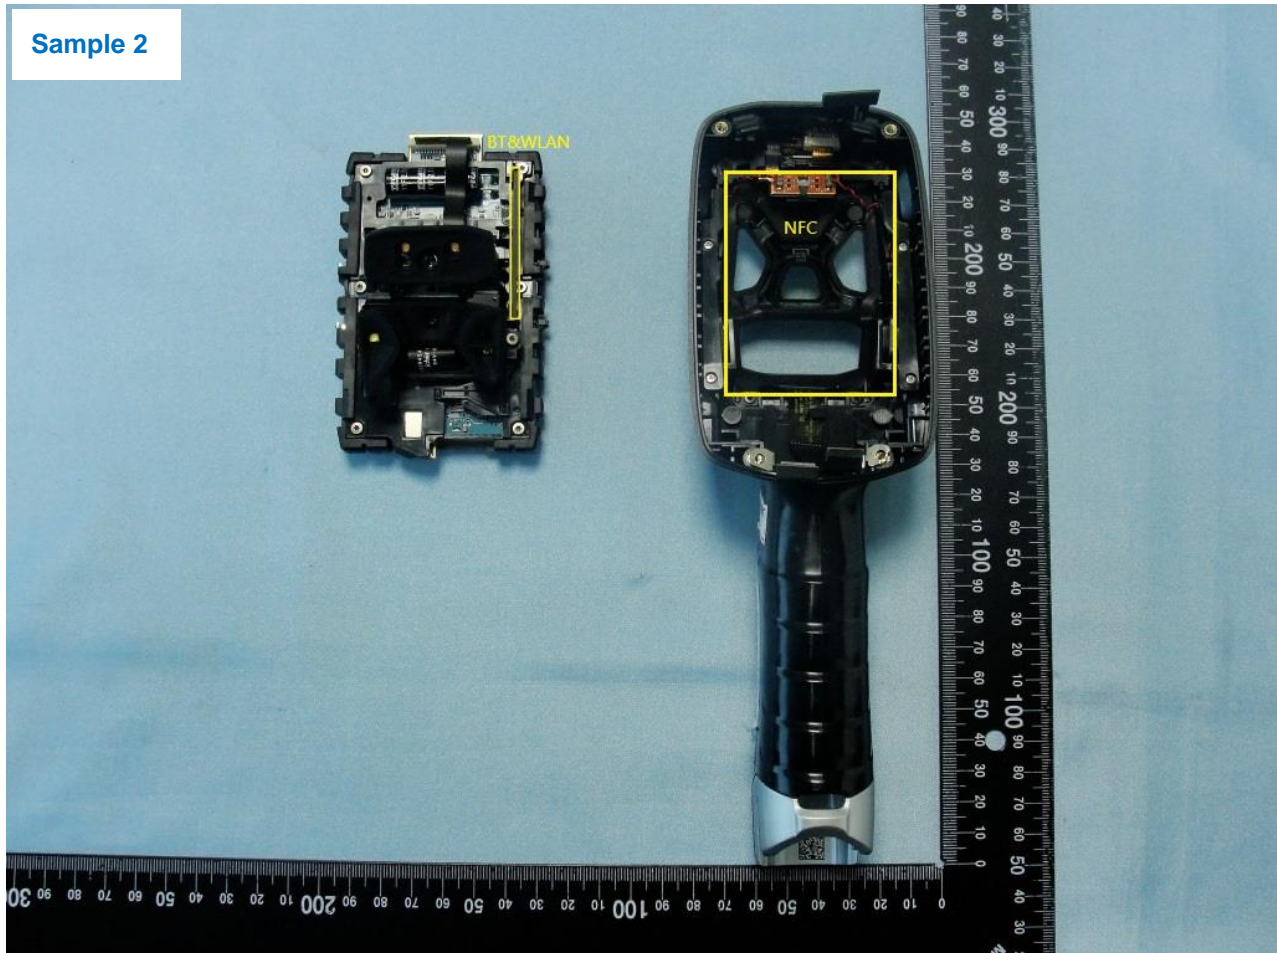

### 3. Internal Photograph of EUT

Brand Name: Zebra / Model Name: TC80NH

Brand Name: Zebra / Model Name: TC80NH

Brand Name: Zebra / Model Name: TC80NH

Brand Name: Zebra / Model Name: TC80NH

Brand Name: Zebra / Model Name: TC80NH

Brand Name: Zebra / Model Name: TC80NH

Brand Name: Zebra / Model Name: TC80NH

Brand Name: Zebra / Model Name: TC80NH

Brand Name: Zebra / Model Name: TC80NH

Brand Name: Zebra / Model Name: TC80NH

Brand Name: Zebra / Model Name: TC80NH