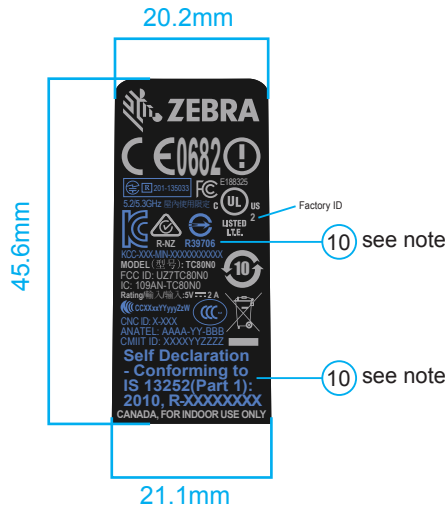

PROD FAM: TC80

DESCRIPTION: LBL:LCD, TC80N0, ROGUE (VA)
 SN POOL: N/A
 CCG1: MB94

- 5mm
- 5mm
- 7mm
- 5mm
- 4.1mm
- 2.9mm
- 3.1mm
- 3.9mm
- 3mm
- 3mm
- 6pt: Self Declaration - Conforming to IS 13252(Part 1): 2010, R-XXXXXXXXXX

NOTES:

1. ALL CASES "XXX..." REPRESENTS VARIABLE FIELDS IN SCRIPT FILE.
2. SERIAL NUMBER MUST BE 4PT MINIMUM CHARACTER HEIGHT IN SCRIPT FILE.
3. PART NUMBER (P/N) SEE BOM FOR ACTUAL MODEL DESCRIPTION.
4. "MFD:" REPRESENTS MANUFACTURE DAY, MONTH, YEAR (IE: 12SEP15) COUNTRY OF ORIGIN REQUIRED.
5. COUNTRY OF ORIGIN REQUIRED.
6. LBL STOCK PN: 1510-0PAE000 (JDM Part Number)
7. GRAPHIC TO BE PRINTED AT 600 DPI.
8. PLANT CODE REQUIRED. TO BE LOCATED BY MANUFACTURING FOR BEST FIT IN SCRIPT FILE.
9. ALL BARCODES MUST BE SCAN ABLE.
10. MARKINGS AND IDs IN BLUE COLOR WILL BE ADDED AND PRINT LATTER.

PRINTOUT @ 100% OF ACTUAL SIZE

Colors... 	Fonts... 1. Arial Narrow 2. 3. 4. 5. 6.	PART NO. AR000725A01 EC120139 DATE 10/16/15 REV A DRAWN C.Franco	 HOLTSVILLE, N.Y. 11742
Please Note: Do NOT Change Colors, Size or Type Fonts in the Artwork PRINTER NOTE: This proof indicates color break only and may not accurately reflect actual production colors. Die lines and call-outs are for reference only - DO NOT PRINT This title block must remain on the electronic file for all proofs.		DRAWING SCALE: 1 / 1 DIMENSIONS ARE IN MILLIMETERS CONFIDENTIAL AND PROPRIETARY THE INFORMATION CONTAINED HEREIN IS THE CONFIDENTIAL AND THE EXCLUSIVE PROPERTY OF ZIH CORP. THIS DOCUMENT, AND THE INFORMATION CONTAINED HEREIN, SHALL NOT BE COPIED, REPRODUCED, PUBLISHED, DISPLAYED OR DISTRIBUTED, IN WHOLE OR IN PART, IN ANY MEDIUM, BY ANY MEANS, FOR ANY PURPOSE WITHOUT THE EXPRESS WRITTEN CONSENT OF ZIH CORP. ©ZIH CORP. 2005 ALL RIGHTS RESERVED	