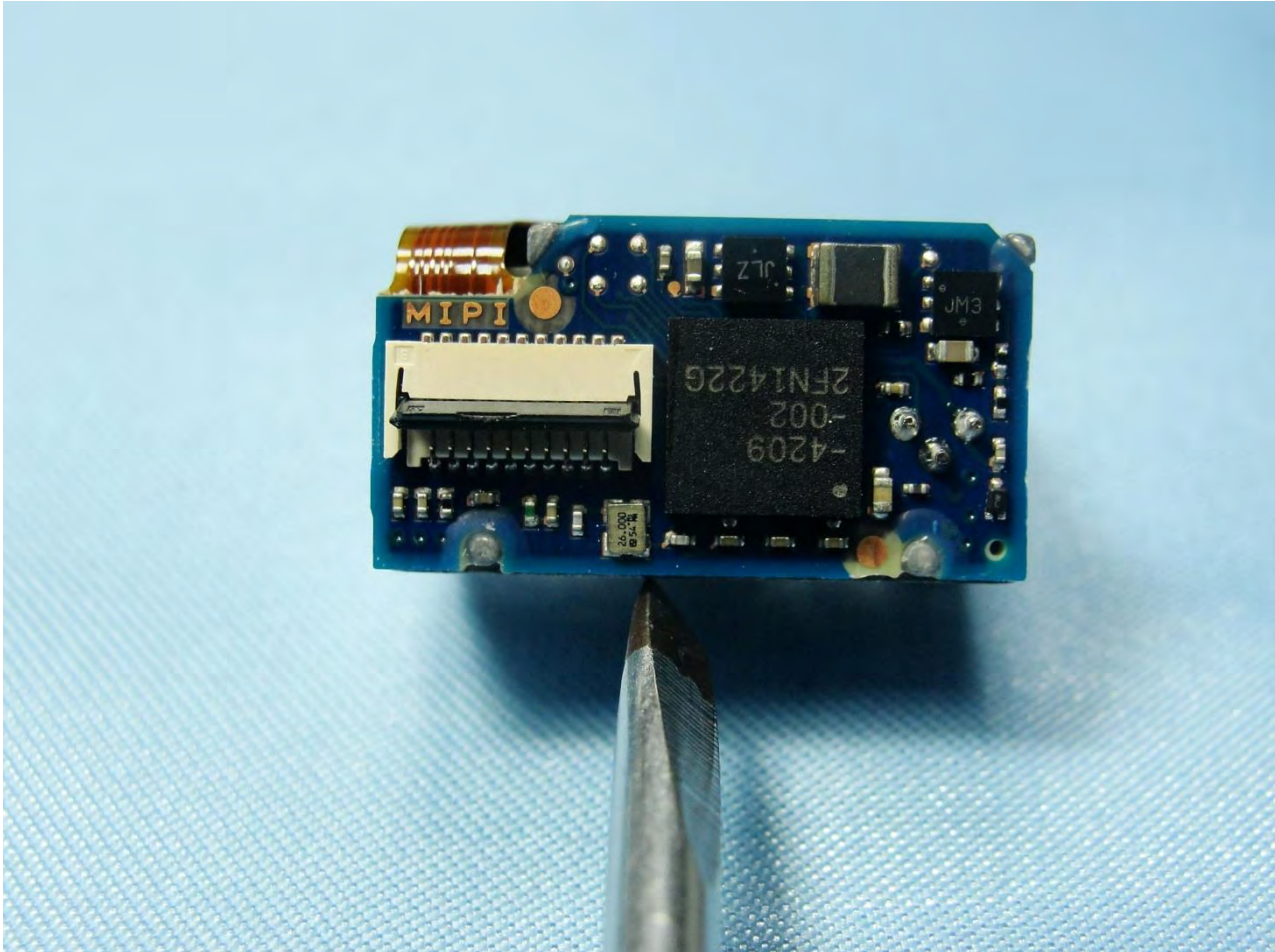

Brand Name: Zebra / Model Name: TC80N0

Brand Name: Zebra / Model Name: TC80N0

Brand Name: Zebra / Model Name: TC80N0

Brand Name: Zebra / Model Name: TC80N0

Brand Name: Zebra / Model Name: TC80N0

Brand Name: Zebra / Model Name: TC80N0

Bluetooth & WLAN Antenna for Sample 1~3

Brand Name: Zebra / Model Name: TC80N0

Brand Name: Zebra / Model Name: TC80N0