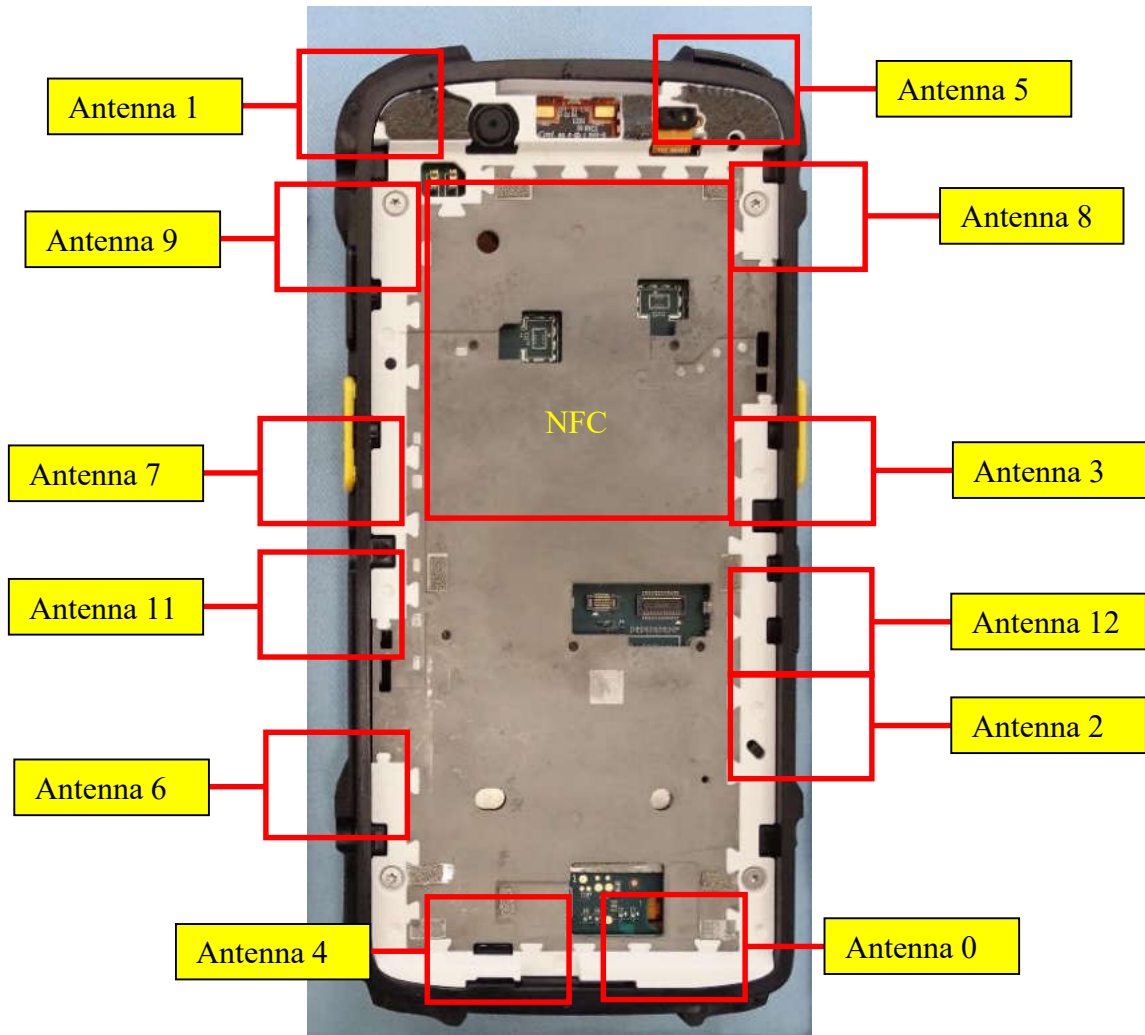

Antenna Location

Test Environment, list of calibrated test equipment

Test Environment: Agilent N5230A

Test Environment: MVG-Satimo SG24

Calibration date: 2021/07/14