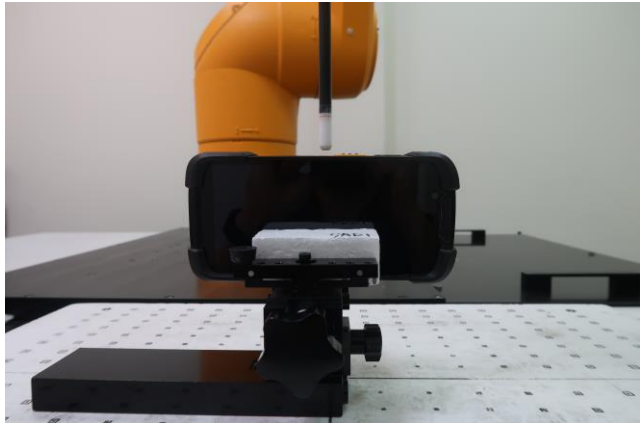

Back at 10 mm

Right Side at 10 mm

Left Side at 10 mm

Top Side at 10 mm

Bottom Side at 10 mm

Body-worn Exposure Condition

Front at 15 mm

Back at 15 mm

Back with Soft Holster at 0 mm

Product Specific Exposure Condition

Front at 0 mm

Back at 0 mm

Right Side at 0 mm

Left Side at 0 mm

Top Side at 0 mm

PD Exposure Condition

Front at 2 mm

Back at 2 mm

Right Side at 2 mm

Left Side at 2 mm

Top Side at 2 mm