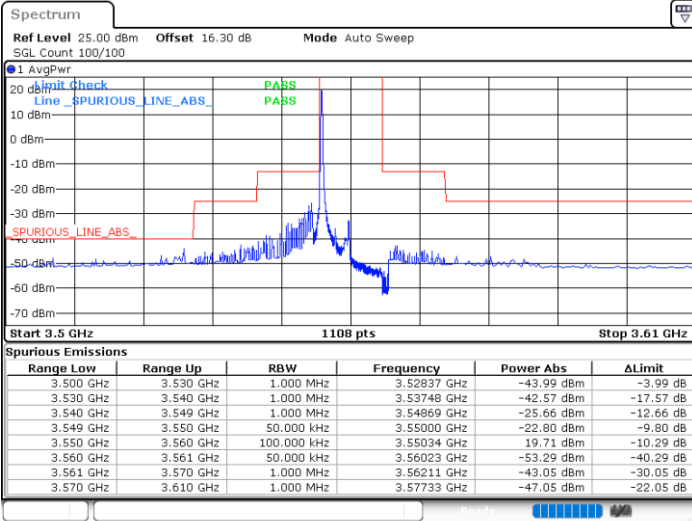

Lowest Channel / 1RBmax

Date: 31.AUG.2022 12:12:45

Lowest Channel / FullIRB

Date: 31.AUG.2022 12:08:05

N/A

LTE Band 48 / 20MHz

256QAM

Highest Channel / 1RB0

Date: 31.AUG.2022 12:11:56

Highest Channel / 1RBmax

Date: 31.AUG.2022 12:14:16

Highest Channel / FullIRB

Date: 31.AUG.2022 12:09:36

N/A

Conducted Band Edge

LTE Band 48 / 5MHz

QPSK

Lowest Channel / 1RB0

Lowest Channel / 1RBmax

Date: 26.AUG.2022 09:45:11

Date: 26.AUG.2022 10:02:36

Lowest Channel / FullIRB

N/A

Date: 26.AUG.2022 09:53:52

LTE Band 48 / 5MHz

QPSK

Middle Channel / 1RB0

Middle Channel / 1RBmax

Spurious Emissions

Range Low	Range Up	RBW	Frequency	Power Abs	ΔLimit
3.530 GHz	3.610 GHz	1.000 MHz	3.60980 GHz	-40.86 dBm	-15.86 dB
3.610 GHz	3.619 GHz	1.000 MHz	3.61789 GHz	-35.40 dBm	-22.40 dB
3.619 GHz	3.620 GHz	50.000 kHz	3.61995 GHz	-41.56 dBm	-28.56 dB
3.620 GHz	3.630 GHz	100.000 kHz	3.62283 GHz	20.51 dBm	-9.49 dB
3.630 GHz	3.631 GHz	50.000 kHz	3.63029 GHz	-48.46 dBm	-35.46 dB
3.631 GHz	3.640 GHz	1.000 MHz	3.63113 GHz	-39.96 dBm	-26.96 dB
3.640 GHz	3.720 GHz	1.000 MHz	3.64060 GHz	-43.58 dBm	-18.58 dB