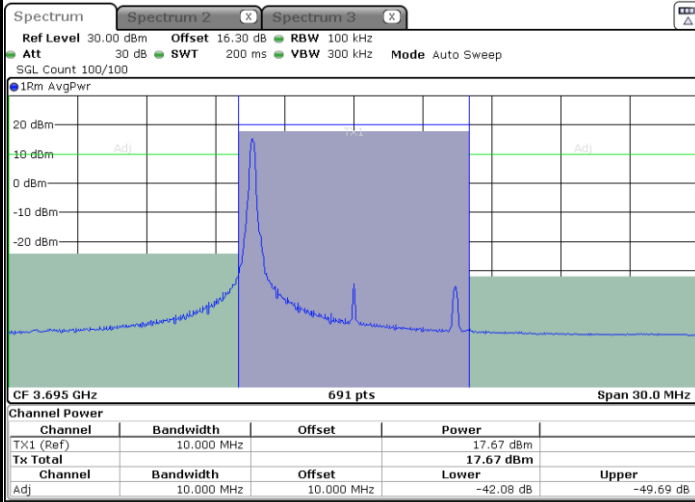

Middle Channel / FullRB

N/A

LTE Band 48 / 10MHz

256QAM

Highest Channel / 1RB0

Date: 31.AUG.2022 11:54:11

Highest Channel / 1RBmax

Date: 31.AUG.2022 11:58:57

Highest Channel / FullIRB

Date: 31.AUG.2022 11:56:34

N/A

LTE Band 48 / 15MHz

256QAM

Lowest Channel / 1RB0

Date: 31.AUG.2022 12:00:26

Lowest Channel / 1RBmax