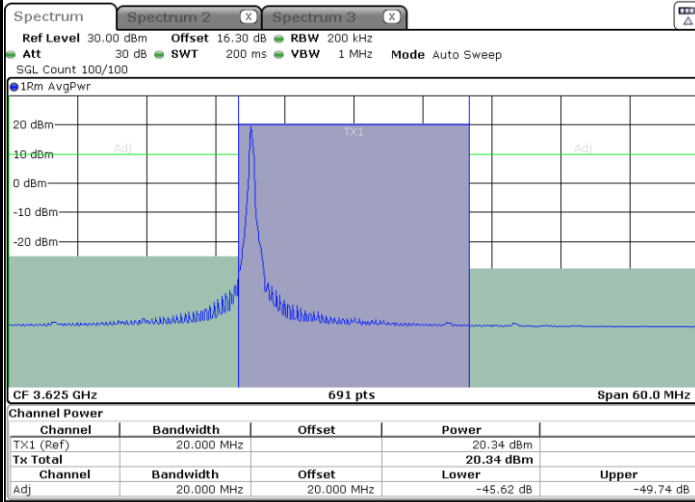

LTE Band 48 / 20MHz

64QAM

Middle Channel / 1RB0

Date: 31.AUG.2022 11:31:18