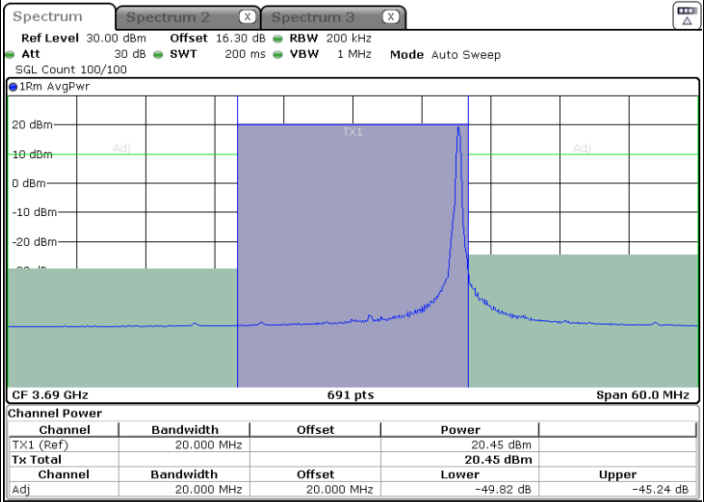

Date: 31.AUG.2022 11:01:37

Lowest Channel / 1RBmax

Date: 31.AUG.2022 11:15:17

Lowest Channel / FullIRB

Date: 31.AUG.2022 11:08:27

N/A

LTE Band 48 / 15MHz

64QAM

Highest Channel / 1RB0

Date: 31.AUG.2022 11:06:09

Highest Channel / 1RBmax

Date: 31.AUG.2022 11:19:50

Highest Channel / FullIRB

Date: 31.AUG.2022 11:12:59

N/A

LTE Band 48 / 20MHz