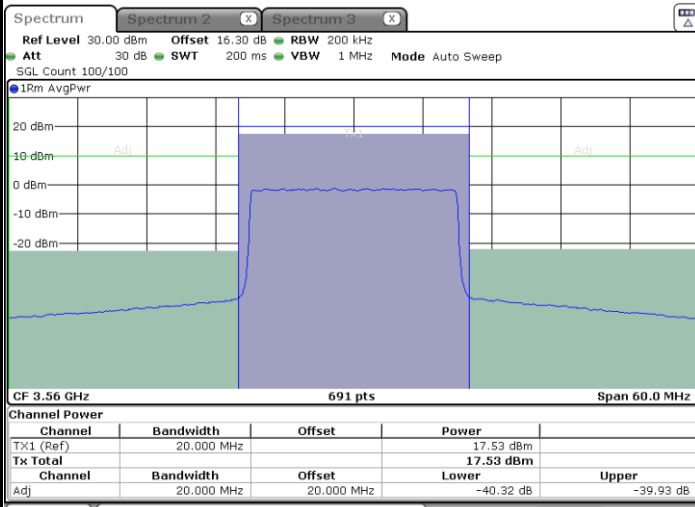

Highest Channel / FullIRB

Date: 31.AUG.2022 11:56:34

N/A

LTE Band 48 / 15MHz

256QAM

Lowest Channel / 1RB0

Date: 31.AUG.2022 12:00:26

Lowest Channel / 1RBmax

Date: 31.AUG.2022 12:05:06

Lowest Channel / FullIRB

Date: 31.AUG.2022 12:02:46

N/A

LTE Band 48 / 20MHz

256QAM

Lowest Channel / 1RB0

Date: 31.AUG.2022 12:10:25

Lowest Channel / 1RBmax

Date: 31.AUG.2022 12:12:45

Lowest Channel / FullIRB

Date: 31.AUG.2022 12:08:05

N/A

LTE Band 48 / 20MHz

256QAM

Highest Channel / 1RB0