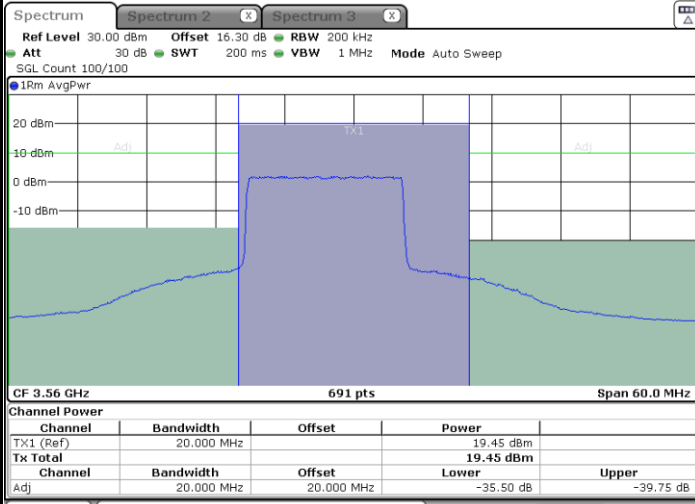

Lowest Channel / FullIRB

Date: 31.AUG.2022 11:08:27

N/A