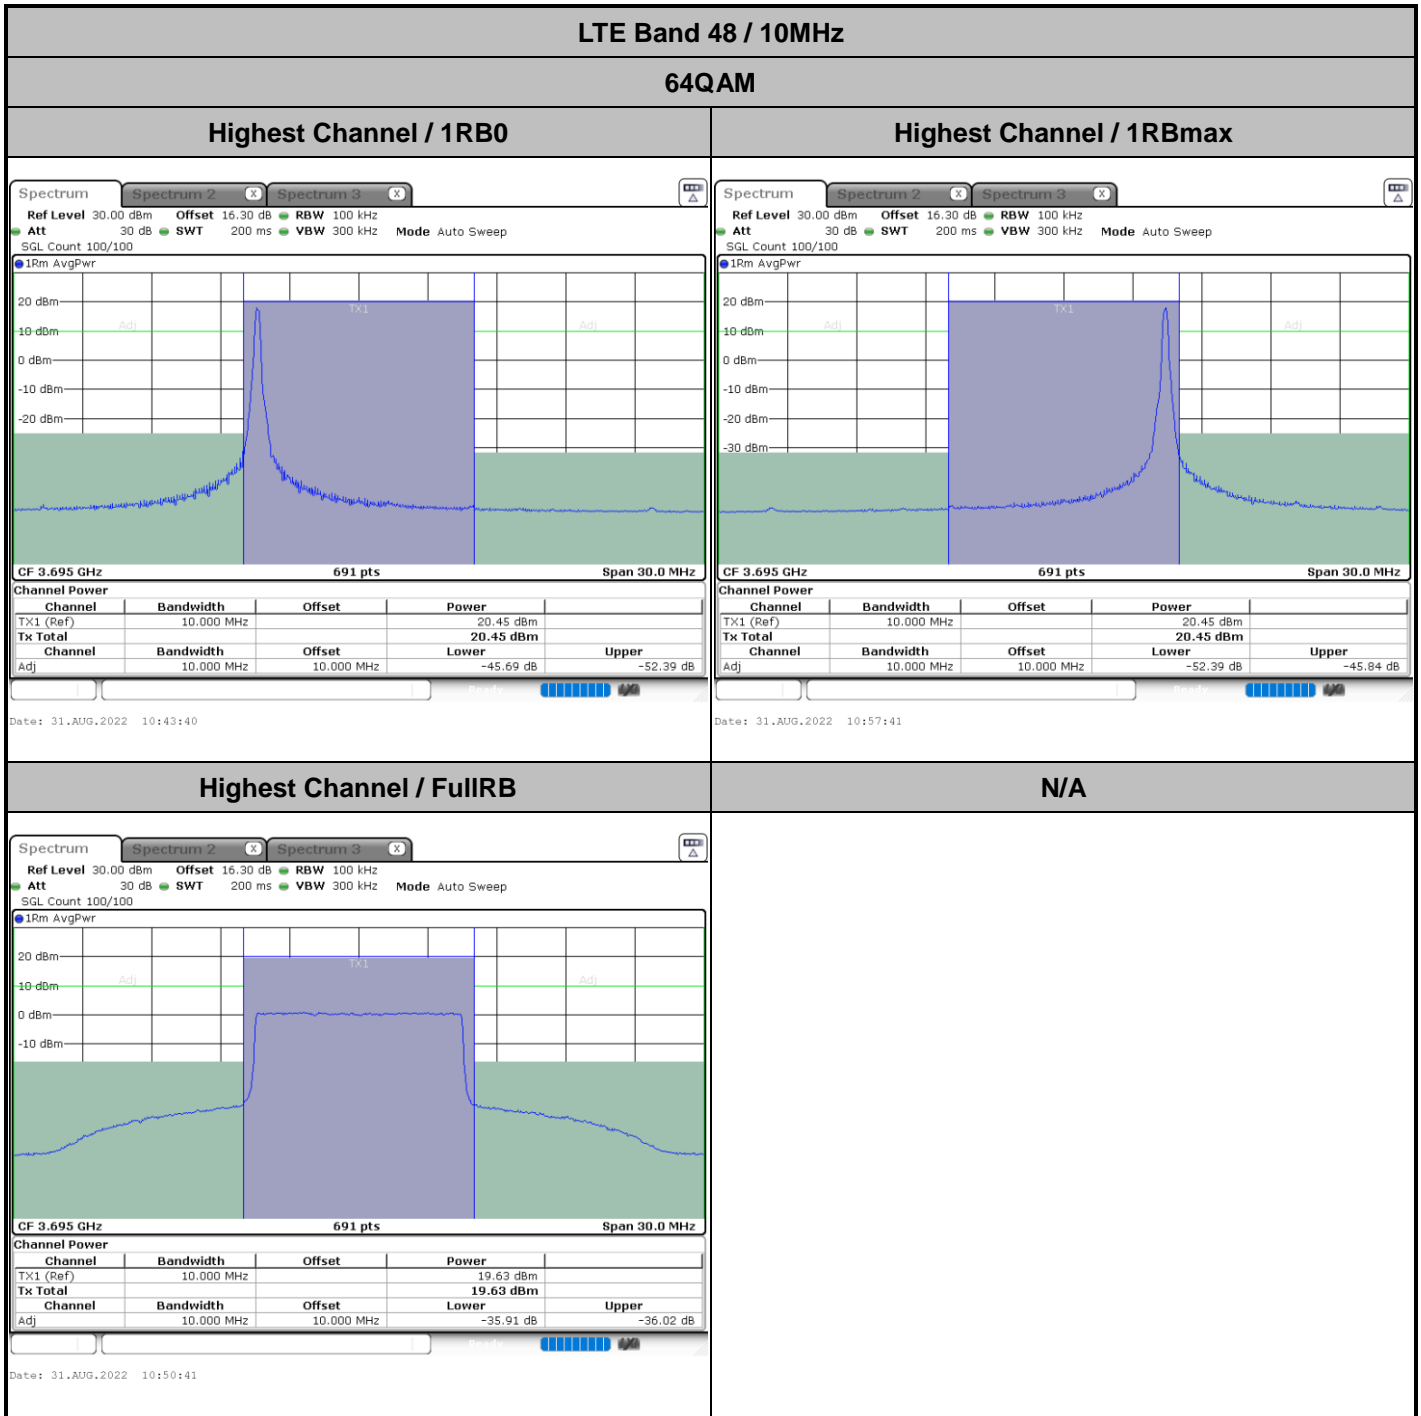

Date: 31.AUG.2022 10:38:13

Highest Channel / FullIRB

Date: 31.AUG.2022 10:31:12

N/A

LTE Band 48 / 10MHz

64QAM

Lowest Channel / 1RB0

Date: 31.AUG.2022 10:39:01

Lowest Channel / 1RBmax

Date: 31.AUG.2022 10:53:02

Lowest Channel / FullIRB

Date: 31.AUG.2022 10:46:02

N/A

LTE Band 48 / 15MHz

64QAM

Lowest Channel / 1RB0

Date: 31.AUG.2022 11:01:37

Lowest Channel / 1RBmax

Date: 31.AUG.2022 11:15:17

Lowest Channel / FullIRB

Date: 31.AUG.2022 11:08:27

N/A

LTE Band 48 / 15MHz

64QAM

Highest Channel / 1RB0

Date: 31.AUG.2022 11:06:09

Highest Channel / 1RBmax

Date: 31.AUG.2022 11:19:50

Highest Channel / FullIRB

Date: 31.AUG.2022 11:12:59

N/A

LTE Band 48 / 20MHz