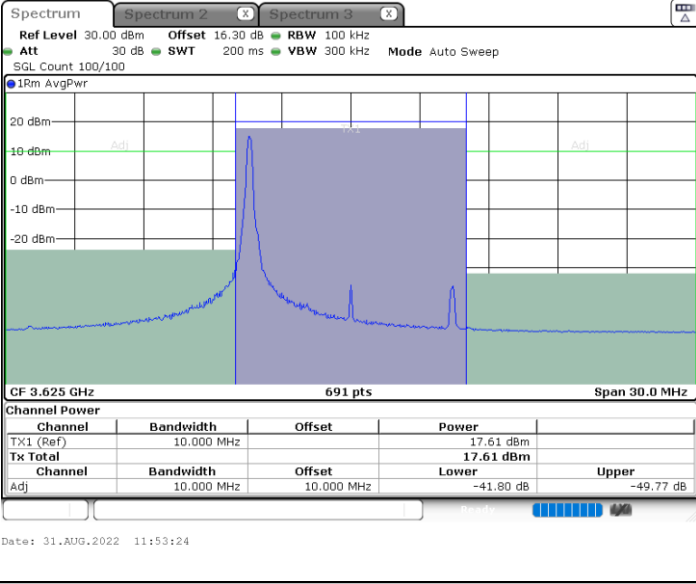

Date: 31.AUG.2022 11:50:22

Middle Channel / FullRB

Date: 31.AUG.2022 11:48:00

N/A

LTE Band 48 / 10MHz

256QAM

MiddleChannel / 1RB0

Middle Channel / 1RBmax

Middle Channel / FullRB

N/A

LTE Band 48 / 10MHz

256QAM

Highest Channel / 1RB0

Date: 31.AUG.2022 11:54:11

Highest Channel / 1RBmax

Date: 31.AUG.2022 11:58:57