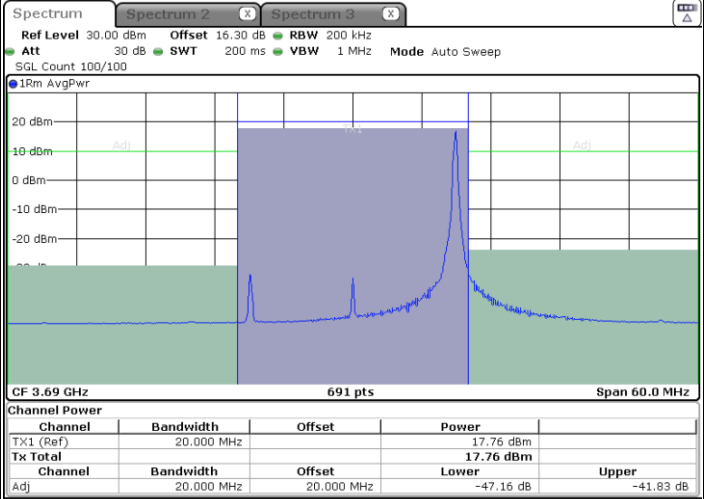

Date: 31.AUG.2022 12:05:06

Lowest Channel / FullIRB

Date: 31.AUG.2022 12:02:46

N/A

LTE Band 48 / 20MHz

256QAM

Lowest Channel / 1RB0

Date: 31.AUG.2022 12:10:25

Lowest Channel / 1RBmax

Date: 31.AUG.2022 12:12:45

Lowest Channel / FullIRB

Date: 31.AUG.2022 12:08:05

N/A

LTE Band 48 / 20MHz

256QAM

Highest Channel / 1RB0

Date: 31.AUG.2022 12:11:56

Highest Channel / 1RBmax

Date: 31.AUG.2022 12:14:16

Highest Channel / FullIRB

Date: 31.AUG.2022 12:09:36

N/A

Conducted Band Edge

LTE Band 48 / 5MHz