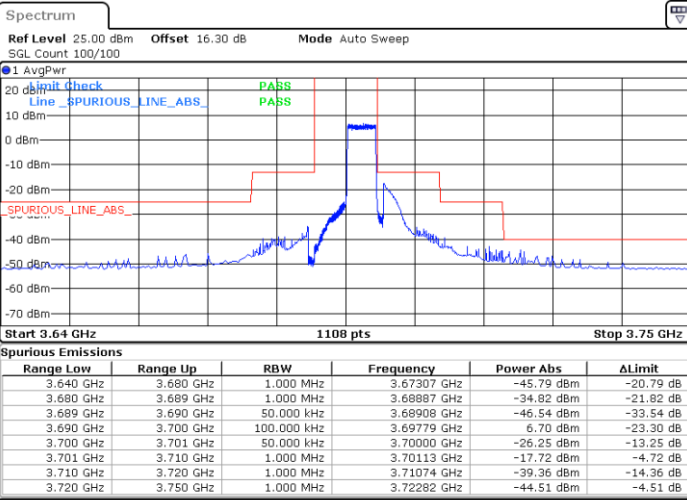

Date: 26.AUG.2022 09:50:00

Date: 26.AUG.2022 10:07:25

Middle Channel / FullIRB

N/A

Spurious Emissions

Range Low	Range Up	RBW	Frequency	Power Abs	ΔLimit
3.530 GHz	3.610 GHz	1.000 MHz	3.60701 GHz	-40.08 dBm	-15.08 dB
3.610 GHz	3.619 GHz	1.000 MHz	3.61896 GHz	-26.71 dBm	-13.71 dB
3.619 GHz	3.620 GHz	50.000 kHz	3.61972 GHz	-35.05 dBm	-22.05 dB
3.620 GHz	3.630 GHz	100.000 kHz	3.62572 GHz	6.10 dBm	-23.90 dB
3.630 GHz	3.631 GHz	50.000 kHz	3.63018 GHz	-34.95 dBm	-21.95 dB
3.631 GHz	3.640 GHz	1.000 MHz	3.63104 GHz	-27.41 dBm	-14.41 dB
3.640 GHz	3.720 GHz	1.000 MHz	3.64856 GHz	-42.49 dBm	-17.49 dB

Date: 26.AUG.2022 09:58:43

LTE Band 48 / 5MHz

QPSK

Highest Channel / 1RB0

Highest Channel / 1RBmax

Date: 26.AUG.2022 09:50:58

Date: 26.AUG.2022 10:08:23

Highest Channel / FullIRB

N/A

Date: 26.AUG.2022 09:59:41

LTE Band 48 / 10MHz

QPSK

Lowest Channel / 1RB0

Lowest Channel / 1RBmax

Date: 26.AUG.2022 11:08:45

Date: 26.AUG.2022 11:24:33

Lowest Channel / FullIRB

N/A

Date: 26.AUG.2022 11:16:40

LTE Band 48 / 10MHz

QPSK

MiddleChannel / 1RB0

Middle Channel / 1RBmax

Date: 26.AUG.2022 11:09:38