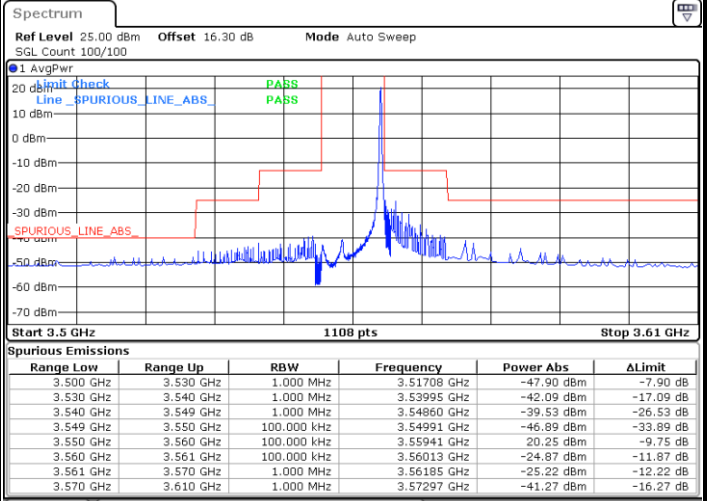

Date: 26.AUG.2022 09:58:43

LTE Band 48 / 5MHz

QPSK

Highest Channel / 1RB0

Highest Channel / 1RBmax

Date: 26.AUG.2022 09:50:58

Date: 26.AUG.2022 10:08:23

Highest Channel / FullIRB

N/A

Date: 26.AUG.2022 09:59:41

LTE Band 48 / 10MHz

QPSK

Lowest Channel / 1RB0

Lowest Channel / 1RBmax

Date: 26.AUG.2022 11:08:45

Date: 26.AUG.2022 11:24:33

Lowest Channel / FullIRB

N/A

Date: 26.AUG.2022 11:16:40

LTE Band 48 / 10MHz

QPSK

MiddleChannel / 1RB0

Middle Channel / 1RBmax

Date: 26.AUG.2022 11:09:38

Date: 26.AUG.2022 11:25:26

Middle Channel / FullIRB

N/A

Date: 26.AUG.2022 11:17:32

LTE Band 48 / 10MHz

QPSK

Highest Channel / 1RB0

Highest Channel / 1RBmax