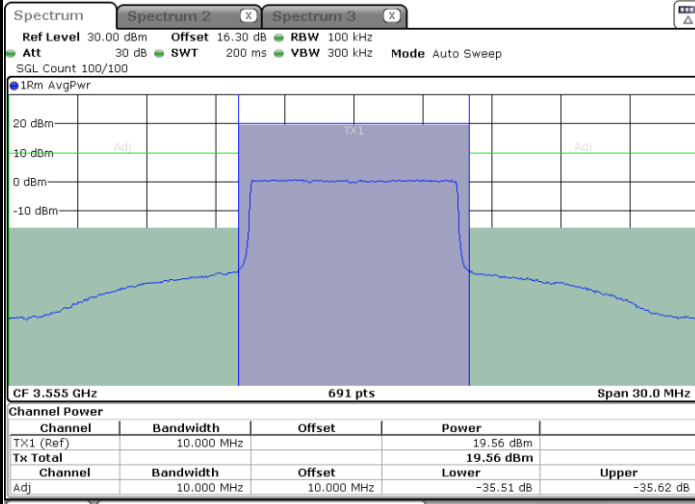

Date: 31.AUG.2022 10:38:13

Highest Channel / FullIRB

Date: 31.AUG.2022 10:31:12

N/A

LTE Band 48 / 10MHz

64QAM

Lowest Channel / 1RB0

Date: 31.AUG.2022 10:39:01

Lowest Channel / 1RBmax

Date: 31.AUG.2022 10:53:02

Lowest Channel / FullIRB

Date: 31.AUG.2022 10:46:02

N/A

LTE Band 48 / 15MHz

64QAM

Lowest Channel / 1RB0