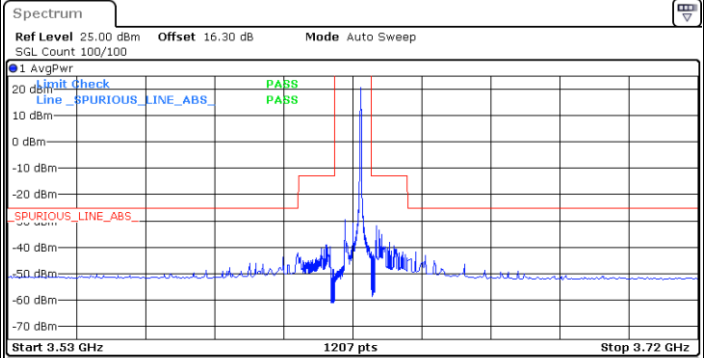

Lowest Channel / 1RBmax

Date: 31.AUG.2022 12:12:45

Lowest Channel / FullIRB

Date: 31.AUG.2022 12:08:05

N/A

LTE Band 48 / 20MHz

256QAM

Highest Channel / 1RB0

Date: 31.AUG.2022 12:11:56

Highest Channel / 1RBmax

Date: 31.AUG.2022 12:14:16

Highest Channel / FullIRB

Date: 31.AUG.2022 12:09:36

N/A

Conducted Band Edge

LTE Band 48 / 5MHz

QPSK

Lowest Channel / 1RB0

Lowest Channel / 1RBmax

Date: 26.AUG.2022 09:45:11

Date: 26.AUG.2022 10:02:36

Lowest Channel / FullIRB

N/A

Date: 26.AUG.2022 09:53:52

LTE Band 48 / 5MHz

QPSK

Middle Channel / 1RB0

Middle Channel / 1RBmax

Spurious Emissions

Range Low	Range Up	RBW	Frequency	Power Abs	ΔLimit
3.530 GHz	3.610 GHz	1.000 MHz	3.60980 GHz	-40.86 dBm	-15.86 dB
3.610 GHz	3.619 GHz	1.000 MHz	3.61789 GHz	-35.40 dBm	-22.40 dB
3.619 GHz	3.620 GHz	50.000 kHz	3.61995 GHz	-41.56 dBm	-28.56 dB
3.620 GHz	3.630 GHz	100.000 kHz	3.62283 GHz	20.51 dBm	-9.49 dB
3.630 GHz	3.631 GHz	50.000 kHz	3.63029 GHz	-48.46 dBm	-35.46 dB
3.631 GHz	3.640 GHz	1.000 MHz	3.63113 GHz	-39.96 dBm	-26.96 dB
3.640 GHz	3.720 GHz	1.000 MHz	3.64060 GHz	-43.58 dBm	-18.58 dB