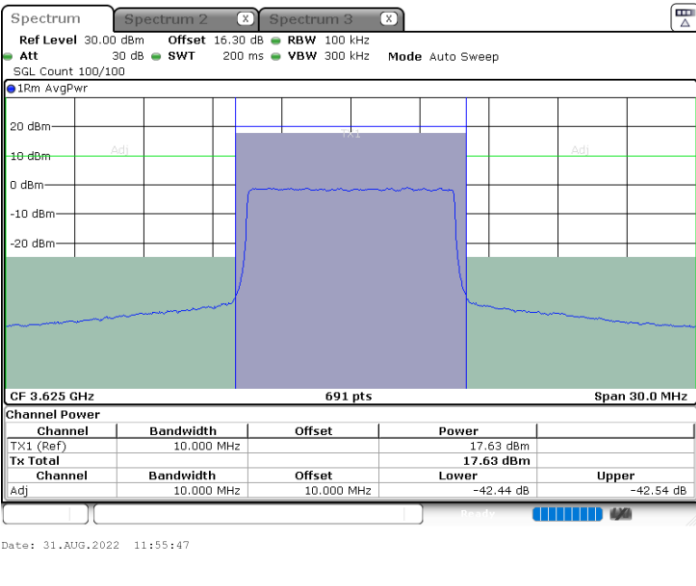

Date: 31.AUG.2022 11:50:22

Middle Channel / FullRB

Date: 31.AUG.2022 11:48:00

N/A

LTE Band 48 / 10MHz

256QAM

MiddleChannel / 1RB0

Middle Channel / 1RBmax

Middle Channel / FullRB

N/A

LTE Band 48 / 10MHz

256QAM

Highest Channel / 1RB0

Date: 31.AUG.2022 11:54:11

Highest Channel / 1RBmax

Date: 31.AUG.2022 11:58:57