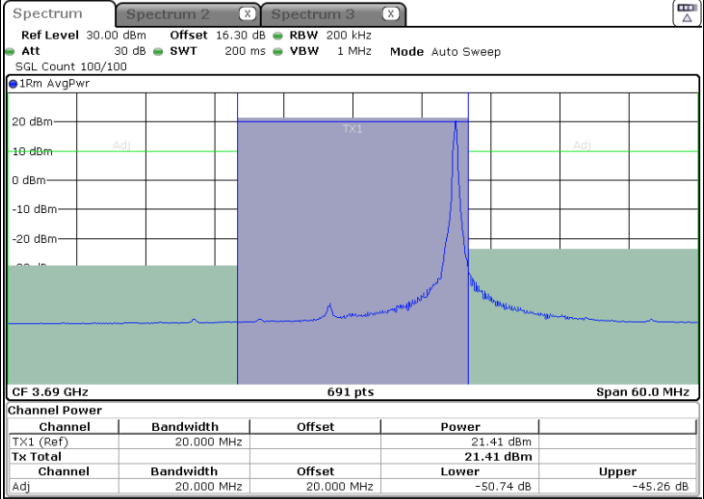

LTE Band 48 / 20MHz

16QAM

Highest Channel / 1RB0

Date: 31.AUG.2022 11:32:49

Highest Channel / 1RBmax

Date: 31.AUG.2022 11:39:39

Highest Channel / FullIRB

Date: 31.AUG.2022 11:25:58