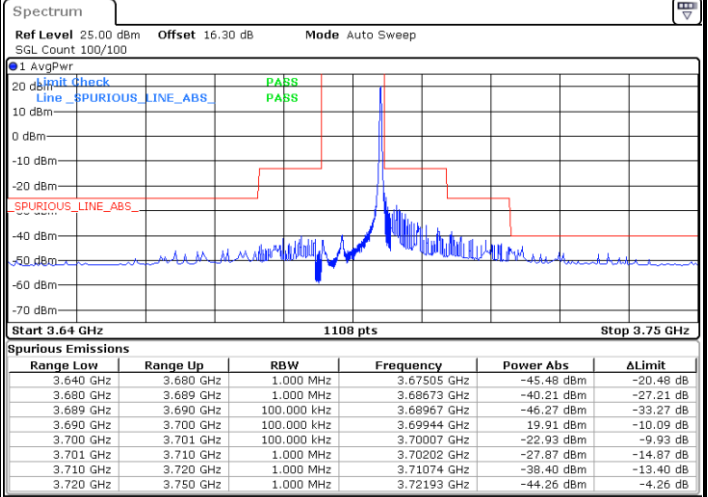

Lowest Channel / FullIRB

N/A

Date: 26.AUG.2022 11:16:40

LTE Band 48 / 10MHz

QPSK

MiddleChannel / 1RB0

Middle Channel / 1RBmax

Date: 26.AUG.2022 11:09:38

Date: 26.AUG.2022 11:25:26

Middle Channel / FullIRB

N/A

Date: 26.AUG.2022 11:17:32

LTE Band 48 / 10MHz

QPSK

Highest Channel / 1RB0

Highest Channel / 1RBmax

Date: 26.AUG.2022 11:14:01

Date: 26.AUG.2022 11:29:48

Highest Channel / FullIRB

N/A

Date: 26.AUG.2022 11:21:54

LTE Band 48 / 15MHz

QPSK

Lowest Channel / 1RB0

Date: 26.AUG.2022 11:30:41

Lowest Channel / 1RBmax

Date: 26.AUG.2022 11:46:27

Lowest Channel / FullIRB

Date: 26.AUG.2022 11:38:34

N/A

LTE Band 48 / 15MHz

QPSK