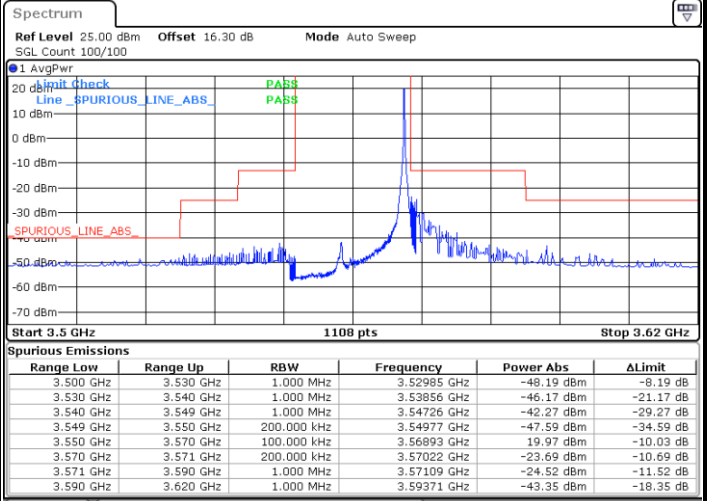

Date: 26.AUG.2022 11:30:41

Lowest Channel / 1RBmax

Date: 26.AUG.2022 11:46:27

Lowest Channel / FullIRB

Date: 26.AUG.2022 11:38:34

N/A

LTE Band 48 / 15MHz

QPSK

Middle Channel / 1RB0

Middle Channel / 1RBmax

Date: 26.AUG.2022 11:35:03

Date: 26.AUG.2022 11:50:50

Middle Channel / FullRB

N/A

Date: 26.AUG.2022 11:42:56

LTE Band 48 / 15MHz

QPSK

Highest Channel / 1RB0

Highest Channel / 1RBmax

Date: 26.AUG.2022 11:35:56

Date: 26.AUG.2022 11:51:43

Highest Channel / FullIRB

N/A

Date: 26.AUG.2022 11:43:49

LTE Band 48 / 20MHz

QPSK

Lowest Channel / 1RB0

Lowest Channel / 1RBmax

Date: 26.AUG.2022 12:04:03

Date: 26.AUG.2022 12:11:57

Lowest Channel / FullIRB

N/A