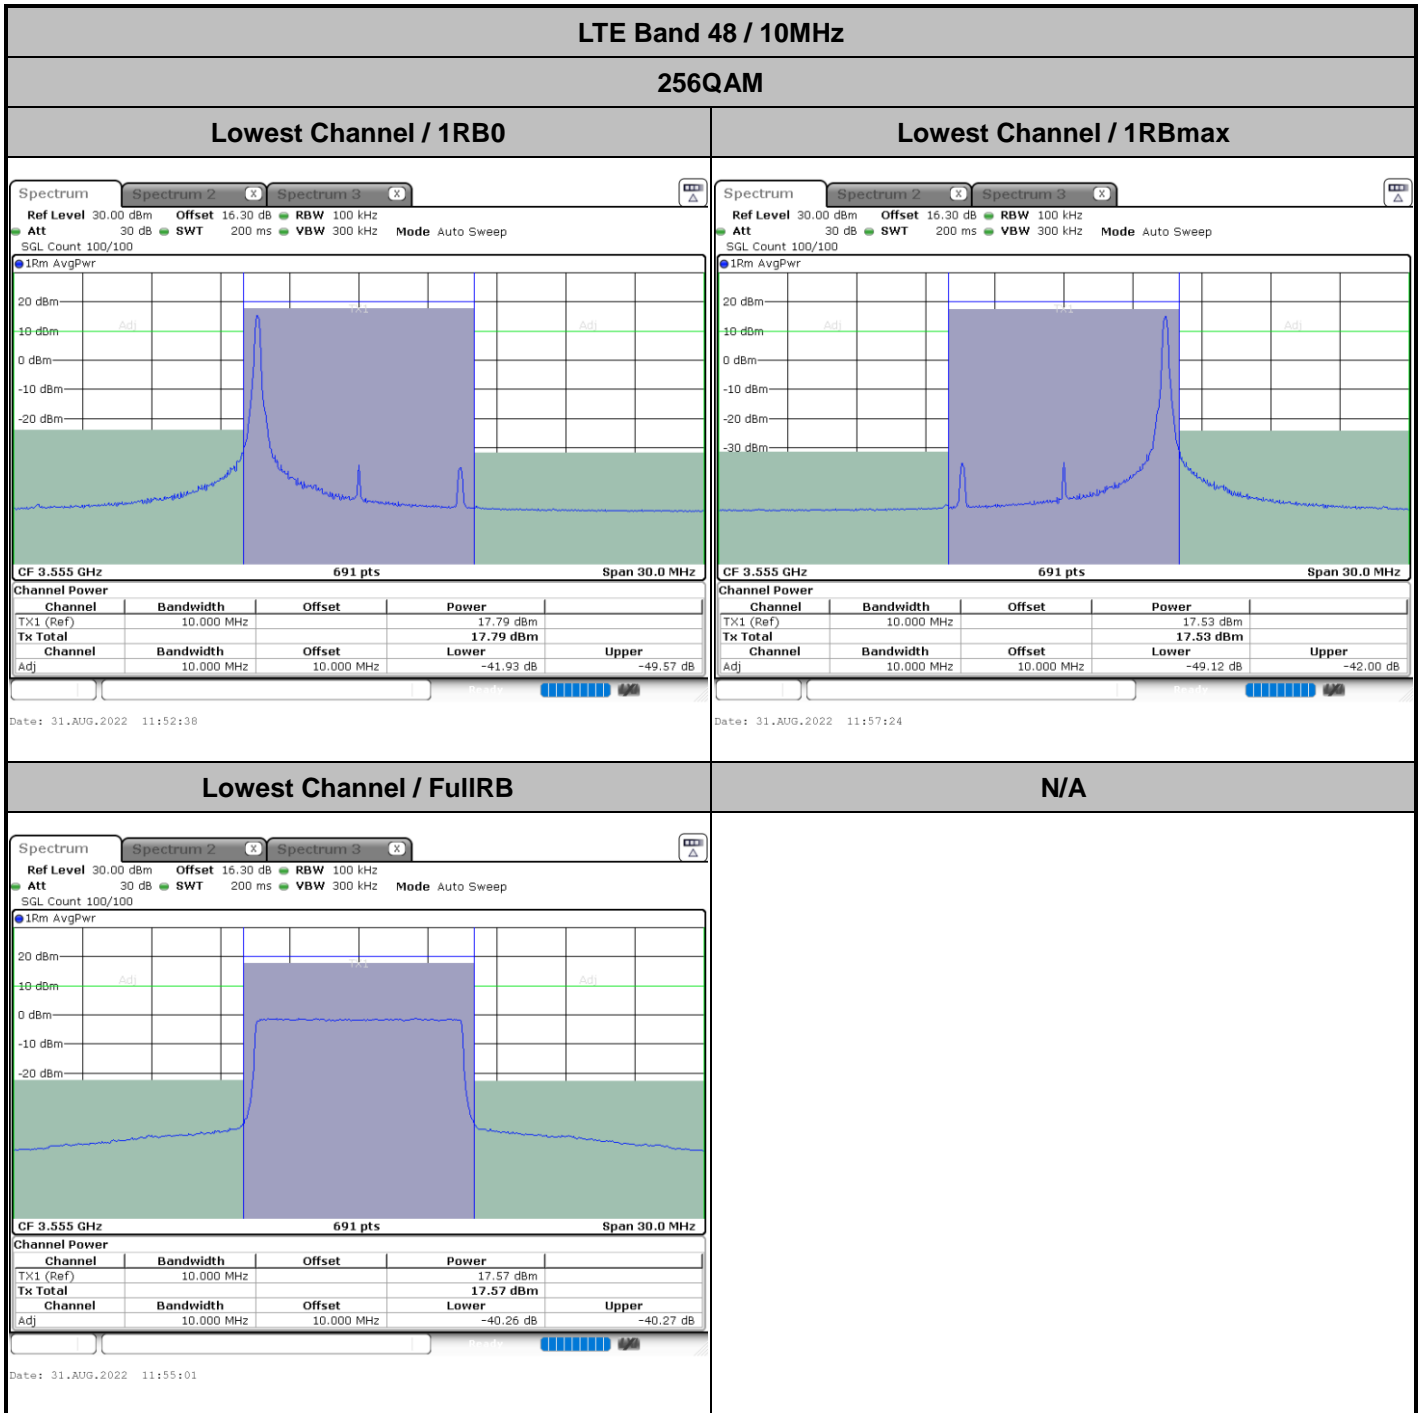

Lowest Channel / FullIRB

Date: 31.AUG.2022 11:47:14

N/A

LTE Band 48 / 5MHz

256QAM

Middle Channel / 1RB0

Date: 31.AUG.2022 11:45:37

Middle Channel / 1RBmax

Date: 31.AUG.2022 11:50:22

Middle Channel / FullRB

Date: 31.AUG.2022 11:48:00

N/A

LTE Band 48 / 10MHz

256QAM

MiddleChannel / 1RB0

Middle Channel / 1RBmax

Middle Channel / FullRB

N/A

LTE Band 48 / 10MHz

256QAM

Highest Channel / 1RB0

Date: 31.AUG.2022 11:54:11

Highest Channel / 1RBmax

Date: 31.AUG.2022 11:58:57

Highest Channel / FullIRB

Date: 31.AUG.2022 11:56:34

N/A

LTE Band 48 / 15MHz

256QAM

Lowest Channel / 1RB0

Date: 31.AUG.2022 12:00:26

Lowest Channel / 1RBmax