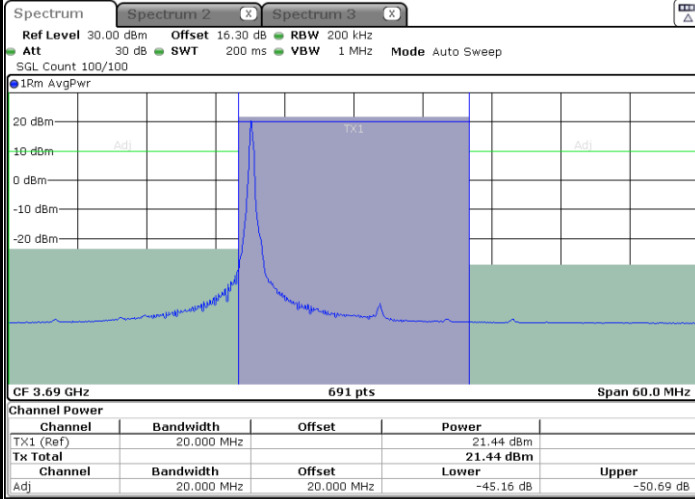

LTE Band 48 / 20MHz

16QAM

Highest Channel / 1RB0

Date: 31.AUG.2022 11:32:49

Highest Channel / 1RBmax

Date: 31.AUG.2022 11:39:39

Highest Channel / FullIRB

Date: 31.AUG.2022 11:25:58