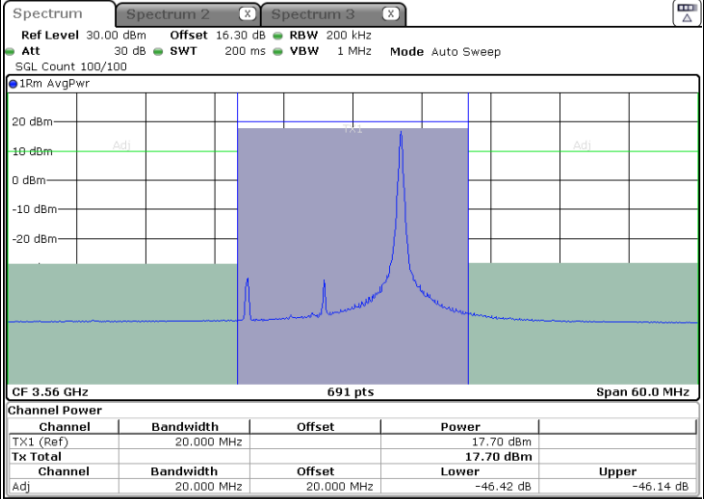

Highest Channel / FullIRB

Date: 31.AUG.2022 11:56:34

N/A

LTE Band 48 / 15MHz

256QAM

Lowest Channel / 1RB0

Date: 31.AUG.2022 12:00:26

Lowest Channel / 1RBmax

Date: 31.AUG.2022 12:05:06

Lowest Channel / FullIRB

Date: 31.AUG.2022 12:02:46

N/A

LTE Band 48 / 20MHz

256QAM

Lowest Channel / 1RB0

Date: 31.AUG.2022 12:10:25