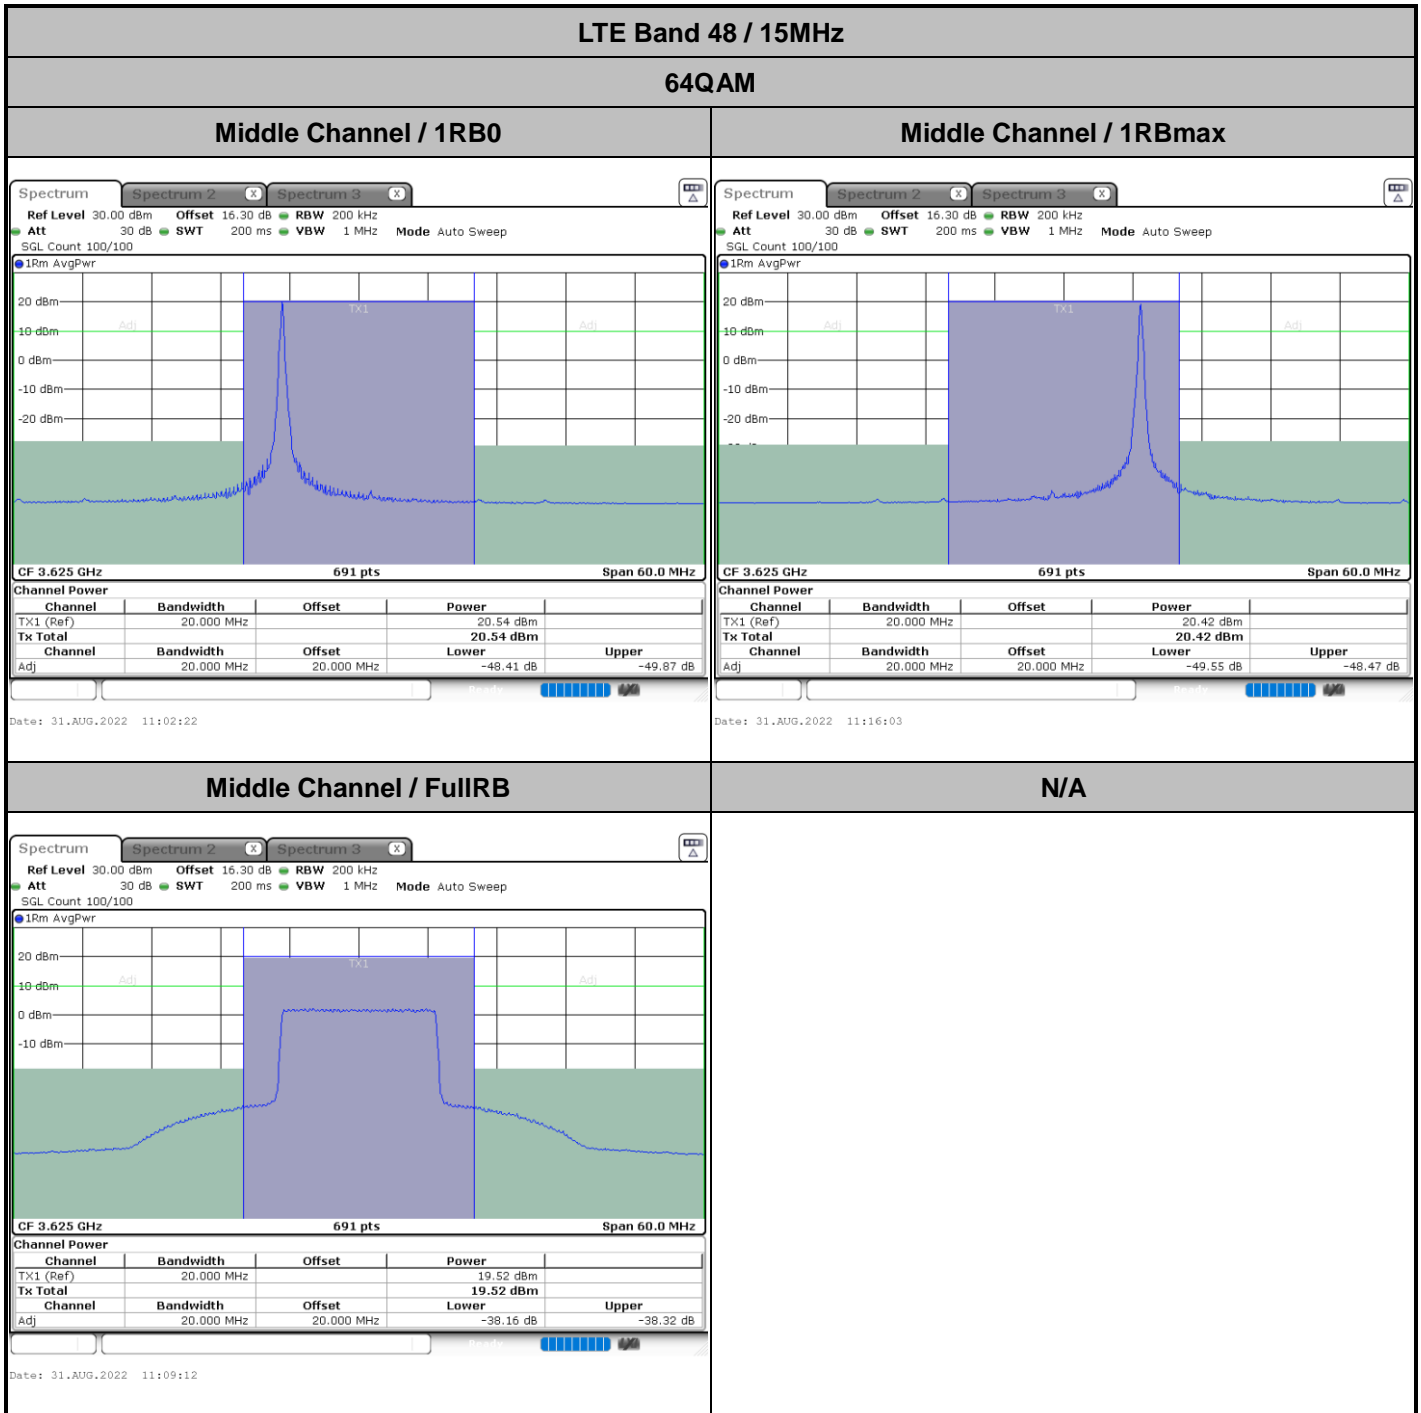

Lowest Channel / 1RBmax

Date: 31.AUG.2022 10:53:02

Lowest Channel / FullIRB

Date: 31.AUG.2022 10:46:02

N/A

LTE Band 48 / 15MHz

64QAM

Lowest Channel / 1RB0

Date: 31.AUG.2022 11:01:37

Lowest Channel / 1RBmax

Date: 31.AUG.2022 11:15:17

Lowest Channel / FullIRB

Date: 31.AUG.2022 11:08:27

N/A

LTE Band 48 / 15MHz

64QAM

Highest Channel / 1RB0

Date: 31.AUG.2022 11:06:09

Highest Channel / 1RBmax

Date: 31.AUG.2022 11:19:50

Highest Channel / FullIRB

Date: 31.AUG.2022 11:12:59

N/A

LTE Band 48 / 20MHz