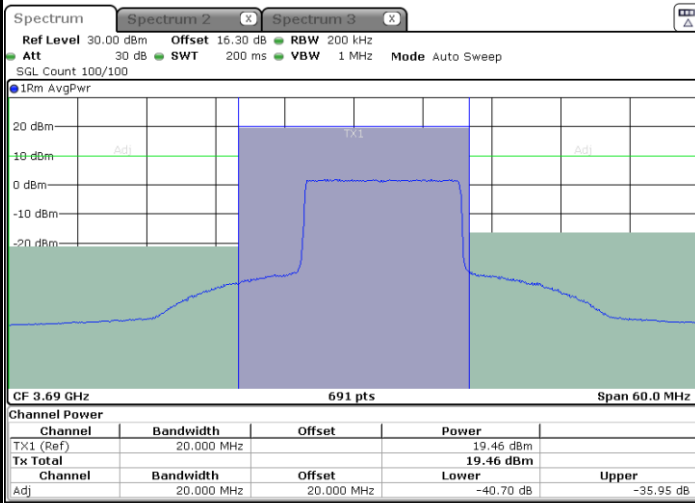

Highest Channel / 1RB0

Date: 31.AUG.2022 11:06:09

Highest Channel / 1RBmax

Date: 31.AUG.2022 11:19:50

Highest Channel / FullIRB

Date: 31.AUG.2022 11:12:59

N/A

LTE Band 48 / 20MHz