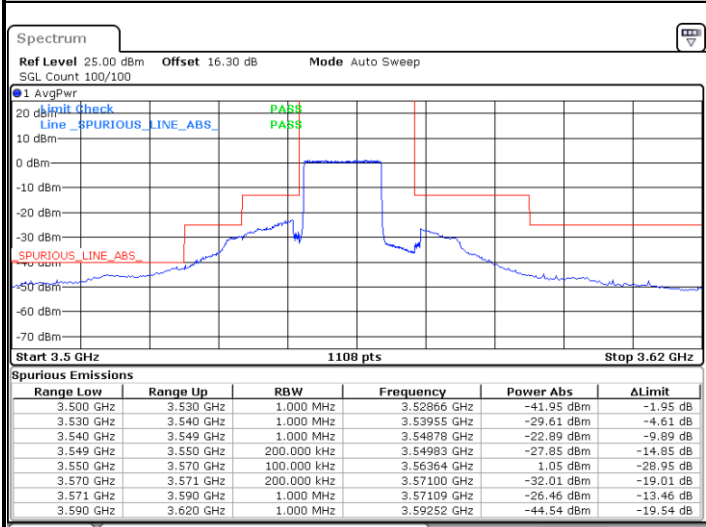

Lowest Channel / FullIRB

N/A

Date: 26.AUG.2022 11:16:40

LTE Band 48 / 10MHz

QPSK

MiddleChannel / 1RB0

Middle Channel / 1RBmax

Date: 26.AUG.2022 11:09:38

Date: 26.AUG.2022 11:25:26

Middle Channel / FullIRB

N/A

Date: 26.AUG.2022 11:17:32

LTE Band 48 / 10MHz

QPSK

Highest Channel / 1RB0

Highest Channel / 1RBmax

Date: 26.AUG.2022 11:14:01

Date: 26.AUG.2022 11:29:48

Highest Channel / FullIRB

N/A

Date: 26.AUG.2022 11:21:54

LTE Band 48 / 15MHz

QPSK

Lowest Channel / 1RB0

Date: 26.AUG.2022 11:30:41

Lowest Channel / 1RBmax

Date: 26.AUG.2022 11:46:27

Lowest Channel / FullIRB

Date: 26.AUG.2022 11:38:34

N/A

LTE Band 48 / 15MHz

QPSK