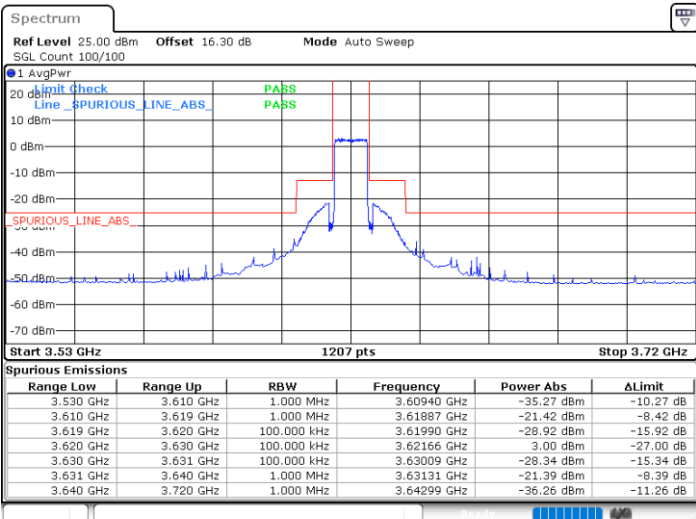

N/A

Date: 26.AUG.2022 09:59:41

LTE Band 48 / 10MHz

QPSK

Lowest Channel / 1RB0

Lowest Channel / 1RBmax

Date: 26.AUG.2022 11:08:45

Date: 26.AUG.2022 11:24:33

Lowest Channel / FullIRB

N/A

Date: 26.AUG.2022 11:16:40

LTE Band 48 / 10MHz

QPSK

MiddleChannel / 1RB0

Middle Channel / 1RBmax

Date: 26.AUG.2022 11:09:38

Date: 26.AUG.2022 11:25:26

Middle Channel / FullIRB

N/A

Date: 26.AUG.2022 11:17:32

LTE Band 48 / 10MHz

QPSK

Highest Channel / 1RB0

Highest Channel / 1RBmax

Date: 26.AUG.2022 11:14:01

Date: 26.AUG.2022 11:29:48

Highest Channel / FullIRB

N/A

Date: 26.AUG.2022 11:21:54

LTE Band 48 / 15MHz

QPSK

Lowest Channel / 1RB0