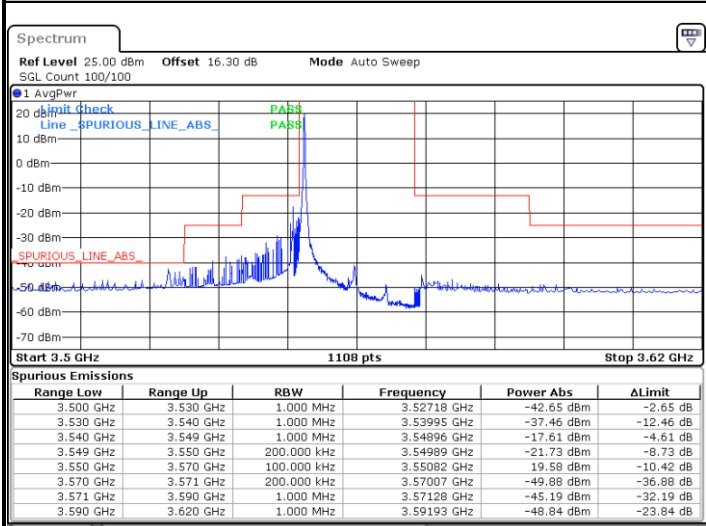

Date: 26.AUG.2022 11:25:26

Middle Channel / FullIRB

N/A

Date: 26.AUG.2022 11:17:32

LTE Band 48 / 10MHz

QPSK

Highest Channel / 1RB0

Highest Channel / 1RBmax

Date: 26.AUG.2022 11:14:01

Date: 26.AUG.2022 11:29:48

Highest Channel / FullIRB

N/A

Date: 26.AUG.2022 11:21:54

LTE Band 48 / 15MHz

QPSK

Lowest Channel / 1RB0

Date: 26.AUG.2022 11:30:41

Lowest Channel / 1RBmax

Date: 26.AUG.2022 11:46:27

Lowest Channel / FullIRB

Date: 26.AUG.2022 11:38:34

N/A

LTE Band 48 / 15MHz

QPSK