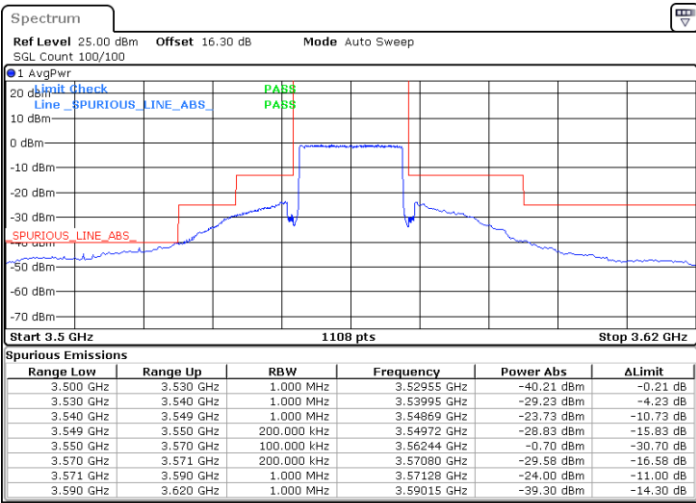

QPSK

Highest Channel / 1RB0

Highest Channel / 1RBmax

Date: 26.AUG.2022 11:35:56

Date: 26.AUG.2022 11:51:43

Highest Channel / FullIRB

N/A

Date: 26.AUG.2022 11:43:49

LTE Band 48 / 20MHz

QPSK

Lowest Channel / 1RB0

Lowest Channel / 1RBmax

Date: 26.AUG.2022 12:04:03

Date: 26.AUG.2022 12:11:57

Lowest Channel / FullIRB

N/A