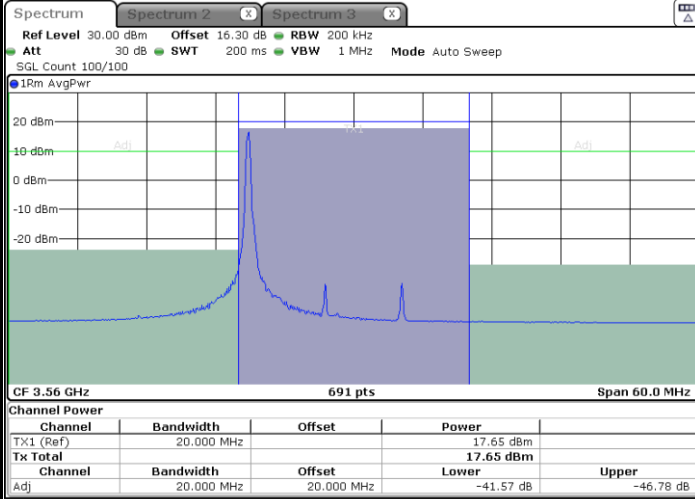

Highest Channel / FullIRB

Date: 31.AUG.2022 11:56:34

N/A

LTE Band 48 / 15MHz

256QAM

Lowest Channel / 1RB0

Date: 31.AUG.2022 12:00:26

Lowest Channel / 1RBmax

Date: 31.AUG.2022 12:05:06

Lowest Channel / FullIRB

Date: 31.AUG.2022 12:02:46

N/A

LTE Band 48 / 20MHz

256QAM

Lowest Channel / 1RB0

Date: 31.AUG.2022 12:10:25