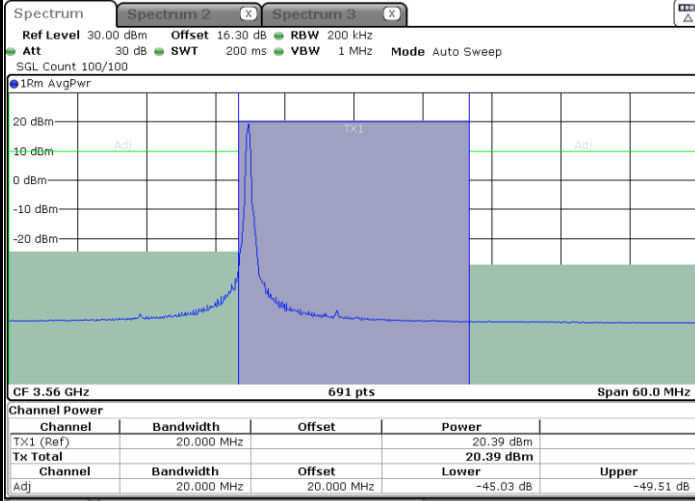

Lowest Channel / 1RBmax

Date: 31.AUG.2022 10:53:02

Lowest Channel / FullIRB

Date: 31.AUG.2022 10:46:02

N/A

LTE Band 48 / 15MHz

64QAM

Lowest Channel / 1RB0