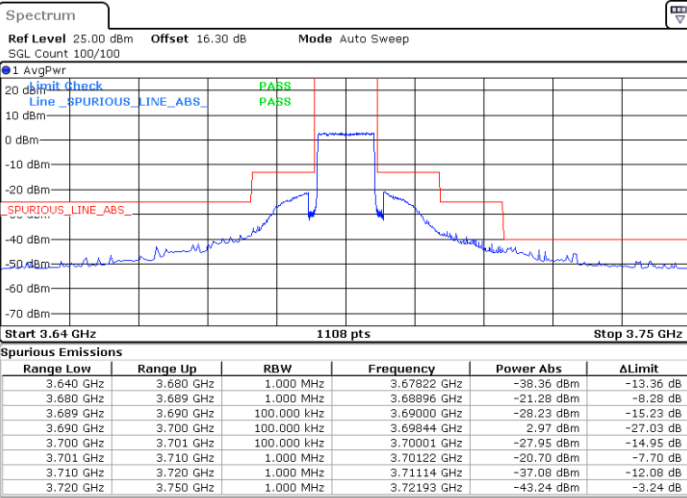

Lowest Channel / FullIRB

N/A

Date: 26.AUG.2022 11:16:40

LTE Band 48 / 10MHz

QPSK

MiddleChannel / 1RB0

Middle Channel / 1RBmax

Date: 26.AUG.2022 11:09:38

Date: 26.AUG.2022 11:25:26

Middle Channel / FullIRB

N/A

Date: 26.AUG.2022 11:17:32

LTE Band 48 / 10MHz

QPSK

Highest Channel / 1RB0

Highest Channel / 1RBmax

Date: 26.AUG.2022 11:14:01

Date: 26.AUG.2022 11:29:48

Highest Channel / FullIRB

N/A

Date: 26.AUG.2022 11:21:54

LTE Band 48 / 15MHz

QPSK

Lowest Channel / 1RB0