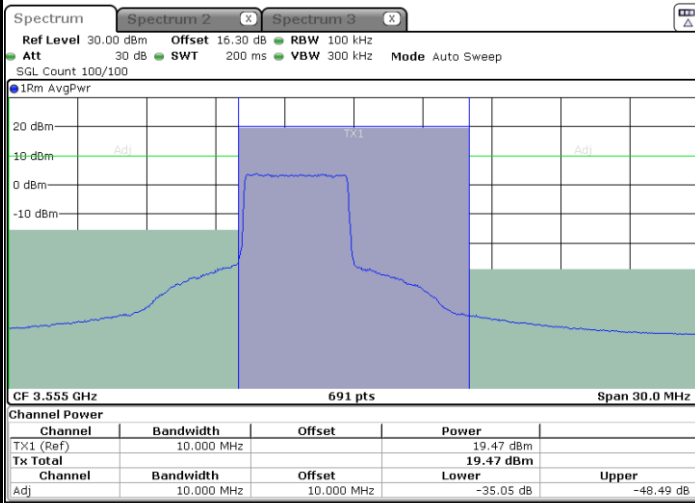

N/A

LTE Band 48 / 5MHz

64QAM

Lowest Channel / 1RB0

Date: 31.AUG.2022 10:19:32

Lowest Channel / 1RBmax

Date: 31.AUG.2022 10:33:32

Lowest Channel / FullIRB