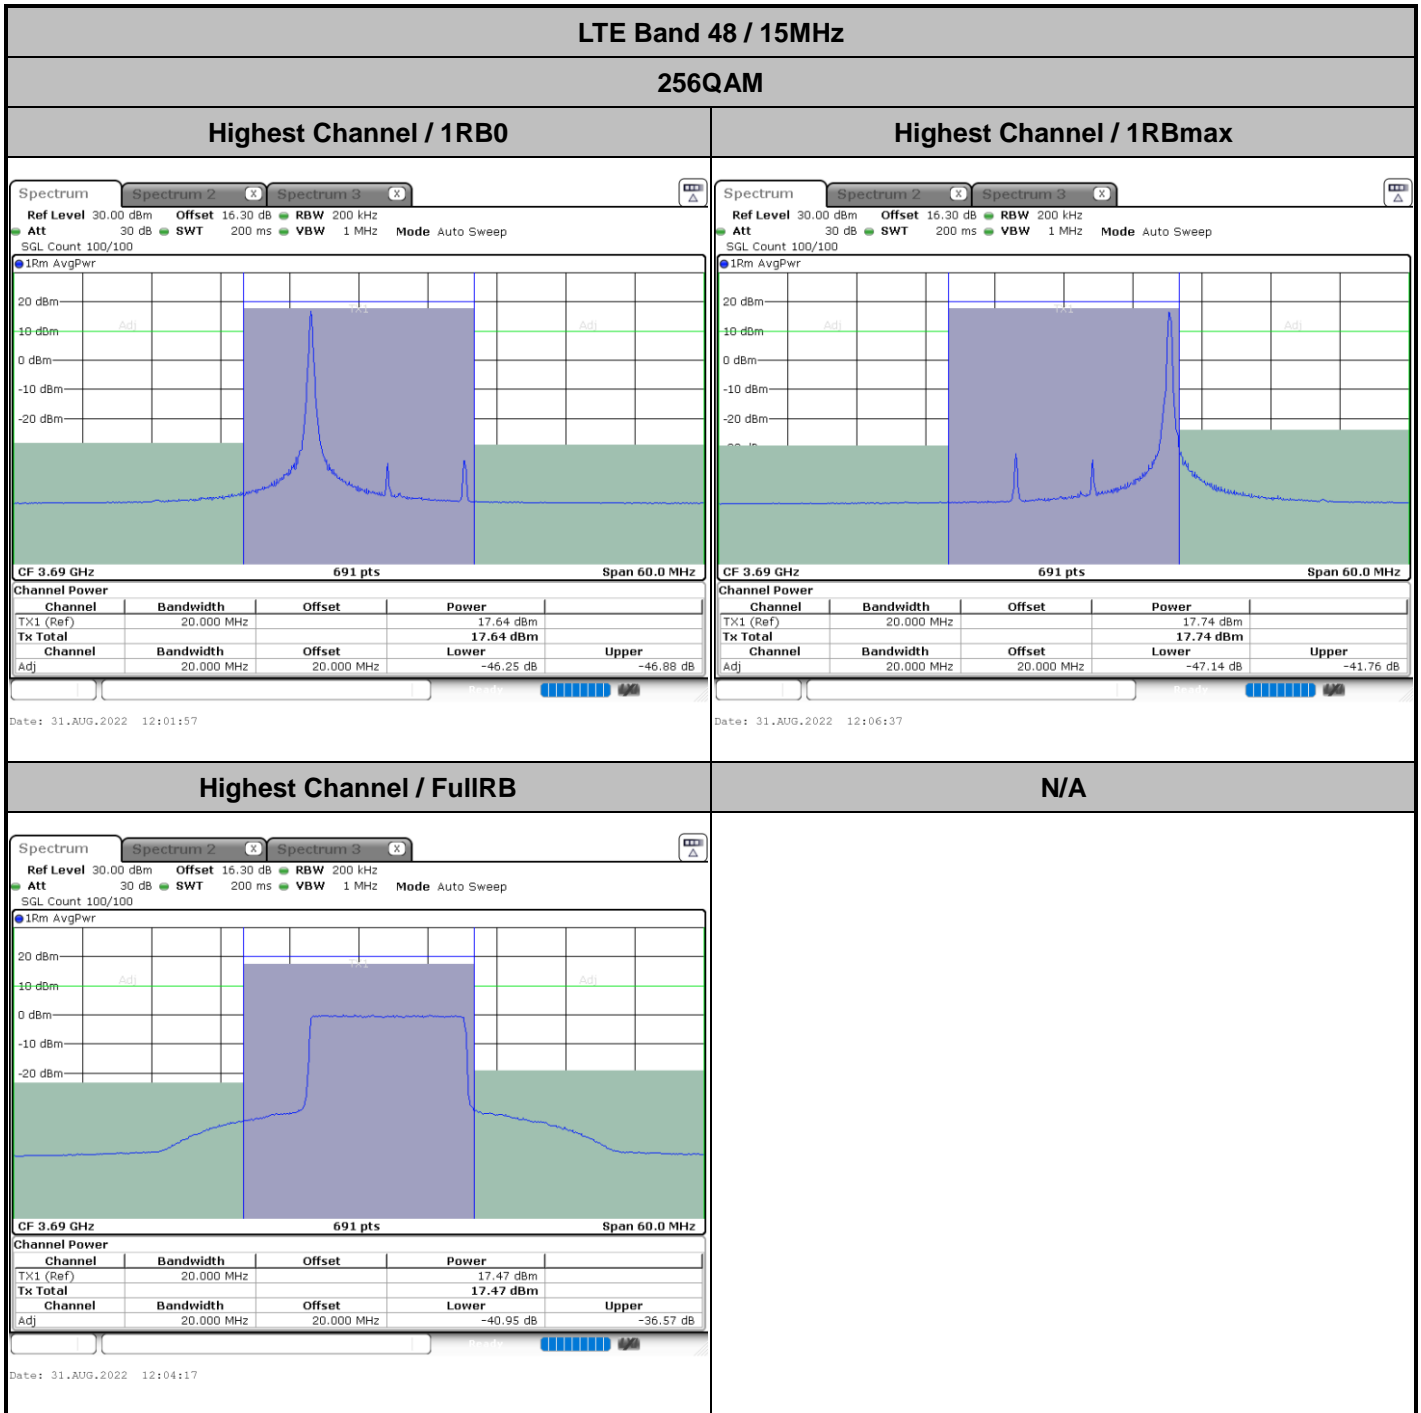

Highest Channel / FullIRB

Date: 31.AUG.2022 11:56:34

N/A

LTE Band 48 / 15MHz

256QAM

Lowest Channel / 1RB0

Date: 31.AUG.2022 12:00:26

Lowest Channel / 1RBmax

Date: 31.AUG.2022 12:05:06

Lowest Channel / FullIRB

Date: 31.AUG.2022 12:02:46

N/A

LTE Band 48 / 20MHz

256QAM

Lowest Channel / 1RB0

Date: 31.AUG.2022 12:10:25

Lowest Channel / 1RBmax

Date: 31.AUG.2022 12:12:45

Lowest Channel / FullIRB

Date: 31.AUG.2022 12:08:05

N/A

LTE Band 48 / 20MHz

256QAM

Highest Channel / 1RB0

Date: 31.AUG.2022 12:11:56

Highest Channel / 1RBmax

Date: 31.AUG.2022 12:14:16

Highest Channel / FullIRB

Date: 31.AUG.2022 12:09:36

N/A

Conducted Band Edge

LTE Band 48 / 5MHz