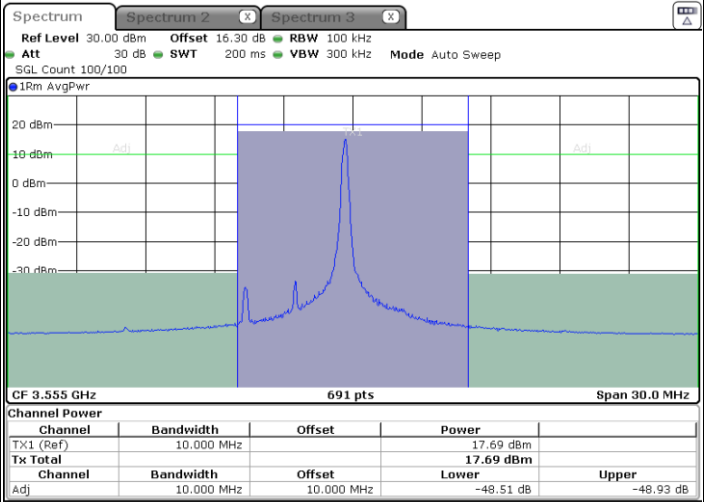

N/A

LTE Band 48 / 20MHz

64QAM

Highest Channel / 1RB0

Date: 31.AUG.2022 11:32:03

Highest Channel / 1RBmax

Date: 31.AUG.2022 11:38:53

Highest Channel / FullIRB

Date: 31.AUG.2022 11:25:12

N/A

LTE Band 48 / 5MHz

256QAM

Lowest Channel / 1RB0

Date: 31.AUG.2022 11:44:50

Lowest Channel / 1RBmax

Date: 31.AUG.2022 11:49:37

Lowest Channel / FullIRB

Date: 31.AUG.2022 11:47:14

N/A

LTE Band 48 / 5MHz

256QAM

Middle Channel / 1RB0

Date: 31.AUG.2022 11:45:37

Middle Channel / 1RBmax