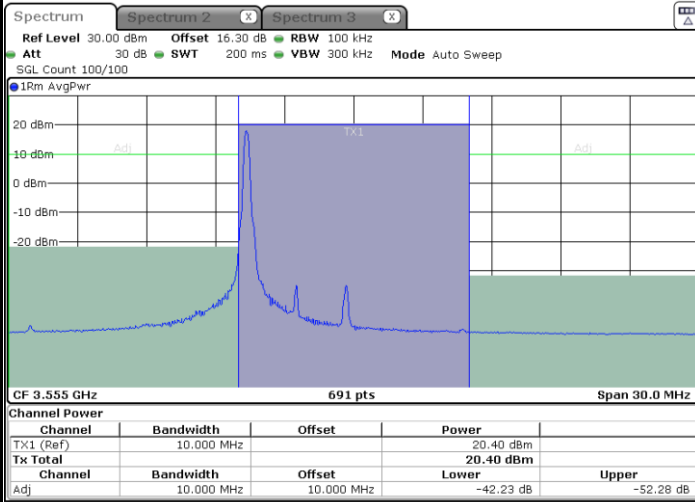

LTE Band 48 / 5MHz

64QAM

Lowest Channel / 1RB0

Date: 31.AUG.2022 10:19:32