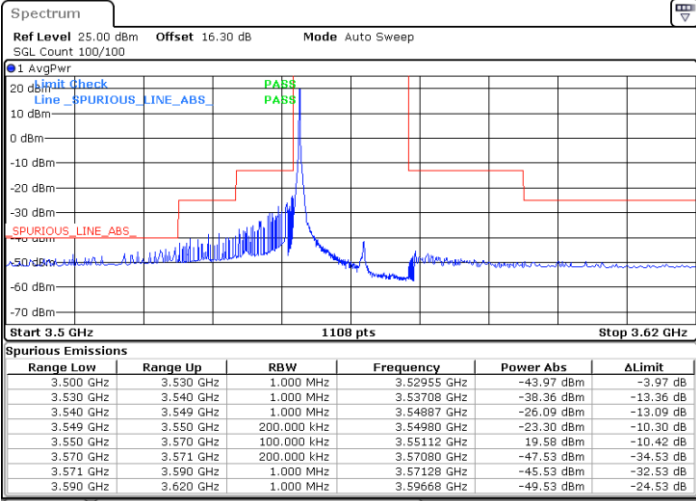

Middle Channel / 1RB0

Middle Channel / 1RBmax

Date: 26.AUG.2022 11:35:03

Date: 26.AUG.2022 11:50:50

Middle Channel / FullRB

N/A

Date: 26.AUG.2022 11:42:56

LTE Band 48 / 15MHz

QPSK

Highest Channel / 1RB0

Highest Channel / 1RBmax

Date: 26.AUG.2022 11:35:56

Date: 26.AUG.2022 11:51:43

Highest Channel / FullIRB

N/A

Date: 26.AUG.2022 11:43:49

LTE Band 48 / 20MHz

QPSK

Lowest Channel / 1RB0

Lowest Channel / 1RBmax

Date: 26.AUG.2022 12:04:03

Date: 26.AUG.2022 12:11:57

Lowest Channel / FullIRB

N/A