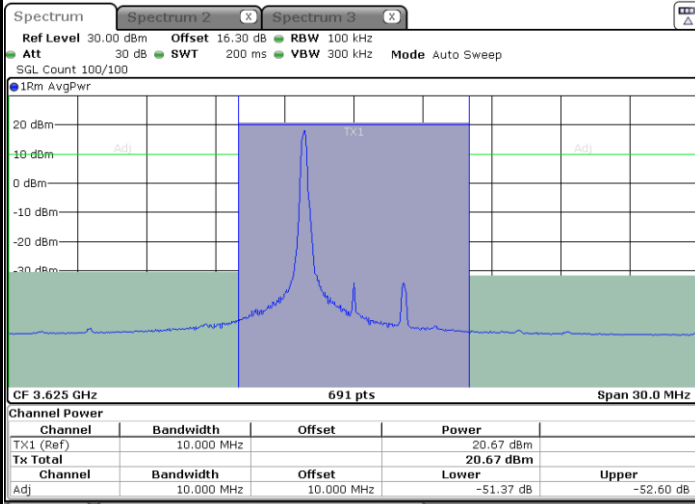

Date: 31.AUG.2022 10:26:32

N/A

LTE Band 48 / 5MHz

64QAM

Middle Channel / 1RB0

Date: 31.AUG.2022 10:20:18

Middle Channel / 1RBmax

Date: 31.AUG.2022 10:34:18

Middle Channel / FullRB

Date: 31.AUG.2022 10:27:18

N/A

LTE Band 48 / 5MHz

64QAM

Highest Channel / 1RB0

Date: 31.AUG.2022 10:24:12

Highest Channel / 1RBmax