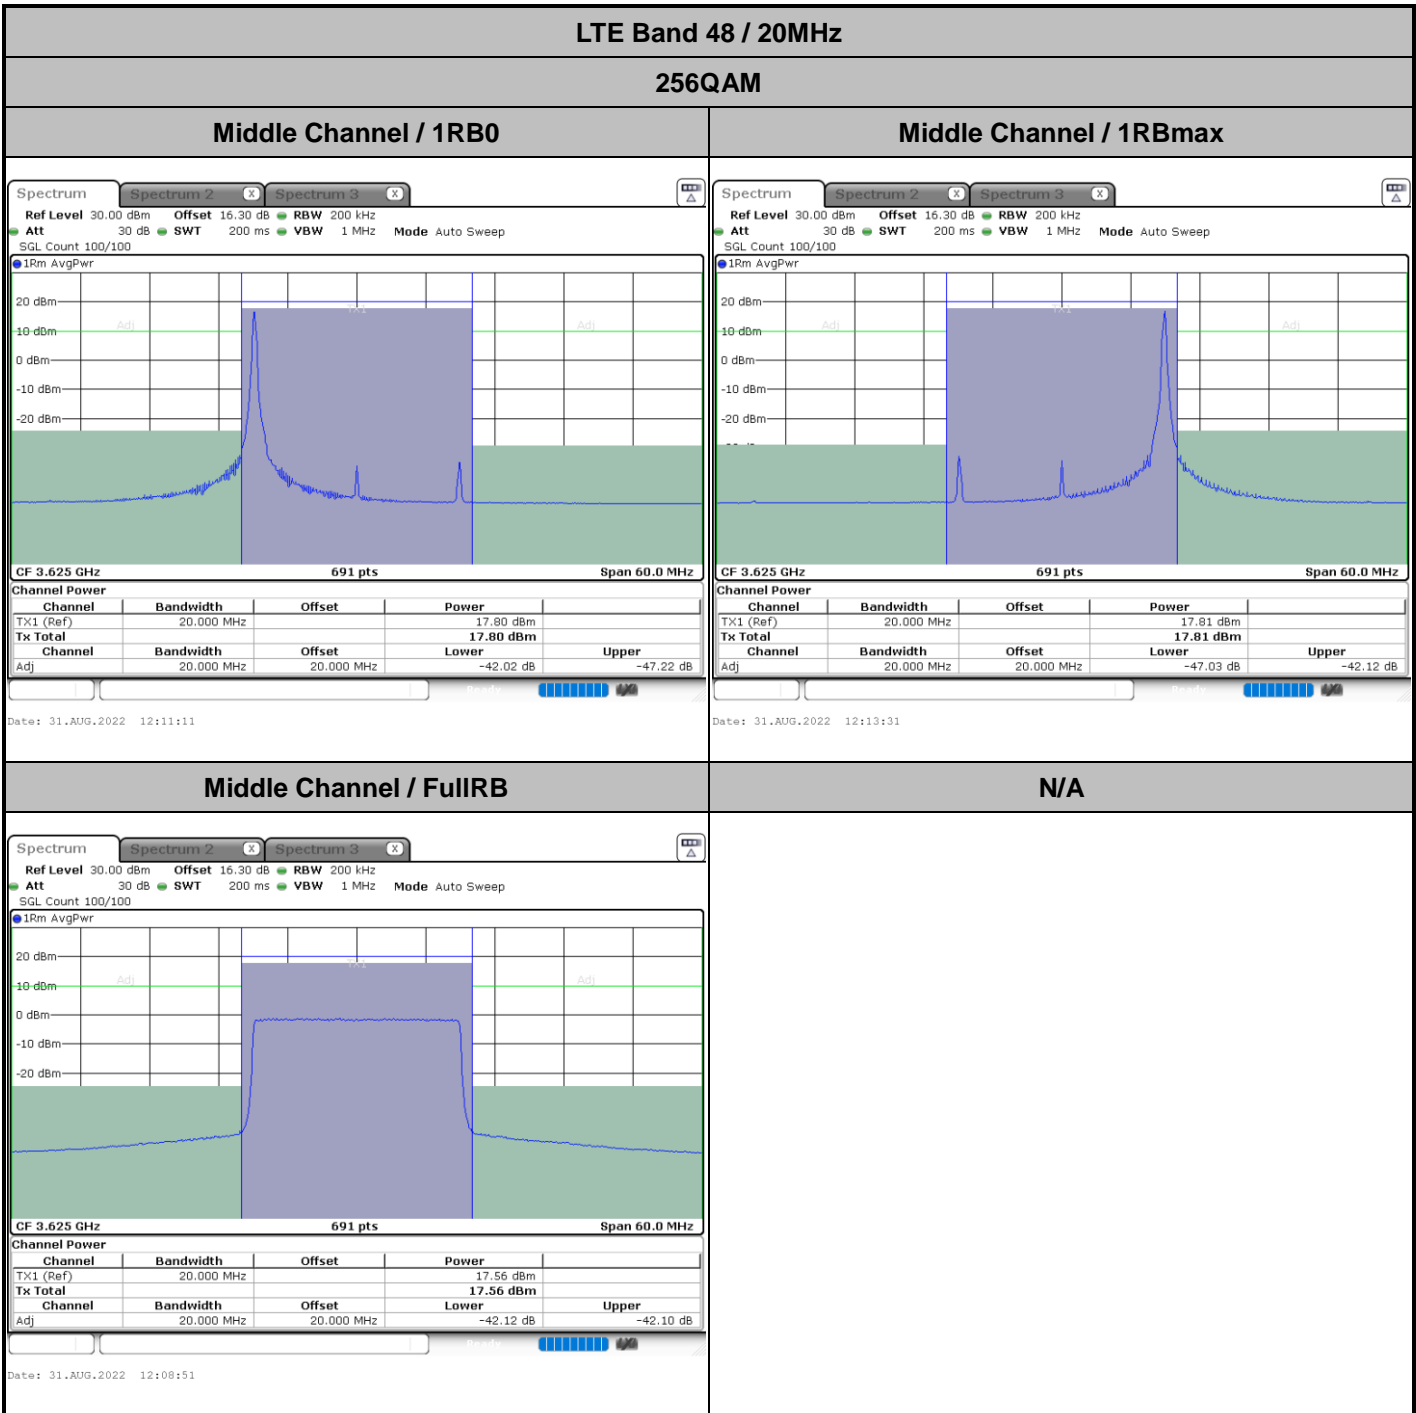

Date: 31.AUG.2022 12:05:06

Lowest Channel / FullIRB

Date: 31.AUG.2022 12:02:46

N/A

LTE Band 48 / 20MHz

256QAM

Lowest Channel / 1RB0

Date: 31.AUG.2022 12:10:25

Lowest Channel / 1RBmax

Date: 31.AUG.2022 12:12:45

Lowest Channel / FullIRB

Date: 31.AUG.2022 12:08:05

N/A

LTE Band 48 / 20MHz

256QAM

Highest Channel / 1RB0

Date: 31.AUG.2022 12:11:56

Highest Channel / 1RBmax

Date: 31.AUG.2022 12:14:16

Highest Channel / FullIRB

Date: 31.AUG.2022 12:09:36

N/A

Conducted Band Edge

LTE Band 48 / 5MHz