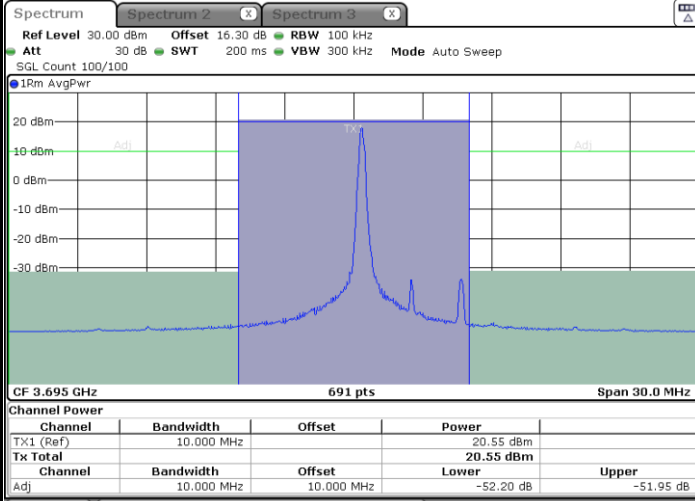

Middle Channel / FullRB

Date: 31.AUG.2022 10:27:18

N/A

LTE Band 48 / 5MHz

64QAM

Highest Channel / 1RB0

Date: 31.AUG.2022 10:24:12

Highest Channel / 1RBmax

Date: 31.AUG.2022 10:38:13

Highest Channel / FullIRB

Date: 31.AUG.2022 10:31:12

N/A

LTE Band 48 / 10MHz

64QAM

Lowest Channel / 1RB0

Date: 31.AUG.2022 10:39:01