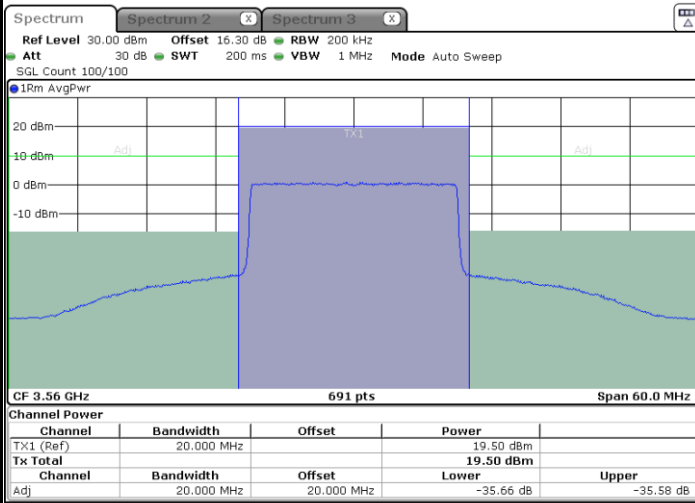

Highest Channel / 1RB0

Date: 31.AUG.2022 11:06:09

Highest Channel / 1RBmax

Date: 31.AUG.2022 11:19:50

Highest Channel / FullIRB

Date: 31.AUG.2022 11:12:59

N/A

LTE Band 48 / 20MHz

64QAM

Lowest Channel / 1RB0

Date: 31.AUG.2022 11:27:30

Lowest Channel / 1RBmax

Date: 31.AUG.2022 11:34:21

Lowest Channel / FullIRB

Date: 31.AUG.2022 11:20:38

N/A

LTE Band 48 / 20MHz

64QAM

Middle Channel / 1RB0

Date: 31.AUG.2022 11:31:18

Middle Channel / 1RBmax

Date: 31.AUG.2022 11:38:08

Middle Channel / FullRB

Date: 31.AUG.2022 11:24:27