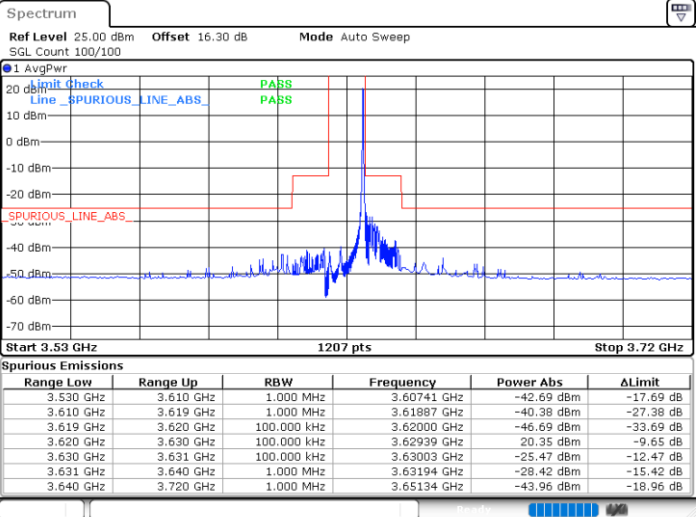

N/A

Date: 26.AUG.2022 09:59:41

LTE Band 48 / 10MHz

QPSK

Lowest Channel / 1RB0

Lowest Channel / 1RBmax

Date: 26.AUG.2022 11:08:45

Date: 26.AUG.2022 11:24:33

Lowest Channel / FullIRB

N/A

Date: 26.AUG.2022 11:16:40

LTE Band 48 / 10MHz

QPSK

MiddleChannel / 1RB0

Middle Channel / 1RBmax

Date: 26.AUG.2022 11:09:38

Date: 26.AUG.2022 11:25:26

Middle Channel / FullIRB

N/A

Date: 26.AUG.2022 11:17:32

LTE Band 48 / 10MHz

QPSK

Highest Channel / 1RB0

Highest Channel / 1RBmax

Date: 26.AUG.2022 11:14:01

Date: 26.AUG.2022 11:29:48

Highest Channel / FullIRB

N/A

Date: 26.AUG.2022 11:21:54

LTE Band 48 / 15MHz

QPSK

Lowest Channel / 1RB0