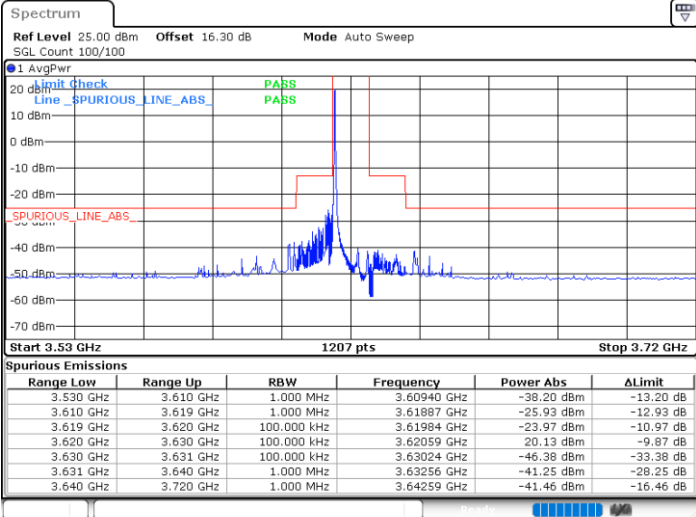

N/A

Date: 26.AUG.2022 09:59:41

LTE Band 48 / 10MHz

QPSK

Lowest Channel / 1RB0

Lowest Channel / 1RBmax

Date: 26.AUG.2022 11:08:45

Date: 26.AUG.2022 11:24:33

Lowest Channel / FullIRB

N/A

Date: 26.AUG.2022 11:16:40

LTE Band 48 / 10MHz

QPSK

MiddleChannel / 1RB0

Middle Channel / 1RBmax

Date: 26.AUG.2022 11:09:38

Date: 26.AUG.2022 11:25:26

Middle Channel / FullIRB

N/A

Date: 26.AUG.2022 11:17:32

LTE Band 48 / 10MHz

QPSK

Highest Channel / 1RB0

Highest Channel / 1RBmax

Date: 26.AUG.2022 11:14:01

Date: 26.AUG.2022 11:29:48

Highest Channel / FullIRB

N/A

Date: 26.AUG.2022 11:21:54

LTE Band 48 / 15MHz

QPSK

Lowest Channel / 1RB0