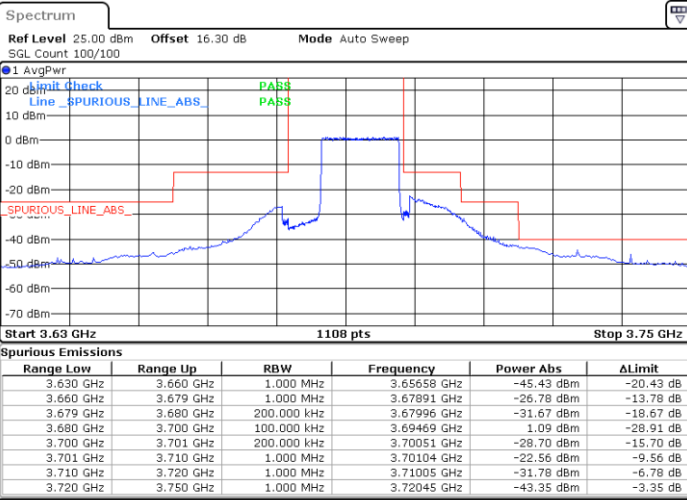

Middle Channel / 1RB0

Middle Channel / 1RBmax

Date: 26.AUG.2022 11:35:03

Date: 26.AUG.2022 11:50:50

Middle Channel / FullRB

N/A

Date: 26.AUG.2022 11:42:56

LTE Band 48 / 15MHz

QPSK

Highest Channel / 1RB0

Highest Channel / 1RBmax

Date: 26.AUG.2022 11:35:56

Date: 26.AUG.2022 11:51:43

Highest Channel / FullIRB

N/A

Date: 26.AUG.2022 11:43:49

LTE Band 48 / 20MHz

QPSK

Lowest Channel / 1RB0

Lowest Channel / 1RBmax

Date: 26.AUG.2022 12:04:03

Date: 26.AUG.2022 12:11:57

Lowest Channel / FullIRB

N/A