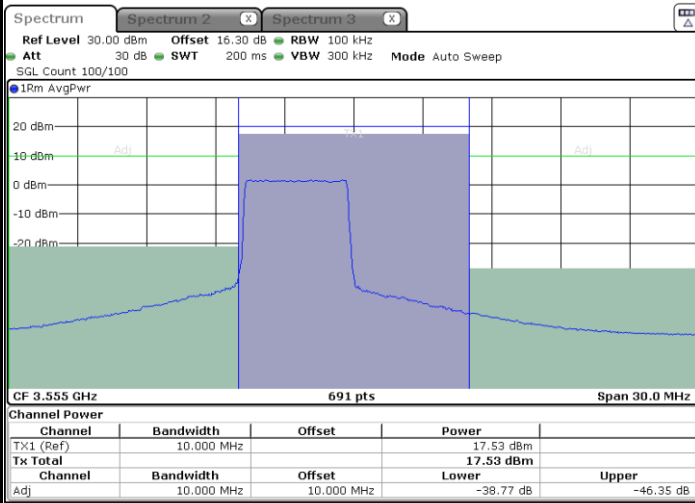

N/A

LTE Band 48 / 20MHz

64QAM

Highest Channel / 1RB0

Date: 31.AUG.2022 11:32:03

Highest Channel / 1RBmax

Date: 31.AUG.2022 11:38:53

Highest Channel / FullIRB

Date: 31.AUG.2022 11:25:12

N/A

LTE Band 48 / 5MHz

256QAM

Lowest Channel / 1RB0

Date: 31.AUG.2022 11:44:50

Lowest Channel / 1RBmax

Date: 31.AUG.2022 11:49:37

Lowest Channel / FullIRB

Date: 31.AUG.2022 11:47:14

N/A

LTE Band 48 / 5MHz

256QAM

Middle Channel / 1RB0

Date: 31.AUG.2022 11:45:37

Middle Channel / 1RBmax