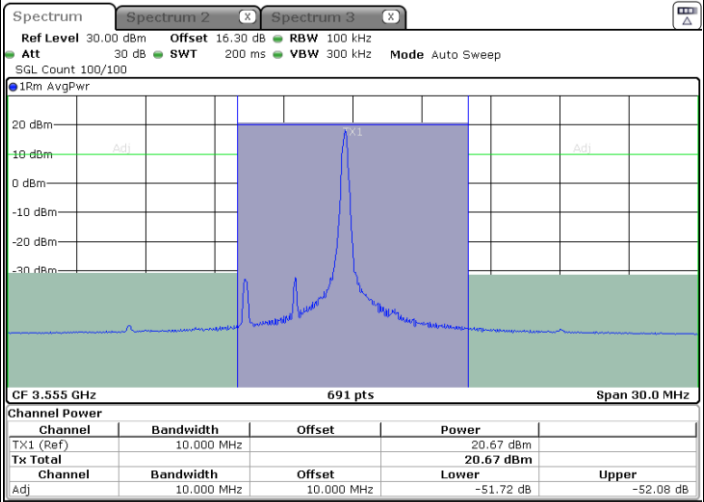

N/A

LTE Band 48 / 5MHz

64QAM

Lowest Channel / 1RB0

Date: 31.AUG.2022 10:19:32

Lowest Channel / 1RBmax

Date: 31.AUG.2022 10:33:32

Lowest Channel / FullIRB