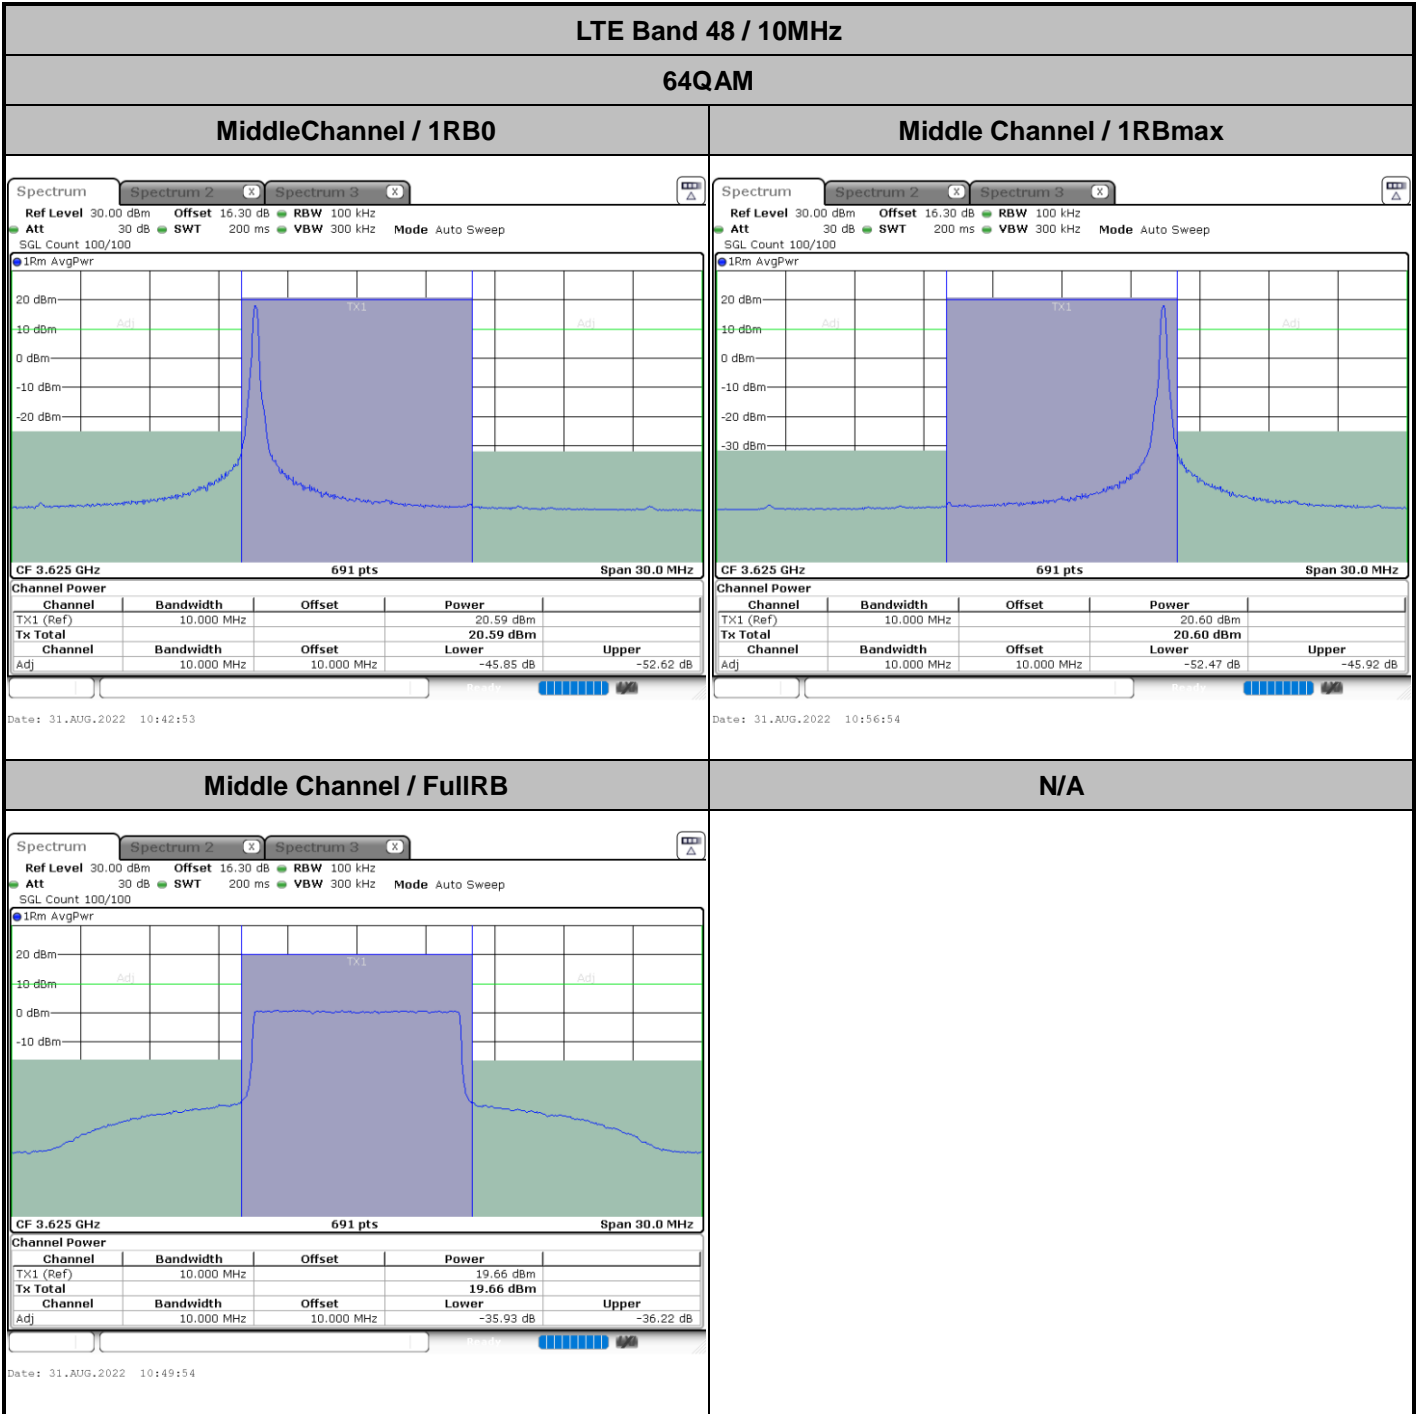

Date: 31.AUG.2022 10:38:13

Highest Channel / FullIRB

Date: 31.AUG.2022 10:31:12

N/A

LTE Band 48 / 10MHz

64QAM

Lowest Channel / 1RB0

Date: 31.AUG.2022 10:39:01

Lowest Channel / 1RBmax

Date: 31.AUG.2022 10:53:02

Lowest Channel / FullIRB

Date: 31.AUG.2022 10:46:02

N/A

LTE Band 48 / 15MHz

64QAM

Lowest Channel / 1RB0

Date: 31.AUG.2022 11:01:37

Lowest Channel / 1RBmax

Date: 31.AUG.2022 11:15:17

Lowest Channel / FullIRB

Date: 31.AUG.2022 11:08:27

N/A

LTE Band 48 / 15MHz

64QAM

Highest Channel / 1RB0

Date: 31.AUG.2022 11:06:09

Highest Channel / 1RBmax

Date: 31.AUG.2022 11:19:50

Highest Channel / FullIRB

Date: 31.AUG.2022 11:12:59

N/A

LTE Band 48 / 20MHz