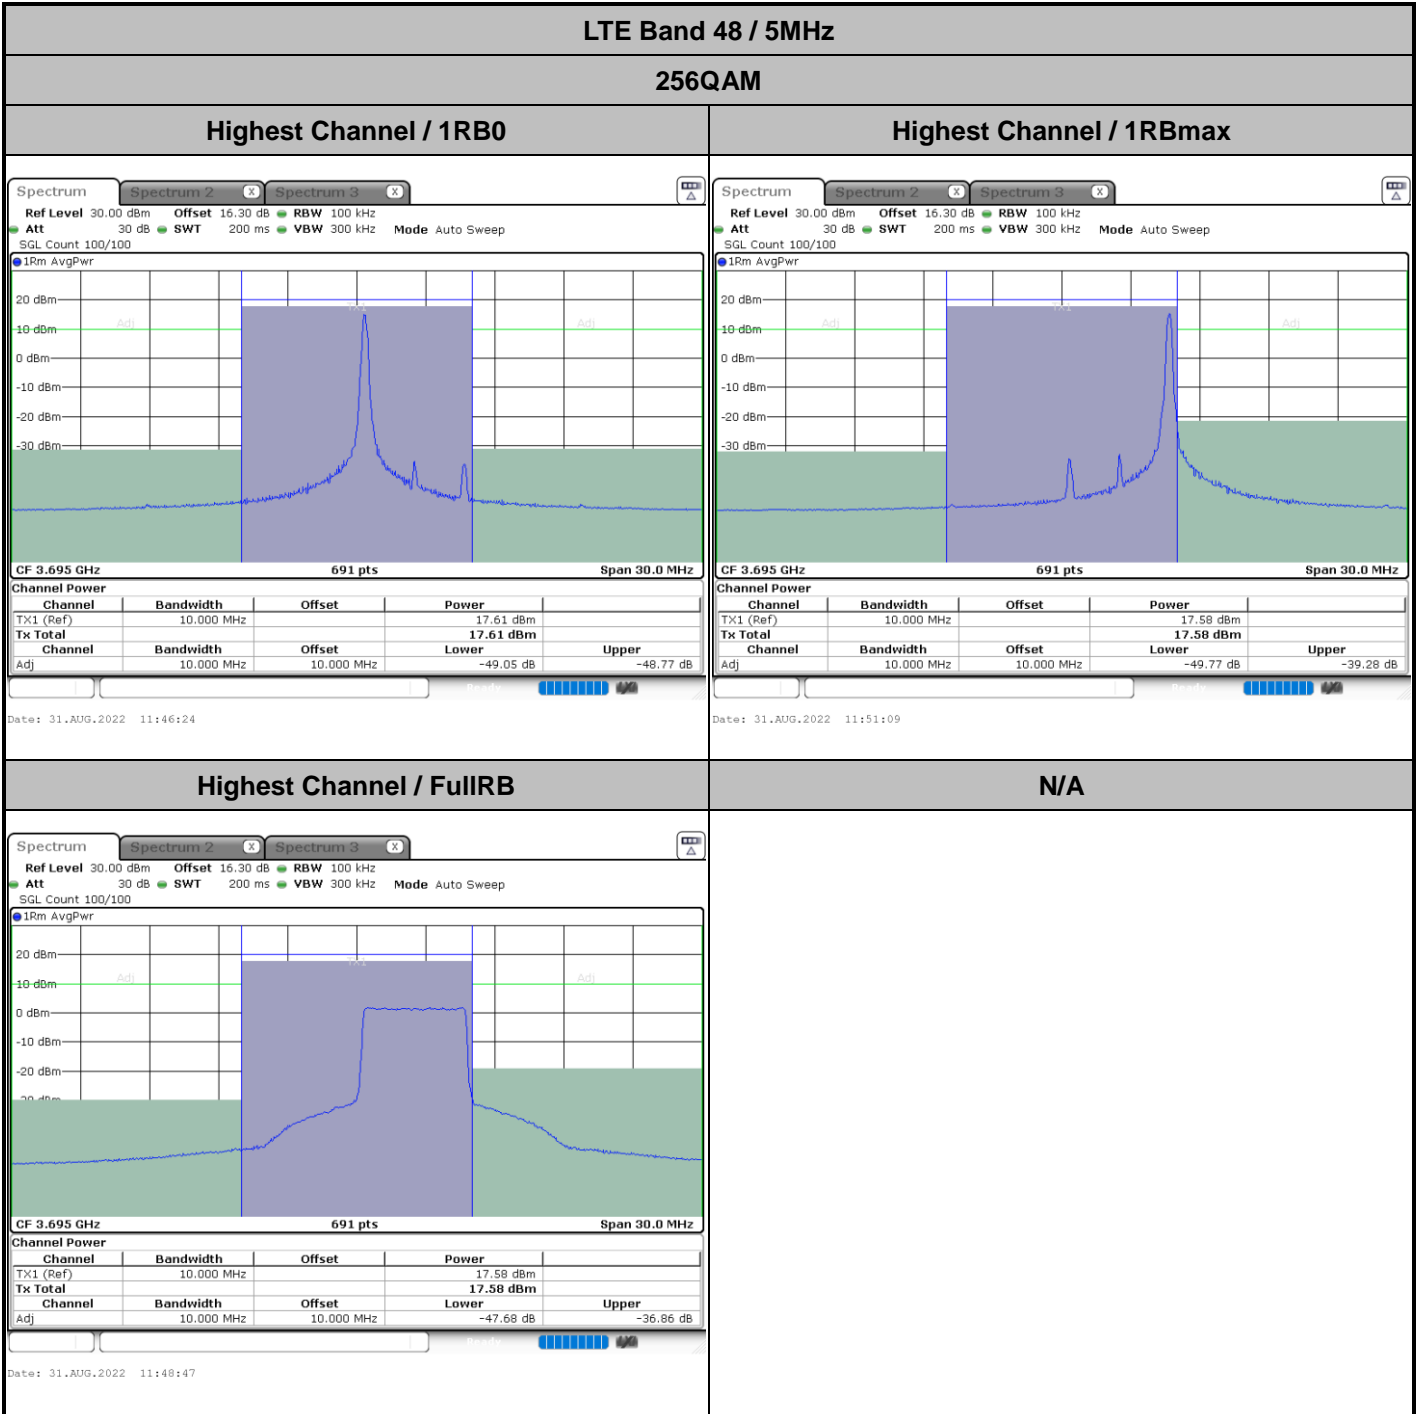

Lowest Channel / FullIRB

Date: 31.AUG.2022 11:47:14

N/A

LTE Band 48 / 5MHz

256QAM

Middle Channel / 1RB0

Date: 31.AUG.2022 11:45:37

Middle Channel / 1RBmax

Date: 31.AUG.2022 11:50:22

Middle Channel / FullRB

Date: 31.AUG.2022 11:48:00

N/A

LTE Band 48 / 10MHz

256QAM

MiddleChannel / 1RB0

Middle Channel / 1RBmax