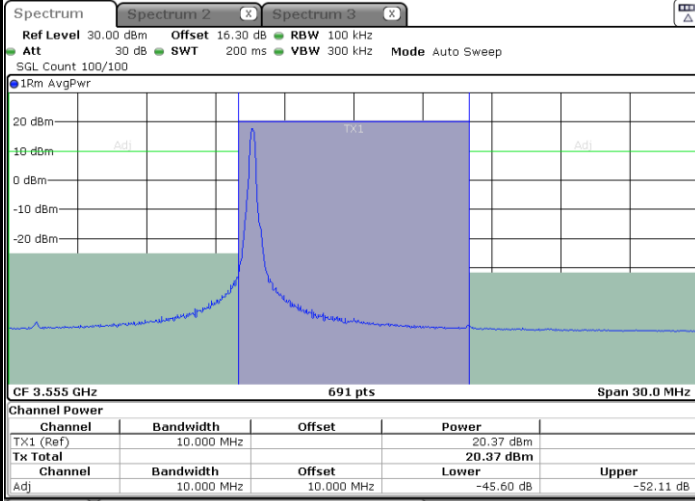

Date: 31.AUG.2022 10:38:13

Highest Channel / FullIRB

Date: 31.AUG.2022 10:31:12

N/A

LTE Band 48 / 10MHz

64QAM

Lowest Channel / 1RB0

Date: 31.AUG.2022 10:39:01

Lowest Channel / 1RBmax

Date: 31.AUG.2022 10:53:02

Lowest Channel / FullIRB

Date: 31.AUG.2022 10:46:02

N/A

LTE Band 48 / 15MHz

64QAM

Lowest Channel / 1RB0