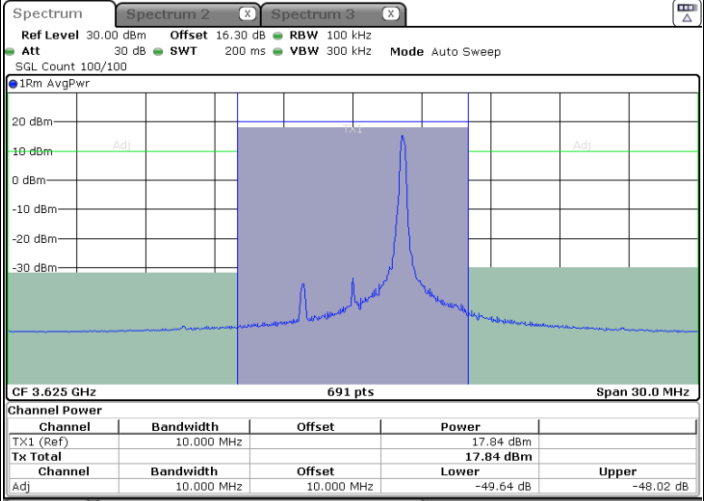

Lowest Channel / FullIRB

Date: 31.AUG.2022 11:47:14

N/A

LTE Band 48 / 5MHz

256QAM

Middle Channel / 1RB0

Date: 31.AUG.2022 11:45:37

Middle Channel / 1RBmax