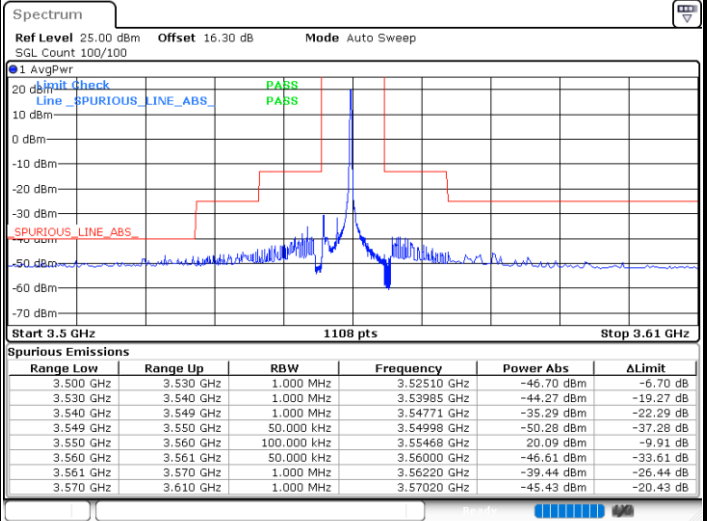

Lowest Channel / 1RBmax

Date: 31.AUG.2022 12:12:45

Lowest Channel / FullIRB

Date: 31.AUG.2022 12:08:05

N/A

LTE Band 48 / 20MHz

256QAM

Highest Channel / 1RB0

Date: 31.AUG.2022 12:11:56

Highest Channel / 1RBmax

Date: 31.AUG.2022 12:14:16

Highest Channel / FullIRB

Date: 31.AUG.2022 12:09:36

N/A

Conducted Band Edge

LTE Band 48 / 5MHz

QPSK

Lowest Channel / 1RB0

Lowest Channel / 1RBmax

Date: 26.AUG.2022 09:45:11

Date: 26.AUG.2022 10:02:36

Lowest Channel / FullIRB

N/A

Date: 26.AUG.2022 09:53:52

LTE Band 48 / 5MHz

QPSK

Middle Channel / 1RB0

Middle Channel / 1RBmax

Spurious Emissions

Range Low	Range Up	RBW	Frequency	Power Abs	ΔLimit
3.530 GHz	3.610 GHz	1.000 MHz	3.60980 GHz	-40.86 dBm	-15.86 dB
3.610 GHz	3.619 GHz	1.000 MHz	3.61789 GHz	-35.40 dBm	-22.40 dB
3.619 GHz	3.620 GHz	50.000 kHz	3.61995 GHz	-41.56 dBm	-28.56 dB
3.620 GHz	3.630 GHz	100.000 kHz	3.62283 GHz	20.51 dBm	-9.49 dB
3.630 GHz	3.631 GHz	50.000 kHz	3.63029 GHz	-48.46 dBm	-35.46 dB
3.631 GHz	3.640 GHz	1.000 MHz	3.63113 GHz	-39.96 dBm	-26.96 dB
3.640 GHz	3.720 GHz	1.000 MHz	3.64060 GHz	-43.58 dBm	-18.58 dB