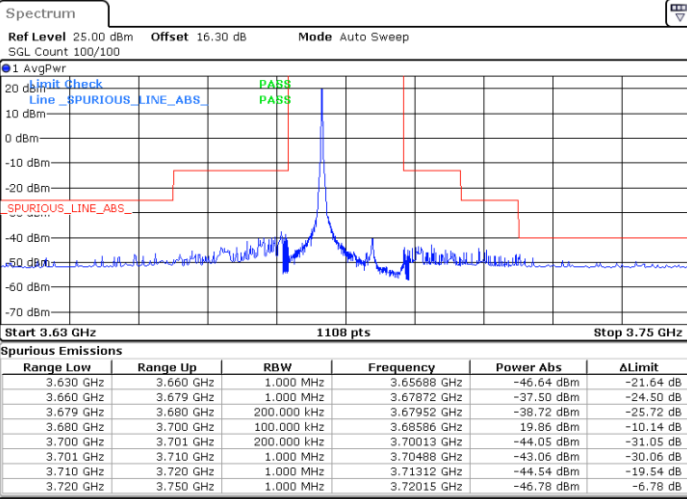

Date: 26.AUG.2022 11:30:41

Lowest Channel / 1RBmax

Date: 26.AUG.2022 11:46:27

Lowest Channel / FullIRB

Date: 26.AUG.2022 11:38:34

N/A

LTE Band 48 / 15MHz

QPSK

Middle Channel / 1RB0

Middle Channel / 1RBmax

Date: 26.AUG.2022 11:35:03

Date: 26.AUG.2022 11:50:50

Middle Channel / FullRB

N/A

Date: 26.AUG.2022 11:42:56

LTE Band 48 / 15MHz

QPSK

Highest Channel / 1RB0

Highest Channel / 1RBmax

Date: 26.AUG.2022 11:35:56

Date: 26.AUG.2022 11:51:43

Highest Channel / FullIRB

N/A

Date: 26.AUG.2022 11:43:49