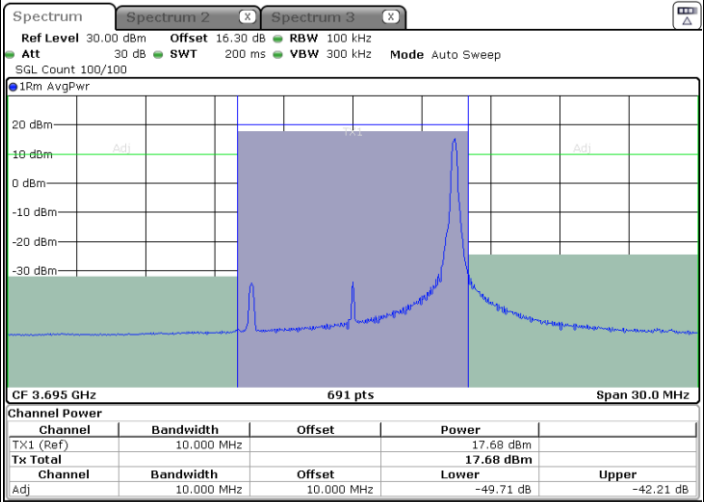

Middle Channel / FullRB

N/A

LTE Band 48 / 10MHz

256QAM

Highest Channel / 1RB0

Date: 31.AUG.2022 11:54:11

Highest Channel / 1RBmax

Date: 31.AUG.2022 11:58:57

Highest Channel / FullIRB

Date: 31.AUG.2022 11:56:34

N/A

LTE Band 48 / 15MHz

256QAM

Lowest Channel / 1RB0

Date: 31.AUG.2022 12:00:26

Lowest Channel / 1RBmax