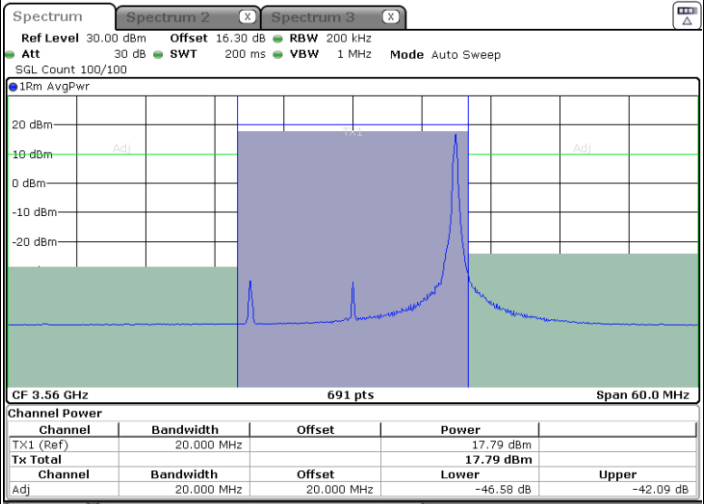

Highest Channel / FullIRB

Date: 31.AUG.2022 11:56:34

N/A

LTE Band 48 / 15MHz

256QAM

Lowest Channel / 1RB0

Date: 31.AUG.2022 12:00:26

Lowest Channel / 1RBmax

Date: 31.AUG.2022 12:05:06

Lowest Channel / FullIRB

Date: 31.AUG.2022 12:02:46

N/A

LTE Band 48 / 20MHz

256QAM

Lowest Channel / 1RB0

Date: 31.AUG.2022 12:10:25

Lowest Channel / 1RBmax

Date: 31.AUG.2022 12:12:45

Lowest Channel / FullIRB

Date: 31.AUG.2022 12:08:05

N/A

LTE Band 48 / 20MHz

256QAM

Highest Channel / 1RB0

Date: 31.AUG.2022 12:11:56

Highest Channel / 1RBmax

Date: 31.AUG.2022 12:14:16

Highest Channel / FullIRB

Date: 31.AUG.2022 12:09:36

N/A

Conducted Band Edge

LTE Band 48 / 5MHz