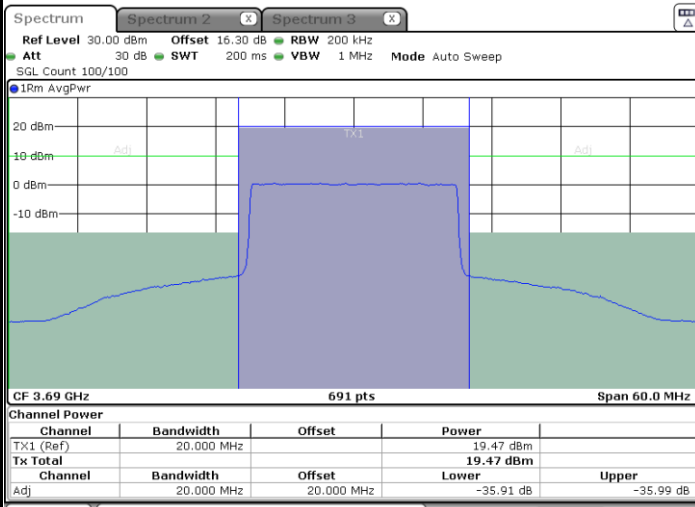

N/A

LTE Band 48 / 20MHz

64QAM

Highest Channel / 1RB0

Date: 31.AUG.2022 11:32:03

Highest Channel / 1RBmax

Date: 31.AUG.2022 11:38:53

Highest Channel / FullIRB