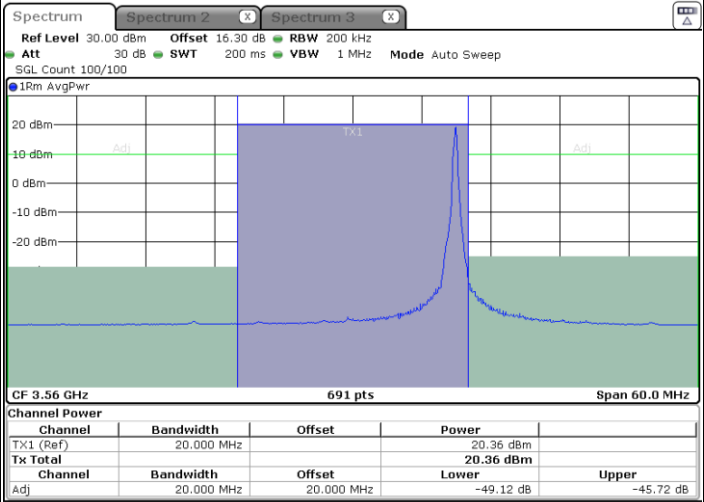

Lowest Channel / 1RBmax

Date: 31.AUG.2022 11:34:21