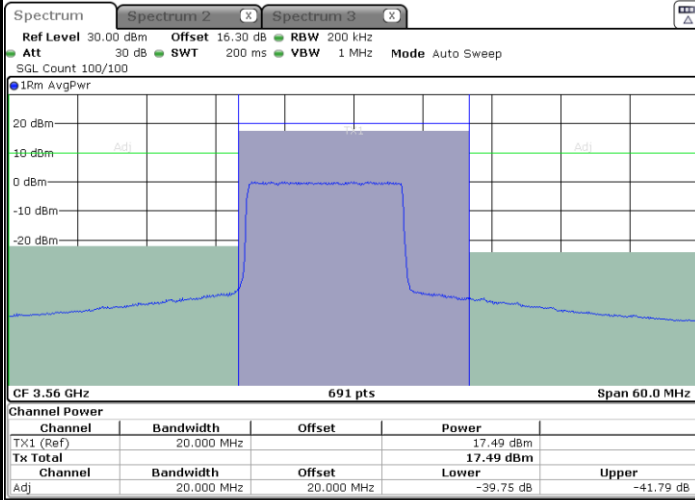

Middle Channel / FullRB

N/A

LTE Band 48 / 10MHz

256QAM

Highest Channel / 1RB0

Date: 31.AUG.2022 11:54:11

Highest Channel / 1RBmax

Date: 31.AUG.2022 11:58:57

Highest Channel / FullIRB

Date: 31.AUG.2022 11:56:34

N/A

LTE Band 48 / 15MHz

256QAM

Lowest Channel / 1RB0

Date: 31.AUG.2022 12:00:26

Lowest Channel / 1RBmax

Date: 31.AUG.2022 12:05:06

Lowest Channel / FullIRB

Date: 31.AUG.2022 12:02:46

N/A

LTE Band 48 / 20MHz

256QAM

Lowest Channel / 1RB0

Date: 31.AUG.2022 12:10:25

Lowest Channel / 1RBmax

Date: 31.AUG.2022 12:12:45

Lowest Channel / FullIRB

Date: 31.AUG.2022 12:08:05

N/A

LTE Band 48 / 20MHz

256QAM

Highest Channel / 1RB0