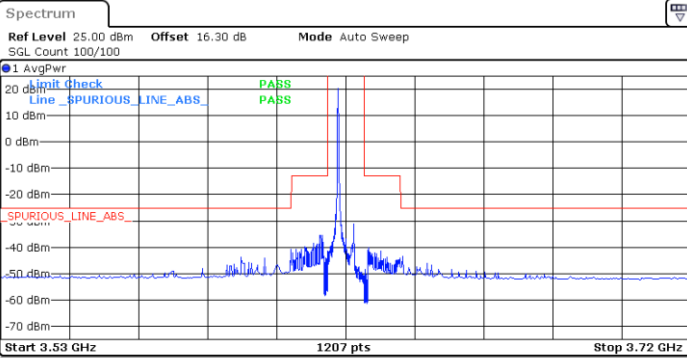

Lowest Channel / 1RBmax

Date: 31.AUG.2022 12:12:45

Lowest Channel / FullIRB

Date: 31.AUG.2022 12:08:05

N/A

LTE Band 48 / 20MHz

256QAM

Highest Channel / 1RB0

Date: 31.AUG.2022 12:11:56

Highest Channel / 1RBmax

Date: 31.AUG.2022 12:14:16

Highest Channel / FullIRB

Date: 31.AUG.2022 12:09:36

N/A

Conducted Band Edge

LTE Band 48 / 5MHz

QPSK

Lowest Channel / 1RB0

Lowest Channel / 1RBmax

Date: 26.AUG.2022 09:45:11

Date: 26.AUG.2022 10:02:36

Lowest Channel / FullIRB

N/A

Date: 26.AUG.2022 09:53:52

LTE Band 48 / 5MHz

QPSK

Middle Channel / 1RB0

Middle Channel / 1RBmax

Spurious Emissions

Range Low	Range Up	RBW	Frequency	Power Abs	ΔLimit
3.530 GHz	3.610 GHz	1.000 MHz	3.60980 GHz	-40.86 dBm	-15.86 dB
3.610 GHz	3.619 GHz	1.000 MHz	3.61789 GHz	-35.40 dBm	-22.40 dB
3.619 GHz	3.620 GHz	50.000 kHz	3.61995 GHz	-41.56 dBm	-28.56 dB
3.620 GHz	3.630 GHz	100.000 kHz	3.62283 GHz	20.51 dBm	-9.49 dB
3.630 GHz	3.631 GHz	50.000 kHz	3.63029 GHz	-48.46 dBm	-35.46 dB
3.631 GHz	3.640 GHz	1.000 MHz	3.63113 GHz	-39.96 dBm	-26.96 dB
3.640 GHz	3.720 GHz	1.000 MHz	3.64060 GHz	-43.58 dBm	-18.58 dB