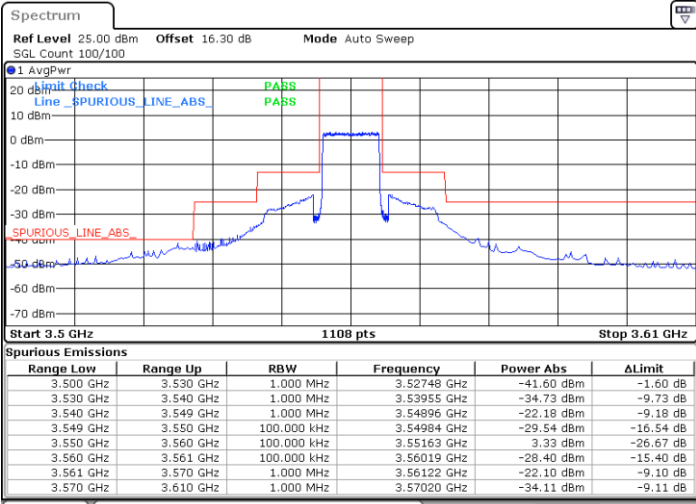

Date: 26.AUG.2022 09:58:43

LTE Band 48 / 5MHz

QPSK

Highest Channel / 1RB0

Highest Channel / 1RBmax

Date: 26.AUG.2022 09:50:58

Date: 26.AUG.2022 10:08:23

Highest Channel / FullIRB

N/A

Date: 26.AUG.2022 09:59:41

LTE Band 48 / 10MHz

QPSK

Lowest Channel / 1RB0

Lowest Channel / 1RBmax

Date: 26.AUG.2022 11:08:45

Date: 26.AUG.2022 11:24:33

Lowest Channel / FullIRB

N/A

Date: 26.AUG.2022 11:16:40

LTE Band 48 / 10MHz

QPSK

MiddleChannel / 1RB0

Middle Channel / 1RBmax

Date: 26.AUG.2022 11:09:38