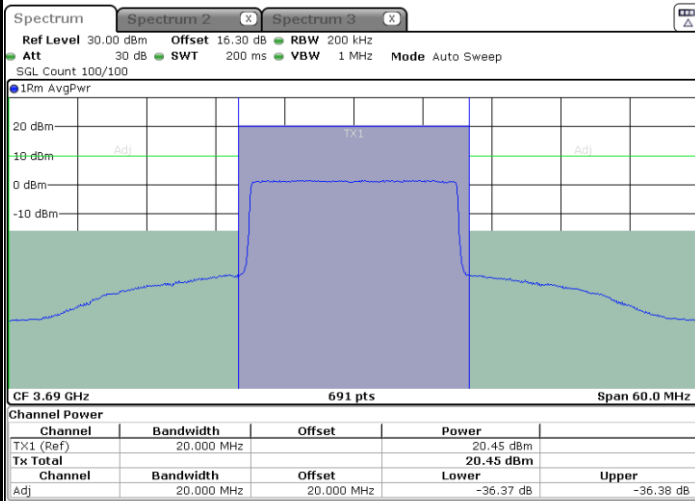

LTE Band 48 / 20MHz

16QAM

Highest Channel / 1RB0

Date: 31.AUG.2022 11:32:49

Highest Channel / 1RBmax

Date: 31.AUG.2022 11:39:39

Highest Channel / FullIRB

Date: 31.AUG.2022 11:25:58