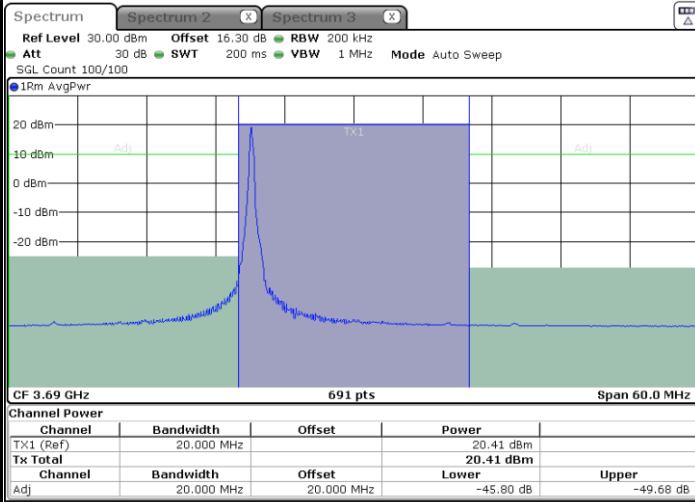

LTE Band 48 / 20MHz

64QAM

Middle Channel / 1RB0

Date: 31.AUG.2022 11:31:18

Middle Channel / 1RBmax

Date: 31.AUG.2022 11:38:08

Middle Channel / FullRB

Date: 31.AUG.2022 11:24:27

N/A

LTE Band 48 / 20MHz

64QAM

Highest Channel / 1RB0

Date: 31.AUG.2022 11:32:03

Highest Channel / 1RBmax

Date: 31.AUG.2022 11:38:53

Highest Channel / FullIRB