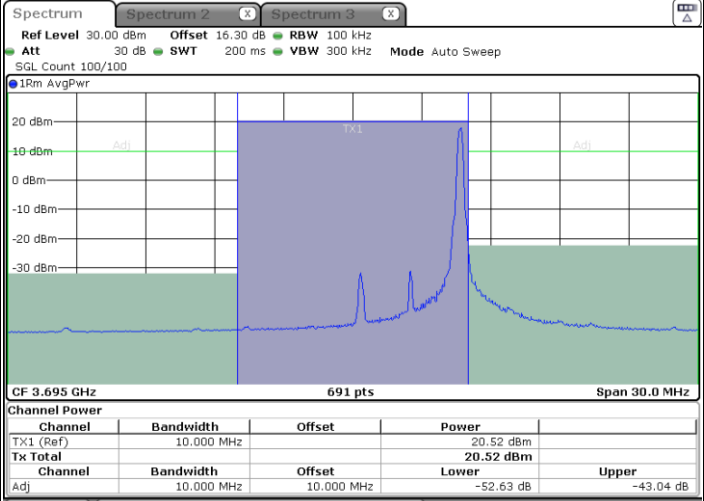

Middle Channel / FullRB

Date: 31.AUG.2022 10:27:18

N/A

LTE Band 48 / 5MHz

64QAM

Highest Channel / 1RB0

Date: 31.AUG.2022 10:24:12

Highest Channel / 1RBmax

Date: 31.AUG.2022 10:38:13

Highest Channel / FullIRB

Date: 31.AUG.2022 10:31:12

N/A

LTE Band 48 / 10MHz

64QAM

Lowest Channel / 1RB0

Date: 31.AUG.2022 10:39:01