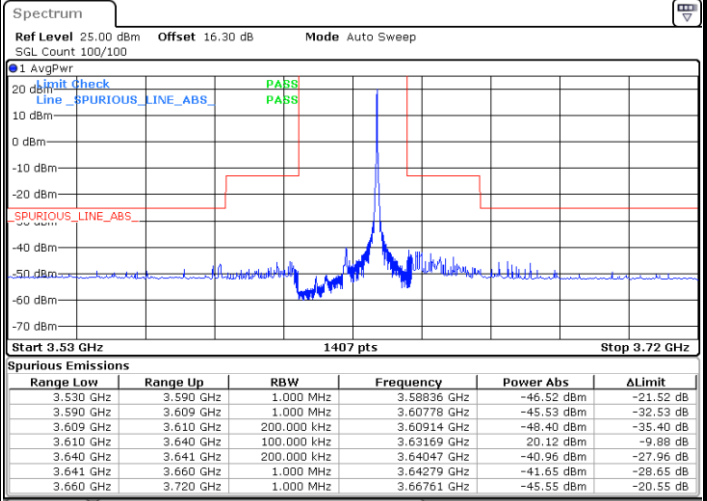

Date: 26.AUG.2022 11:14:01

Date: 26.AUG.2022 11:29:48

Highest Channel / FullIRB

N/A

Date: 26.AUG.2022 11:21:54

LTE Band 48 / 15MHz

QPSK

Lowest Channel / 1RB0

Date: 26.AUG.2022 11:30:41

Lowest Channel / 1RBmax

Date: 26.AUG.2022 11:46:27

Lowest Channel / FullIRB

Date: 26.AUG.2022 11:38:34

N/A

LTE Band 48 / 15MHz

QPSK

Middle Channel / 1RB0

Middle Channel / 1RBmax

Date: 26.AUG.2022 11:35:03

Date: 26.AUG.2022 11:50:50

Middle Channel / FullRB

N/A

Date: 26.AUG.2022 11:42:56

LTE Band 48 / 15MHz

QPSK

Highest Channel / 1RB0

Highest Channel / 1RBmax

Date: 26.AUG.2022 11:35:56

Date: 26.AUG.2022 11:51:43

Highest Channel / FullIRB

N/A

Date: 26.AUG.2022 11:43:49