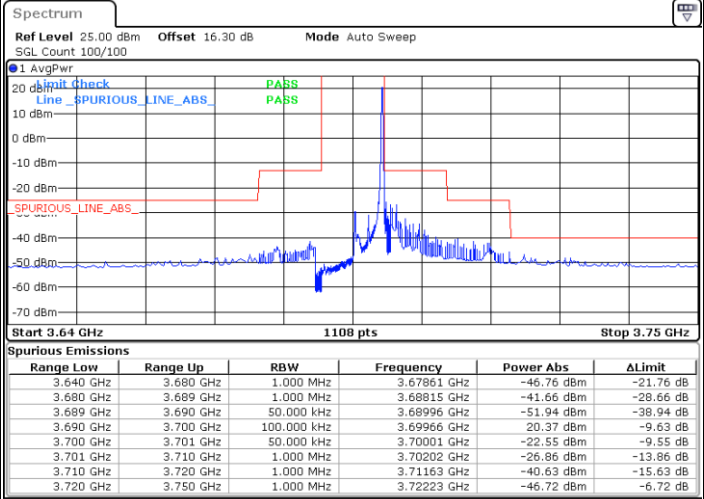

Date: 26.AUG.2022 09:50:00

Date: 26.AUG.2022 10:07:25

Middle Channel / FullIRB

N/A

Spurious Emissions

Range Low	Range Up	RBW	Frequency	Power Abs	ΔLimit
3.530 GHz	3.610 GHz	1.000 MHz	3.60701 GHz	-40.08 dBm	-15.08 dB
3.610 GHz	3.619 GHz	1.000 MHz	3.61896 GHz	-26.71 dBm	-13.71 dB
3.619 GHz	3.620 GHz	50.000 kHz	3.61972 GHz	-35.05 dBm	-22.05 dB
3.620 GHz	3.630 GHz	100.000 kHz	3.62572 GHz	6.10 dBm	-23.90 dB
3.630 GHz	3.631 GHz	50.000 kHz	3.63018 GHz	-34.95 dBm	-21.95 dB
3.631 GHz	3.640 GHz	1.000 MHz	3.63104 GHz	-27.41 dBm	-14.41 dB
3.640 GHz	3.720 GHz	1.000 MHz	3.64856 GHz	-42.49 dBm	-17.49 dB

Date: 26.AUG.2022 09:58:43

LTE Band 48 / 5MHz

QPSK

Highest Channel / 1RB0

Highest Channel / 1RBmax

Date: 26.AUG.2022 09:50:58

Date: 26.AUG.2022 10:08:23

Highest Channel / FullIRB

N/A

Date: 26.AUG.2022 09:59:41

LTE Band 48 / 10MHz

QPSK

Lowest Channel / 1RB0

Lowest Channel / 1RBmax

Date: 26.AUG.2022 11:08:45

Date: 26.AUG.2022 11:24:33

Lowest Channel / FullIRB

N/A

Date: 26.AUG.2022 11:16:40

LTE Band 48 / 10MHz

QPSK

MiddleChannel / 1RB0

Middle Channel / 1RBmax

Date: 26.AUG.2022 11:09:38