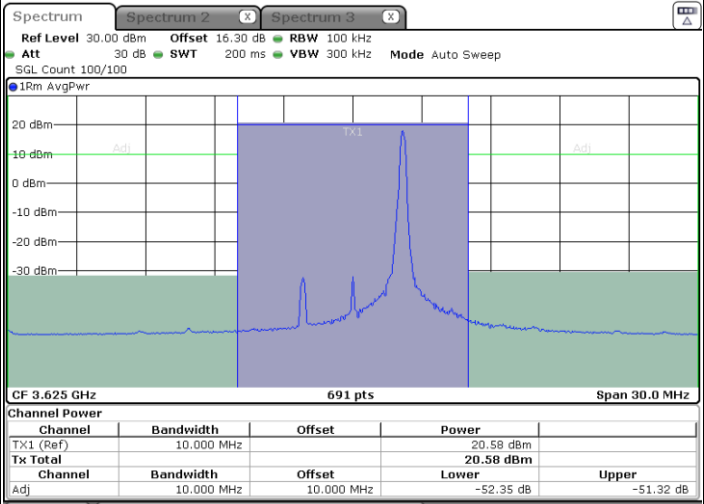

Date: 31.AUG.2022 10:26:32

N/A

LTE Band 48 / 5MHz

64QAM

Middle Channel / 1RB0

Date: 31.AUG.2022 10:20:18

Middle Channel / 1RBmax

Date: 31.AUG.2022 10:34:18

Middle Channel / FullRB

Date: 31.AUG.2022 10:27:18

N/A

LTE Band 48 / 5MHz

64QAM

Highest Channel / 1RB0

Date: 31.AUG.2022 10:24:12

Highest Channel / 1RBmax