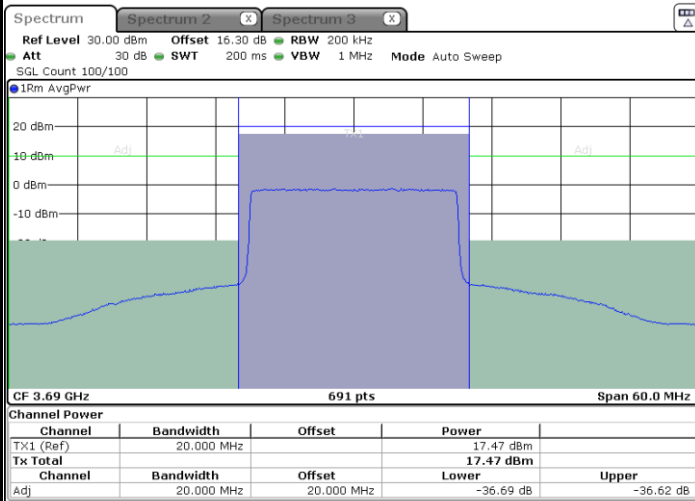

Date: 31.AUG.2022 12:05:06

Lowest Channel / FullIRB

Date: 31.AUG.2022 12:02:46

N/A

LTE Band 48 / 20MHz

256QAM

Lowest Channel / 1RB0

Date: 31.AUG.2022 12:10:25

Lowest Channel / 1RBmax

Date: 31.AUG.2022 12:12:45

Lowest Channel / FullIRB

Date: 31.AUG.2022 12:08:05

N/A

LTE Band 48 / 20MHz

256QAM

Highest Channel / 1RB0

Date: 31.AUG.2022 12:11:56

Highest Channel / 1RBmax

Date: 31.AUG.2022 12:14:16

Highest Channel / FullIRB

Date: 31.AUG.2022 12:09:36

N/A

Conducted Band Edge

LTE Band 48 / 5MHz