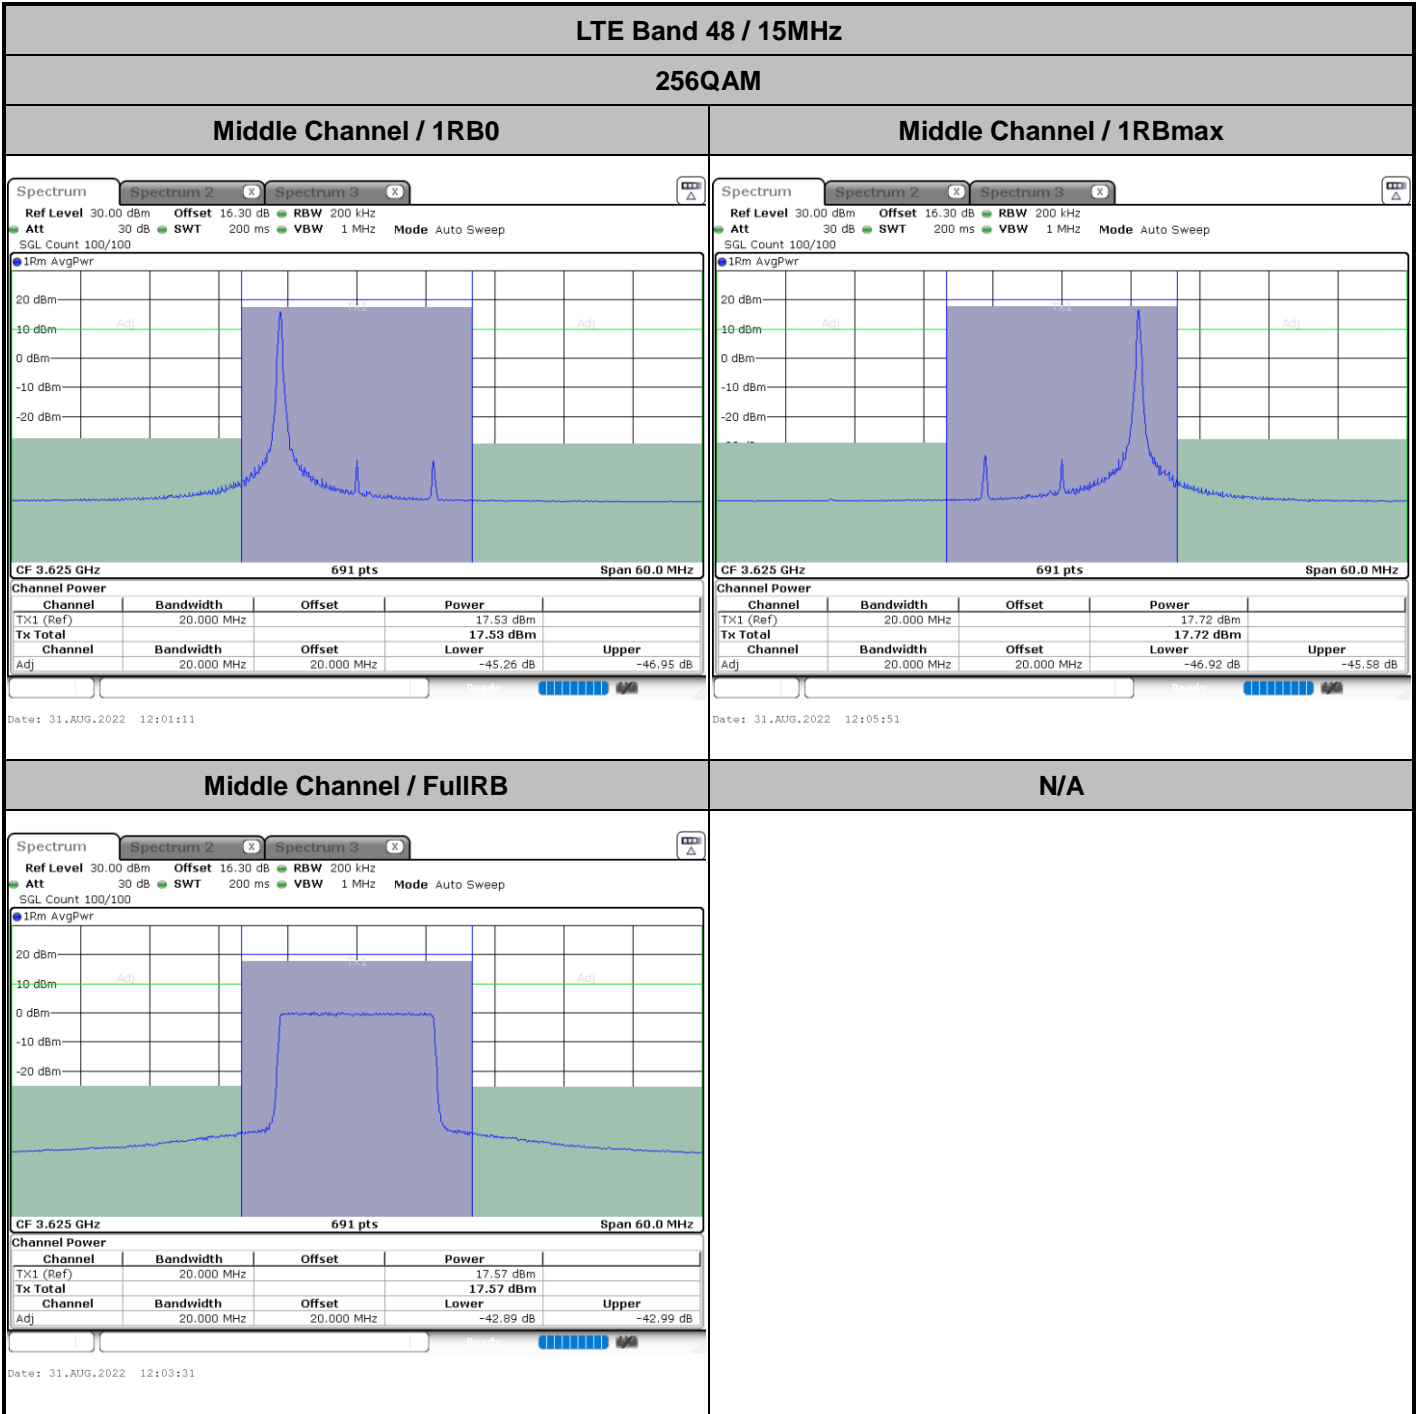

Middle Channel / FullRB

N/A

LTE Band 48 / 10MHz

256QAM

Highest Channel / 1RB0

Date: 31.AUG.2022 11:54:11

Highest Channel / 1RBmax

Date: 31.AUG.2022 11:58:57

Highest Channel / FullIRB

Date: 31.AUG.2022 11:56:34

N/A

LTE Band 48 / 15MHz

256QAM

Lowest Channel / 1RB0

Date: 31.AUG.2022 12:00:26

Lowest Channel / 1RBmax

Date: 31.AUG.2022 12:05:06

Lowest Channel / FullIRB

Date: 31.AUG.2022 12:02:46

N/A

LTE Band 48 / 20MHz

256QAM

Lowest Channel / 1RB0

Date: 31.AUG.2022 12:10:25

Lowest Channel / 1RBmax

Date: 31.AUG.2022 12:12:45

Lowest Channel / FullIRB

Date: 31.AUG.2022 12:08:05

N/A

LTE Band 48 / 20MHz

256QAM

Highest Channel / 1RB0