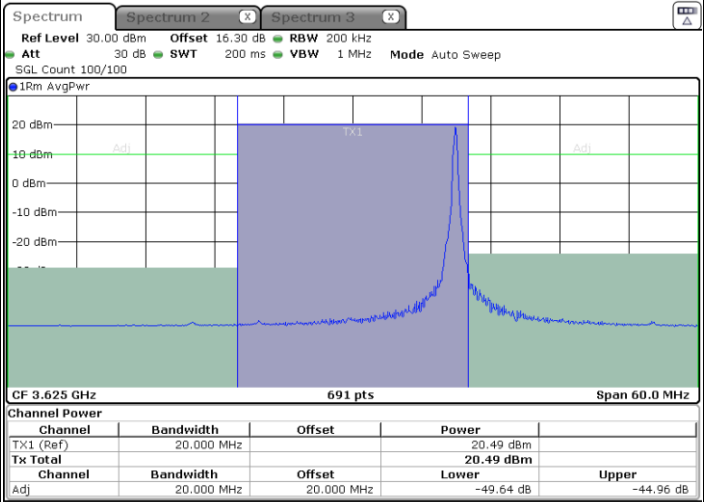

LTE Band 48 / 20MHz

64QAM

Middle Channel / 1RB0

Date: 31.AUG.2022 11:31:18

Middle Channel / 1RBmax

Date: 31.AUG.2022 11:38:08

Middle Channel / FullRB

Date: 31.AUG.2022 11:24:27

N/A

LTE Band 48 / 20MHz

64QAM

Highest Channel / 1RB0

Date: 31.AUG.2022 11:32:03

Highest Channel / 1RBmax

Date: 31.AUG.2022 11:38:53

Highest Channel / FullIRB