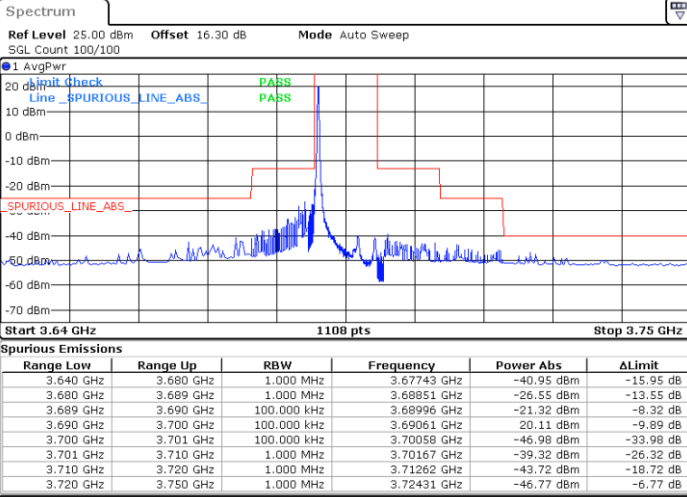

Lowest Channel / FullIRB

N/A

Date: 26.AUG.2022 11:16:40

LTE Band 48 / 10MHz

QPSK

MiddleChannel / 1RB0

Middle Channel / 1RBmax

Date: 26.AUG.2022 11:09:38

Date: 26.AUG.2022 11:25:26

Middle Channel / FullIRB

N/A

Date: 26.AUG.2022 11:17:32

LTE Band 48 / 10MHz

QPSK

Highest Channel / 1RB0

Highest Channel / 1RBmax

Date: 26.AUG.2022 11:14:01

Date: 26.AUG.2022 11:29:48

Highest Channel / FullIRB

N/A

Date: 26.AUG.2022 11:21:54

LTE Band 48 / 15MHz

QPSK

Lowest Channel / 1RB0

Date: 26.AUG.2022 11:30:41

Lowest Channel / 1RBmax

Date: 26.AUG.2022 11:46:27

Lowest Channel / FullIRB

Date: 26.AUG.2022 11:38:34

N/A

LTE Band 48 / 15MHz

QPSK