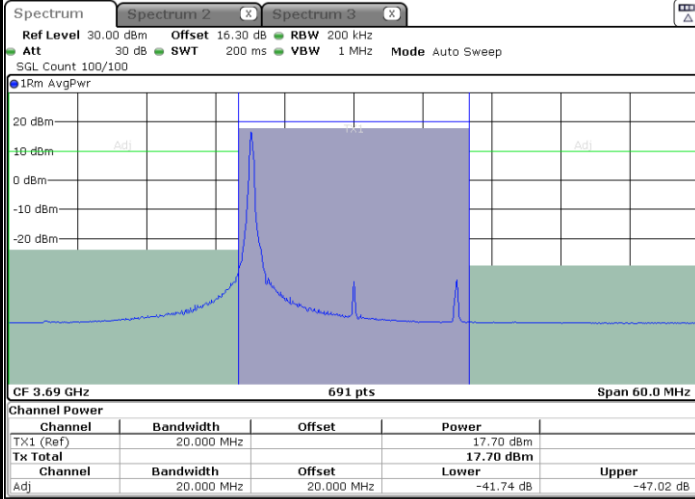

Lowest Channel / 1RBmax

Date: 31.AUG.2022 12:12:45

Lowest Channel / FullIRB

Date: 31.AUG.2022 12:08:05

N/A

LTE Band 48 / 20MHz

256QAM

Highest Channel / 1RB0

Date: 31.AUG.2022 12:11:56

Highest Channel / 1RBmax

Date: 31.AUG.2022 12:14:16

Highest Channel / FullIRB

Date: 31.AUG.2022 12:09:36

N/A

Conducted Band Edge

LTE Band 48 / 5MHz