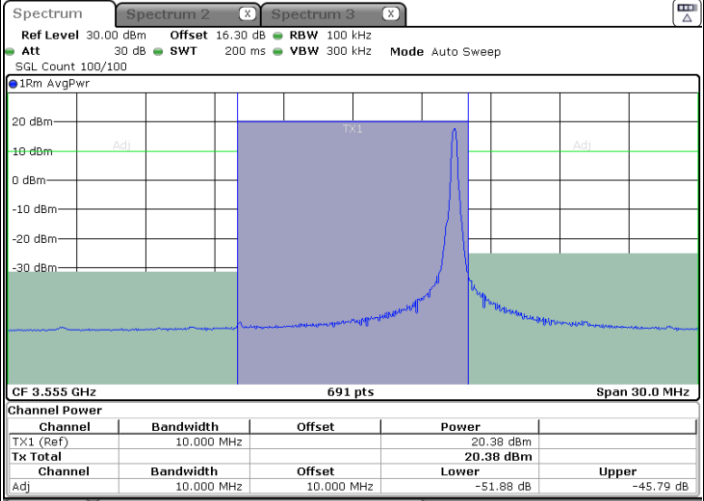

Date: 31.AUG.2022 10:38:13

Highest Channel / FullIRB

Date: 31.AUG.2022 10:31:12

N/A

LTE Band 48 / 10MHz

64QAM

Lowest Channel / 1RB0

Date: 31.AUG.2022 10:39:01

Lowest Channel / 1RBmax

Date: 31.AUG.2022 10:53:02

Lowest Channel / FullIRB

Date: 31.AUG.2022 10:46:02

N/A

LTE Band 48 / 15MHz

64QAM

Lowest Channel / 1RB0