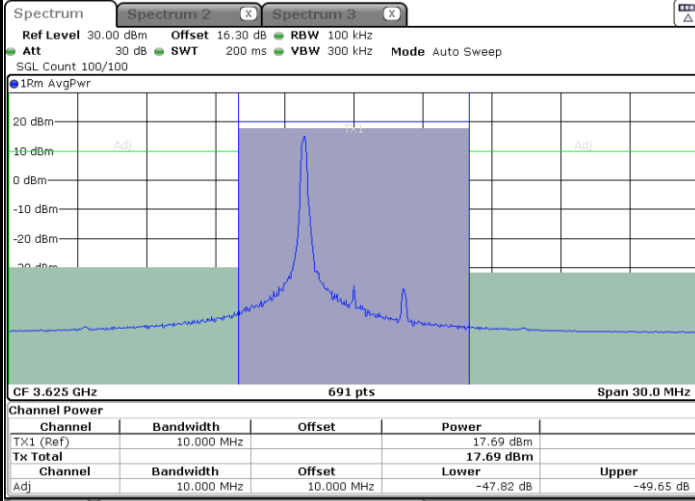

Lowest Channel / FullIRB

Date: 31.AUG.2022 11:47:14

N/A

LTE Band 48 / 5MHz

256QAM

Middle Channel / 1RB0

Date: 31.AUG.2022 11:45:37

Middle Channel / 1RBmax

Date: 31.AUG.2022 11:50:22

Middle Channel / FullRB

Date: 31.AUG.2022 11:48:00

N/A

LTE Band 48 / 10MHz

256QAM

MiddleChannel / 1RB0

Middle Channel / 1RBmax