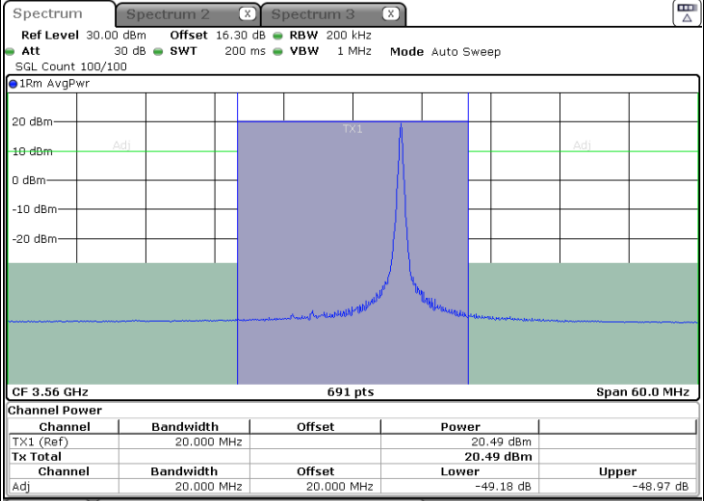

Lowest Channel / 1RBmax

Date: 31.AUG.2022 11:15:17