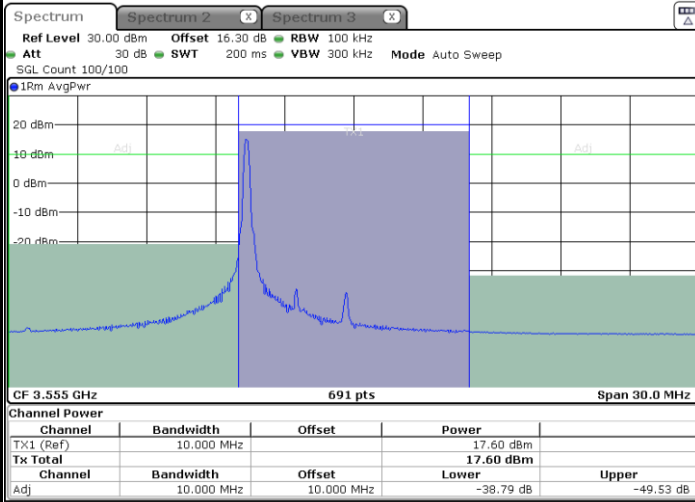

N/A

LTE Band 48 / 20MHz

64QAM

Highest Channel / 1RB0

Date: 31.AUG.2022 11:32:03

Highest Channel / 1RBmax

Date: 31.AUG.2022 11:38:53

Highest Channel / FullIRB

Date: 31.AUG.2022 11:25:12

N/A

LTE Band 48 / 5MHz

256QAM

Lowest Channel / 1RB0

Date: 31.AUG.2022 11:44:50

Lowest Channel / 1RBmax

Date: 31.AUG.2022 11:49:37

Lowest Channel / FullIRB

Date: 31.AUG.2022 11:47:14

N/A

LTE Band 48 / 5MHz

256QAM

Middle Channel / 1RB0

Date: 31.AUG.2022 11:45:37

Middle Channel / 1RBmax