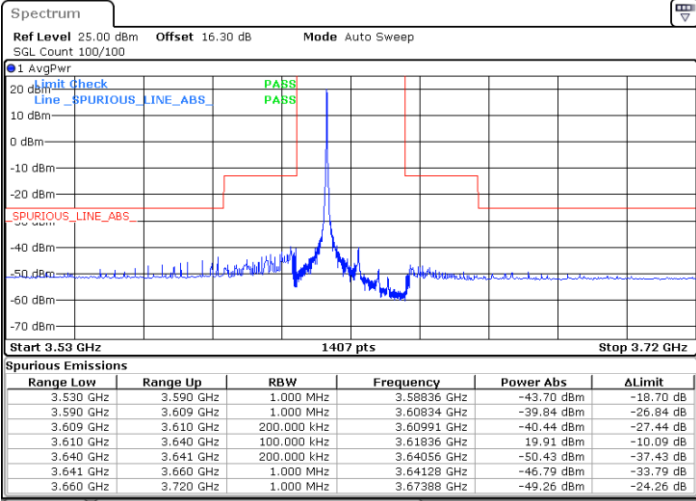

Date: 26.AUG.2022 11:14:01

Date: 26.AUG.2022 11:29:48

Highest Channel / FullIRB

N/A

Date: 26.AUG.2022 11:21:54

LTE Band 48 / 15MHz

QPSK

Lowest Channel / 1RB0

Date: 26.AUG.2022 11:30:41

Lowest Channel / 1RBmax

Date: 26.AUG.2022 11:46:27

Lowest Channel / FullIRB

Date: 26.AUG.2022 11:38:34

N/A

LTE Band 48 / 15MHz

QPSK

Middle Channel / 1RB0

Middle Channel / 1RBmax

Date: 26.AUG.2022 11:35:03

Date: 26.AUG.2022 11:50:50

Middle Channel / FullRB

N/A

Date: 26.AUG.2022 11:42:56

LTE Band 48 / 15MHz