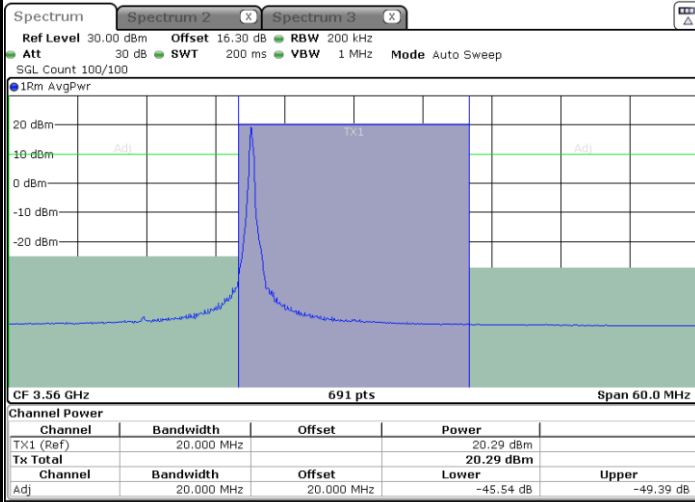

LTE Band 48 / 20MHz

64QAM

Lowest Channel / 1RB0

Date: 31.AUG.2022 11:27:30