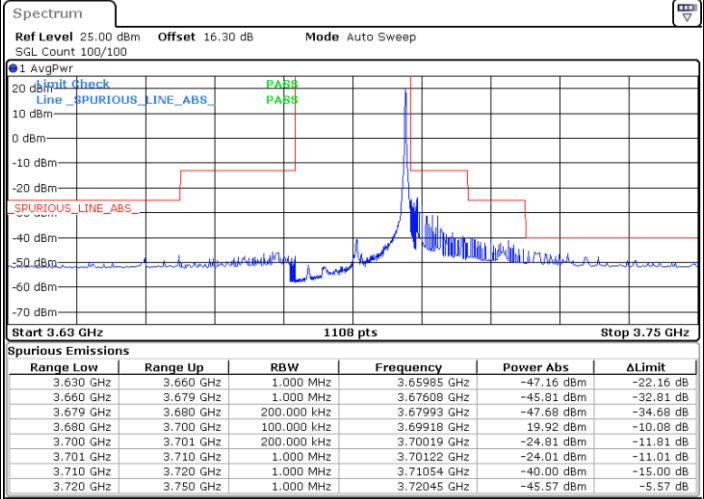

Date: 26.AUG.2022 11:14:01

Date: 26.AUG.2022 11:29:48

Highest Channel / FullIRB

N/A

Date: 26.AUG.2022 11:21:54

LTE Band 48 / 15MHz

QPSK

Lowest Channel / 1RB0

Date: 26.AUG.2022 11:30:41

Lowest Channel / 1RBmax

Date: 26.AUG.2022 11:46:27

Lowest Channel / FullIRB

Date: 26.AUG.2022 11:38:34

N/A

LTE Band 48 / 15MHz

QPSK

Middle Channel / 1RB0

Middle Channel / 1RBmax

Date: 26.AUG.2022 11:35:03

Date: 26.AUG.2022 11:50:50

Middle Channel / FullRB

N/A

Date: 26.AUG.2022 11:42:56

LTE Band 48 / 15MHz

QPSK

Highest Channel / 1RB0

Highest Channel / 1RBmax

Date: 26.AUG.2022 11:35:56

Date: 26.AUG.2022 11:51:43

Highest Channel / FullIRB

N/A

Date: 26.AUG.2022 11:43:49