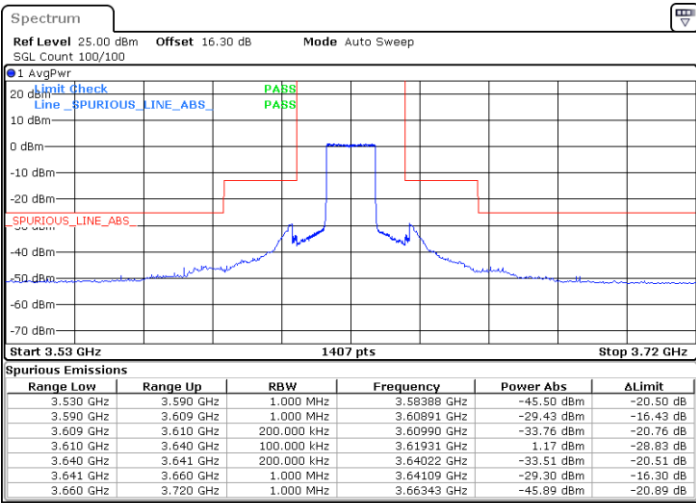

Date: 26.AUG.2022 11:30:41

Lowest Channel / 1RBmax

Date: 26.AUG.2022 11:46:27

Lowest Channel / FullIRB

Date: 26.AUG.2022 11:38:34

N/A

LTE Band 48 / 15MHz

QPSK

Middle Channel / 1RB0

Middle Channel / 1RBmax

Date: 26.AUG.2022 11:35:03

Date: 26.AUG.2022 11:50:50

Middle Channel / FullRB

N/A

Date: 26.AUG.2022 11:42:56

LTE Band 48 / 15MHz

QPSK

Highest Channel / 1RB0

Highest Channel / 1RBmax

Date: 26.AUG.2022 11:35:56

Date: 26.AUG.2022 11:51:43

Highest Channel / FullIRB

N/A

Date: 26.AUG.2022 11:43:49