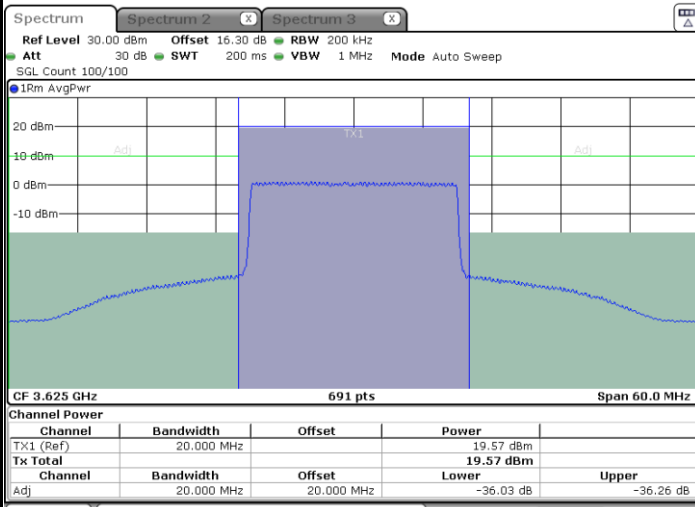

LTE Band 48 / 20MHz

64QAM

Middle Channel / 1RB0

Date: 31.AUG.2022 11:31:18

Middle Channel / 1RBmax

Date: 31.AUG.2022 11:38:08

Middle Channel / FullRB

Date: 31.AUG.2022 11:24:27

N/A

LTE Band 48 / 20MHz

64QAM

Highest Channel / 1RB0

Date: 31.AUG.2022 11:32:03

Highest Channel / 1RBmax

Date: 31.AUG.2022 11:38:53

Highest Channel / FullIRB