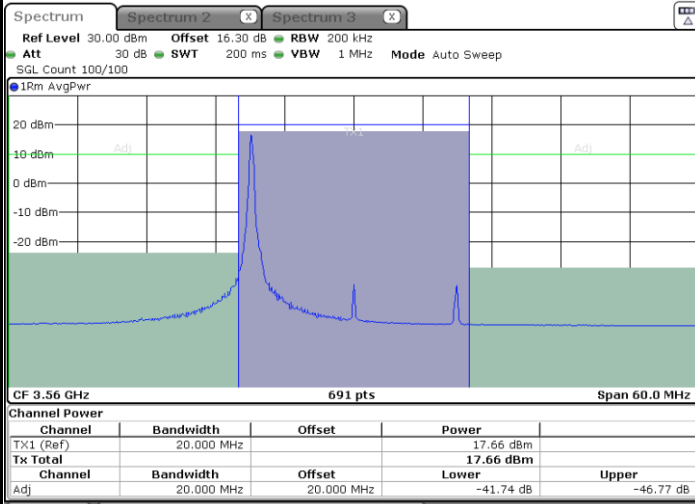

Highest Channel / FullIRB

Date: 31.AUG.2022 11:56:34

N/A

LTE Band 48 / 15MHz

256QAM

Lowest Channel / 1RB0

Date: 31.AUG.2022 12:00:26

Lowest Channel / 1RBmax

Date: 31.AUG.2022 12:05:06

Lowest Channel / FullIRB

Date: 31.AUG.2022 12:02:46

N/A

LTE Band 48 / 20MHz

256QAM

Lowest Channel / 1RB0

Date: 31.AUG.2022 12:10:25

Lowest Channel / 1RBmax

Date: 31.AUG.2022 12:12:45

Lowest Channel / FullIRB

Date: 31.AUG.2022 12:08:05

N/A

LTE Band 48 / 20MHz

256QAM

Highest Channel / 1RB0

Date: 31.AUG.2022 12:11:56

Highest Channel / 1RBmax

Date: 31.AUG.2022 12:14:16

Highest Channel / FullIRB

Date: 31.AUG.2022 12:09:36

N/A

Conducted Band Edge

LTE Band 48 / 5MHz