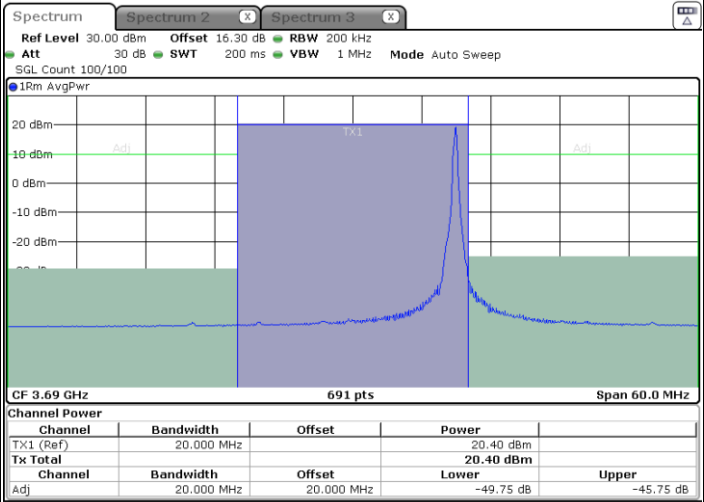

N/A

LTE Band 48 / 20MHz

64QAM

Highest Channel / 1RB0

Date: 31.AUG.2022 11:32:03

Highest Channel / 1RBmax

Date: 31.AUG.2022 11:38:53

Highest Channel / FullIRB