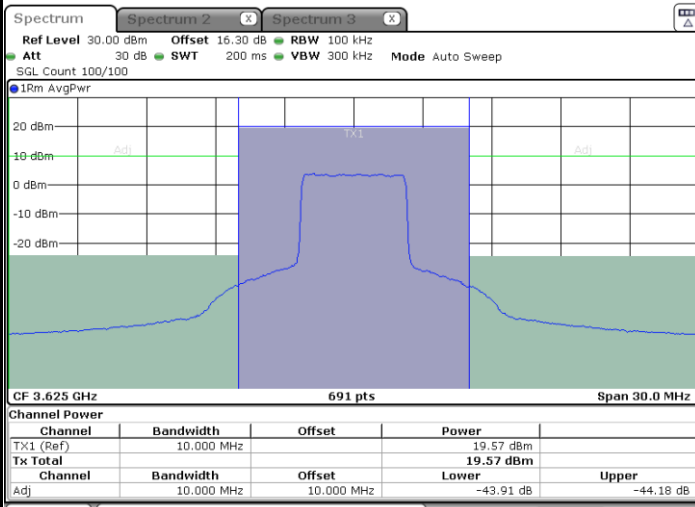

Middle Channel / FullRB

Date: 31.AUG.2022 10:27:18

N/A