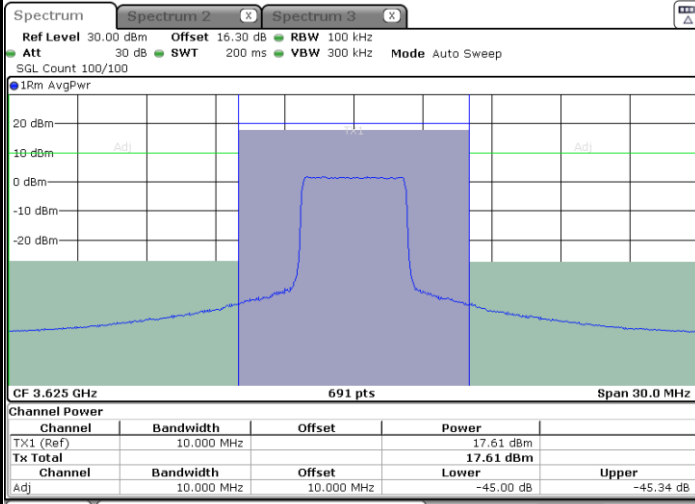

Middle Channel / FullRB

Date: 31.AUG.2022 11:48:00

N/A