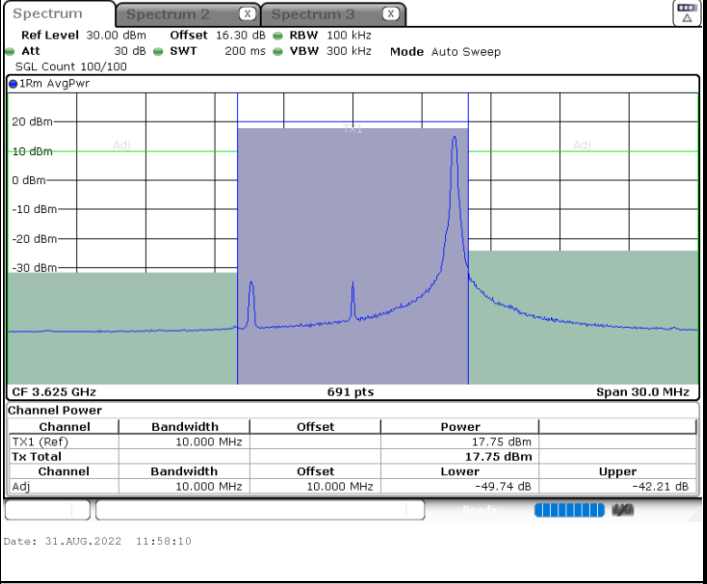

Date: 31.AUG.2022 11:50:22

Middle Channel / FullRB

Date: 31.AUG.2022 11:48:00

N/A

LTE Band 48 / 10MHz

256QAM

MiddleChannel / 1RB0

Middle Channel / 1RBmax

Middle Channel / FullRB

N/A

LTE Band 48 / 10MHz

256QAM

Highest Channel / 1RB0

Date: 31.AUG.2022 11:54:11

Highest Channel / 1RBmax

Date: 31.AUG.2022 11:58:57