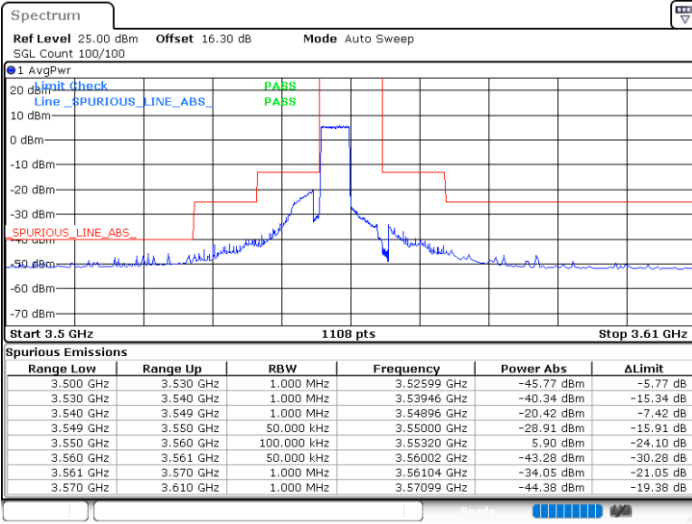

Date: 31.AUG.2022 12:11:56

Highest Channel / 1RBmax

Date: 31.AUG.2022 12:14:16

Highest Channel / FullIRB

Date: 31.AUG.2022 12:09:36

N/A

Conducted Band Edge

LTE Band 48 / 5MHz

QPSK

Lowest Channel / 1RB0

Lowest Channel / 1RBmax

Date: 26.AUG.2022 09:45:11

Date: 26.AUG.2022 10:02:36

Lowest Channel / FullIRB

N/A

Date: 26.AUG.2022 09:53:52

LTE Band 48 / 5MHz

QPSK

Middle Channel / 1RB0

Middle Channel / 1RBmax

Spurious Emissions

Range Low	Range Up	RBW	Frequency	Power Abs	ΔLimit
3.530 GHz	3.610 GHz	1.000 MHz	3.60980 GHz	-40.86 dBm	-15.86 dB
3.610 GHz	3.619 GHz	1.000 MHz	3.61789 GHz	-35.40 dBm	-22.40 dB
3.619 GHz	3.620 GHz	50.000 kHz	3.61995 GHz	-41.56 dBm	-28.56 dB
3.620 GHz	3.630 GHz	100.000 kHz	3.62283 GHz	20.51 dBm	-9.49 dB
3.630 GHz	3.631 GHz	50.000 kHz	3.63029 GHz	-48.46 dBm	-35.46 dB
3.631 GHz	3.640 GHz	1.000 MHz	3.63113 GHz	-39.96 dBm	-26.96 dB
3.640 GHz	3.720 GHz	1.000 MHz	3.64060 GHz	-43.58 dBm	-18.58 dB

Spurious Emissions

Range Low	Range Up	RBW	Frequency	Power Abs	ΔLimit
3.530 GHz	3.610 GHz	1.000 MHz	3.60980 GHz	-42.04 dBm	-17.04 dB
3.610 GHz	3.619 GHz	1.000 MHz	3.61753 GHz	-39.06 dBm	-26.06 dB
3.619 GHz	3.620 GHz	50.000 kHz	3.61973 GHz	-48.28 dBm	-35.28 dB
3.620 GHz	3.630 GHz	100.000 kHz	3.62717 GHz	20.79 dBm	-9.21 dB
3.630 GHz	3.631 GHz	50.000 kHz	3.63010 GHz	-41.73 dBm	-28.73 dB
3.631 GHz	3.640 GHz	1.000 MHz	3.63149 GHz	-31.70 dBm	-18.70 dB
3.640 GHz	3.720 GHz	1.000 MHz	3.64219 GHz	-41.65 dBm	-16.65 dB