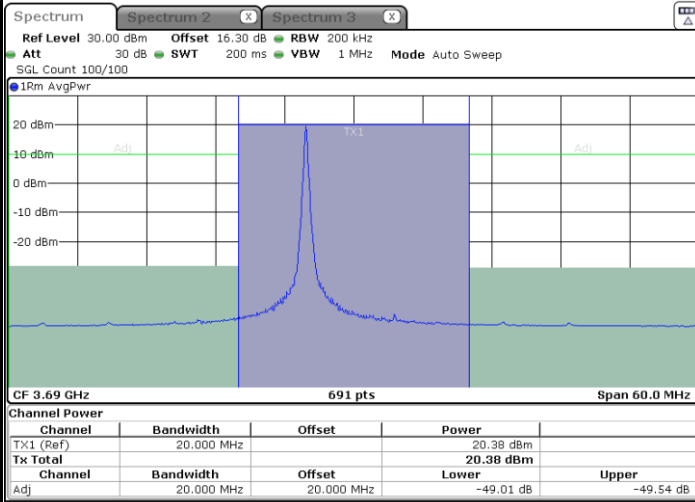

Date: 31.AUG.2022 11:01:37

Lowest Channel / 1RBmax

Date: 31.AUG.2022 11:15:17

Lowest Channel / FullIRB

Date: 31.AUG.2022 11:08:27

N/A

LTE Band 48 / 15MHz

64QAM

Highest Channel / 1RB0

Date: 31.AUG.2022 11:06:09

Highest Channel / 1RBmax

Date: 31.AUG.2022 11:19:50

Highest Channel / FullIRB

Date: 31.AUG.2022 11:12:59

N/A

LTE Band 48 / 20MHz