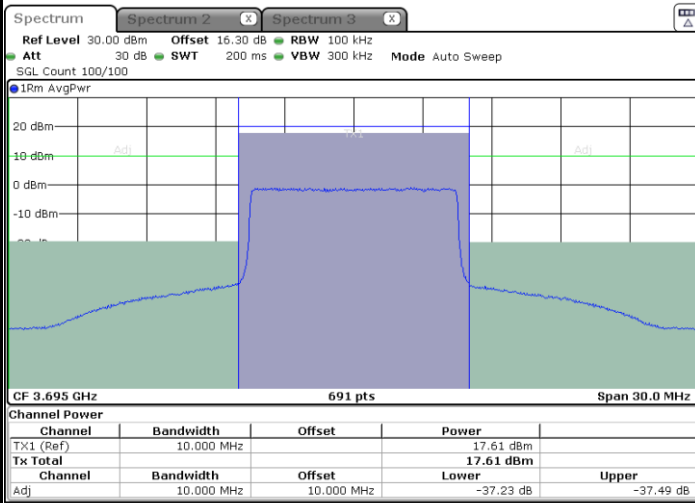

Middle Channel / FullRB

N/A

LTE Band 48 / 10MHz

256QAM

Highest Channel / 1RB0

Date: 31.AUG.2022 11:54:11

Highest Channel / 1RBmax

Date: 31.AUG.2022 11:58:57

Highest Channel / FullIRB

Date: 31.AUG.2022 11:56:34

N/A

LTE Band 48 / 15MHz

256QAM

Lowest Channel / 1RB0

Date: 31.AUG.2022 12:00:26

Lowest Channel / 1RBmax