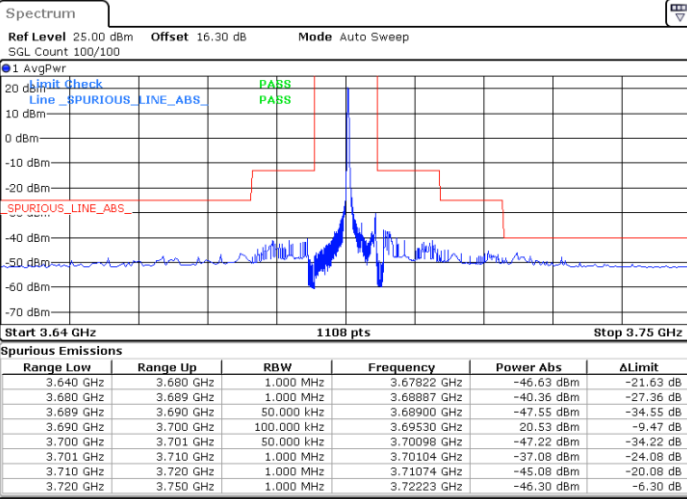

Date: 26.AUG.2022 09:50:00

Date: 26.AUG.2022 10:07:25

Middle Channel / FullIRB

N/A

Spurious Emissions

Range Low	Range Up	RBW	Frequency	Power Abs	ΔLimit
3.530 GHz	3.610 GHz	1.000 MHz	3.60701 GHz	-40.08 dBm	-15.08 dB
3.610 GHz	3.619 GHz	1.000 MHz	3.61896 GHz	-26.71 dBm	-13.71 dB
3.619 GHz	3.620 GHz	50.000 kHz	3.61972 GHz	-35.05 dBm	-22.05 dB
3.620 GHz	3.630 GHz	100.000 kHz	3.62572 GHz	6.10 dBm	-23.90 dB
3.630 GHz	3.631 GHz	50.000 kHz	3.63018 GHz	-34.95 dBm	-21.95 dB
3.631 GHz	3.640 GHz	1.000 MHz	3.63104 GHz	-27.41 dBm	-14.41 dB
3.640 GHz	3.720 GHz	1.000 MHz	3.64856 GHz	-42.49 dBm	-17.49 dB

Date: 26.AUG.2022 09:58:43

LTE Band 48 / 5MHz

QPSK

Highest Channel / 1RB0

Highest Channel / 1RBmax

Date: 26.AUG.2022 09:50:58

Date: 26.AUG.2022 10:08:23

Highest Channel / FullIRB

N/A

Date: 26.AUG.2022 09:59:41

LTE Band 48 / 10MHz

QPSK

Lowest Channel / 1RB0

Lowest Channel / 1RBmax

Date: 26.AUG.2022 11:08:45

Date: 26.AUG.2022 11:24:33