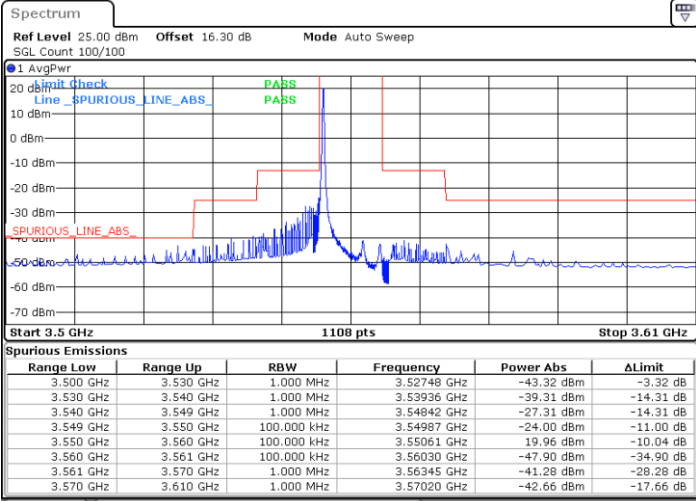

Date: 26.AUG.2022 09:58:43

LTE Band 48 / 5MHz

QPSK

Highest Channel / 1RB0

Highest Channel / 1RBmax

Date: 26.AUG.2022 09:50:58

Date: 26.AUG.2022 10:08:23

Highest Channel / FullIRB

N/A

Date: 26.AUG.2022 09:59:41

LTE Band 48 / 10MHz

QPSK

Lowest Channel / 1RB0

Lowest Channel / 1RBmax

Date: 26.AUG.2022 11:08:45

Date: 26.AUG.2022 11:24:33

Lowest Channel / FullIRB

N/A

Date: 26.AUG.2022 11:16:40

LTE Band 48 / 10MHz

QPSK

MiddleChannel / 1RB0

Middle Channel / 1RBmax

Date: 26.AUG.2022 11:09:38

Date: 26.AUG.2022 11:25:26

Middle Channel / FullIRB

N/A

Date: 26.AUG.2022 11:17:32

LTE Band 48 / 10MHz

QPSK

Highest Channel / 1RB0

Highest Channel / 1RBmax