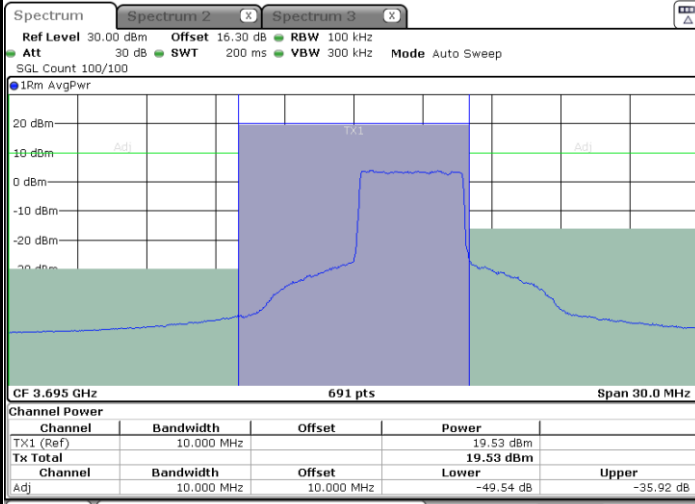

Middle Channel / FullRB

Date: 31.AUG.2022 10:27:18

N/A

LTE Band 48 / 5MHz

64QAM

Highest Channel / 1RB0

Date: 31.AUG.2022 10:24:12

Highest Channel / 1RBmax

Date: 31.AUG.2022 10:38:13

Highest Channel / FullIRB

Date: 31.AUG.2022 10:31:12

N/A

LTE Band 48 / 10MHz

64QAM

Lowest Channel / 1RB0

Date: 31.AUG.2022 10:39:01