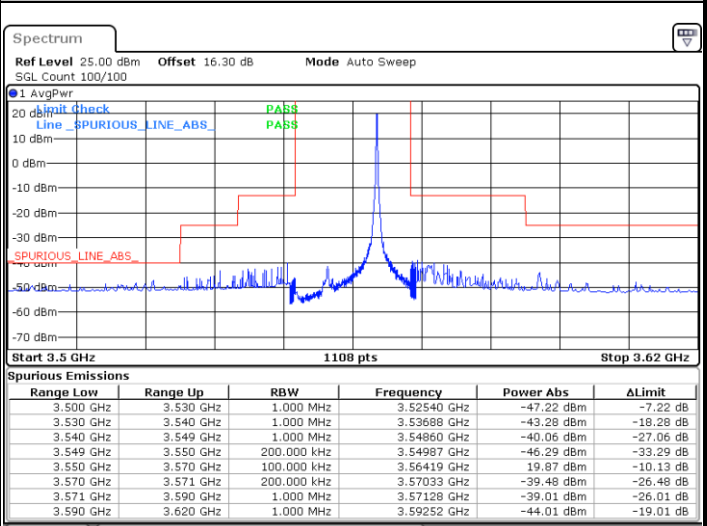

Date: 26.AUG.2022 11:25:26

Middle Channel / FullIRB

N/A

Date: 26.AUG.2022 11:17:32

LTE Band 48 / 10MHz

QPSK

Highest Channel / 1RB0

Highest Channel / 1RBmax

Date: 26.AUG.2022 11:14:01

Date: 26.AUG.2022 11:29:48

Highest Channel / FullIRB

N/A

Date: 26.AUG.2022 11:21:54

LTE Band 48 / 15MHz

QPSK

Lowest Channel / 1RB0

Date: 26.AUG.2022 11:30:41

Lowest Channel / 1RBmax

Date: 26.AUG.2022 11:46:27

Lowest Channel / FullIRB

Date: 26.AUG.2022 11:38:34

N/A

LTE Band 48 / 15MHz

QPSK