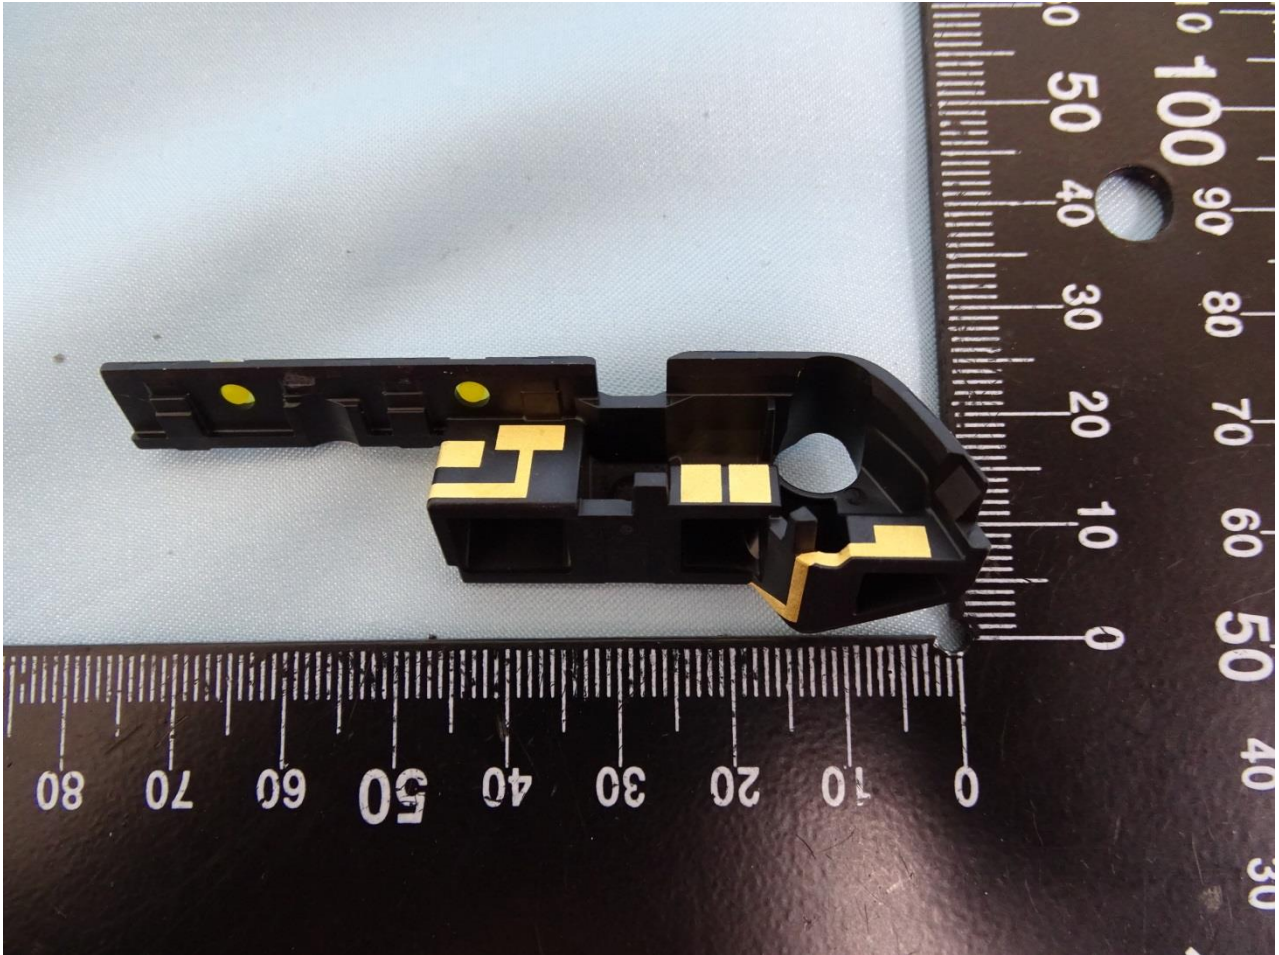

Brand Name: Zebra / Model Name: TC77HL