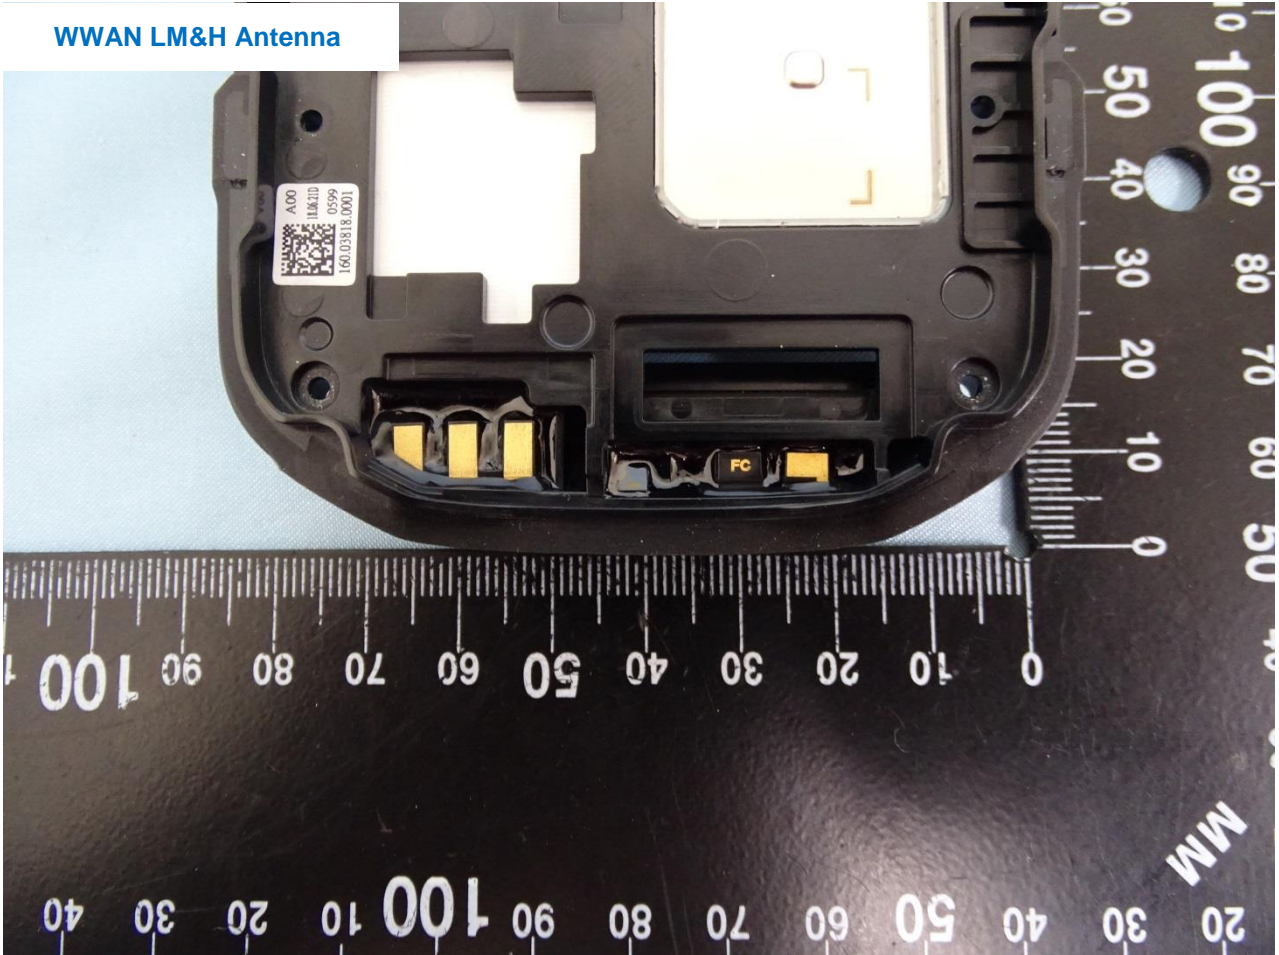

Brand Name: Zebra / Model Name: TC77HL

Brand Name: Zebra / Model Name: TC77HL

NFC Antenna

Brand Name: Zebra / Model Name: TC77HL

WWAN LM&H Antenna

—THE END—