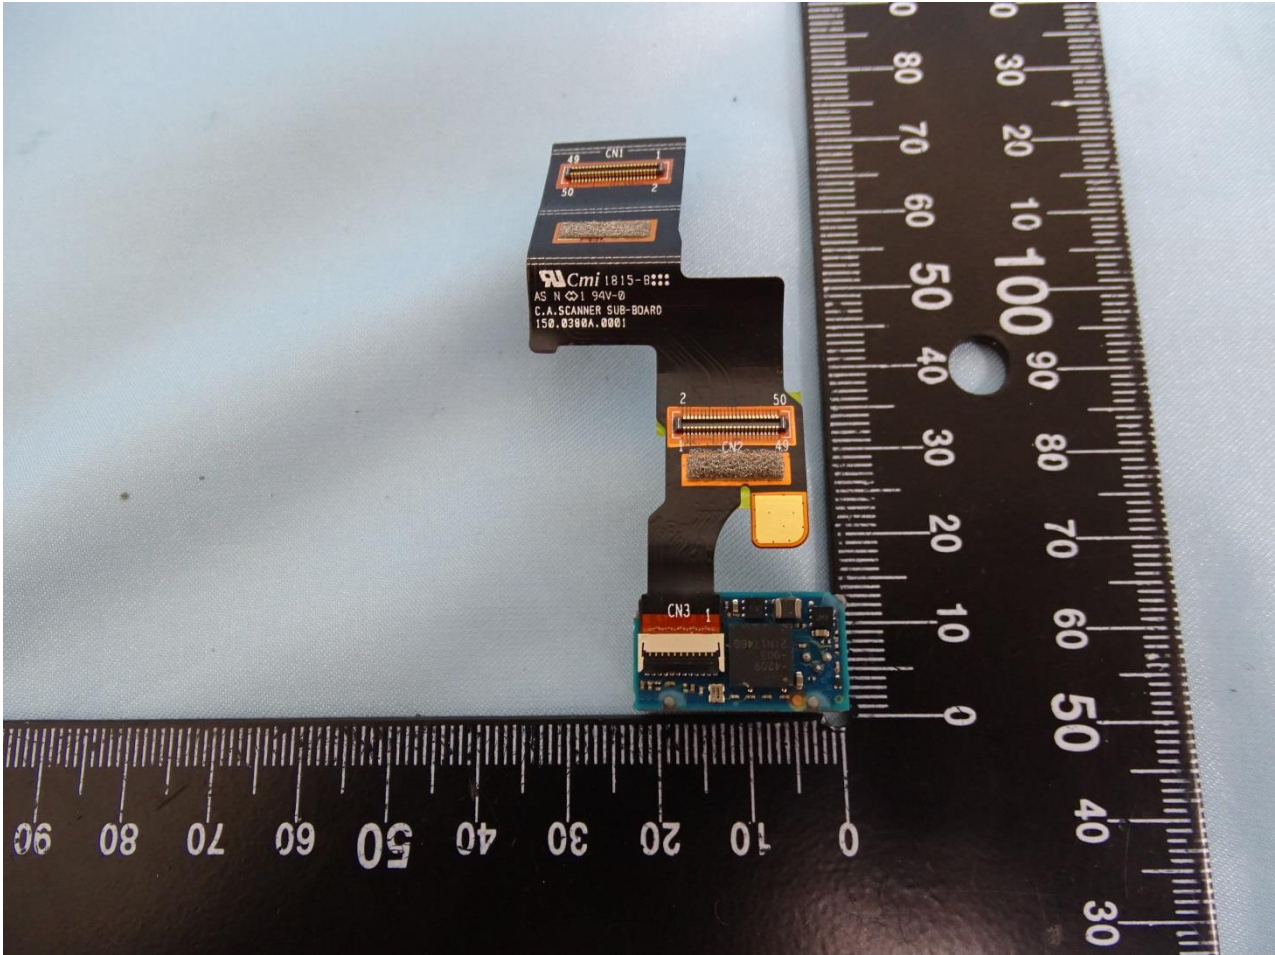

Brand Name: Zebra / Model Name: TC77HL