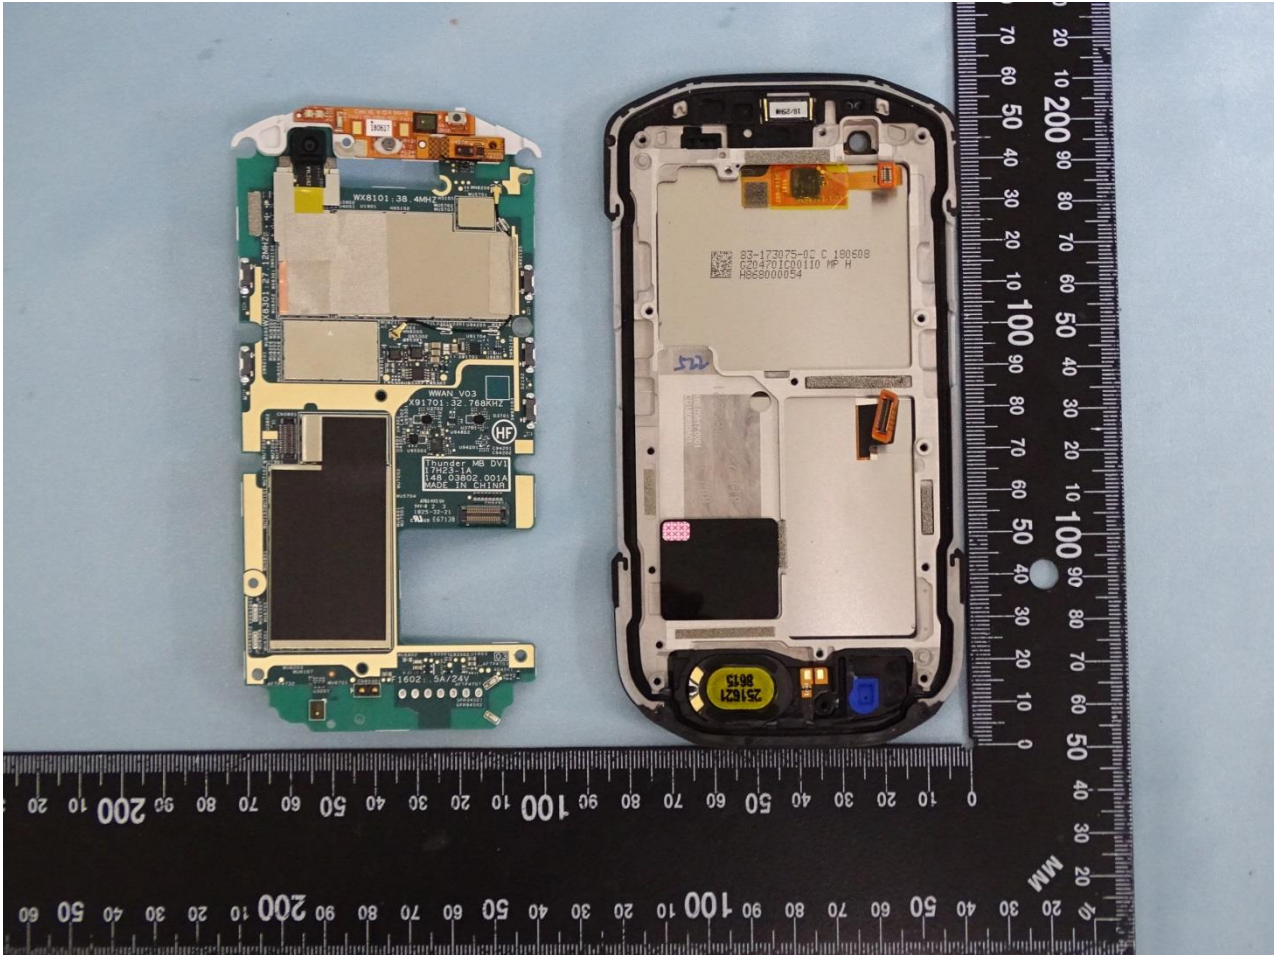

3. Internal Photograph of EUT

Brand Name: Zebra / Model Name: TC77HL

Brand Name: Zebra / Model Name: TC77HL

Brand Name: Zebra / Model Name: TC77HL

Brand Name: Zebra / Model Name: TC77HL

Brand Name: Zebra / Model Name: TC77HL

Brand Name: Zebra / Model Name: TC77HL

Brand Name: Zebra / Model Name: TC77HL

Brand Name: Zebra / Model Name: TC77HL

Brand Name: Zebra / Model Name: TC77HL

Brand Name: Zebra / Model Name: TC77HL

Brand Name: Zebra / Model Name: TC77HL