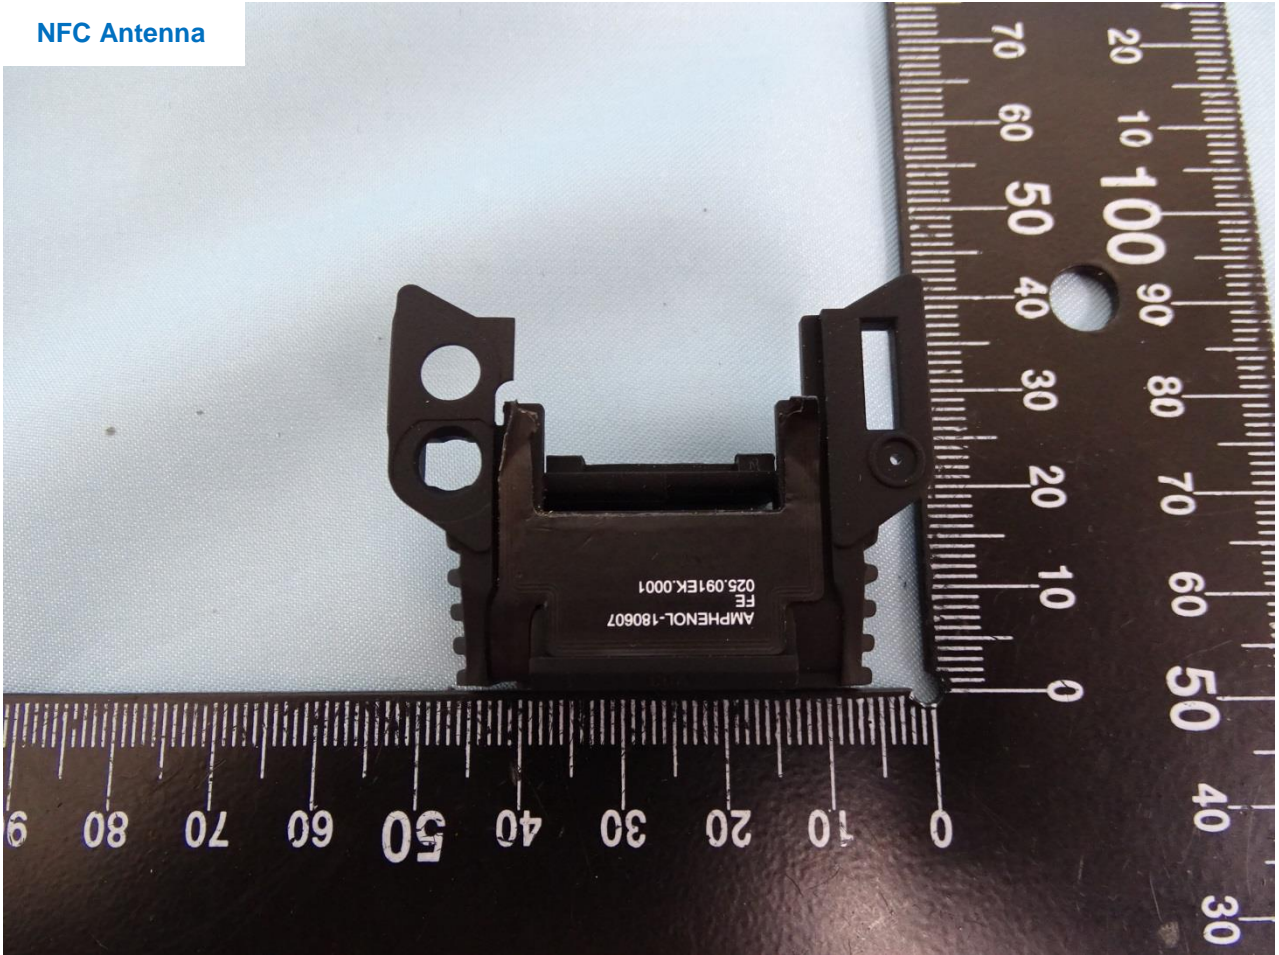

Brand Name: Zebra / Model Name: TC77HL

NFC Antenna