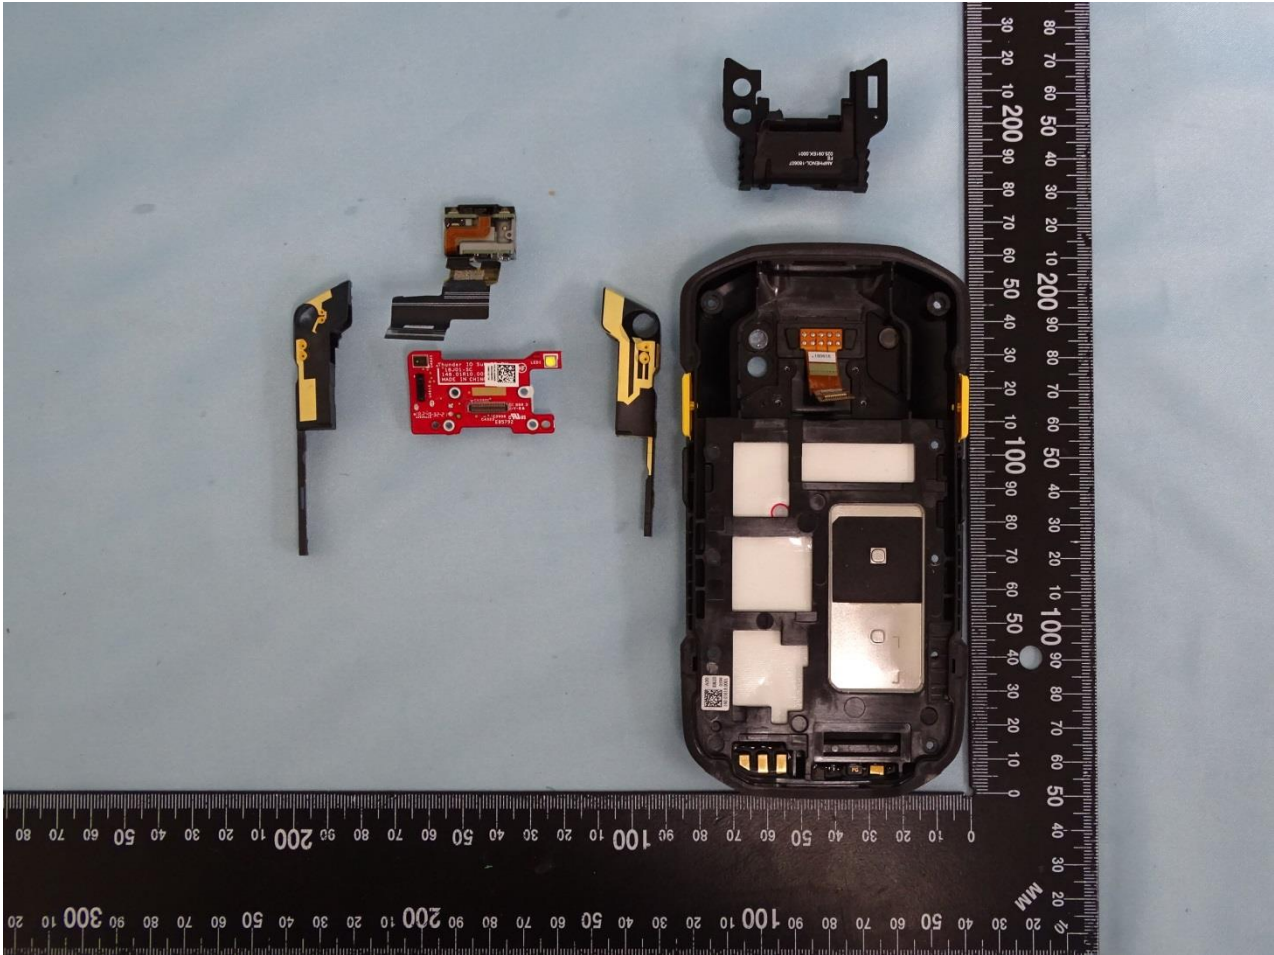

Brand Name: Zebra / Model Name: TC77HL