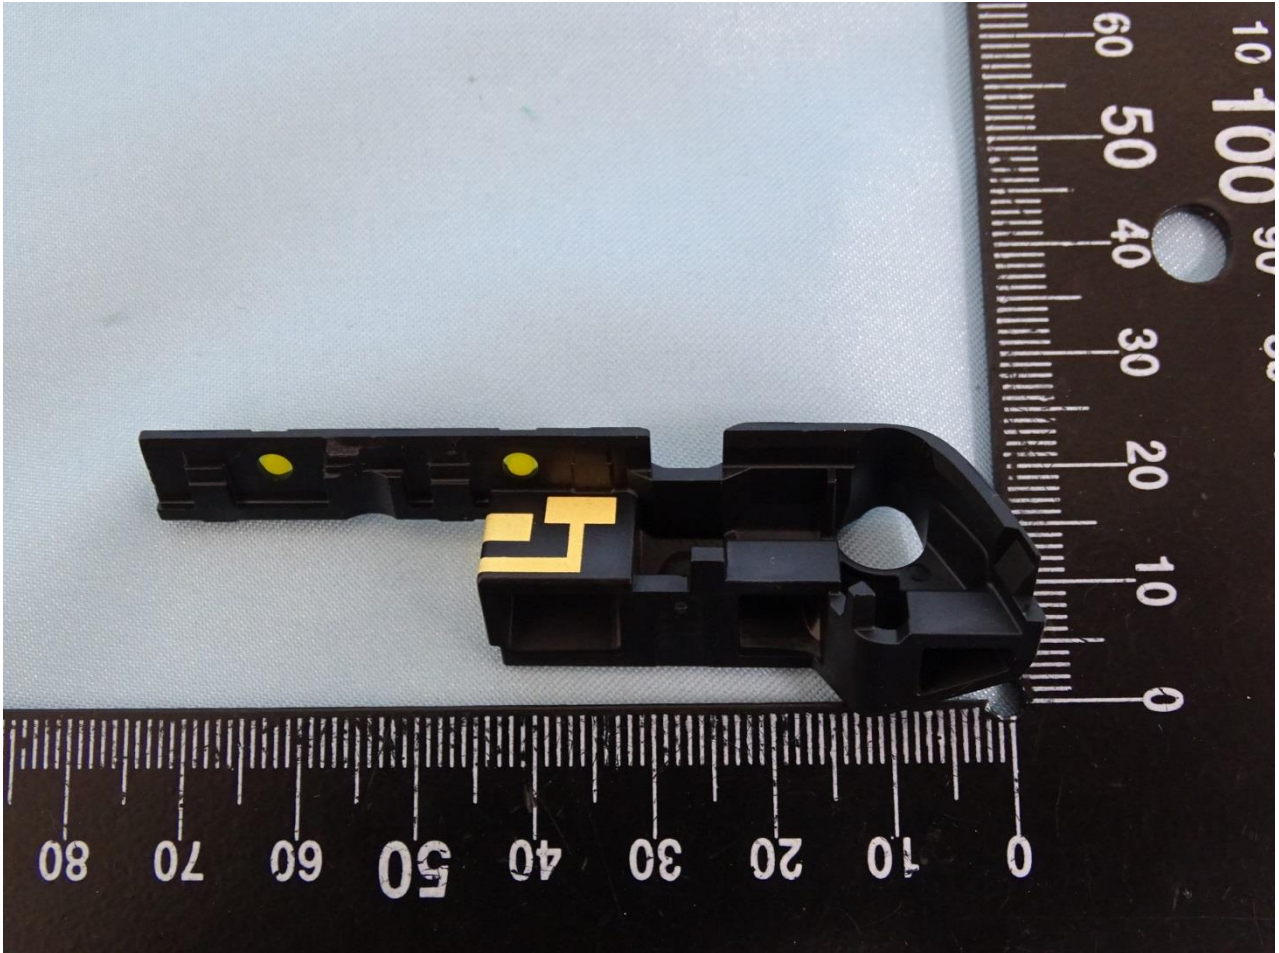

Brand Name: Zebra / Model Name: TC77HL

Brand Name: Zebra / Model Name: TC77HL

Brand Name: Zebra / Model Name: TC77HL

Brand Name: Zebra / Model Name: TC77HL

Brand Name: Zebra / Model Name: TC77HL

Brand Name: Zebra / Model Name: TC77HL

Brand Name: Zebra / Model Name: TC77HL

Brand Name: Zebra / Model Name: TC77HL

Bluetooth Antenna & WLAN Antenna

Brand Name: Zebra / Model Name: TC77HL

Brand Name: Zebra / Model Name: TC77HL

GPS Antenna & WLAN Antenna 2