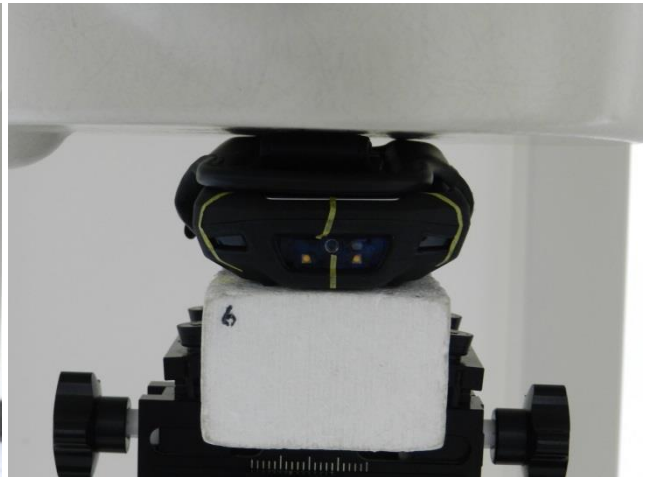

Appendix D. SAR Test Setup Photos

Right Cheek

Right Tilted

Left Cheek

Left Tilted

Front, Test Separation 10 mm

Front, Test Separation 15 mm

Front with rigid holster, Test Separation 0 mm

Front with soft holster, Test Separation 0 mm

Back, Test Separation 10 mm

Back, Test Separation 15 mm

Back with Earphone 1, Test Separation 15 mm

Back with Earphone 2, Test Separation 15 mm

Bottom Side, Test Separation 10 mm

Left Side, Test Separation 10 mm

Right Side, Test Separation 10 mm

Top Side, Test Separation 10 mm