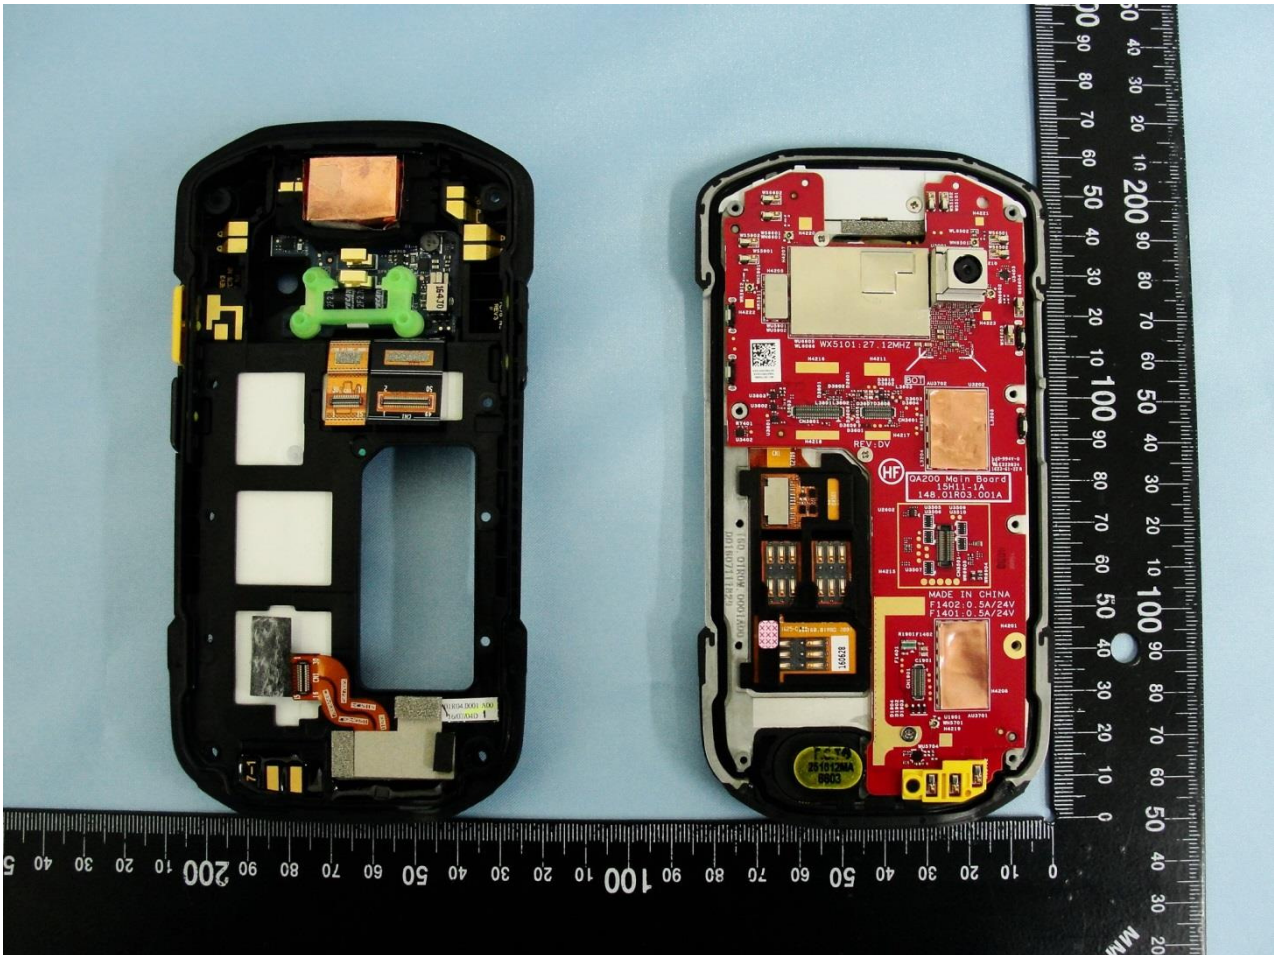

Brand Name: Zebra / Model Name: TC75GK