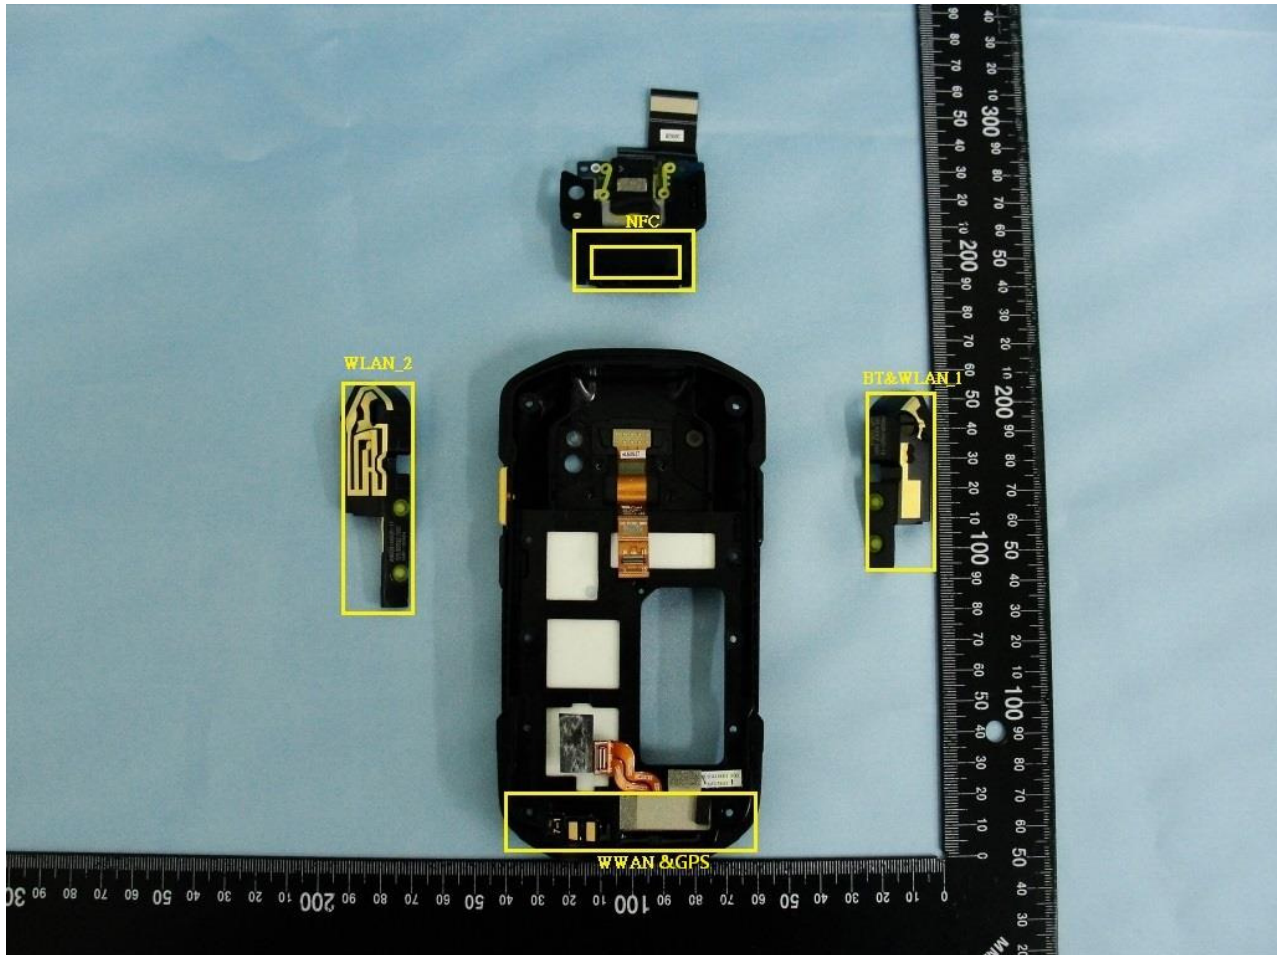

3. Internal Photograph of EUT

Brand Name: Zebra / Model Name: TC75GK