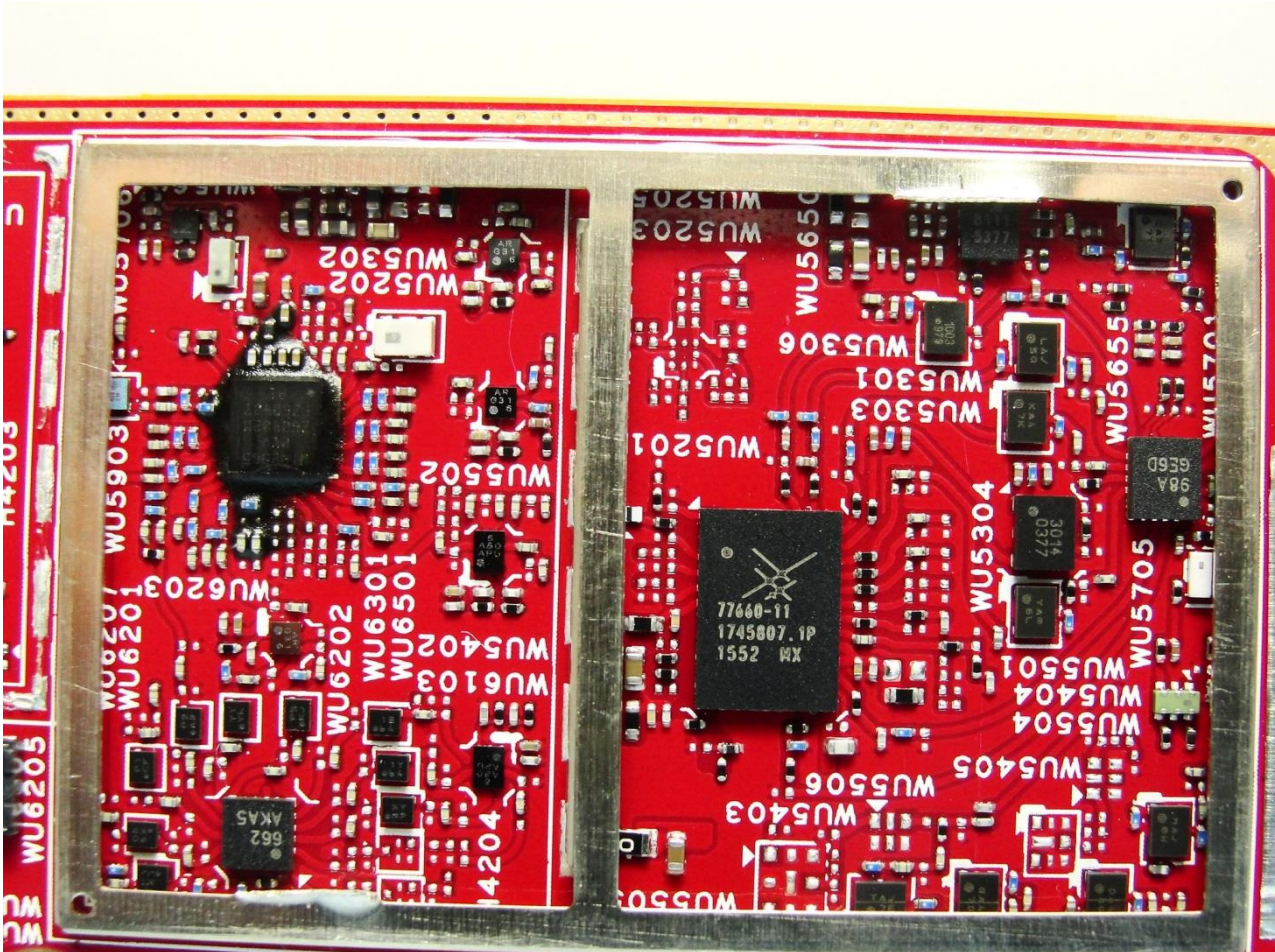

Brand Name: Zebra / Model Name: TC75GK