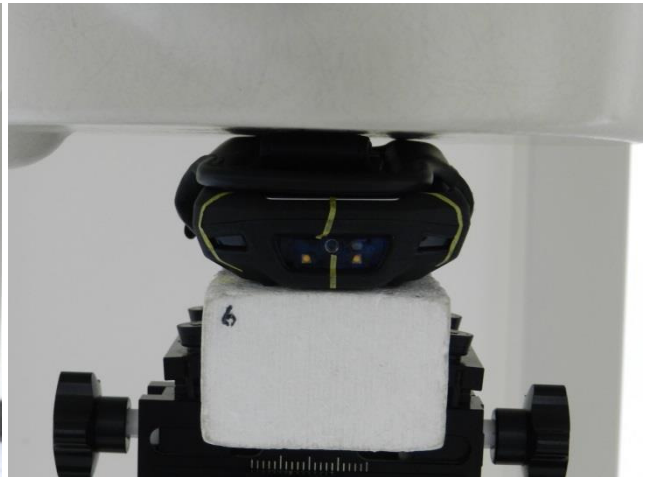

Appendix D. SAR Test Setup Photos

Right Cheek

Right Tilted

Left Cheek

Left Tilted

Front, Test Separation 10 mm

Front, Test Separation 15 mm

Front with rigid holster, Test Separation 0 mm

Front with soft holster, Test Separation 0 mm

Back, Test Separation 10 mm

Back, Test Separation 15 mm

Back with Earphone 1, Test Separation 15 mm

Back with Earphone 2, Test Separation 15 mm

Bottom Side, Test Separation 10 mm

Left Side, Test Separation 10 mm

Right Side, Test Separation 10 mm

Top Side, Test Separation 10 mm