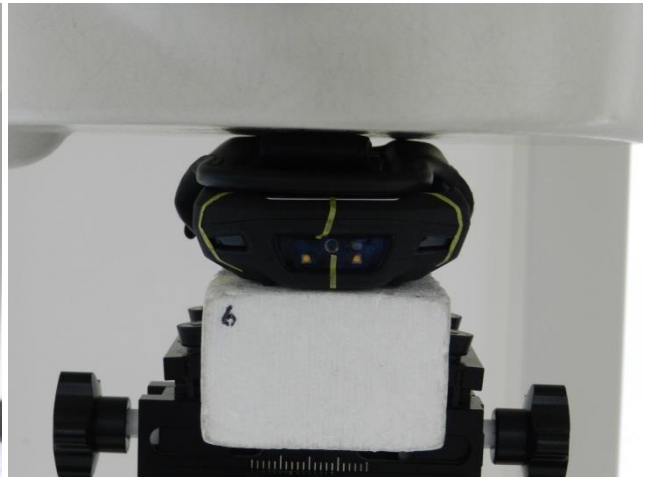

Appendix D. SAR Test Setup Photos

Right Cheek

Right Tilted

Left Cheek

Left Tilted

Front, Test Separation 10 mm

Front, Test Separation 15 mm

Front with Rigid Holster, Test Separation 0 mm

Front with Soft Holster, Test Separation 0 mm

Back, Test Separation 10 mm

Back, Test Separation 15 mm

Back with Earphone 1, Test Separation 15 mm

Back with Earphone 2, Test Separation 15 mm

Bottom Side, Test Separation 10 mm

Left Side, Test Separation 10 mm

Right Side, Test Separation 10 mm

Top Side, Test Separation 10 mm